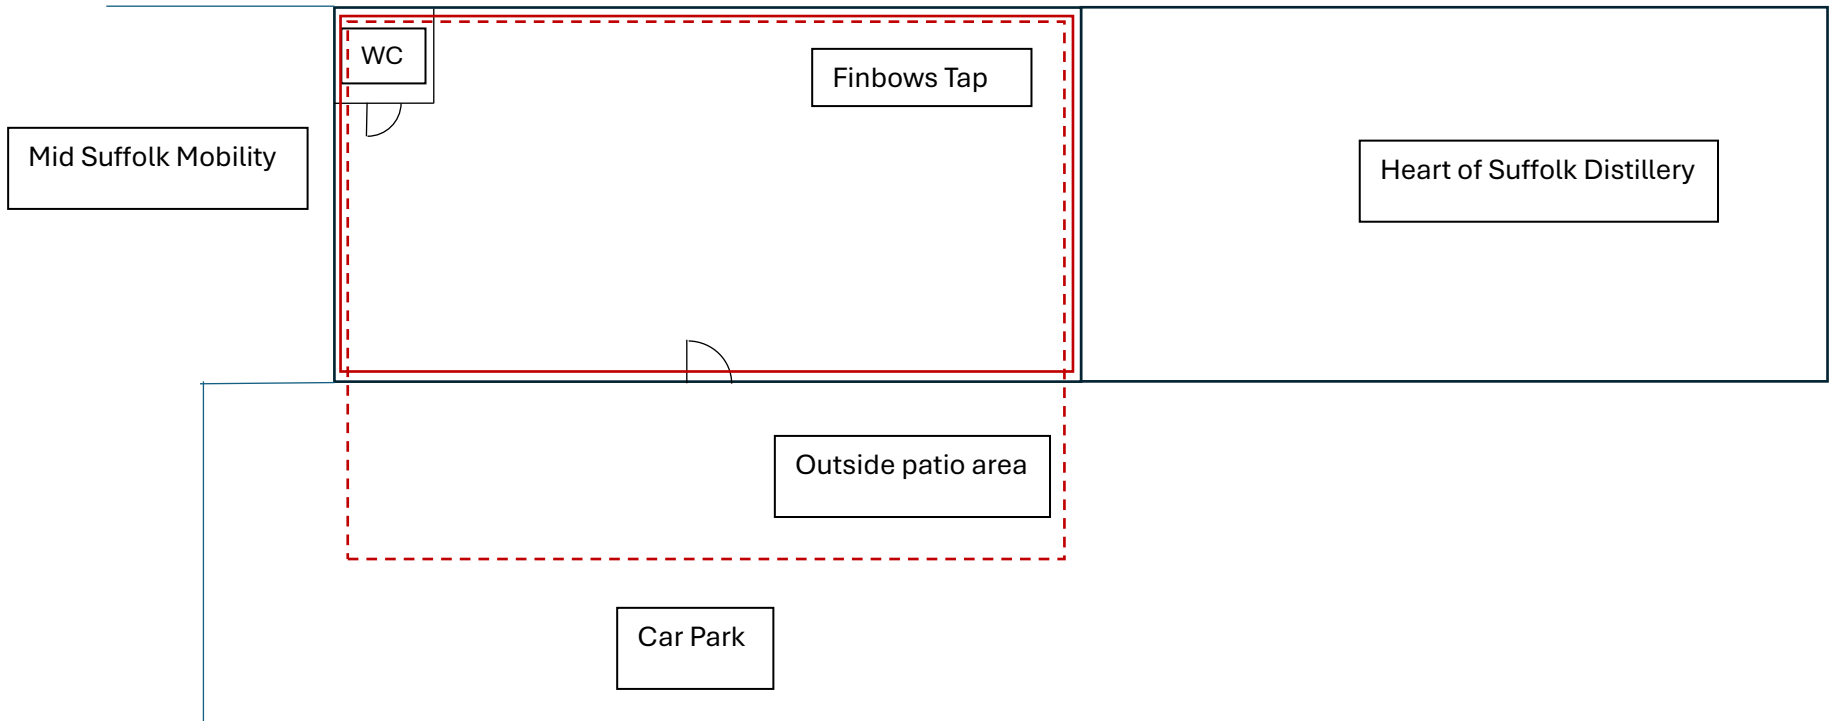

Plan of Finbows Tap, Unit 3 Finbows Yard, Station Road, Bacton, IP14 4NH

Legend

-  Sale of Alcohol
-  Consumption of Alcohol