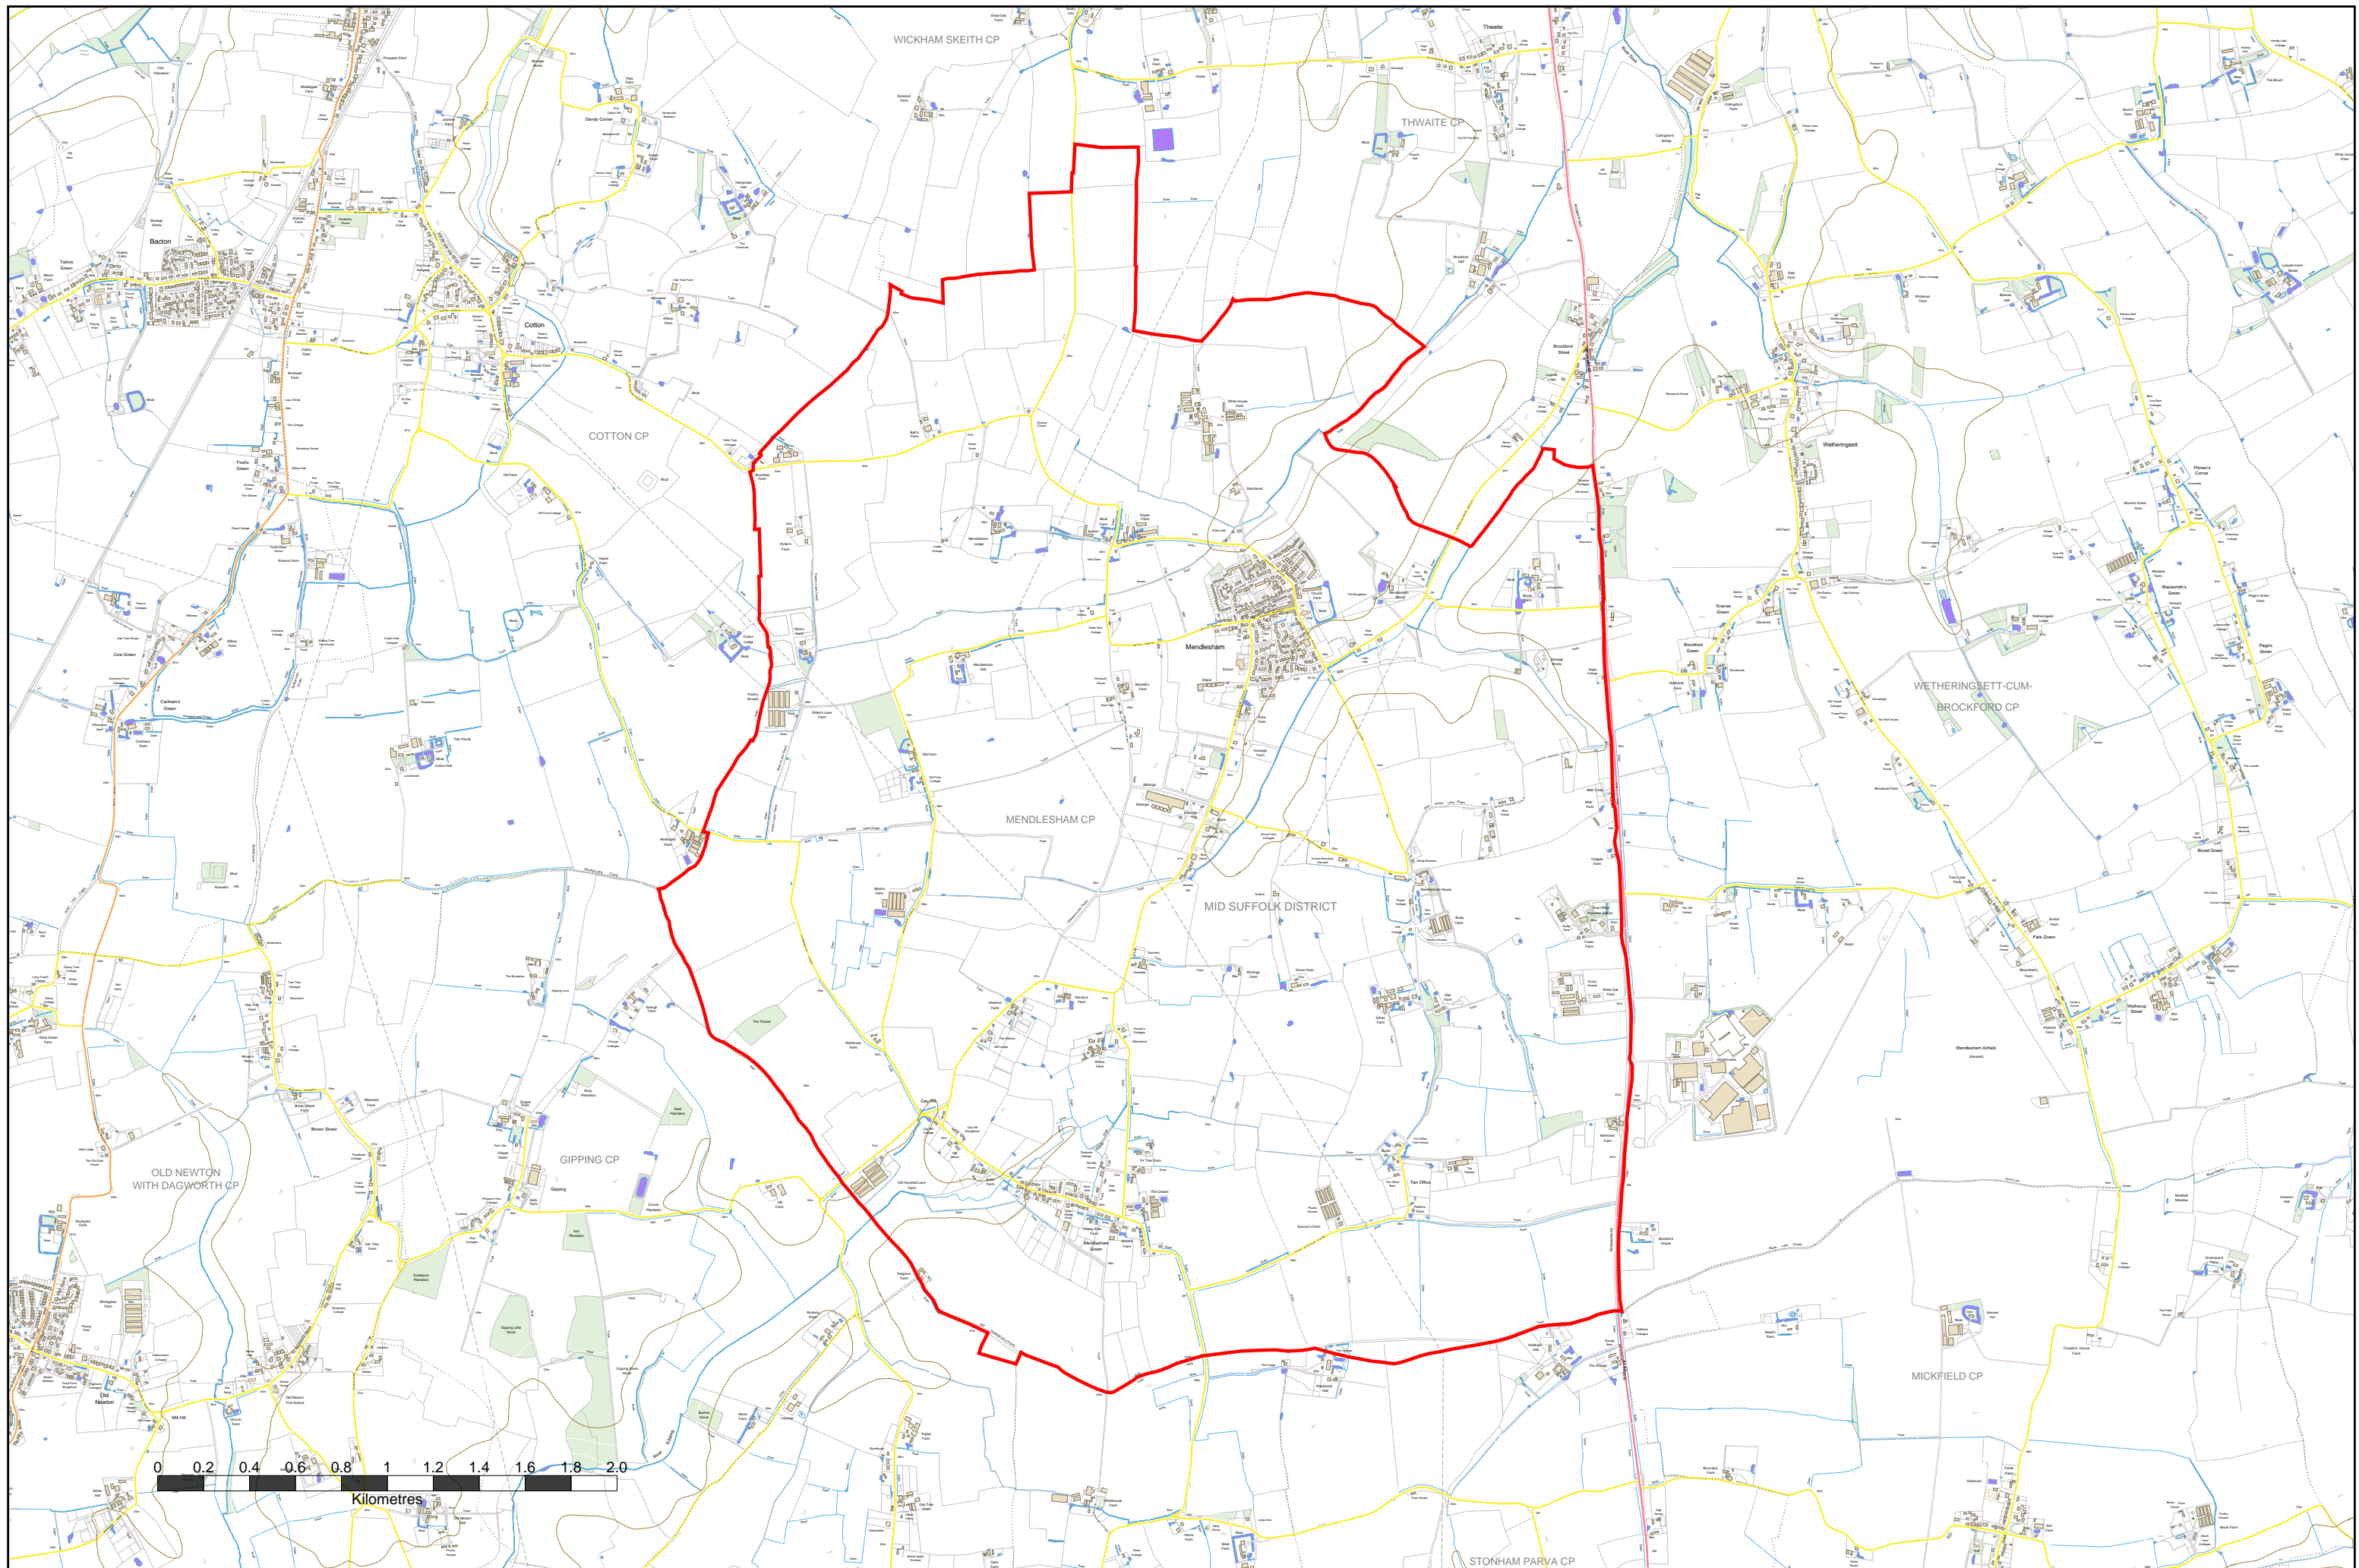

Mendlesham Neighbourhood Plan
SD17 Map of Mendlesham
Neighbourhood Area designation

The Parish Of Mendlesham
Neighbourhood Plan

Map of Mendlesham
Neighbourhood Area designation

June 2016

Reproduced by permission of
Ordnance Survey on behalf of HMSO.
© Crown copyright and database right 2012
Ordnance Survey Licence number 100023274

Mendlesham Parish