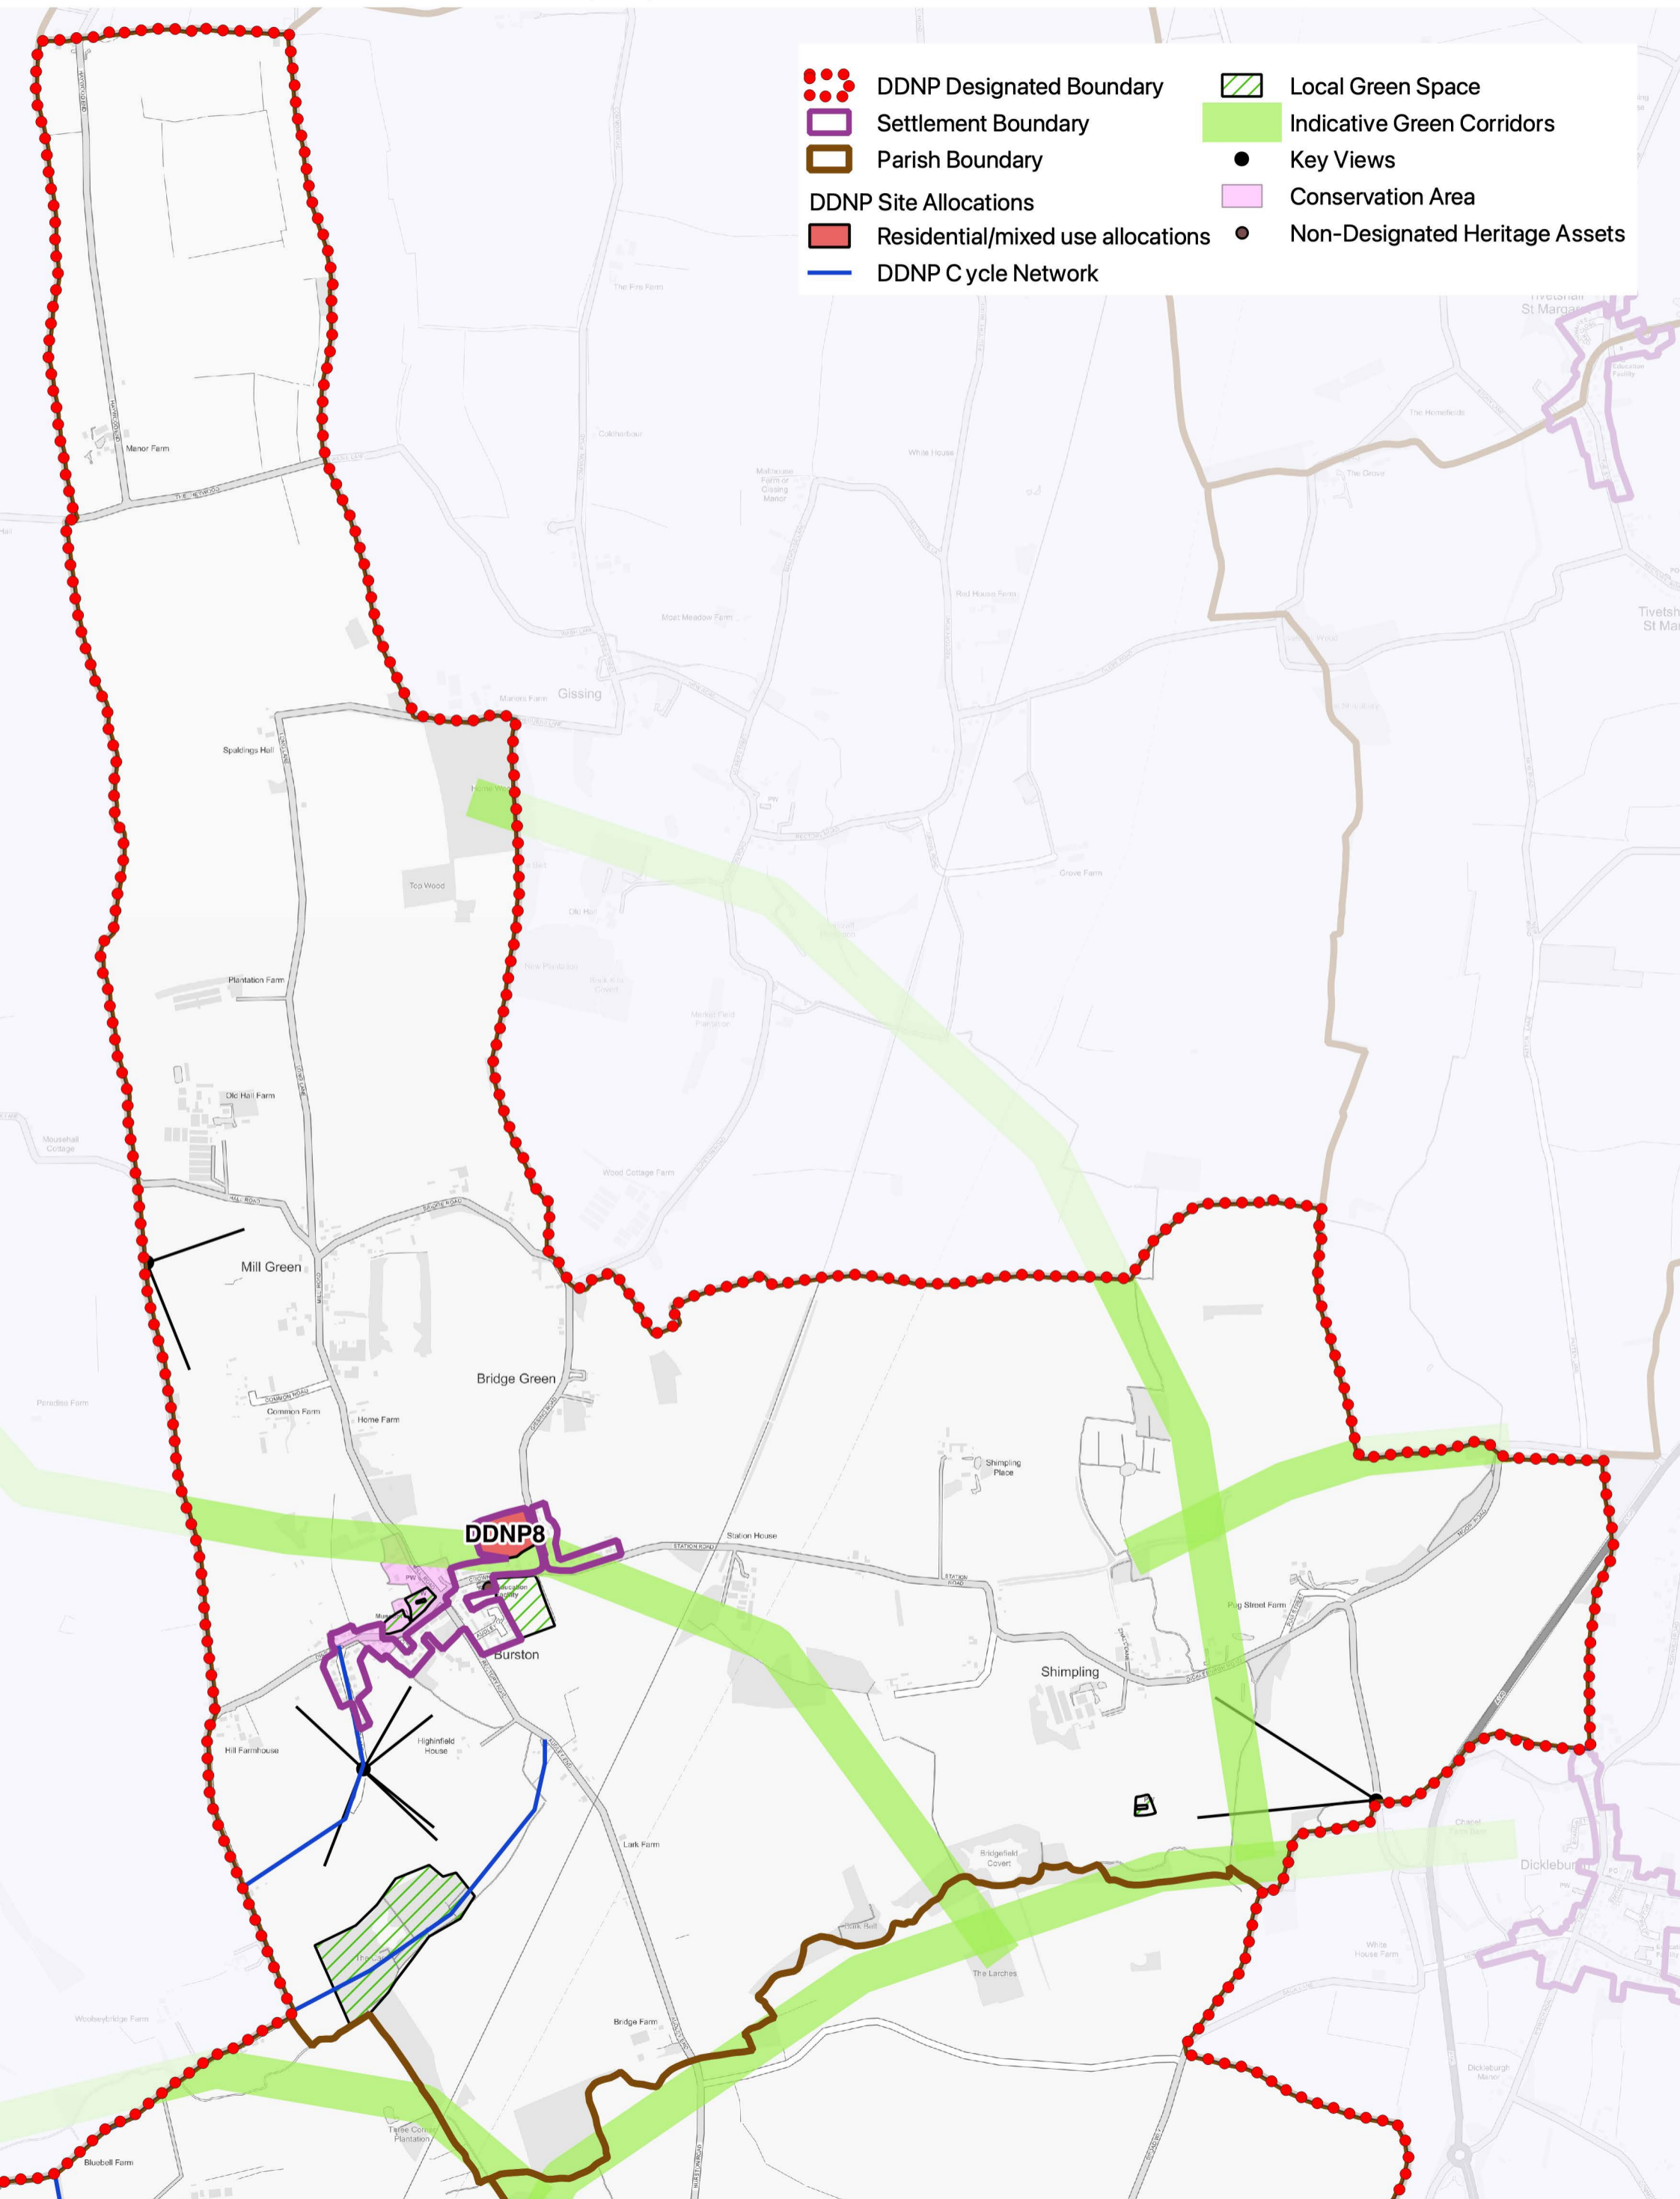

	DDNP Designated Boundary		Local Green Space
	Settlement Boundary		Indicative Green Corridors
	Parish Boundary		Key Views
DDNP Site Allocations			Conservation Area
	Residential/mixed use allocations		Non-Designated Heritage Assets
	DDNP Cycle Network		

Scale 1:15,000 at A3
Date: 2 August 2023

Contains Ordnance Survey data © Crown copyright and database right
2023 100050953