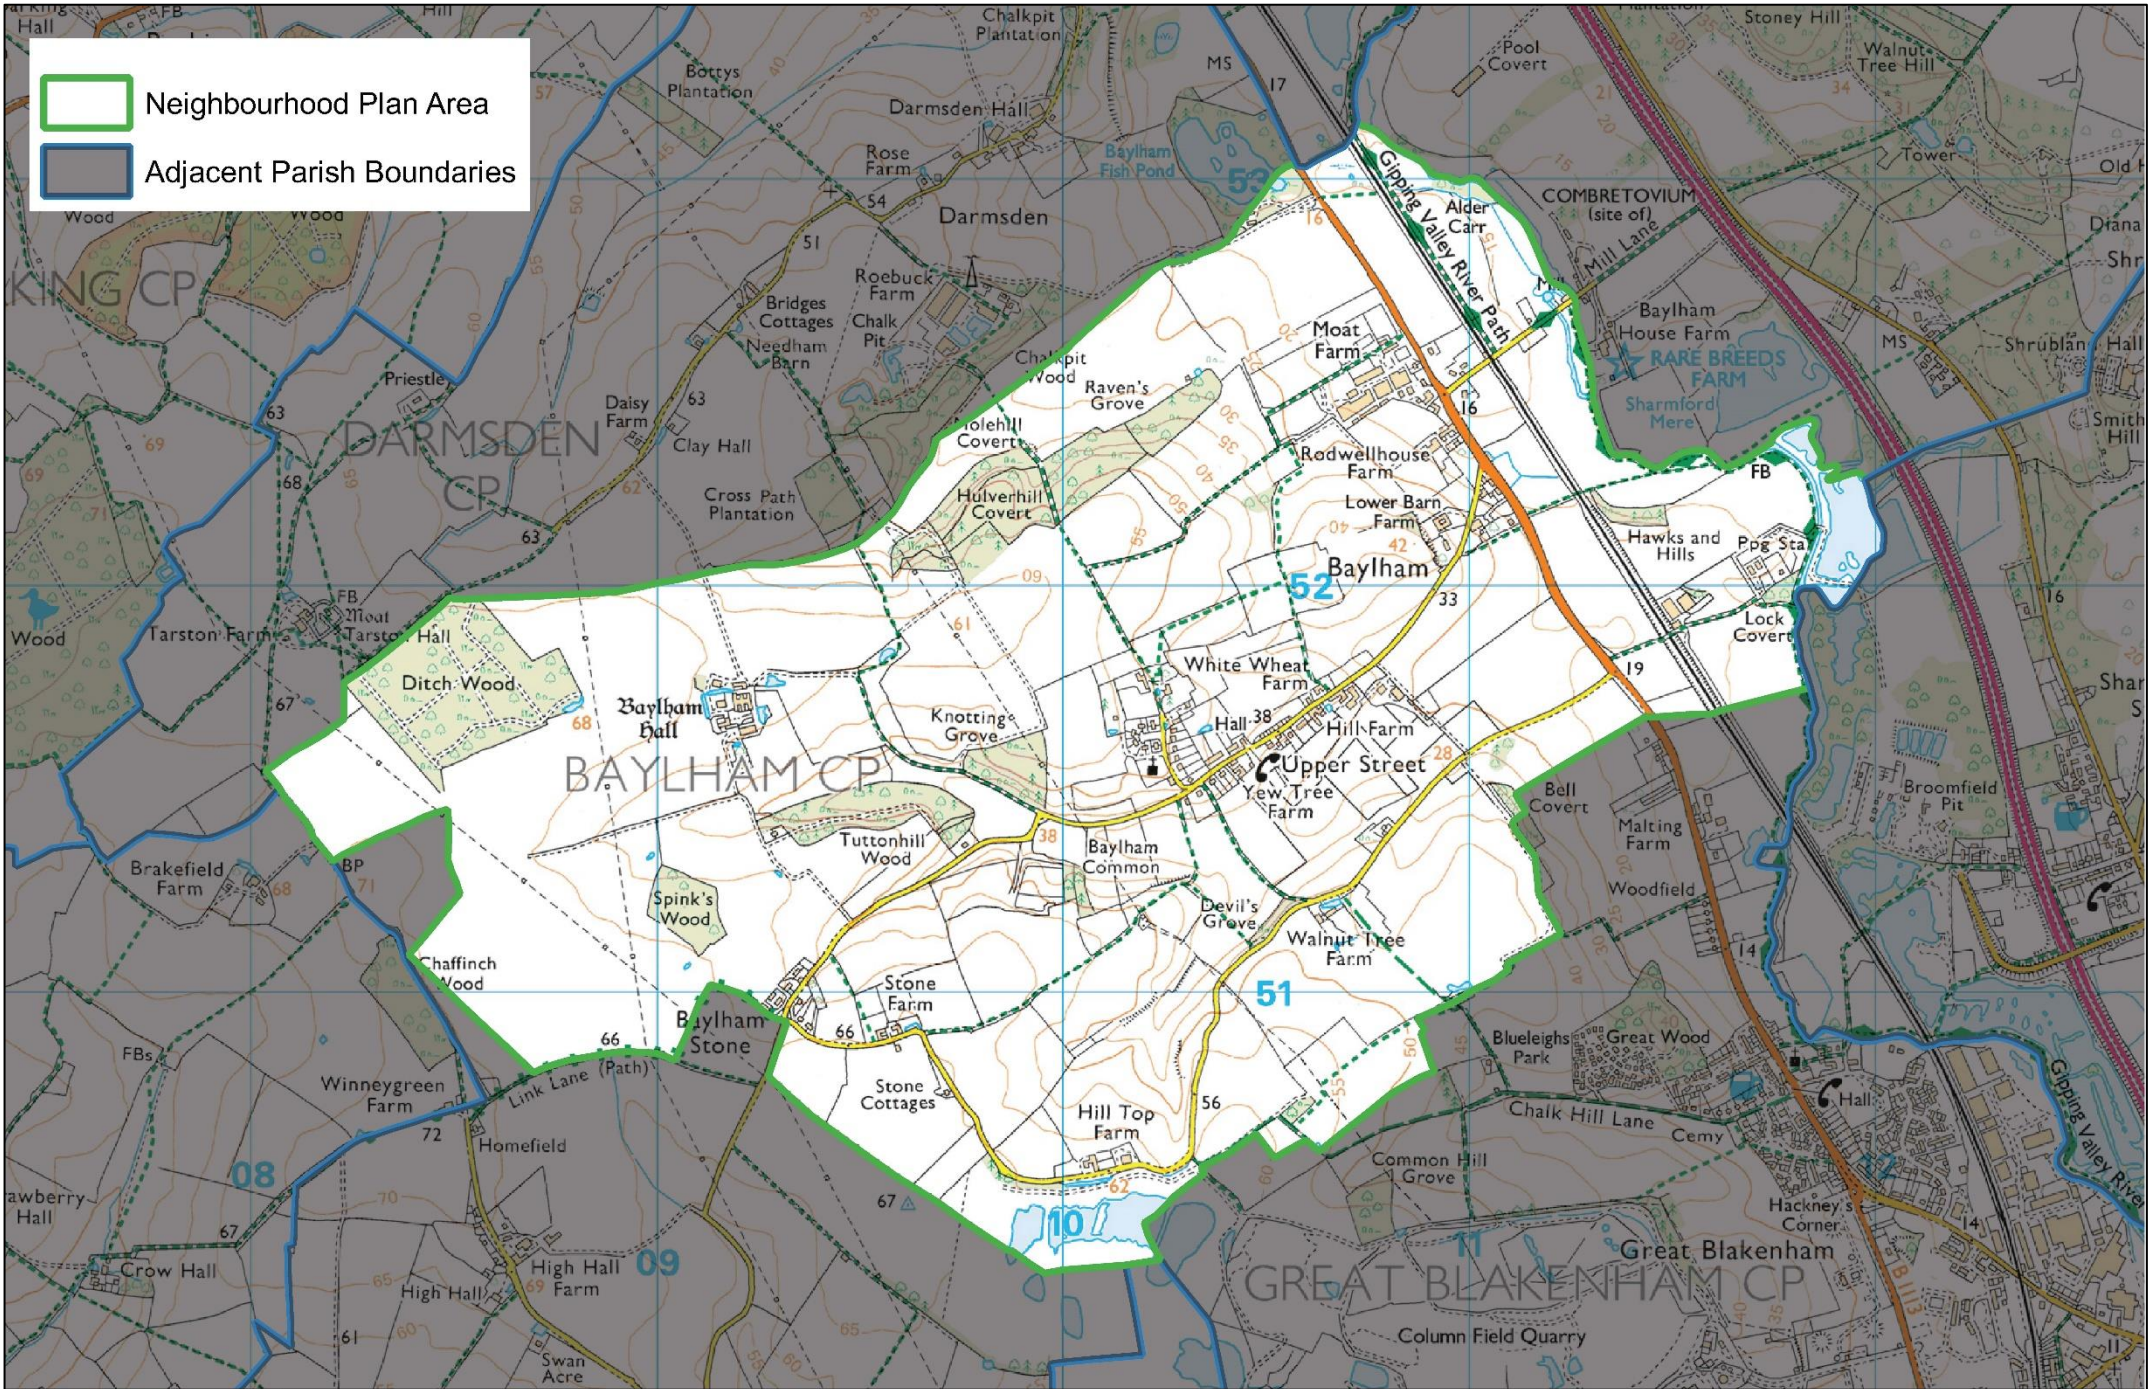

 Neighbourhood Plan Area

 Adjacent Parish Boundaries

Baylham Neighbourhood Plan Area

SCALE :
1:20000

© Crown copyright and database rights 2023
Ordnance Survey Licence number 100023274