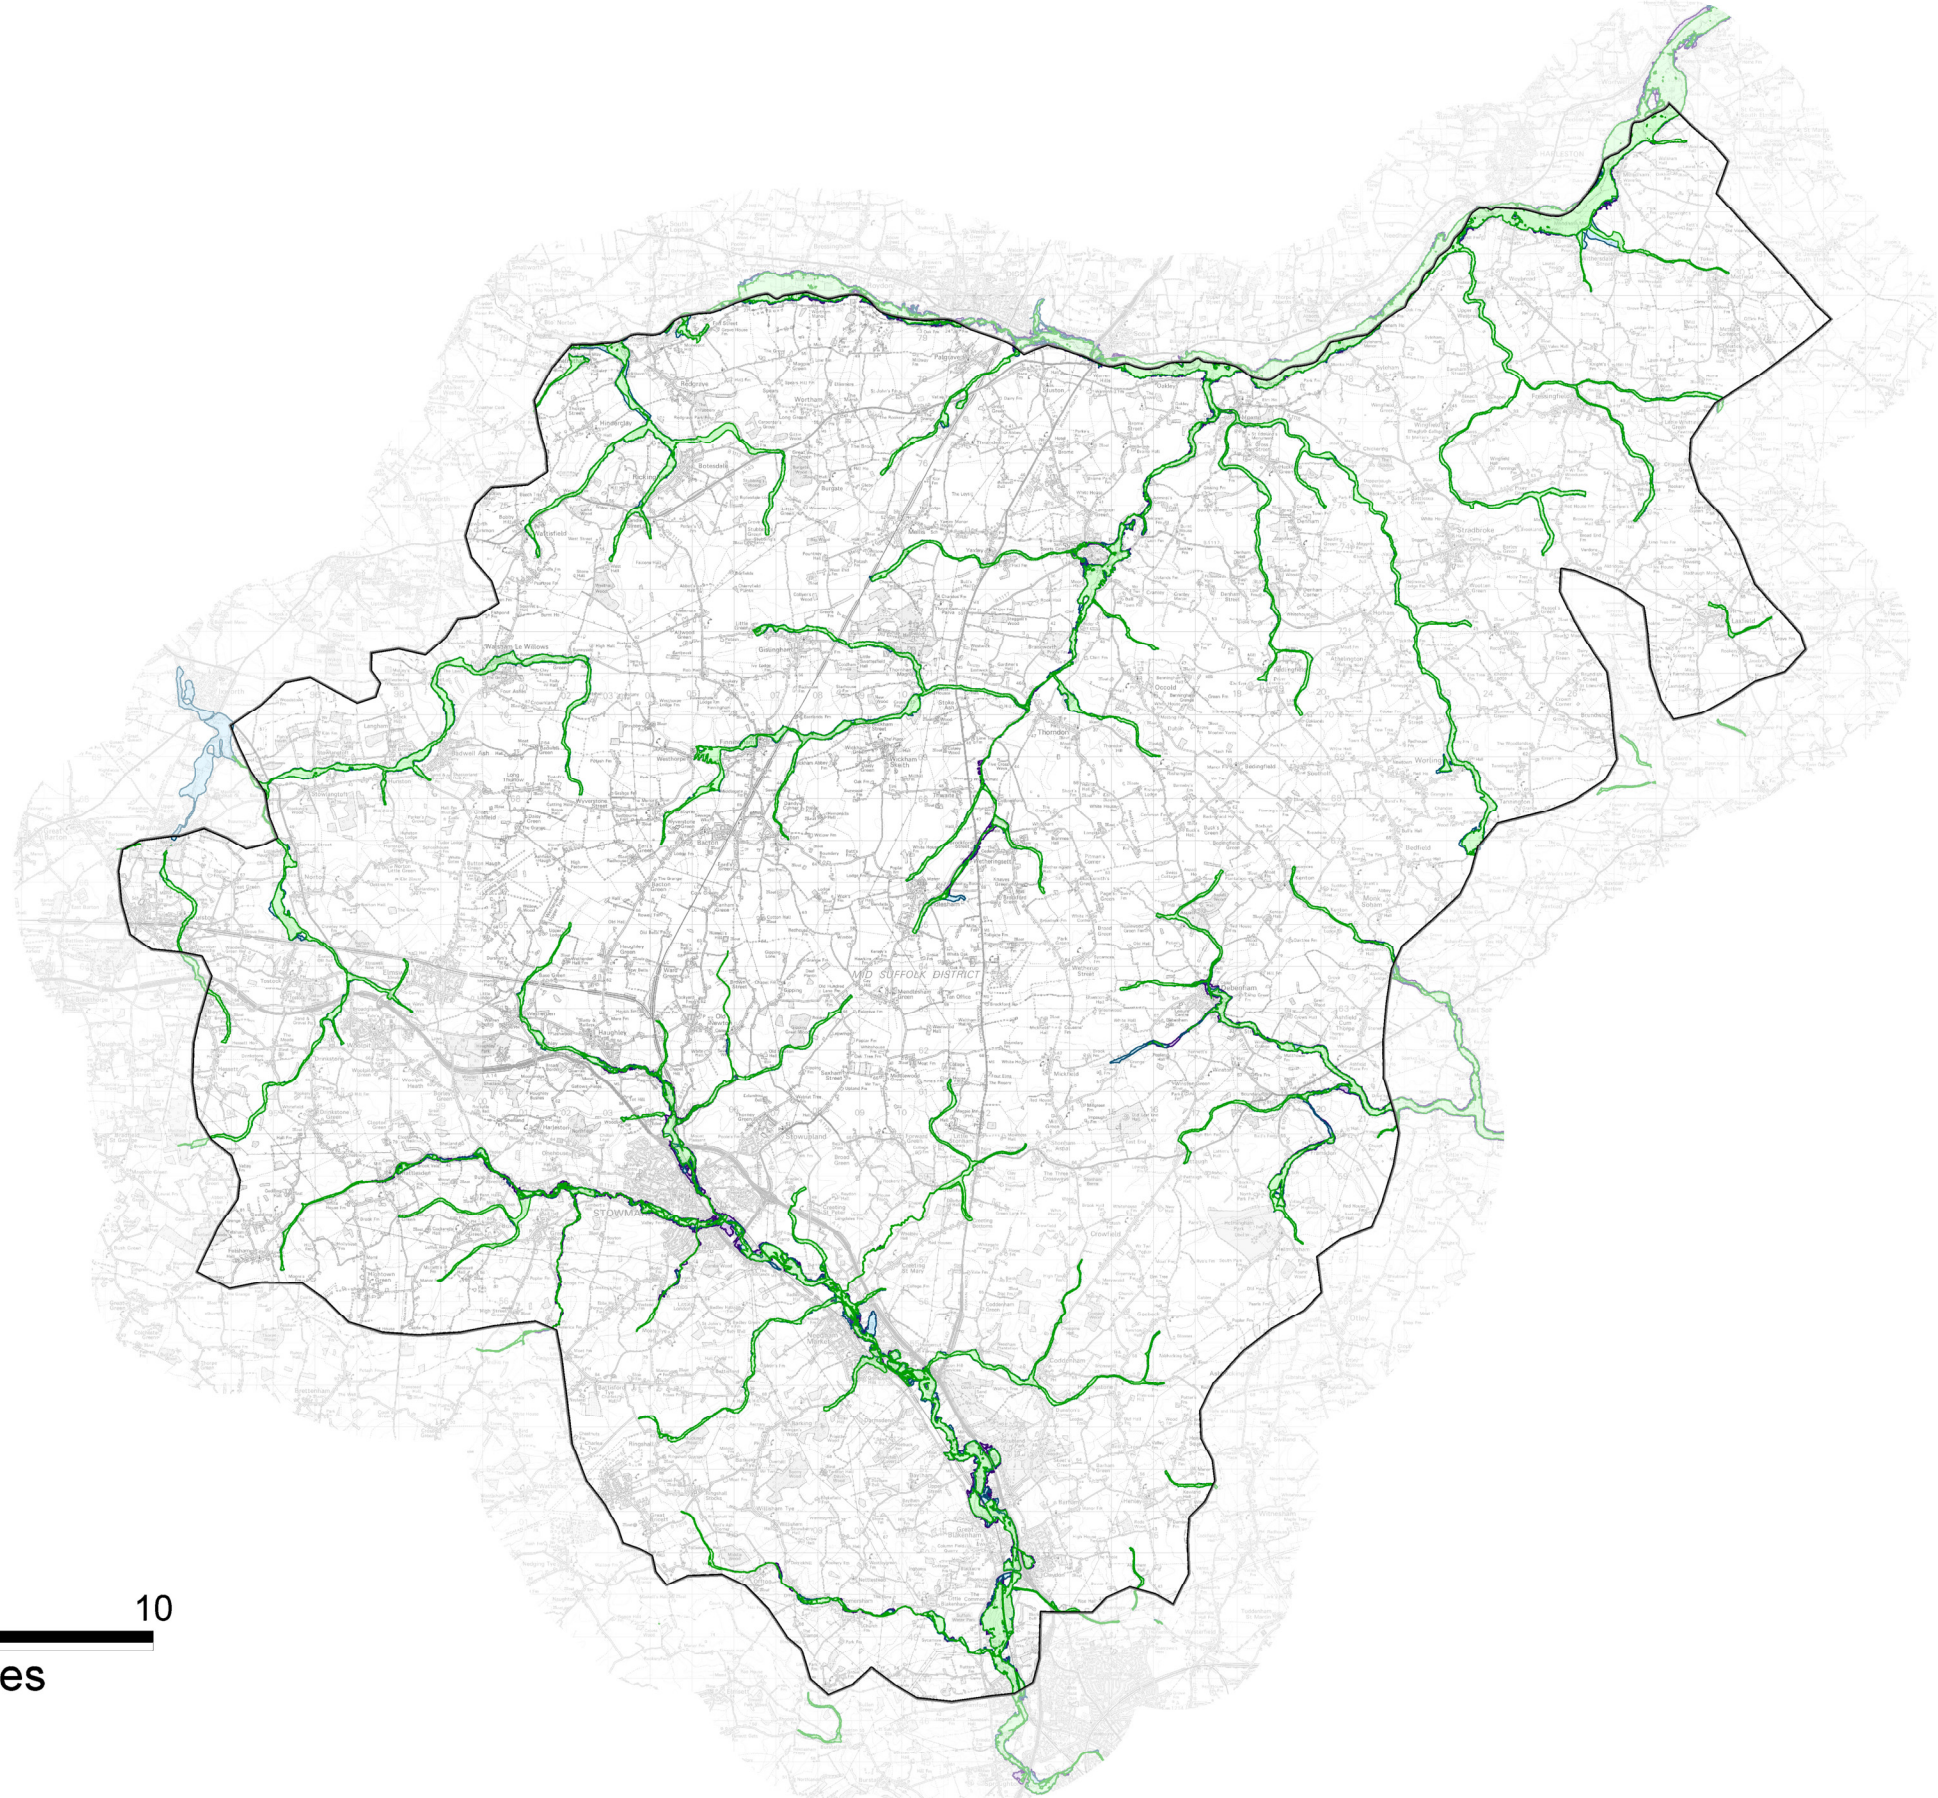

NORTH

- Legend**
- Flood Zone 3a (2107)
 - Flood Zone 3b (2107)
 - Flood Zone 2 (2107)

Figure B-1: 2107 Flood Zones

Mid Suffolk Level 1 Strategic Flood Risk Assessment

This map is based upon Ordnance Survey material with the permission of Ordnance Survey on behalf of the Controller of Her Majesty's Stationery Office © Crown Copyright. Unauthorised reproduction infringes Crown Copyright and may lead to prosecution or civil proceedings.

Mid Suffolk District Council License Number 10001780 Contract Number 2007/01.

Some features of this map are based on information provided by the Environment Agency, Copyright © Environment Agency 2007.