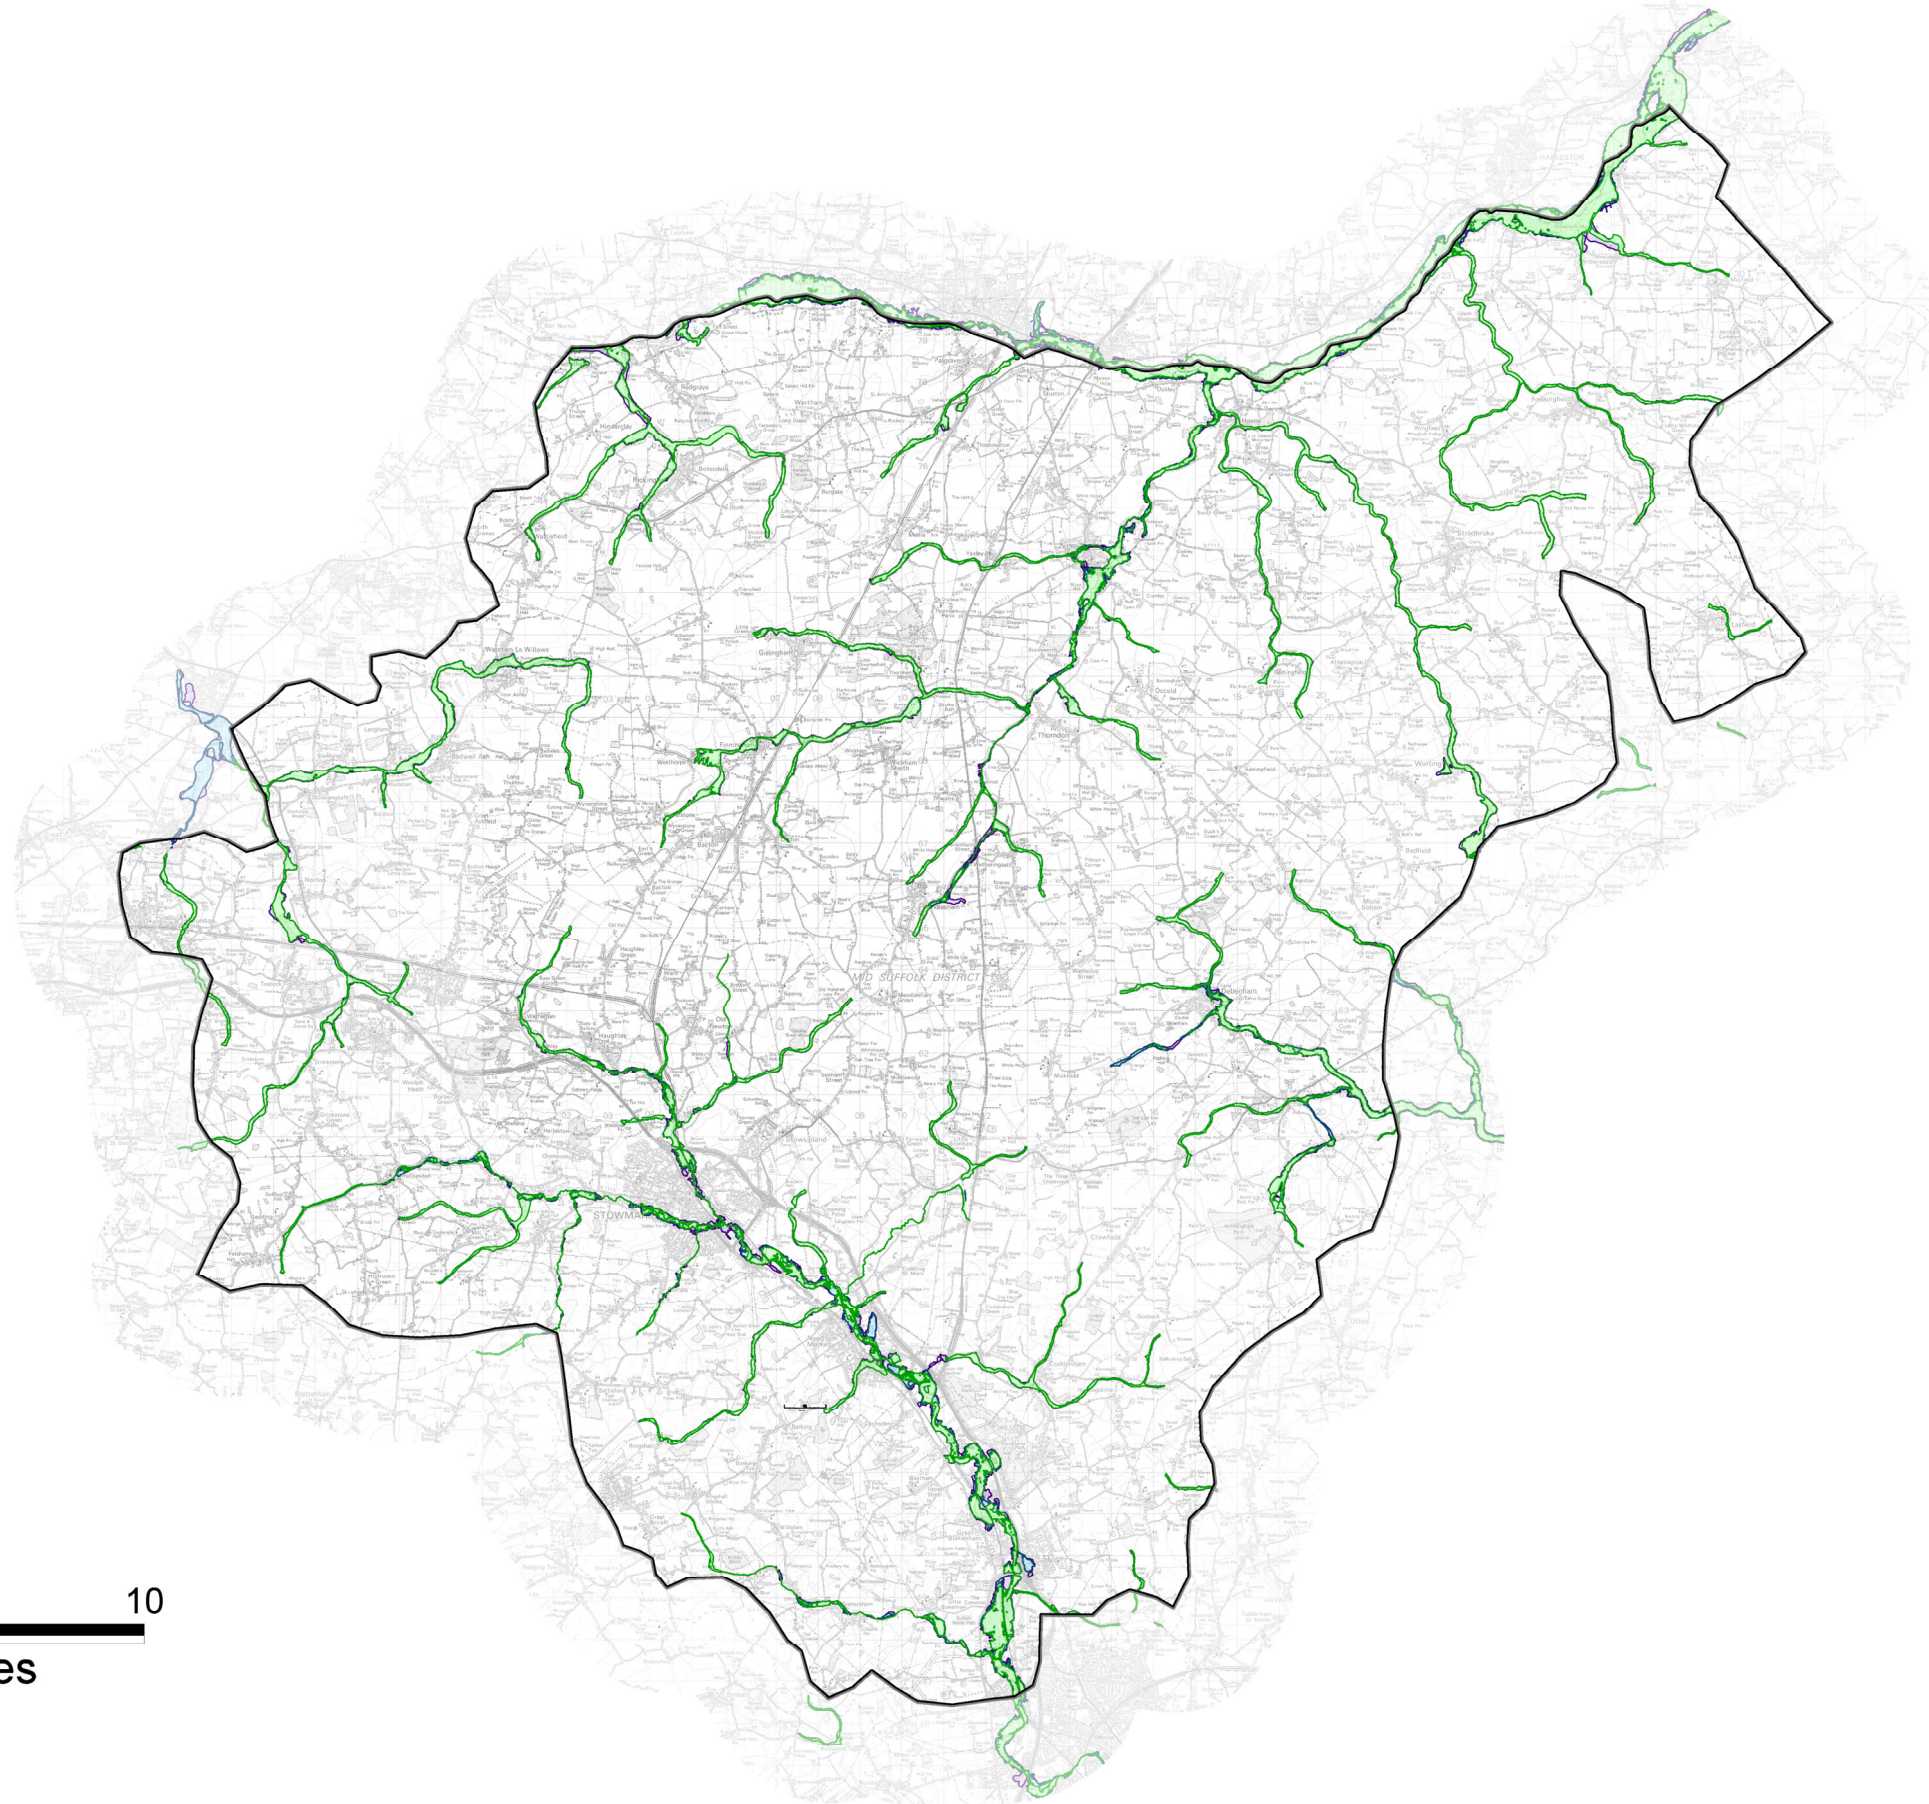

NORTH

- Legend**
- Flood Zone 3a (2007)
 - Flood Zone 3b (2007)
 - Flood Zone 2 (2007)

Figure A-1: 2007 Flood Zones

Mid Suffolk Level 1 Strategic Flood Risk Assessment

This map is based upon Ordnance Survey material with the permission of Ordnance Survey on behalf of the Controller of Her Majesty's Stationery Office © Crown Copyright. Unauthorised reproduction infringes Crown Copyright and may lead to prosecution or civil proceedings.

Mid Suffolk District Council License Number 10001780 Contract Number 2007/01.

Some features of this map are based on information provided by the Environment Agency, Copyright © Environment Agency 2007.