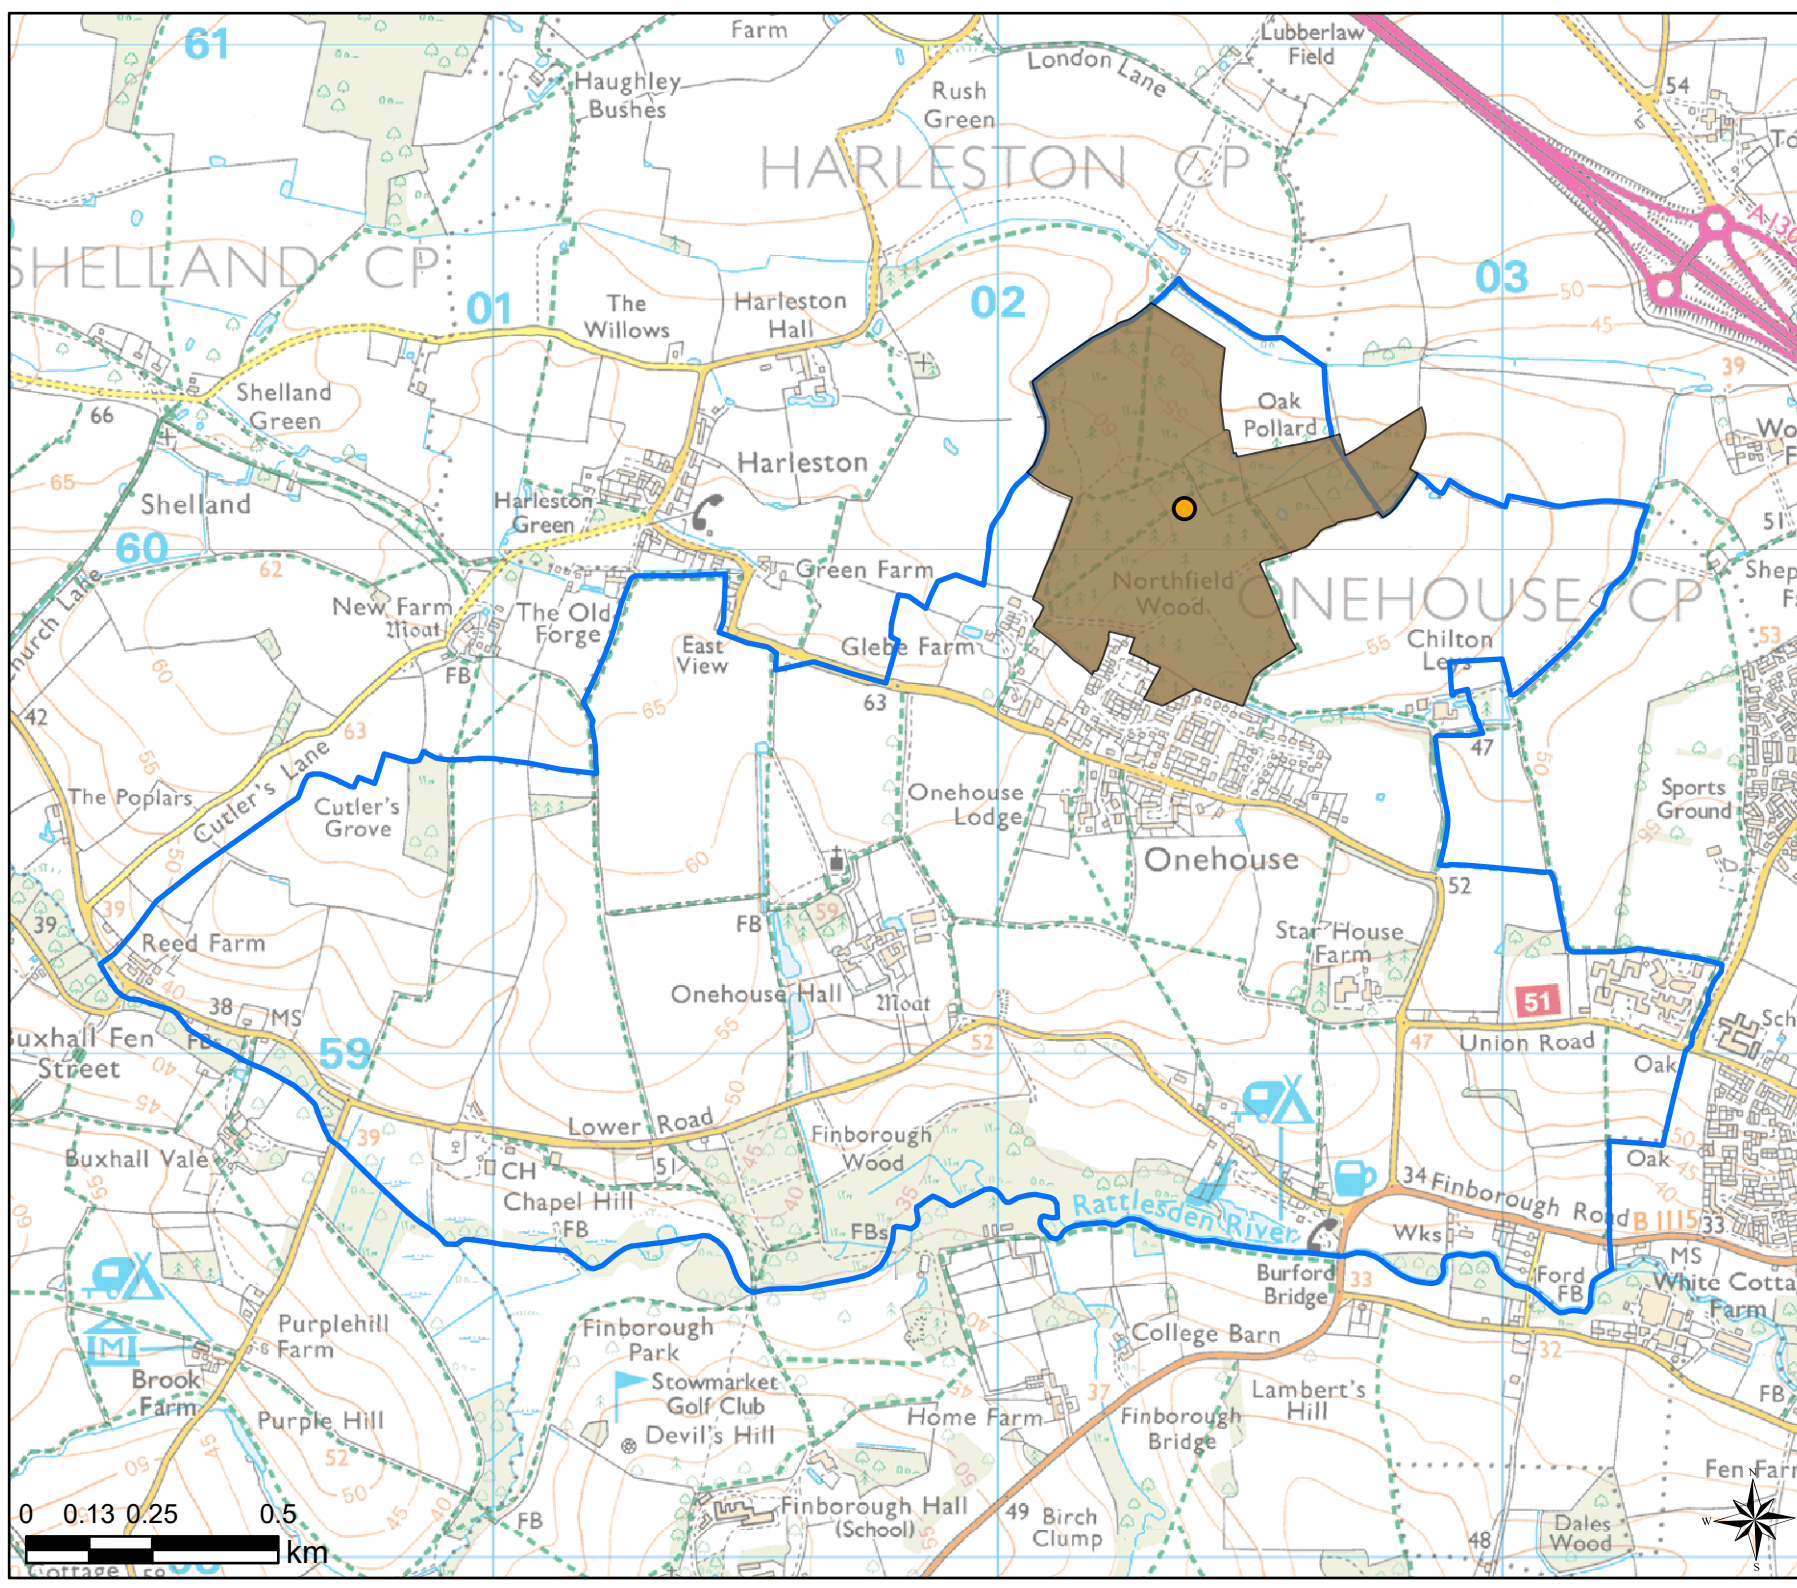

Onehouse
Audit Quality Scores

Legend

- Parish Boundary
- Open Space Quality Scores
- B
- OpenSpace
- Typology
- Accessible Natural Green Space

Open Space Study

Scale: 1:15,000

Map Produced on: 15/05/2019