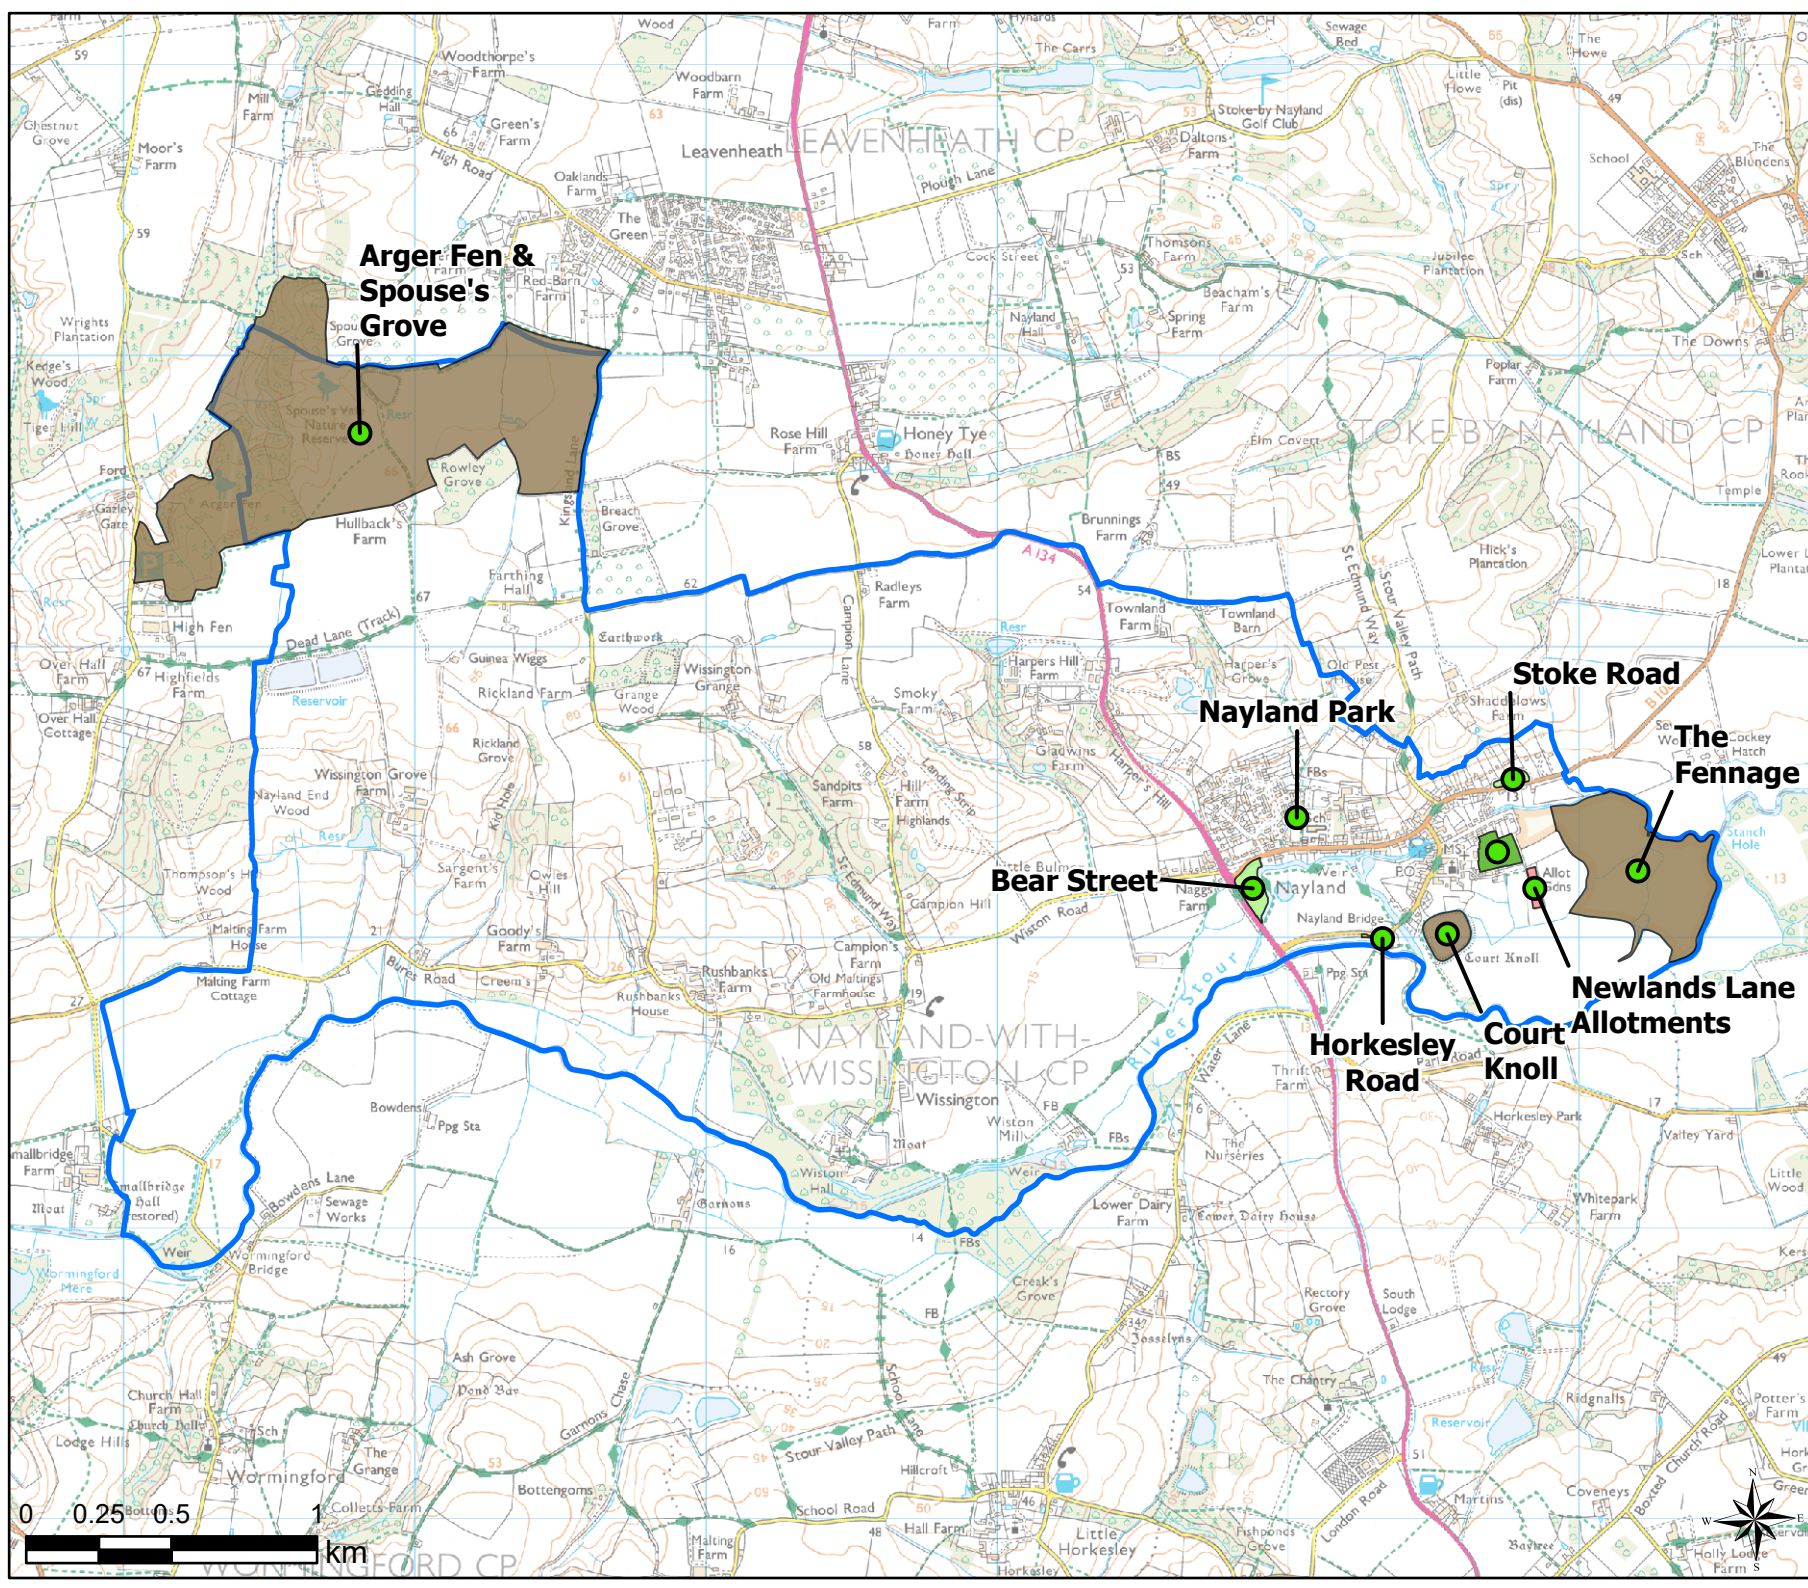

Open Space Study

Scale: 1:26,000

Map Produced on: 15/05/2019

Nayland-with-Wissington
Audit Quality Scores

Legend

-  Parish Boundary
- Open Space Quality Scores**
-  A
- OpenSpace**
- Typology**
-  Accessible Natural Green Space
-  Allotments
-  Amenity Greenspace
-  Parks and Recreation Grounds