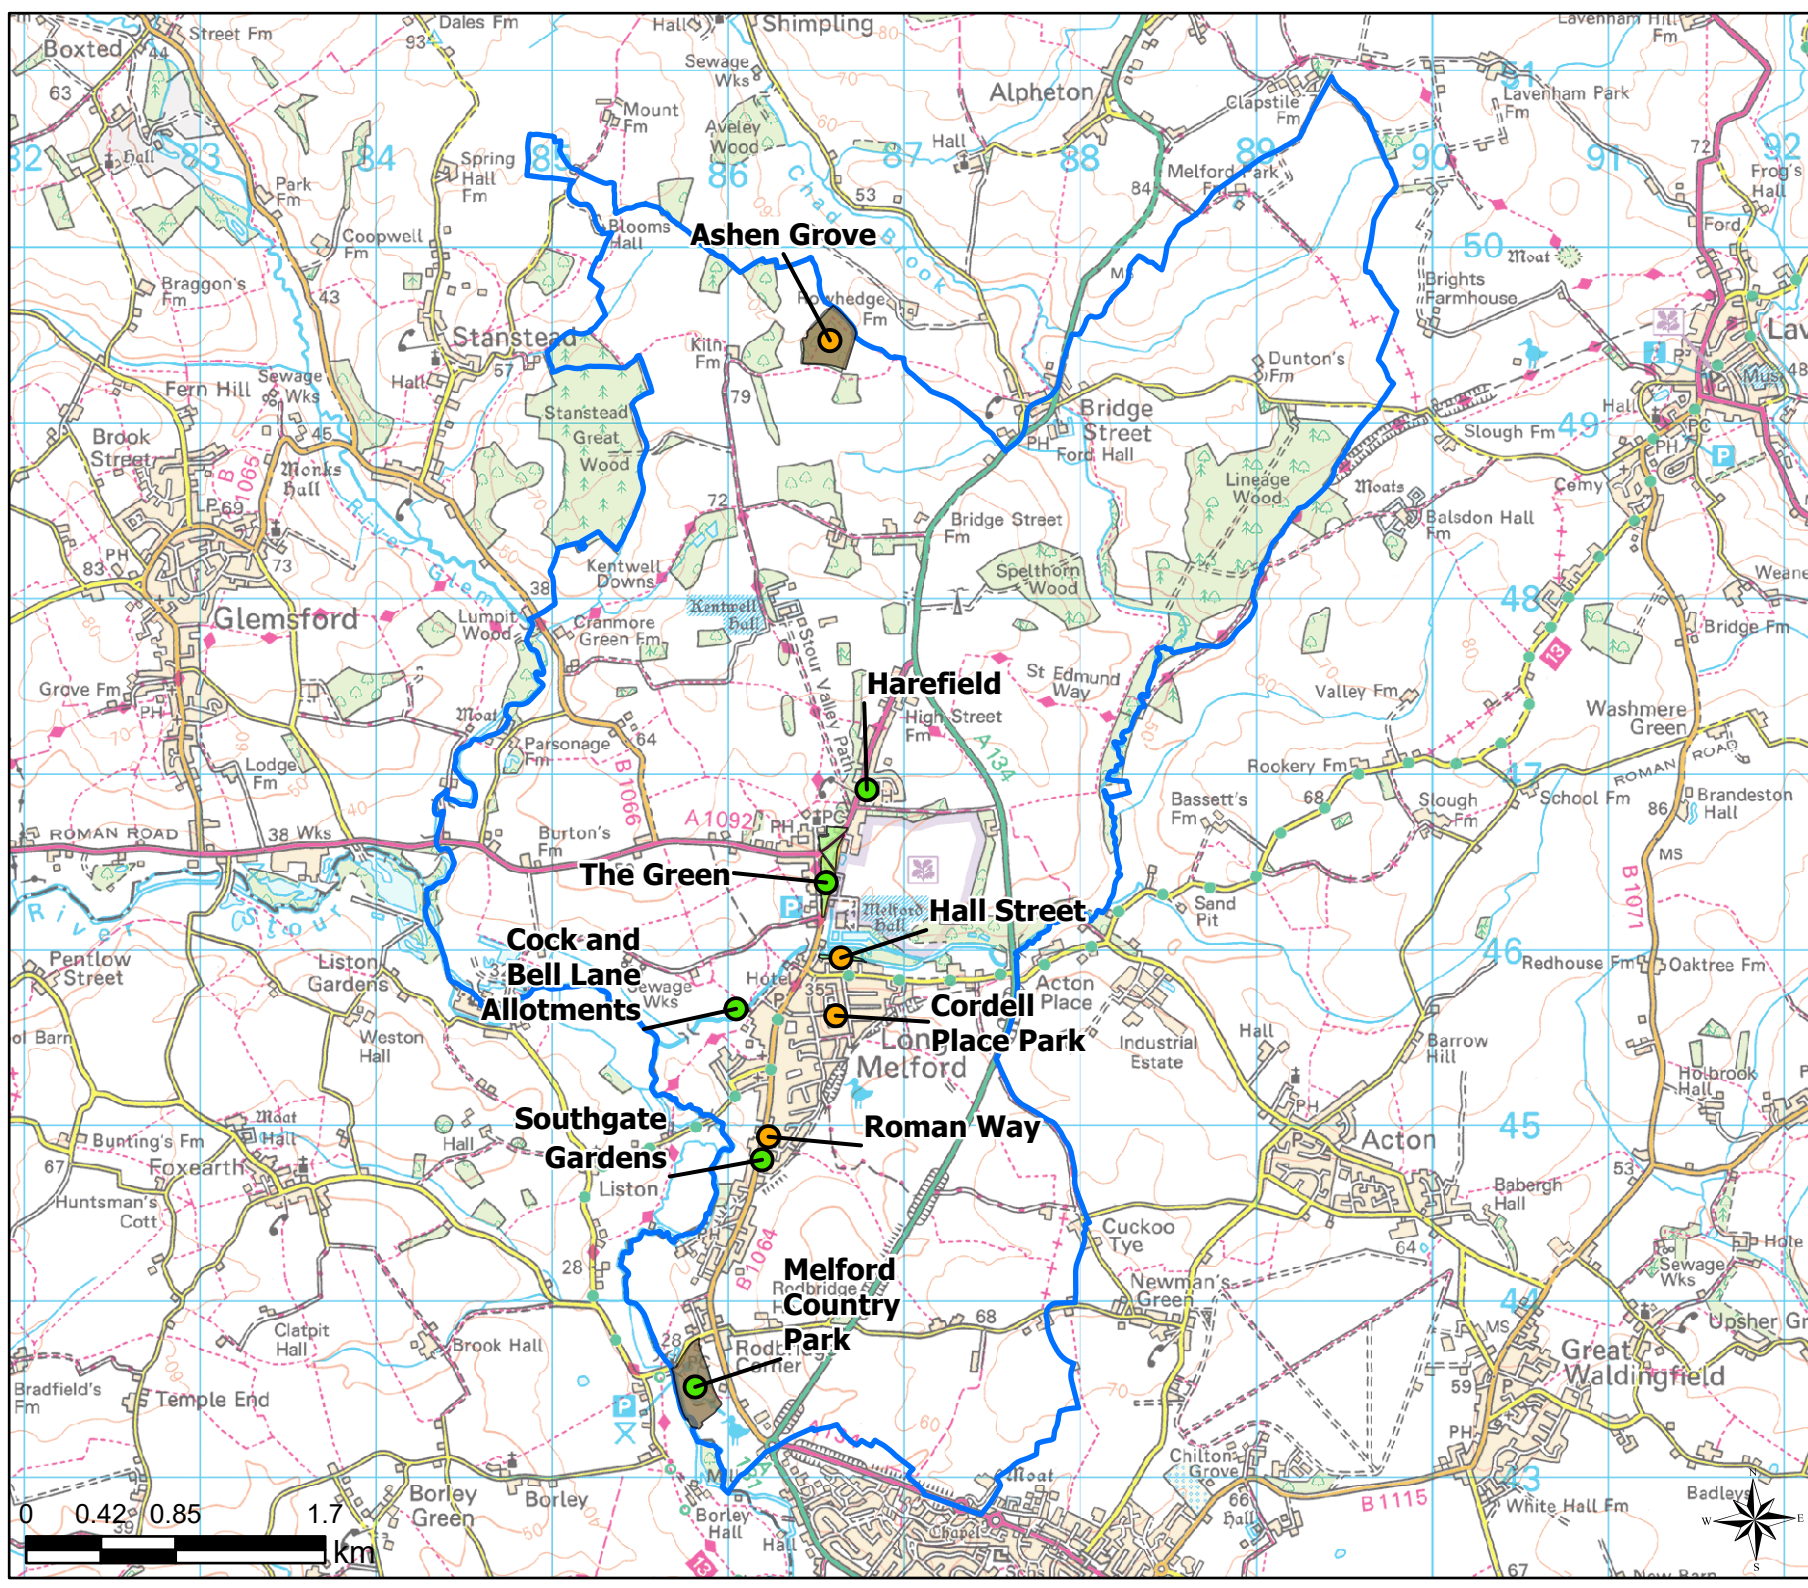

Open Space Study

Scale: 1:18,000

Map Produced on: 15/05/2019

Long Melford
Audit Quality Scores

Legend

- Parish Boundary
- Open Space Quality Scores**
- A
- B
- OpenSpace Typology**
- Accessible Natural Green Space
- Allotments
- Amenity Greenspace
- Parks and Recreation Grounds