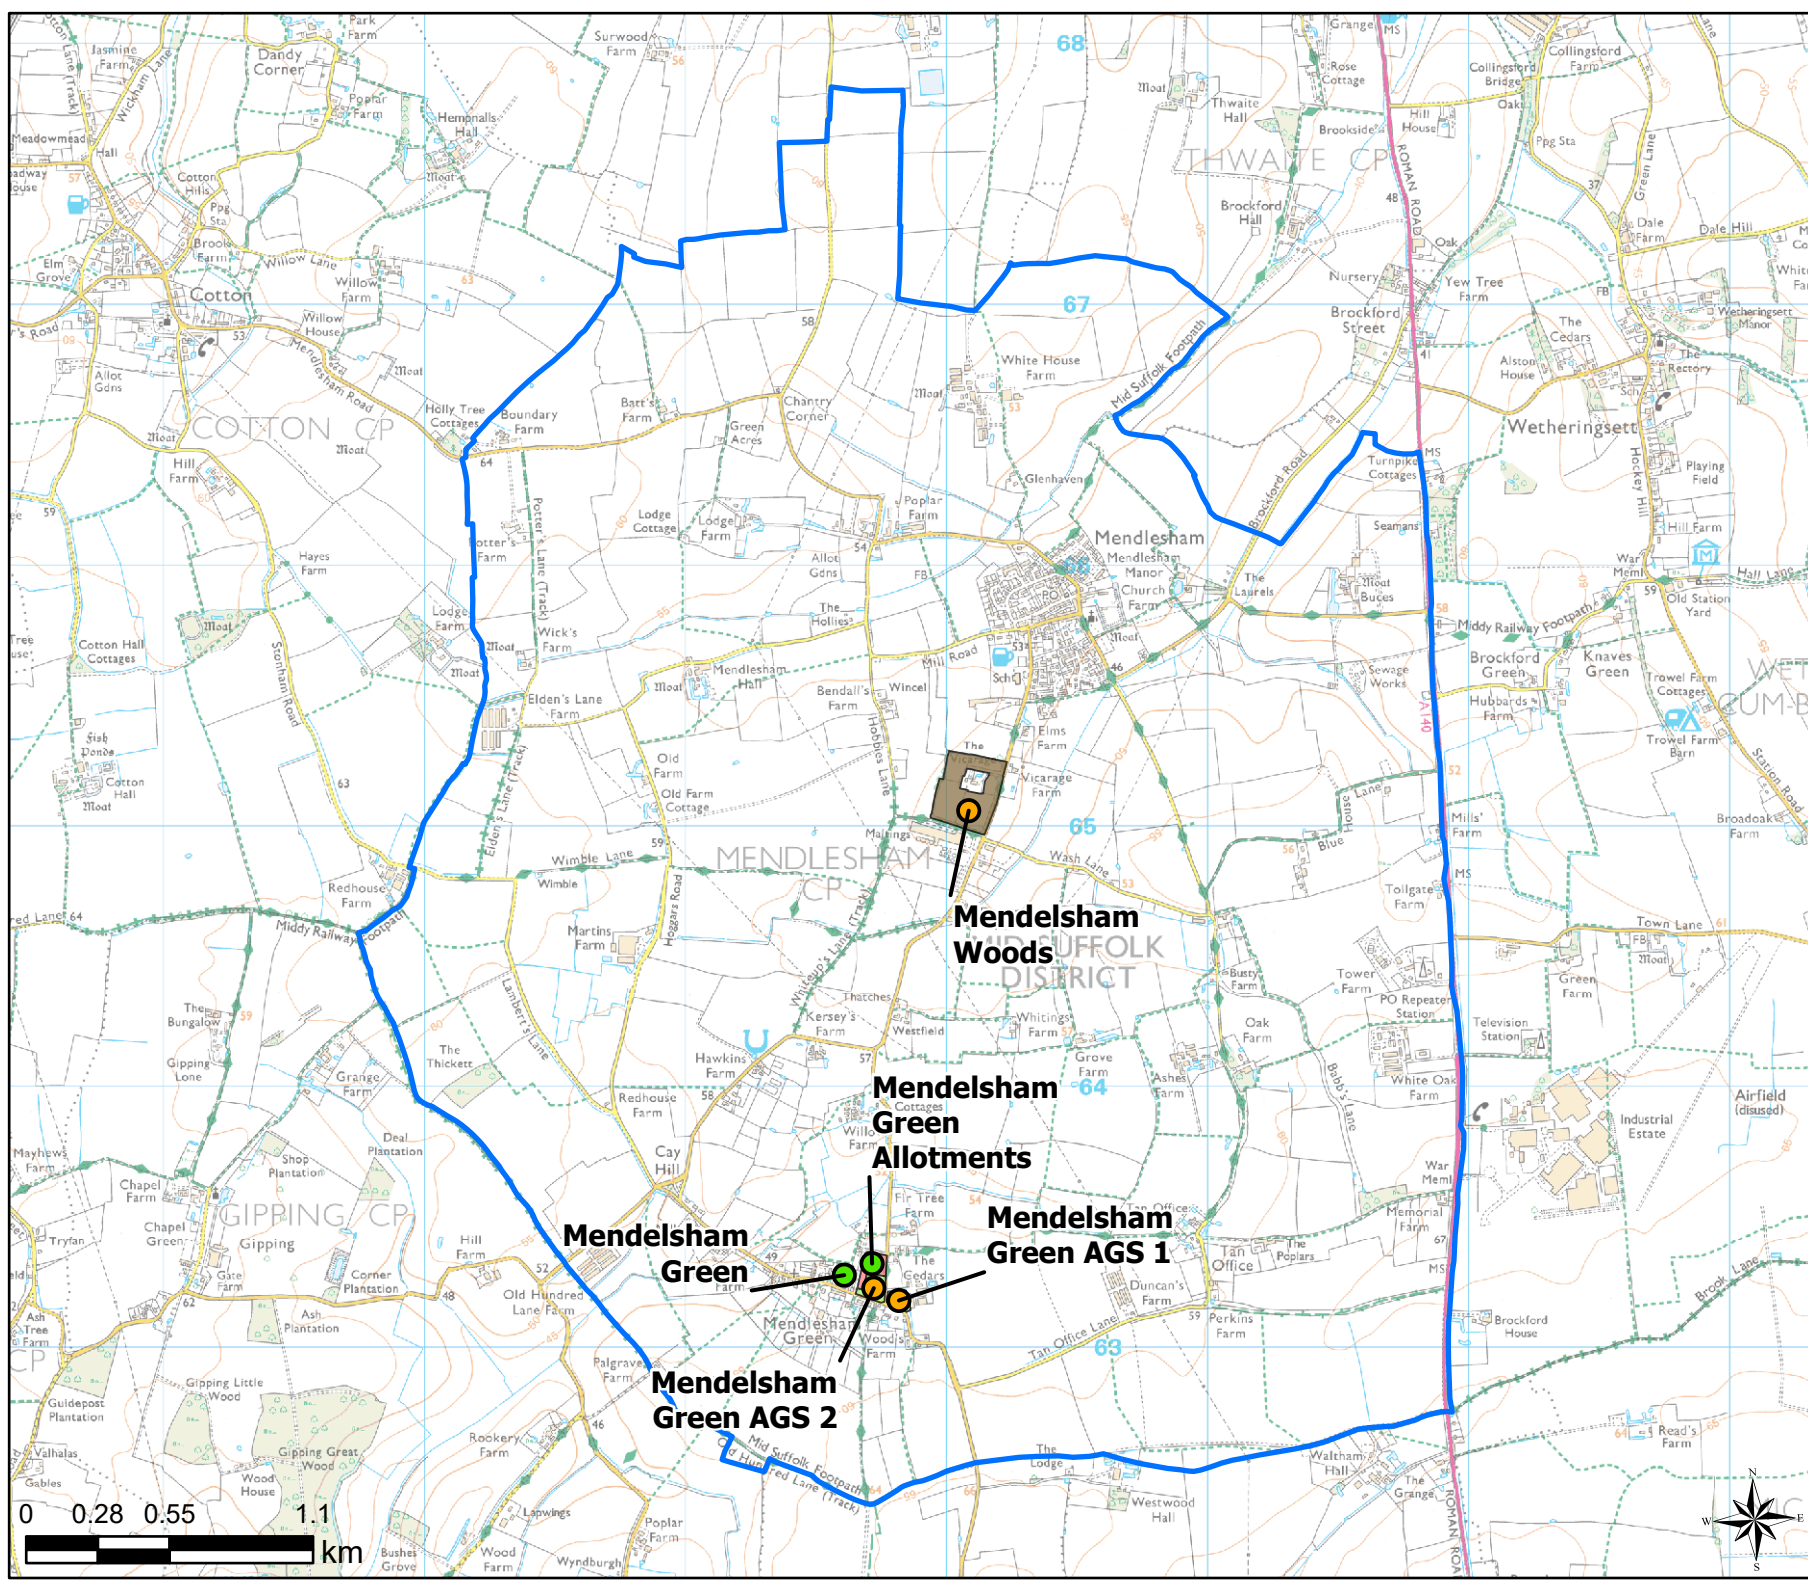

Mendlesham Audit Quality Scores

Legend

- Parish Boundary
- **Open Space Quality Scores**
- A
- B
- **OpenSpace Typology**
- Accessible Natural Green Space
- Allotments
- Amenity Greenspace

Open Space Study

Scale: 1:29,000

Map Produced on: 15/05/2019