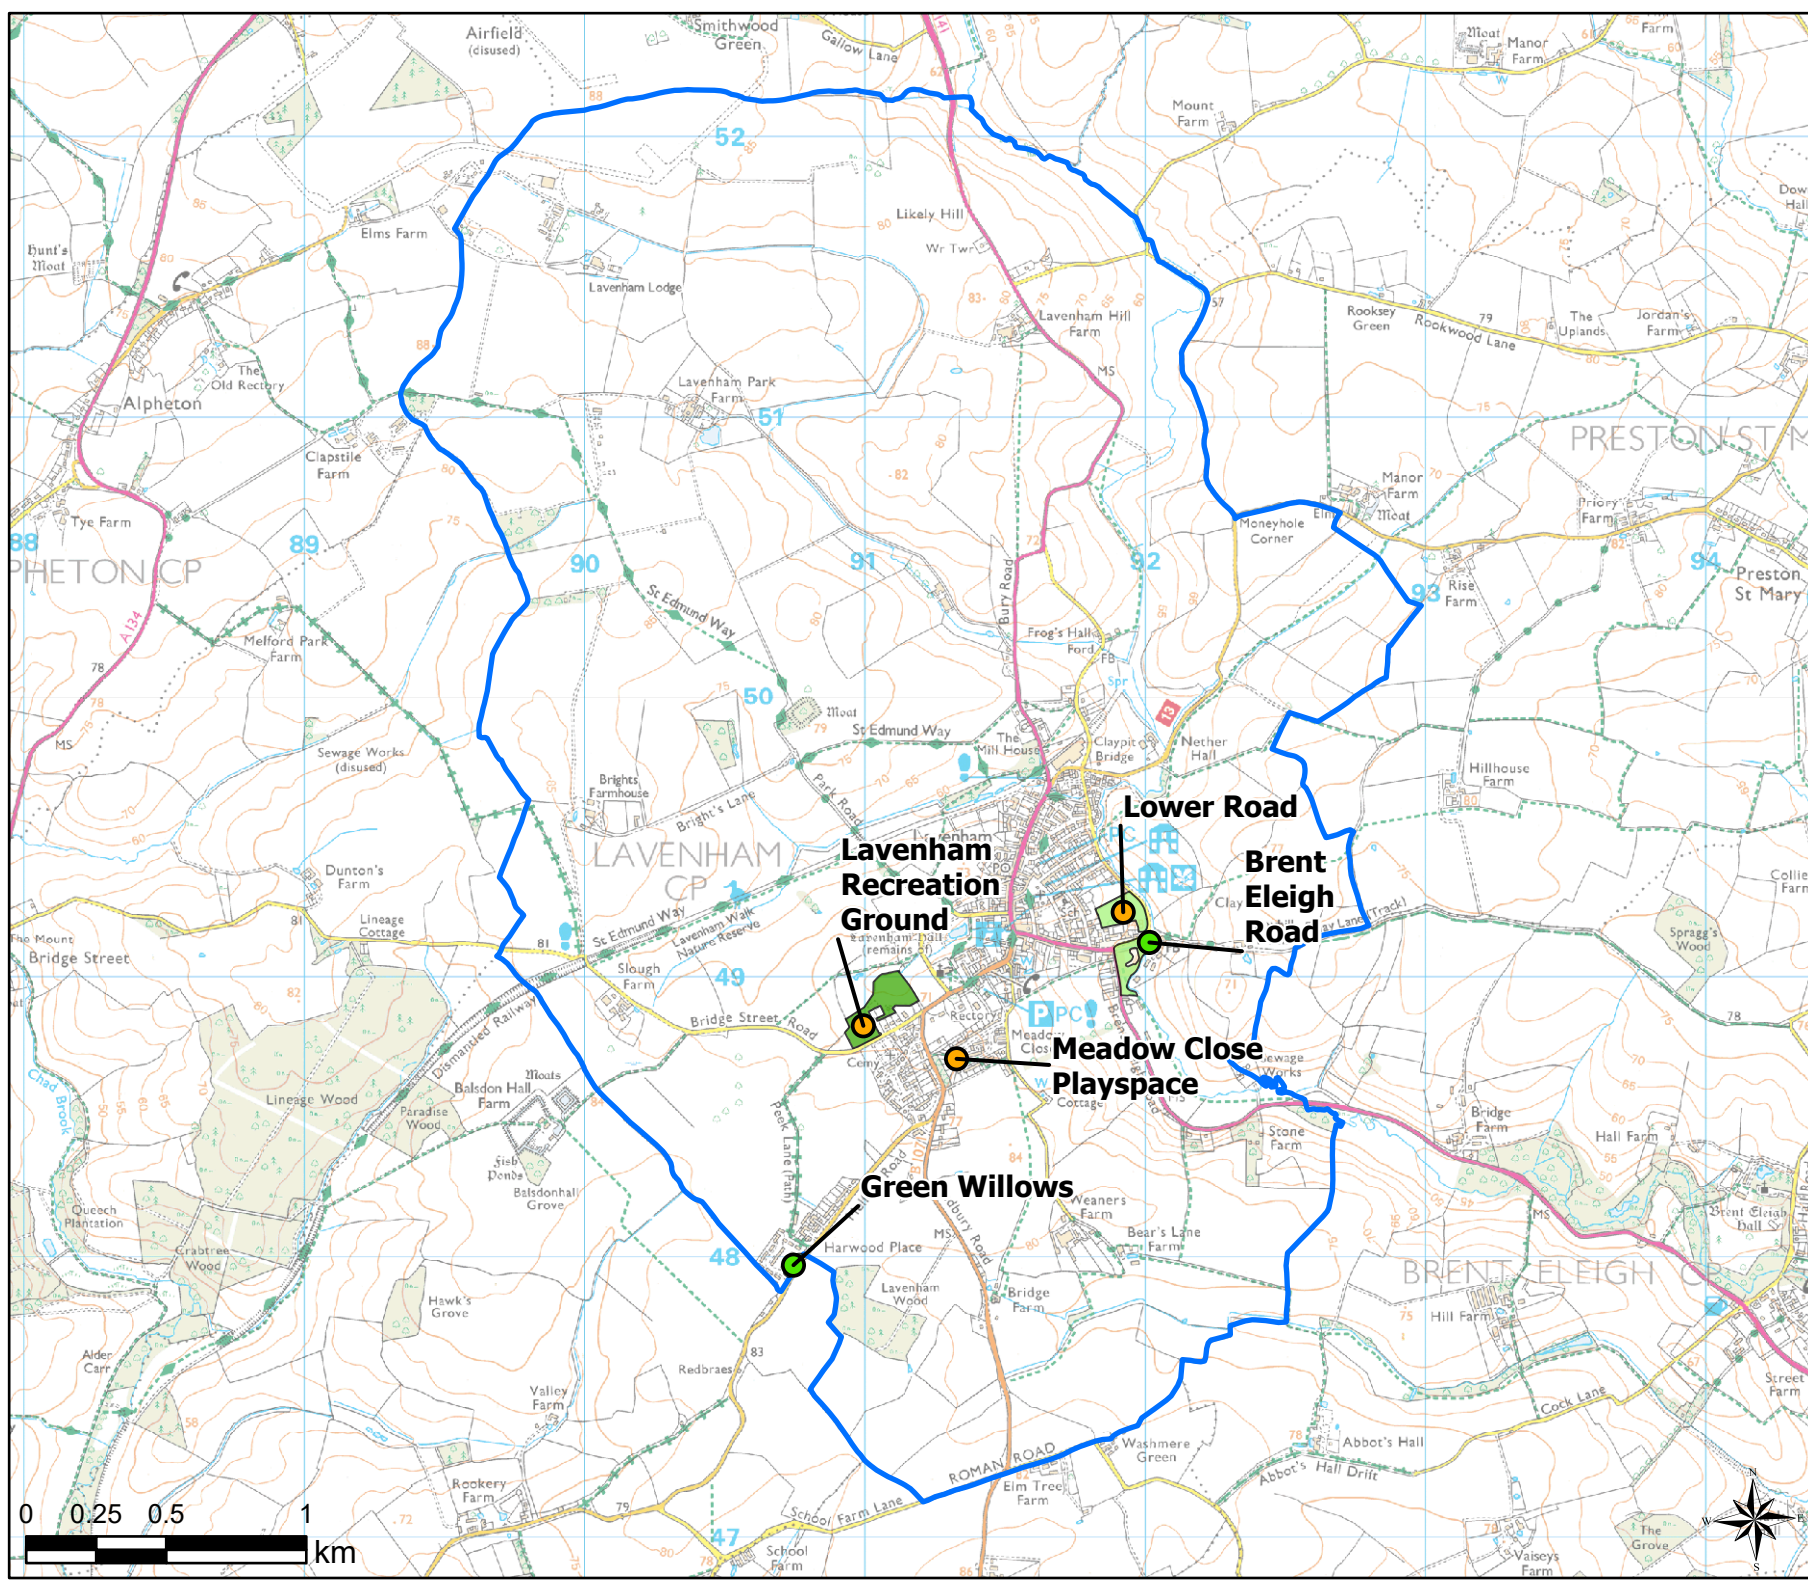

Lavenham

Audit Quality Scores

Legend

- Parish Boundary
- Open Space Quality Scores
 - A
 - B
- OpenSpace Typology
 - Amenity Greenspace
 - Parks and Recreation Grounds
 - Play (Child)

Open Space Study

Scale: 1:27,000