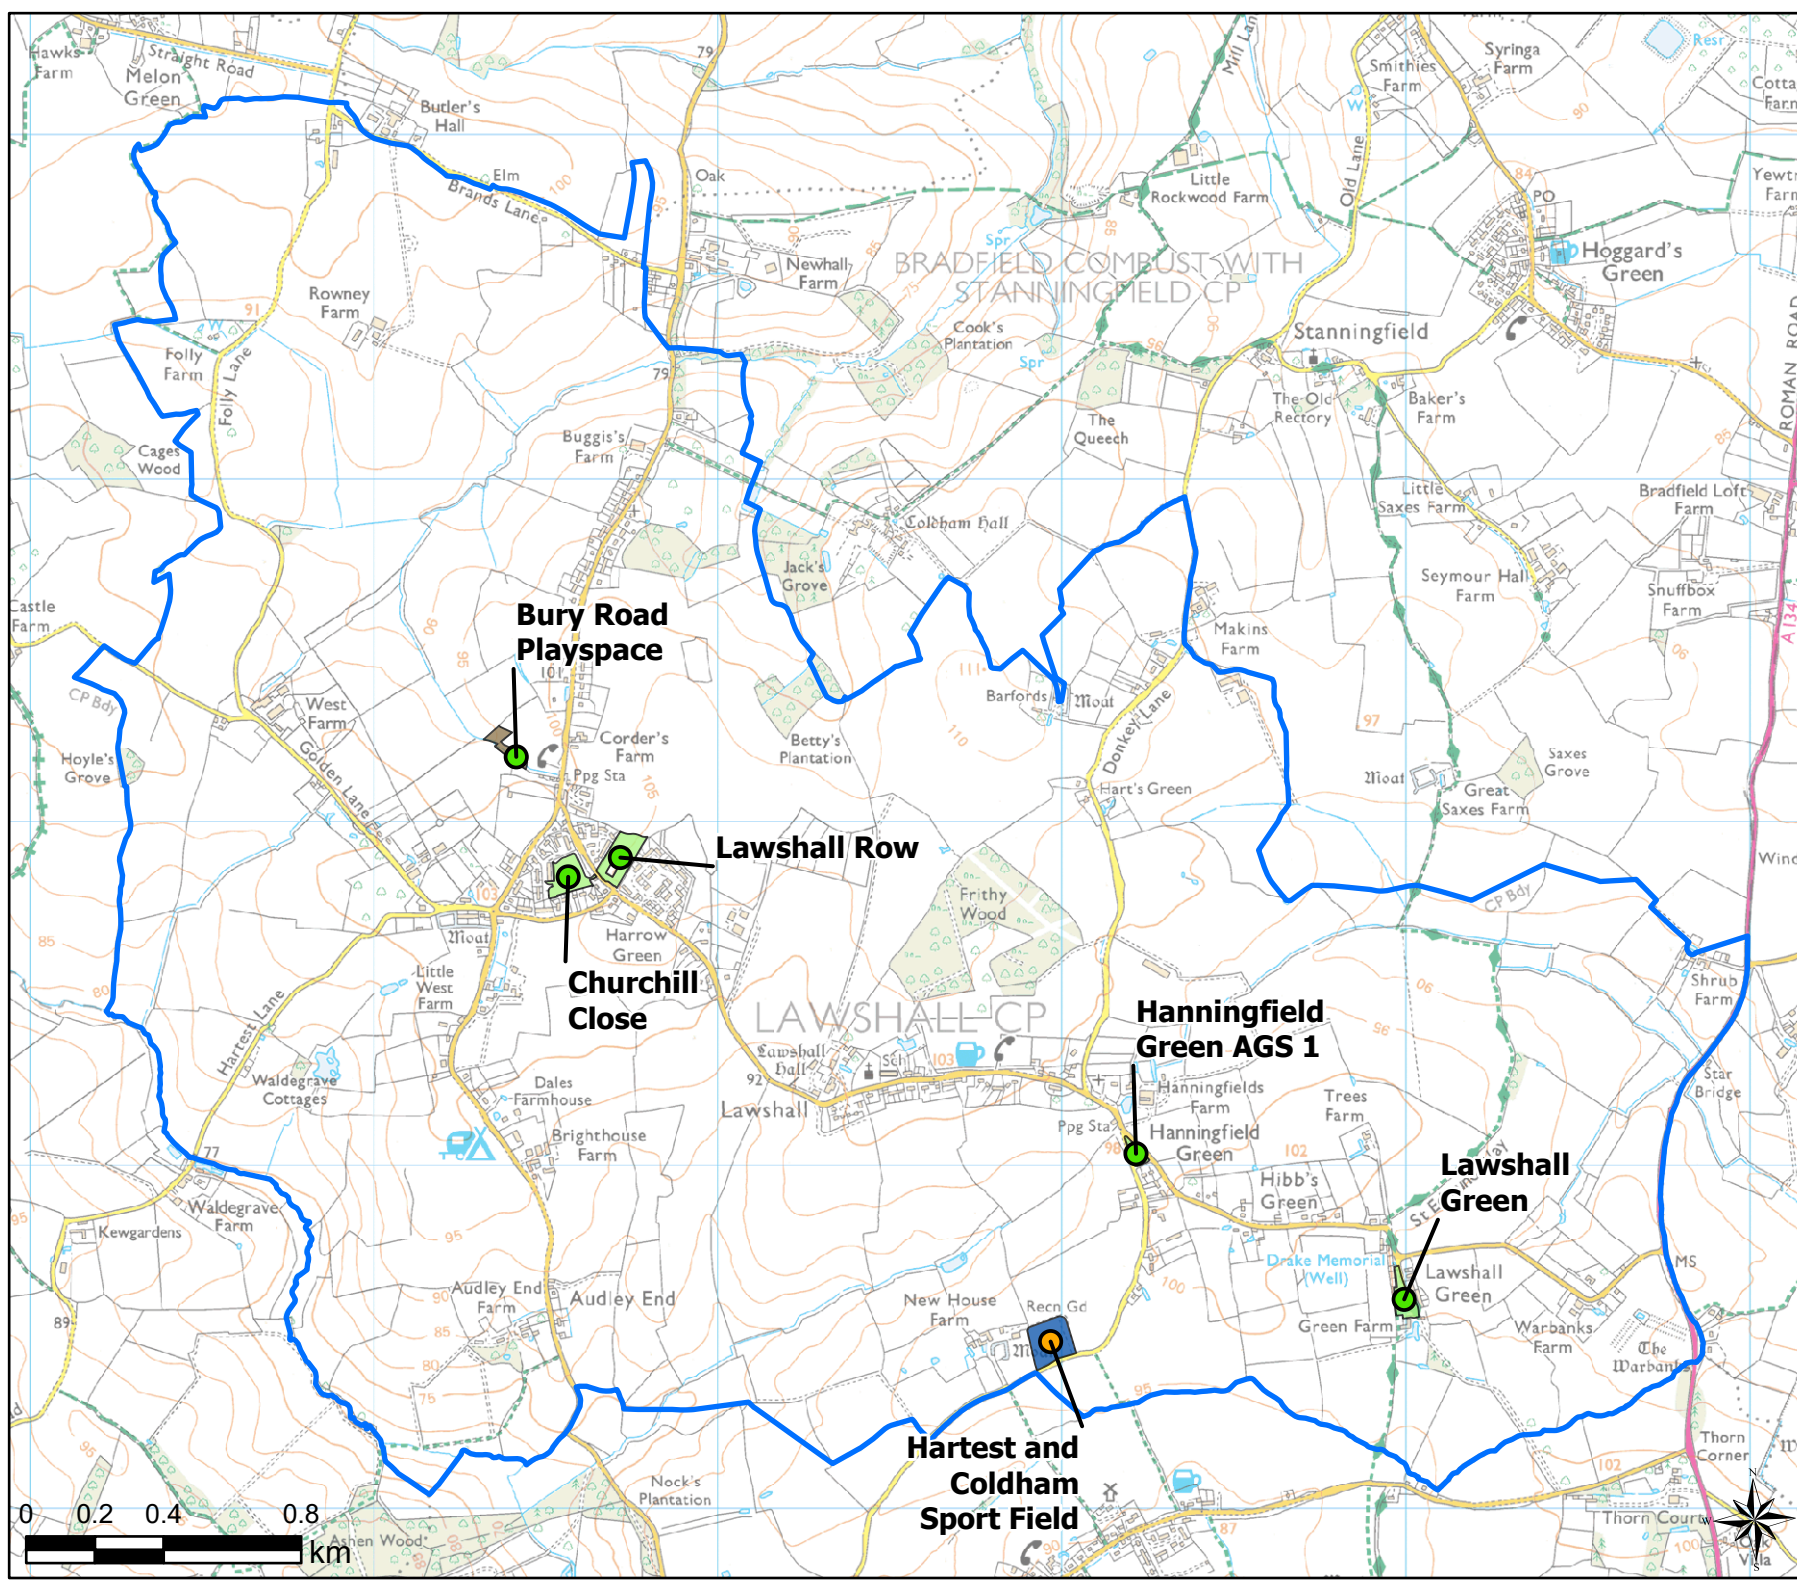

Lawshall

Audit Quality Scores

Legend

- Parish Boundary
- Open Space Quality Scores
  - A
  - B
- OpenSpace Typology
  - Accessible Natural Green Space
  - Amenity Greenspace
  - Sports Club Space

Open Space Study

Scale: 1:22,000

Map Produced on: 15/05/2019