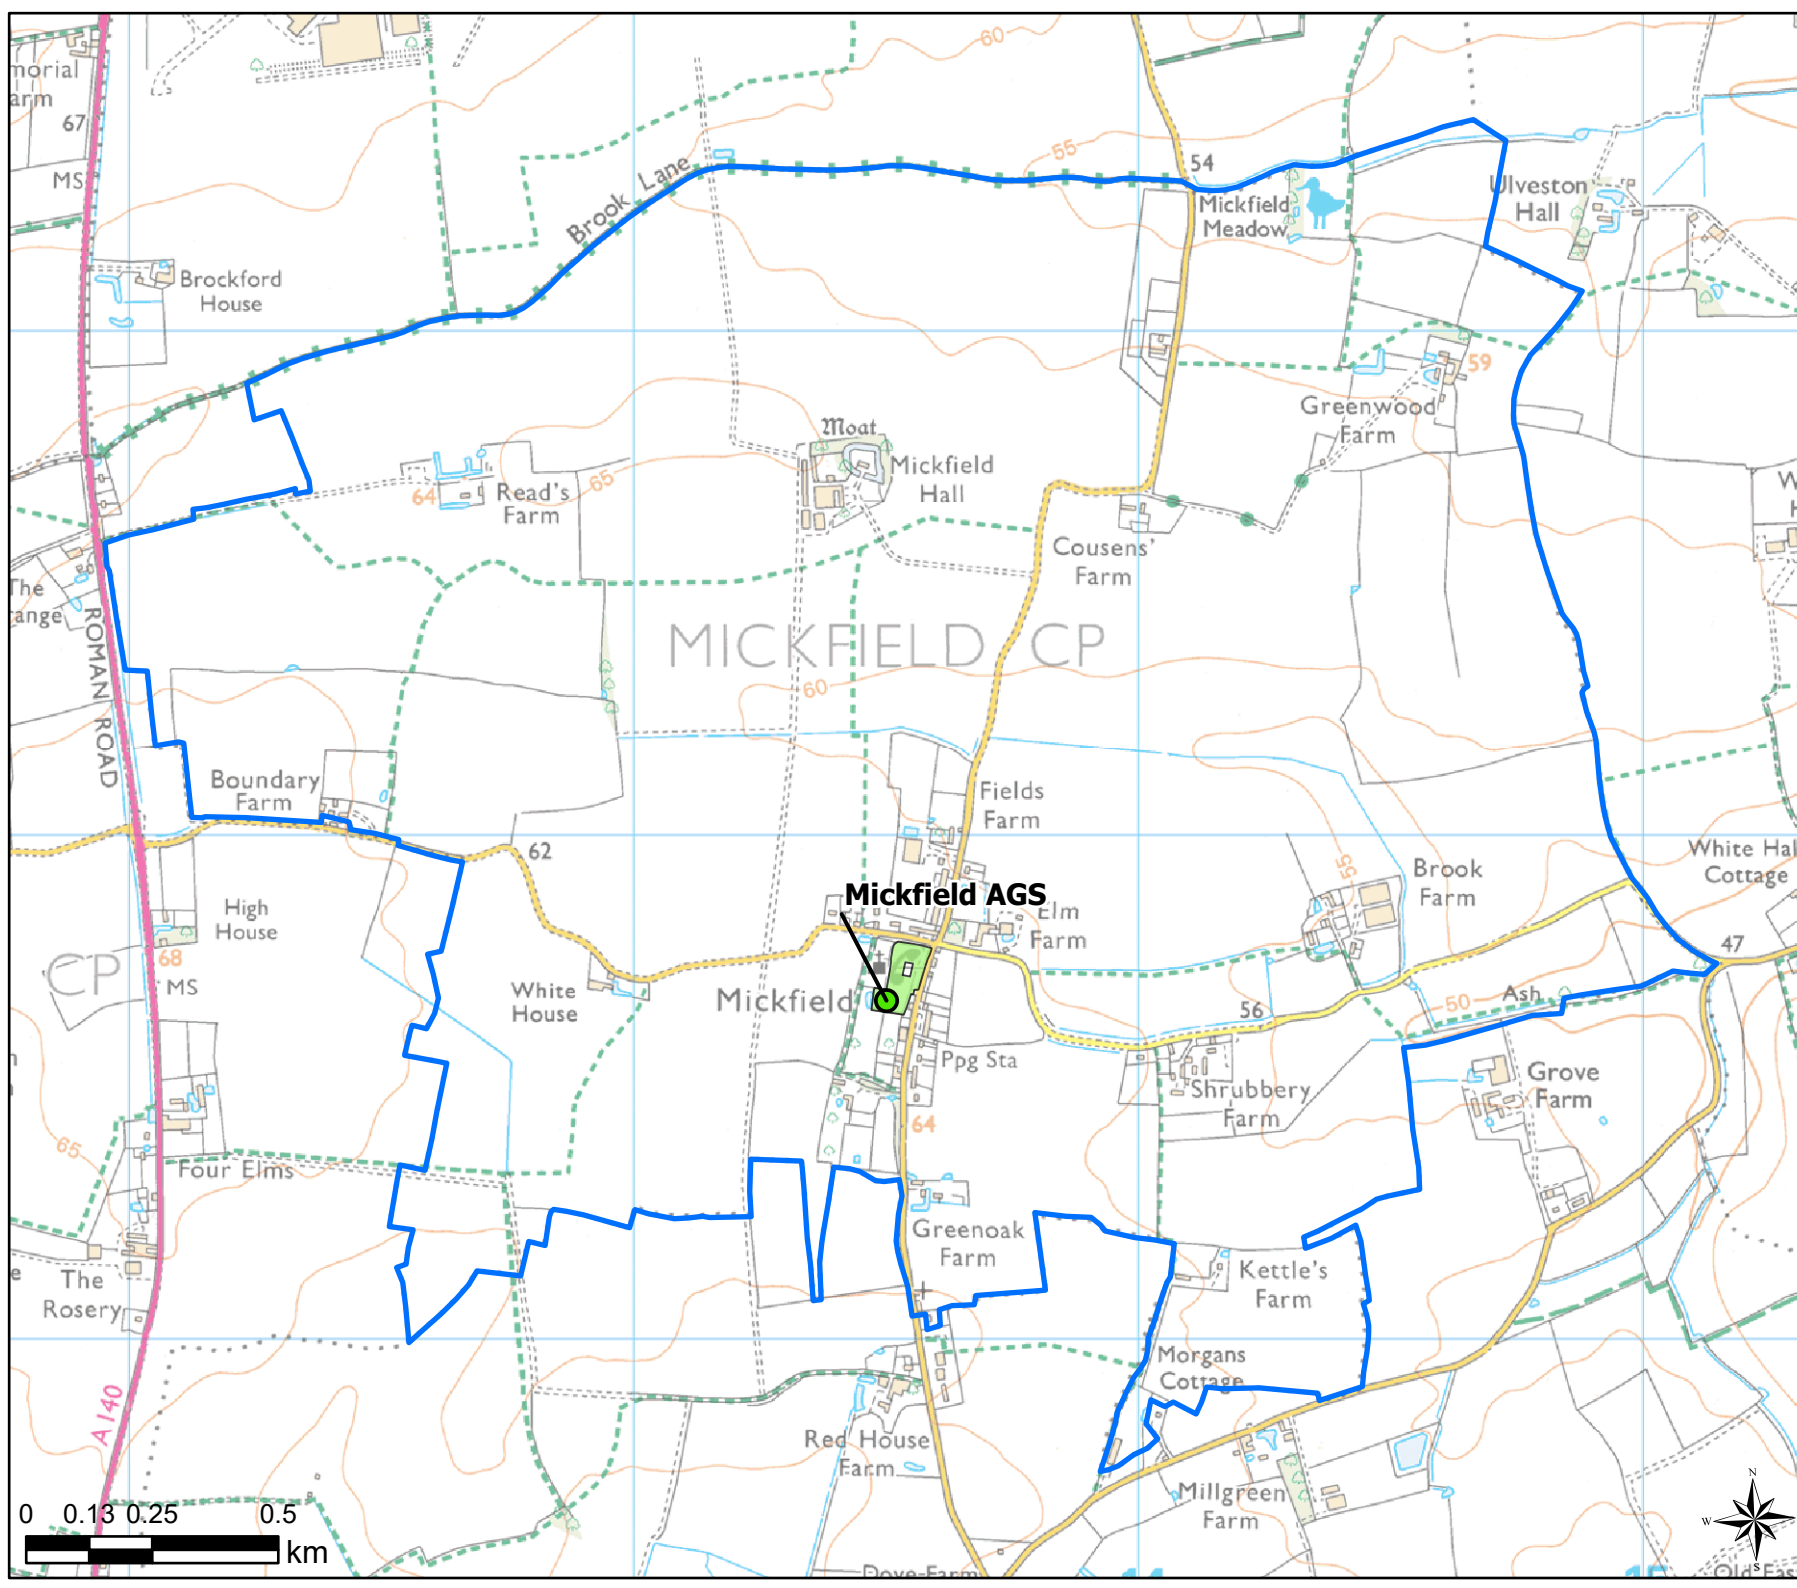

Typology

 Allotments

 Amenity Greenspace

 Parks and Recreation Grounds

Open Space Study

Scale: 1:26,000

Map Produced on: 15/05/2019

Mickfield
Audit Quality Scores