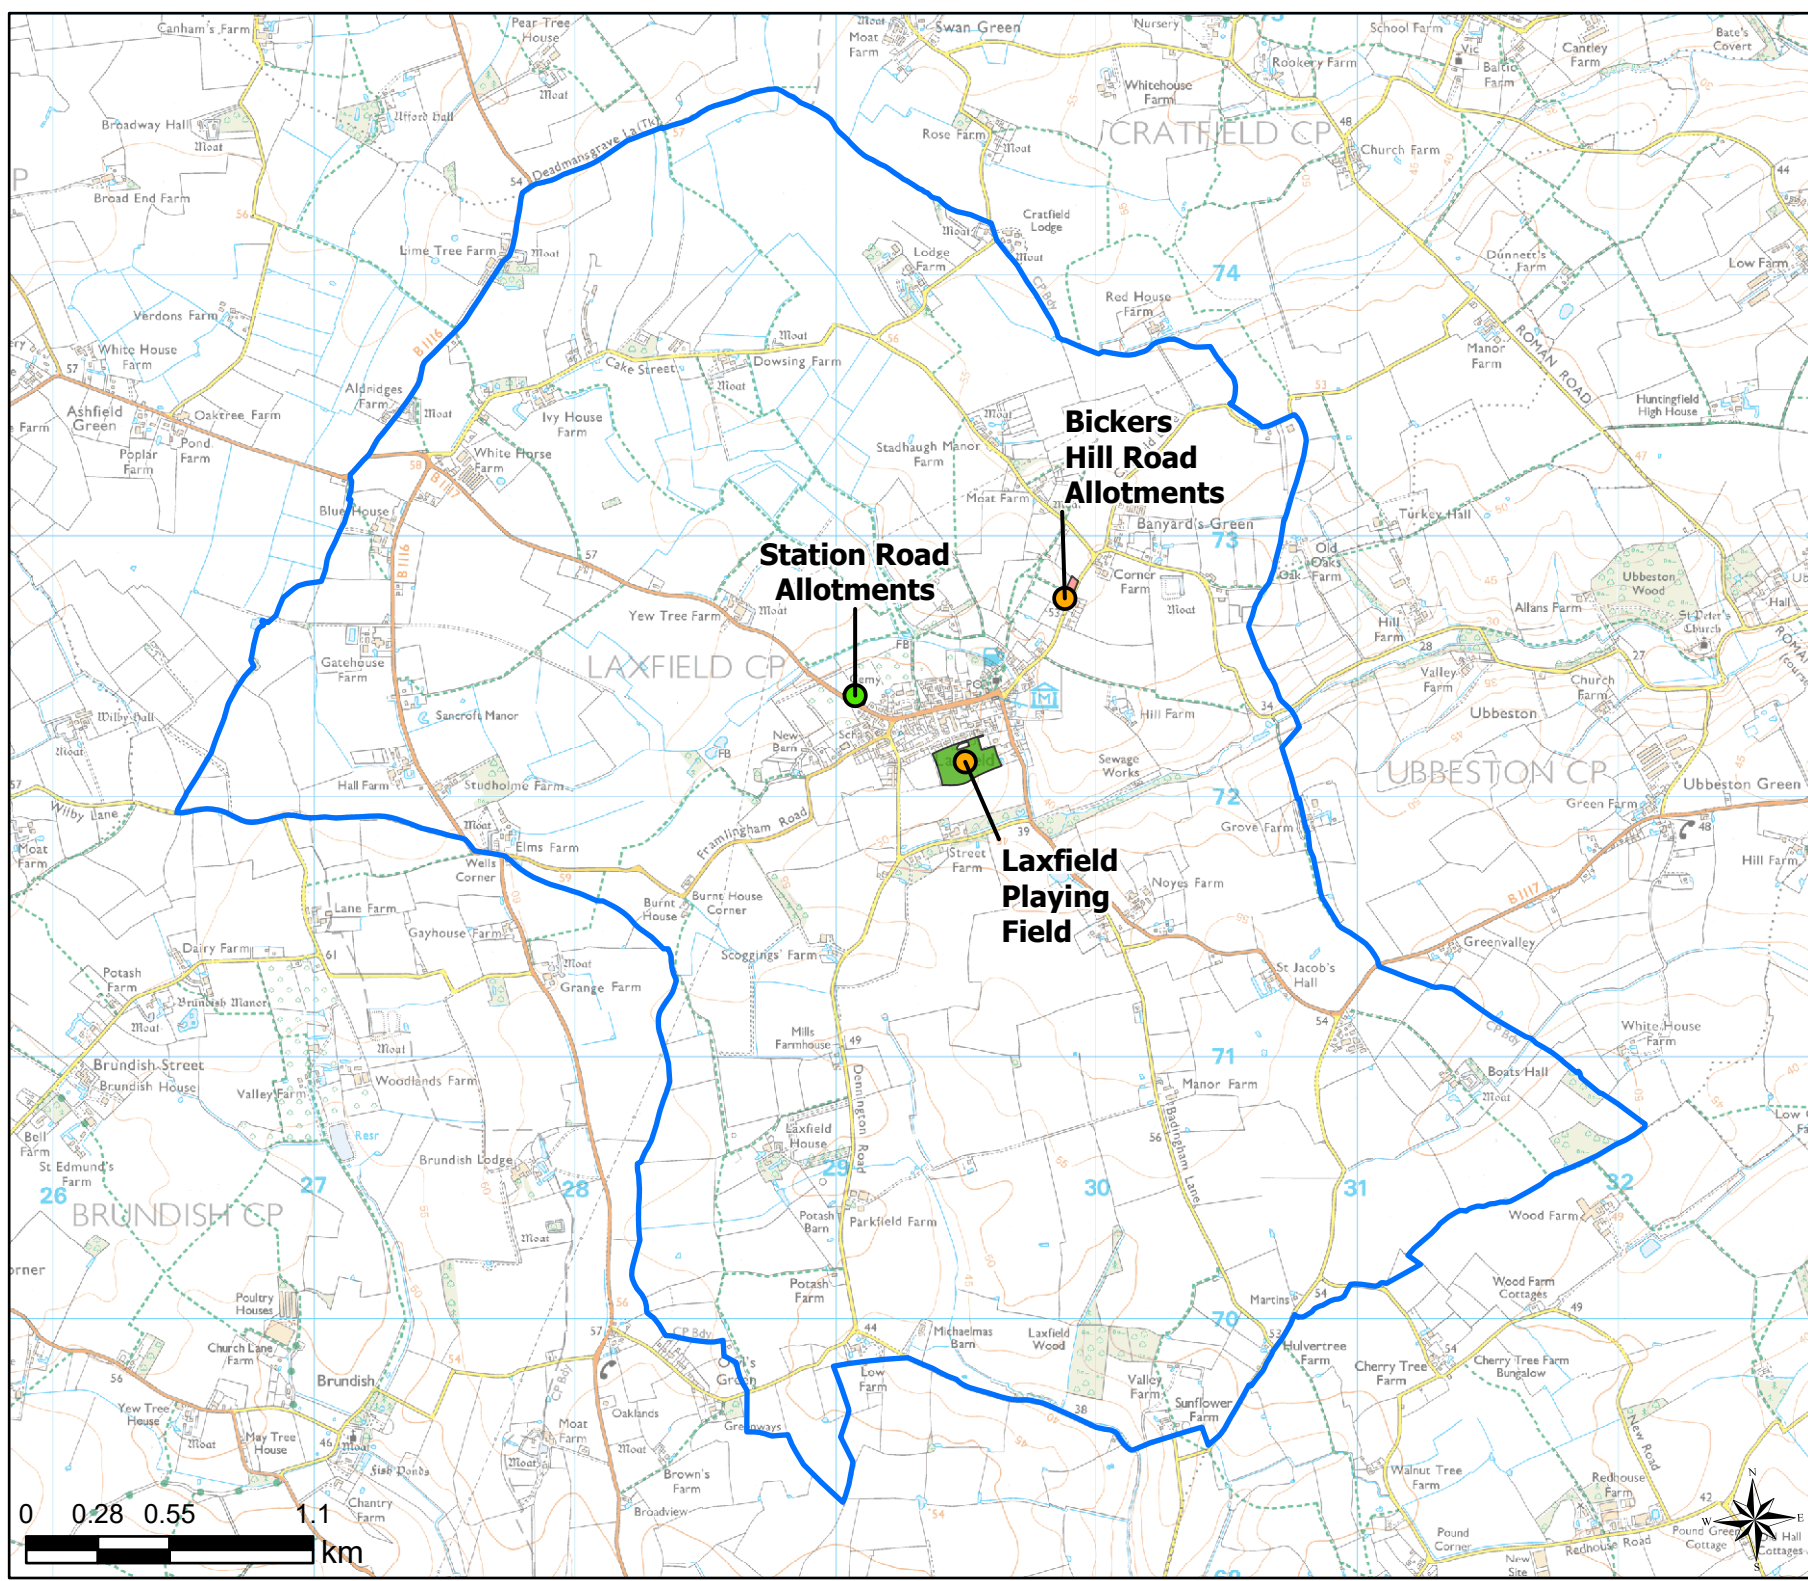

Open Space Study

Scale: 1:22,000

Map Produced on: 15/05/2019

Laxfield
Audit Quality Scores

Legend

- Parish Boundary
- Open Space Quality Scores**
- A
- B
- OpenSpace Typology**
- Allotments
- Parks and Recreation Grounds