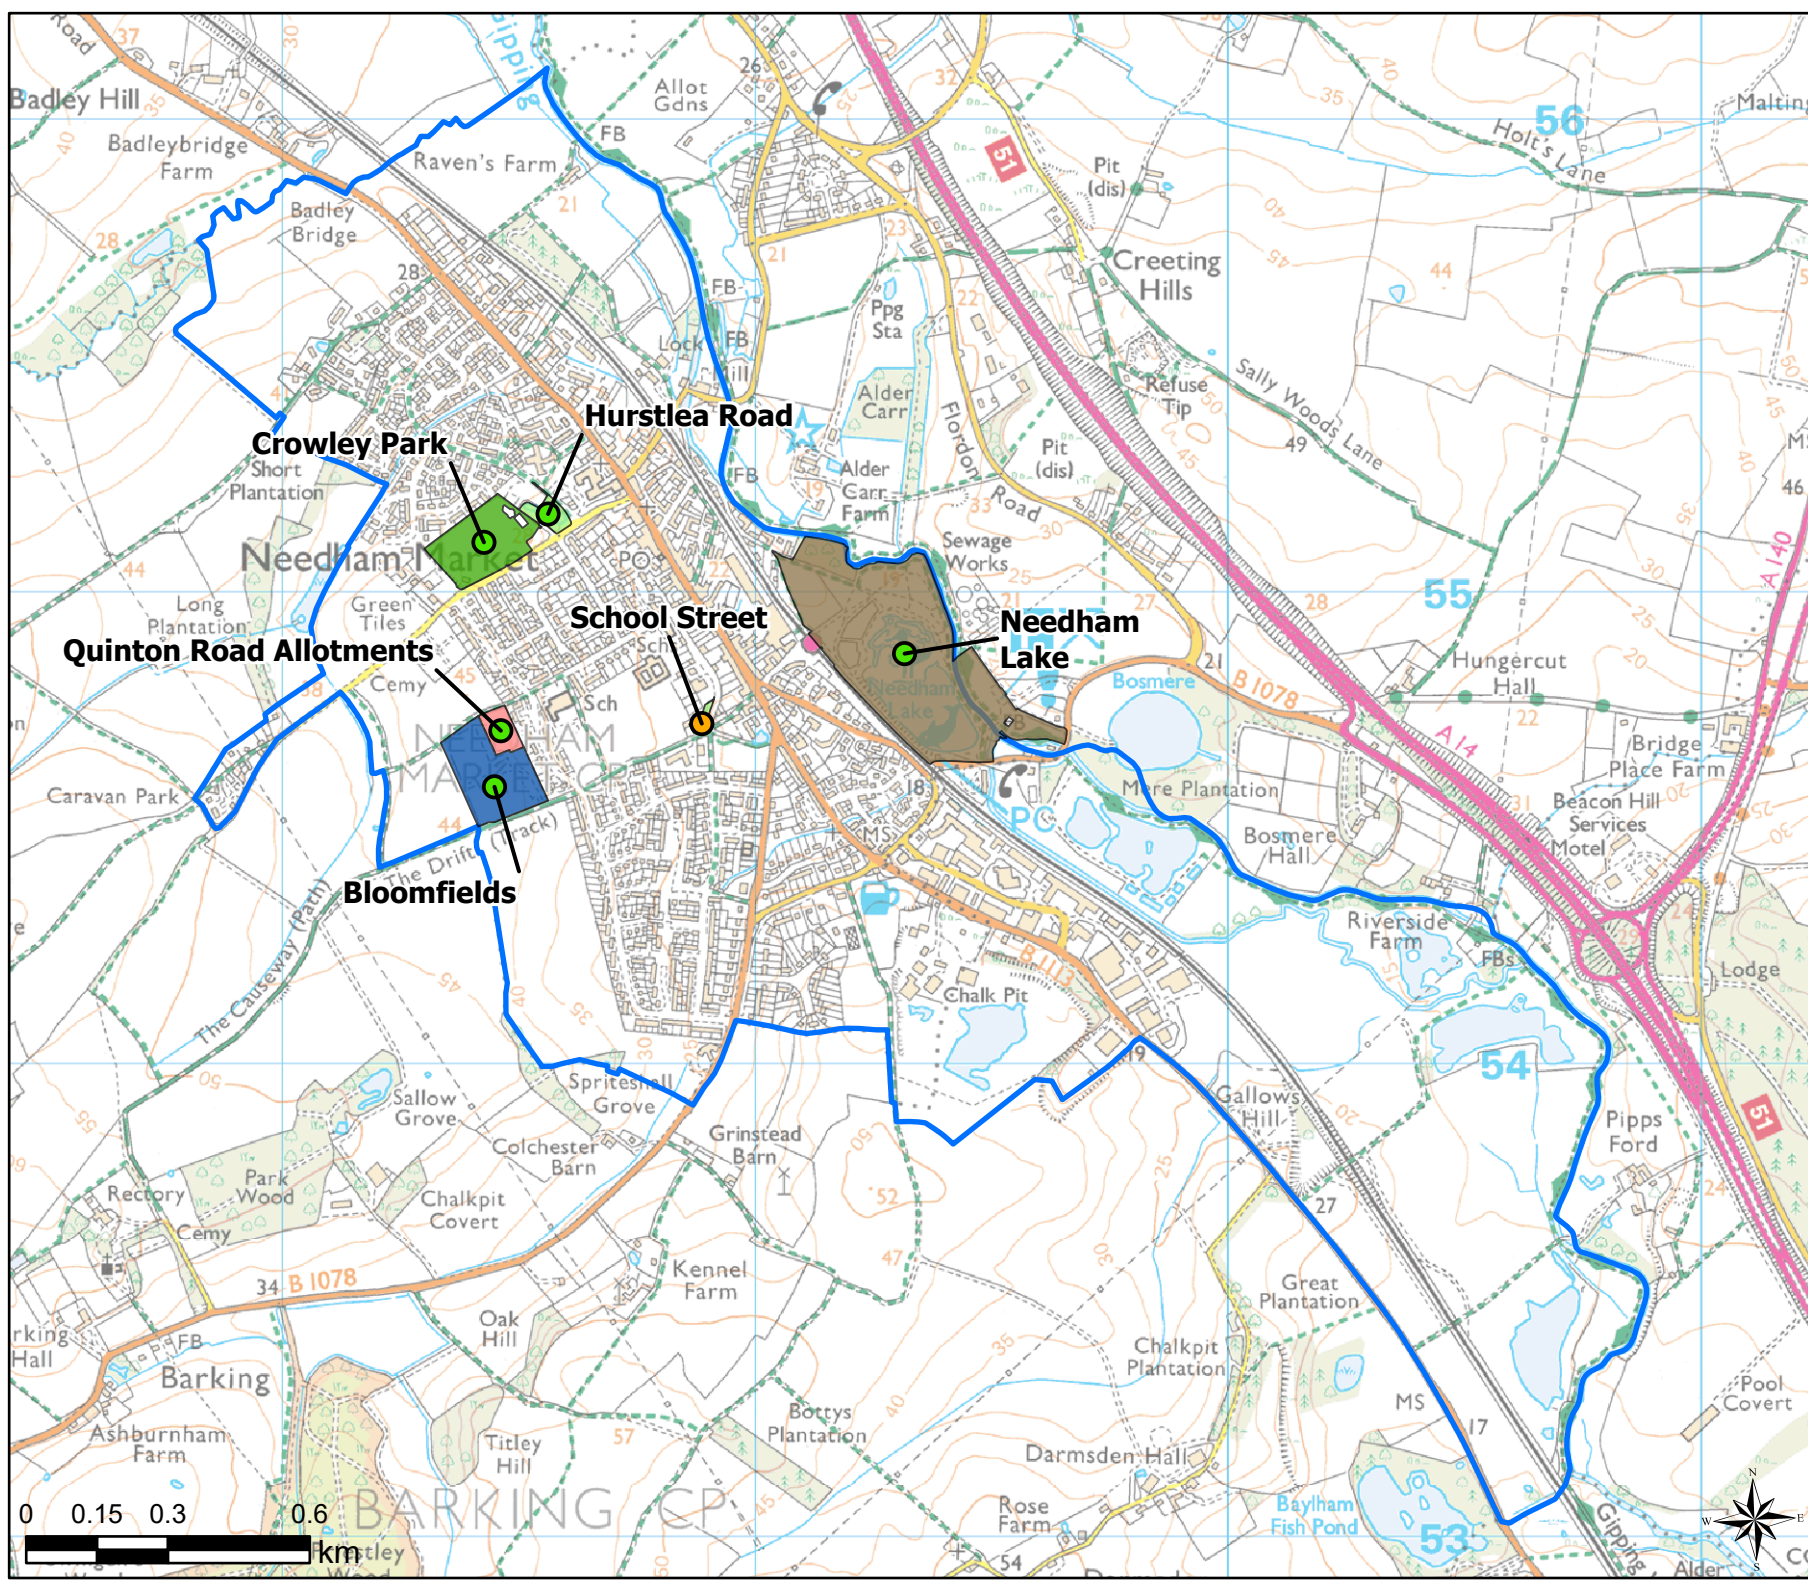

Scale: 1:22,000

Map Produced on: 15/05/2019

Needham Market
Audit Quality Scores

Legend

- Parish Boundary
- Open Space Quality Scores**
- A
- B
- OpenSpace Typology**
- Accessible Natural Green Space
- Allotments
- Amenity Greenspace
- Parks and Recreation Grounds
- Sports Club Space