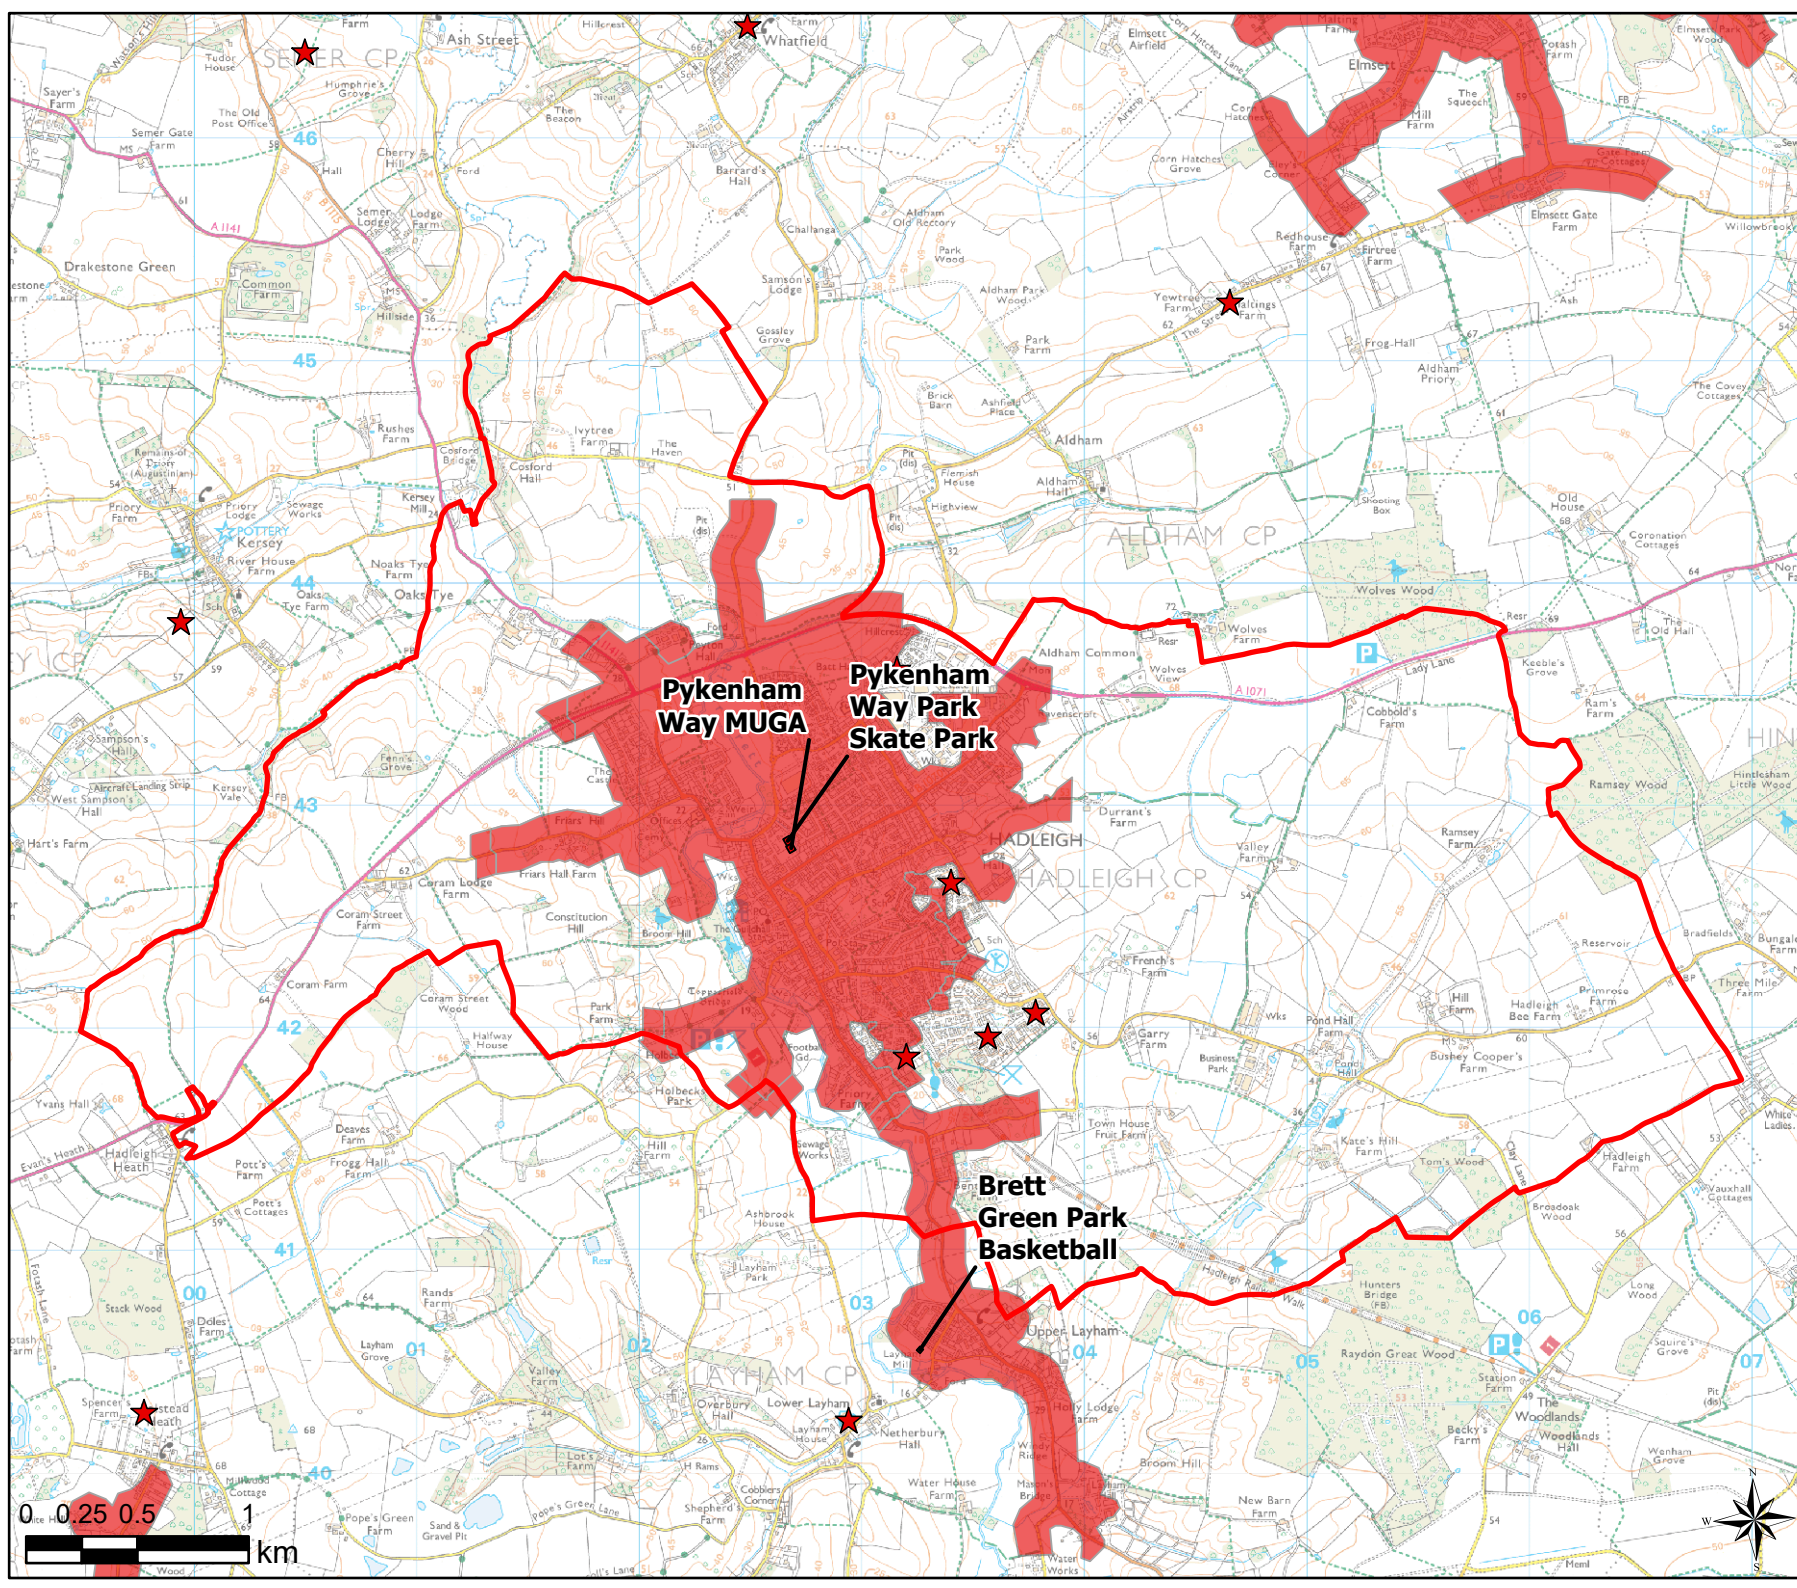

Great Cornard

Play (Youth) Walking Buffers

Legend

- ★ 2011 OA Outside Buffer
- OpenSpace
- Typology
- Play (Youth)
- 20 Minute Walking Buffer
- Parish > 4000 Residents
- Shortfall

Open Space Study

Scale: 1:16,000

Map Produced on: 15/05/2019

ethos
Environmental Planning

Hadleigh

Play (Youth) Walking Buffers

Legend

- ★ 2011 OA Outside Buffer
- OpenSpace
- Typology
- Play (Youth)
- 20 Minute Walking Buffer
- Parish > 4000 Residents
- Shortfall

Open Space Study

Scale: 1:34,000

Map Produced on: 15/05/2019

Needham Market
Play (Youth) Walking Buffers

Legend

- ★ 2011 OA Outside Buffer
- OpenSpace
- Typology
- Play (Youth)
- 20 Minute Walking Buffer
- Parish > 4000 Residents
- Pass Standard

Open Space Study

Scale: 1:19,000

Map Produced on: 15/05/2019