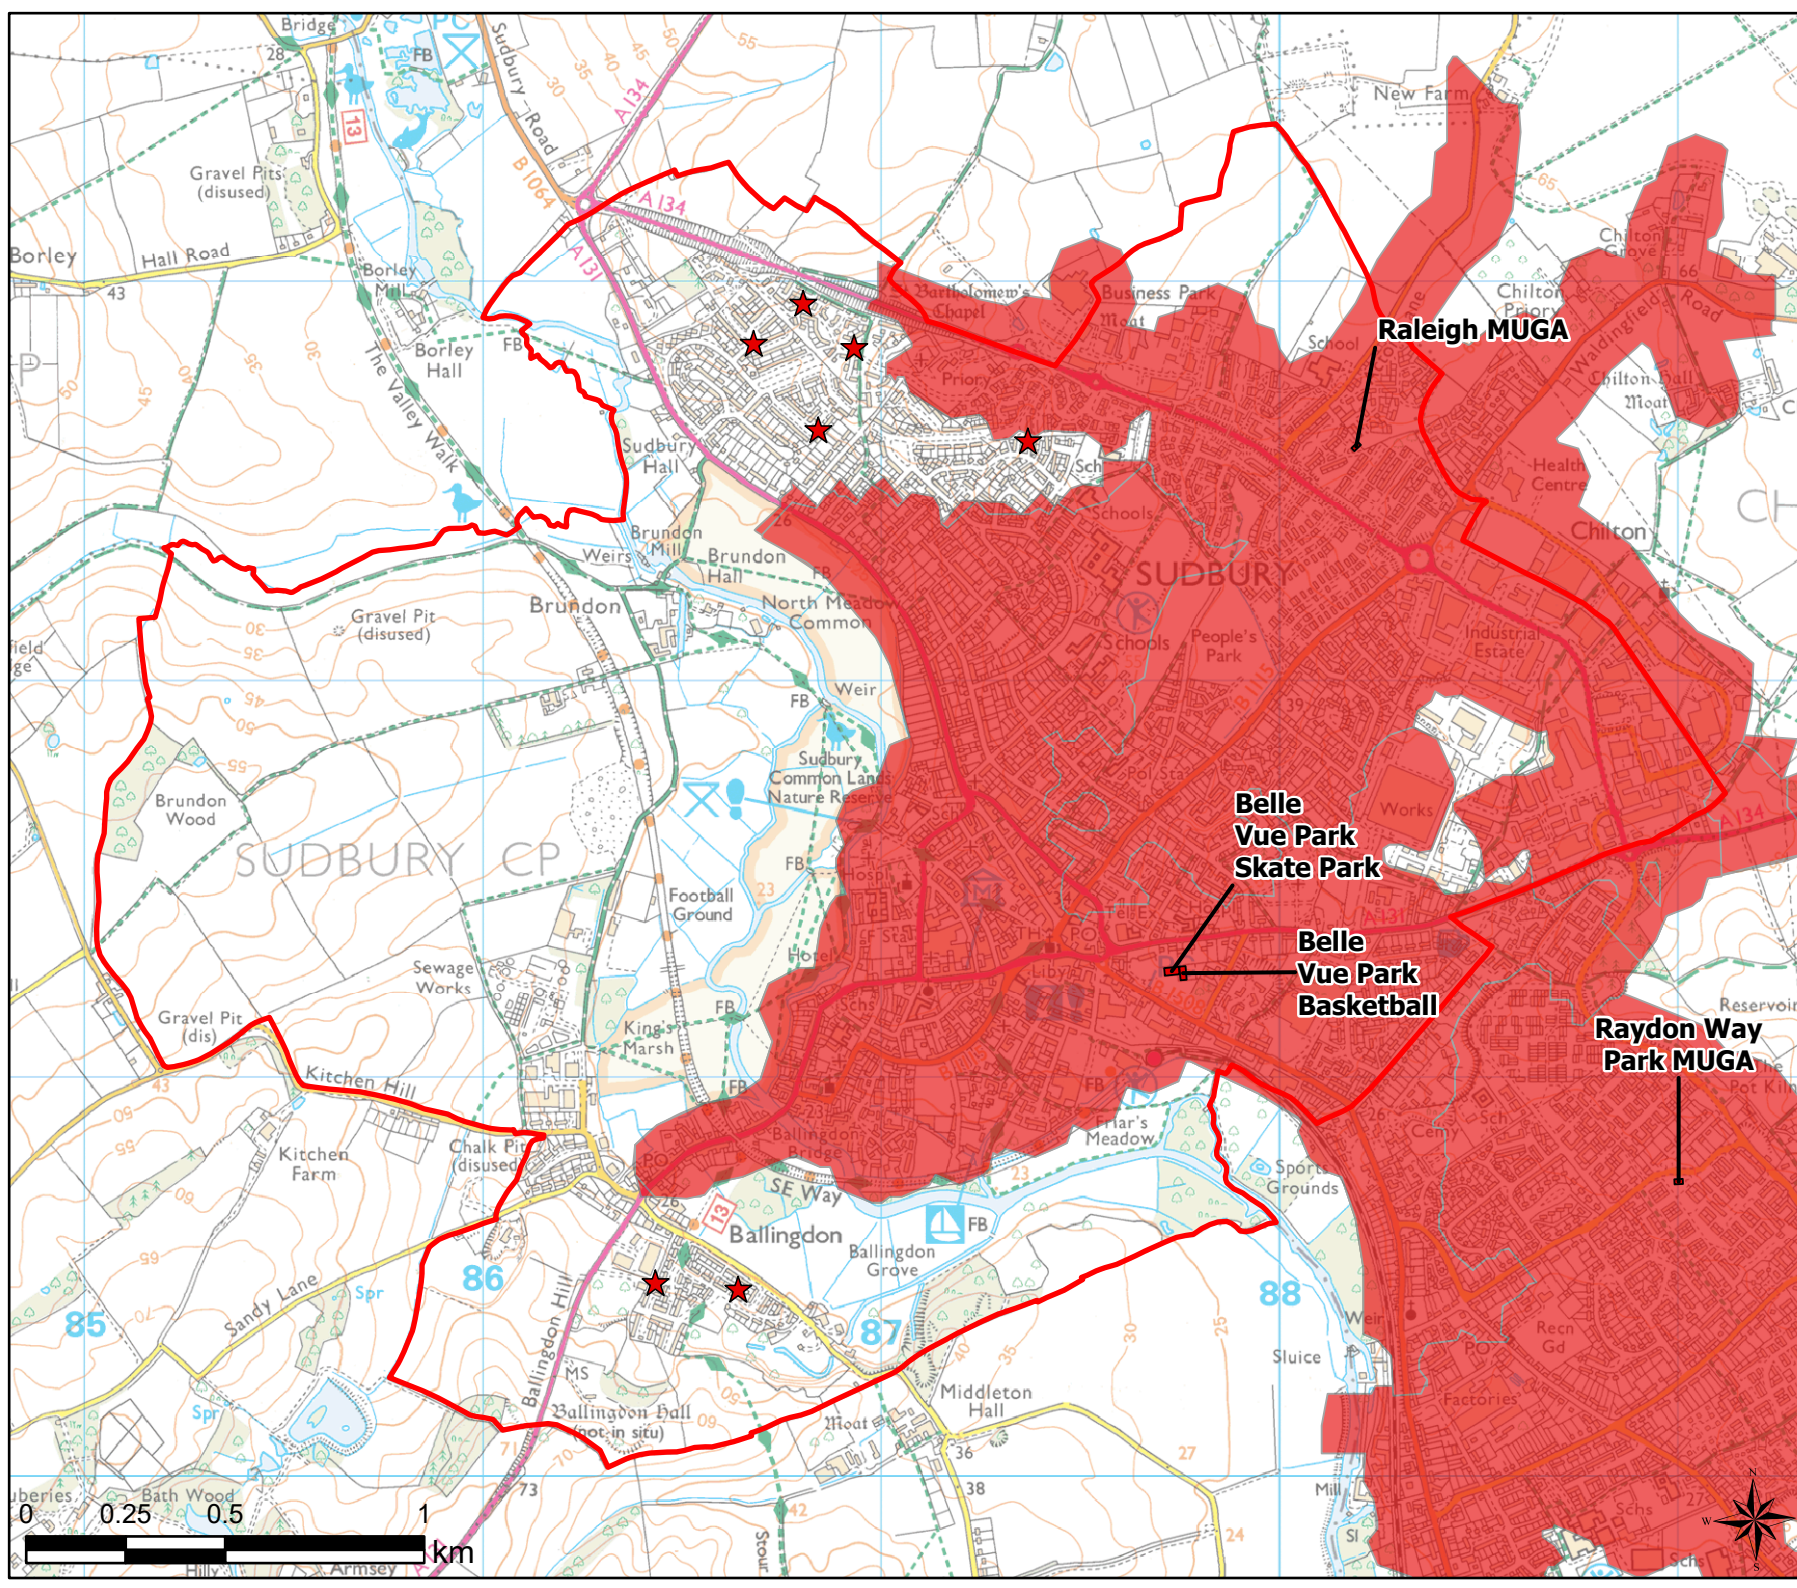

Open Space Study

Scale: 1:21,000

Map Produced on: 15/05/2019

Play (Youth) Walking Buffers

Legend

- ★ 2011 OA Outside Buffer
- OpenSpace
- Typology
- Play (Youth)
- 20 Minute Walking Buffer
- Parish > 4000 Residents
- Shortfall

Open Space Study

Scale: 1:19,000

Map Produced on: 15/05/2019