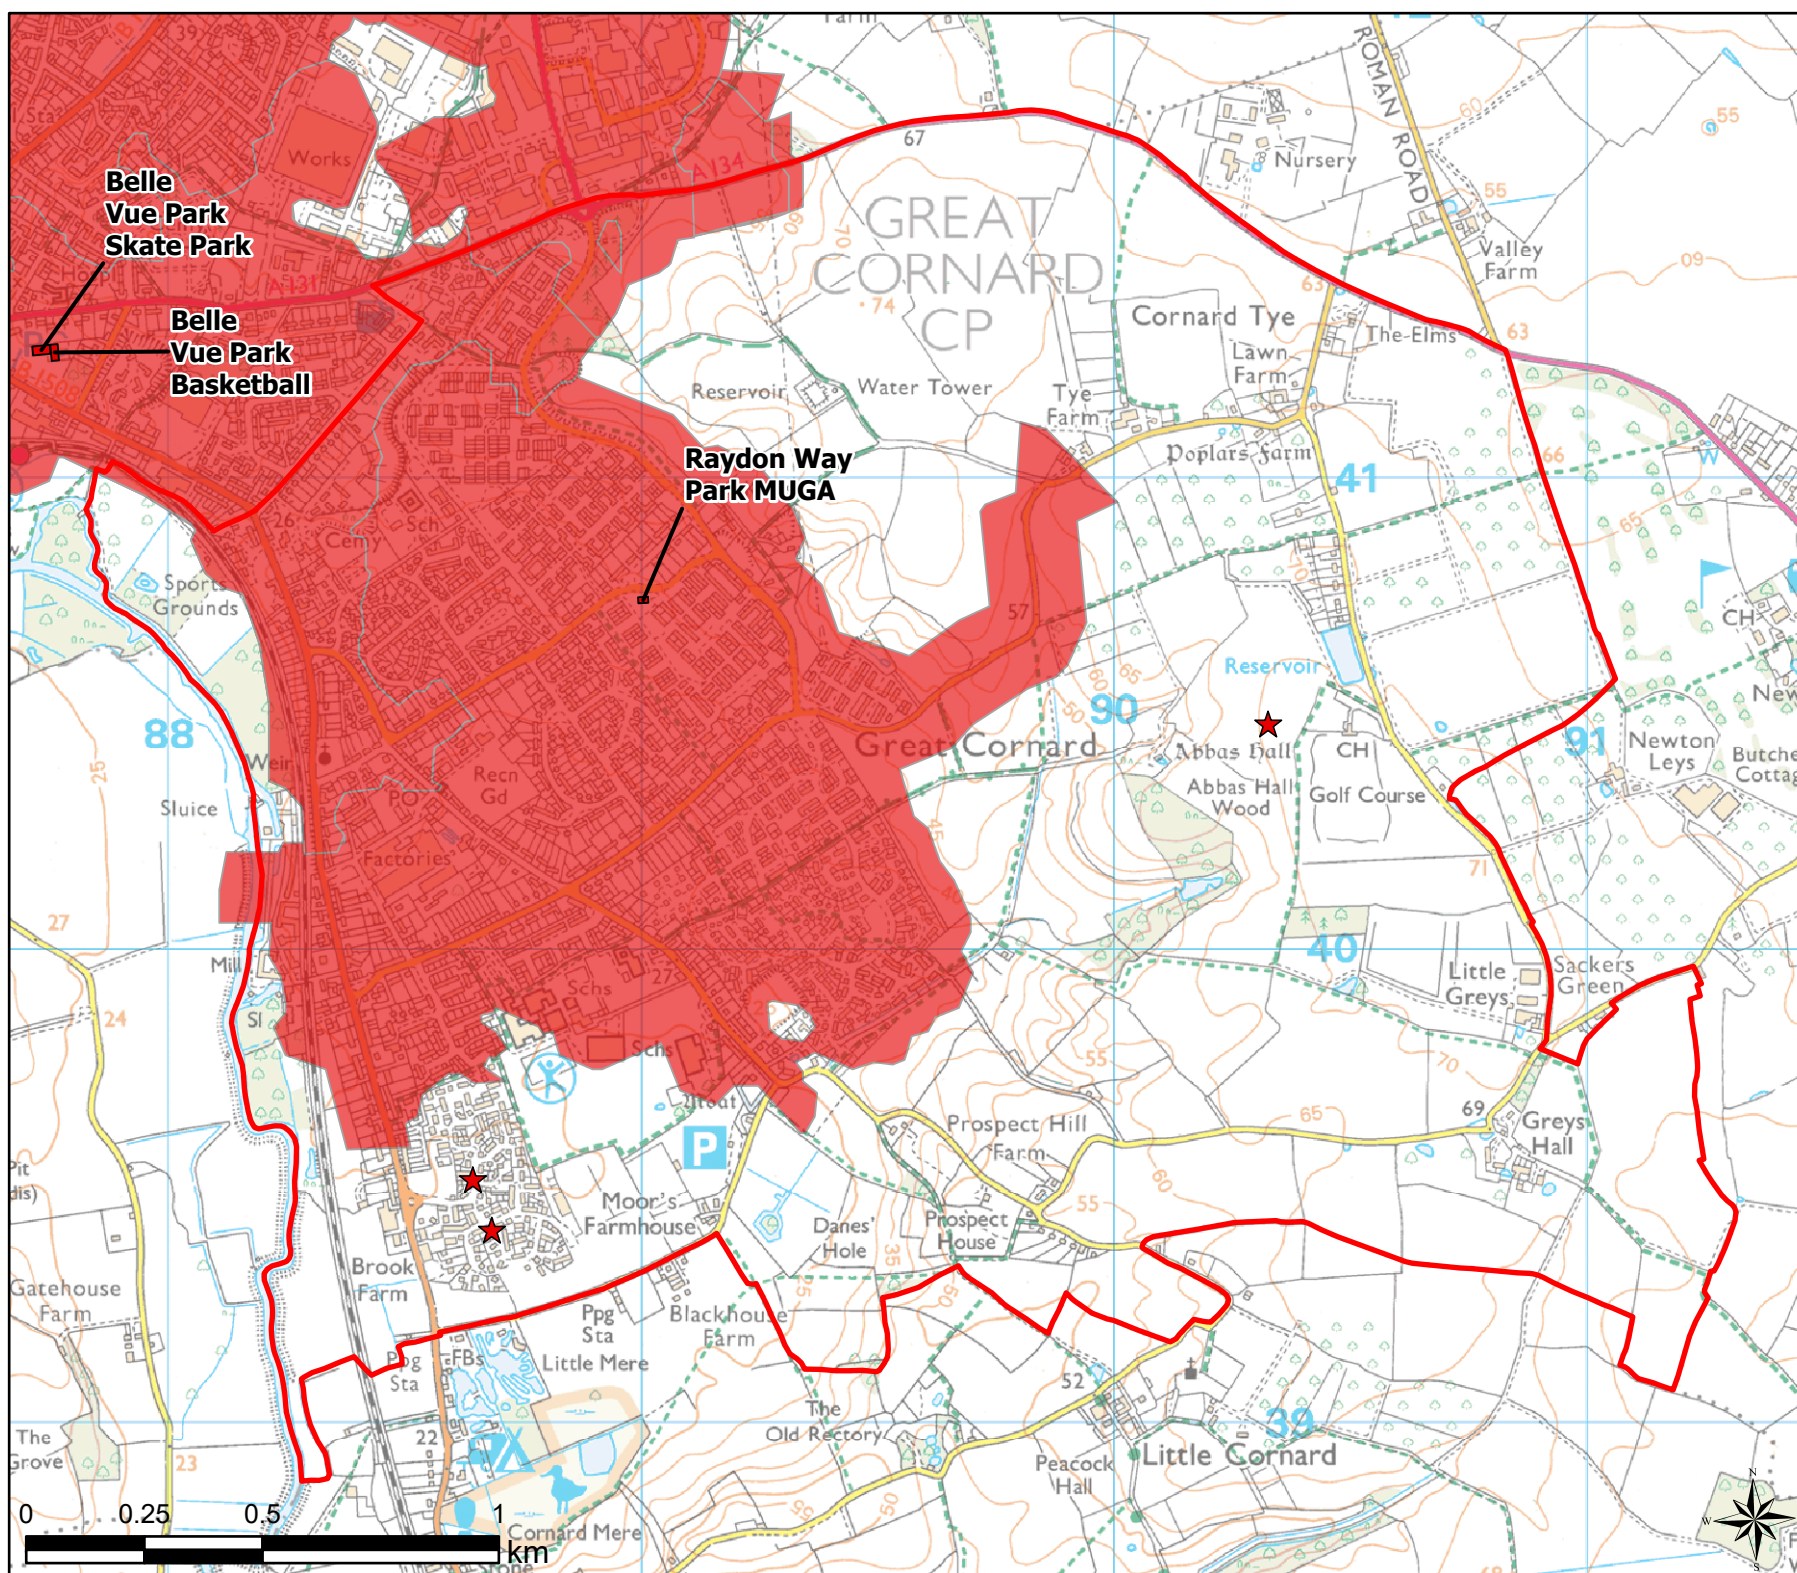

Great Cornard

Play (Youth) Walking Buffers

Legend

- ★ 2011 OA Outside Buffer
- OpenSpace
- Typology
- Play (Youth)
- 20 Minute Walking Buffer
- Parish > 4000 Residents
- Shortfall

Open Space Study

Scale: 1:16,000

Map Produced on: 15/05/2019

ethos
Environmental Planning

Hadleigh

Play (Youth) Walking Buffers

Legend

- ★ 2011 OA Outside Buffer
- OpenSpace
- Typology
- Play (Youth)
- 20 Minute Walking Buffer
- Parish > 4000 Residents
- Shortfall

Open Space Study

Scale: 1:34,000

Map Produced on: 15/05/2019

Needham Market
Play (Youth) Walking Buffers

Legend

- ★ 2011 OA Outside Buffer
- OpenSpace
- Typology
- Play (Youth)
- 20 Minute Walking Buffer
- Parish > 4000 Residents
- Pass Standard

Open Space Study

Scale: 1:19,000

Map Produced on: 15/05/2019