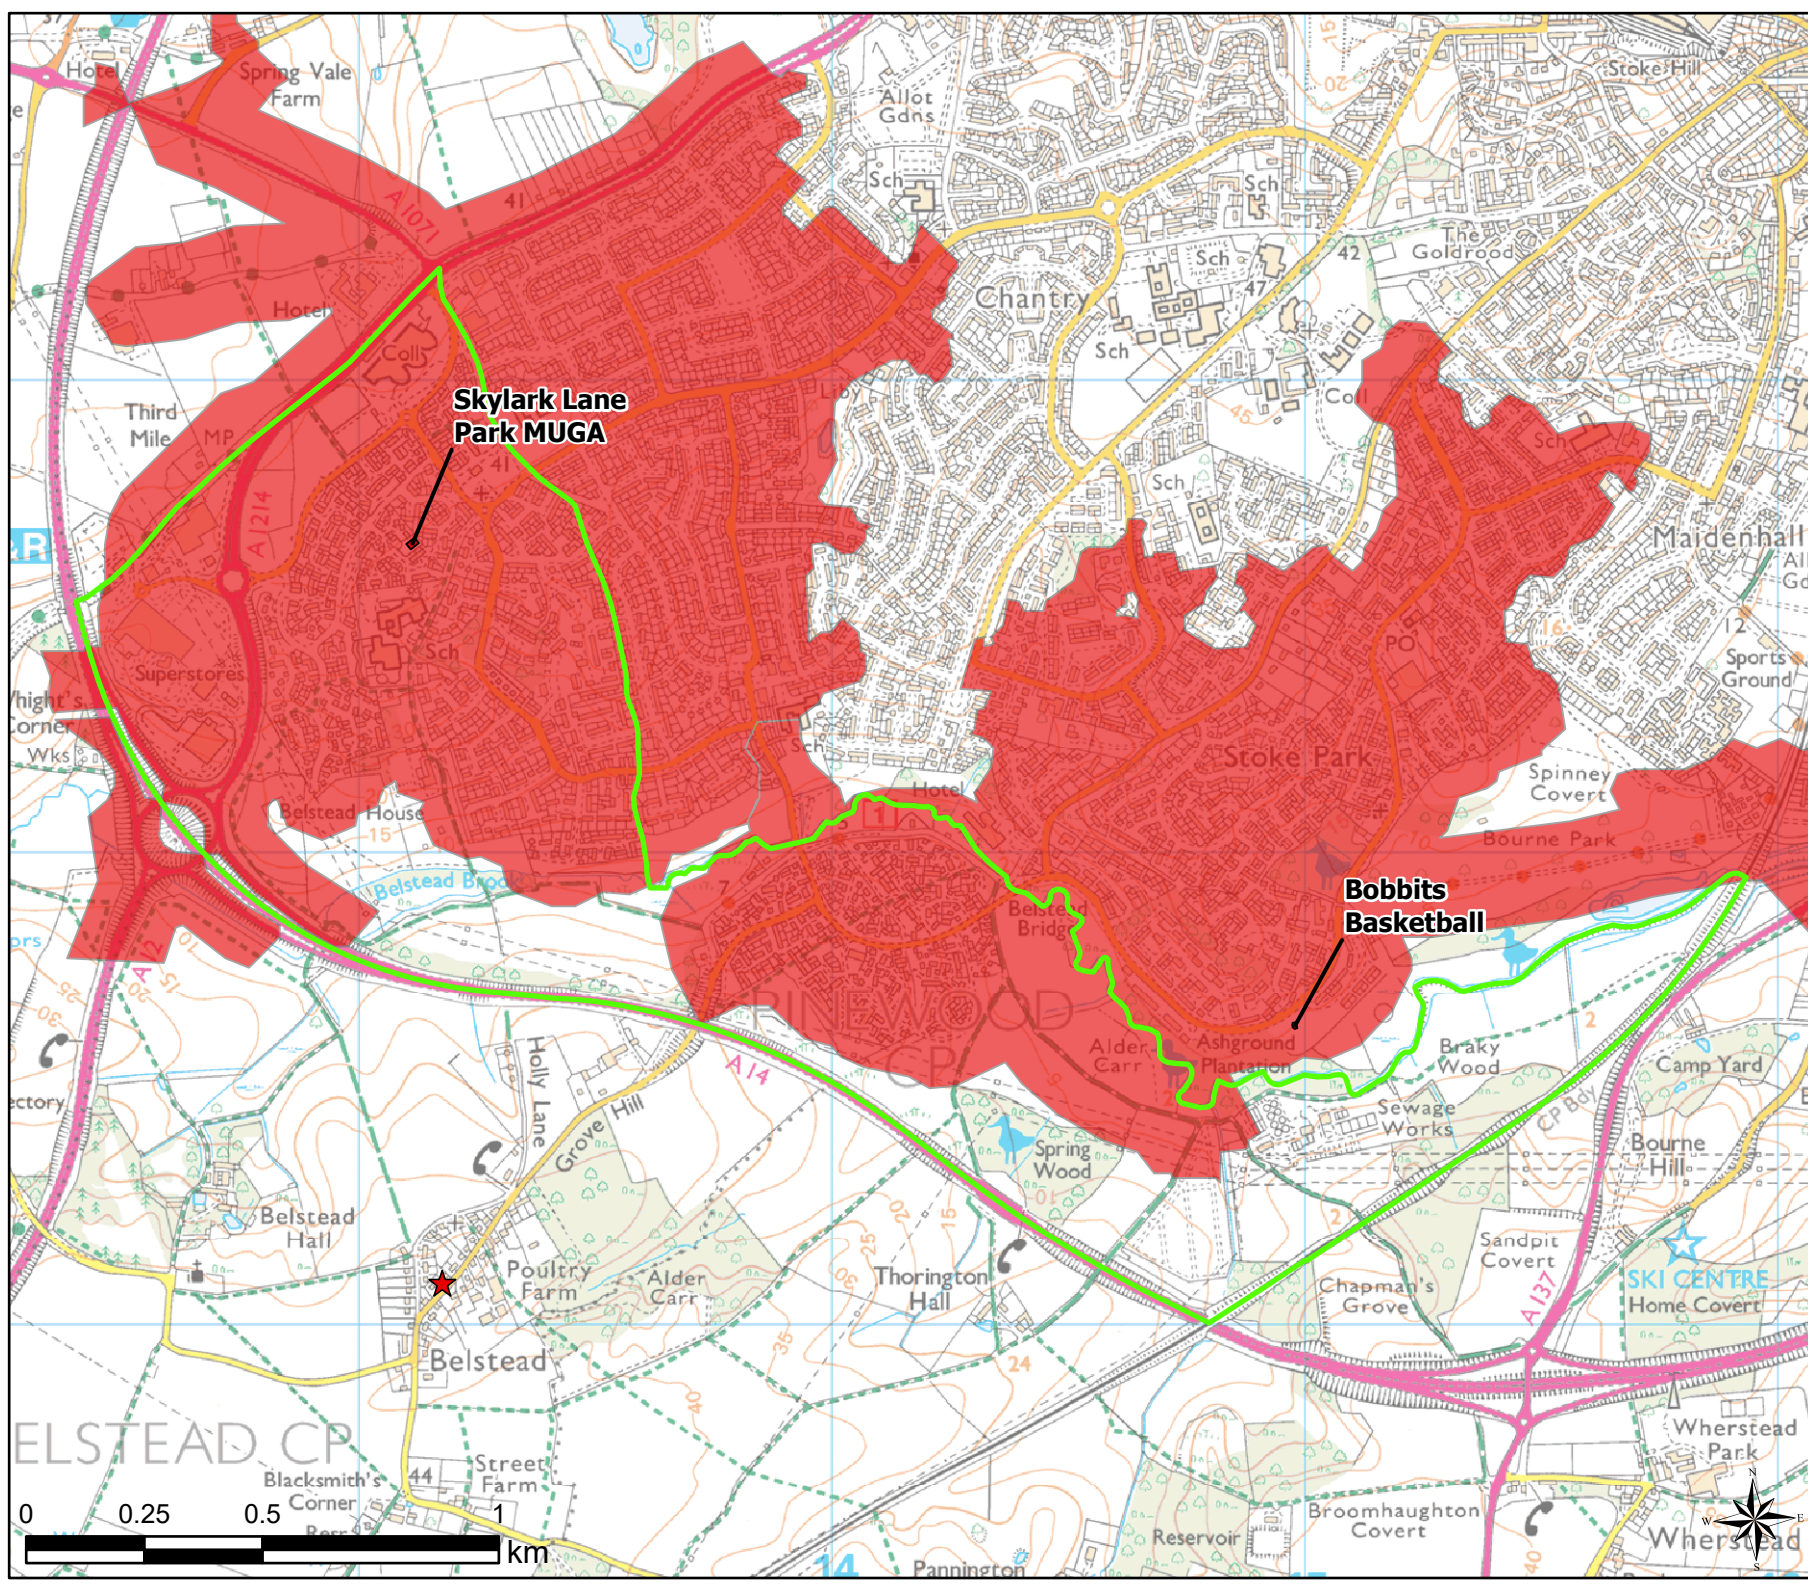

Open Space Study

Scale: 1:16,000

Map Produced on: 15/05/2019

Play (Youth) Walking Buffers

Legend

- ★ 2011 OA Outside Buffer
- OpenSpace
- Typology
- Play (Youth)
- 20 Minute Walking Buffer
- Parish > 4000 Residents
- Pass Standard

Open Space Study

Scale: 1:16,000

Map Produced on: 15/05/2019

Stowmarket
Play (Youth) Walking Buffers

Legend

- ★ 2011 OA Outside Buffer
- OpenSpace
- Typology
- Play (Youth)
- 20 Minute Walking Buffer
- Parish > 4000 Residents
- Shortfall