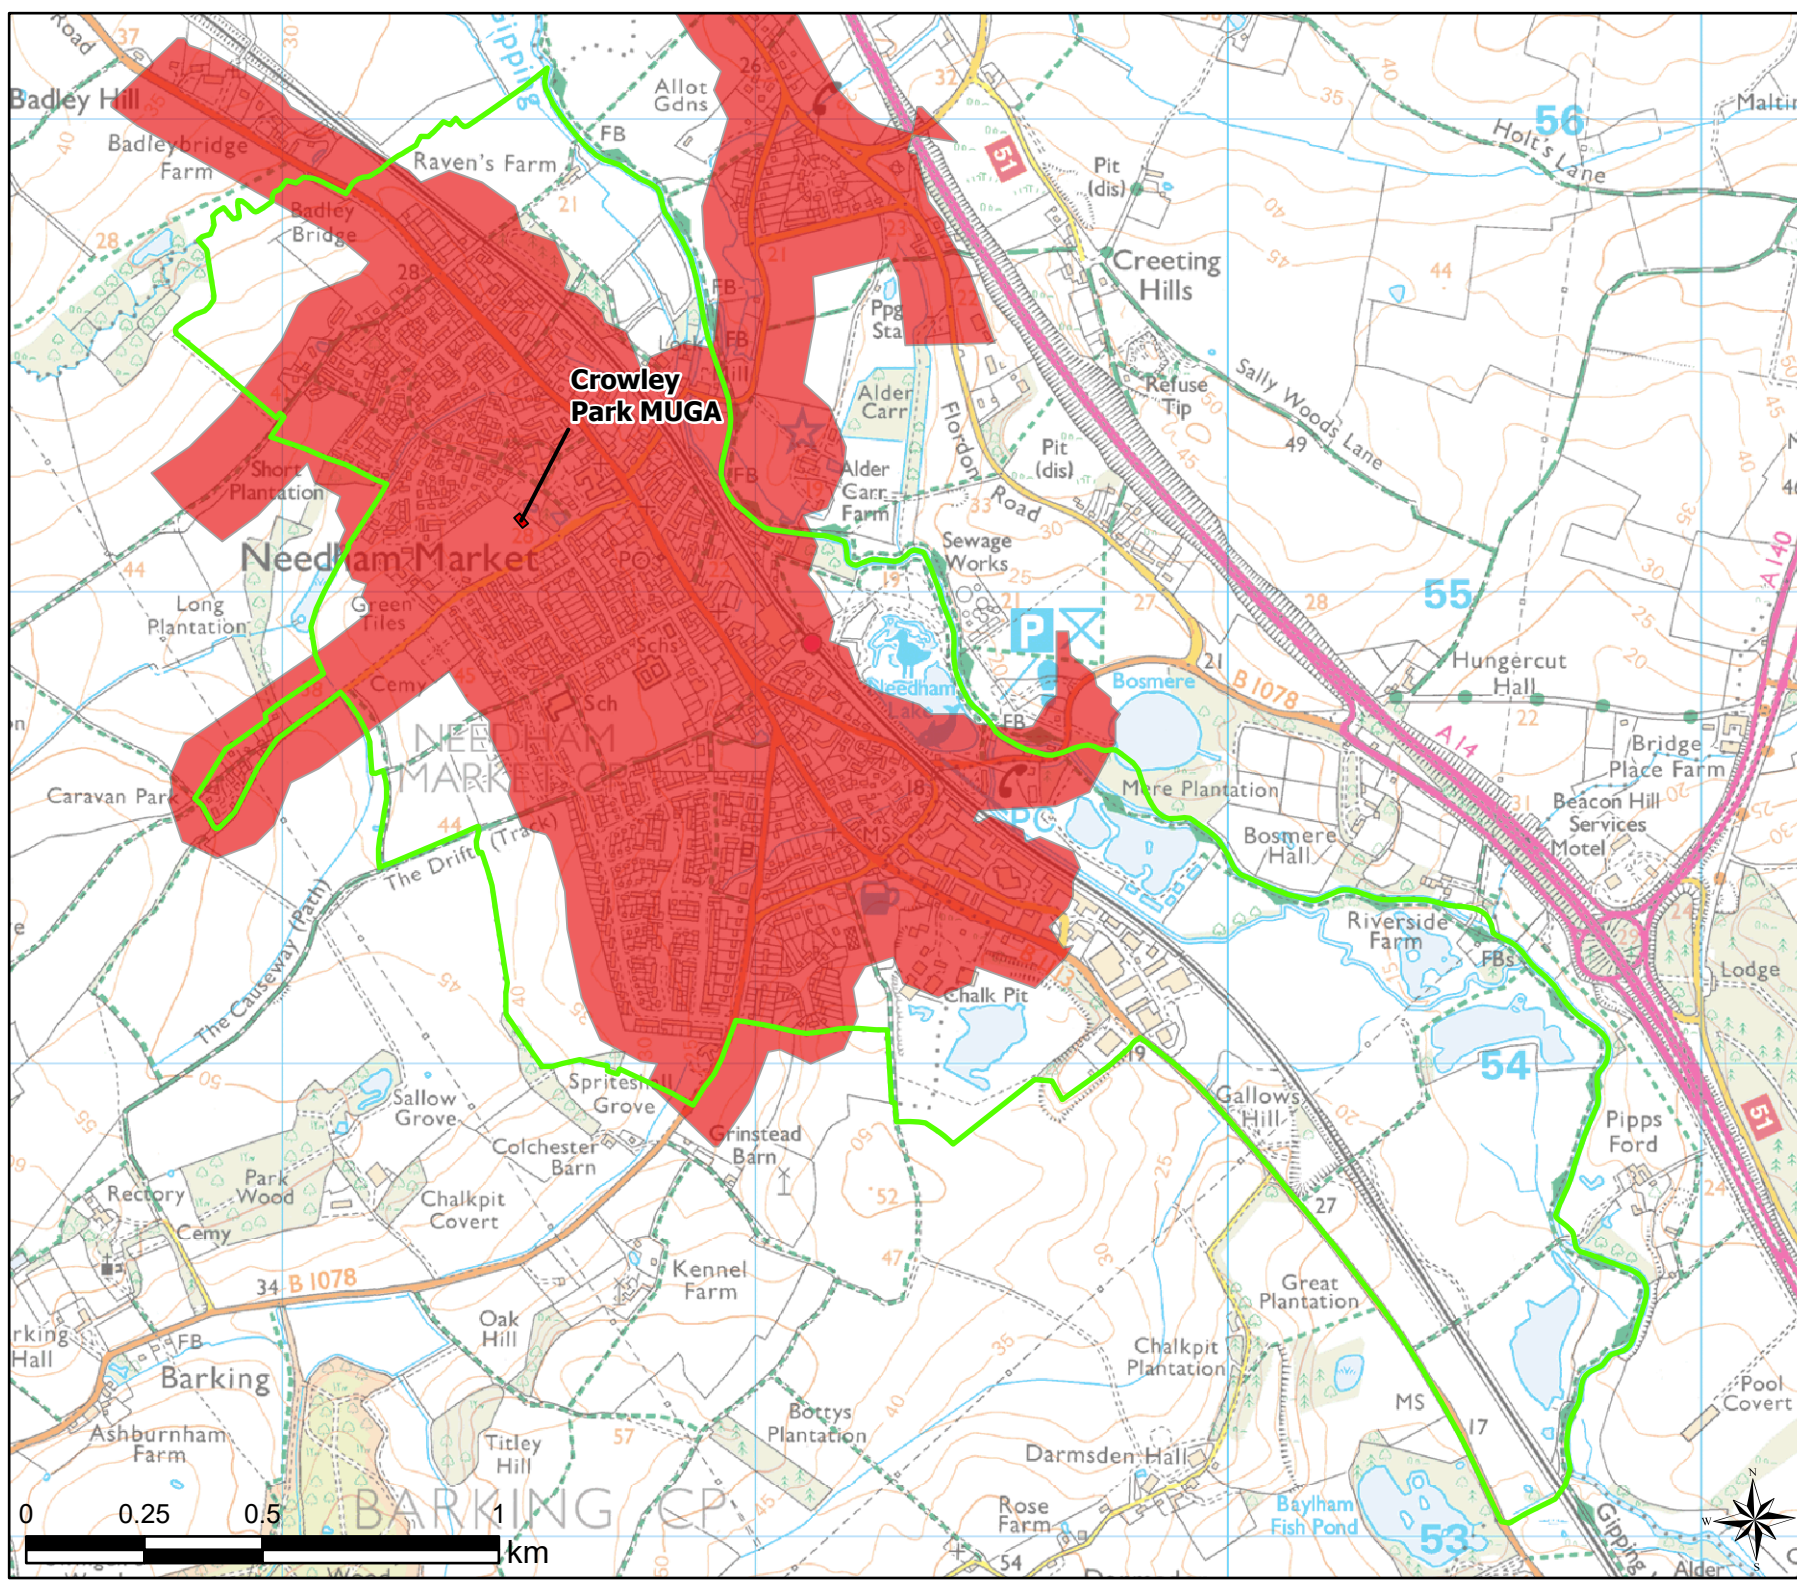

Needham Market
Play (Youth) Walking Buffers

Legend

- ★ 2011 OA Outside Buffer
- OpenSpace
- Typology
- Play (Youth)
- 20 Minute Walking Buffer
- Parish > 4000 Residents
- Pass Standard

Open Space Study

Scale: 1:16,000

Map Produced on: 15/05/2019