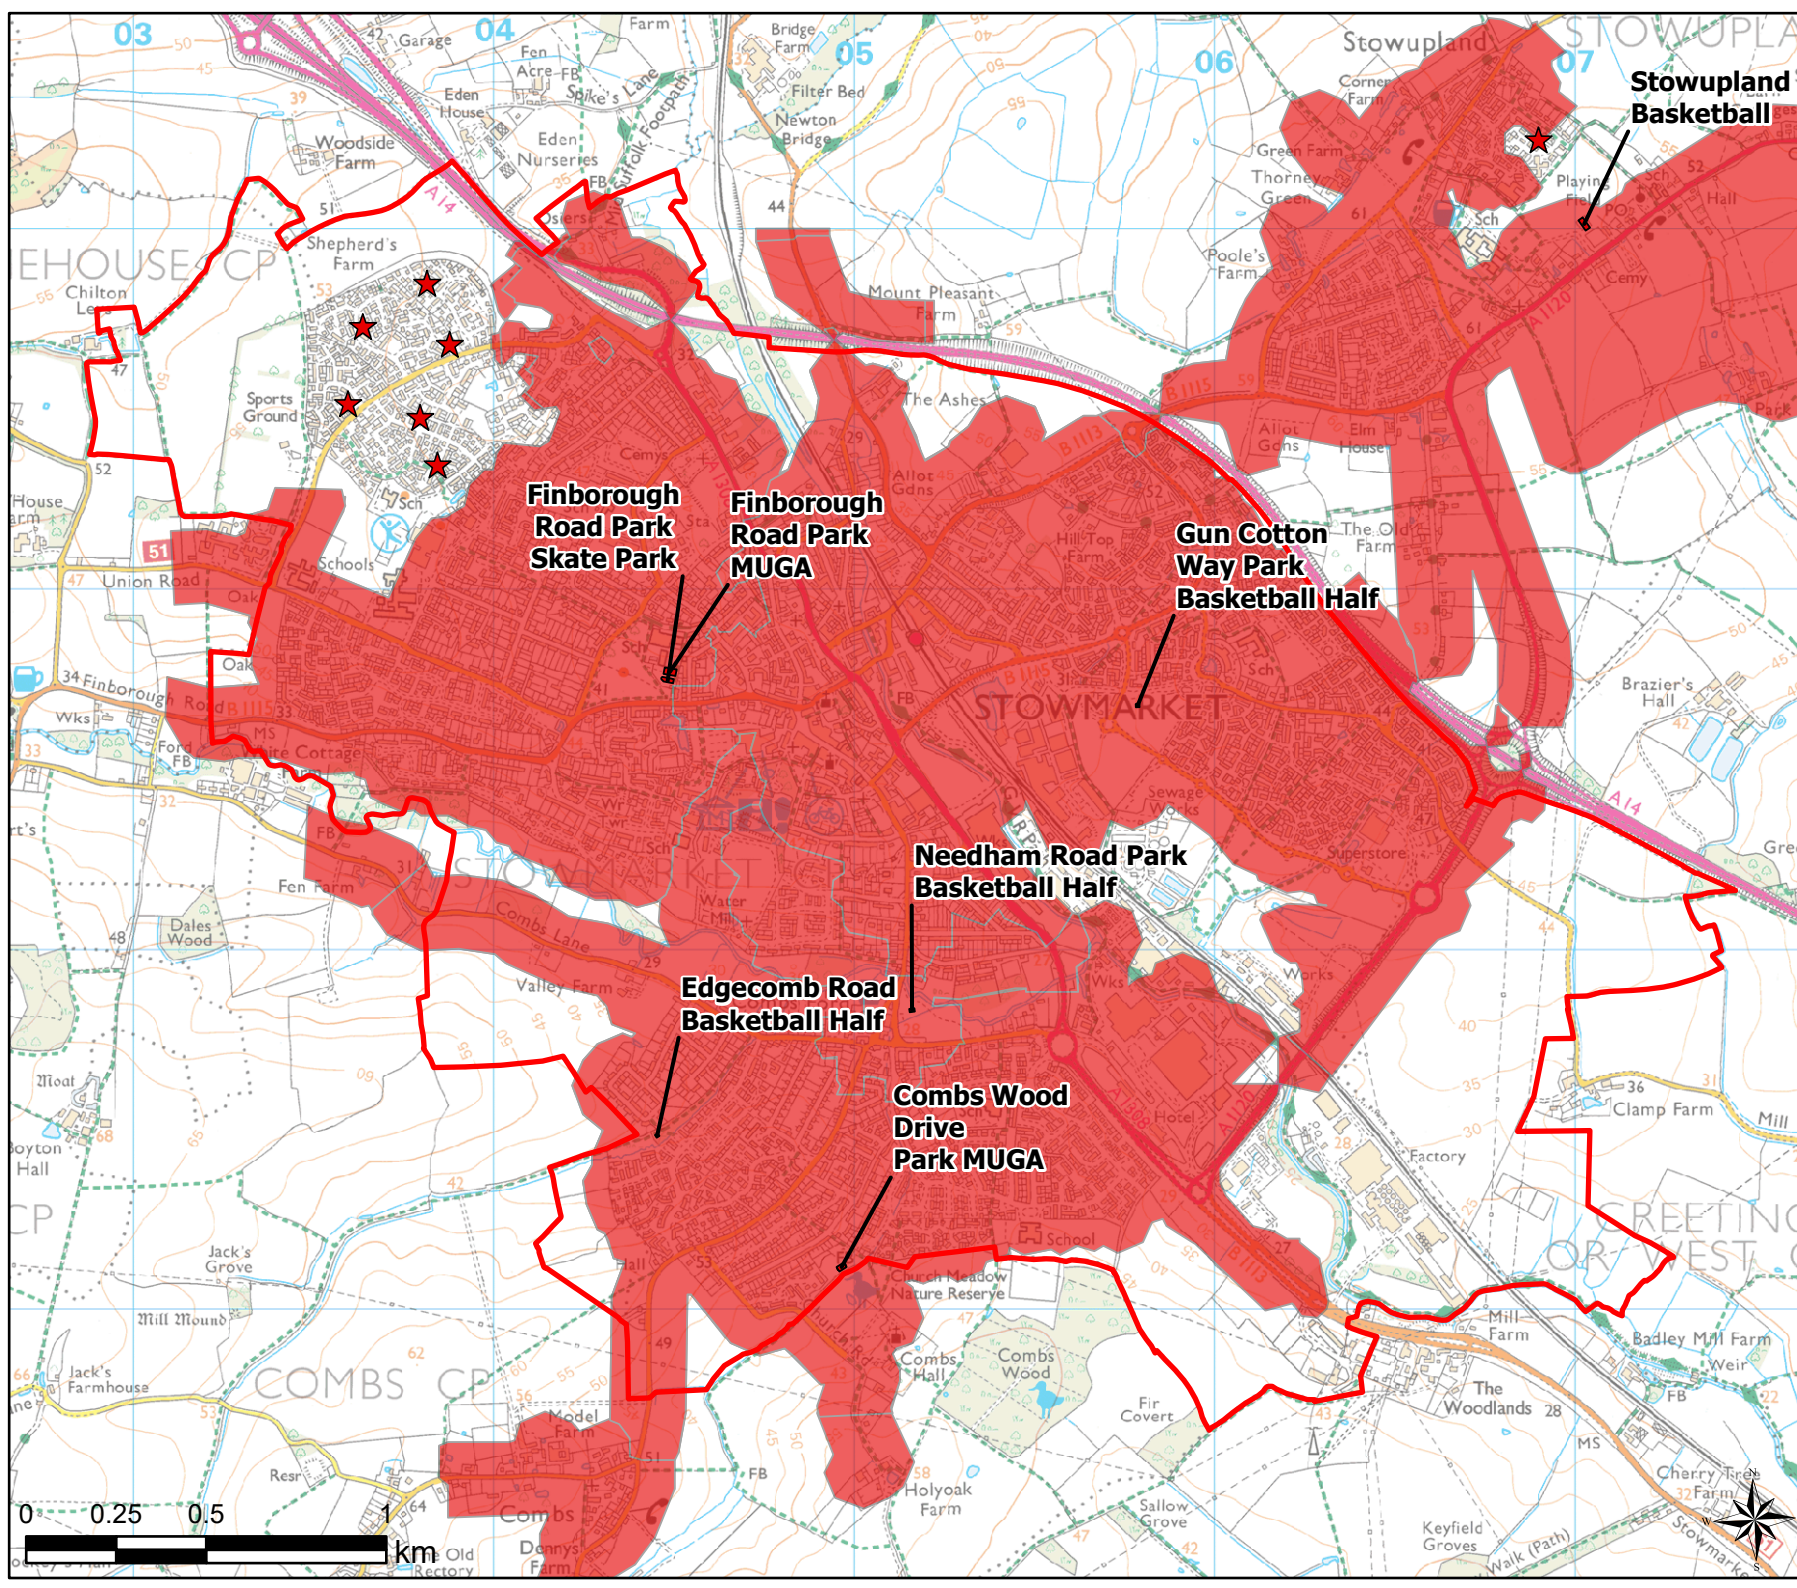

Open Space Study

Scale: 1:16,000

Map Produced on: 15/05/2019

Play (Youth) Walking Buffers

Legend

- ★ 2011 OA Outside Buffer
- OpenSpace
- Typology
- Play (Youth)
- 20 Minute Walking Buffer
- Parish > 4000 Residents
- Pass Standard

Open Space Study

Scale: 1:16,000

Map Produced on: 15/05/2019

Stowmarket
Play (Youth) Walking Buffers

Legend

- ★ 2011 OA Outside Buffer
- OpenSpace
- Typology
- Play (Youth)
- 20 Minute Walking Buffer
- Parish > 4000 Residents
- Shortfall

Open Space Study

Scale: 1:19,000

Map Produced on: 15/05/2019