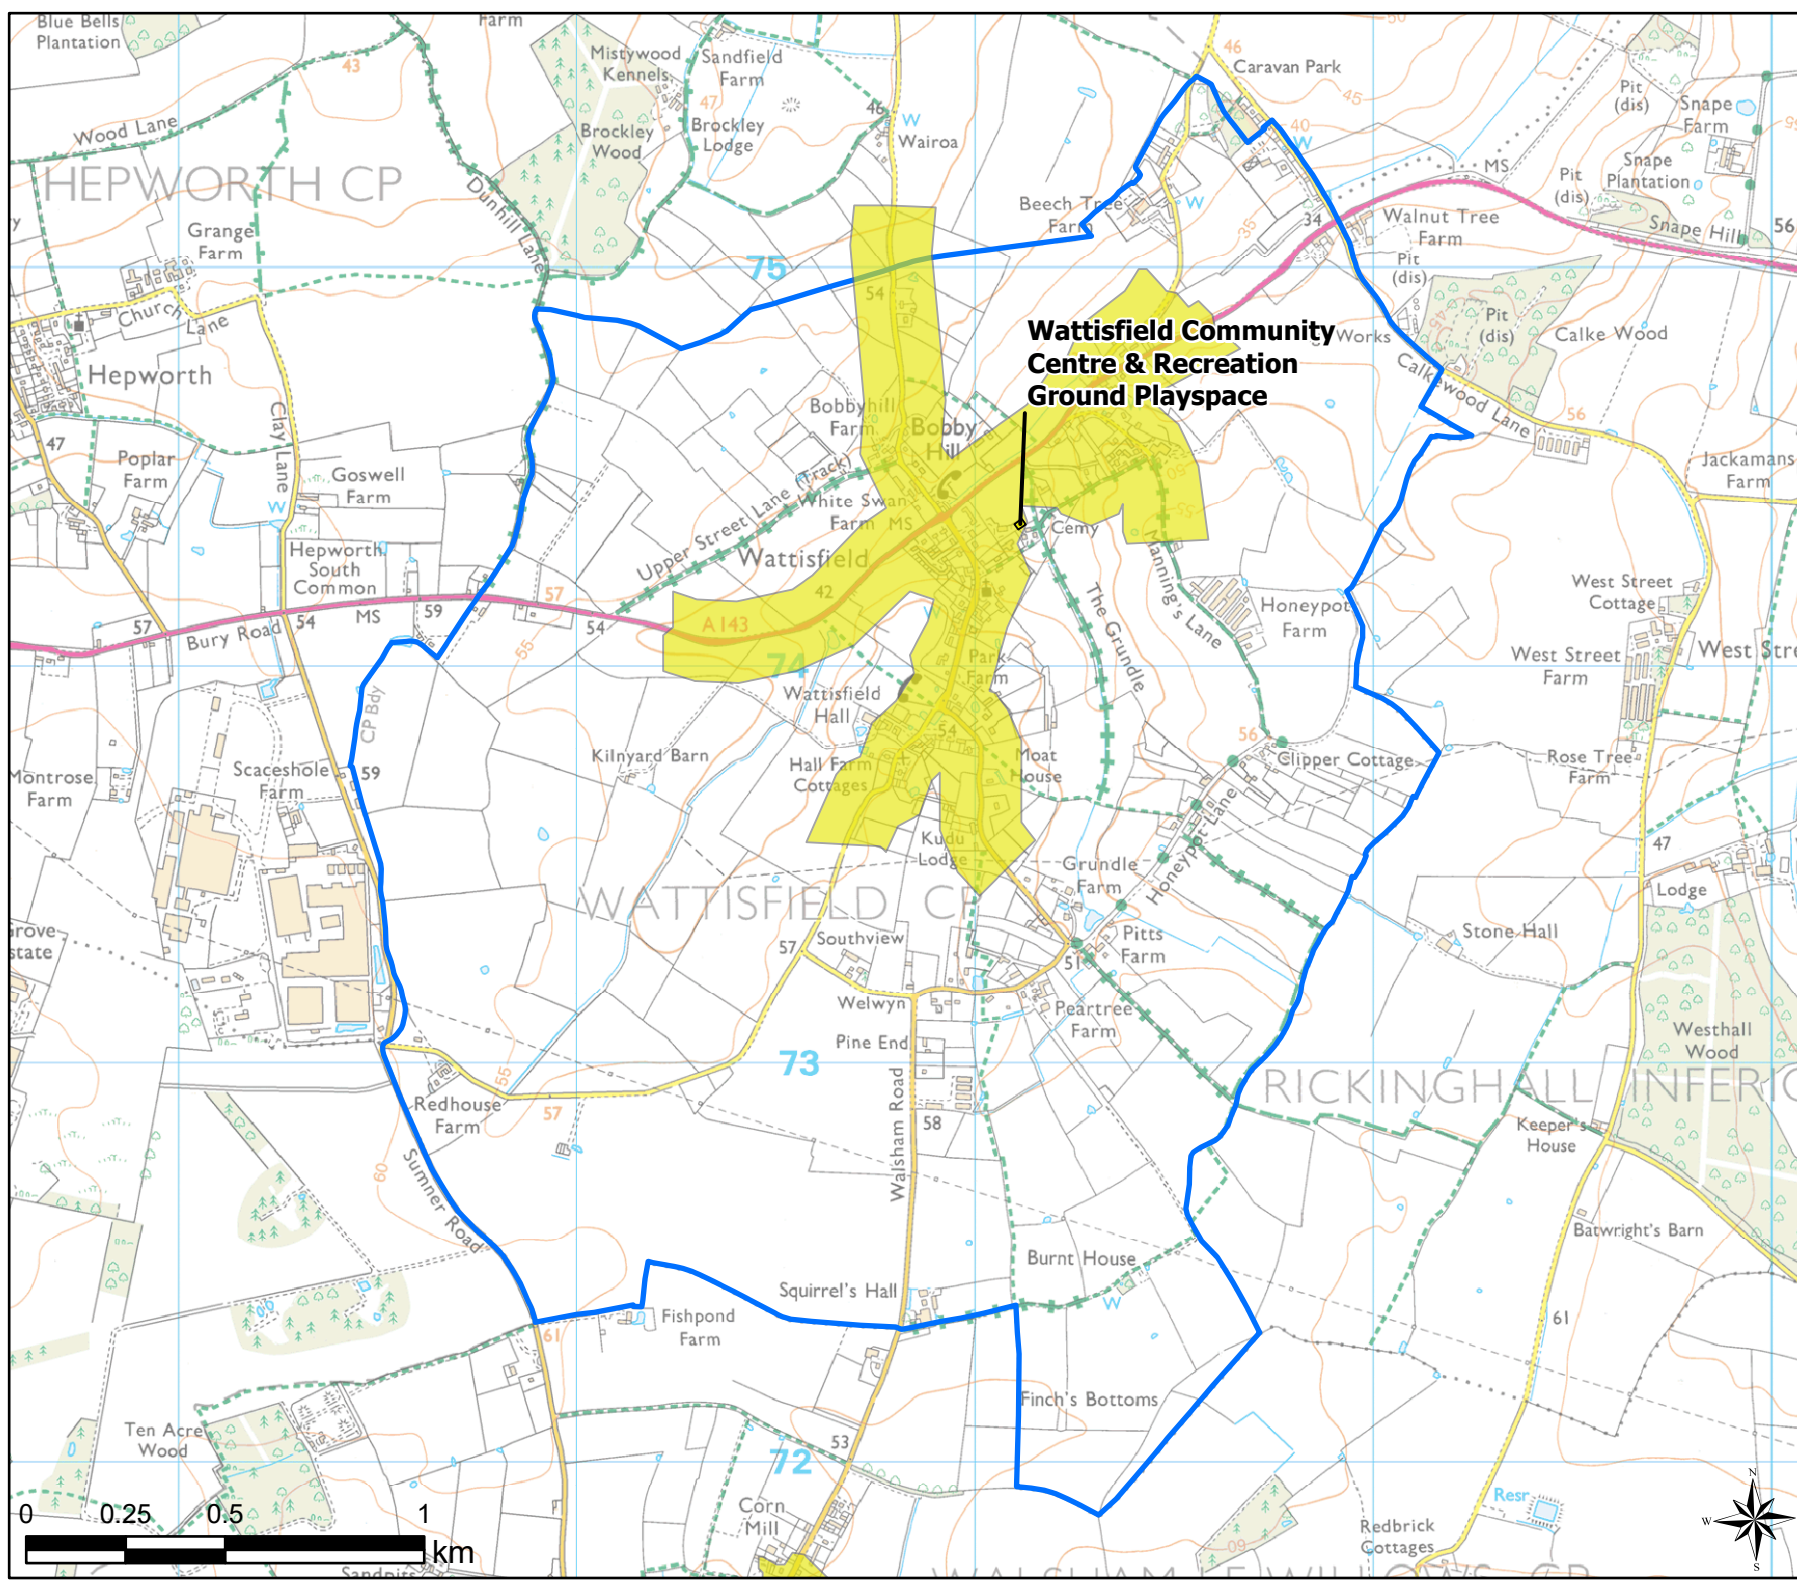

Wattisfield

Play (Child) Walking Buffers

Legend

- Parish Boundary
- 12 Minute Walking Buffers
- OpenSpace
- Typology
- Play (Child)

Open Space Study

Scale: 1:19,000

Map Produced on: 13/05/2019