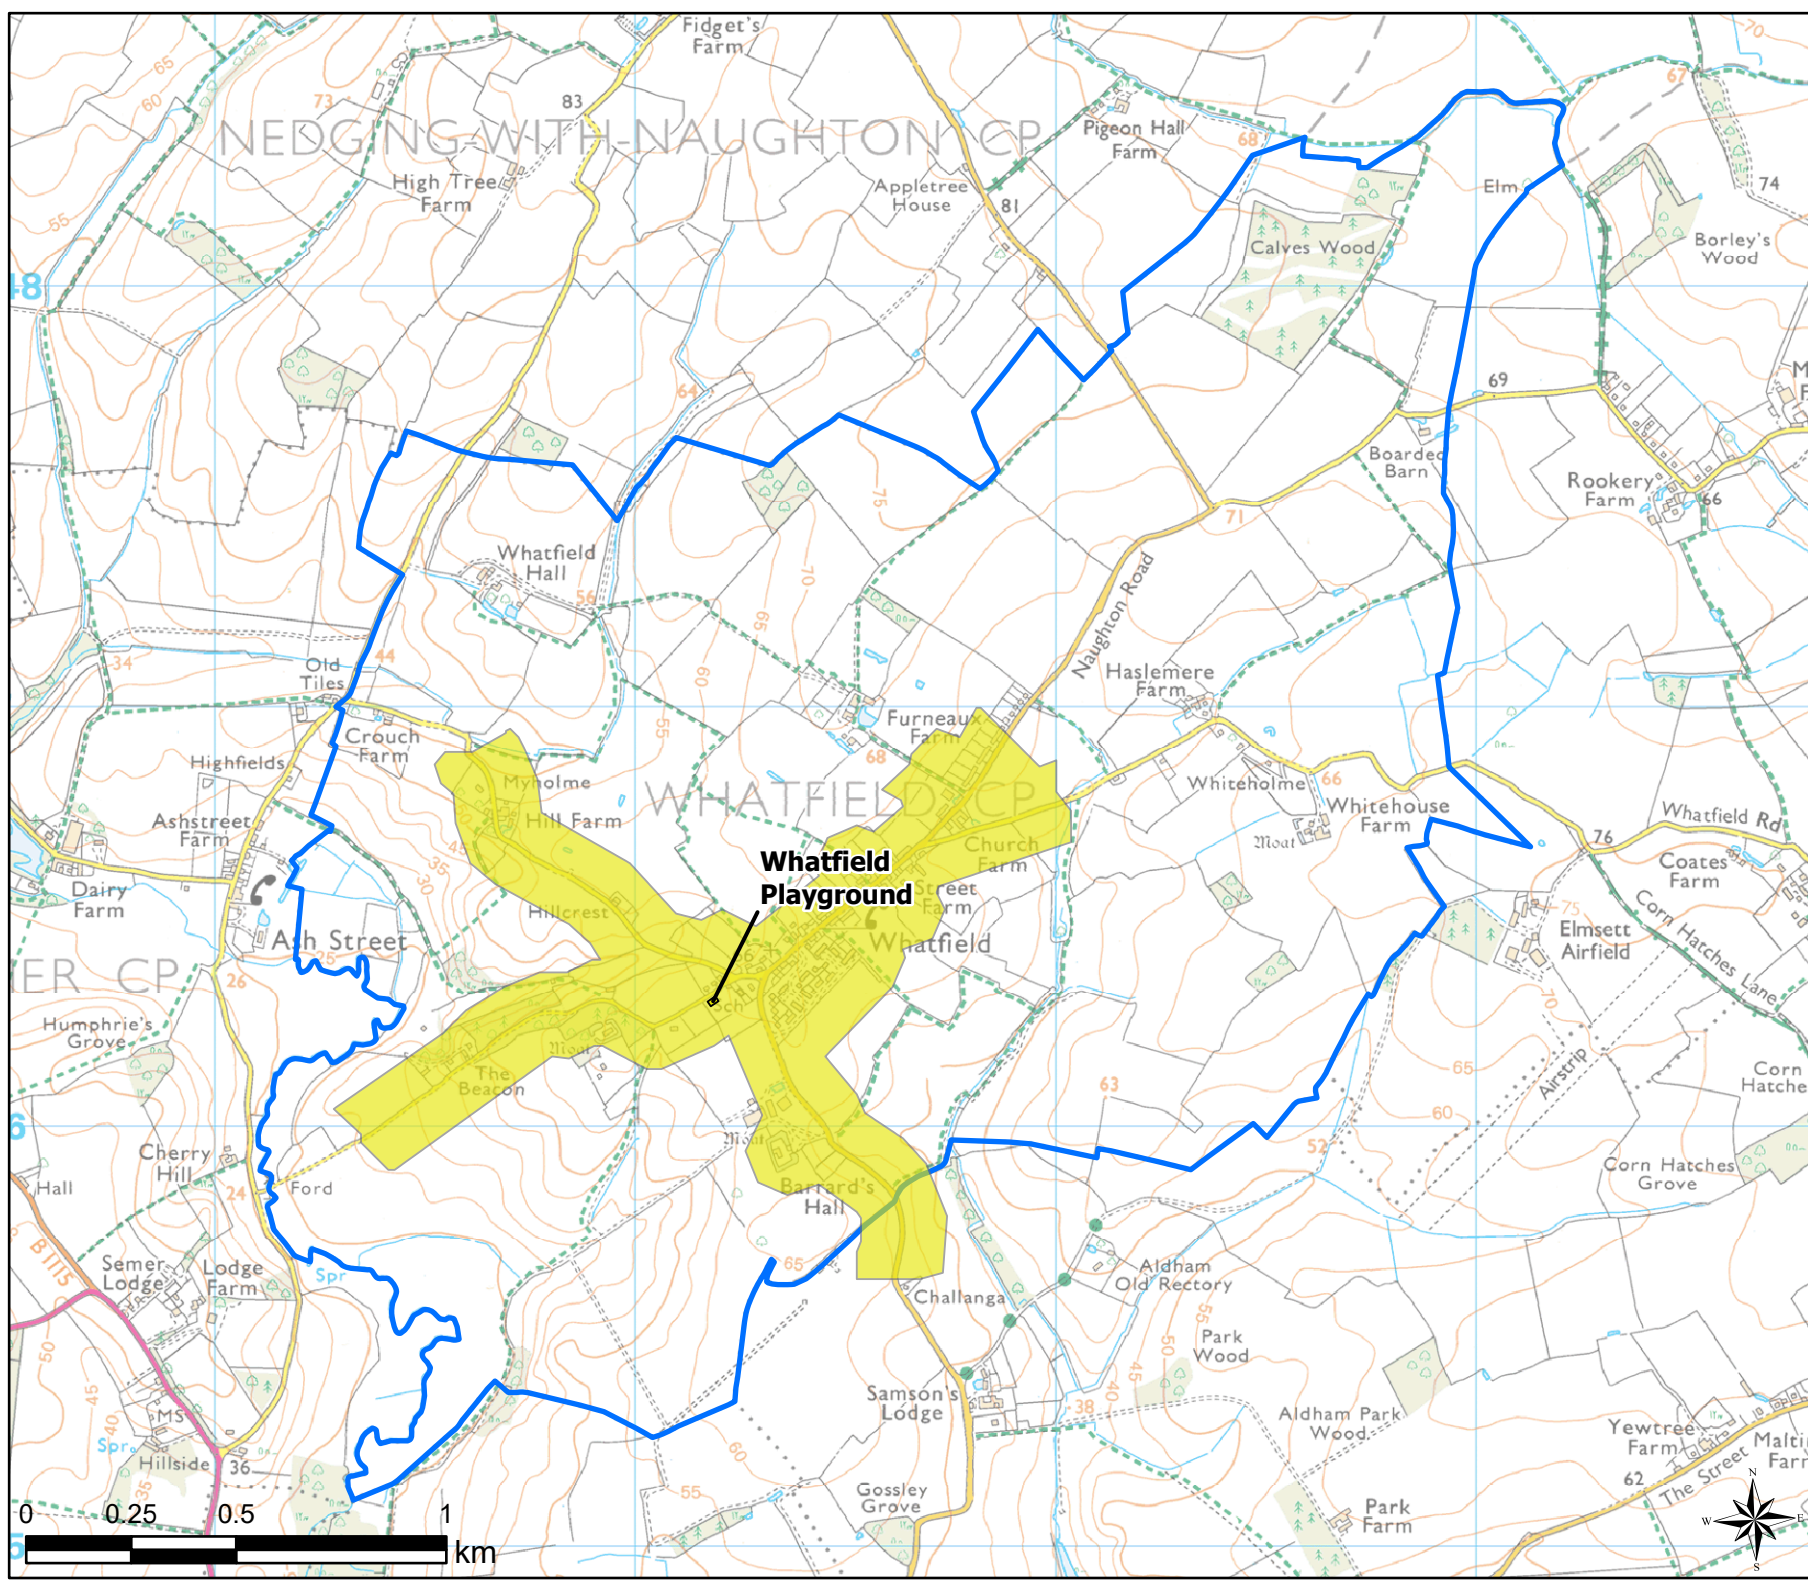

Open Space Study

Scale: 1:22,000

Map Produced on: 13/05/2019

Whatfield

Play (Child) Walking Buffers

Legend

-  Parish Boundary
-  12 Minute Walking Buffers
- OpenSpace
- Typology
-  Play (Child)

Open Space Study