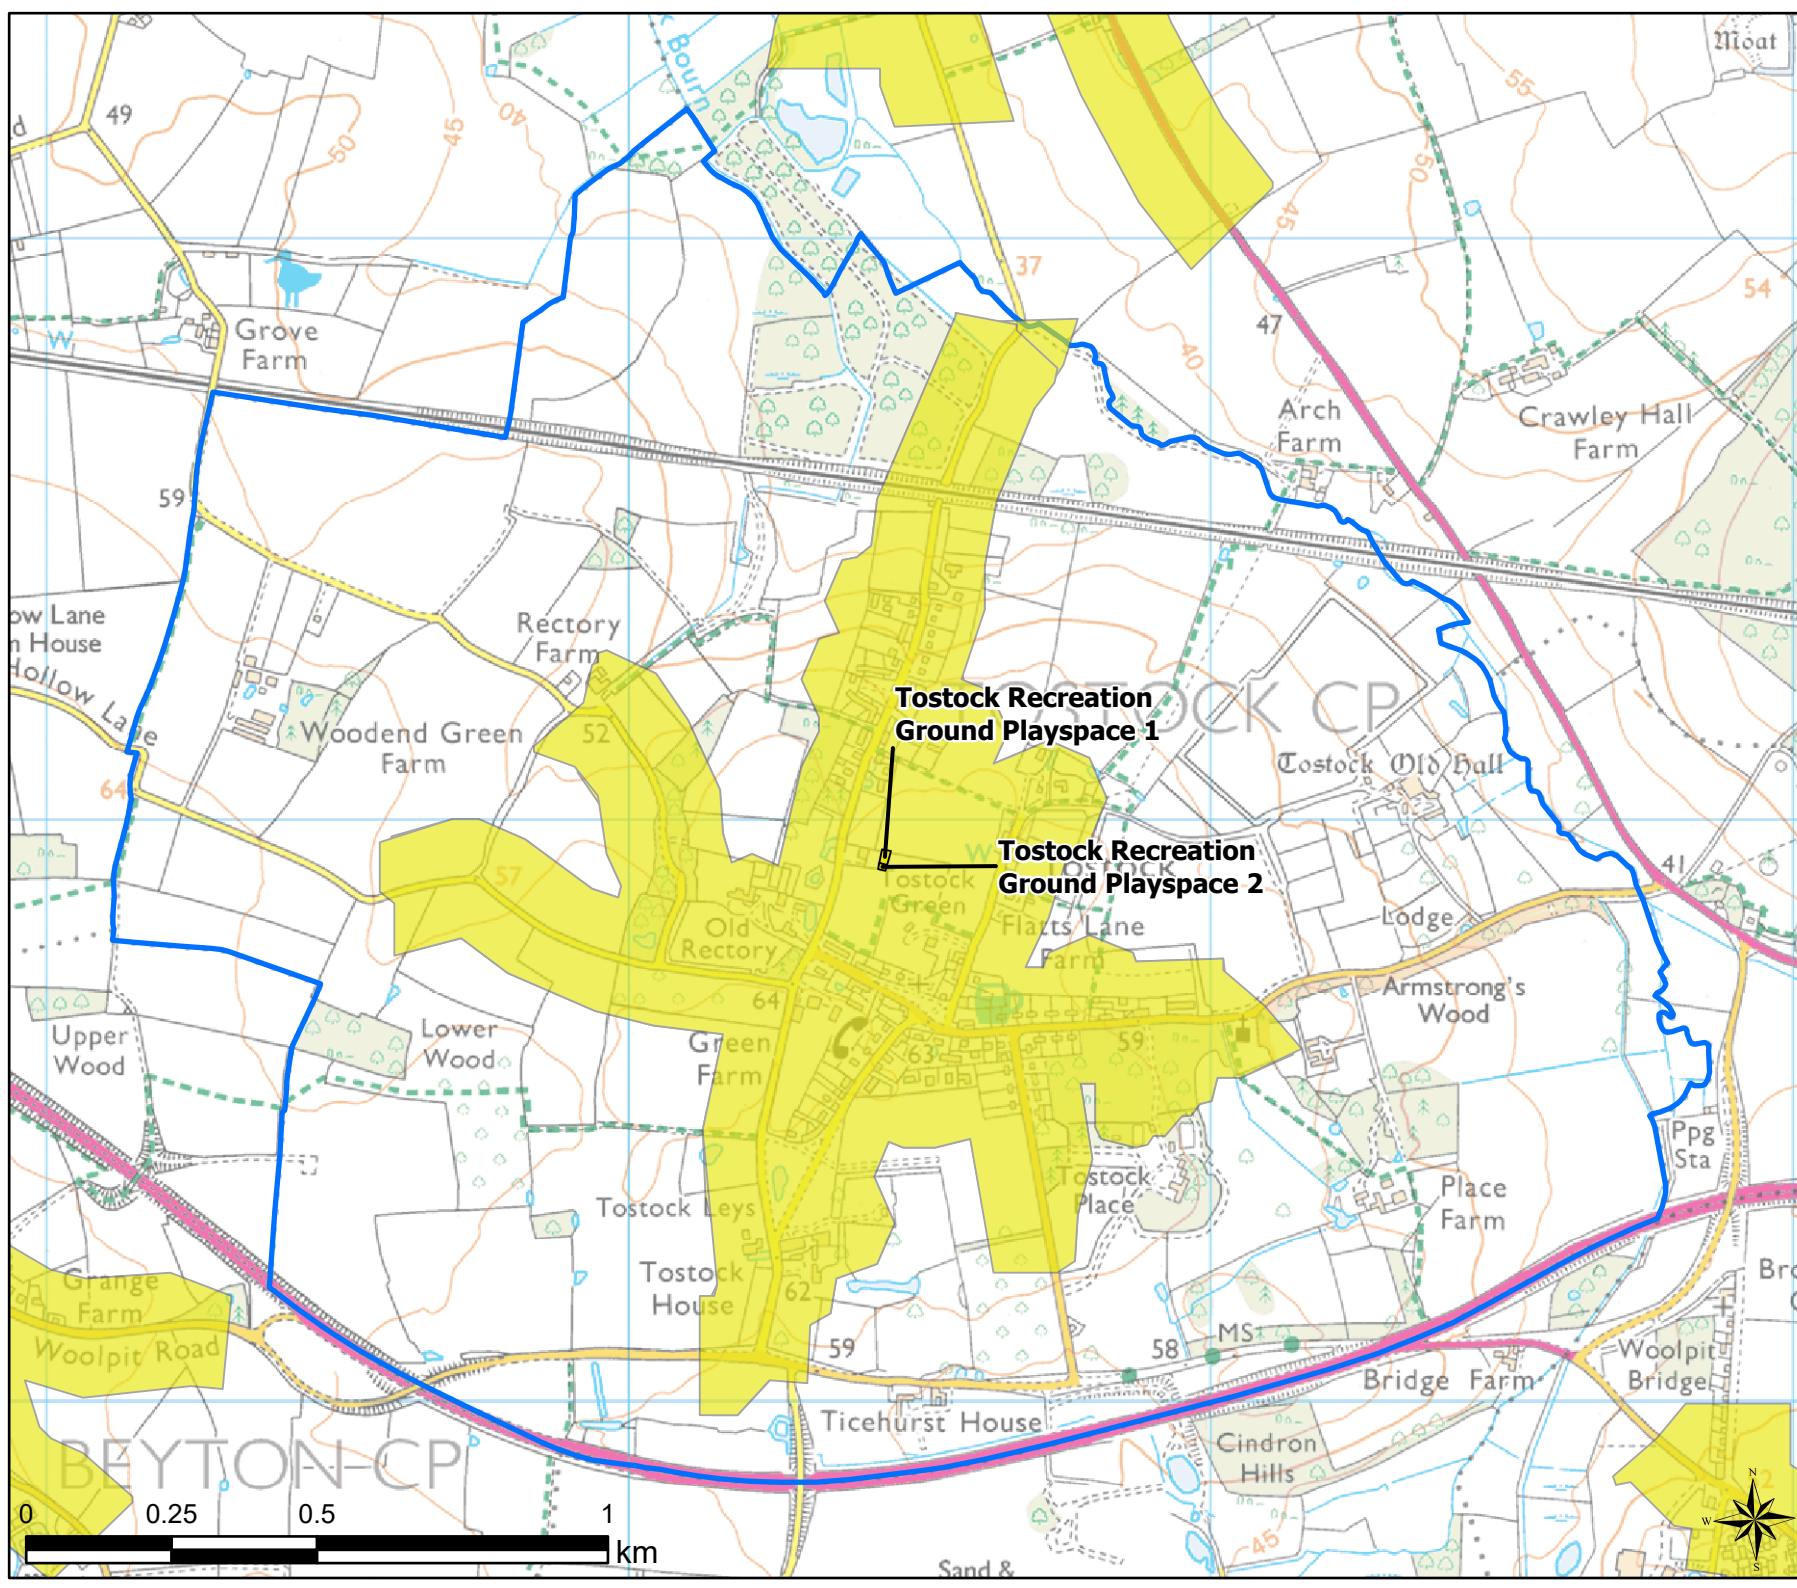

Open Space Study

Scale: 1:13,000

Map Produced on: 13/05/2019

Walsham-le-Willows

Play (Child) Walking Buffers

Legend

-  Parish Boundary
-  12 Minute Walking Buffers
-  OpenSpace
-  Typology
-  Play (Child)

Open Space Study