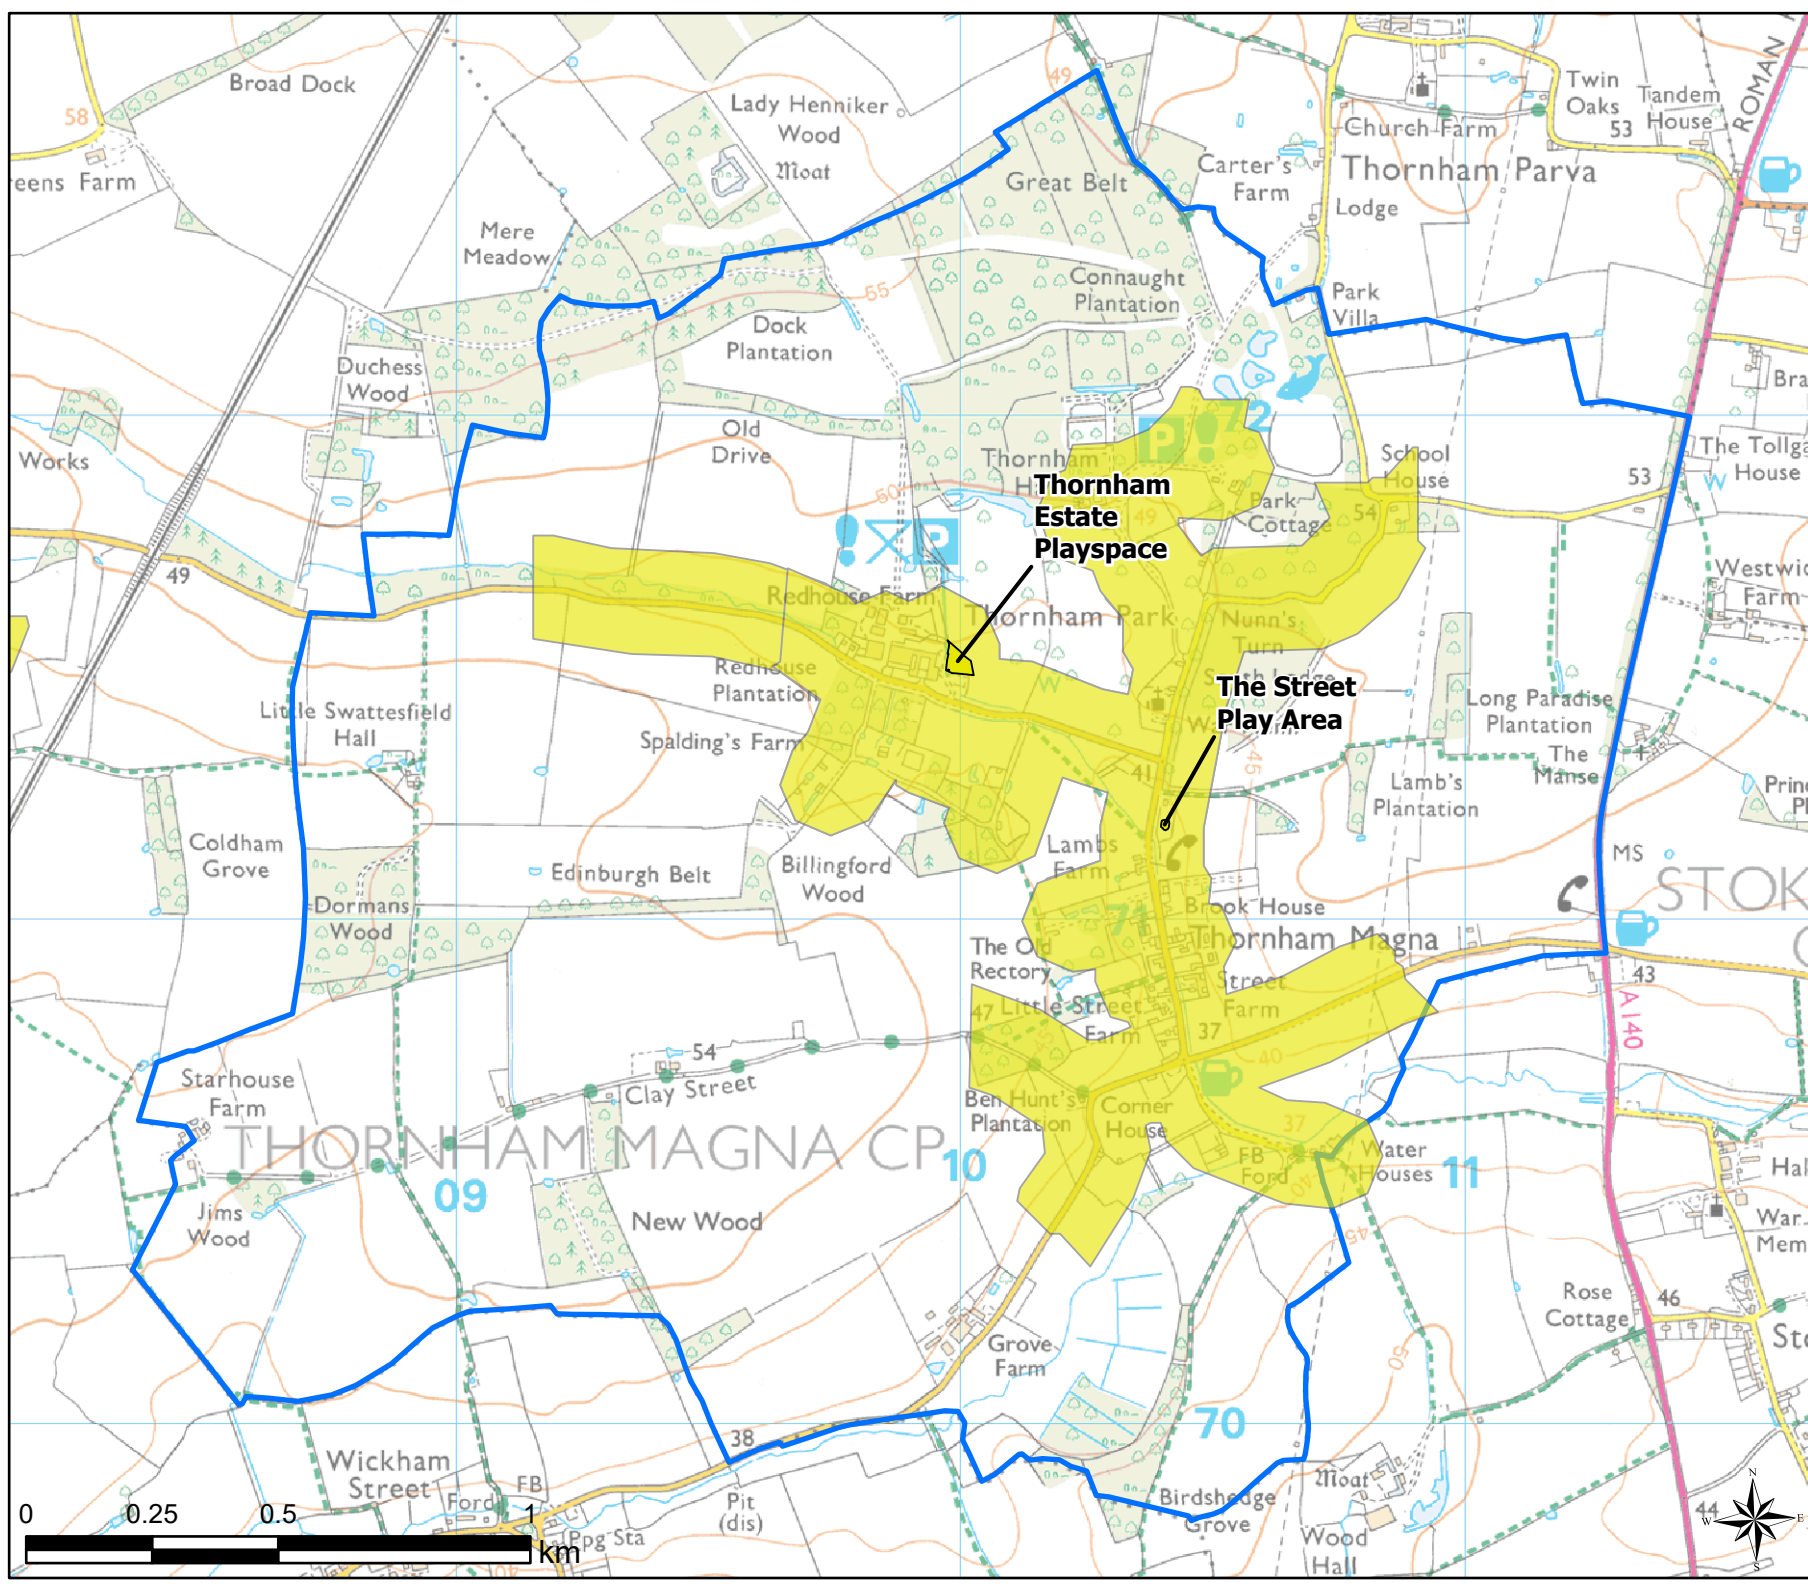

Thornham Magna
Play (Child) Walking Buffers

Legend

- Parish Boundary
- 12 Minute Walking Buffers
- OpenSpace
- Typology
- Play (Child)

Open Space Study

Scale: 1:15,000

Map Produced on: 13/05/2019