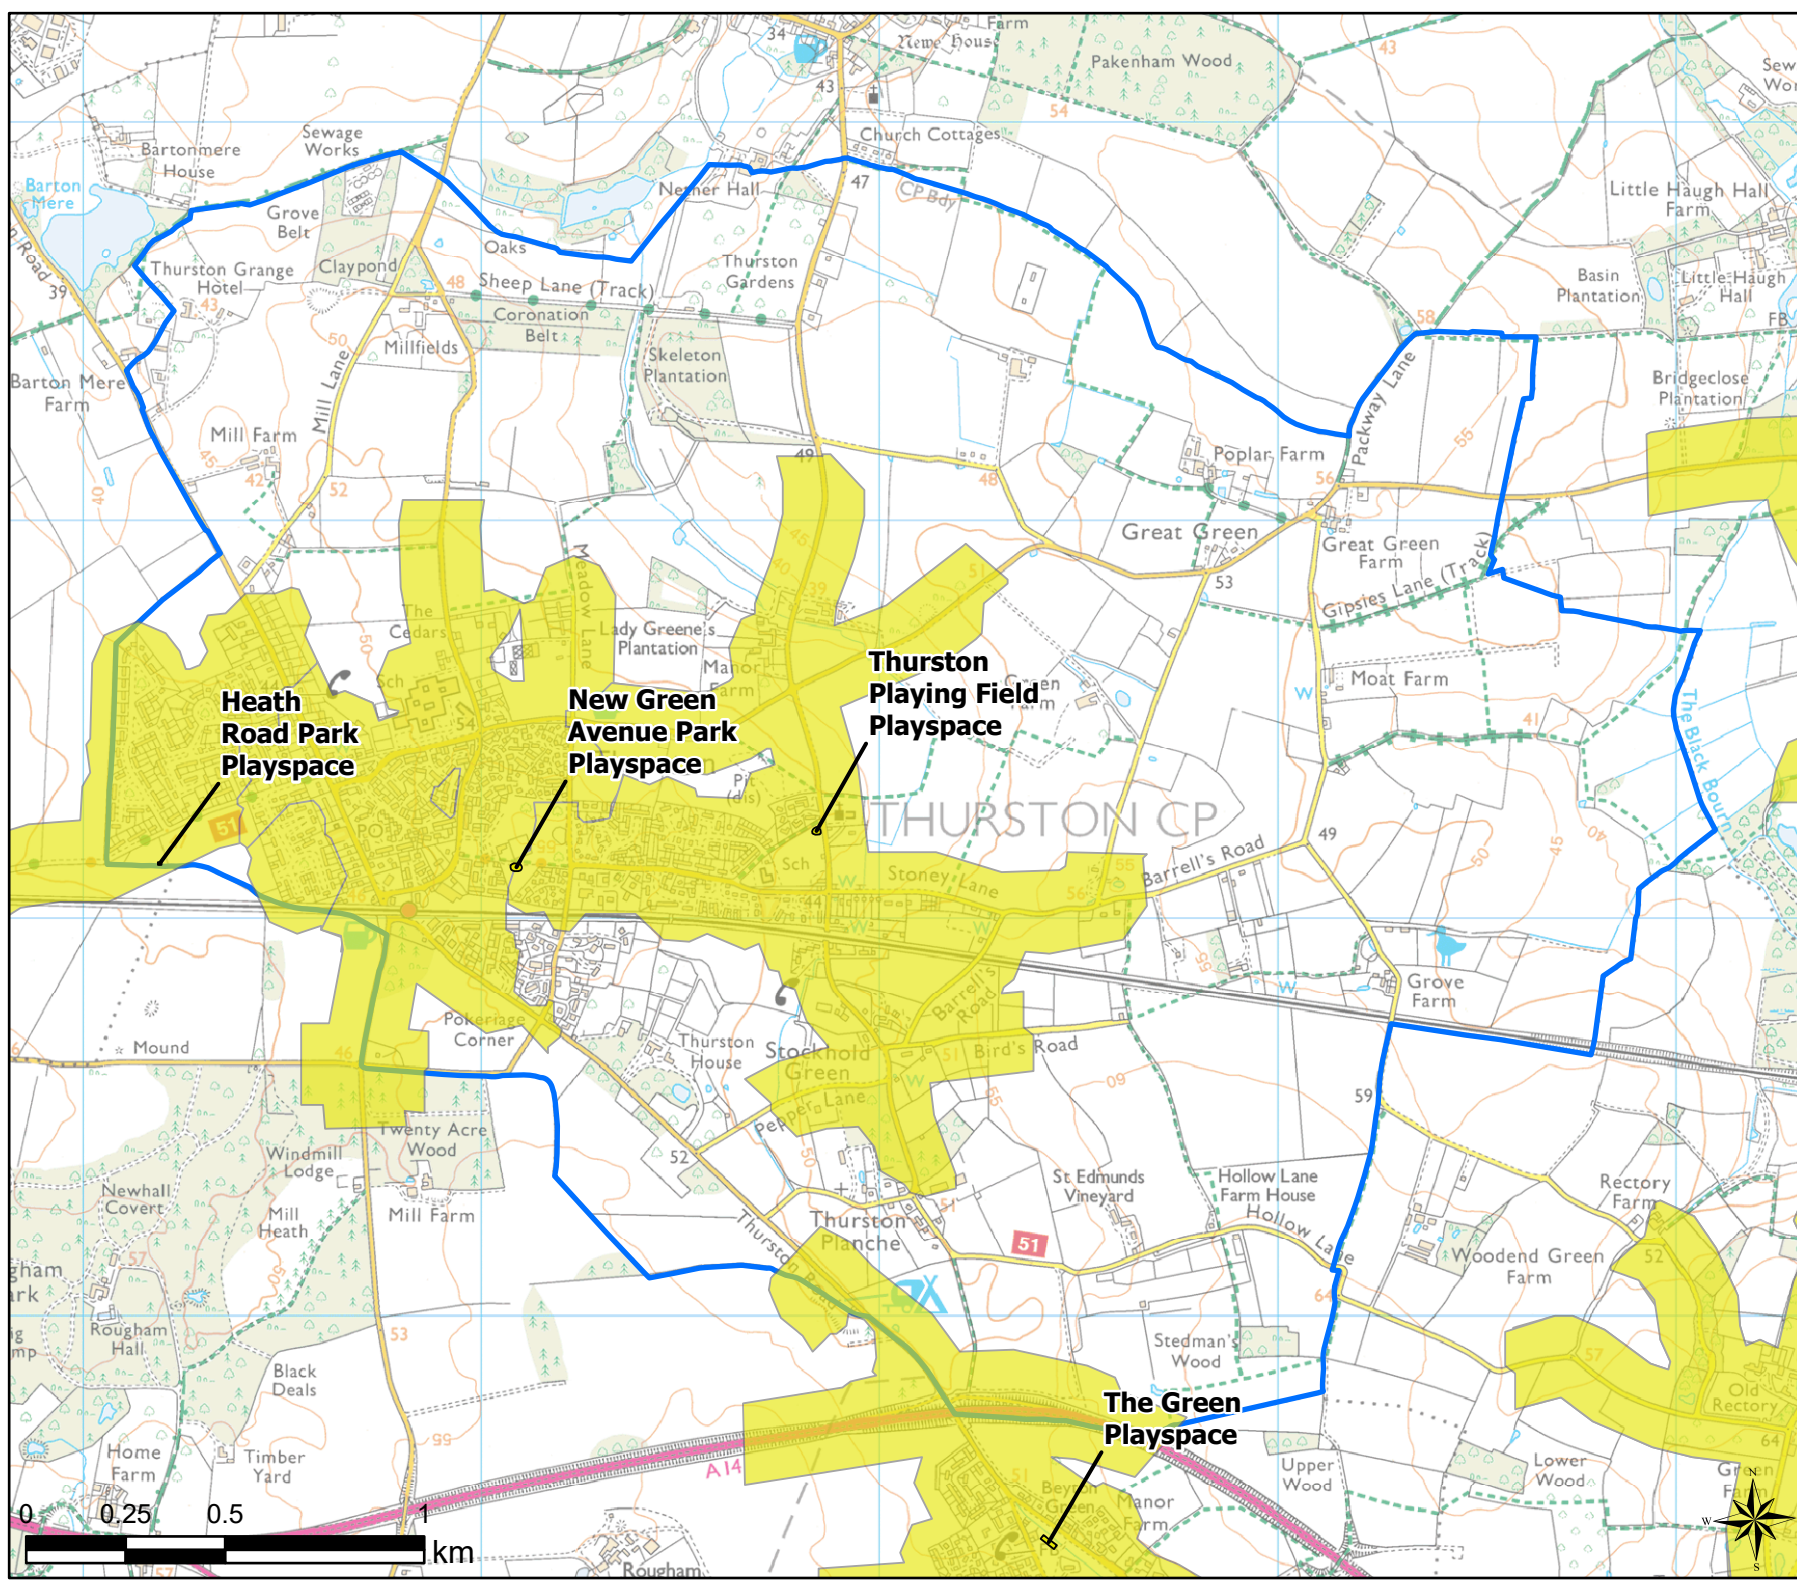

-  Parish Boundary
-  12 Minute Walking Buffers
- OpenSpace
- Typology
-  Play (Child)

Open Space Study

Scale: 1:24,000

Map Produced on: 13/05/2019

Thurston

Play (Child) Walking Buffers

Legend

-  Parish Boundary
-  12 Minute Walking Buffers
- OpenSpace
- Typology
-  Play (Child)