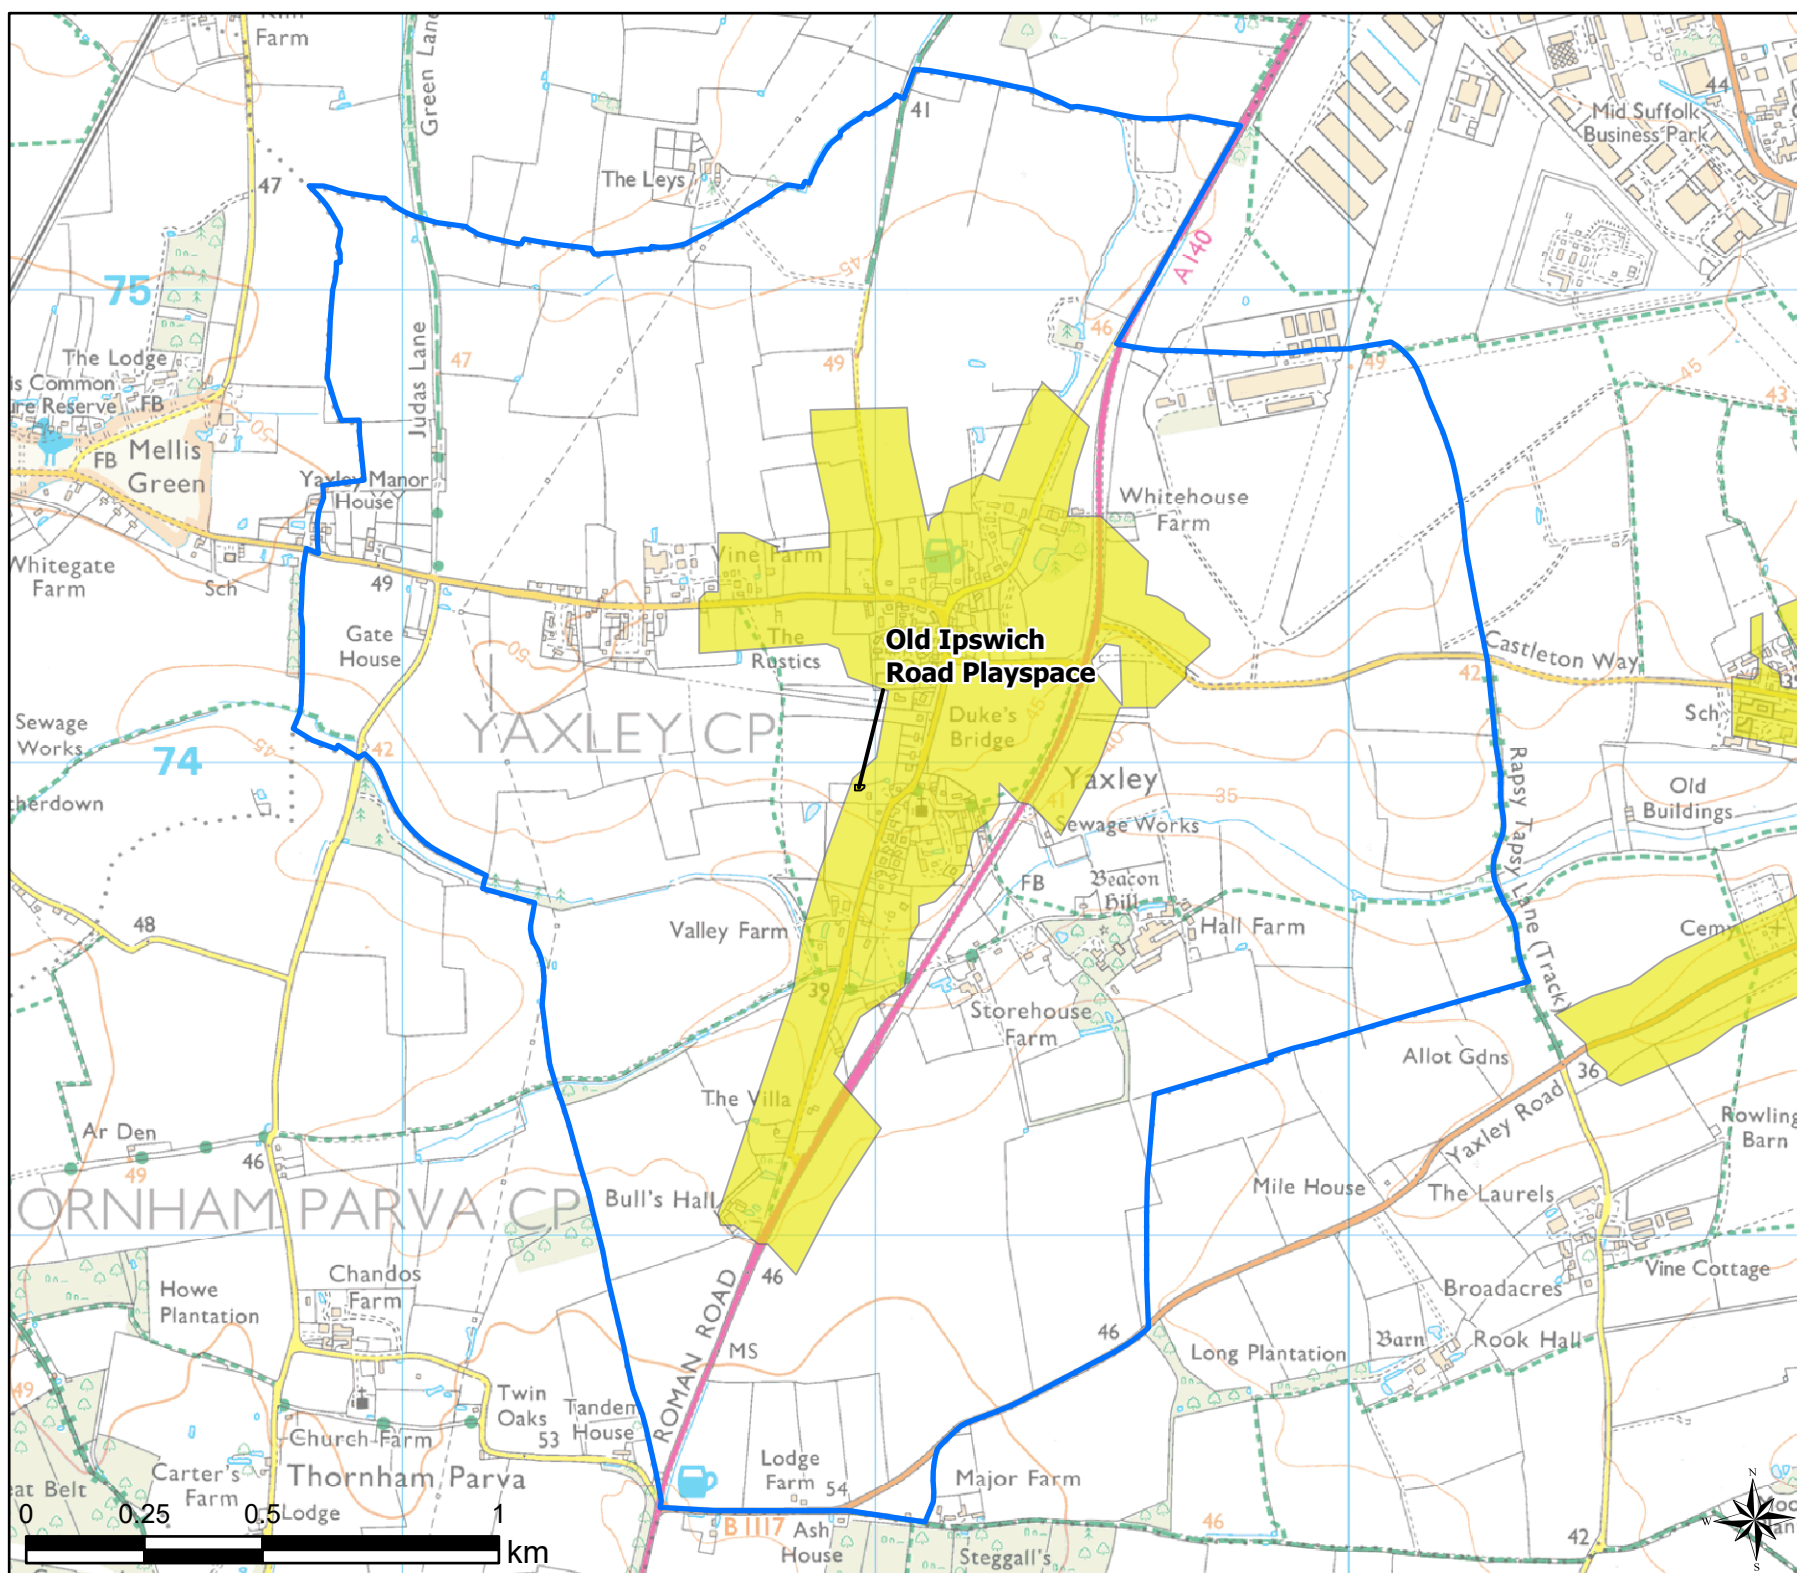

Legend

- Parish Boundary
- 12 Minute Walking Buffers
- OpenSpace
- Typology
- Play (Child)

Open Space Study

Scale: 1:16,000

Map Produced on: 13/05/2019