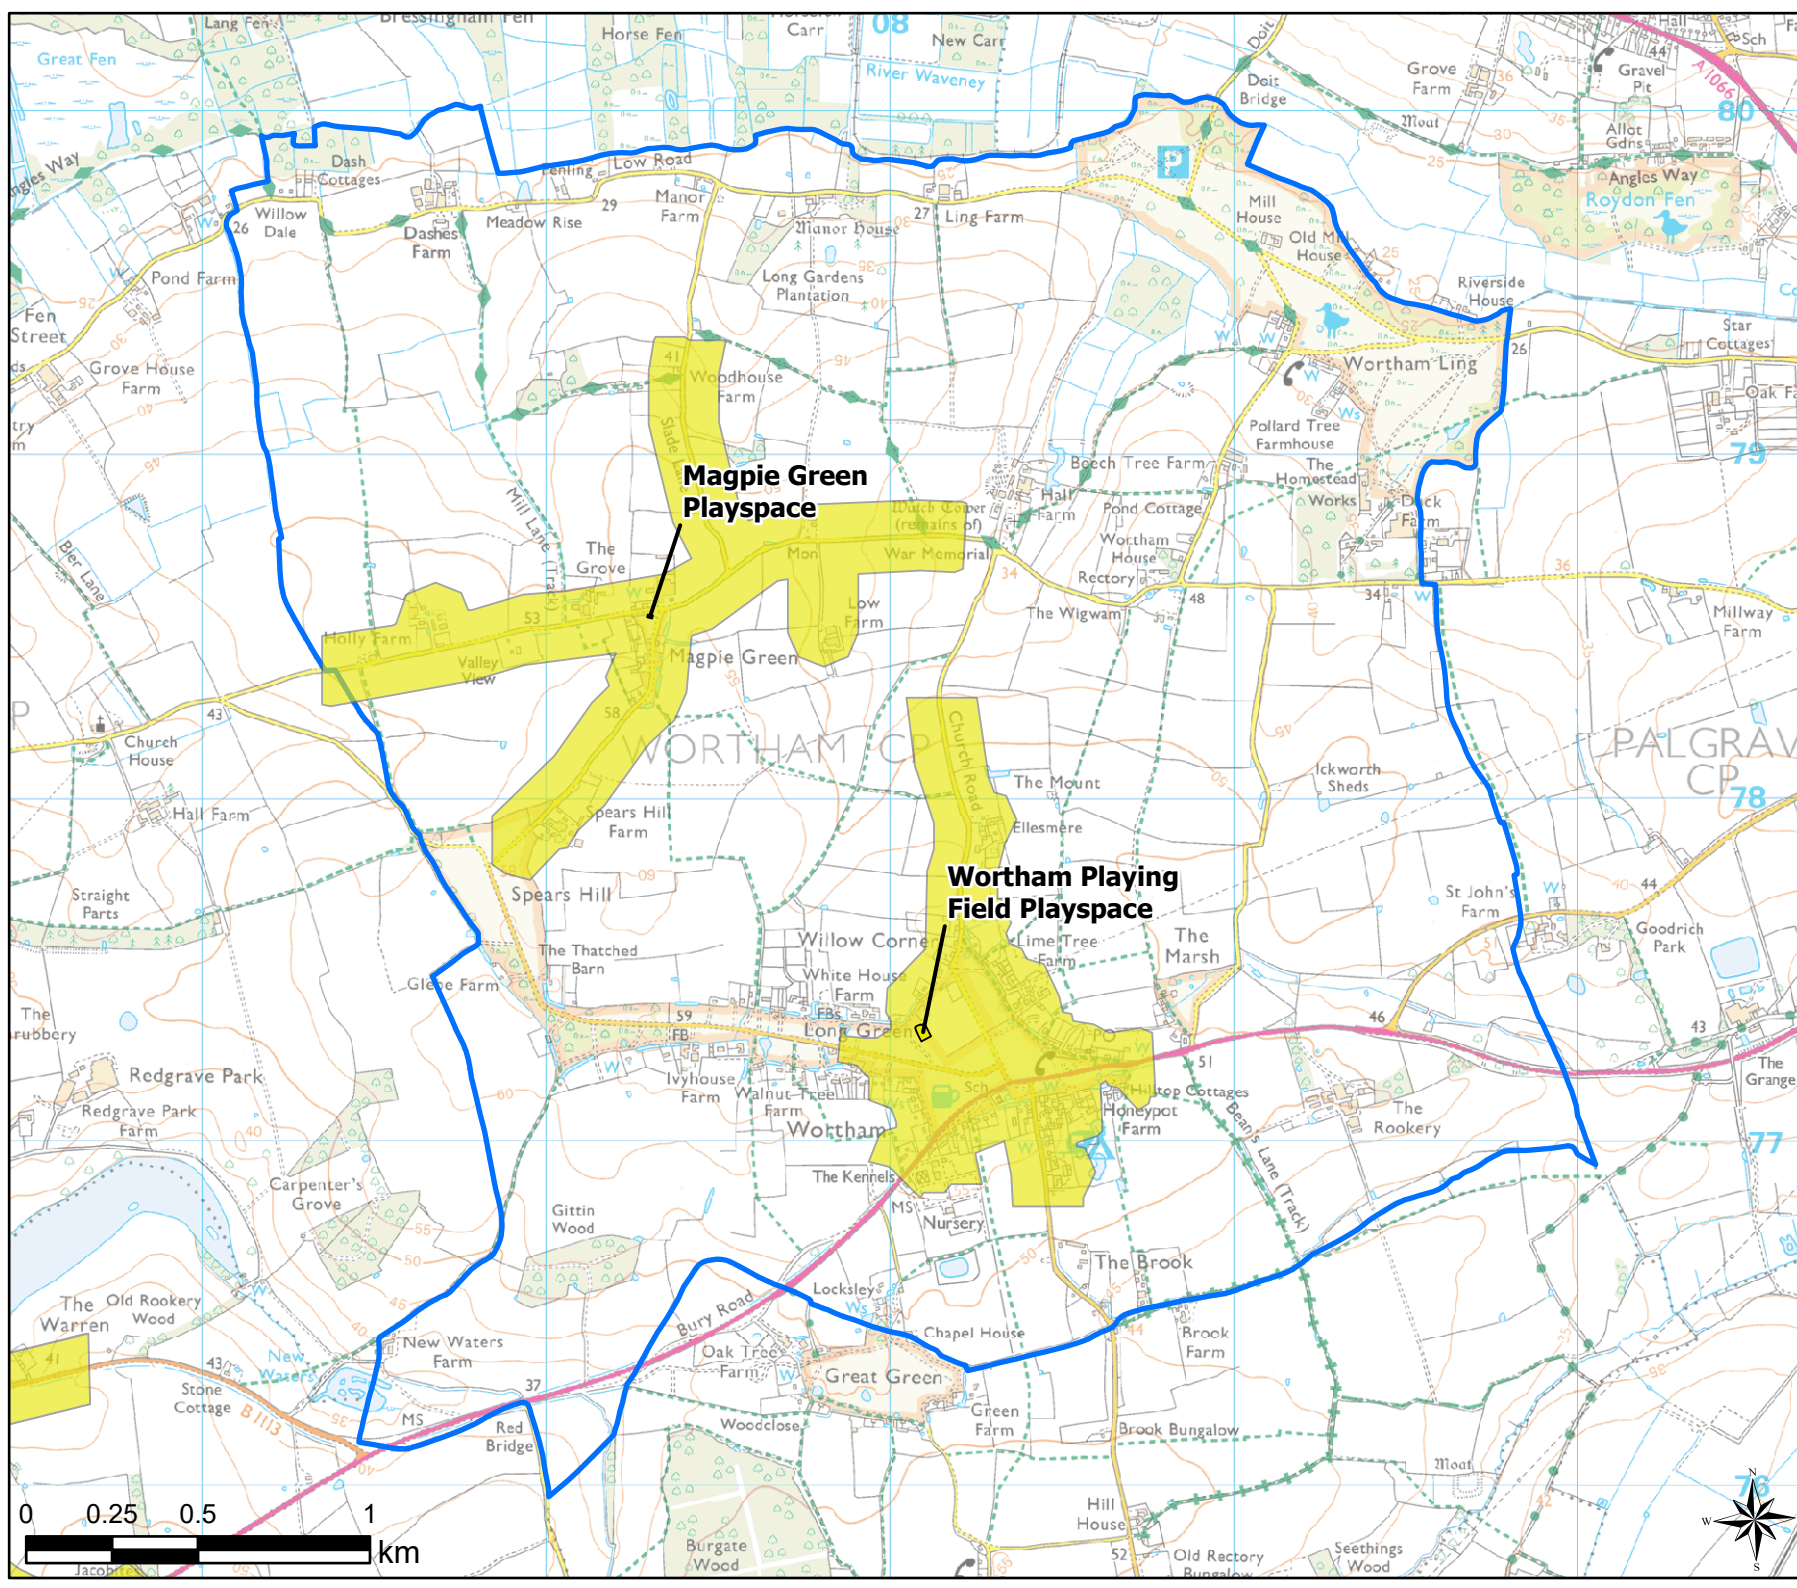

Map Produced on: 13/05/2019

Worlingworth

Play (Child) Walking Buffers

Legend

-  Parish Boundary
-  12 Minute Walking Buffers
-  OpenSpace
-  Typology
-  Play (Child)

Open Space Study

Scale: 1:20,000

Map Produced on: 13/05/2019