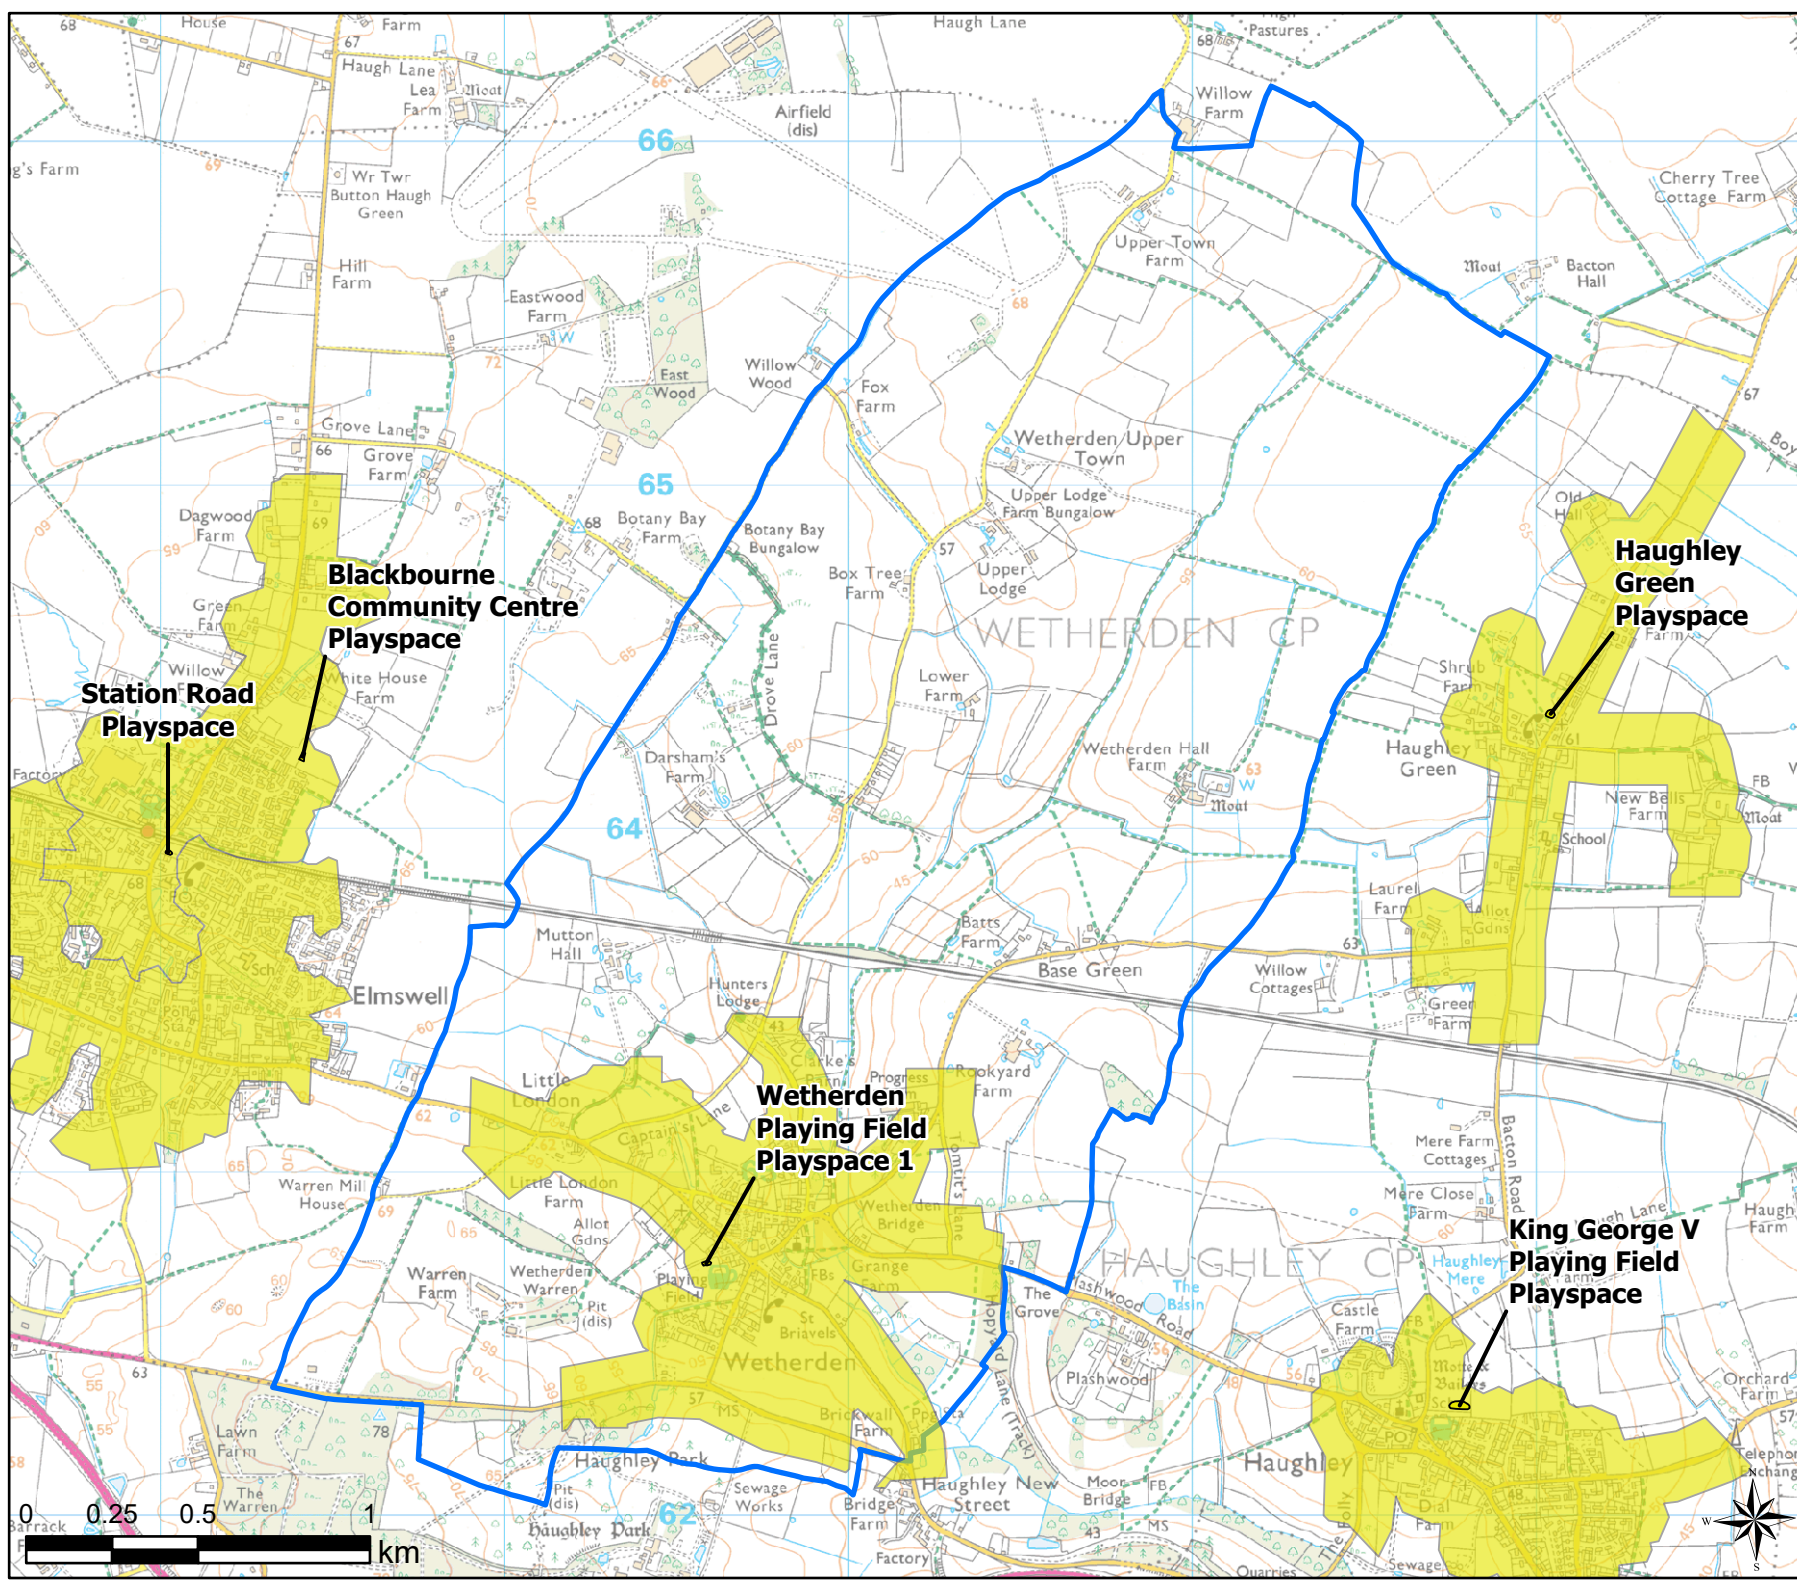

Legend

- Parish Boundary
- 12 Minute Walking Buffers
- OpenSpace
- Typology
- Play (Child)

Open Space Study

Scale: 1:22,000

Map Produced on: 13/05/2019