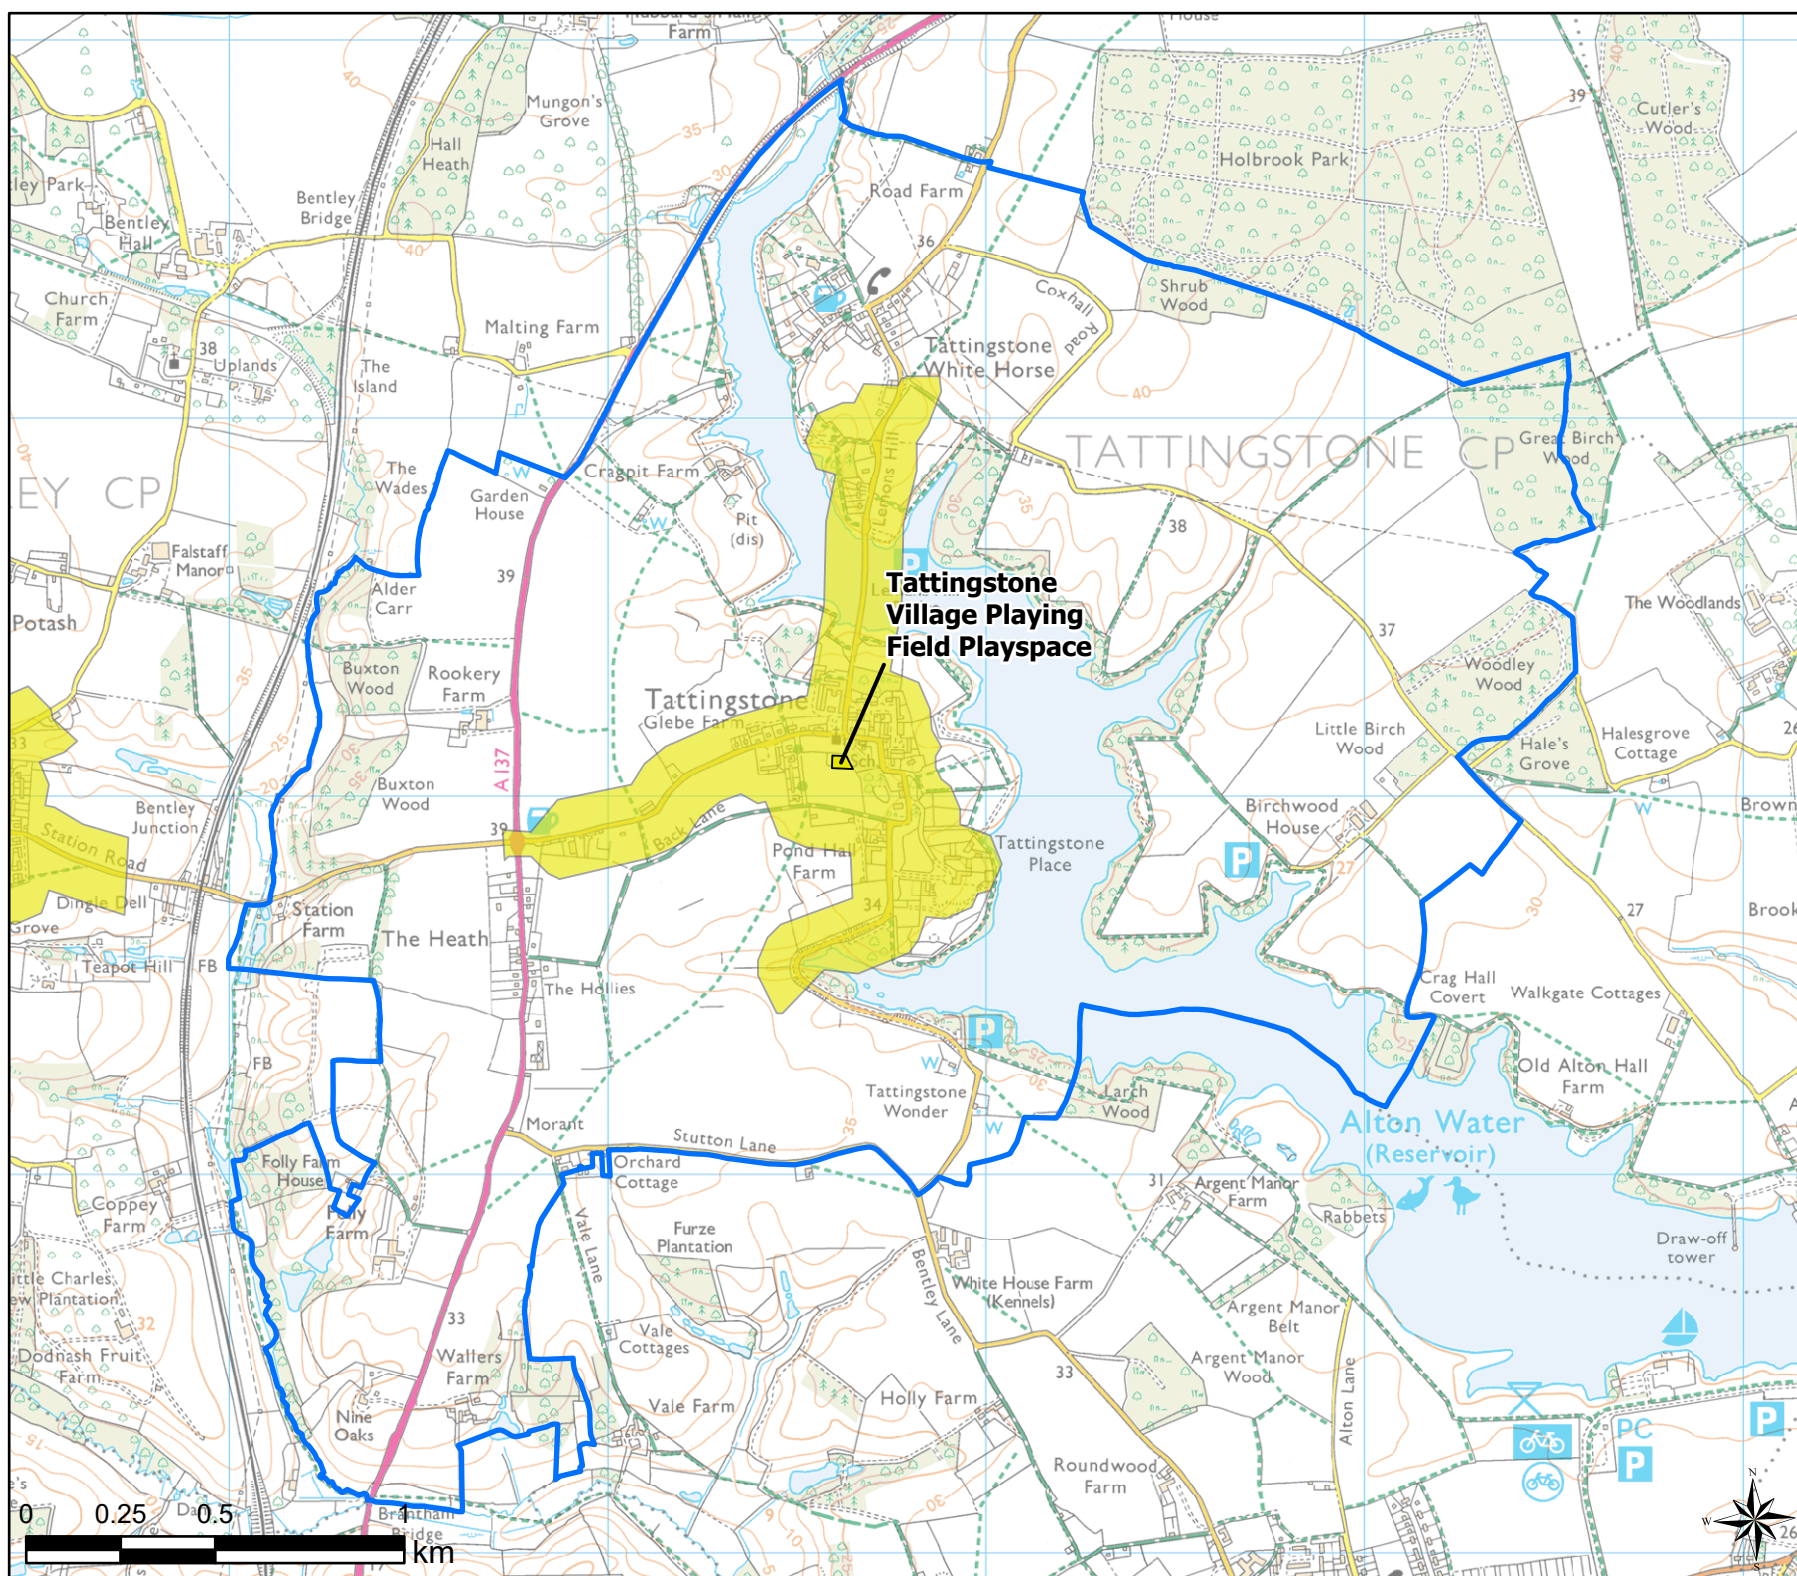

Tattingstone

Play (Child) Walking Buffers

Legend

-  Parish Boundary
-  12 Minute Walking Buffers
- OpenSpace
- Typology
-  Play (Child)

Open Space Study

Scale: 1:20,000

Map Produced on: 13/05/2019

Thorndon