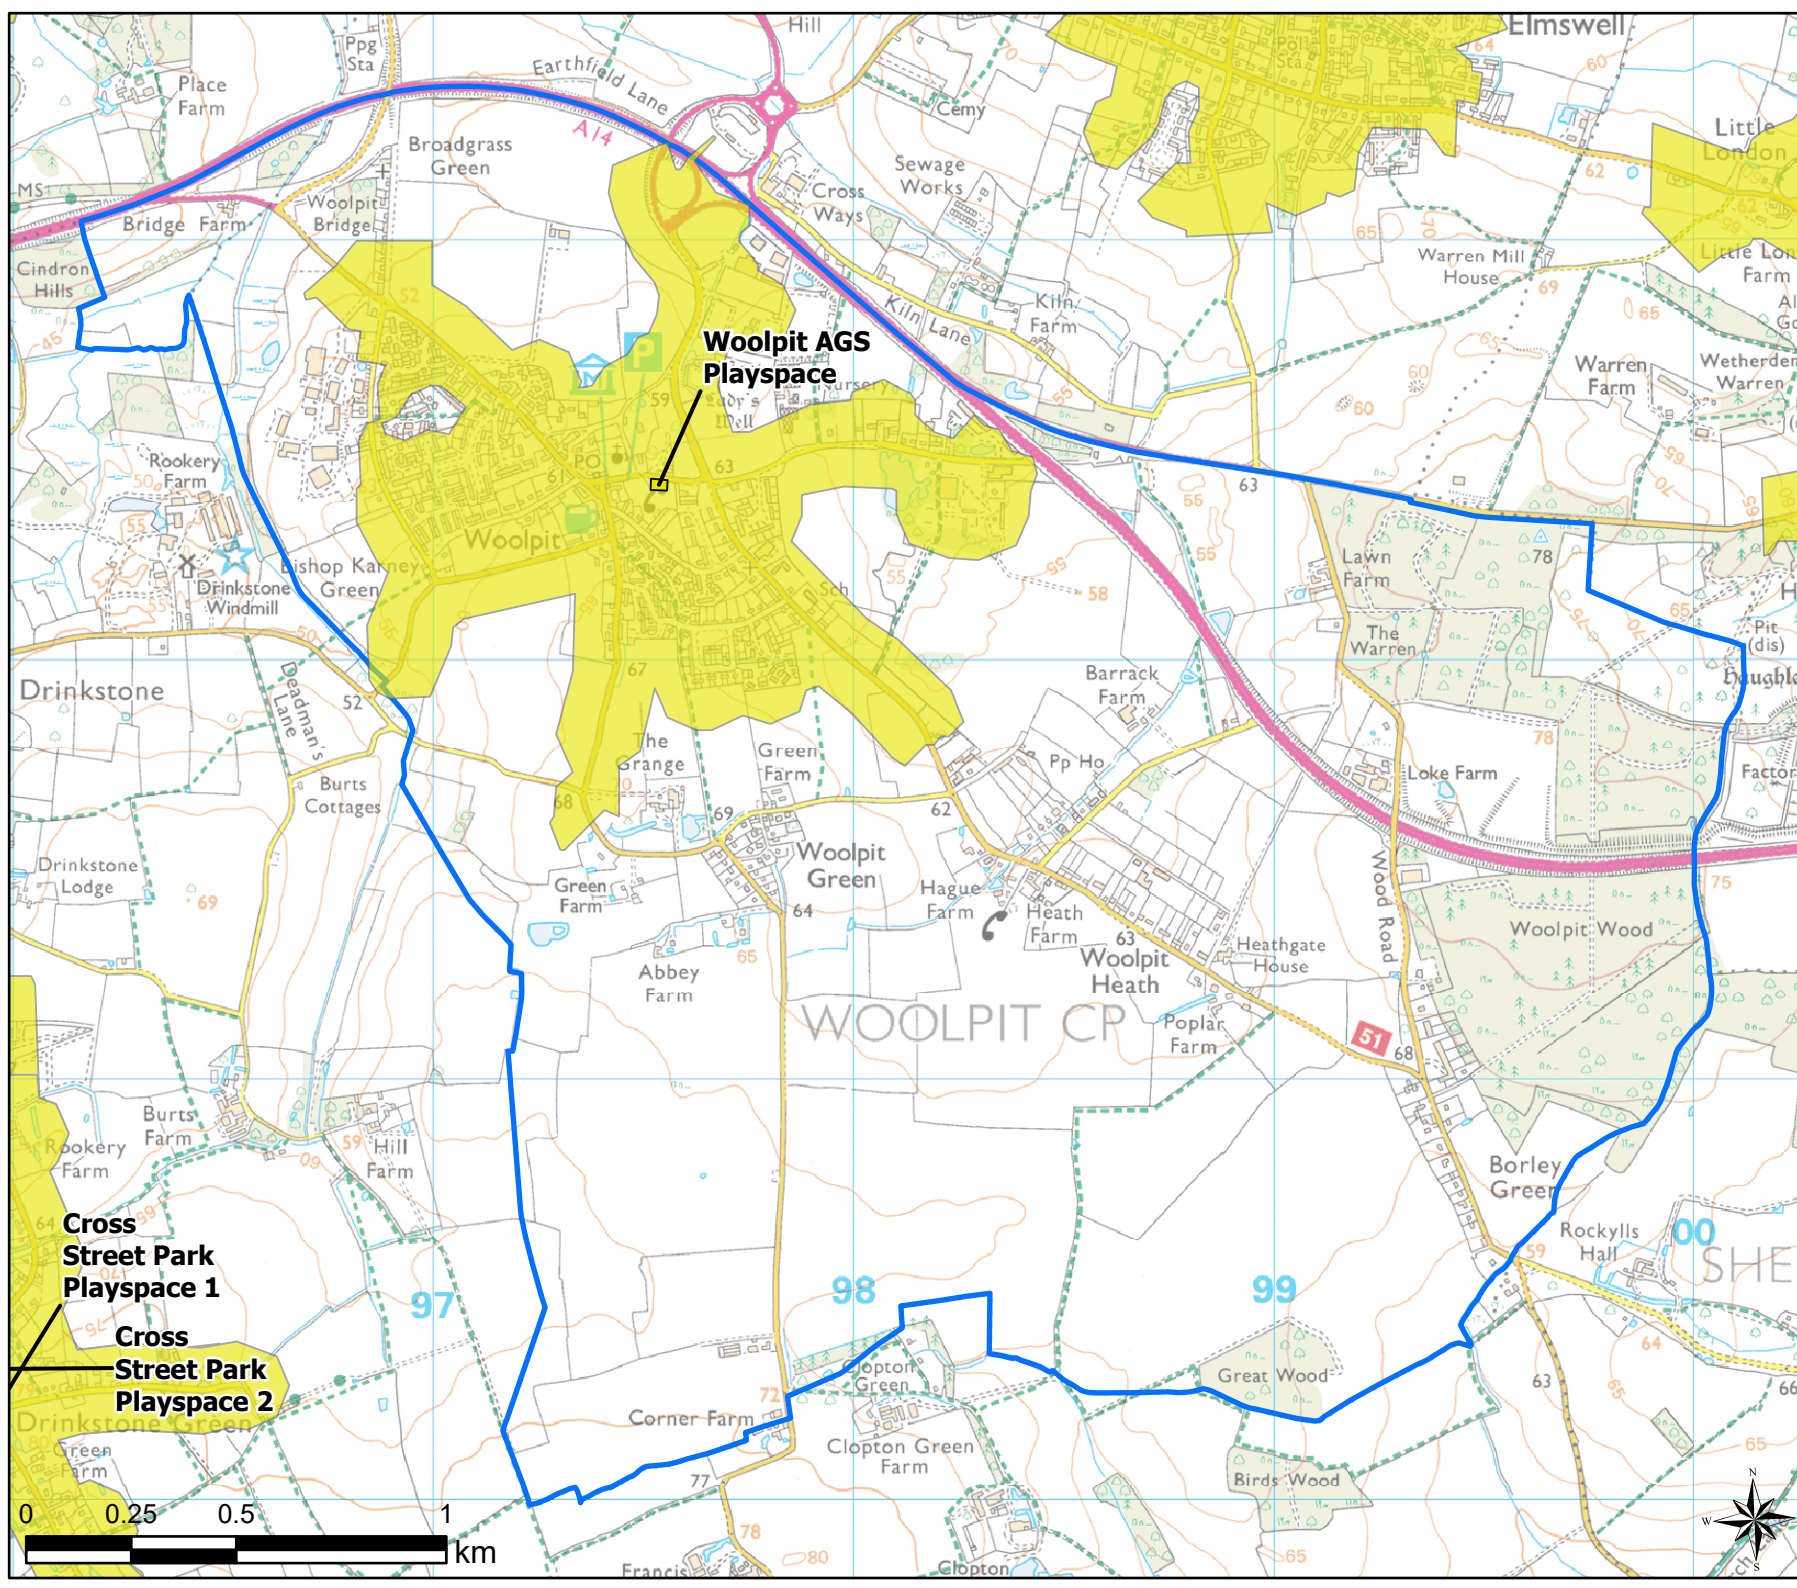

Woolpit

Play (Child) Walking Buffers

Legend

- Parish Boundary
- 12 Minute Walking Buffers
- OpenSpace
- Typology
- Play (Child)

Open Space Study

Scale: 1:18,000

Map Produced on: 13/05/2019