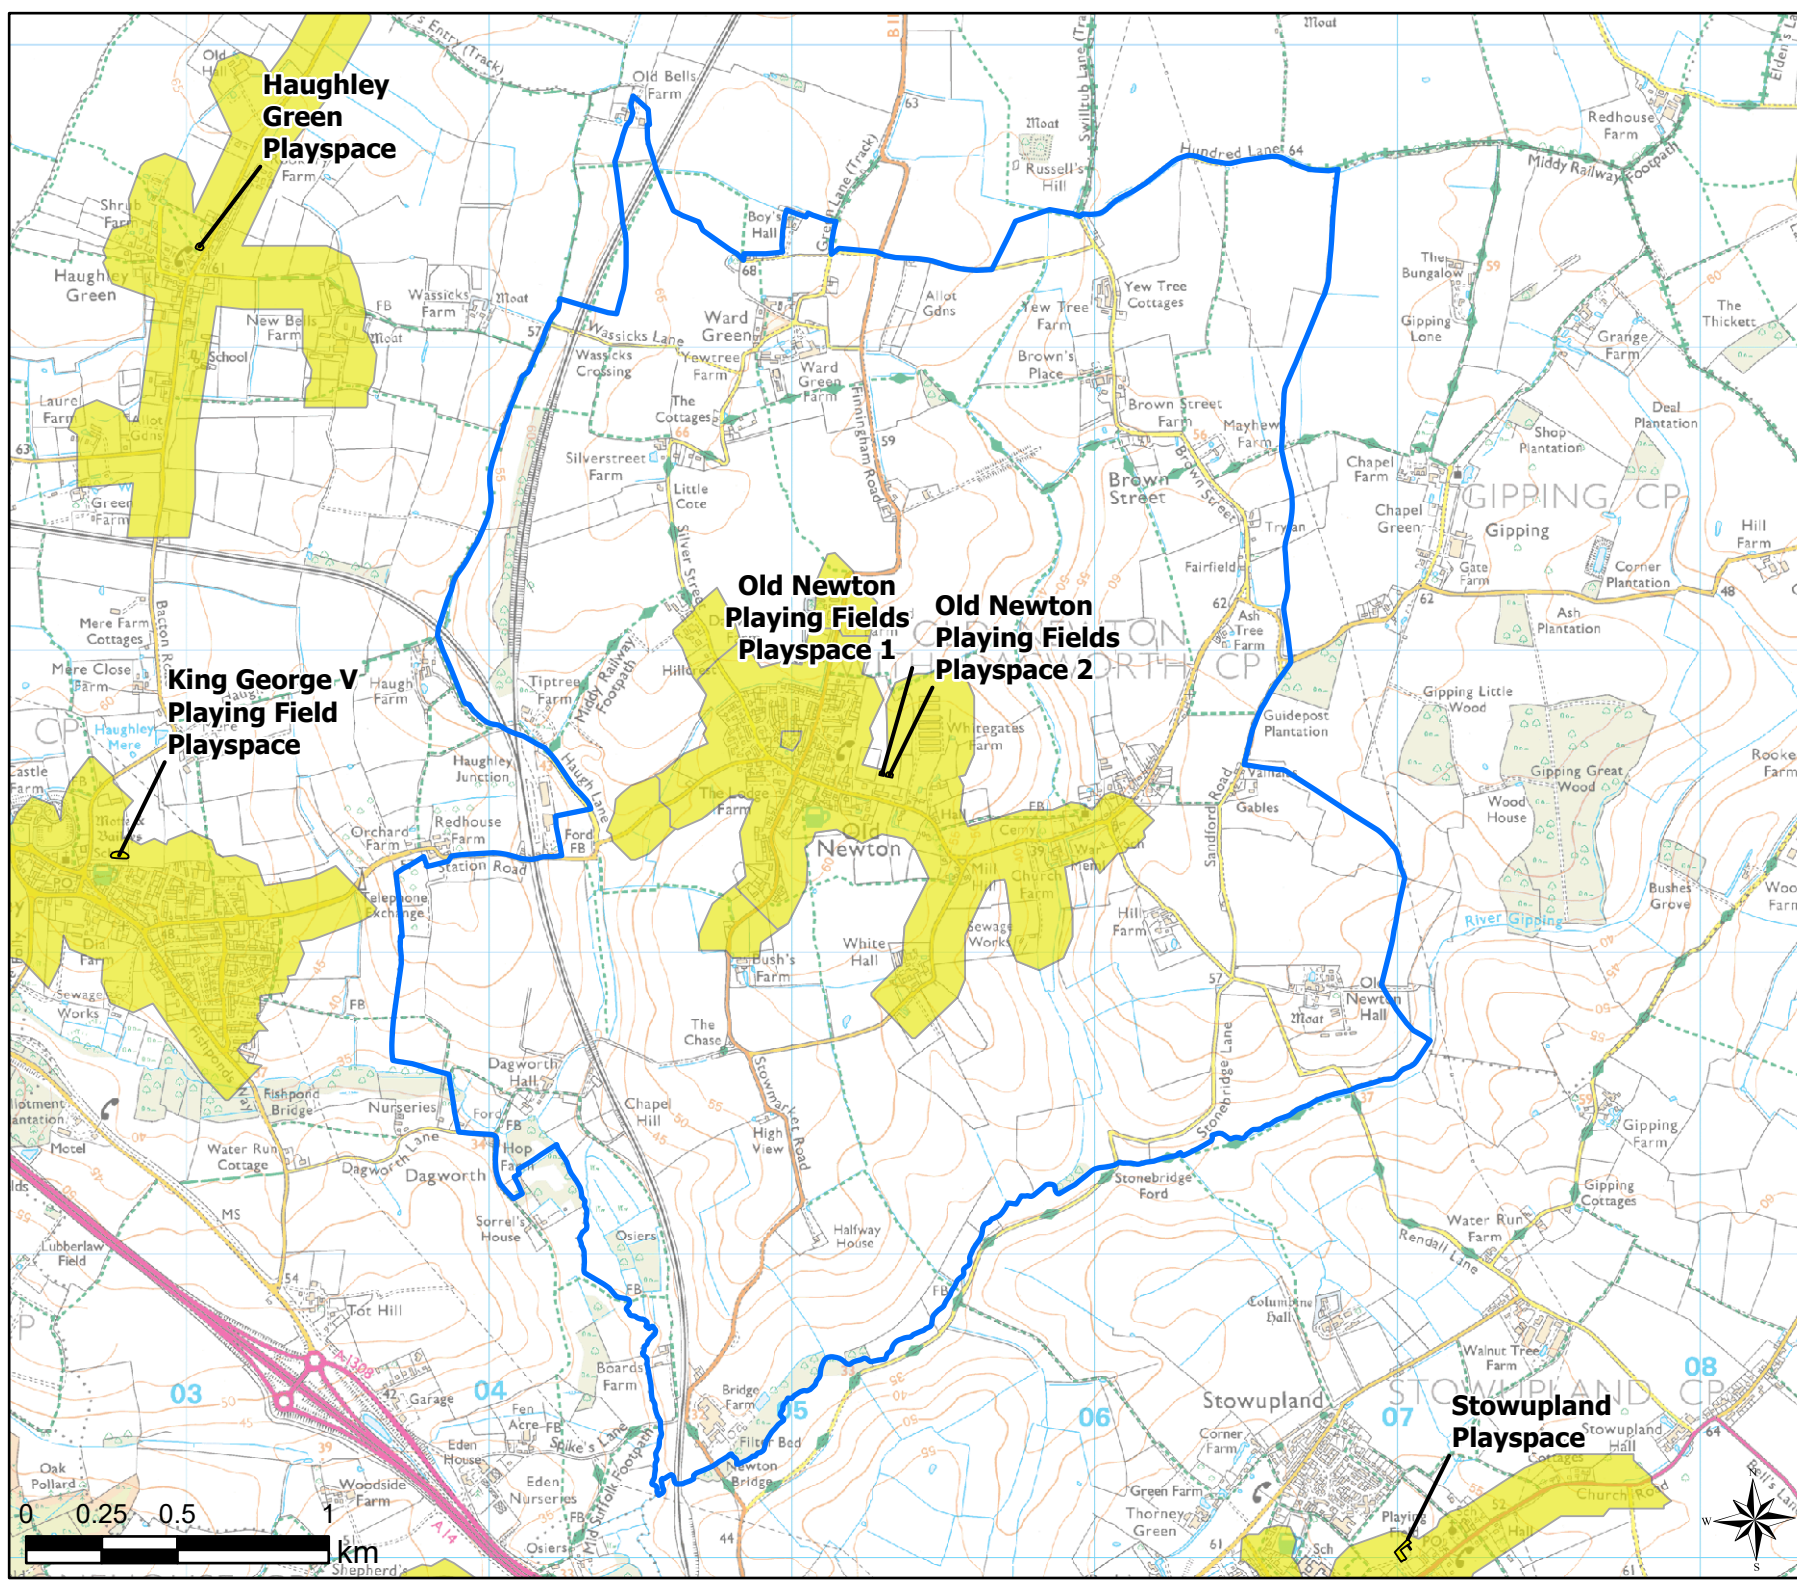

12 Minute Walking Buffers

OpenSpace

Typology

Play (Child)

Open Space Study

Scale: 1:26,000

Map Produced on: 13/05/2019

Old Newton with Dagworth
Play (Child) Walking Buffers