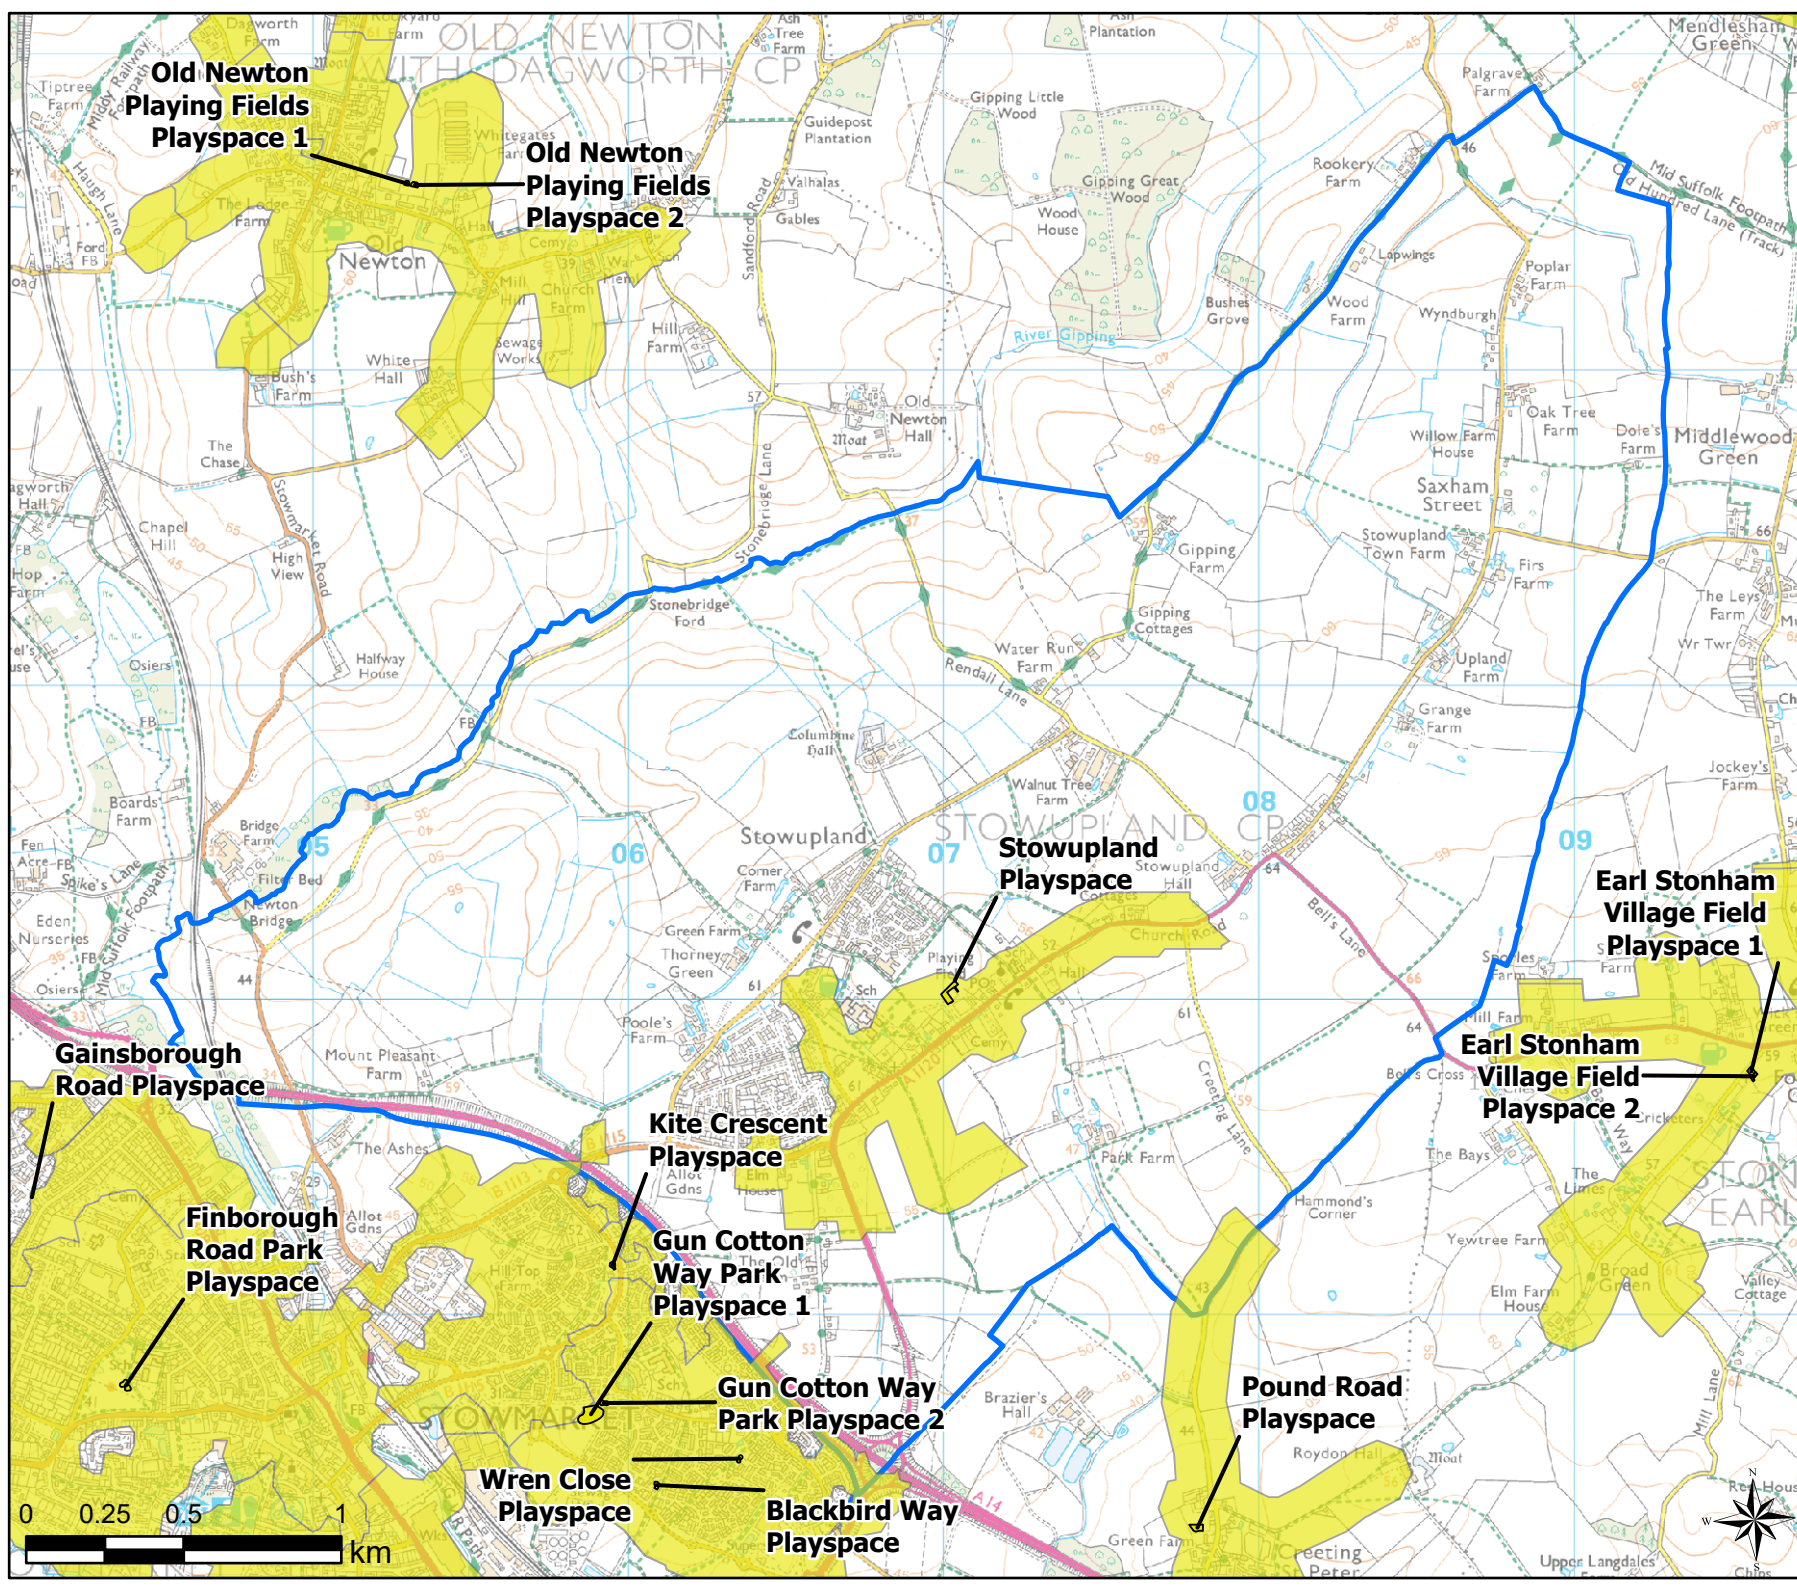

Stowupland
Play (Child) Walking Buffers

Legend

- Parish Boundary
- 12 Minute Walking Buffers
- OpenSpace
- Typology
- Play (Child)

Open Space Study

Scale: 1:24,000

Map Produced on: 13/05/2019