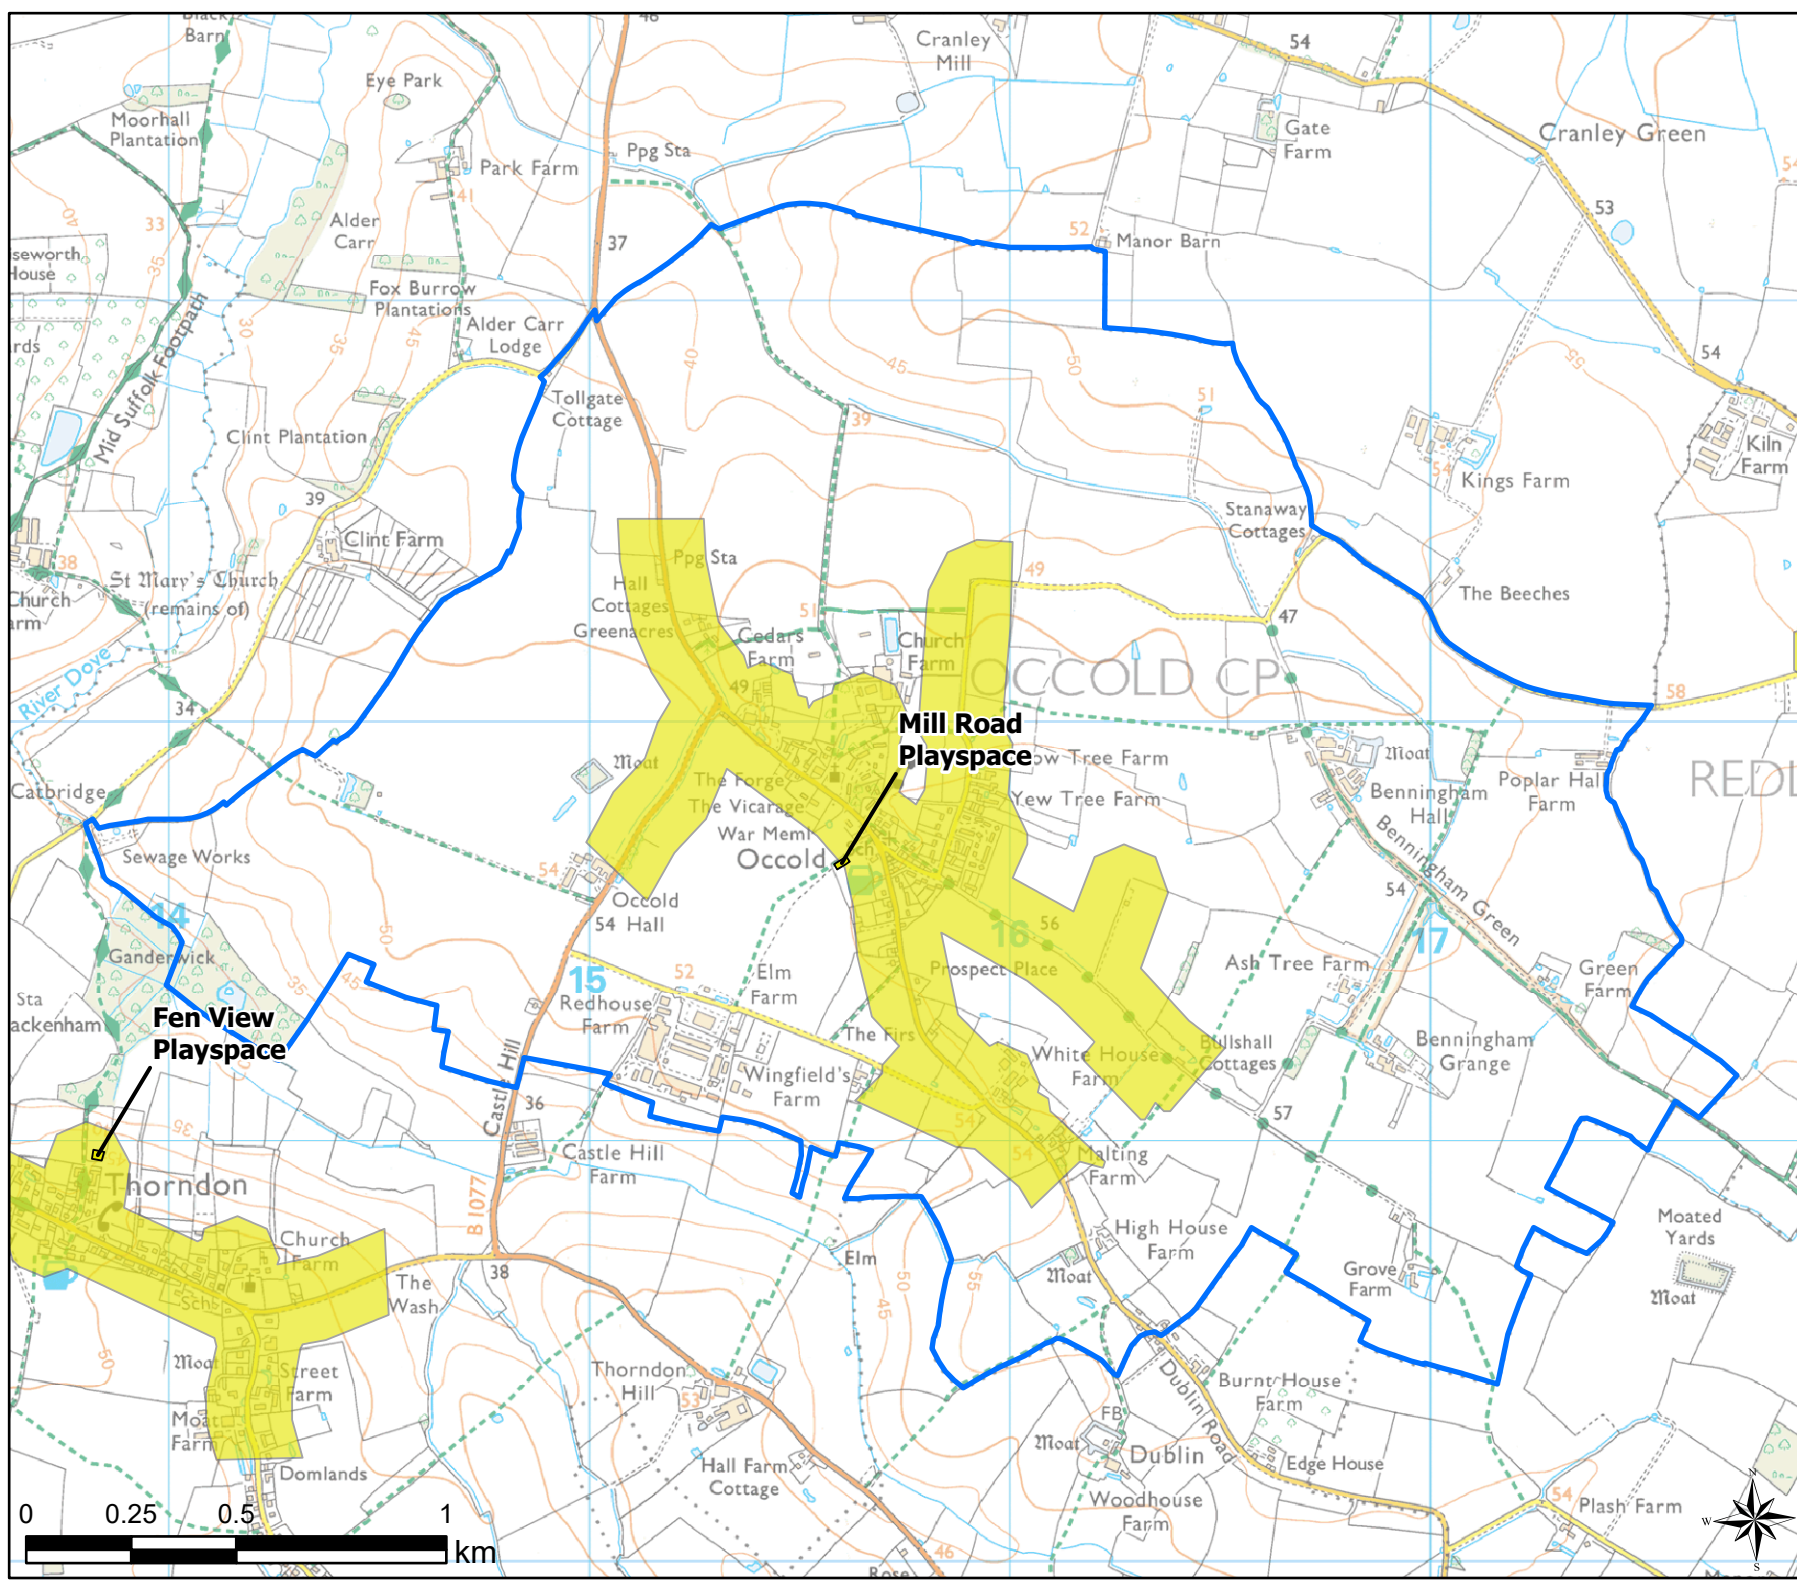

Legend

-  Parish Boundary
-  12 Minute Walking Buffers
- OpenSpace
- Typology
-  Play (Child)

Open Space Study

Scale: 1:18,000

Map Produced on: 13/05/2019

Play (Child) Walking Buffers

Legend

Parish Boundary