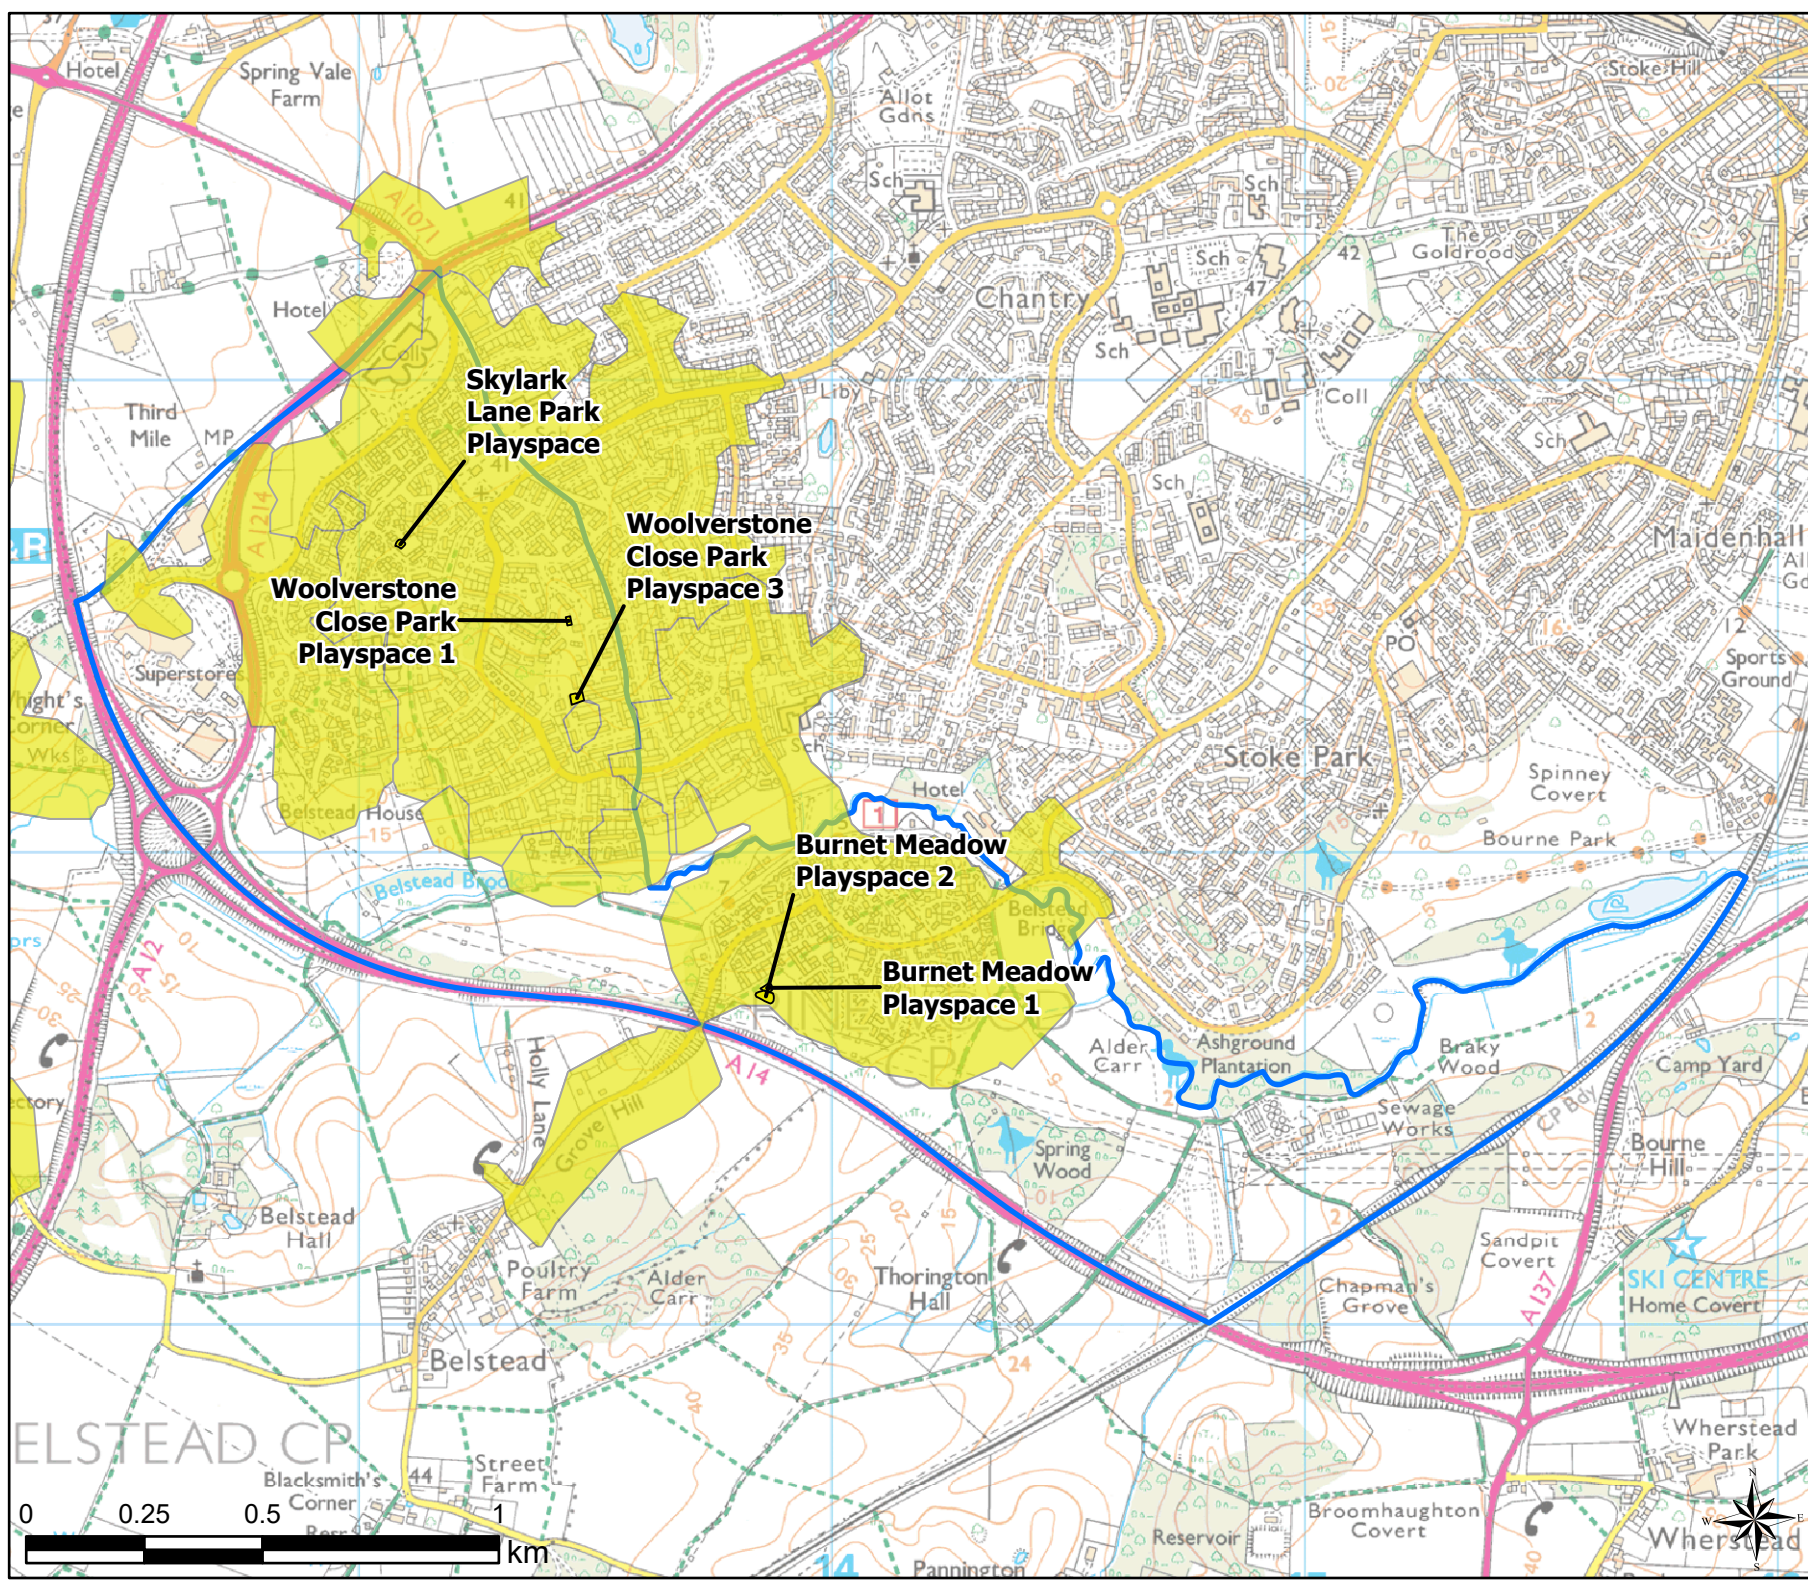

Scale: 1:16,000

Map Produced on: 13/05/2019

Play (Child) Walking Buffers

Legend

-  Parish Boundary
-  12 Minute Walking Buffers
- OpenSpace
- Typology
-  Play (Child)

Open Space Study

Scale: 1:16,000

Map Produced on: 13/05/2019