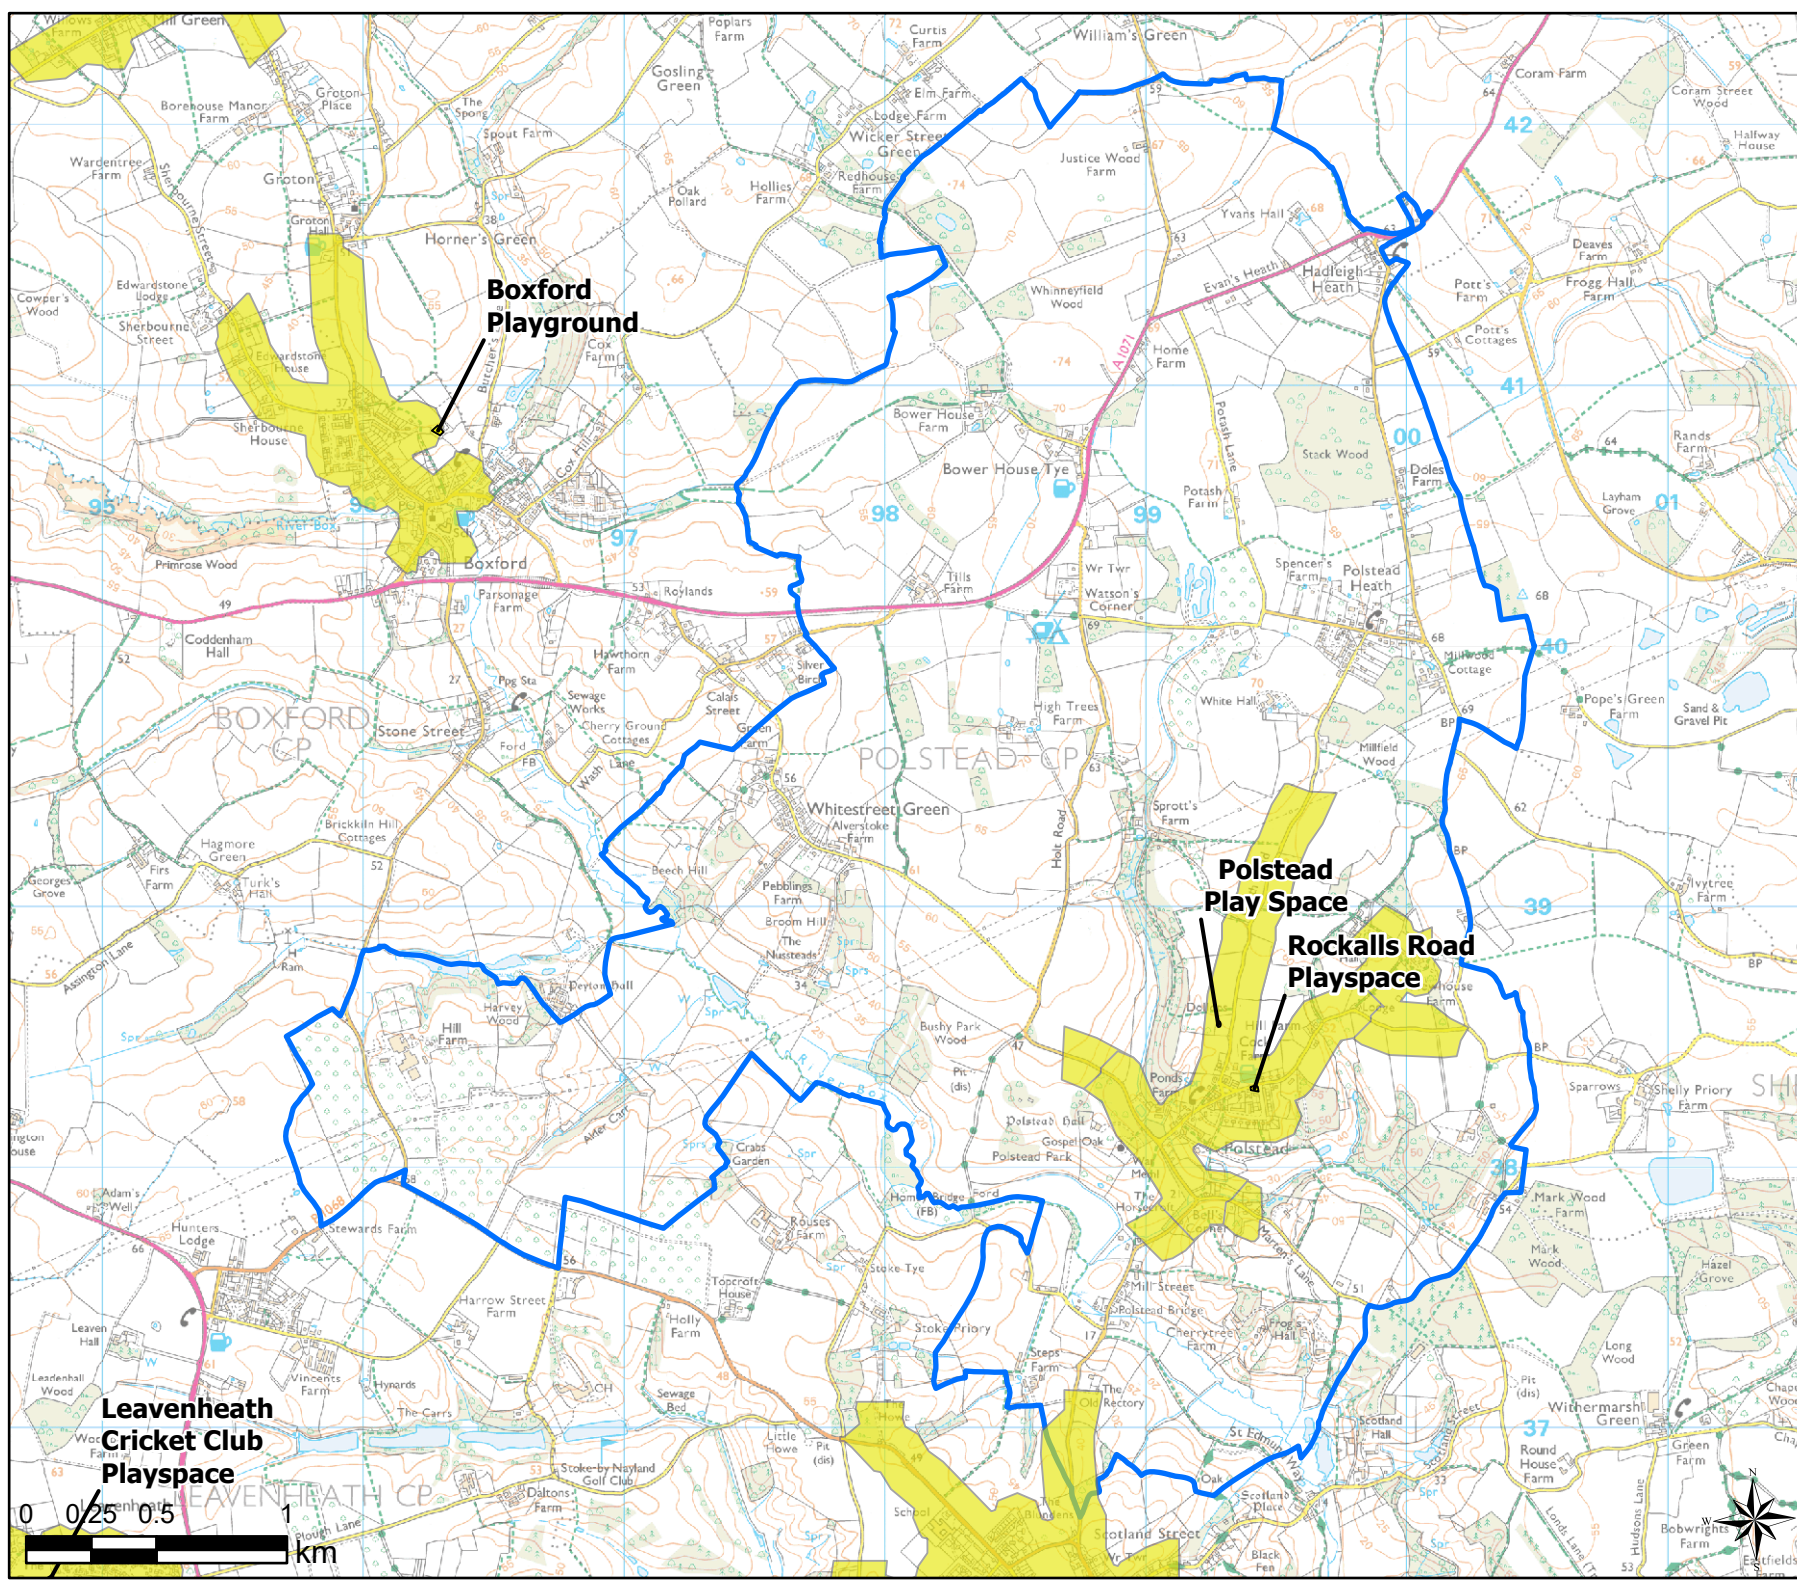

Polstead

Play (Child) Walking Buffers

Legend

- Parish Boundary
- 12 Minute Walking Buffers
- OpenSpace
- Typology
- Play (Child)

Open Space Study

Scale: 1:29,000

Map Produced on: 13/05/2019

**Leavenheath Cricket Club
Playspace**