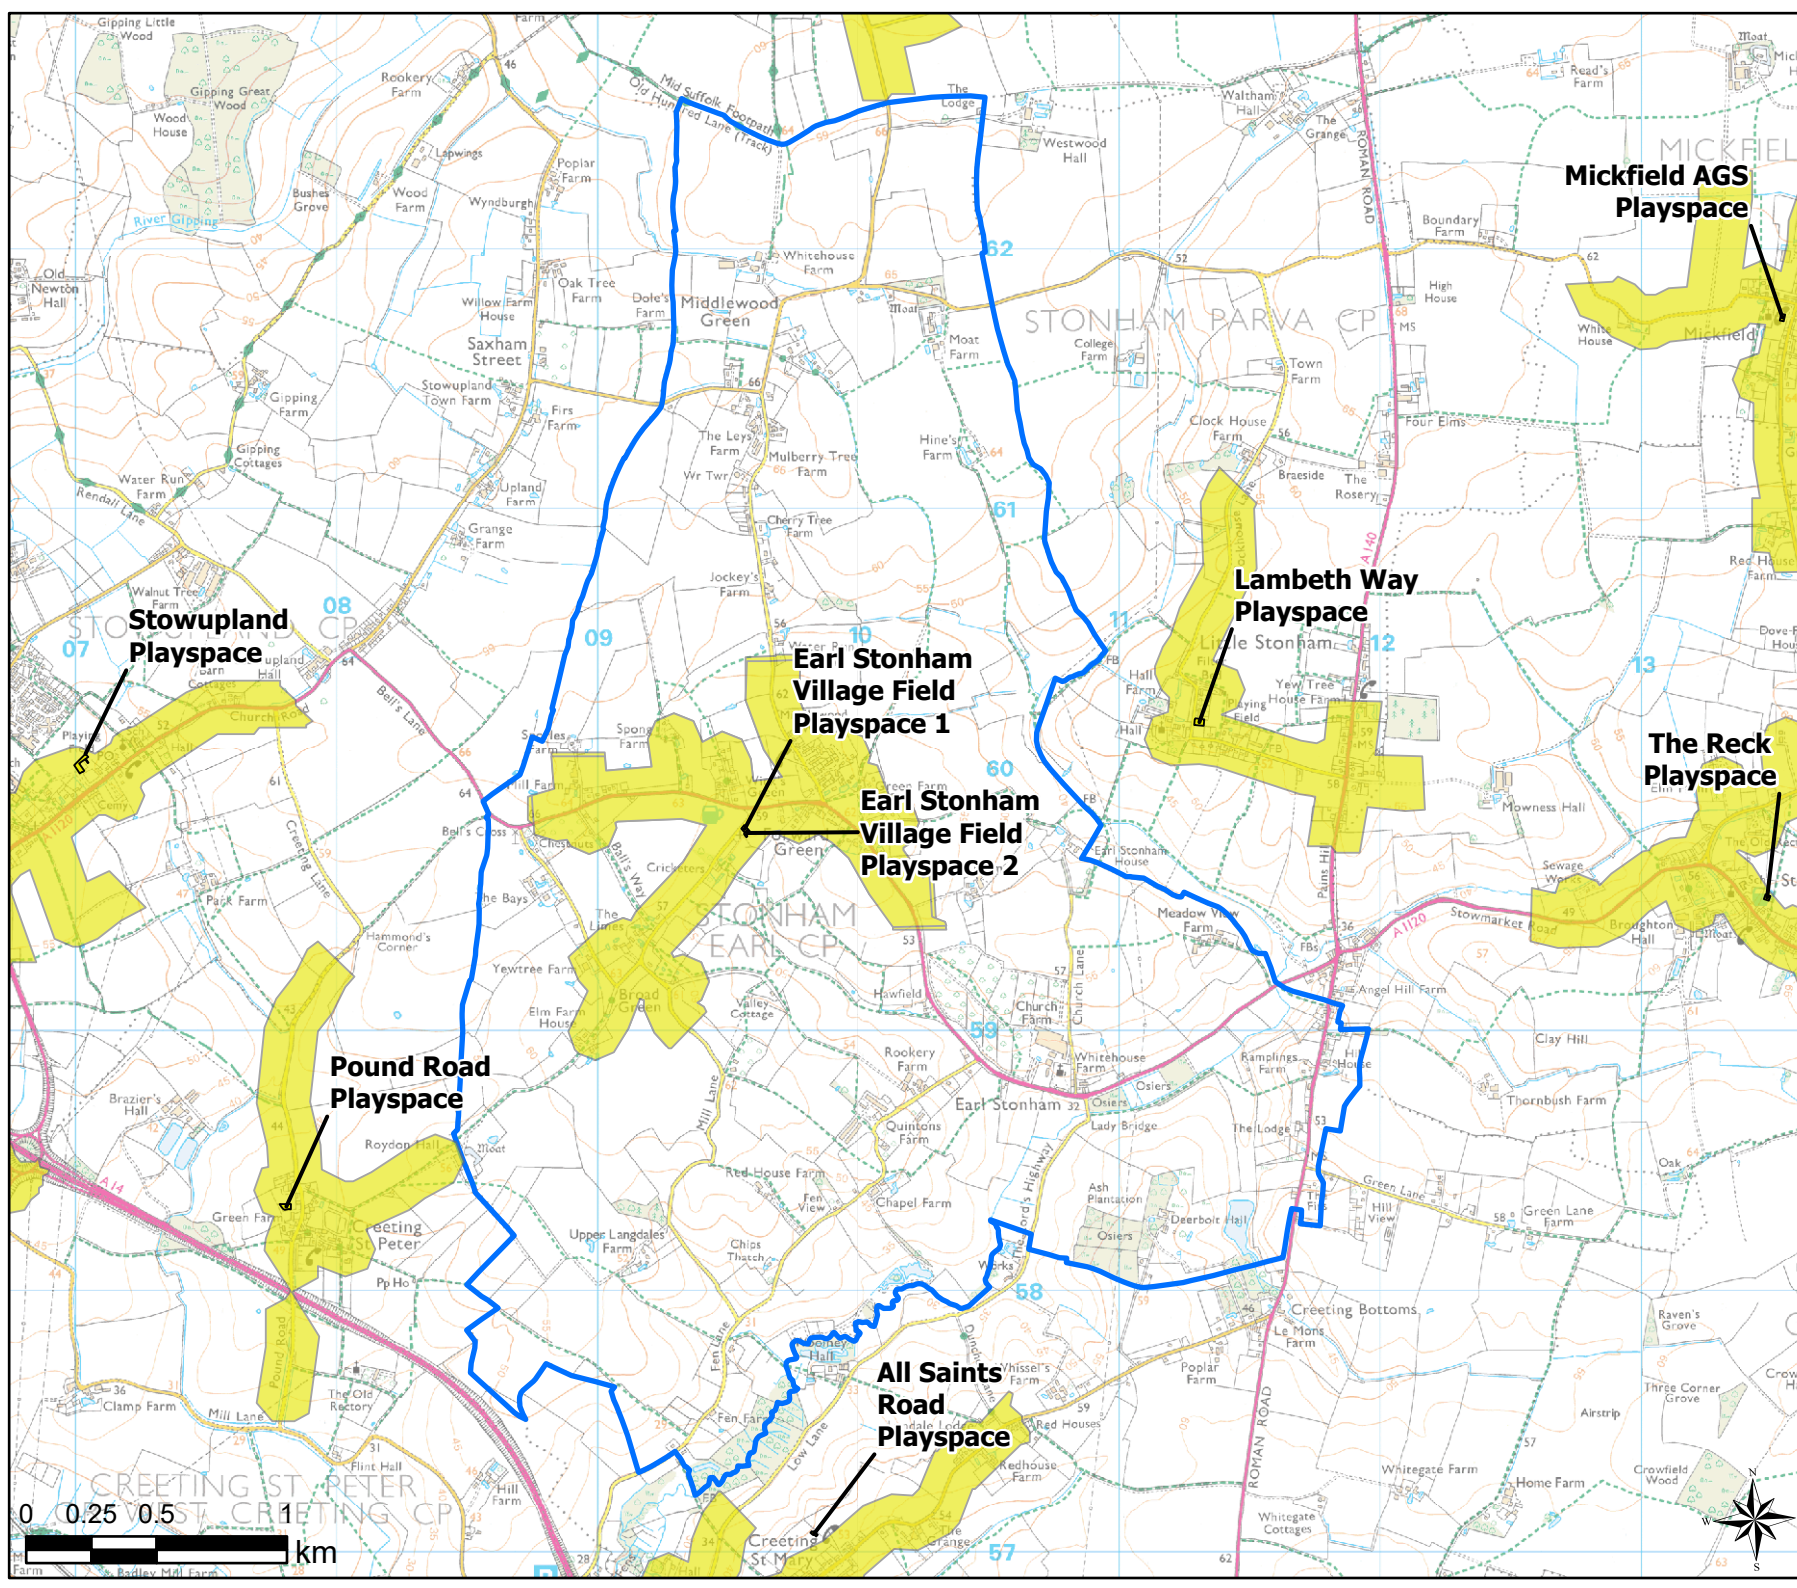

Open Space Study

Scale: 1:20,000

Map Produced on: 13/05/2019

Legend

-  Parish Boundary
-  12 Minute Walking Buffers
- OpenSpace
- Typology
-  Play (Child)

Open Space Study

Scale: 1:29,000

Map Produced on: 13/05/2019