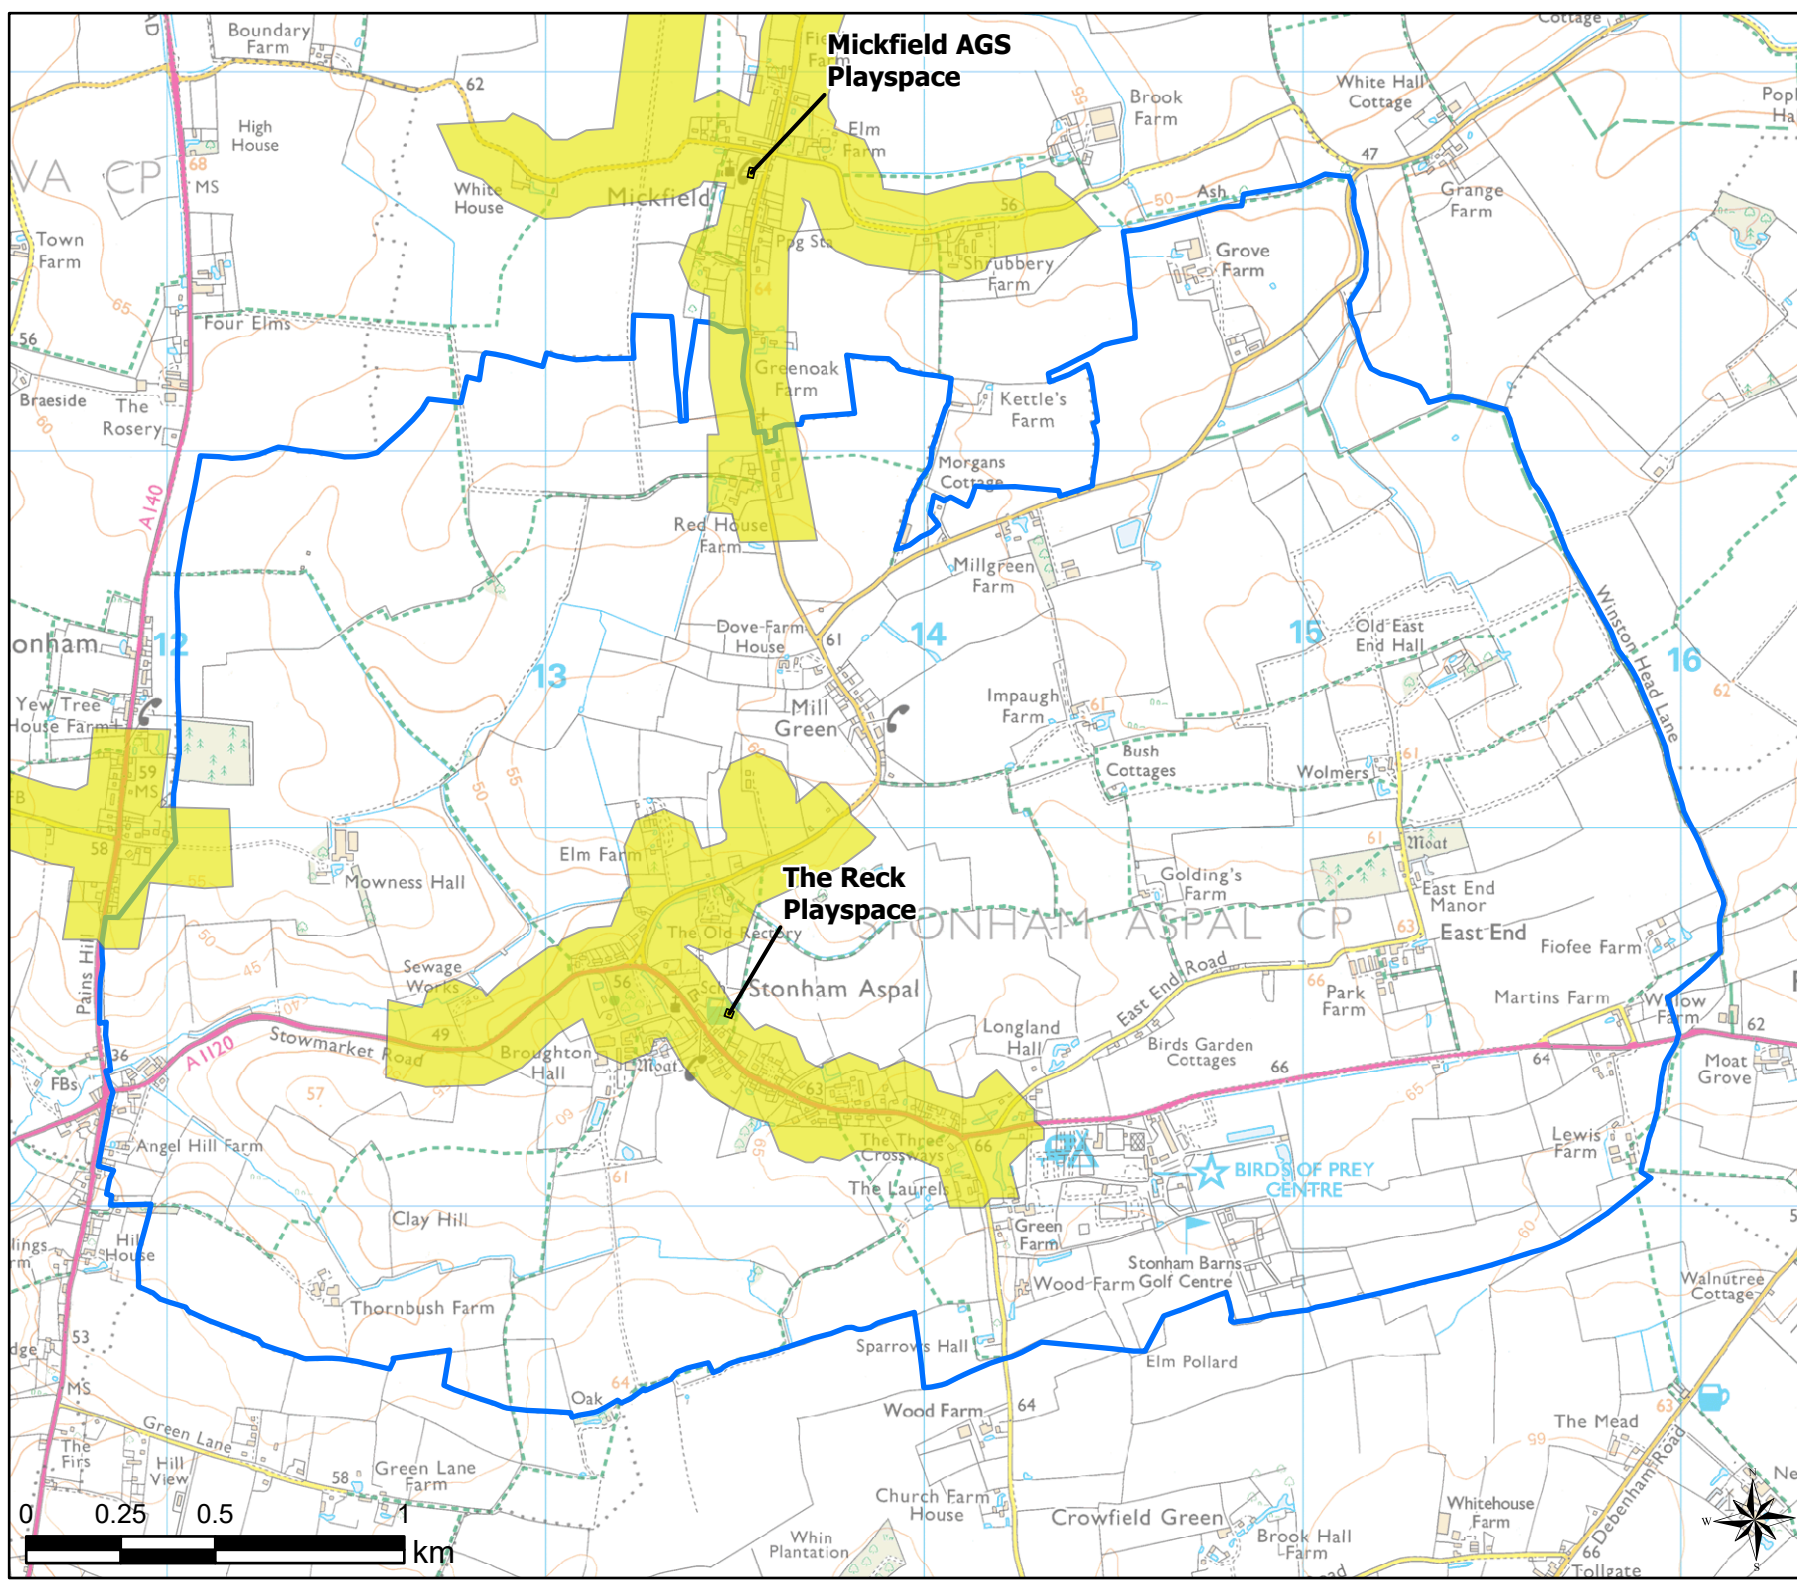

-  Parish Boundary
-  12 Minute Walking Buffers
- OpenSpace
- Typology
-  Play (Child)

Open Space Study

Scale: 1:33,000

Map Produced on: 13/05/2019

Stonham Aspal
Play (Child) Walking Buffers

Legend

- Parish Boundary
- 12 Minute Walking Buffers
- OpenSpace
- Typology
- Play (Child)