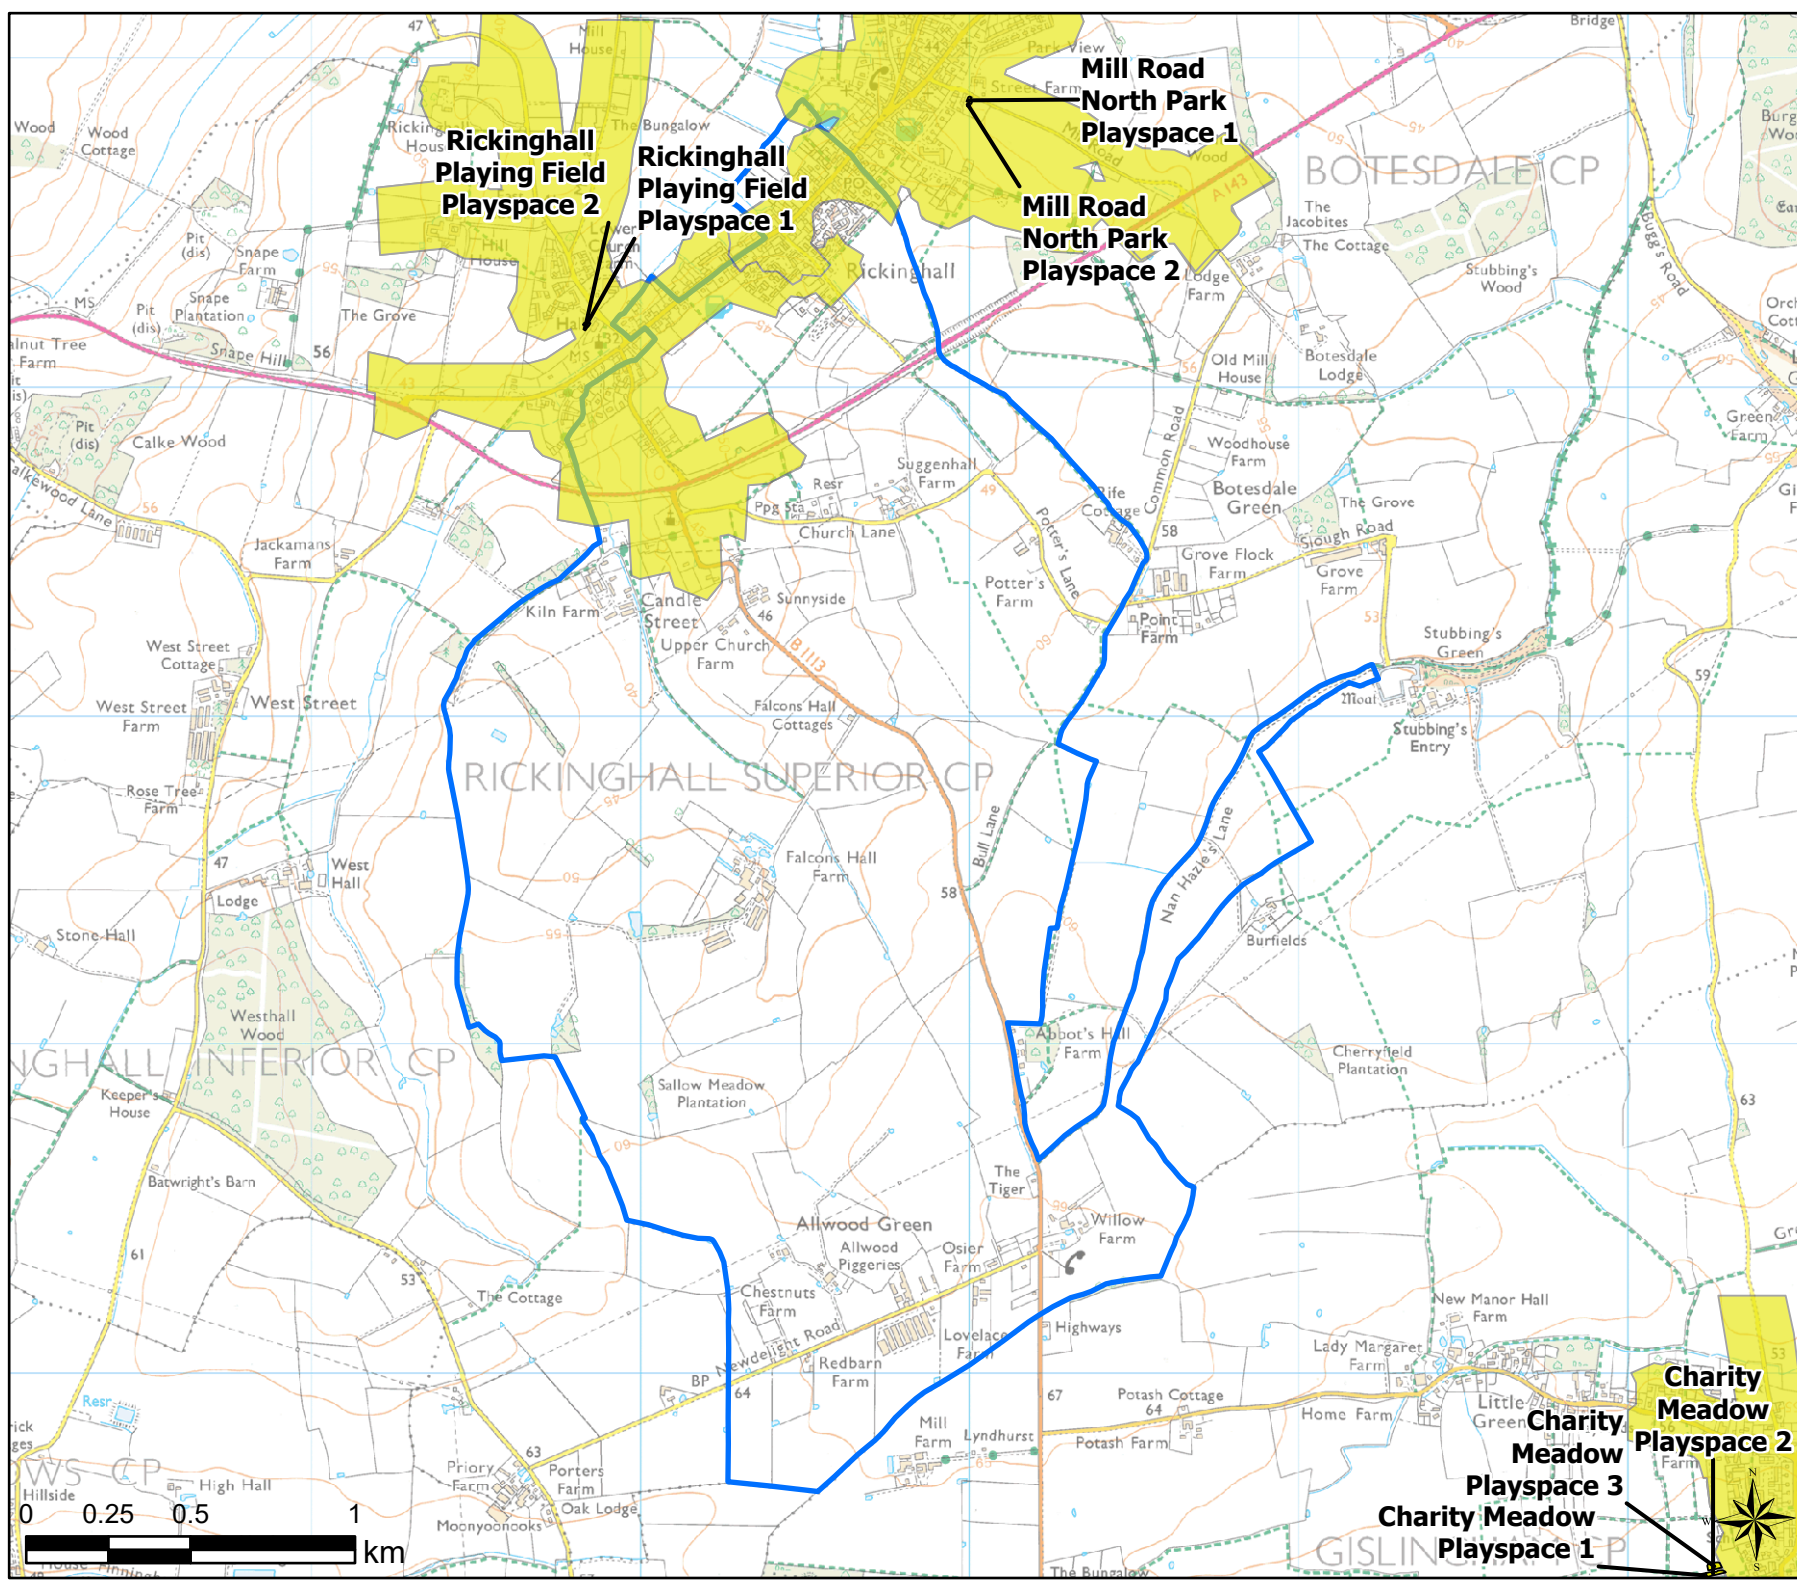

Legend

- Parish Boundary
- 12 Minute Walking Buffers
- OpenSpace
- Typology
- Play (Child)

Open Space Study

Scale: 1:29,000

Map Produced on: 13/05/2019

Rickinghall Superior
Play (Child) Walking Buffers

Legend