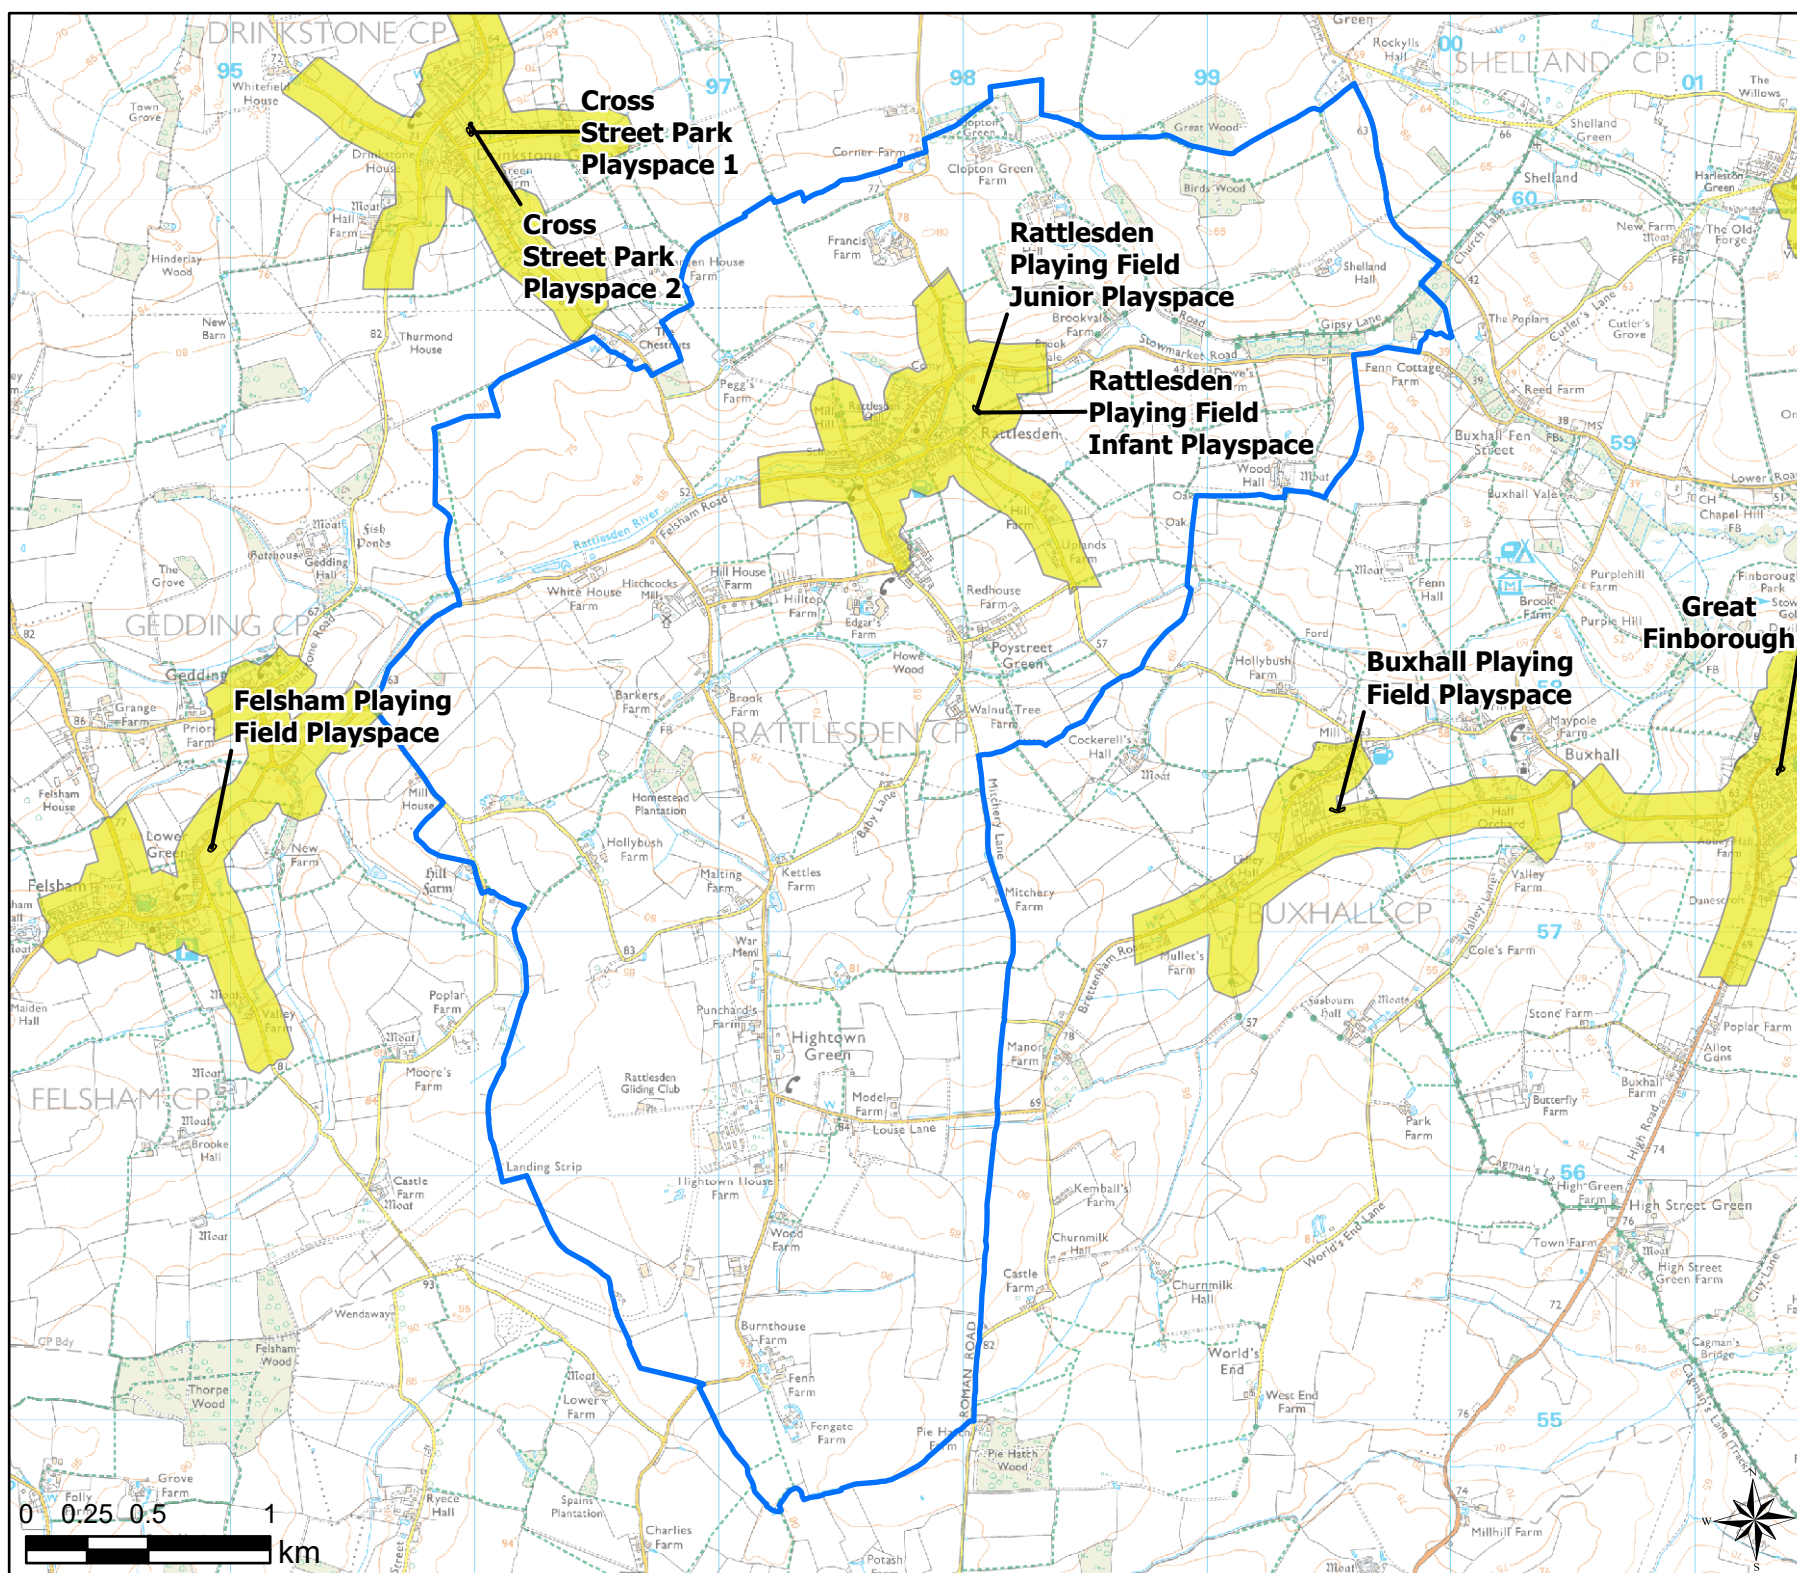

Polstead

Play (Child) Walking Buffers

Legend

-  Parish Boundary
-  12 Minute Walking Buffers
- OpenSpace
- Typology
-  Play (Child)

Open Space Study

Scale: 1:29,000

Map Produced on: 13/05/2019

**Leavenheath Cricket Club
Playspace**