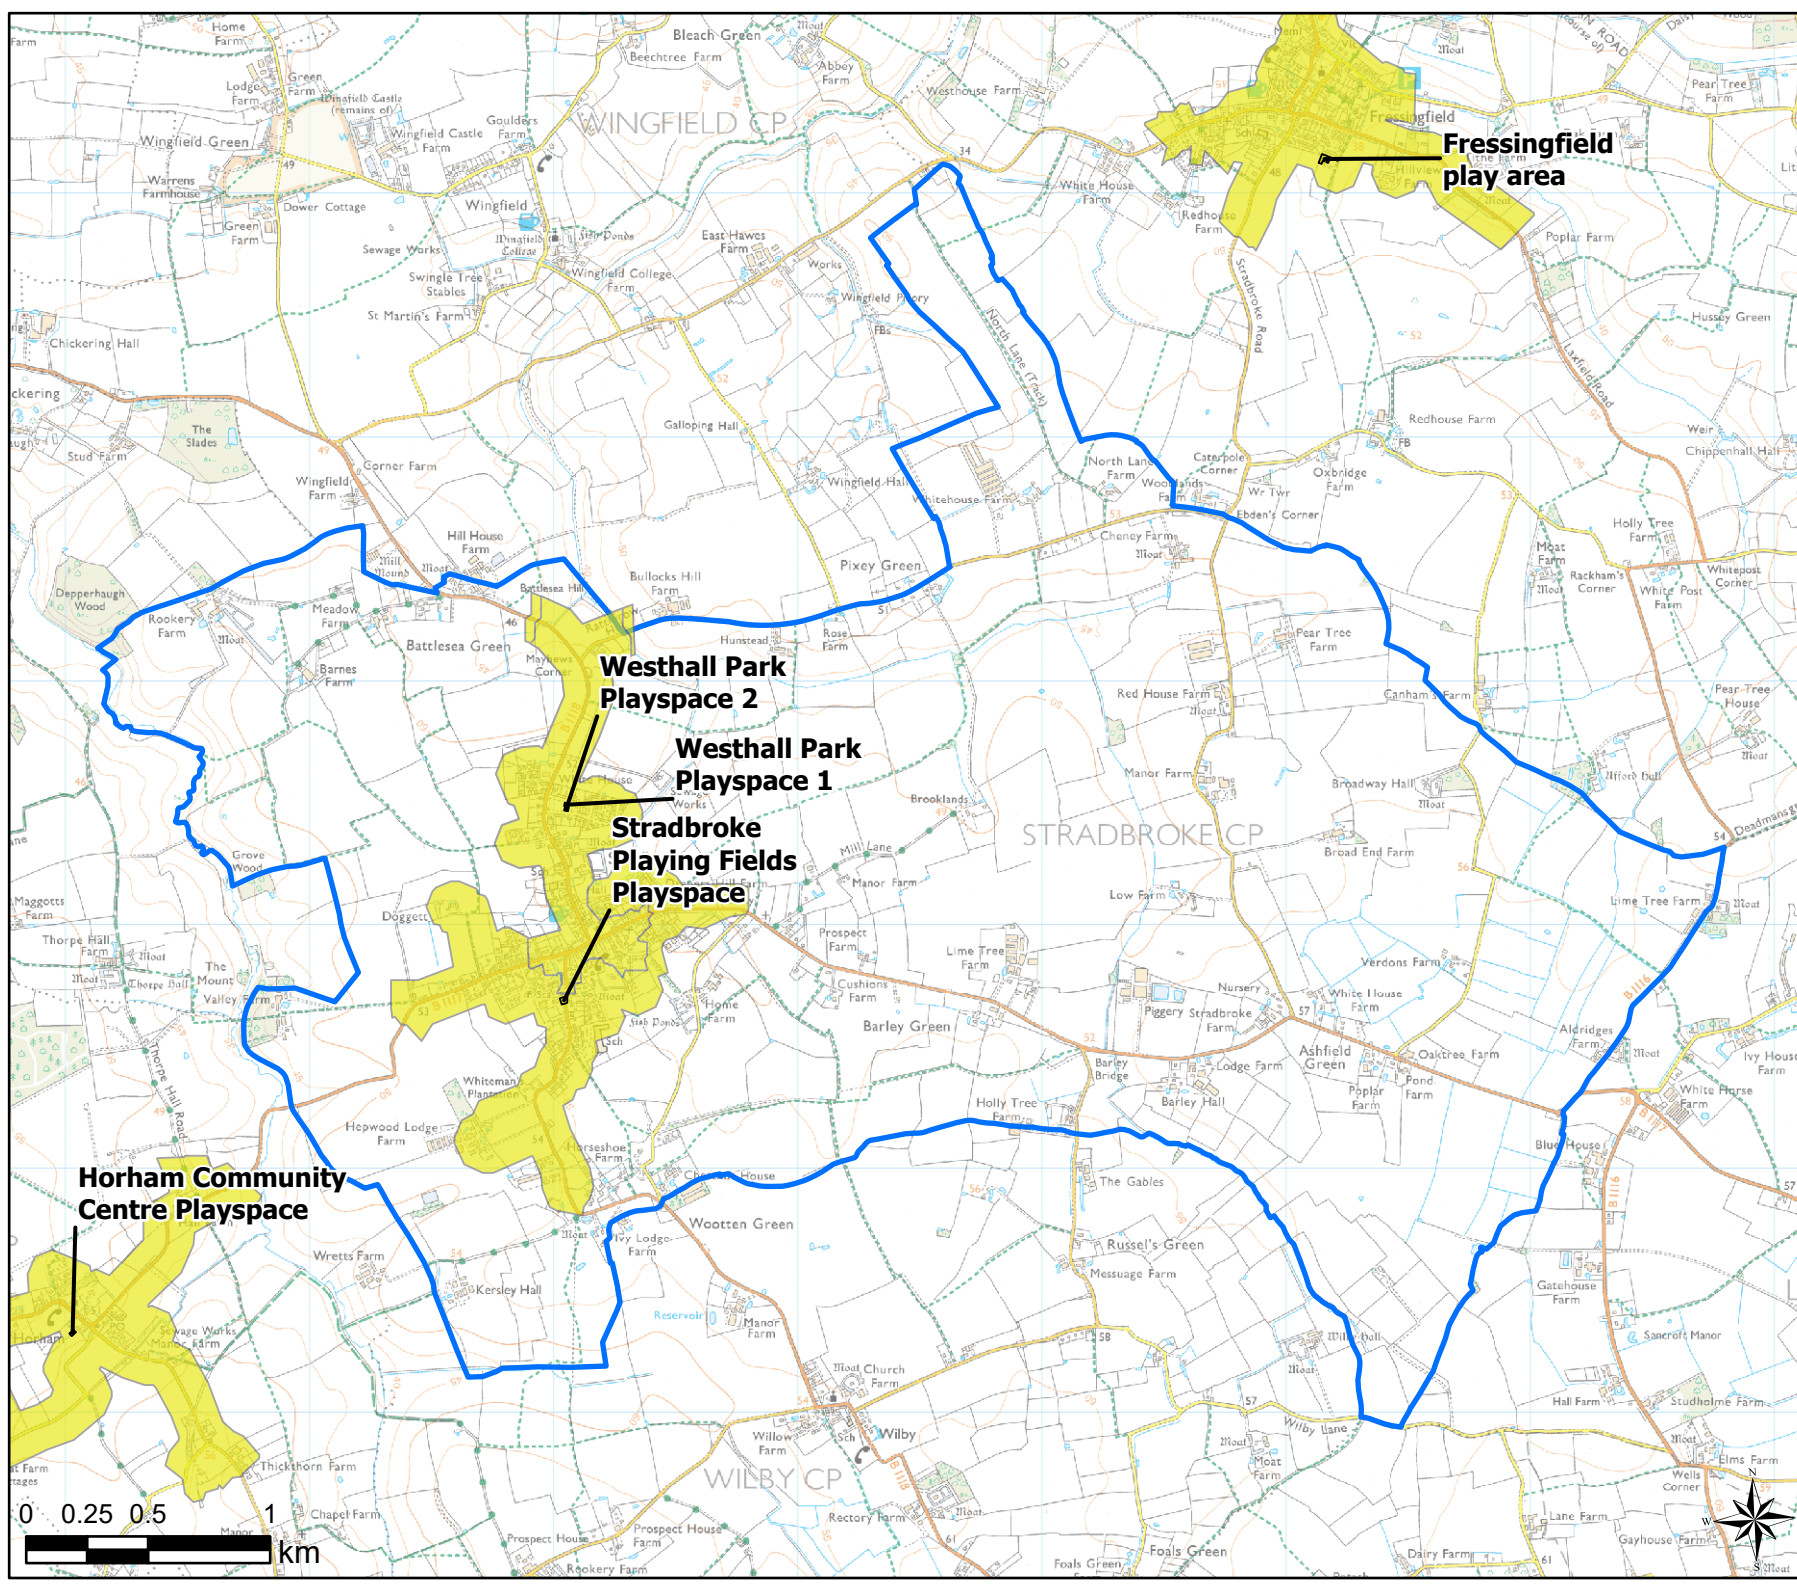

Open Space Study

Scale: 1:24,000

Map Produced on: 13/05/2019

Stradbroke

Play (Child) Walking Buffers

Legend

-  Parish Boundary
-  12 Minute Walking Buffers
-  OpenSpace
-  Typology
-  Play (Child)

Open Space Study