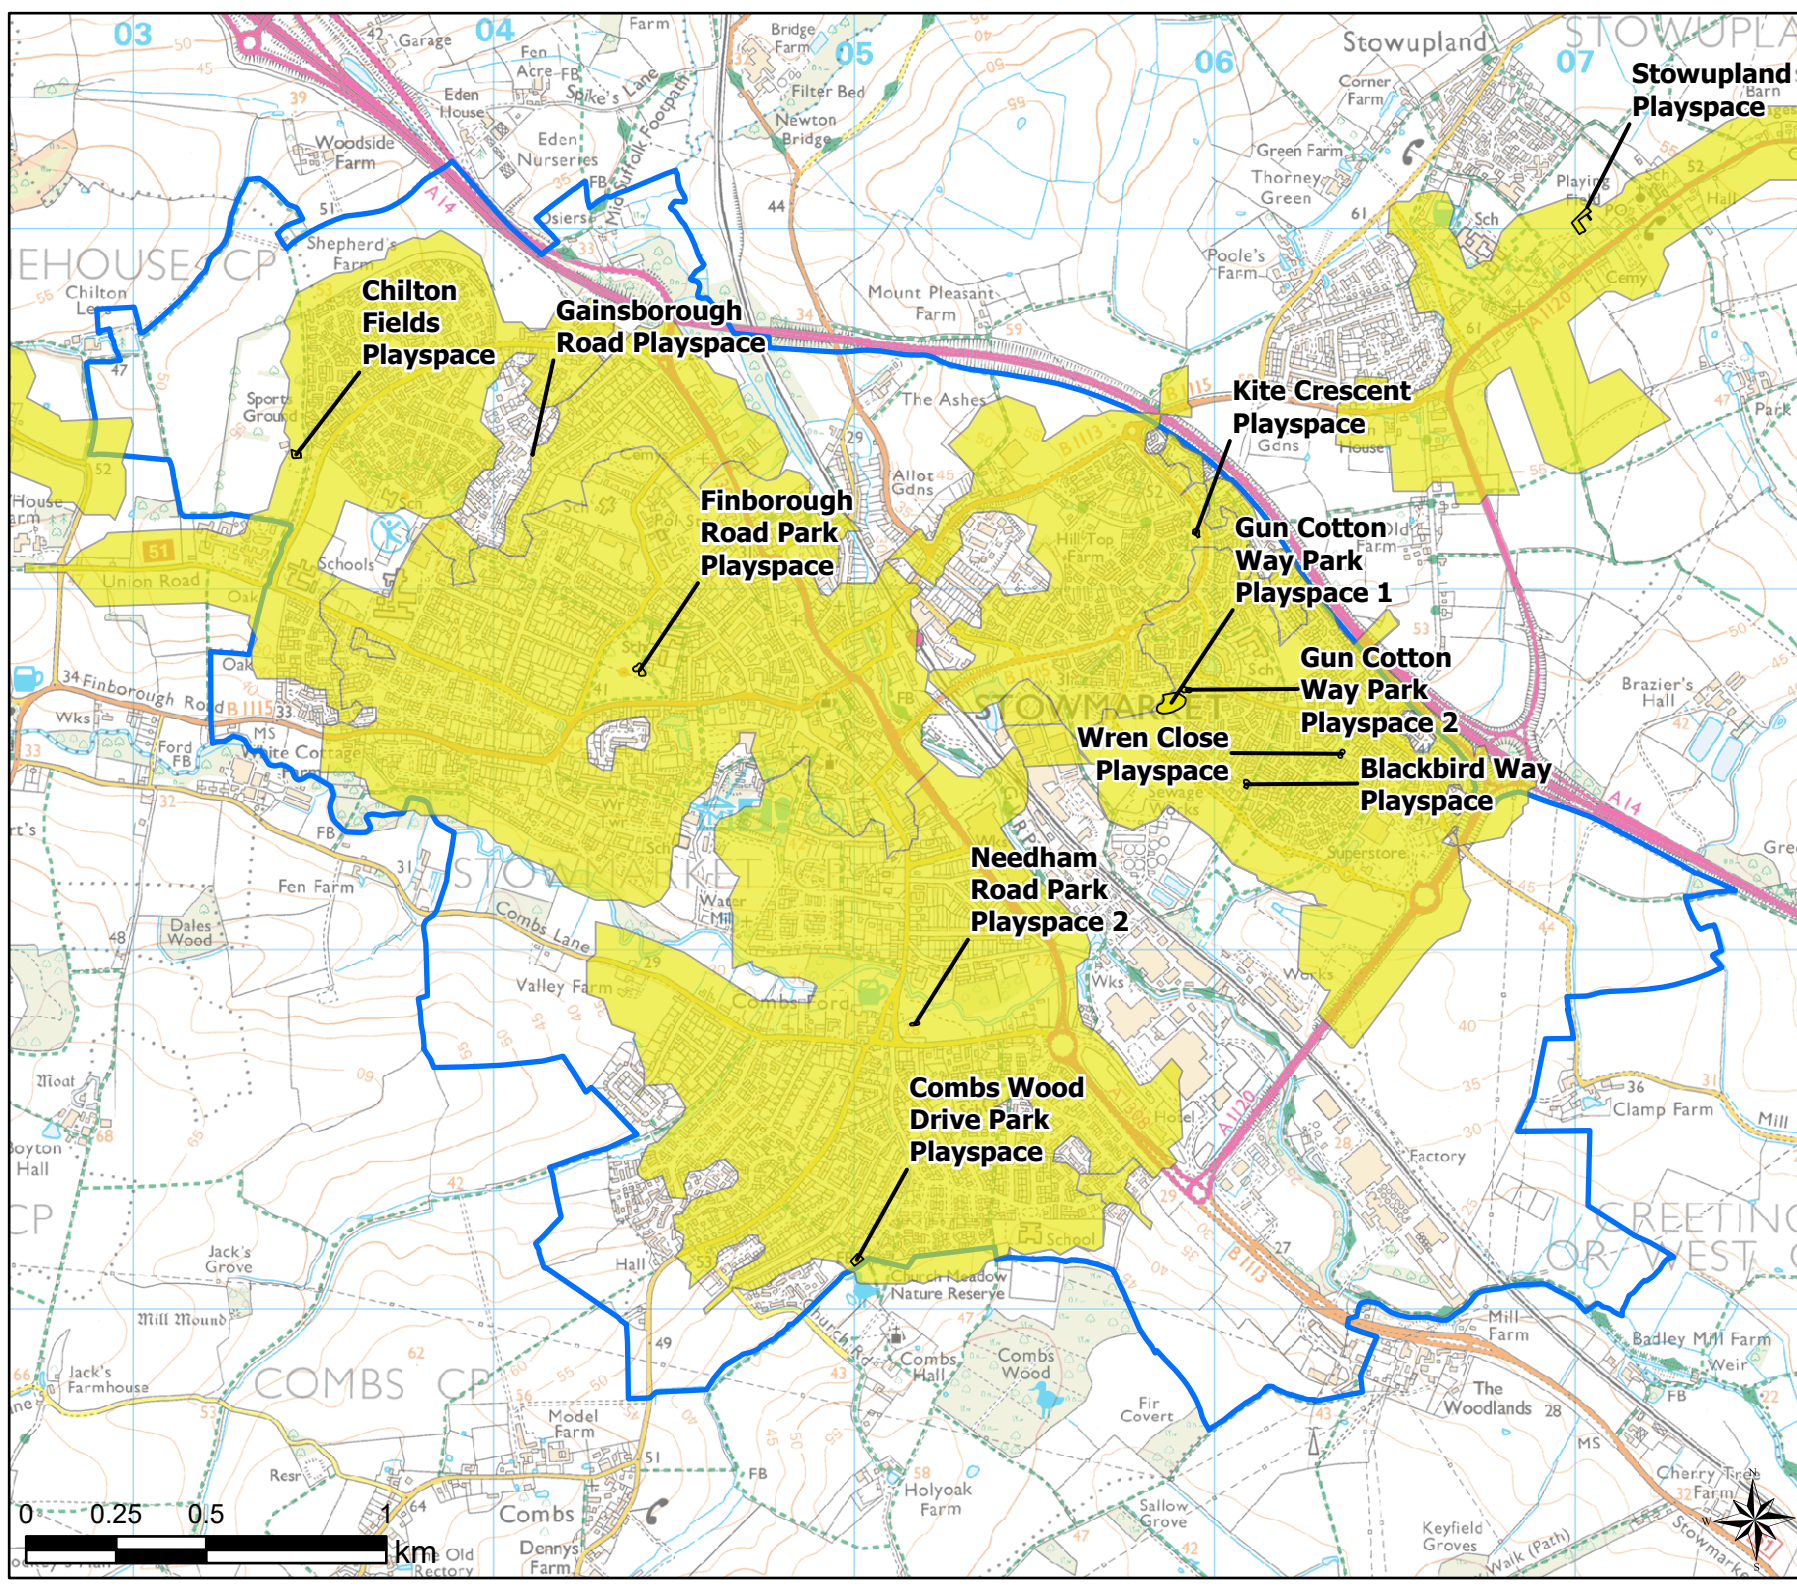

Stonham Parva

Play (Child) Walking Buffers

Legend

-  Parish Boundary
-  12 Minute Walking Buffers
- OpenSpace
- Typology
-  Play (Child)

Open Space Study

Scale: 1:20,000

Map Produced on: 13/05/2019

Stowmarket
Play (Child) Walking Buffers