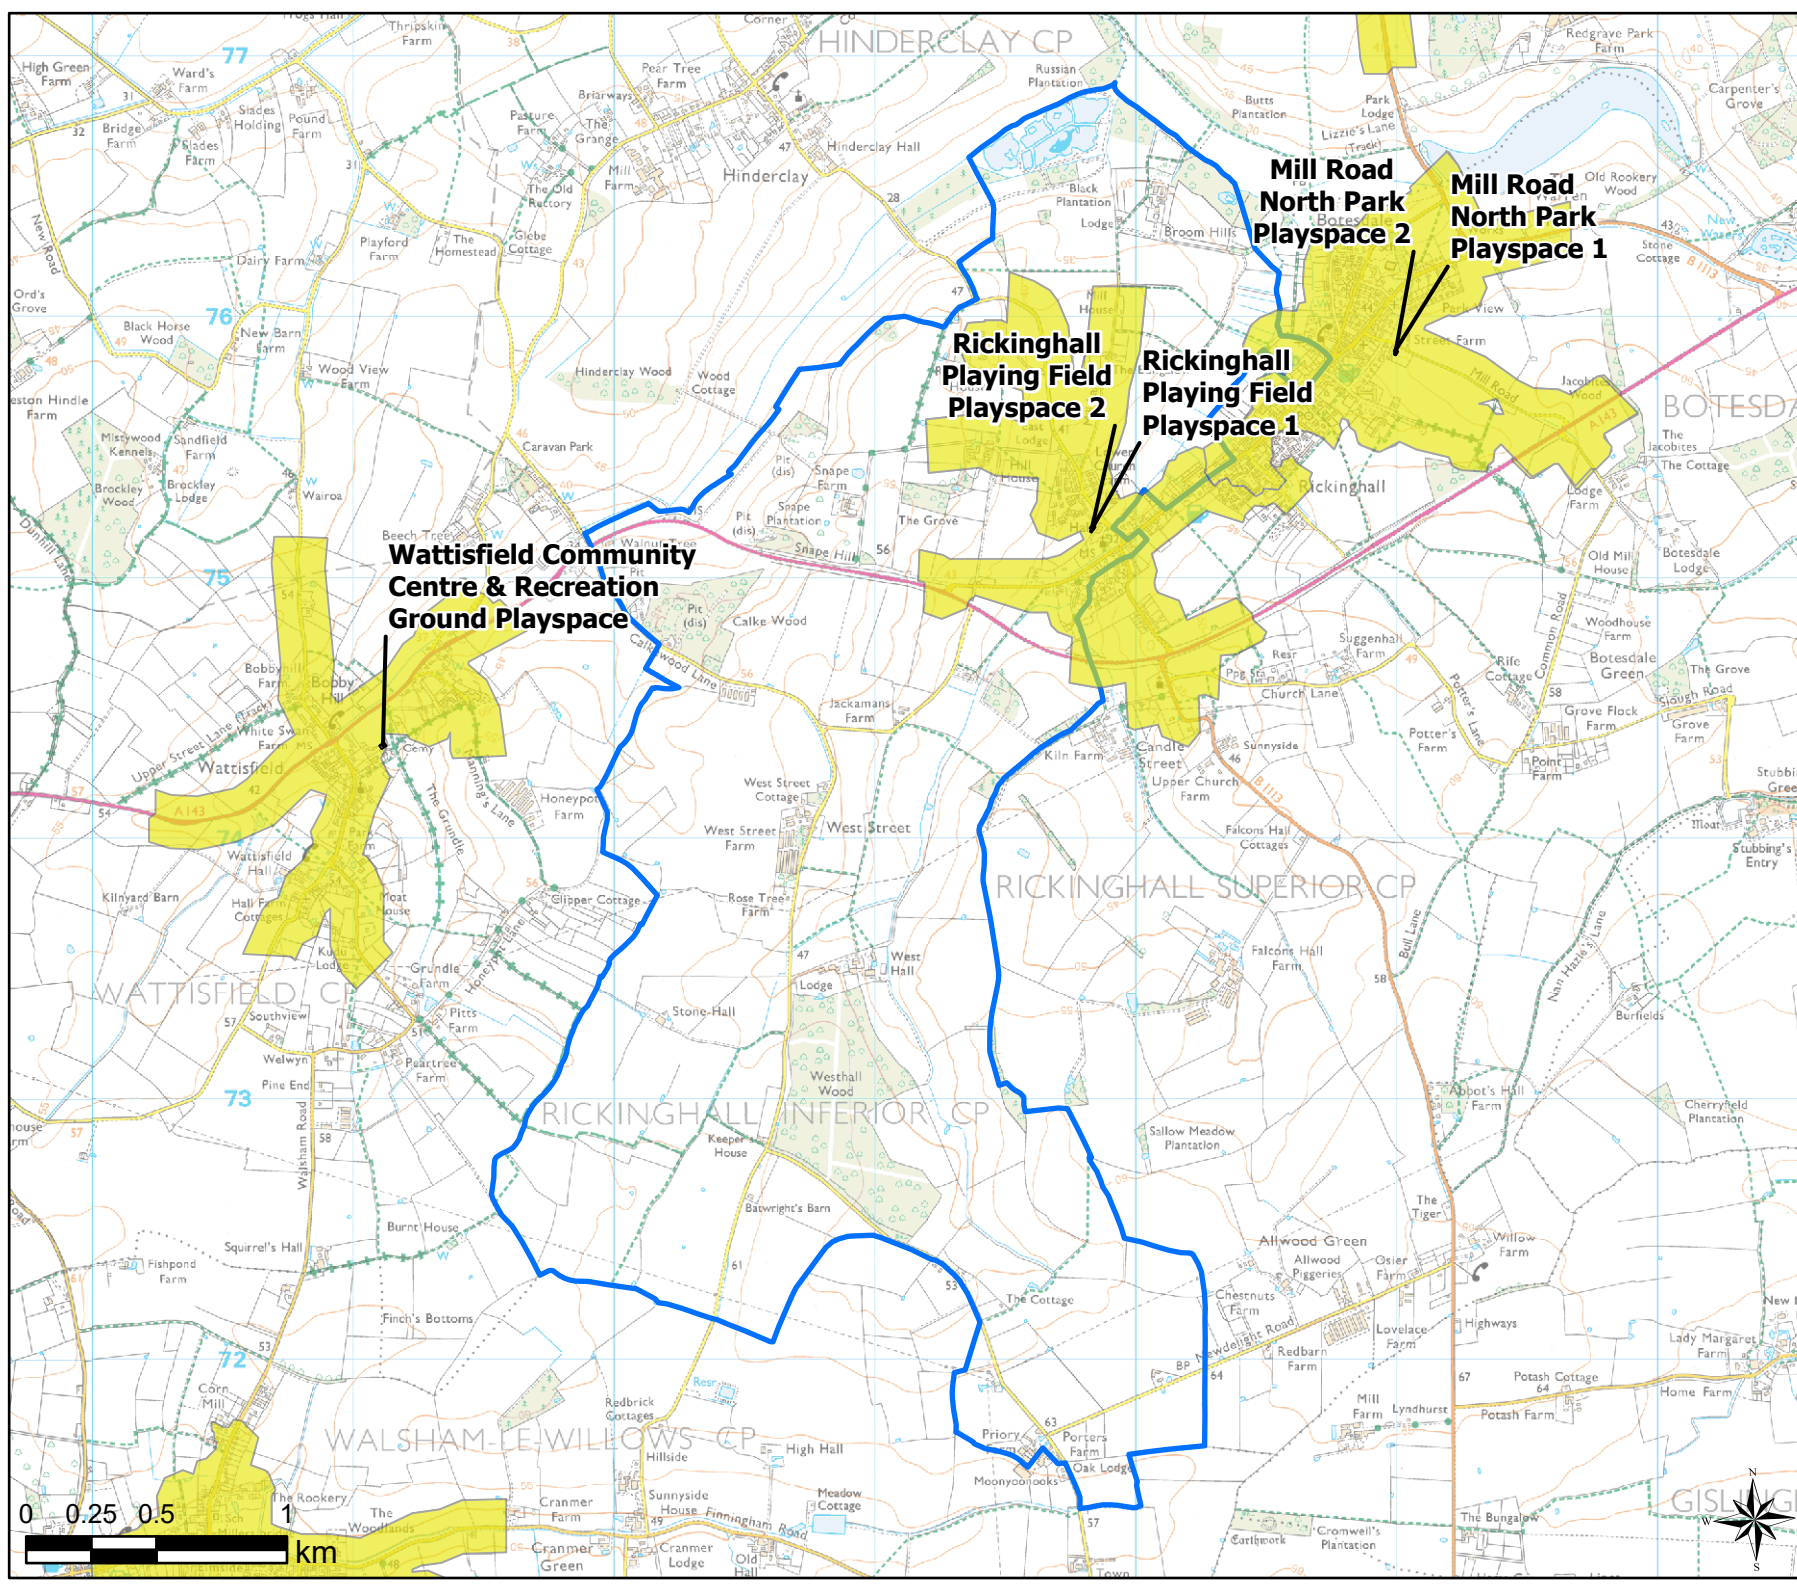

Redlingfield

Play (Child) Walking Buffers

Legend

- Parish Boundary
- 12 Minute Walking Buffers
- OpenSpace
- Typology
- Play (Child)

Open Space Study

Scale: 1:13,000

Map Produced on: 13/05/2019

**Rickingham Inferior
Play (Child) Walking Buffers**