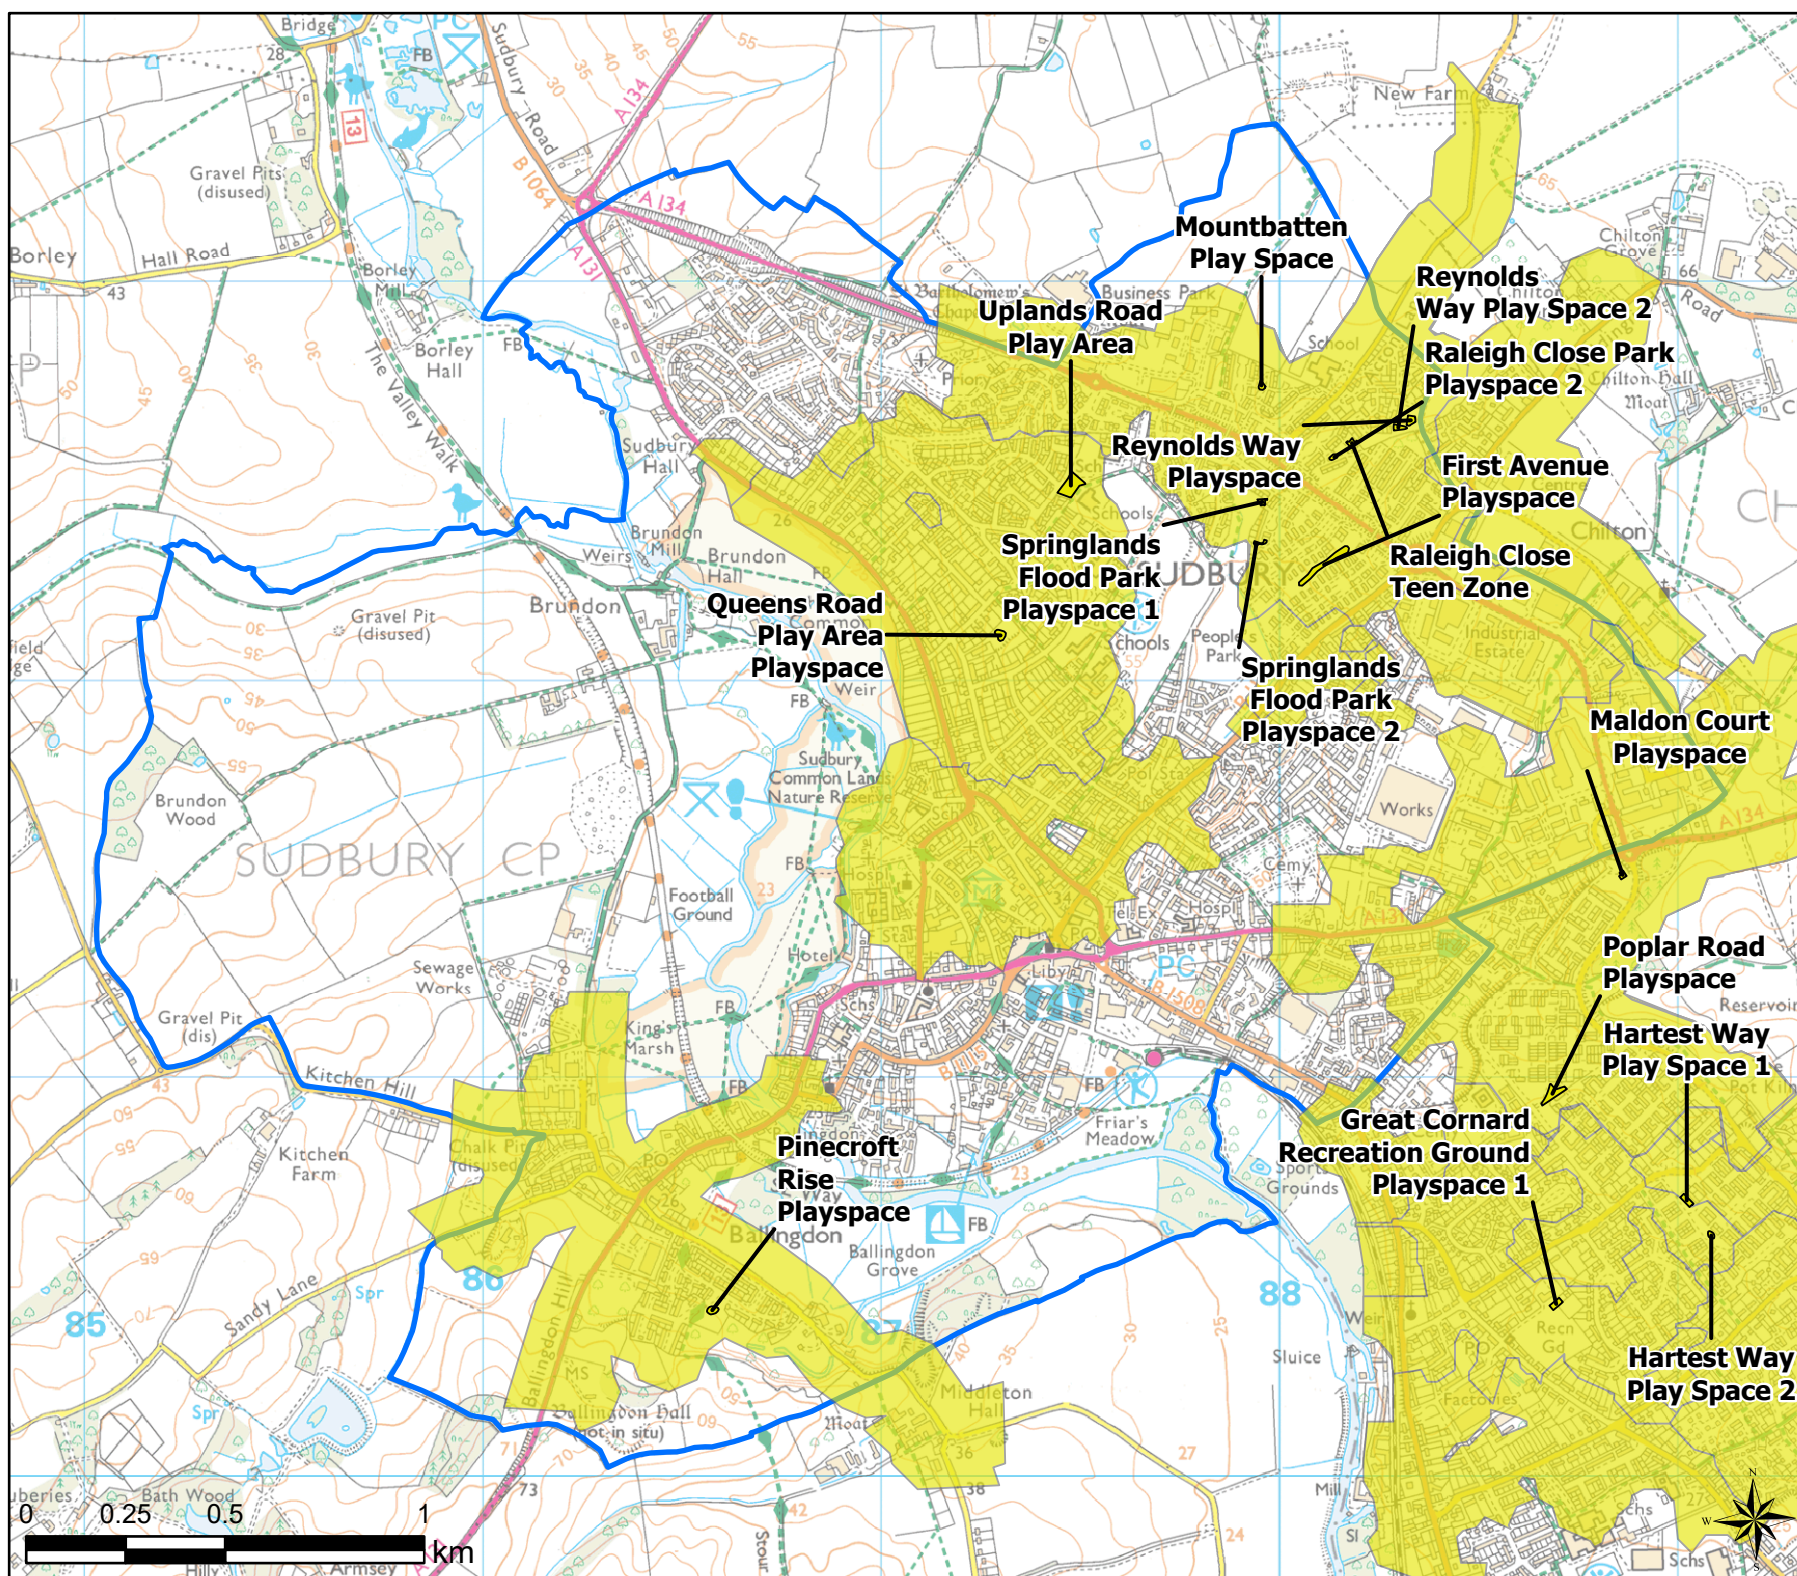

Open Space Study

Scale: 1:24,000

Map Produced on: 13/05/2019

Stradbroke

Play (Child) Walking Buffers

Legend

-  Parish Boundary
-  12 Minute Walking Buffers
-  OpenSpace
-  Typology
-  Play (Child)

Open Space Study

Scale: 1:31,000

Map Produced on: 13/05/2019

Stratford St. Mary

Play (Child) Walking Buffers

Legend

-  Parish Boundary
-  12 Minute Walking Buffers
- OpenSpace
- Typology
-  Play (Child)

Open Space Study

Scale: 1:15,000

Map Produced on: 13/05/2019

Legend

-  Parish Boundary
-  12 Minute Walking Buffers
- OpenSpace
- Typology
-  Play (Child)

Open Space Study

Scale: 1:19,000

Map Produced on: 13/05/2019