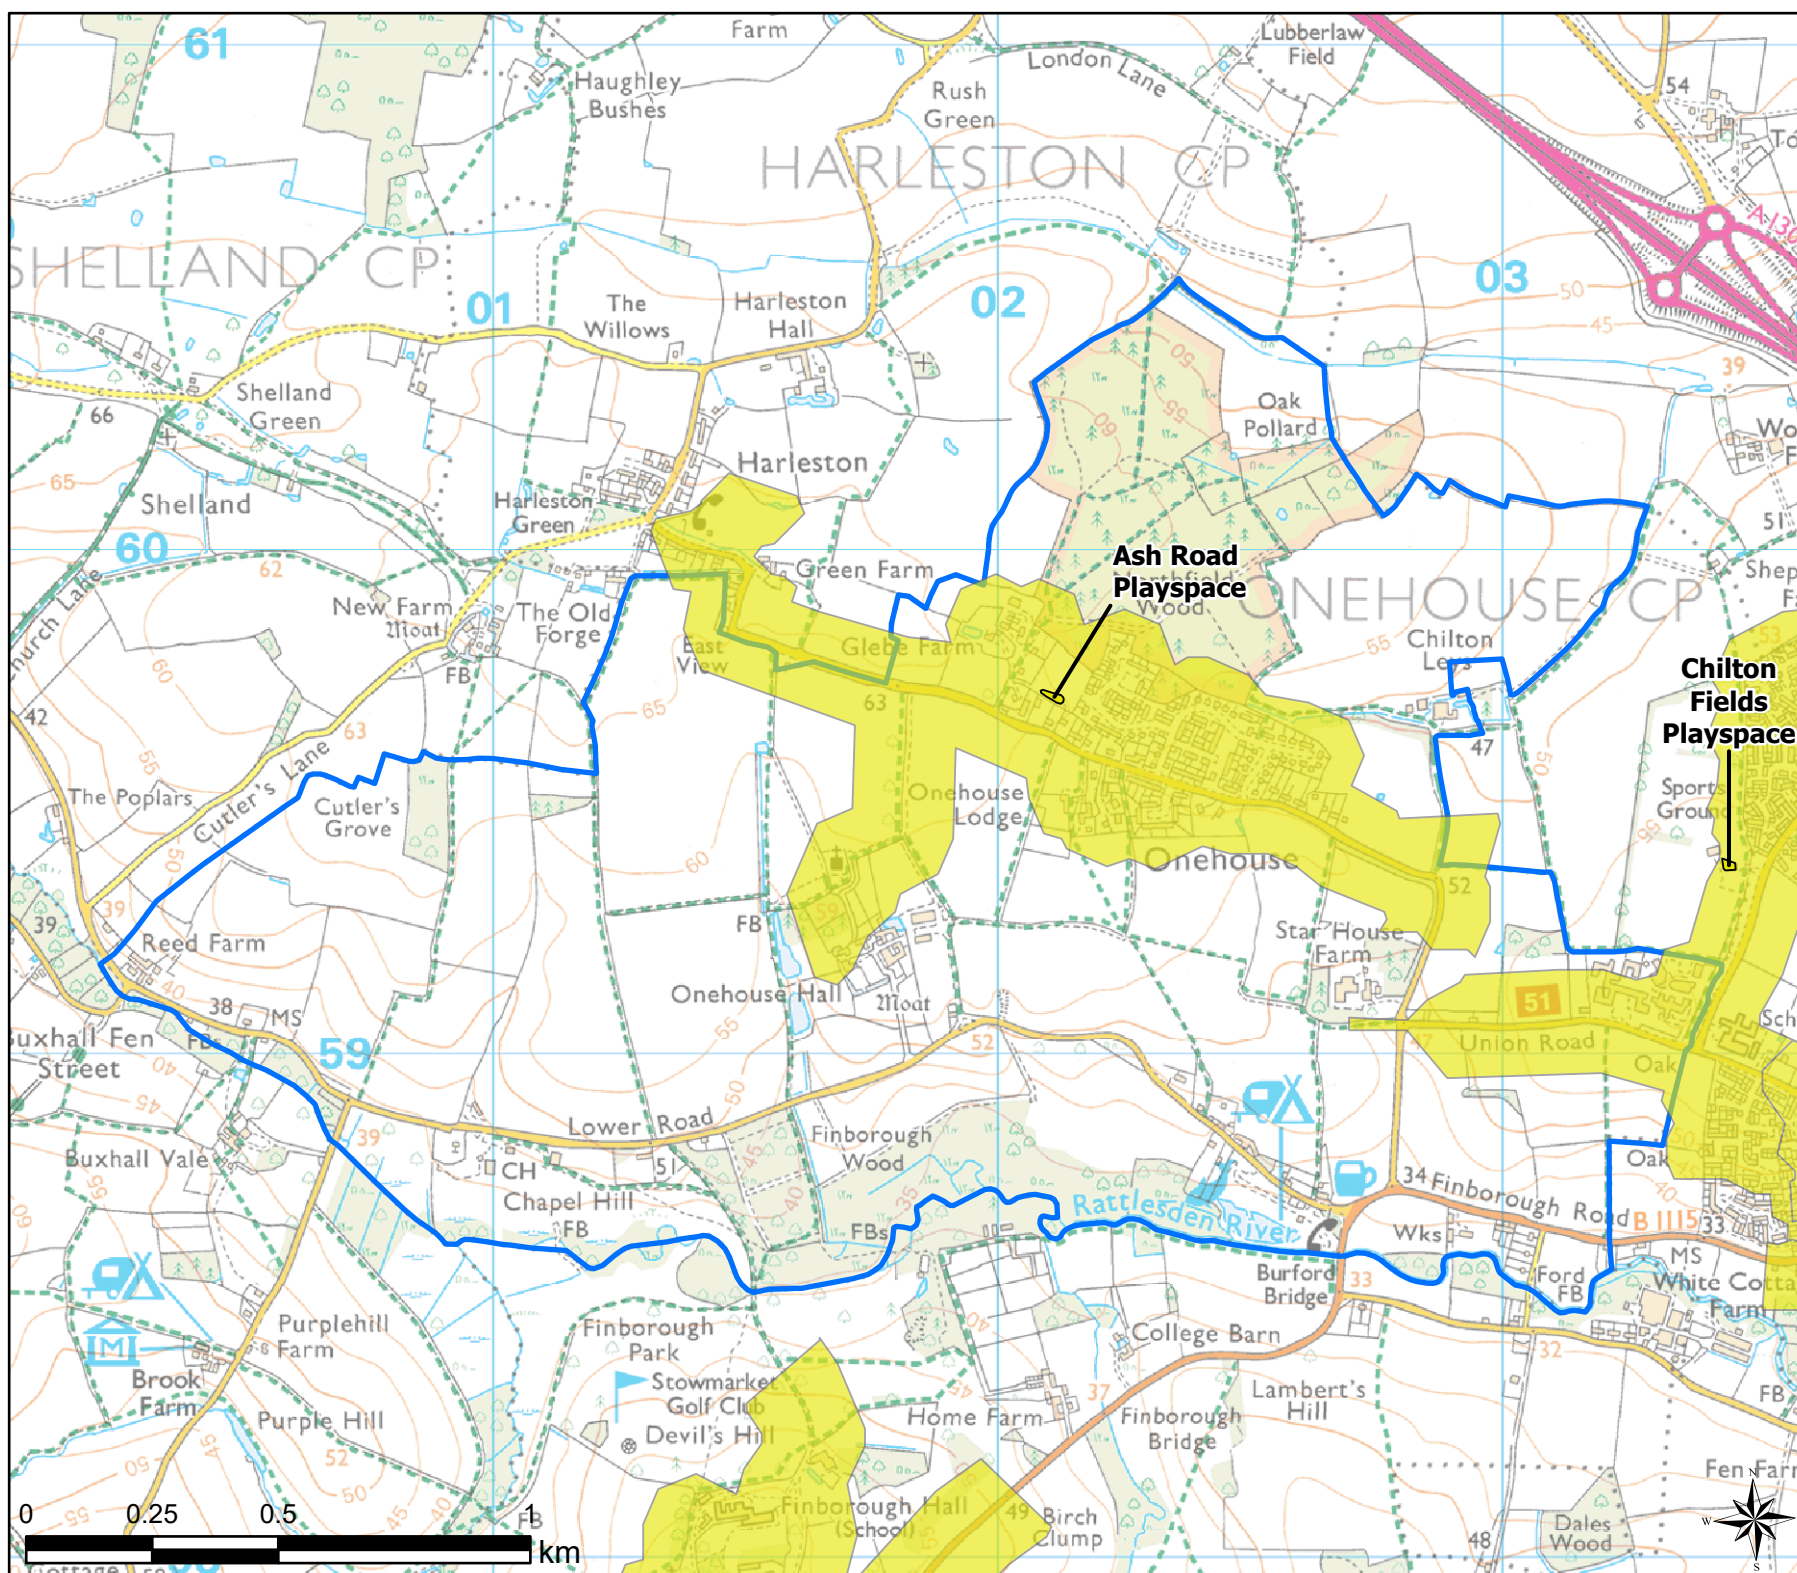

Onehouse
Play (Child) Walking Buffers

Legend

- Parish Boundary
- 12 Minute Walking Buffers
- OpenSpace
- Typology
- Play (Child)

Open Space Study

Scale: 1:15,000

Map Produced on: 13/05/2019