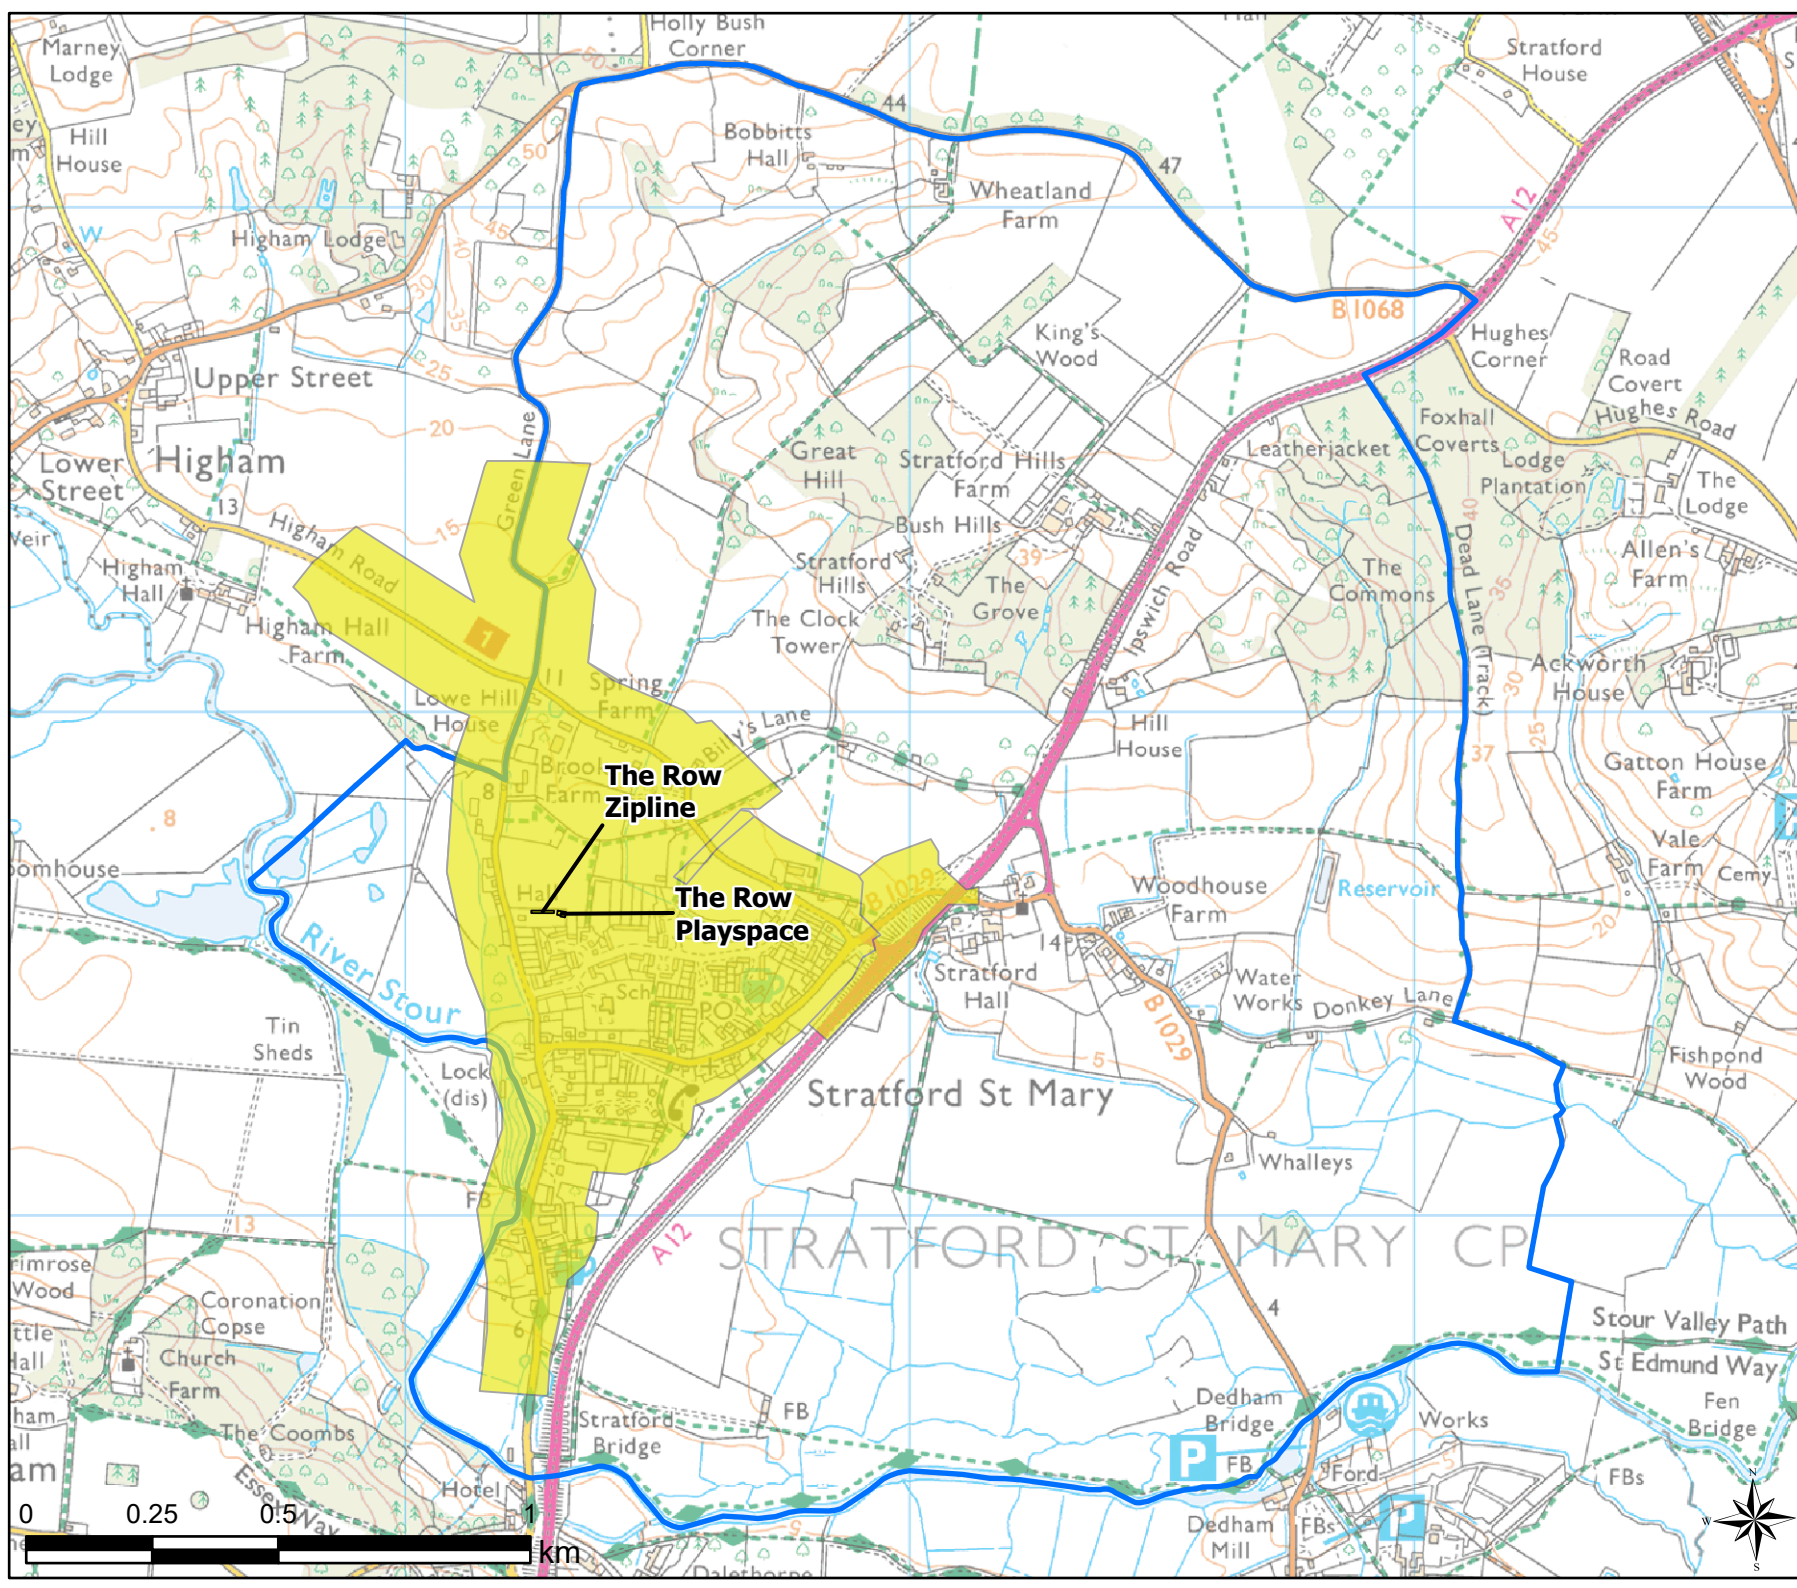

Scale: 1:31,000

Map Produced on: 13/05/2019

Stratford St. Mary

Play (Child) Walking Buffers

Legend

-  Parish Boundary
-  12 Minute Walking Buffers
- OpenSpace
- Typology
-  Play (Child)

Open Space Study

Scale: 1:15,000