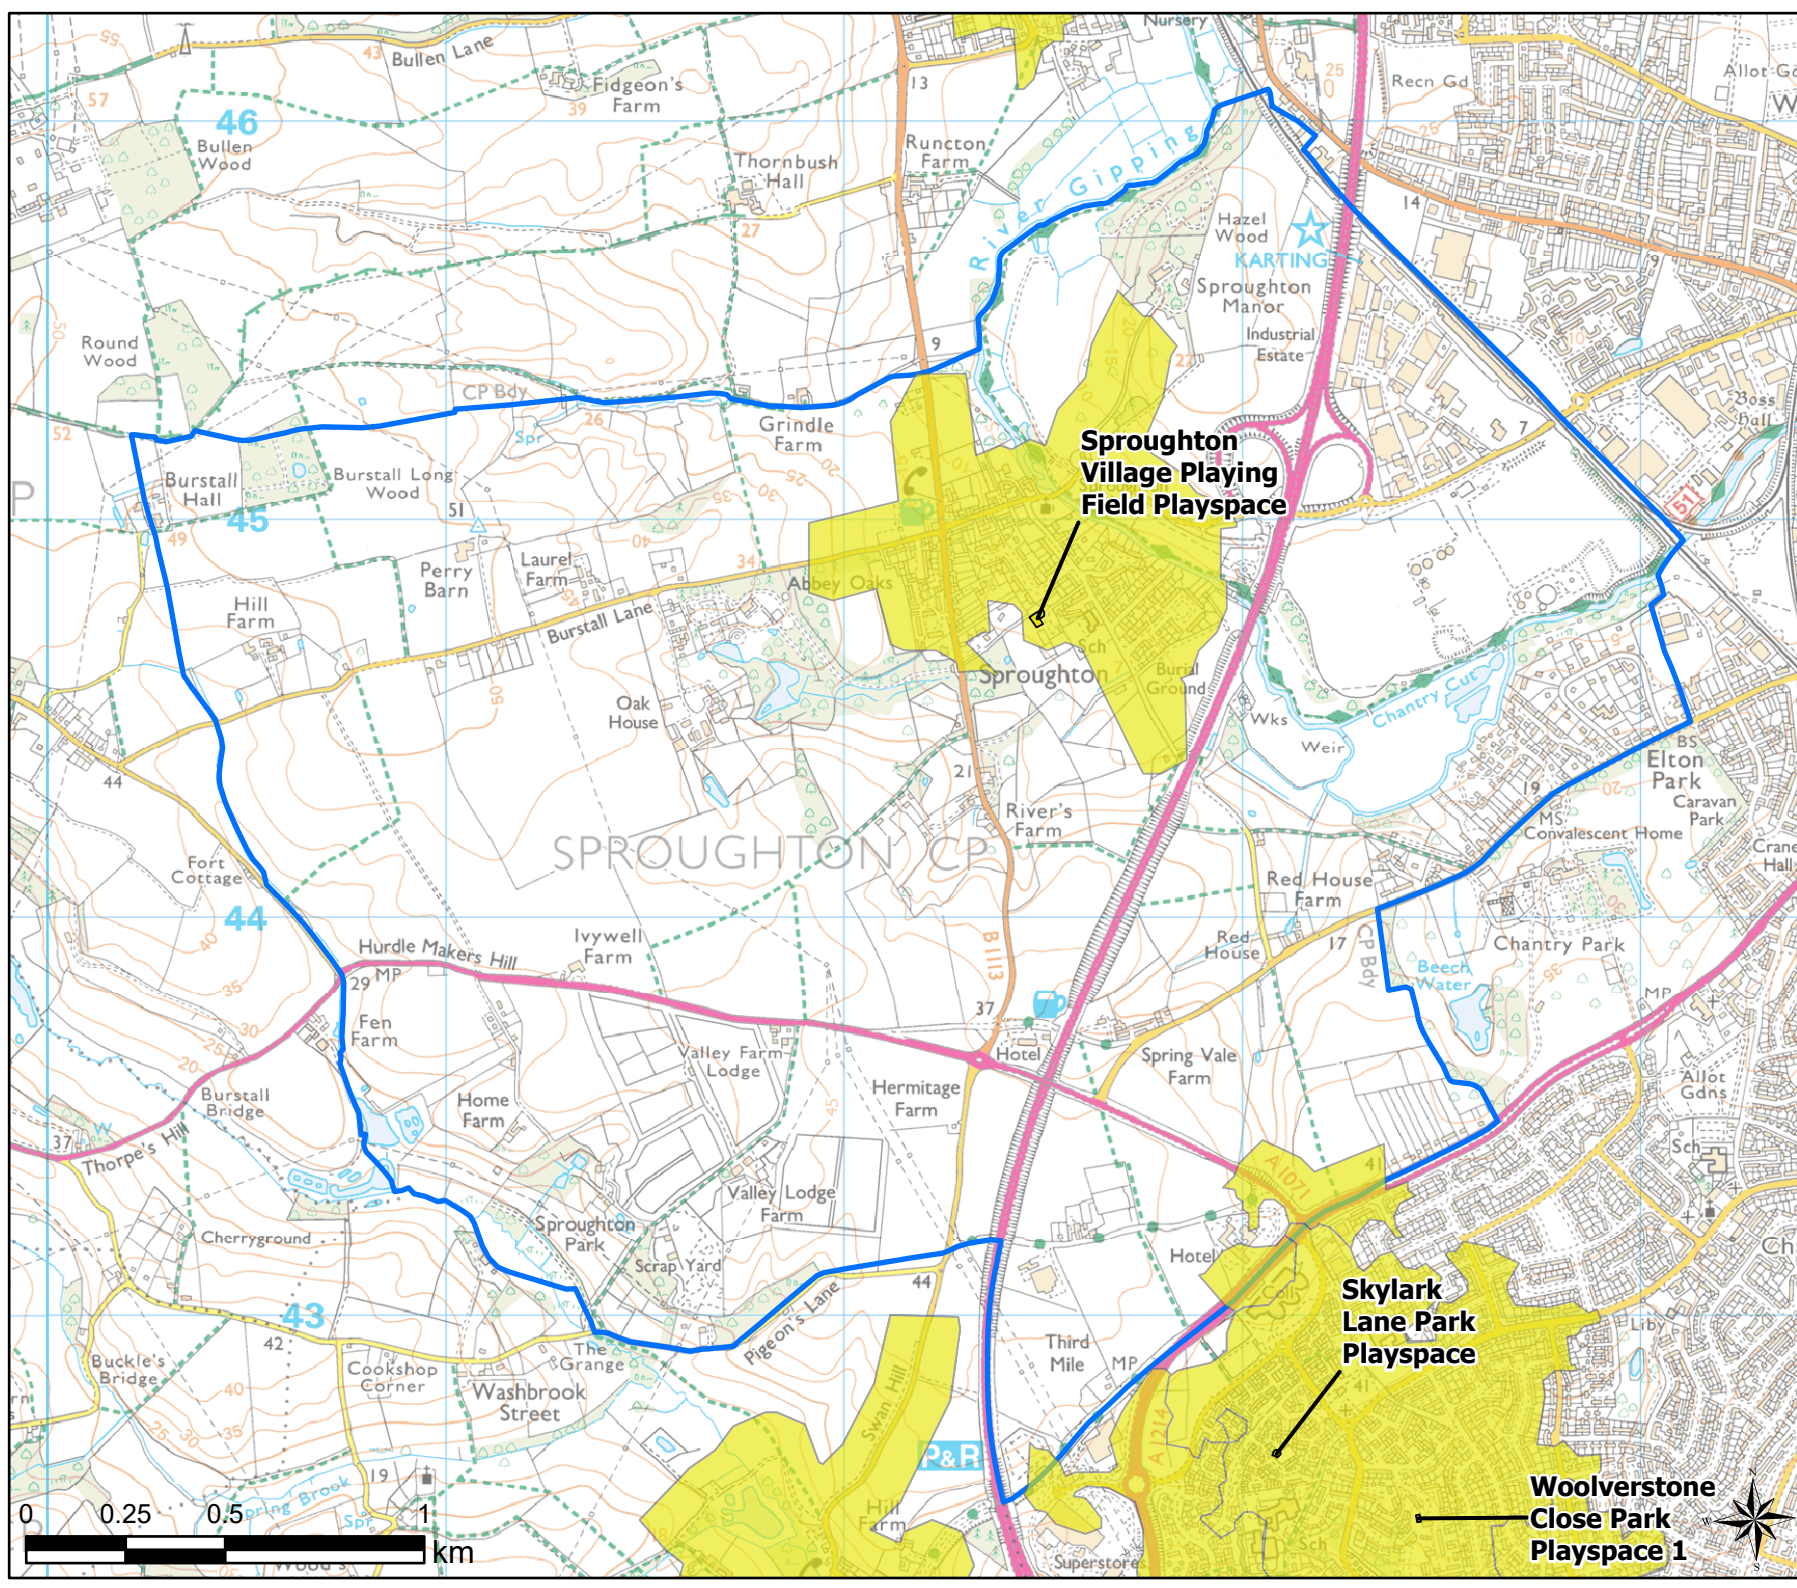

Sproughton

Play (Child) Walking Buffers

Legend

- Parish Boundary
- 12 Minute Walking Buffers
- OpenSpace
- Typology
- Play (Child)

Open Space Study

Scale: 1:19,000

Map Produced on: 13/05/2019

Woolverstone
Close Park
Playspace 1