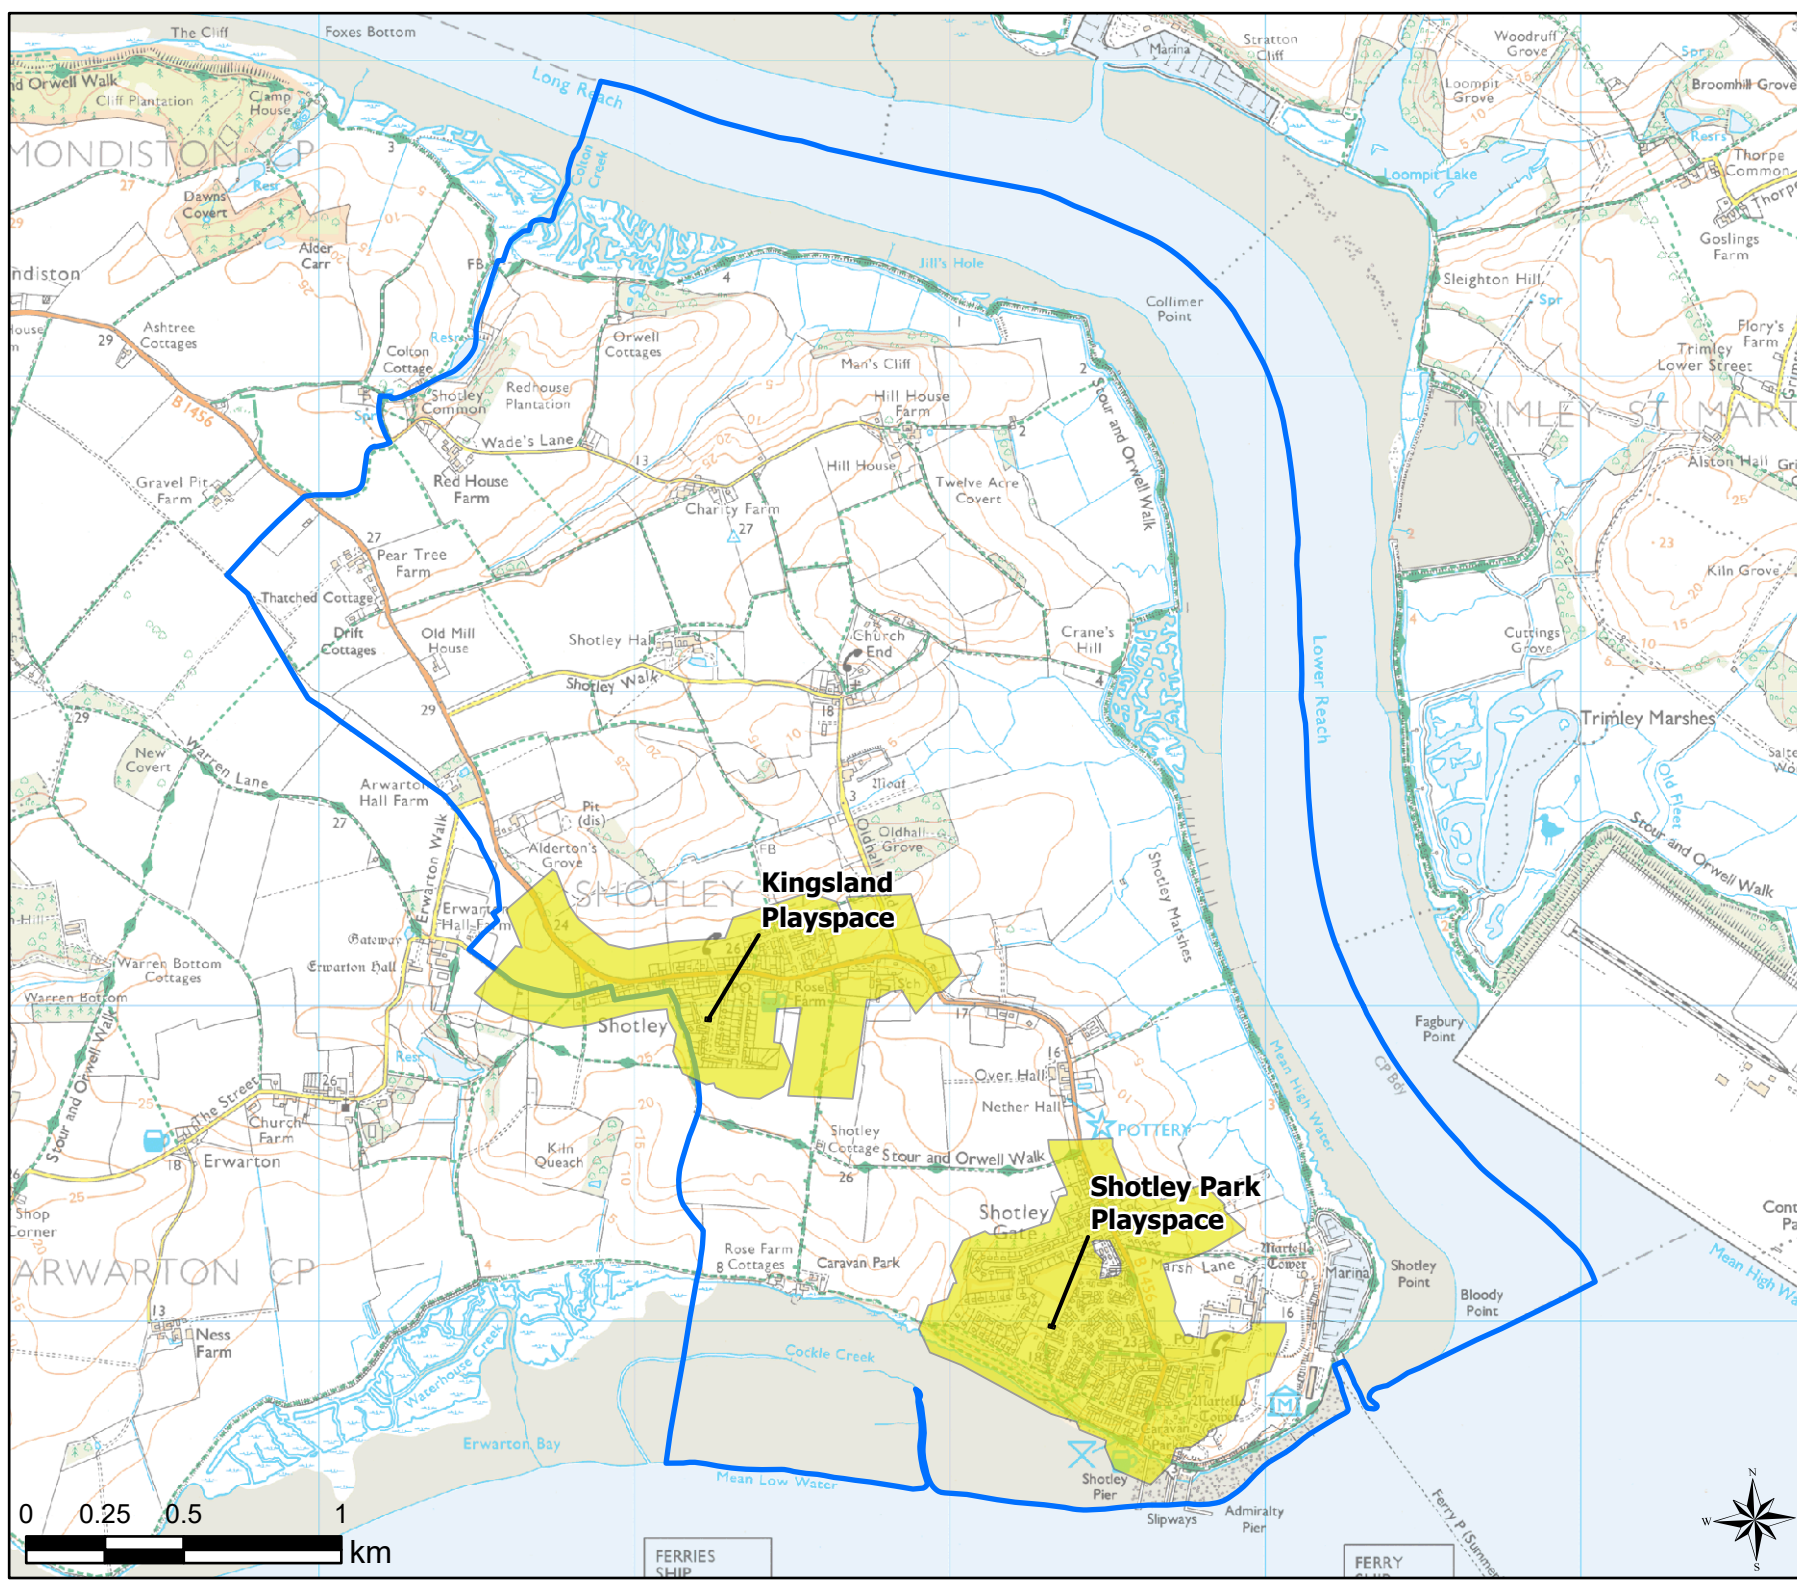

Shotley
Play (Child) Walking Buffers

Legend

- Parish Boundary
- 12 Minute Walking Buffers
- OpenSpace
- Typology
- Play (Child)

Open Space Study

Scale: 1:24,000

Map Produced on: 13/05/2019