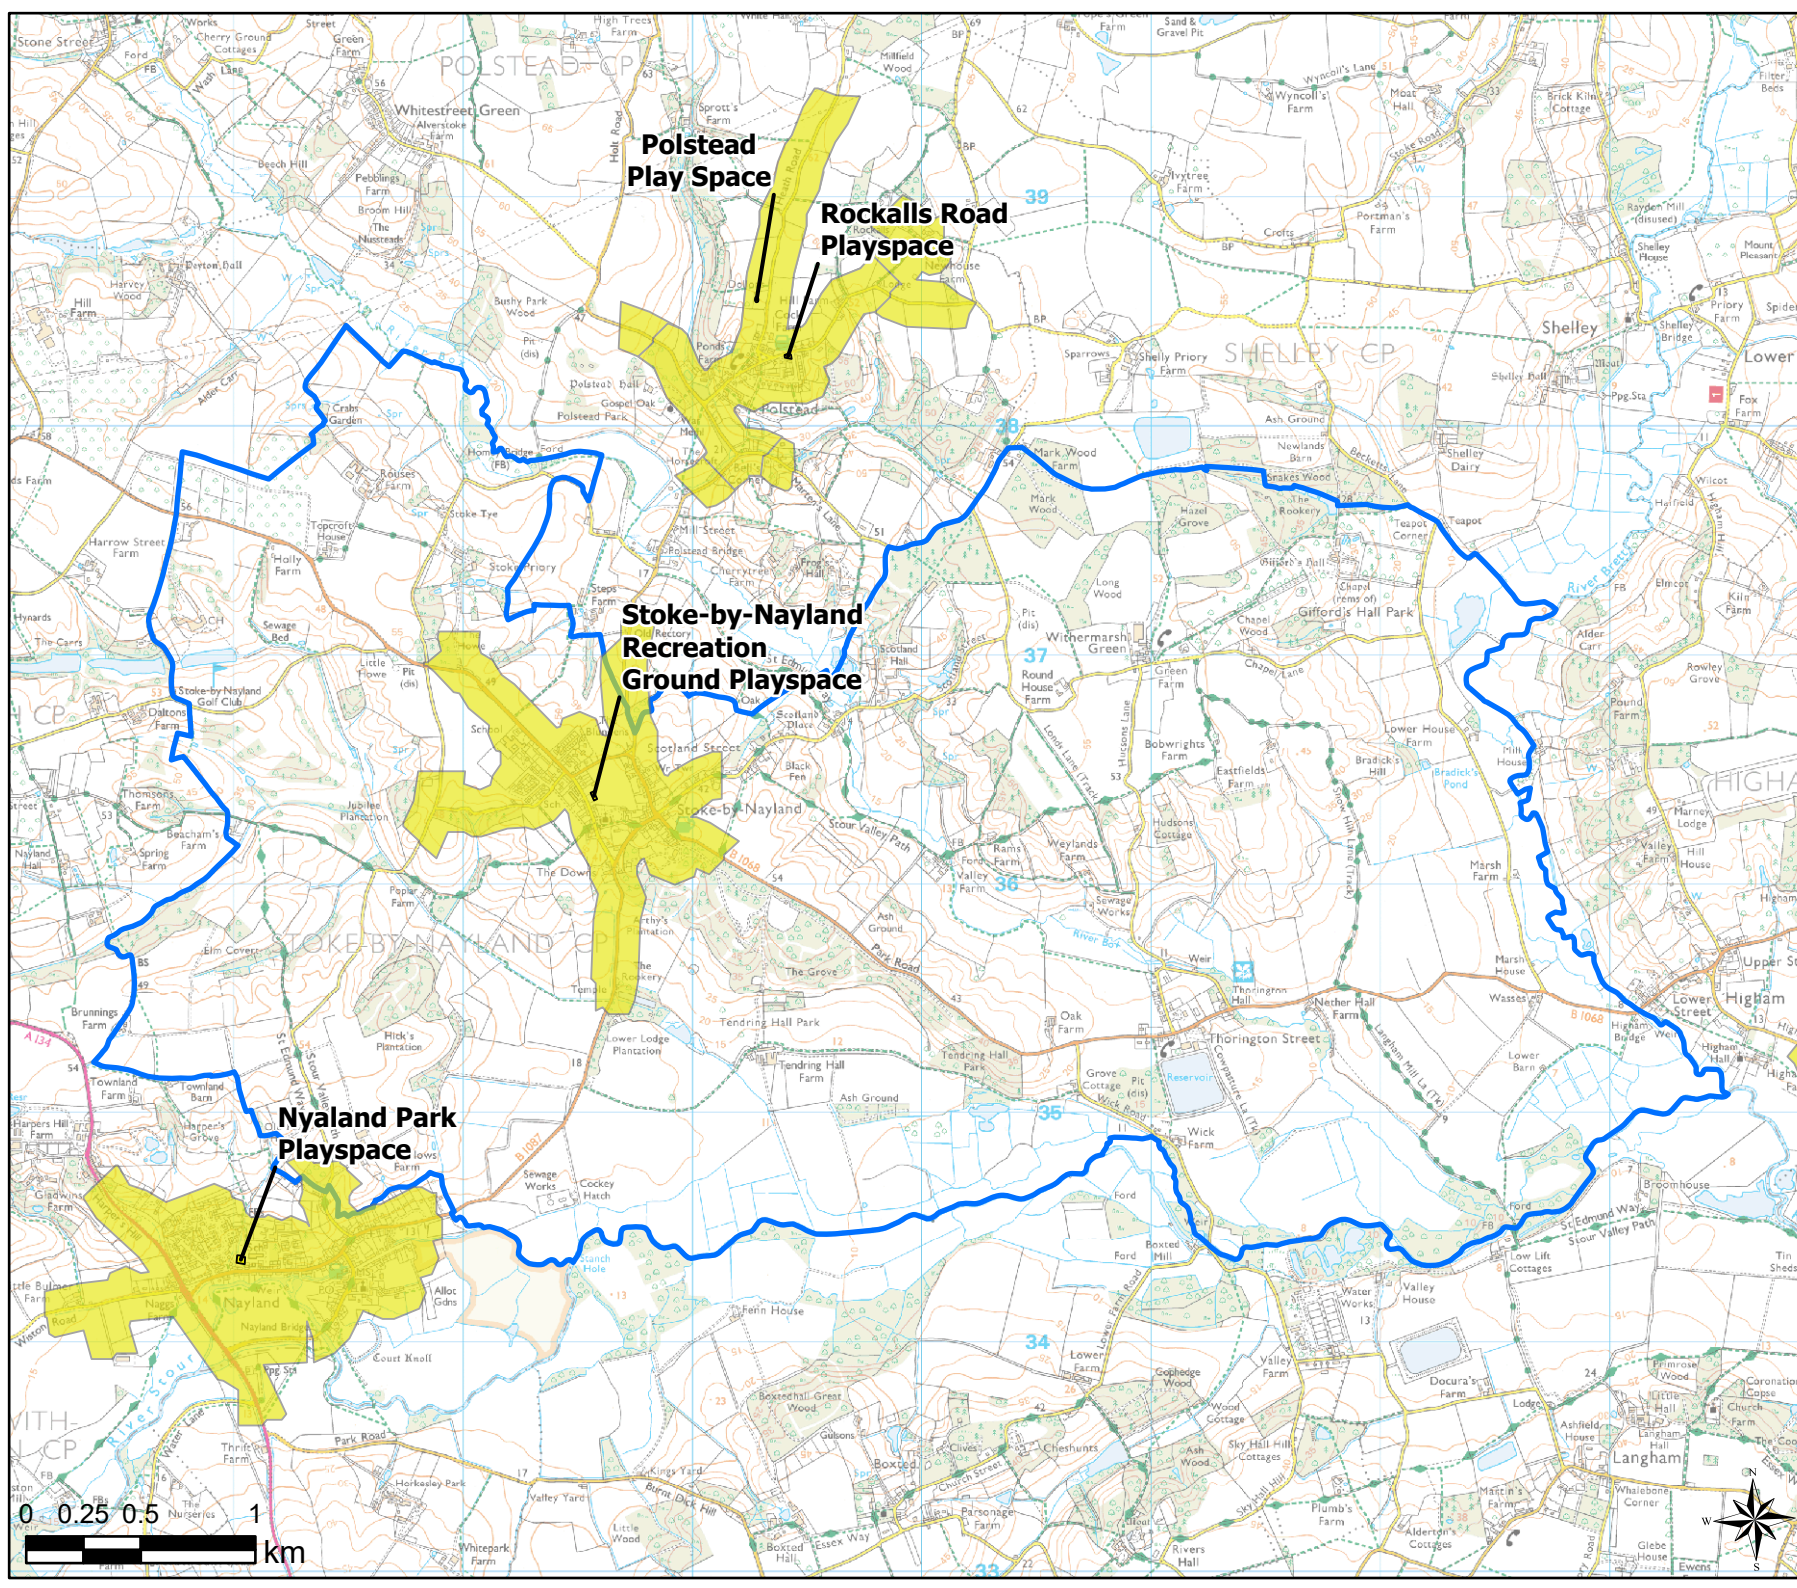

Stoke-by-Nayland

Play (Child) Walking Buffers

Legend

- Parish Boundary
- 12 Minute Walking Buffers
- OpenSpace
- Typology
- Play (Child)

Open Space Study

Scale: 1:33,000

Map Produced on: 13/05/2019