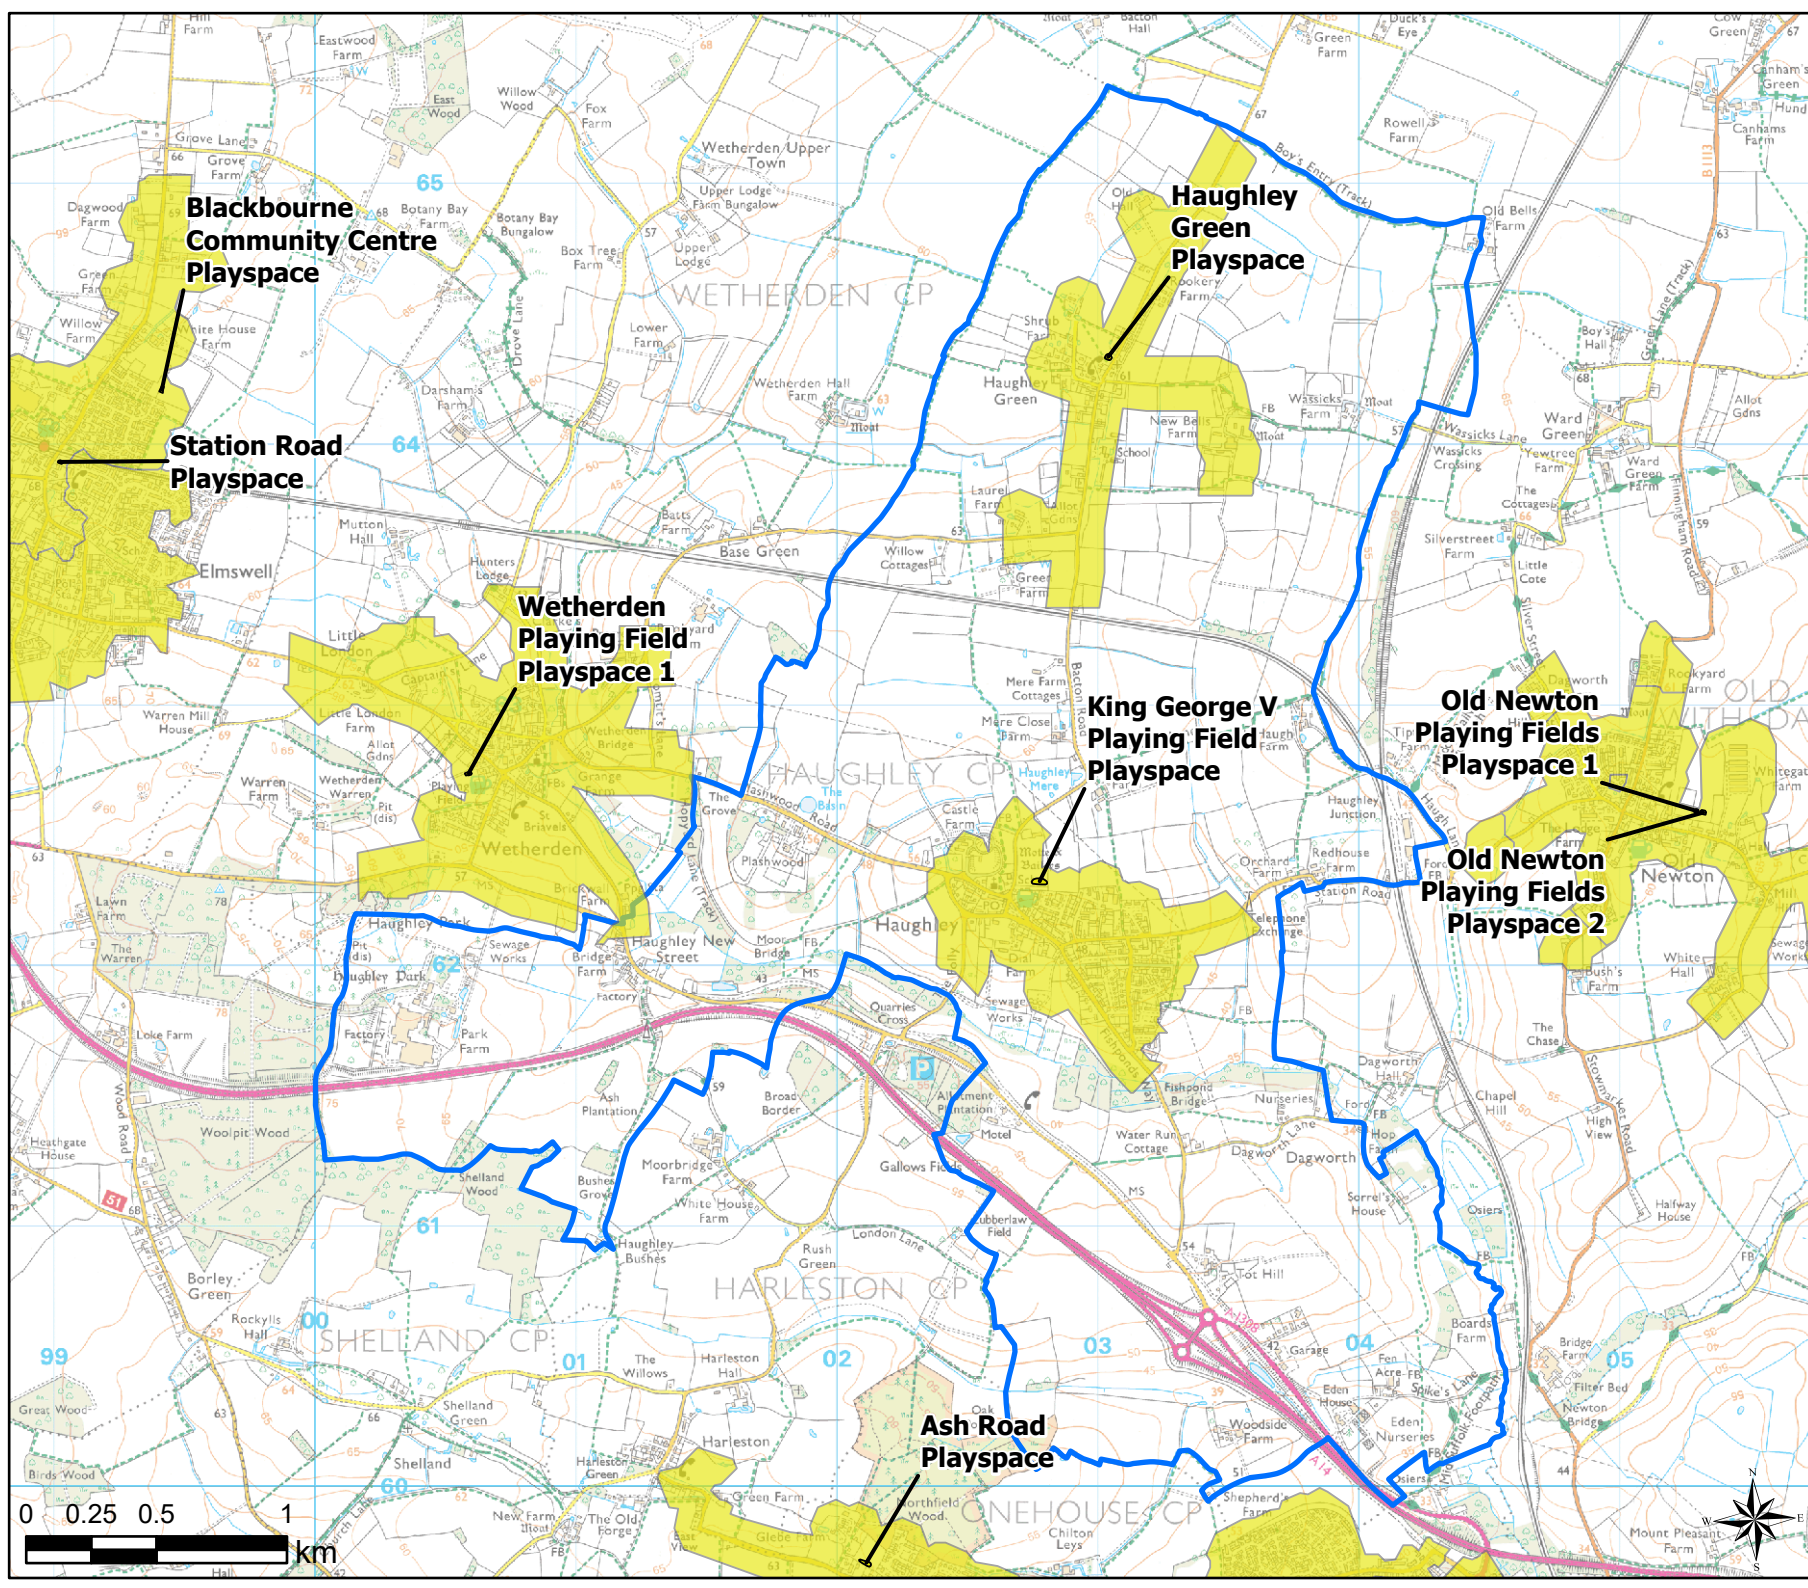

Haughley

Play (Child) Walking Buffers

Legend

- Parish Boundary
- 12 Minute Walking Buffers
- OpenSpace
- Typology
- Play (Child)

Open Space Study

Scale: 1:29,000

Map Produced on: 13/05/2019