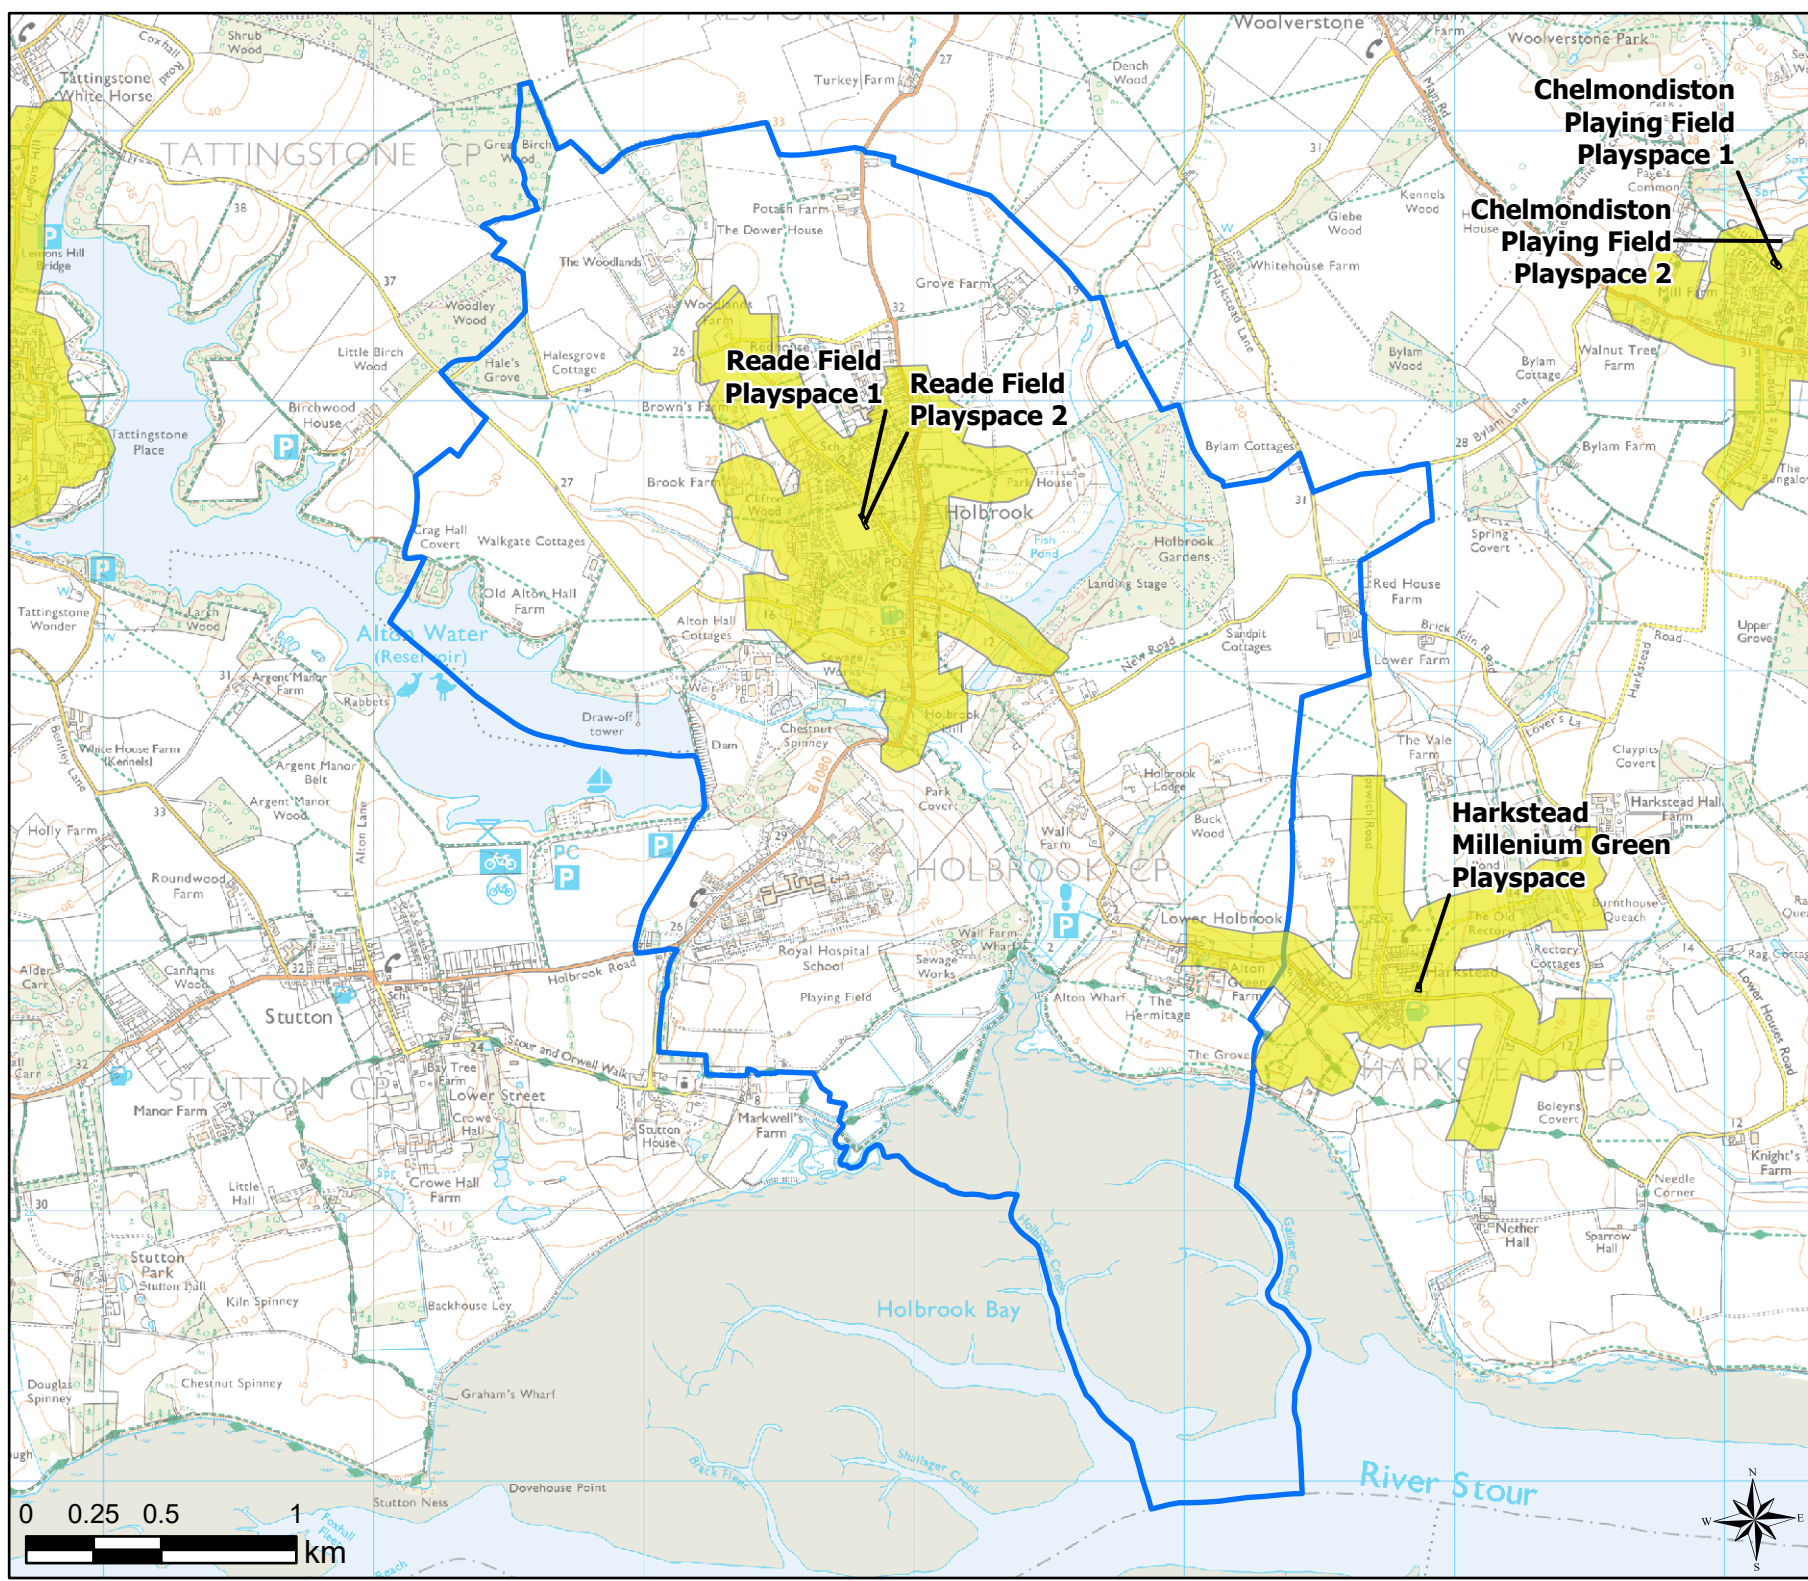

**Chamberlin
Close
Playspace**

**Ipswich Road
Playspace**

Holbrook

Play (Child) Walking Buffers

Legend

-  Parish Boundary
-  12 Minute Walking Buffers
- OpenSpace
- Typology
-  Play (Child)

Open Space Study