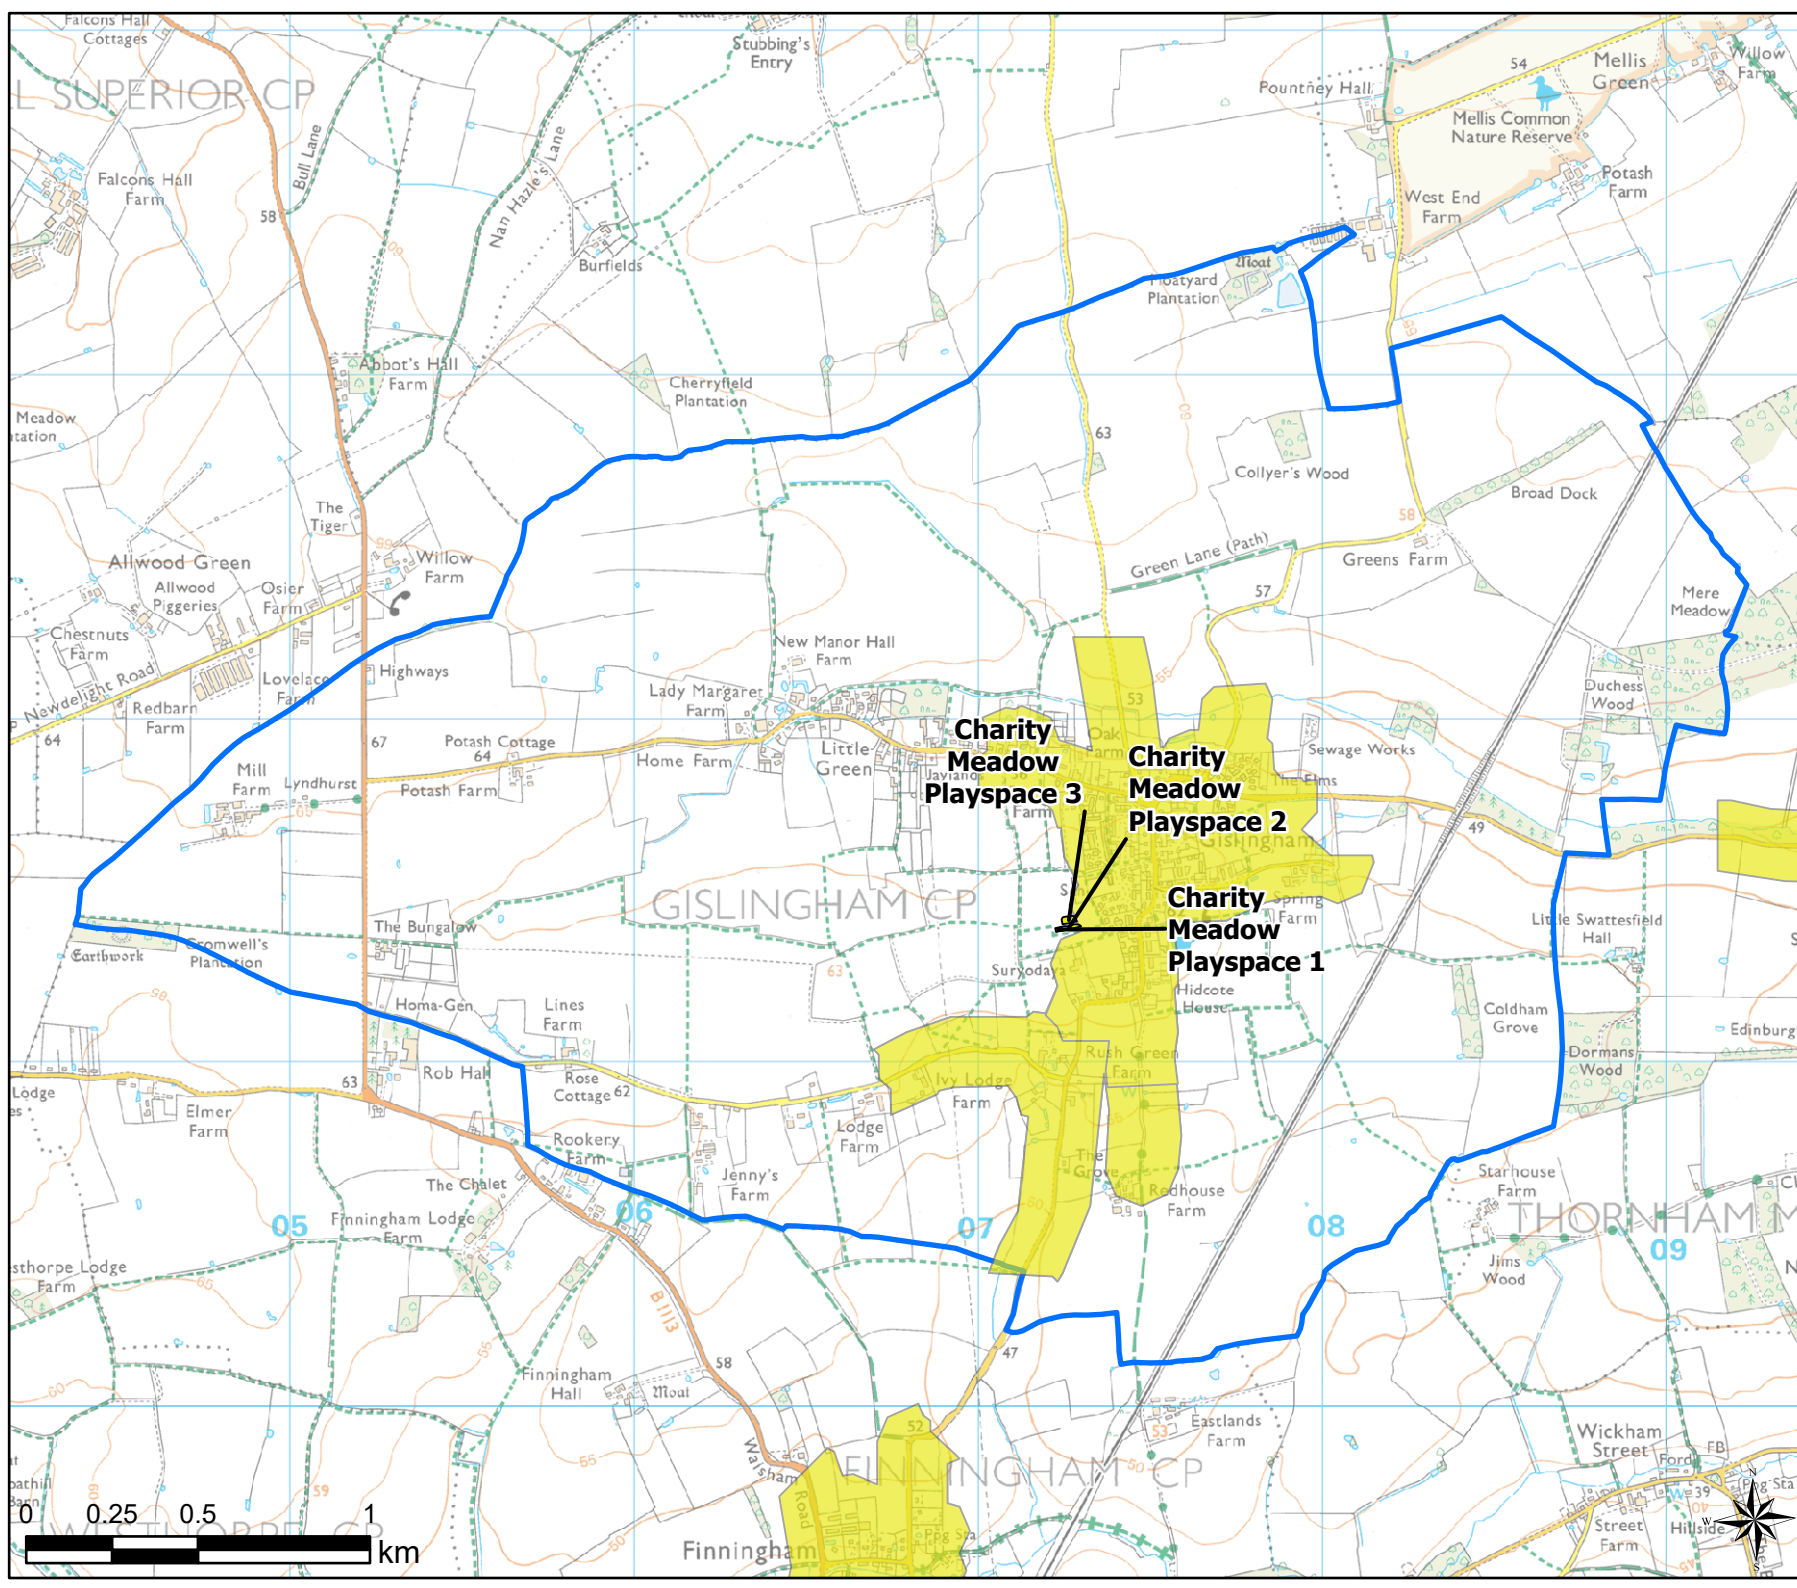

Legend

- Parish Boundary
- 12 Minute Walking Buffers
- OpenSpace
- Typology
- Play (Child)

Open Space Study

Scale: 1:22,000

Map Produced on: 13/05/2019