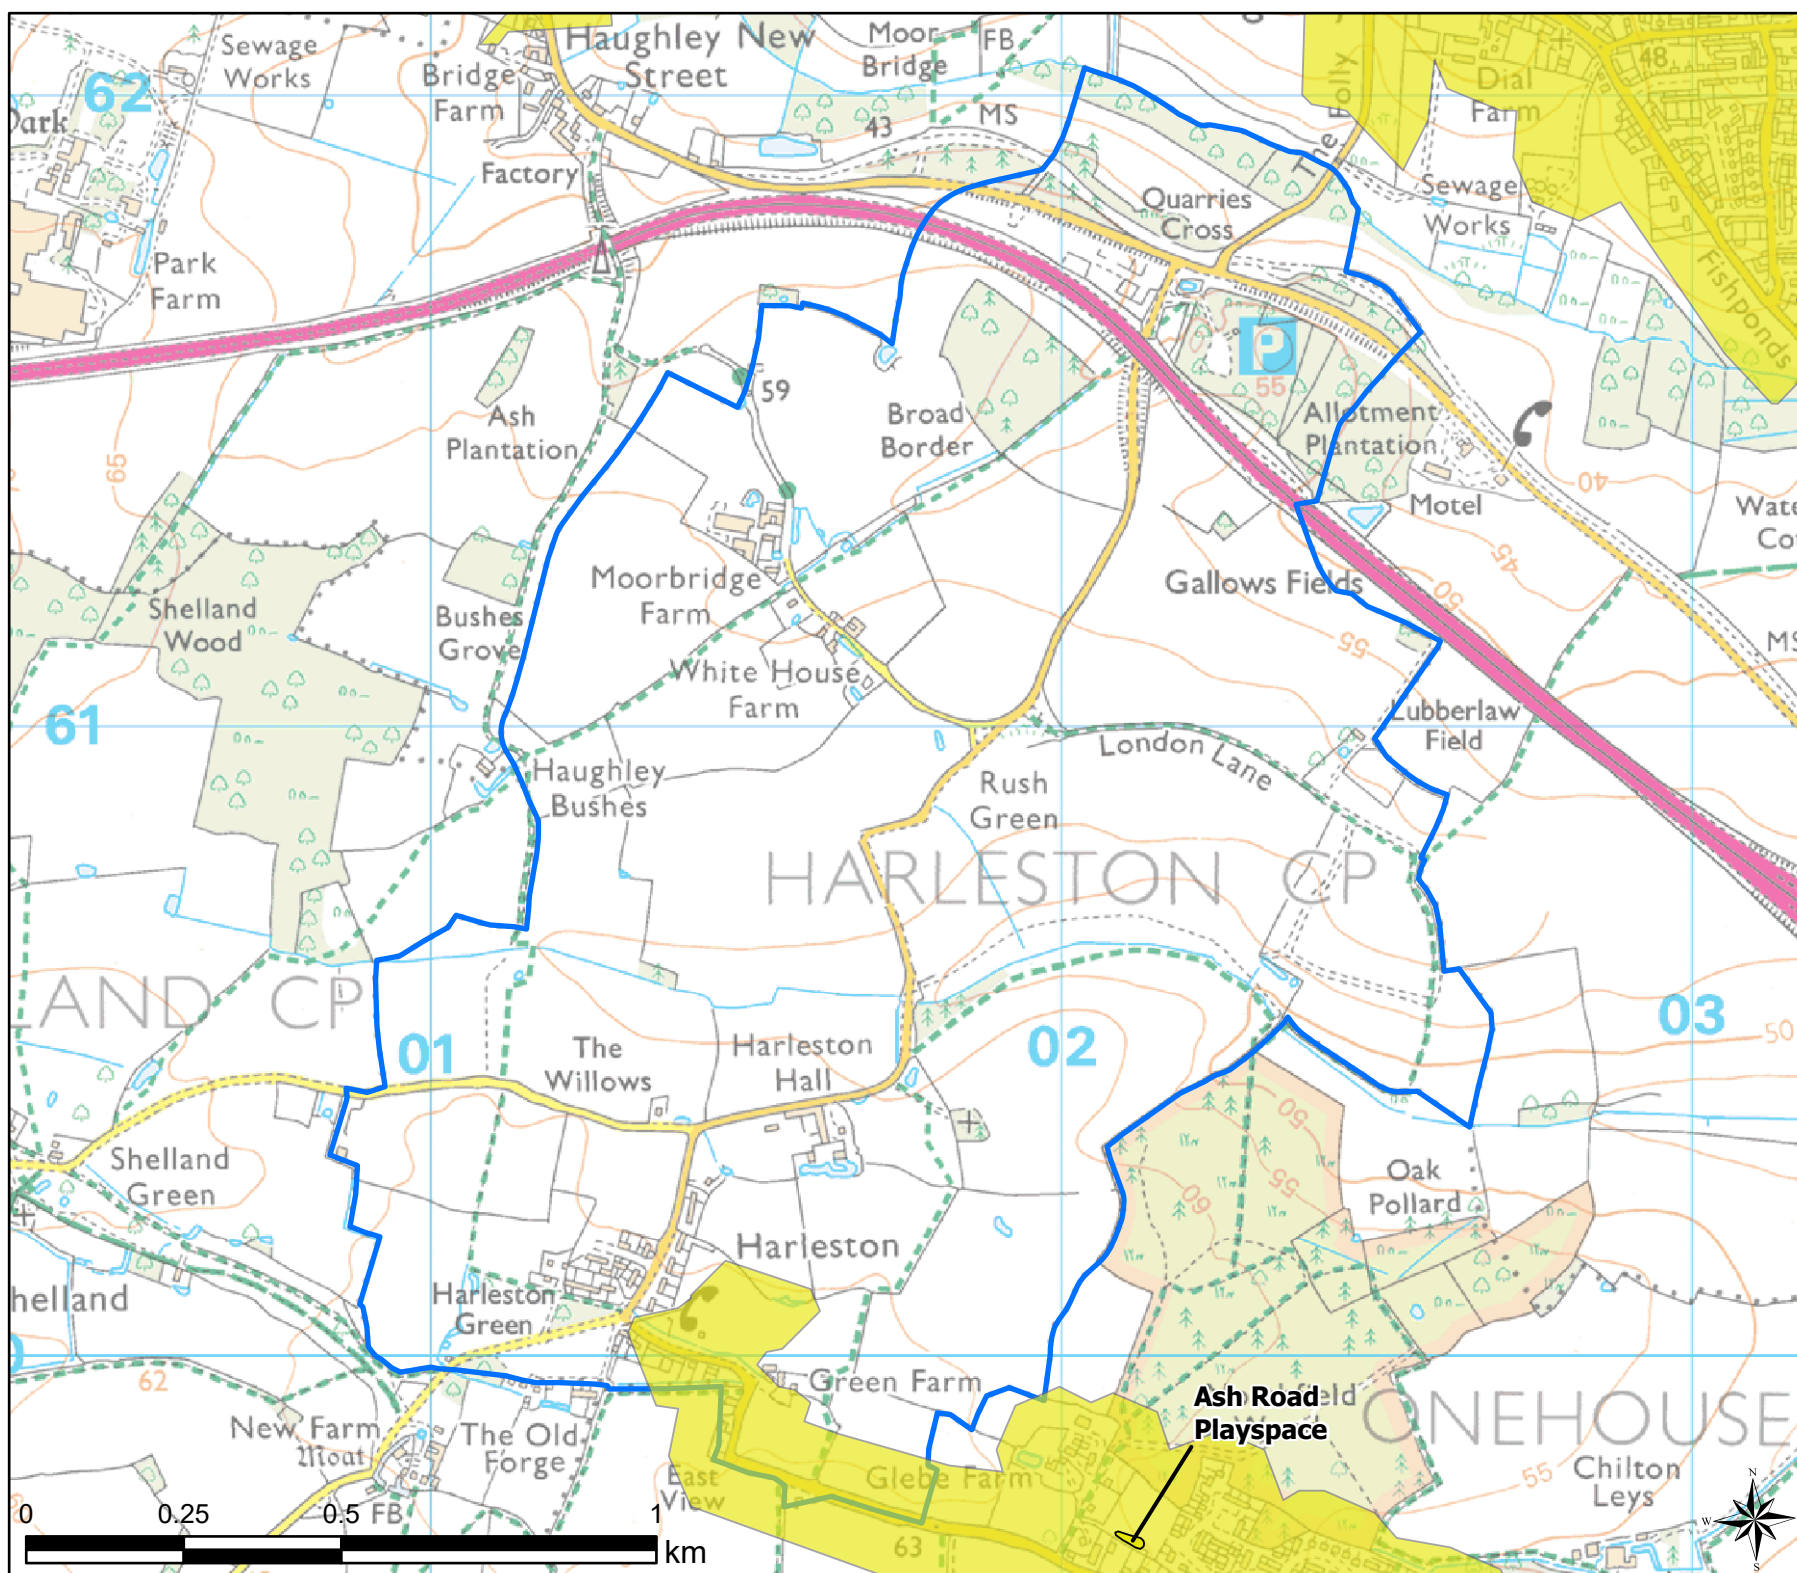

Harleston
Play (Child) Walking Buffers

Legend

- Parish Boundary
- 12 Minute Walking Buffers
- OpenSpace
- Typology
- Play (Child)

Open Space Study

Scale: 1:12,000

Map Produced on: 13/05/2019