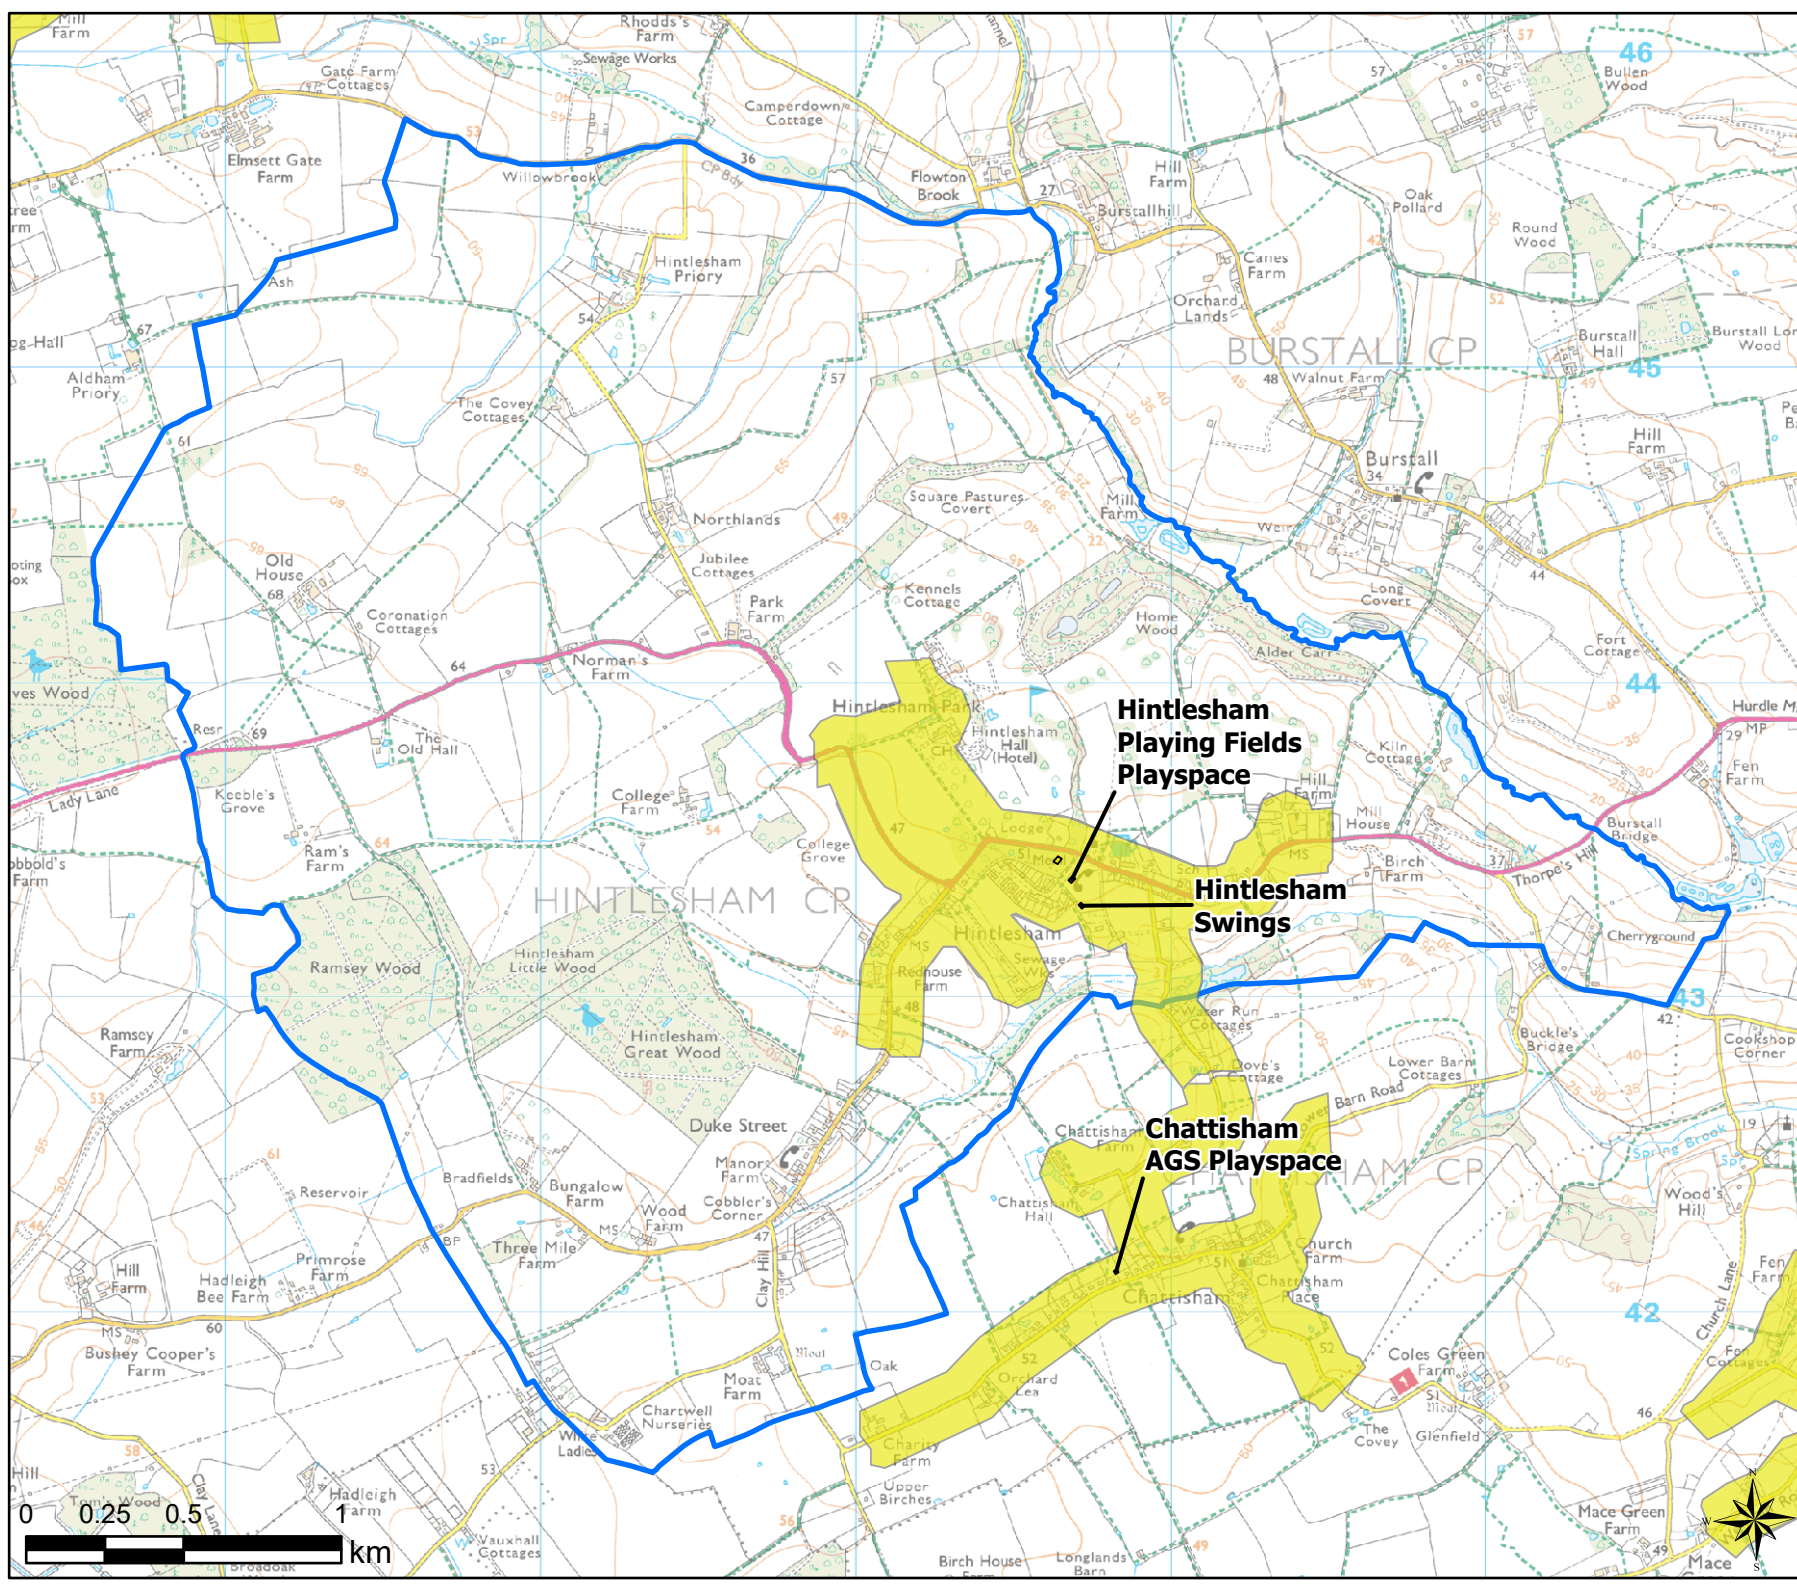

- Parish Boundary
- 12 Minute Walking Buffers
- OpenSpace
- Typology
- Play (Child)

Open Space Study

Scale: 1:15,000

Map Produced on: 13/05/2019

The Row Zipline
The Row Playspace

Hintlesham

Play (Child) Walking Buffers