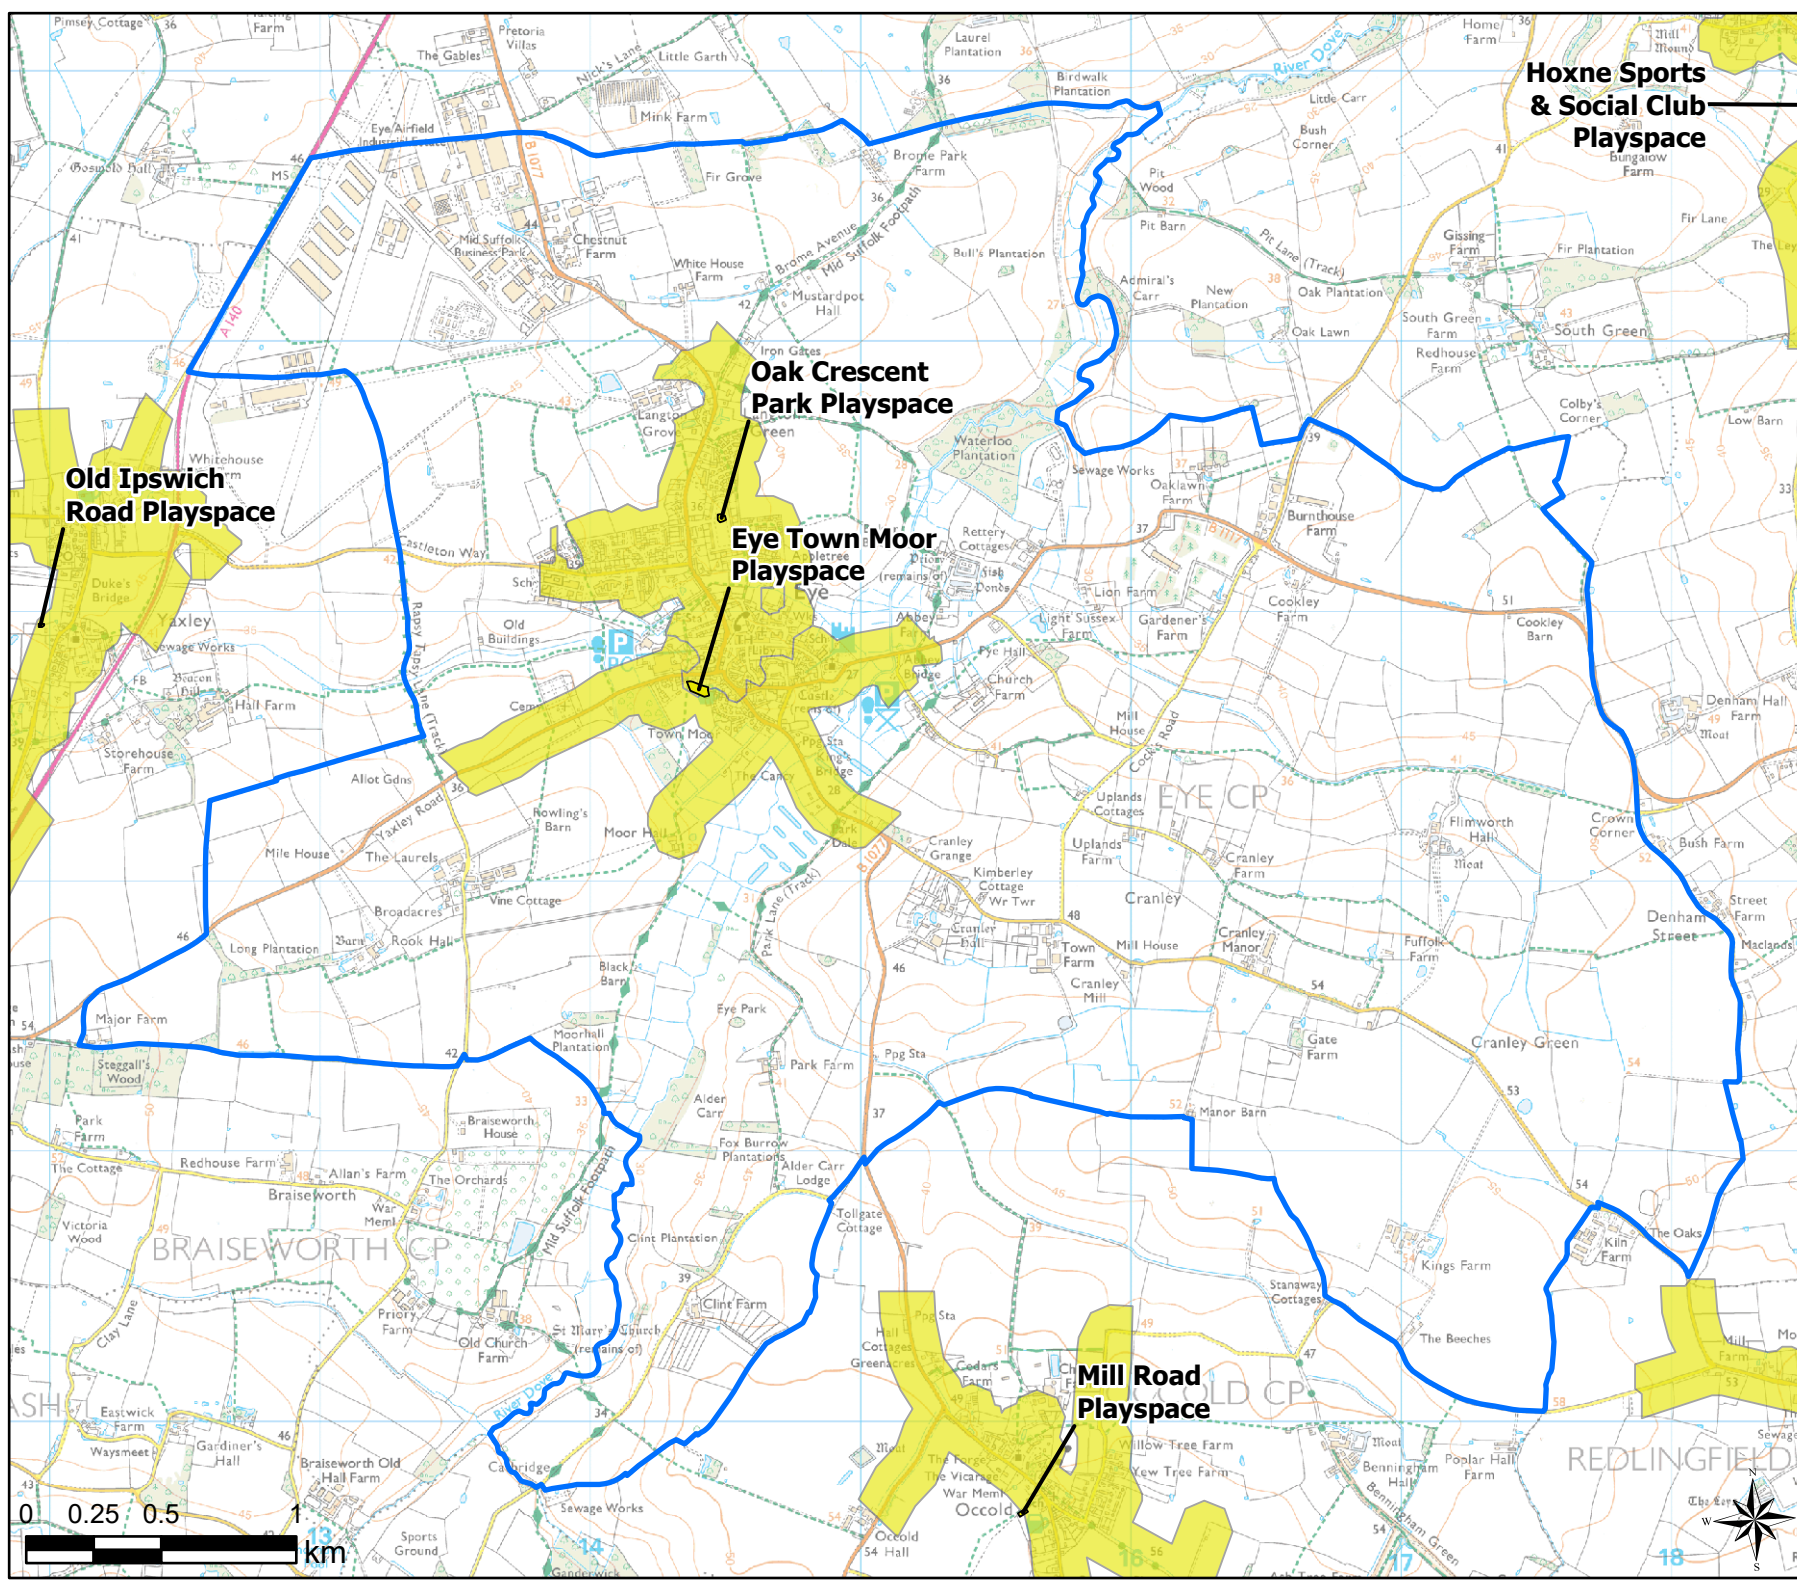

Eye

Play (Child) Walking Buffers

Legend

- Parish Boundary
- 12 Minute Walking Buffers
- OpenSpace
- Typology
- Play (Child)

Open Space Study

Scale: 1:28,000

Map Produced on: 13/05/2019