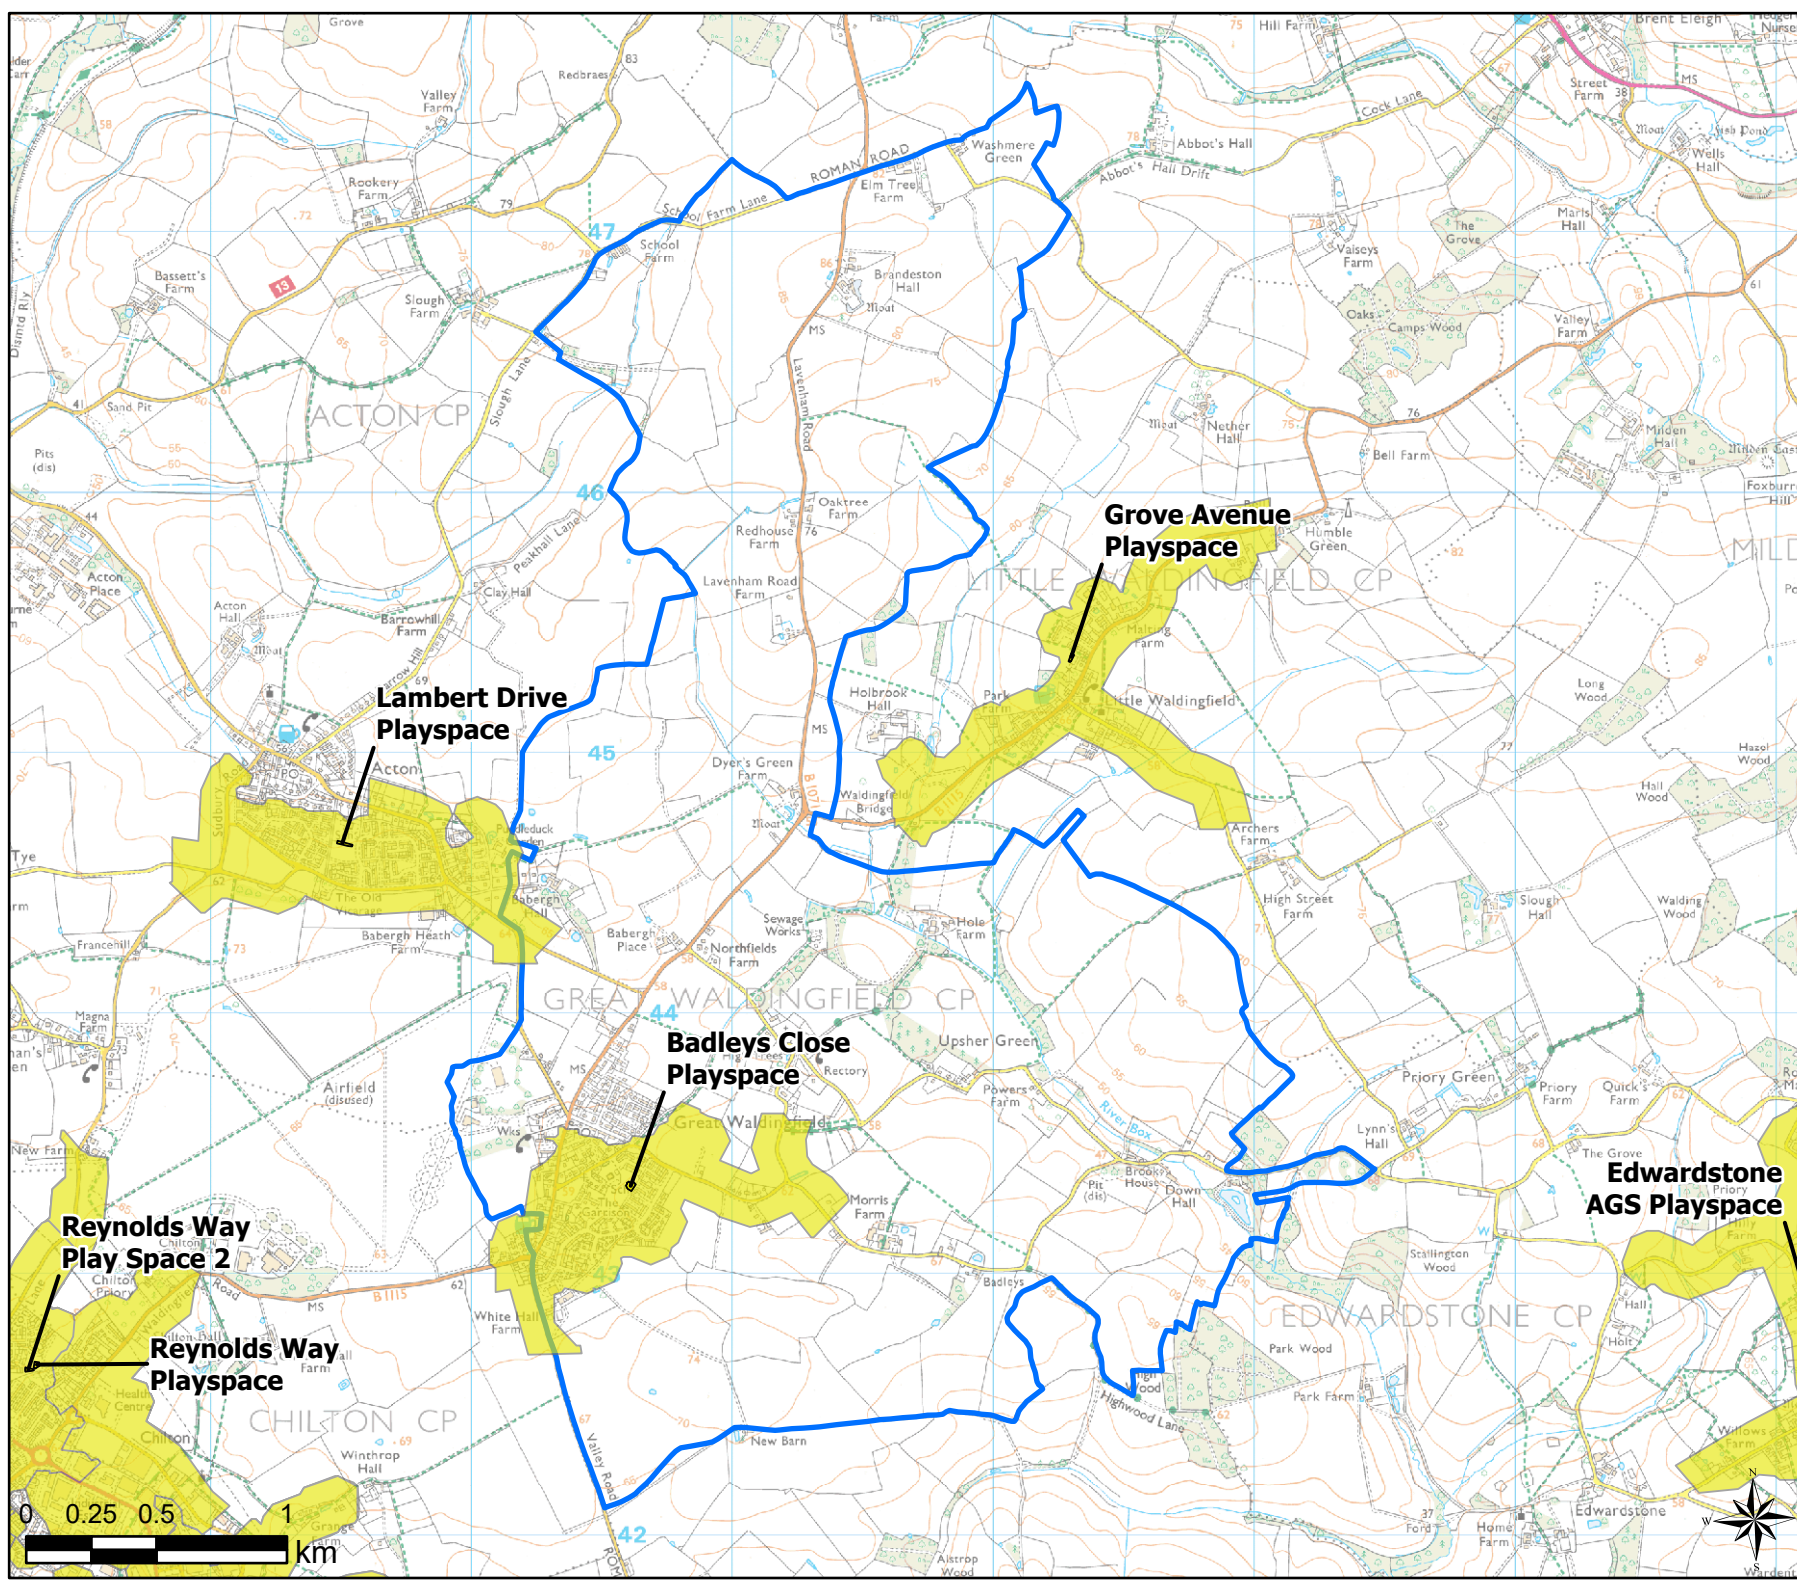

Great Waldingfield

Play (Child) Walking Buffers

Legend

- Parish Boundary
- 12 Minute Walking Buffers
- OpenSpace
- Typology
- Play (Child)

**Lambert Drive
Playspace**

**Grove Avenue
Playspace**

**Badleys Close
Playspace**

**Edwardstone
AGS Playspace**

**Reynolds Way
Play Space 2**

**Reynolds Way
Playspace**

Open Space Study

Scale: 1:29,000

Map Produced on: 13/05/2019