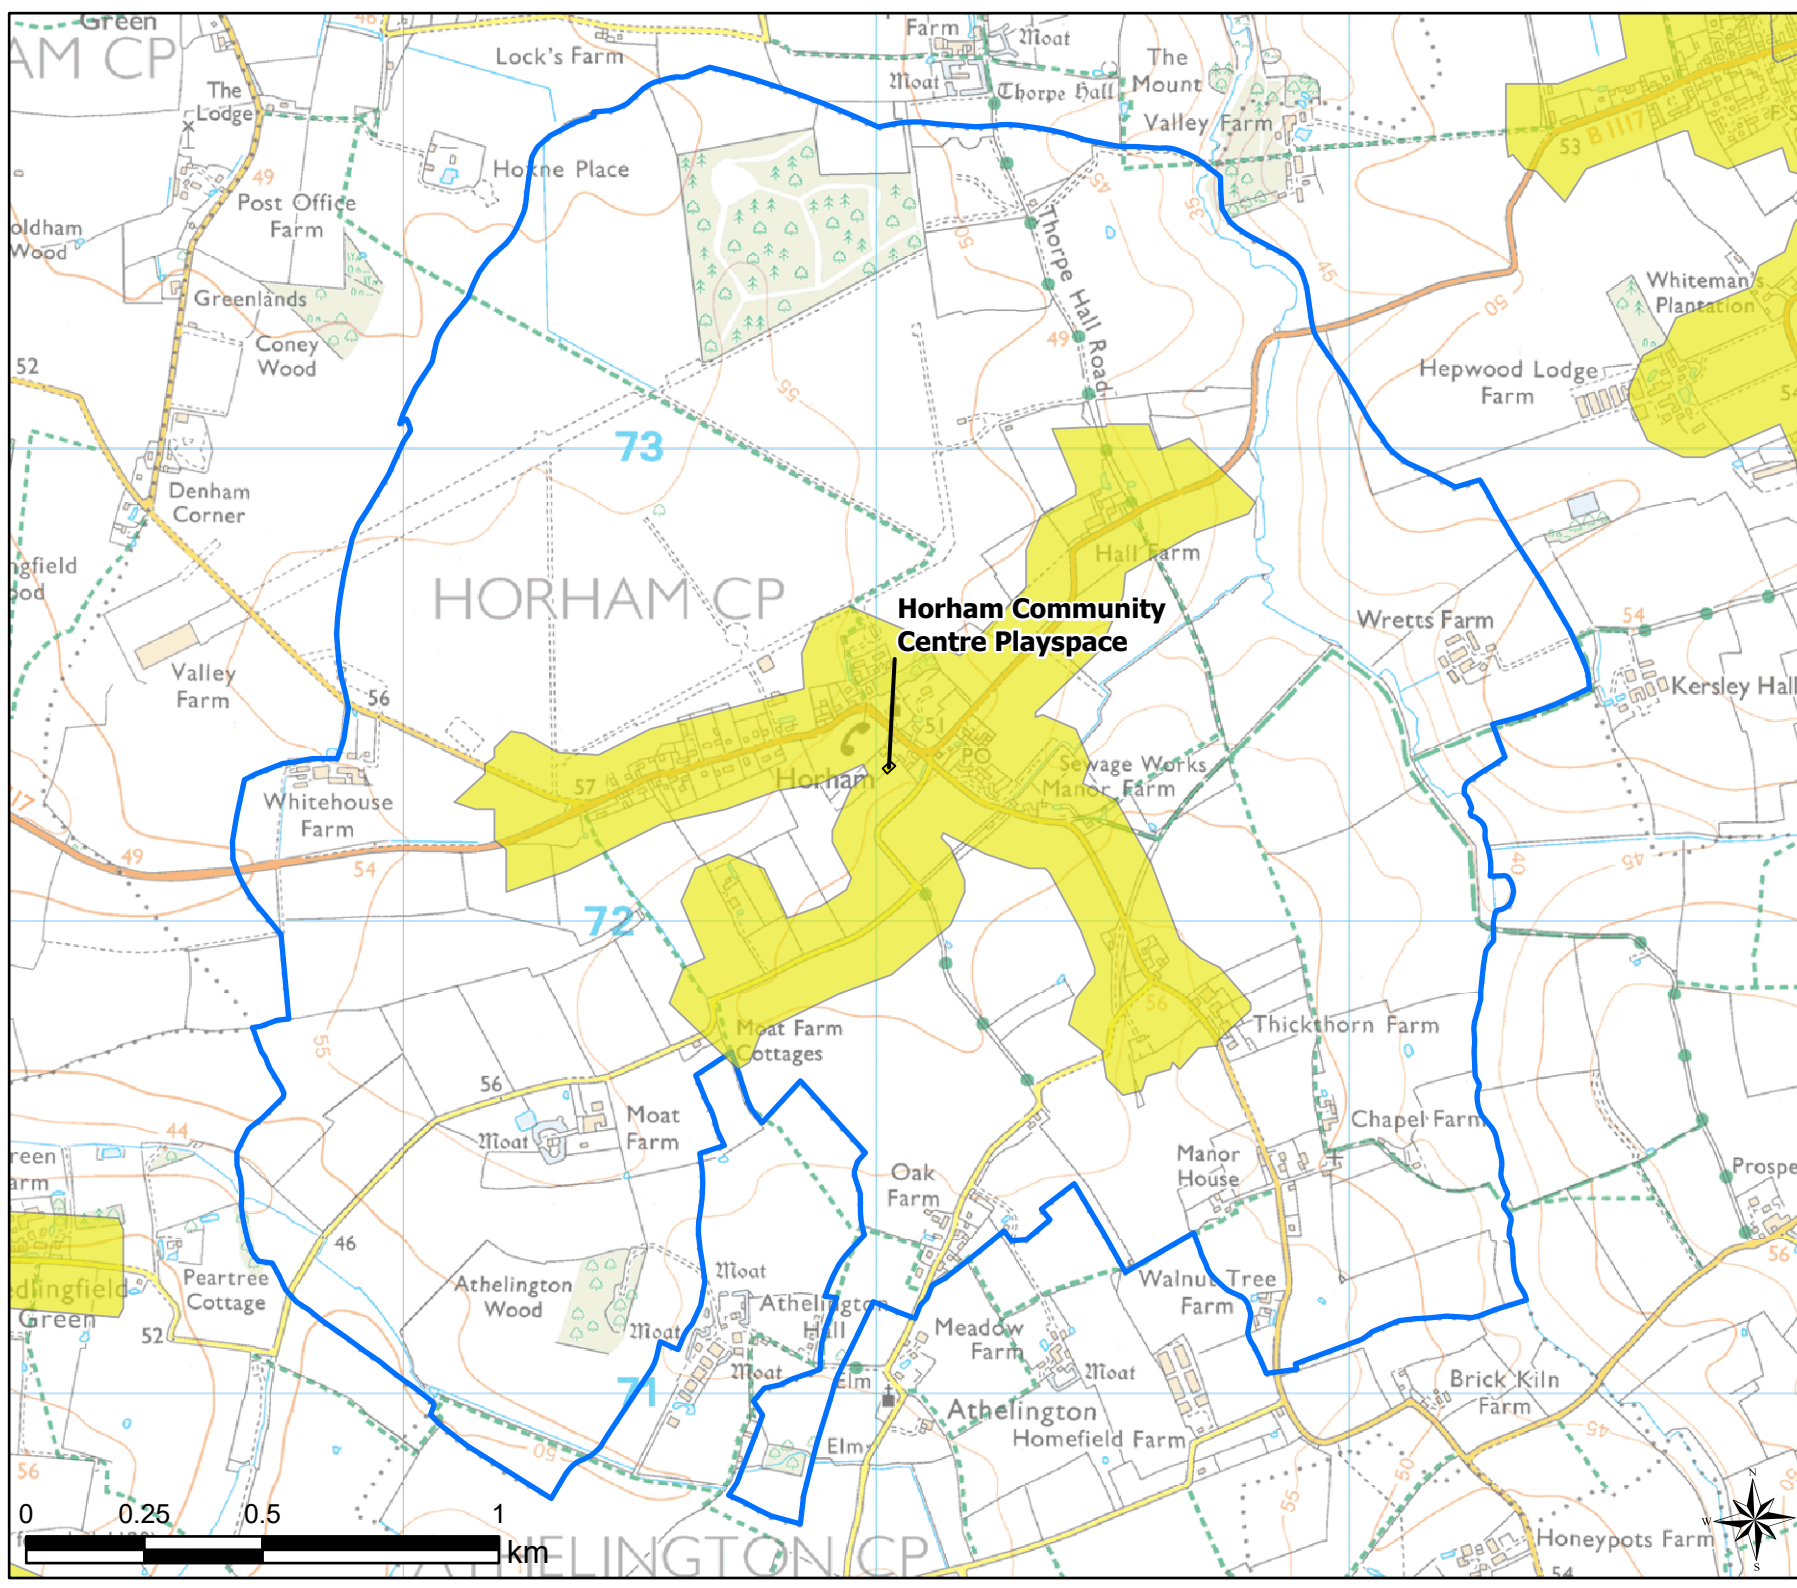

Scale: 1:28,000

Map Produced on: 13/05/2019

Legend

-  Parish Boundary
-  12 Minute Walking Buffers
- OpenSpace
- Typology
-  Play (Child)

Open Space Study

Scale: 1:15,000

Map Produced on: 13/05/2019

Horham

Open Space Study

Scale: 1:35,000

Map Produced on: 13/05/2019