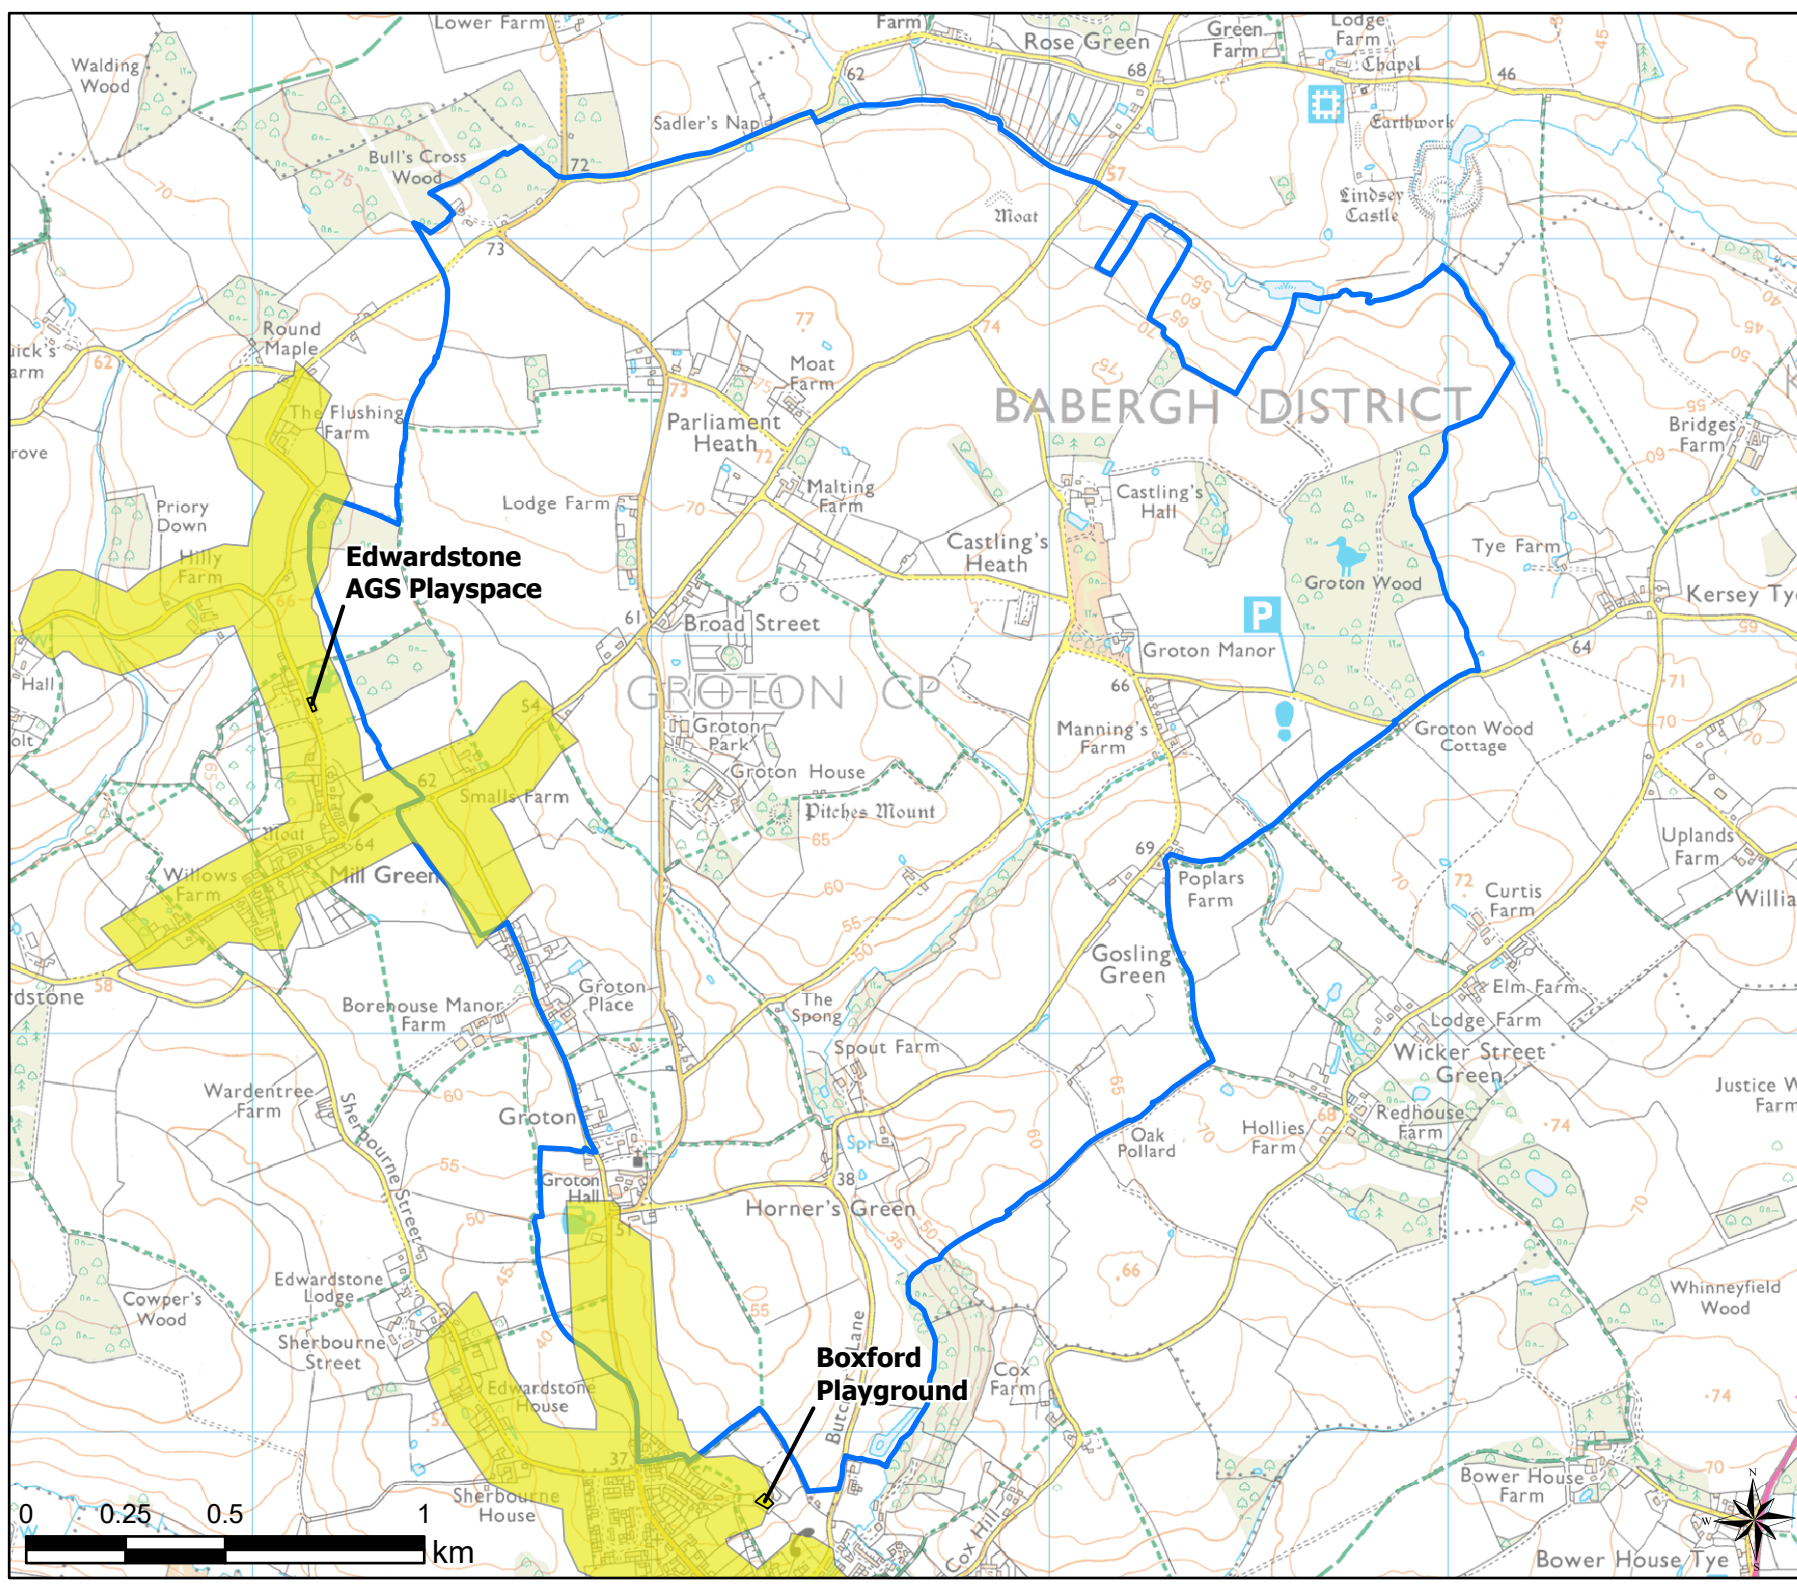

**Edwardstone
AGS Playspace**

**Reynolds Way
Play Space 2**

**Reynolds Way
Playspace**

Open Space Study

Scale: 1:29,000

Map Produced on: 13/05/2019

Groton

Play (Child) Walking Buffers