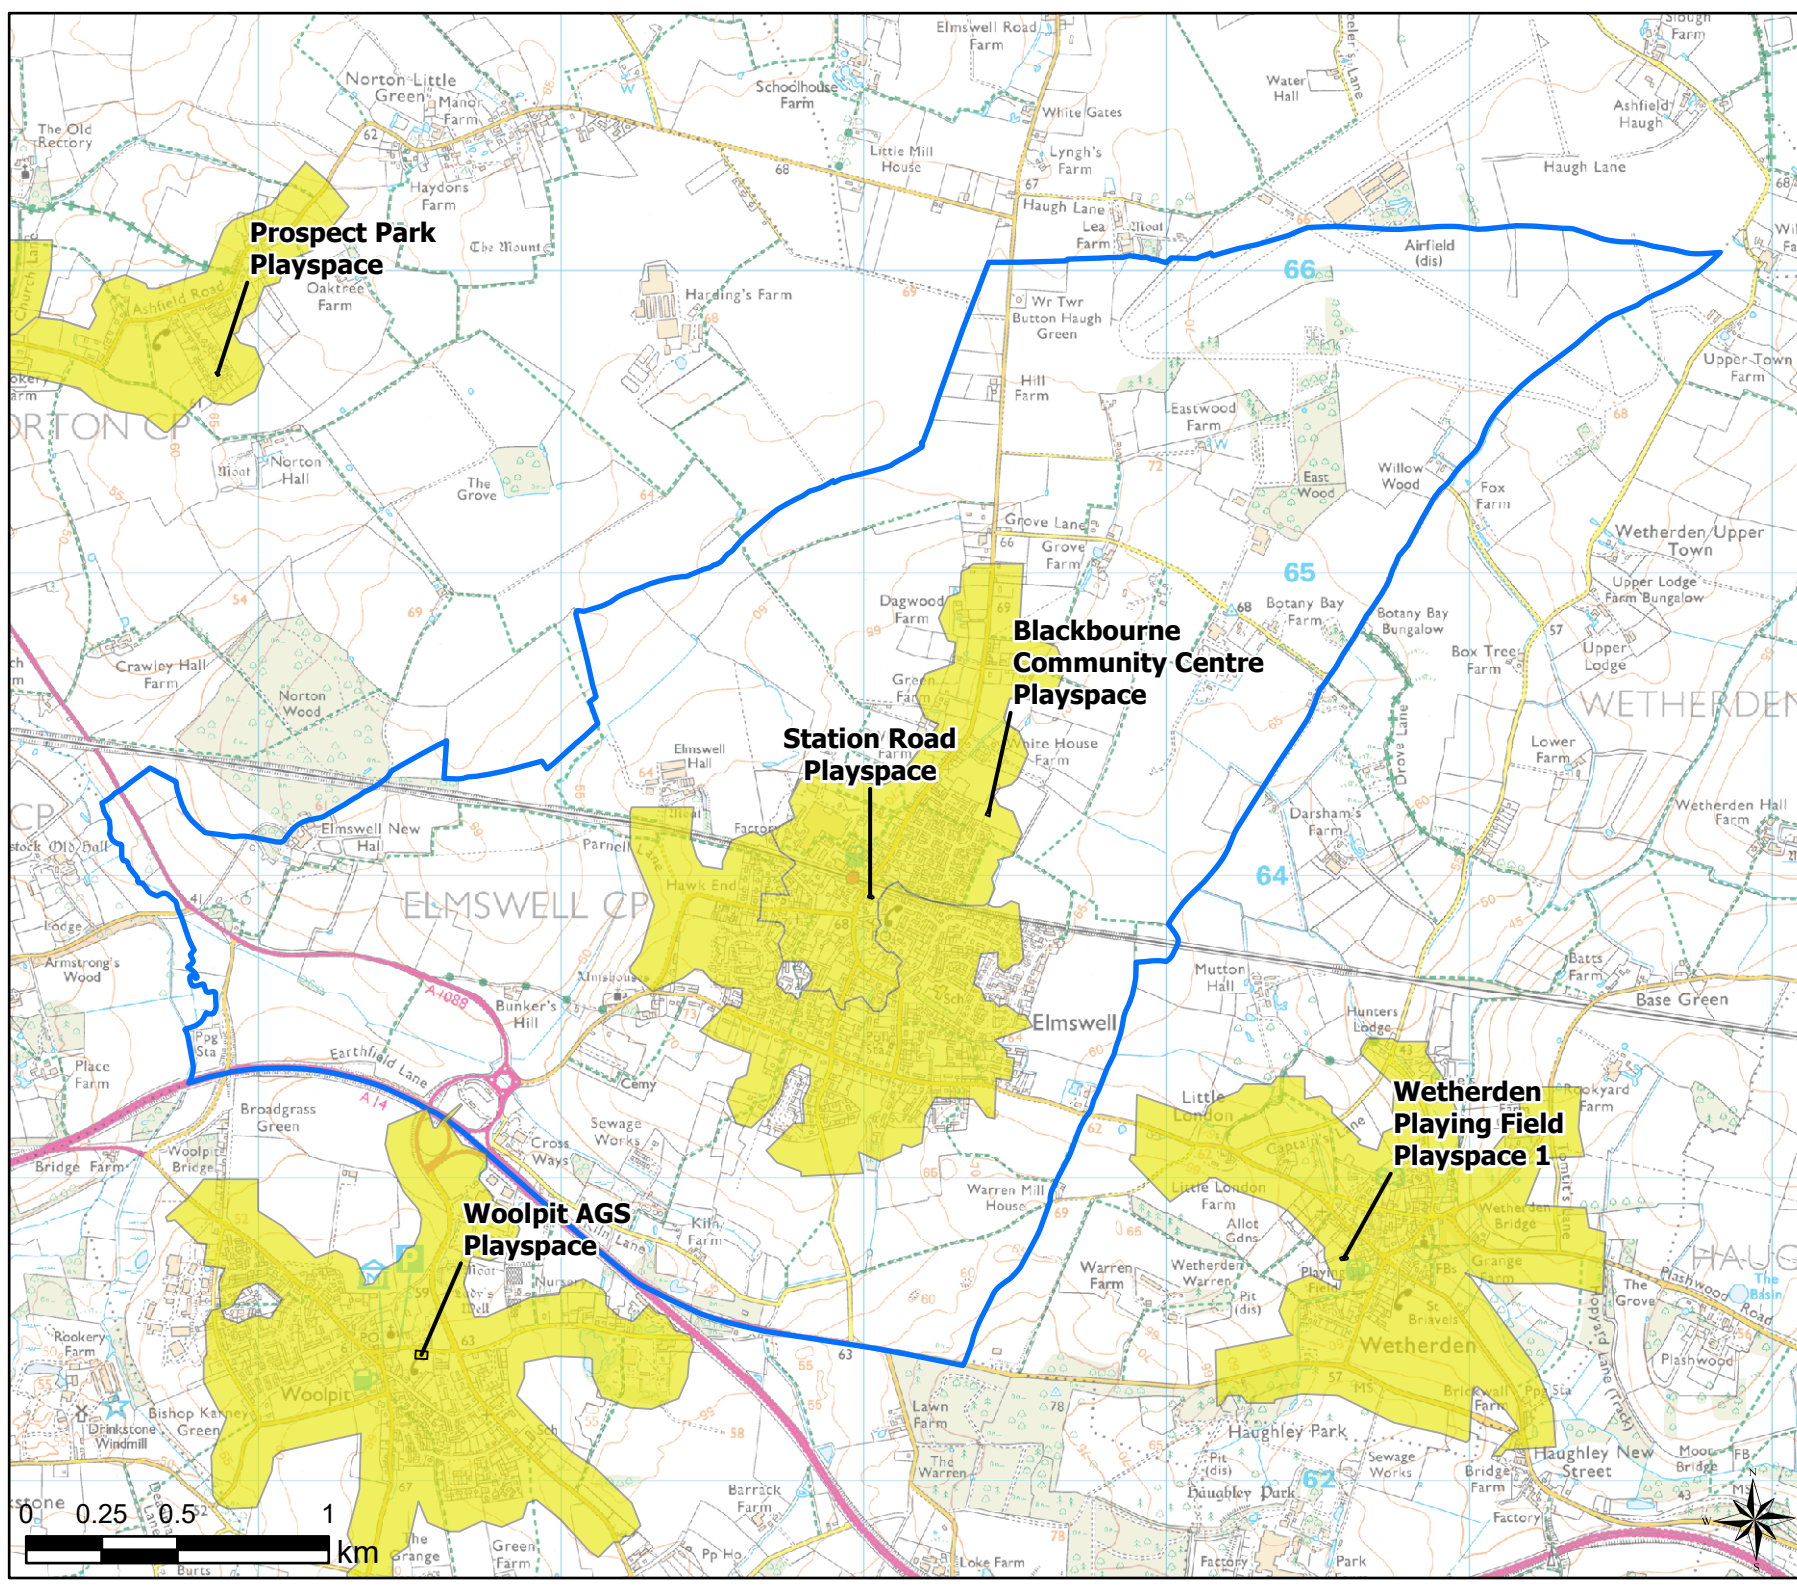

Open Space Study

Scale: 1:25,000

Map Produced on: 13/05/2019

Eye

Play (Child) Walking Buffers

Legend

- Parish Boundary
- 12 Minute Walking Buffers
- OpenSpace
- Typology
- Play (Child)

Open Space Study