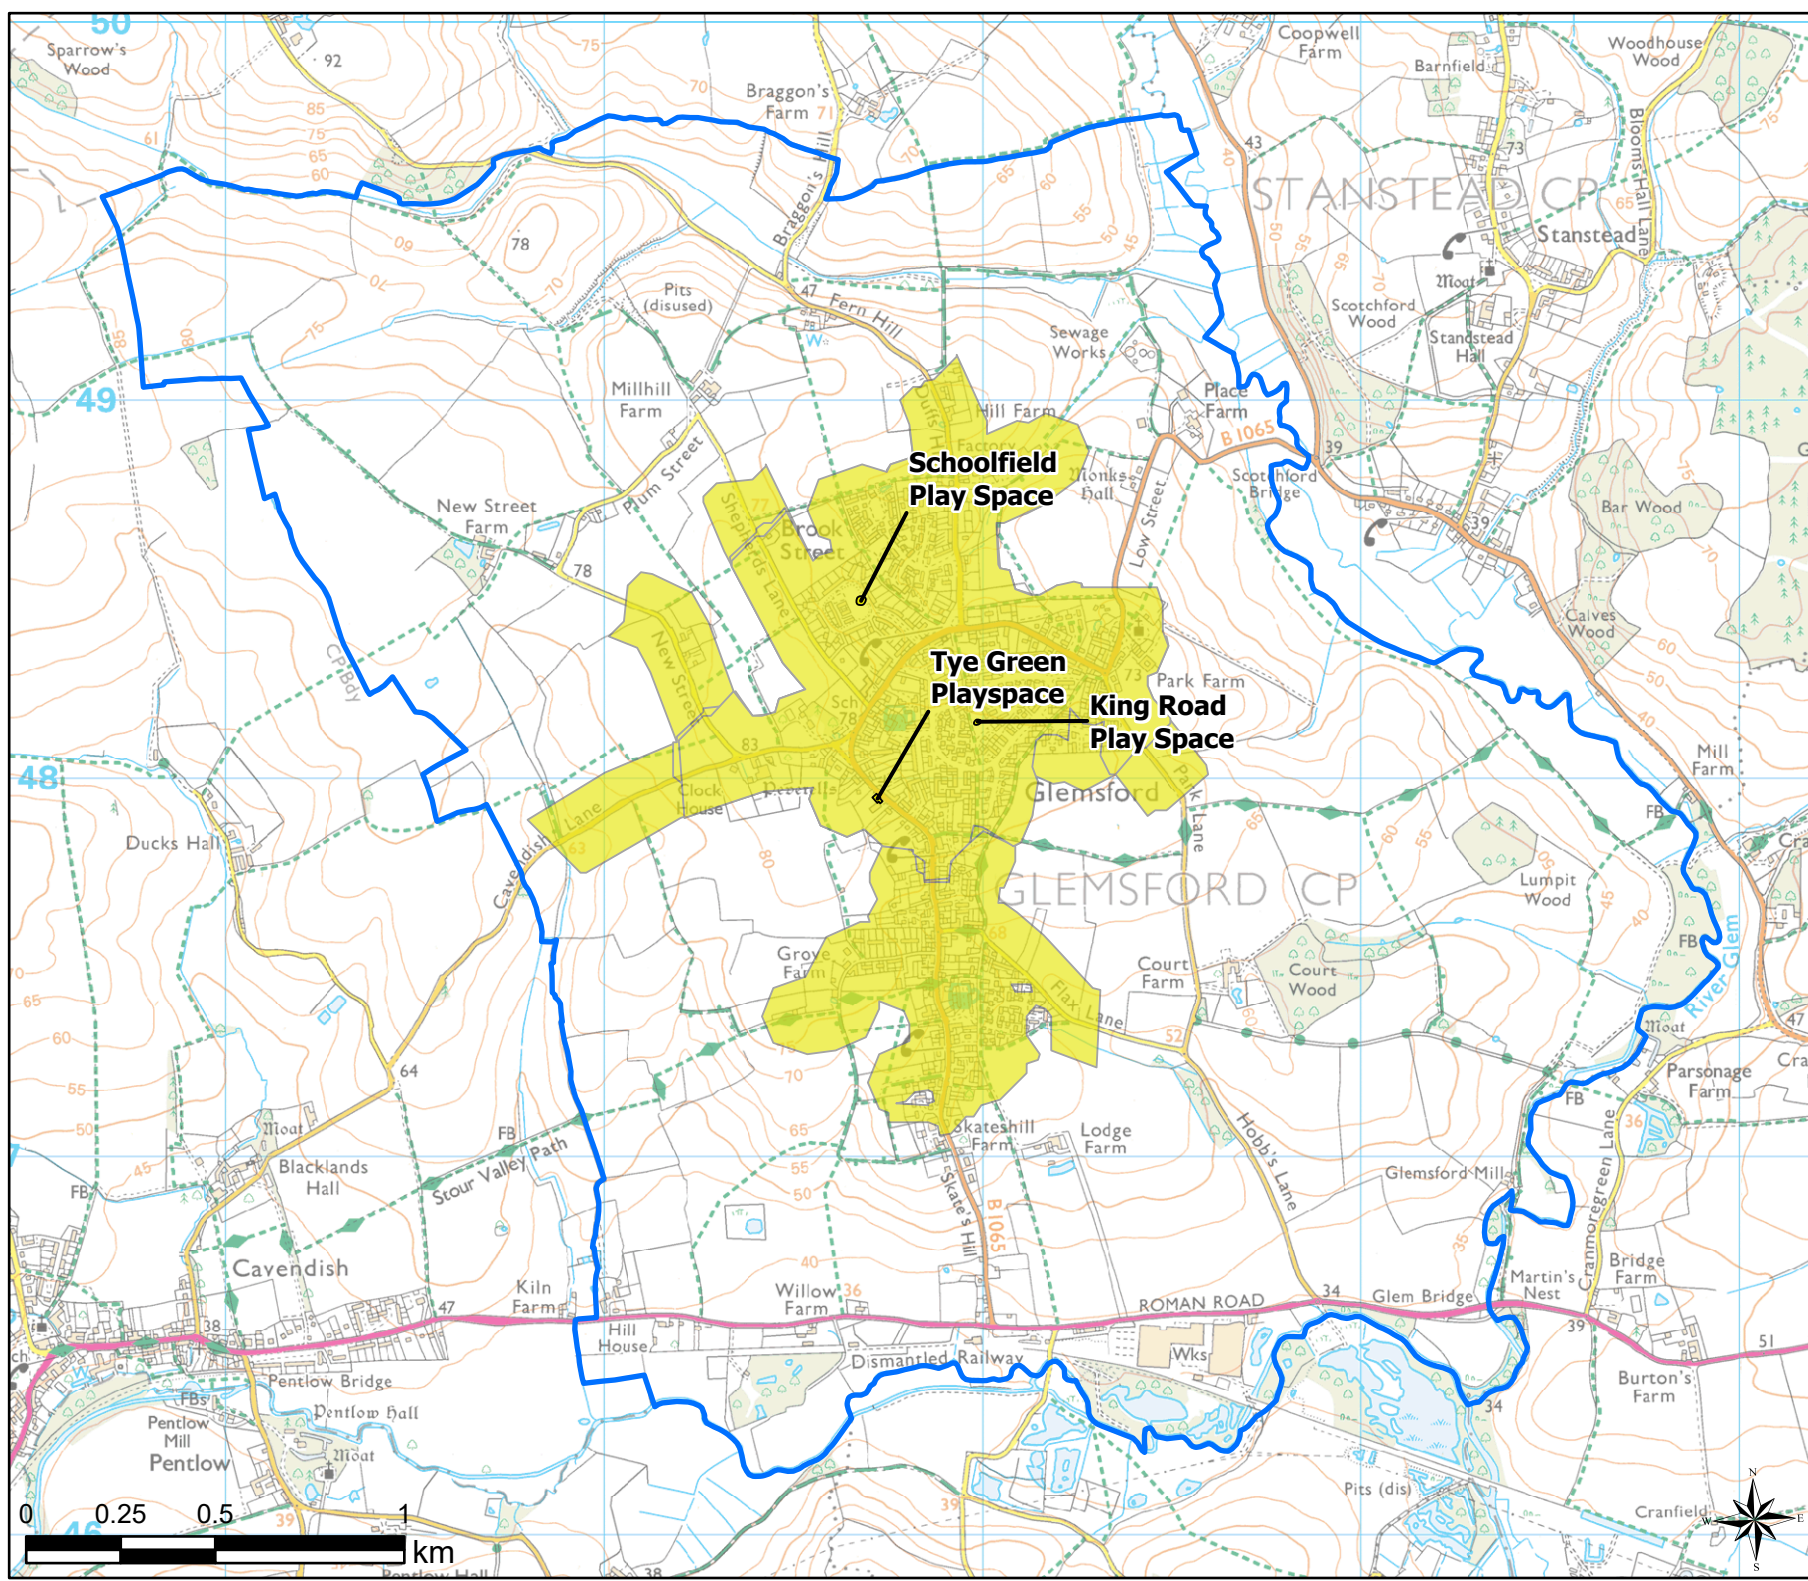

Open Space Study

Scale: 1:20,000

Map Produced on: 13/05/2019

Gosbeck

Play (Child) Walking Buffers

Legend

- Parish Boundary
- 12 Minute Walking Buffers
- OpenSpace
- Typology
- Play (Child)

Open Space Study