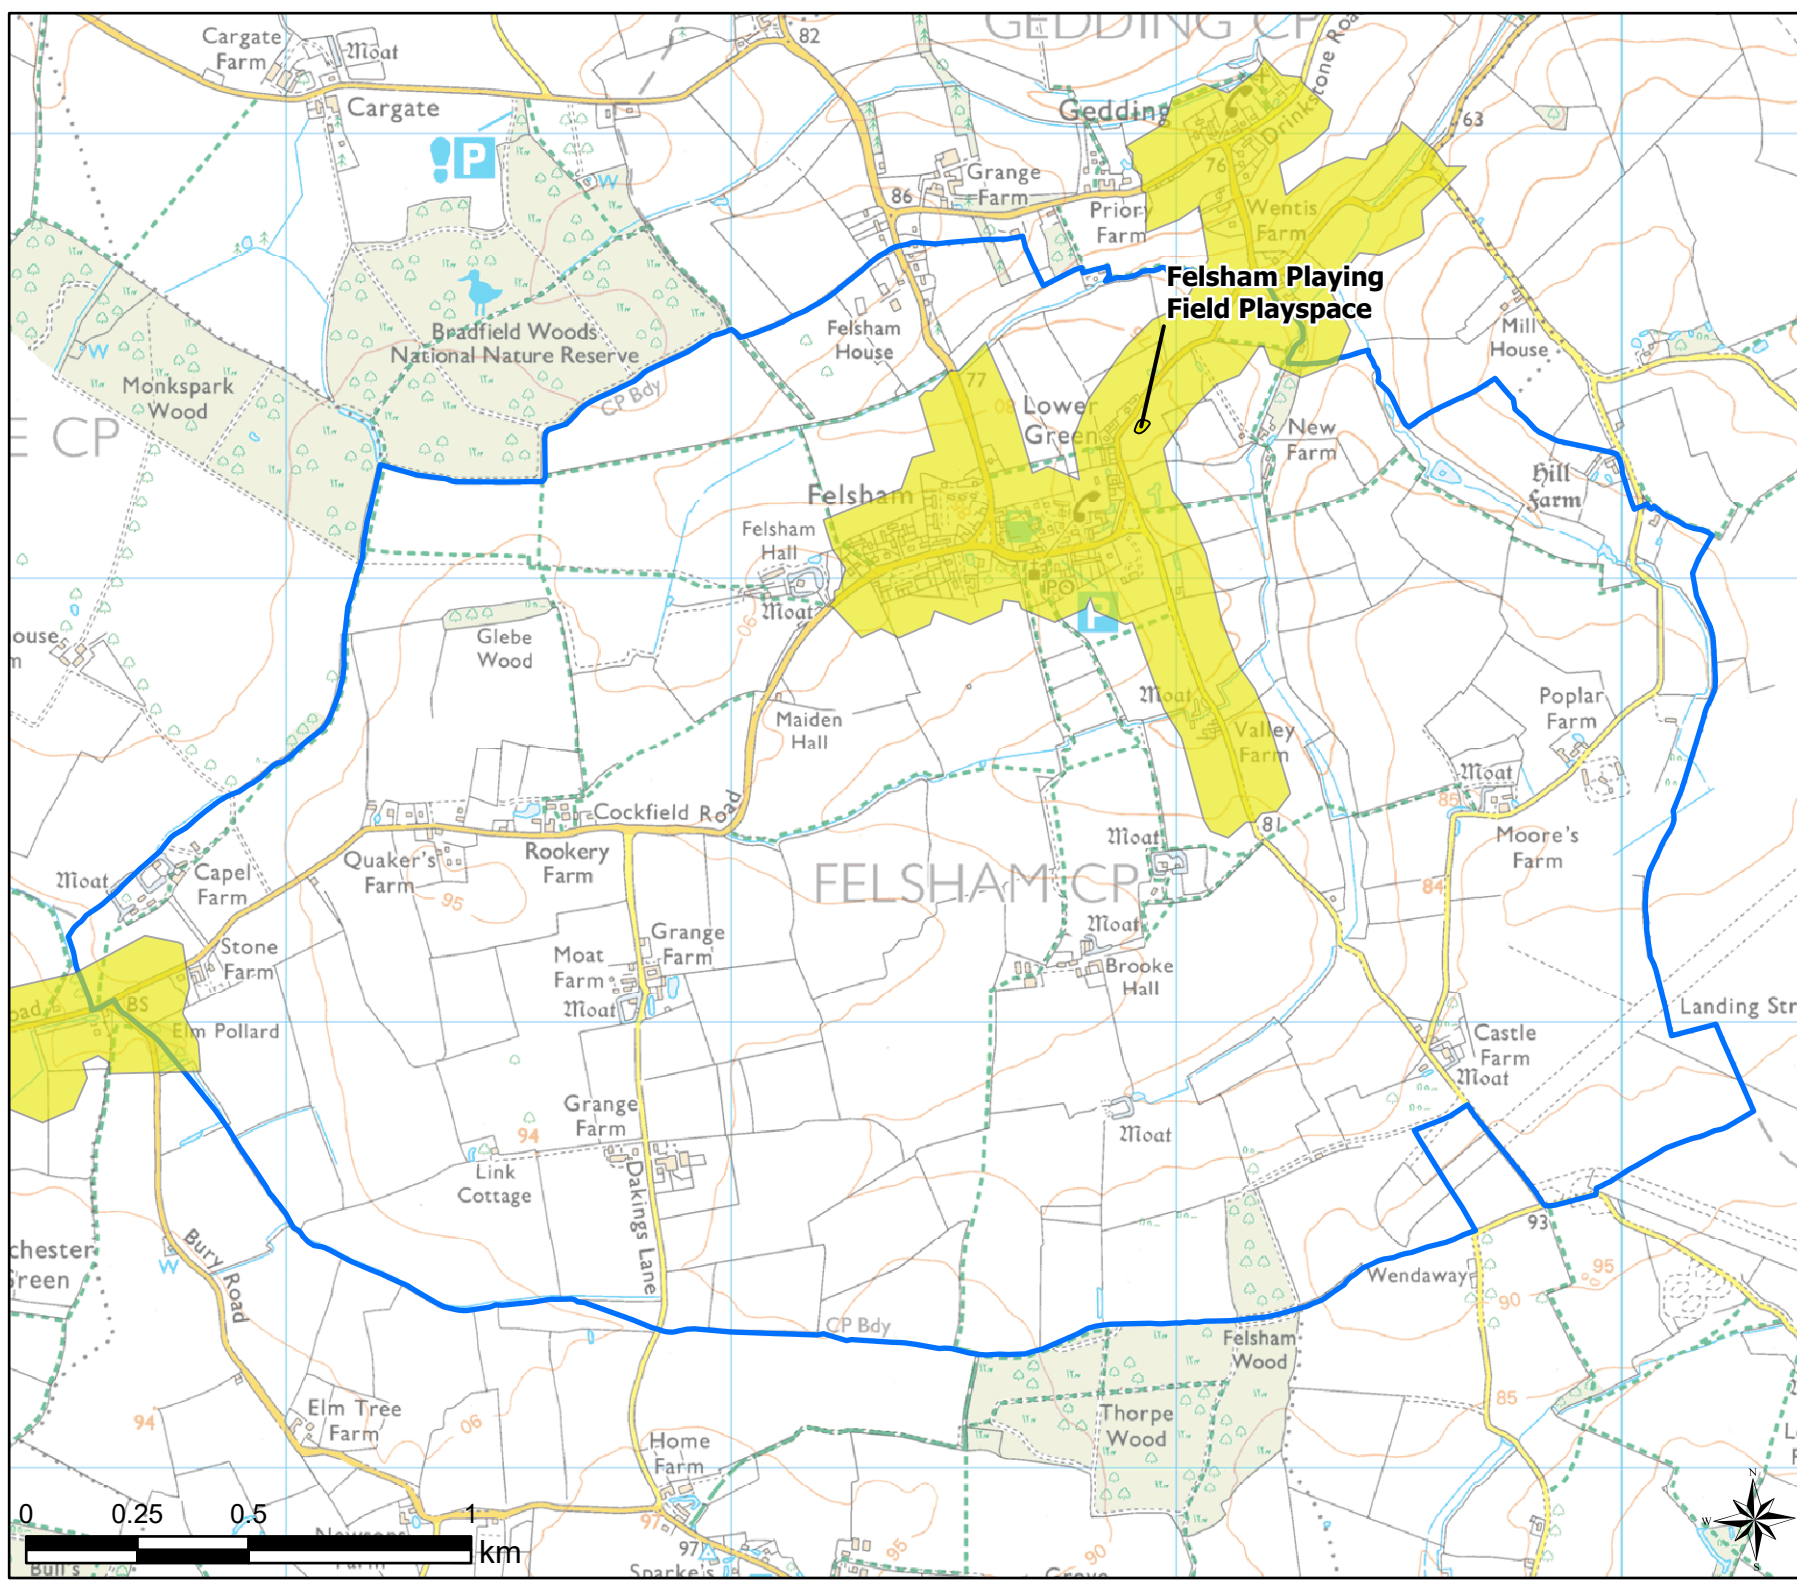

Felsham

Play (Child) Walking Buffers

Legend

- Parish Boundary
- 12 Minute Walking Buffers
- OpenSpace
- Typology
- Play (Child)

Open Space Study

Scale: 1:17,000

Map Produced on: 13/05/2019