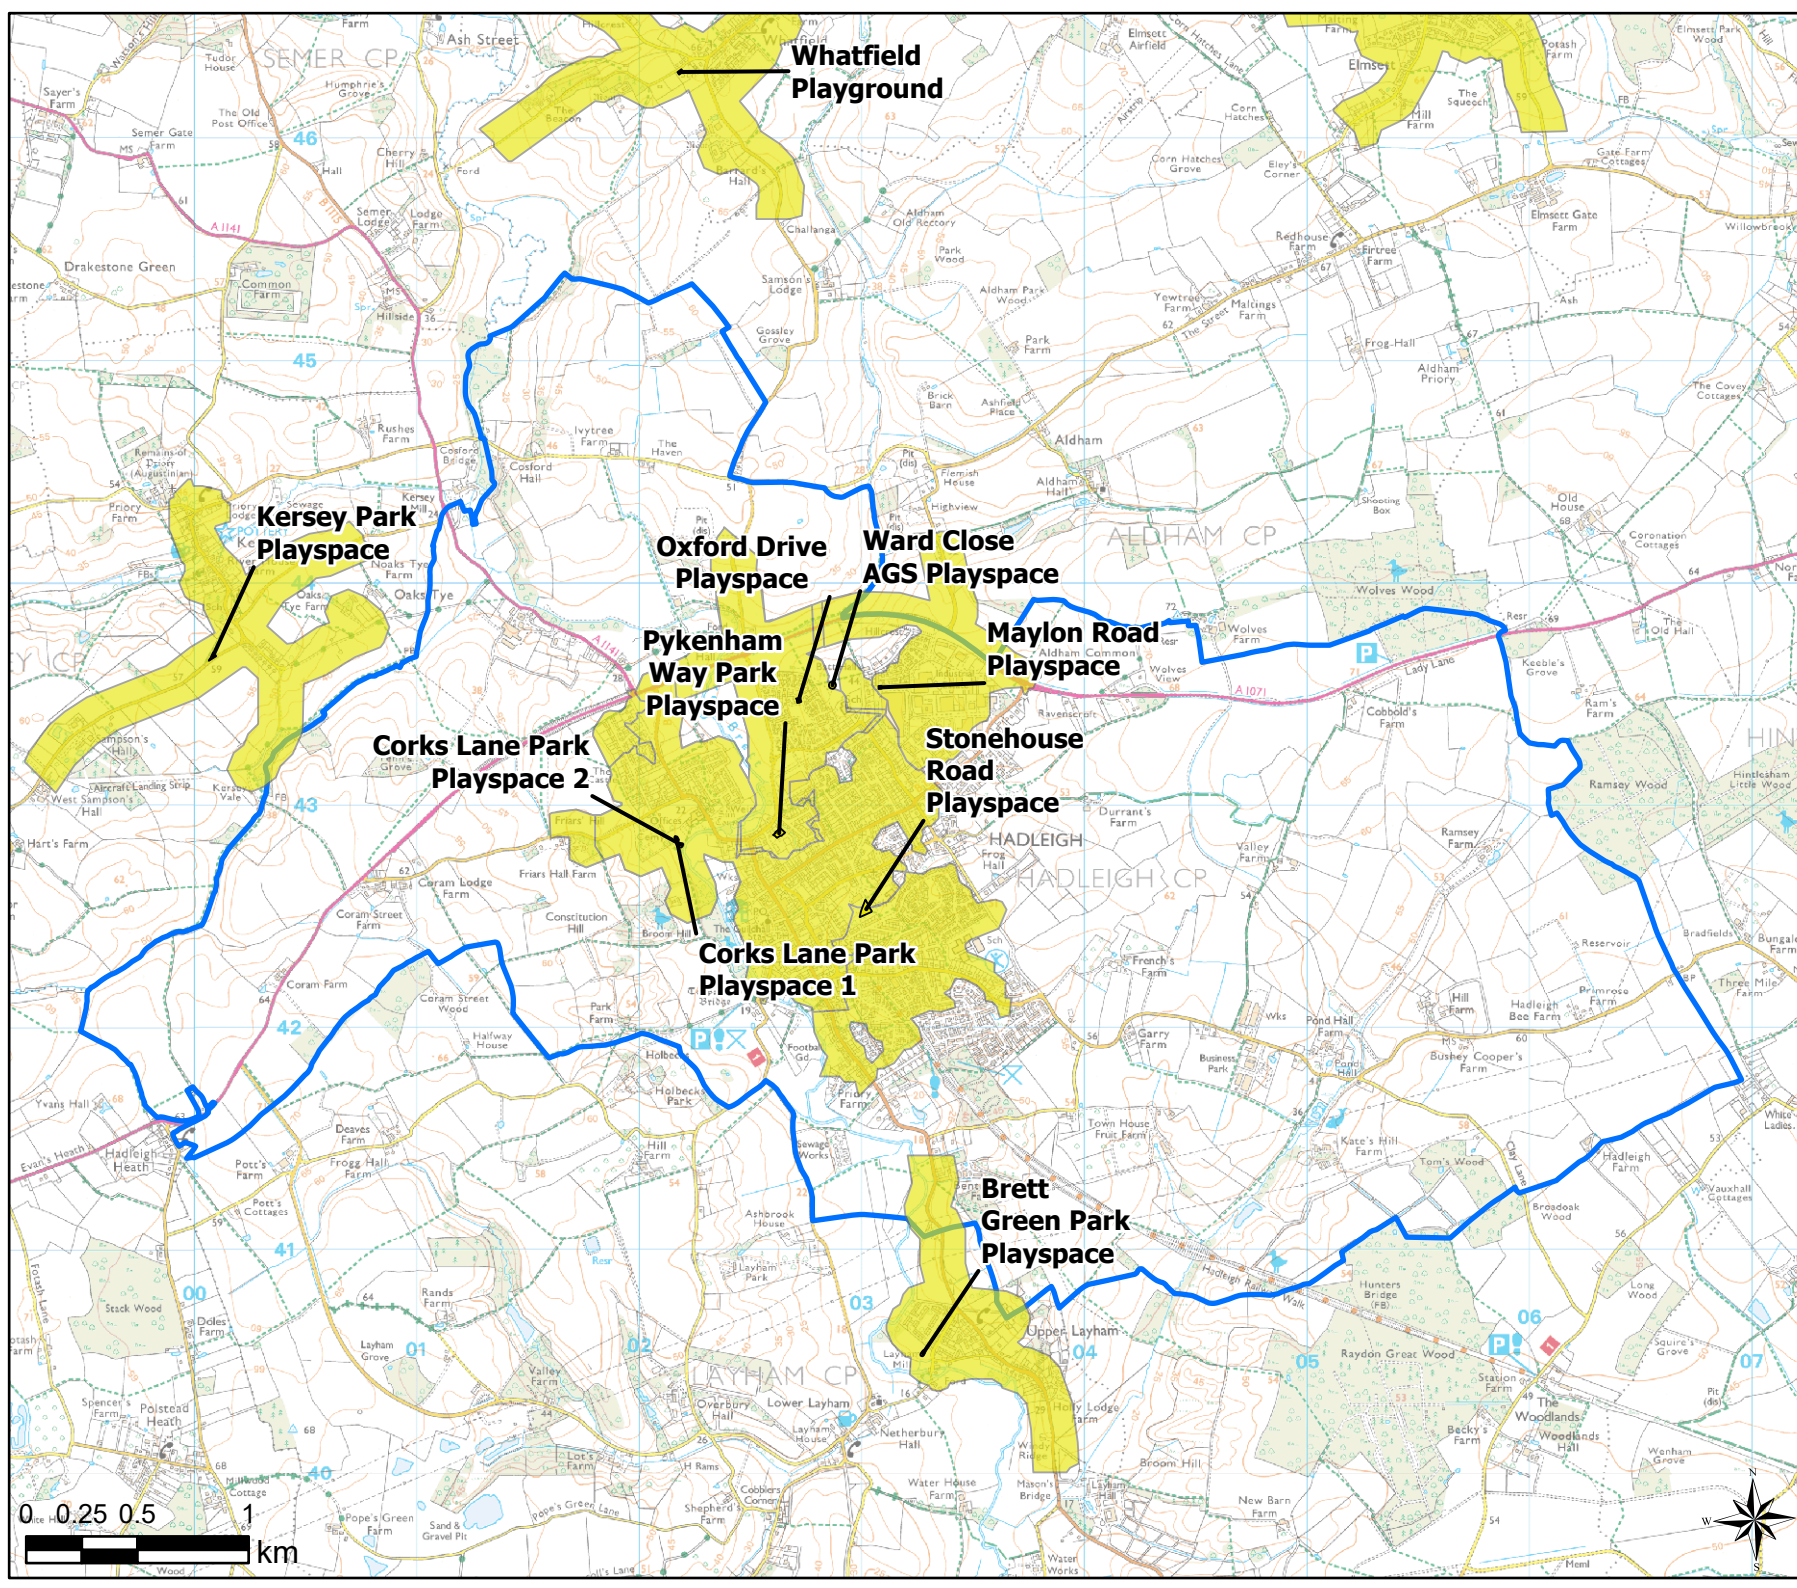

Hadleigh
Play (Child) Walking Buffers

Legend

- Parish Boundary
- 12 Minute Walking Buffers
- OpenSpace
- Typology
- Play (Child)

Open Space Study

Scale: 1:34,000

Map Produced on: 13/05/2019