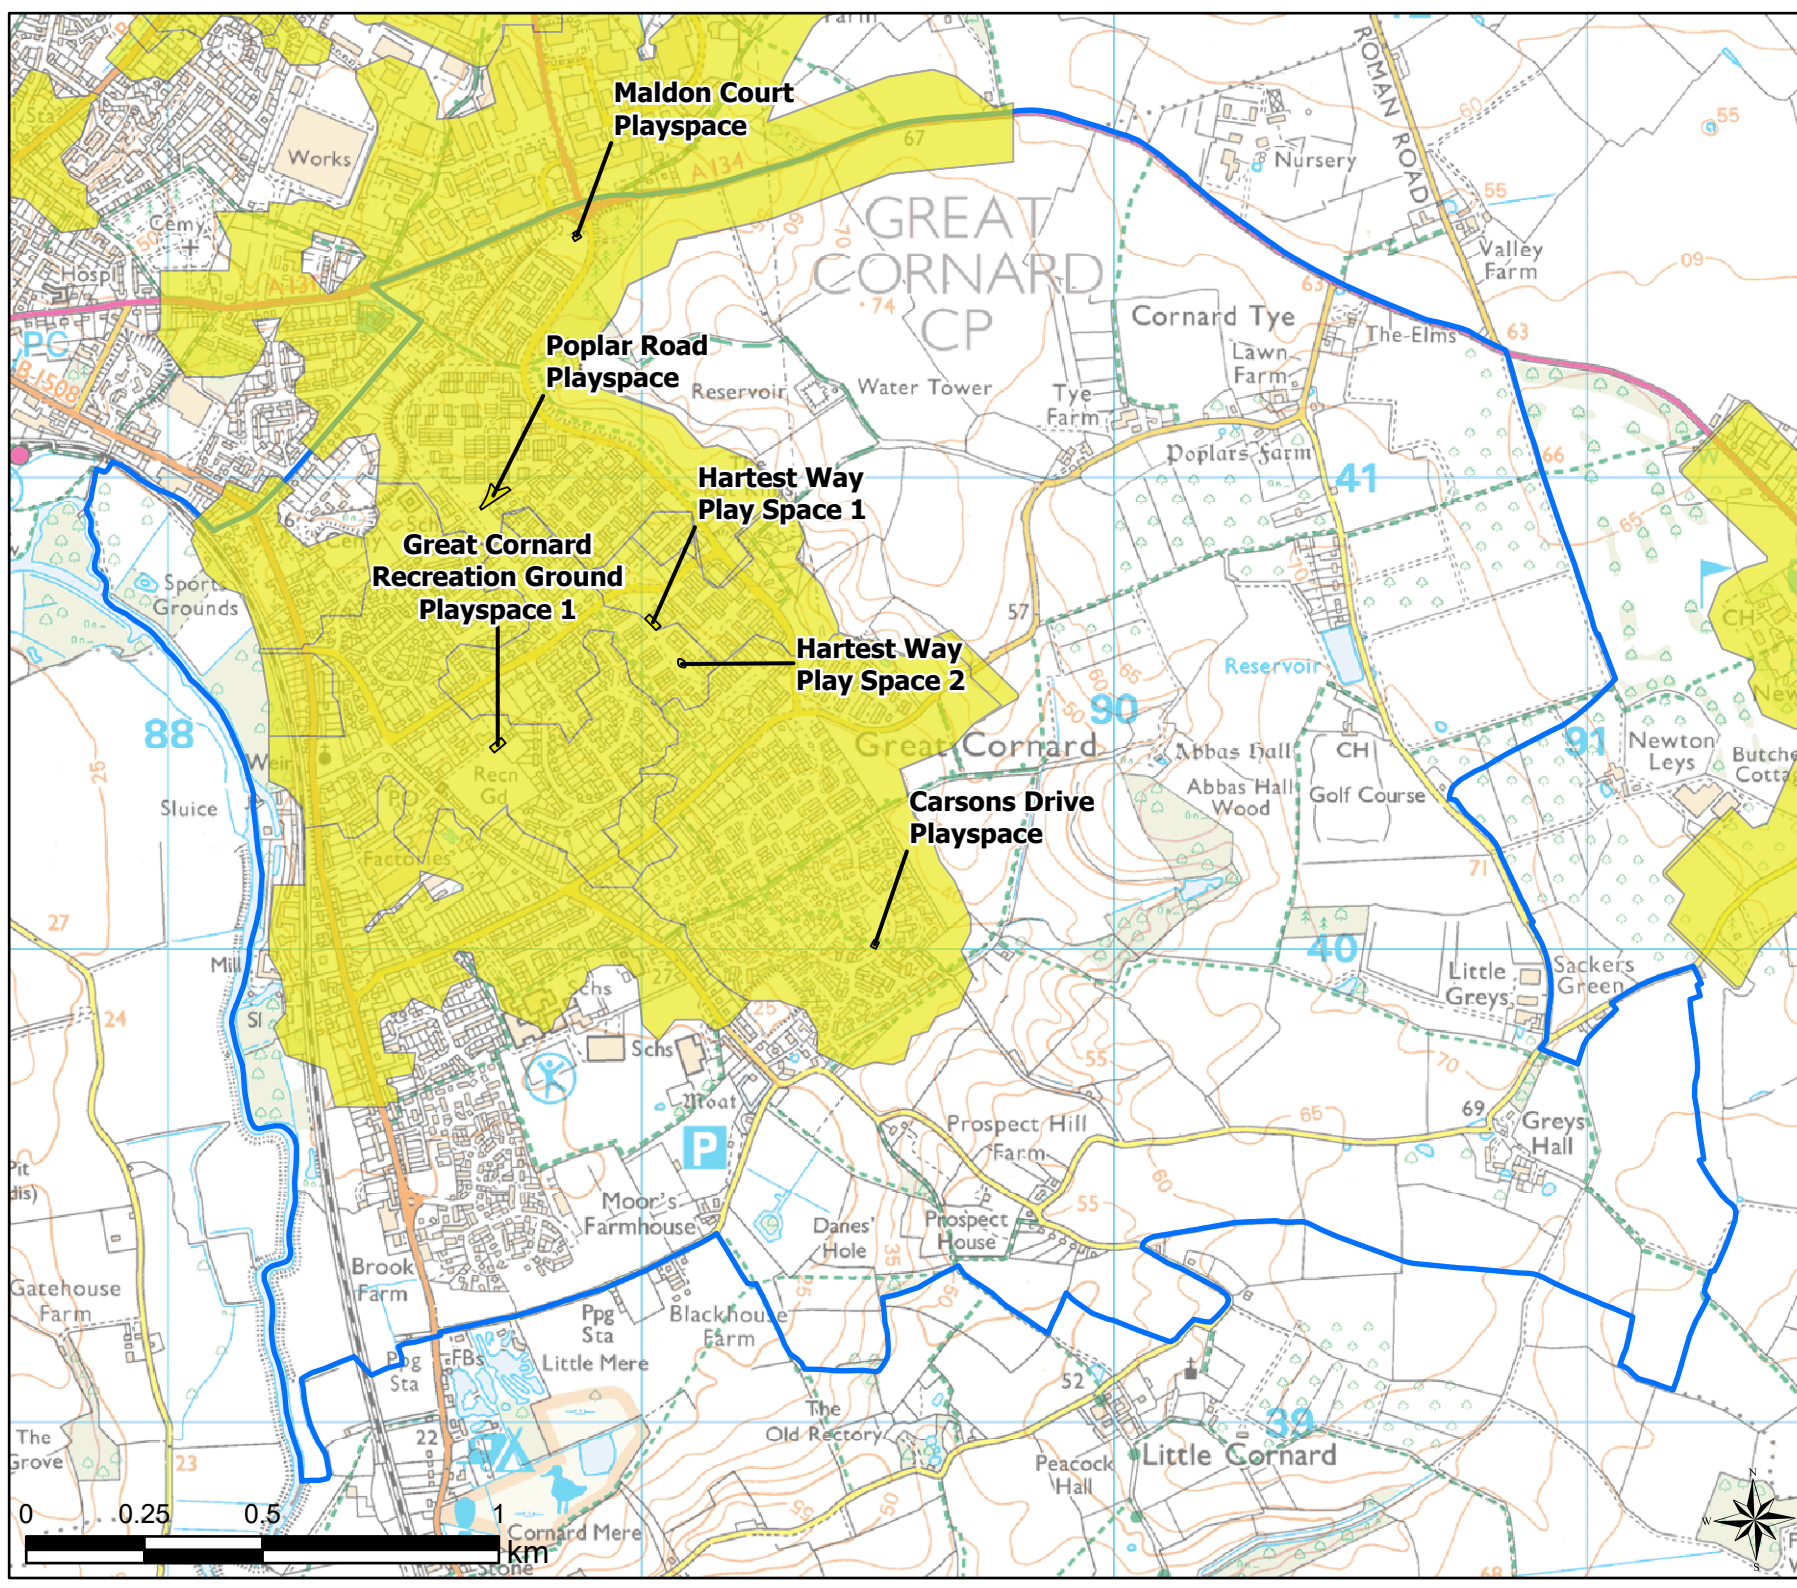

Map Produced on: 13/05/2019

Great Cornard
Play (Child) Walking Buffers

Legend

- Parish Boundary
- 12 Minute Walking Buffers
- OpenSpace
- Typology
- Play (Child)

Open Space Study

Scale: 1:16,000

Map Produced on: 13/05/2019