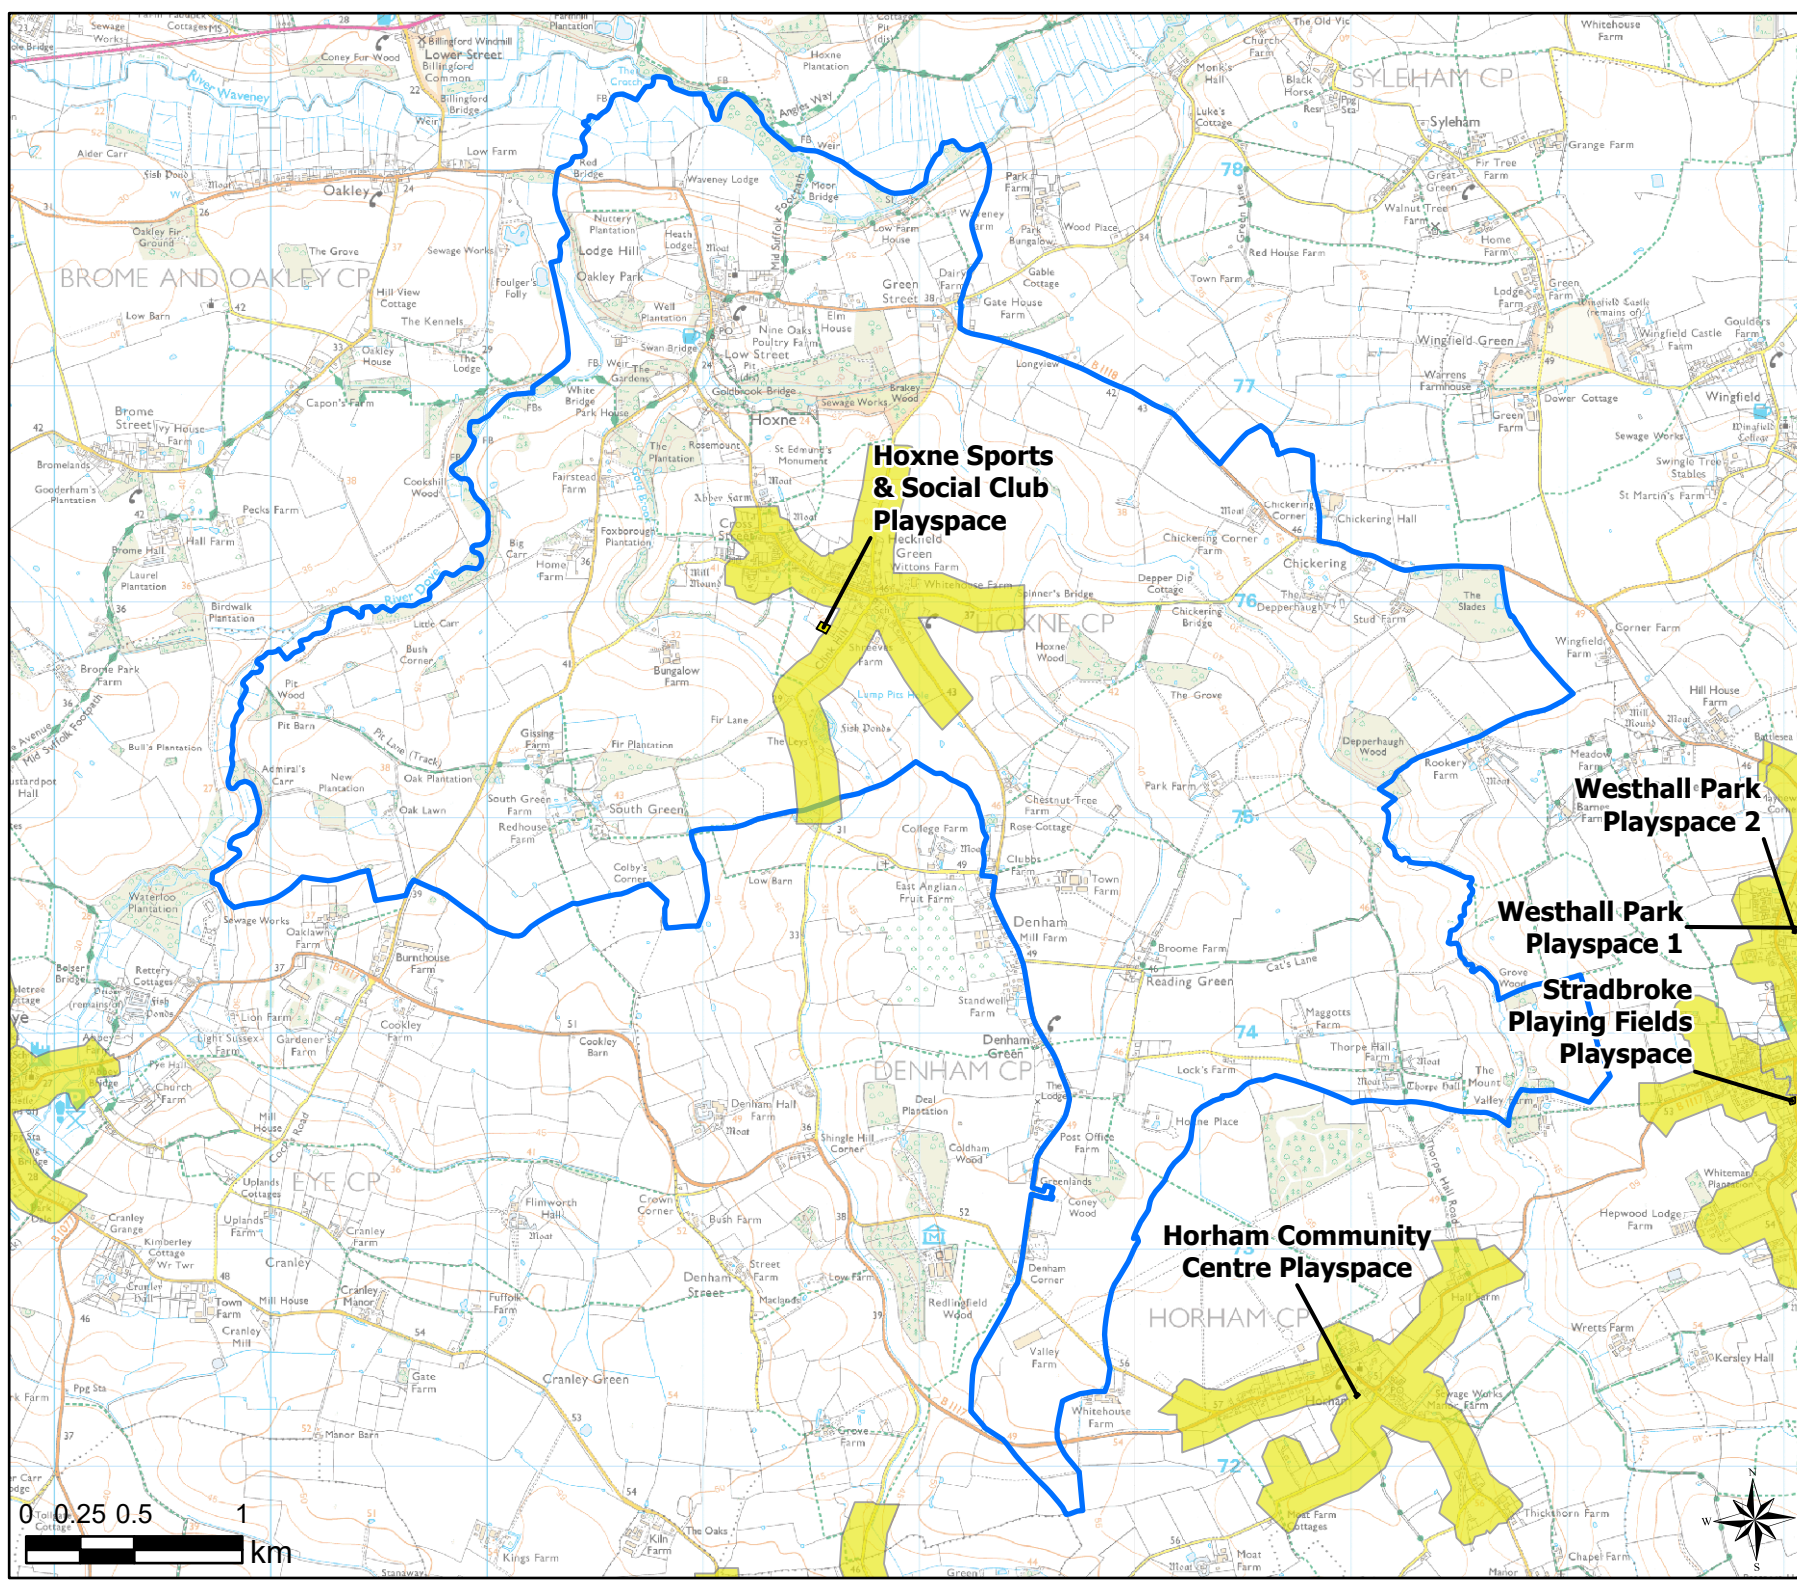

Open Space Study

Scale: 1:35,000

Map Produced on: 13/05/2019