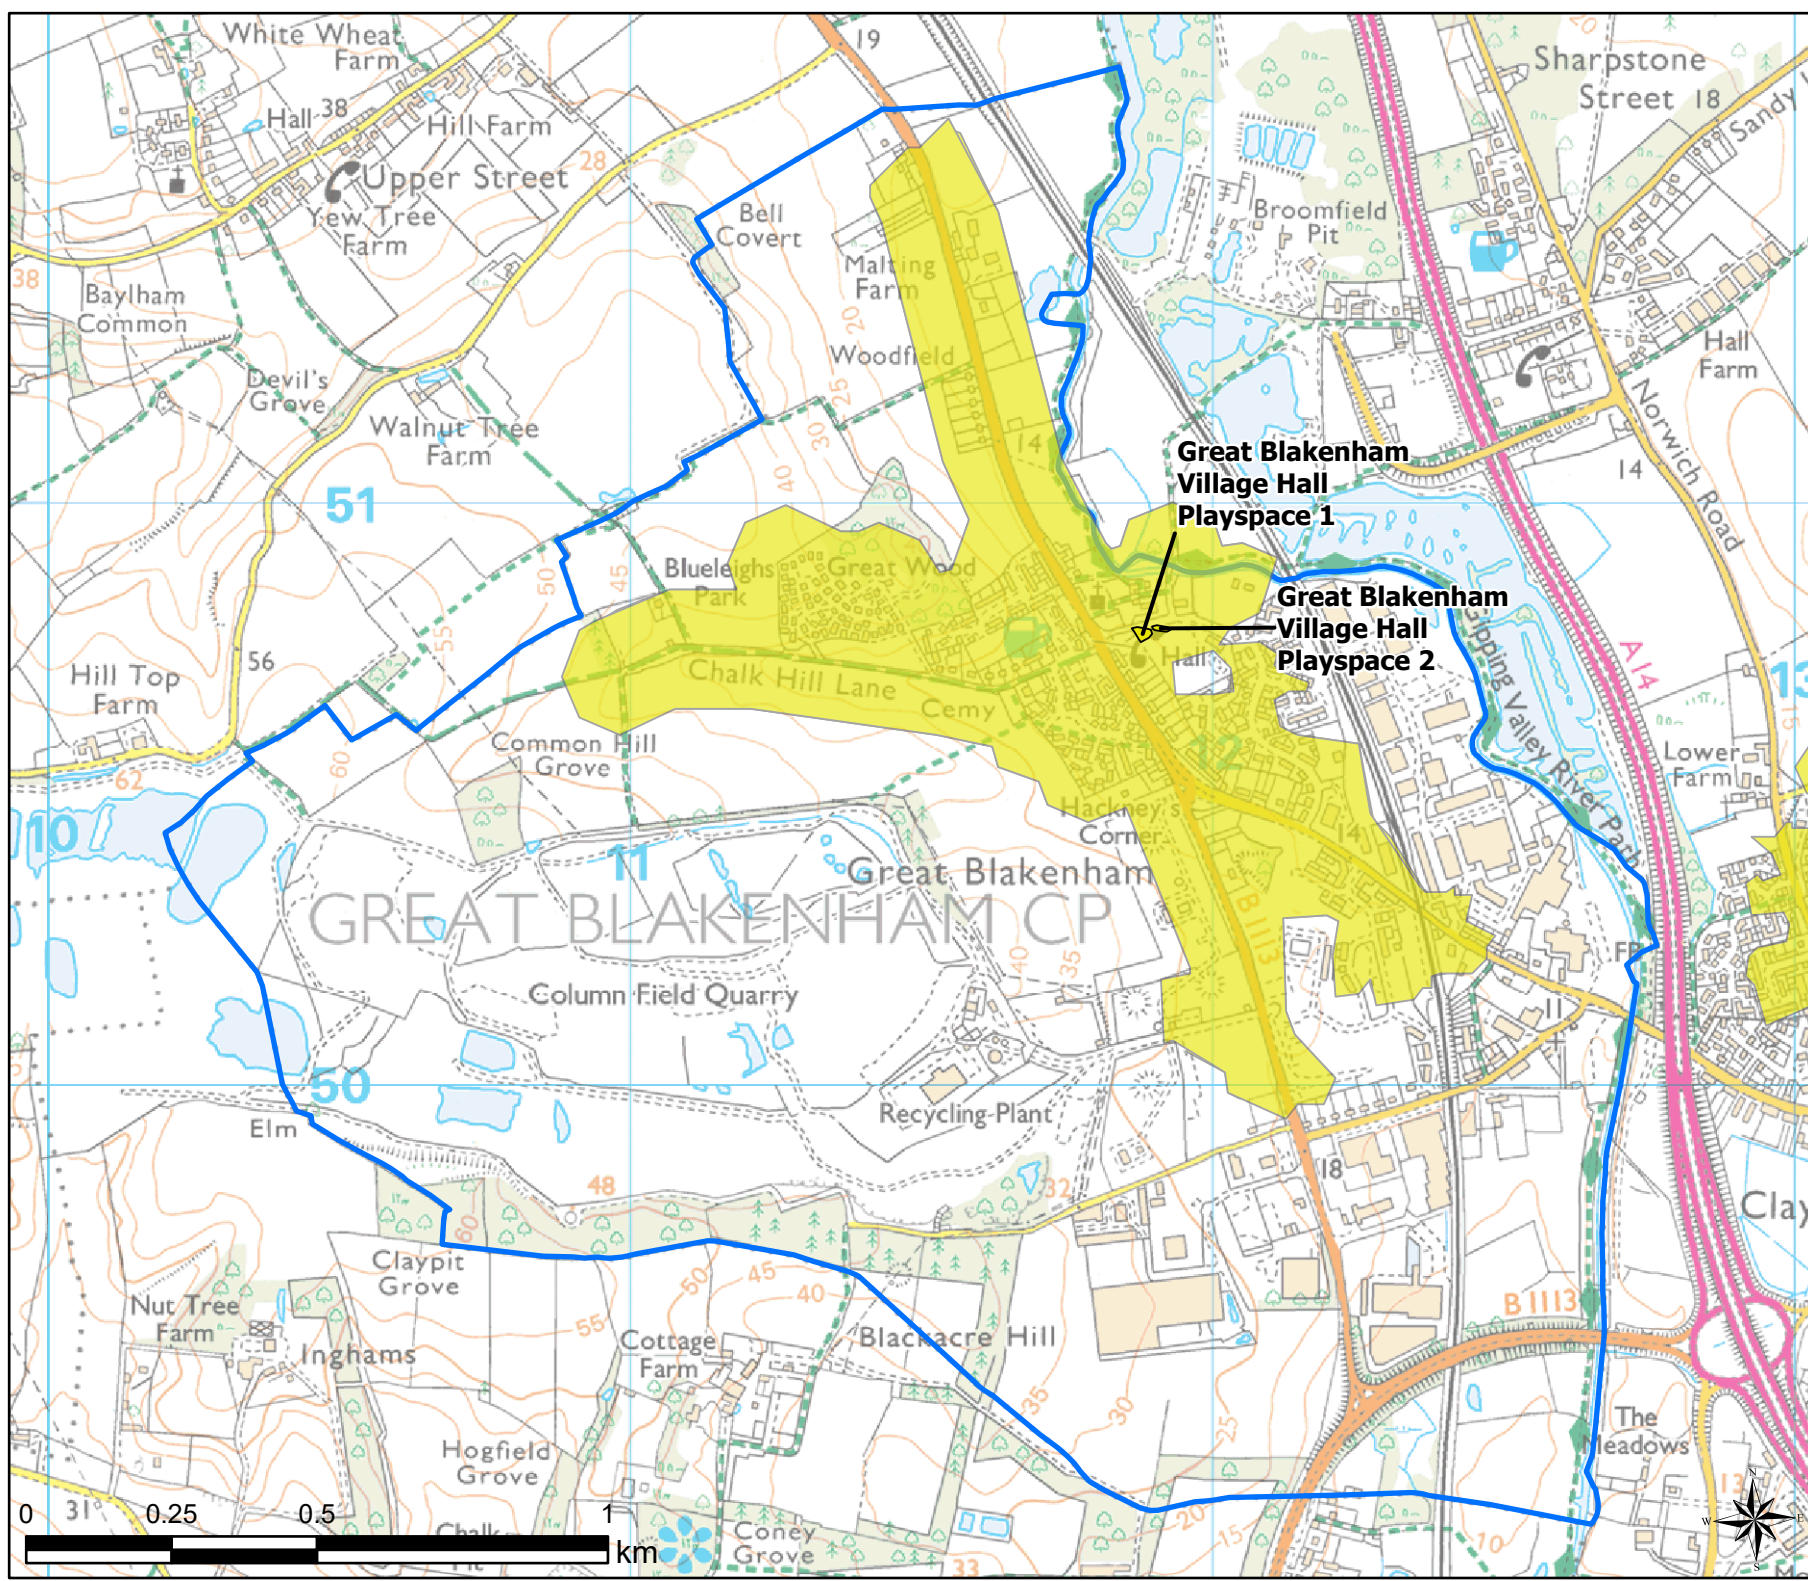

Great Blakenham
Play (Child) Walking Buffers

Legend

- Parish Boundary
- 12 Minute Walking Buffers
- OpenSpace
- Typology
- Play (Child)

Open Space Study

Scale: 1:13,000

Map Produced on: 13/05/2019