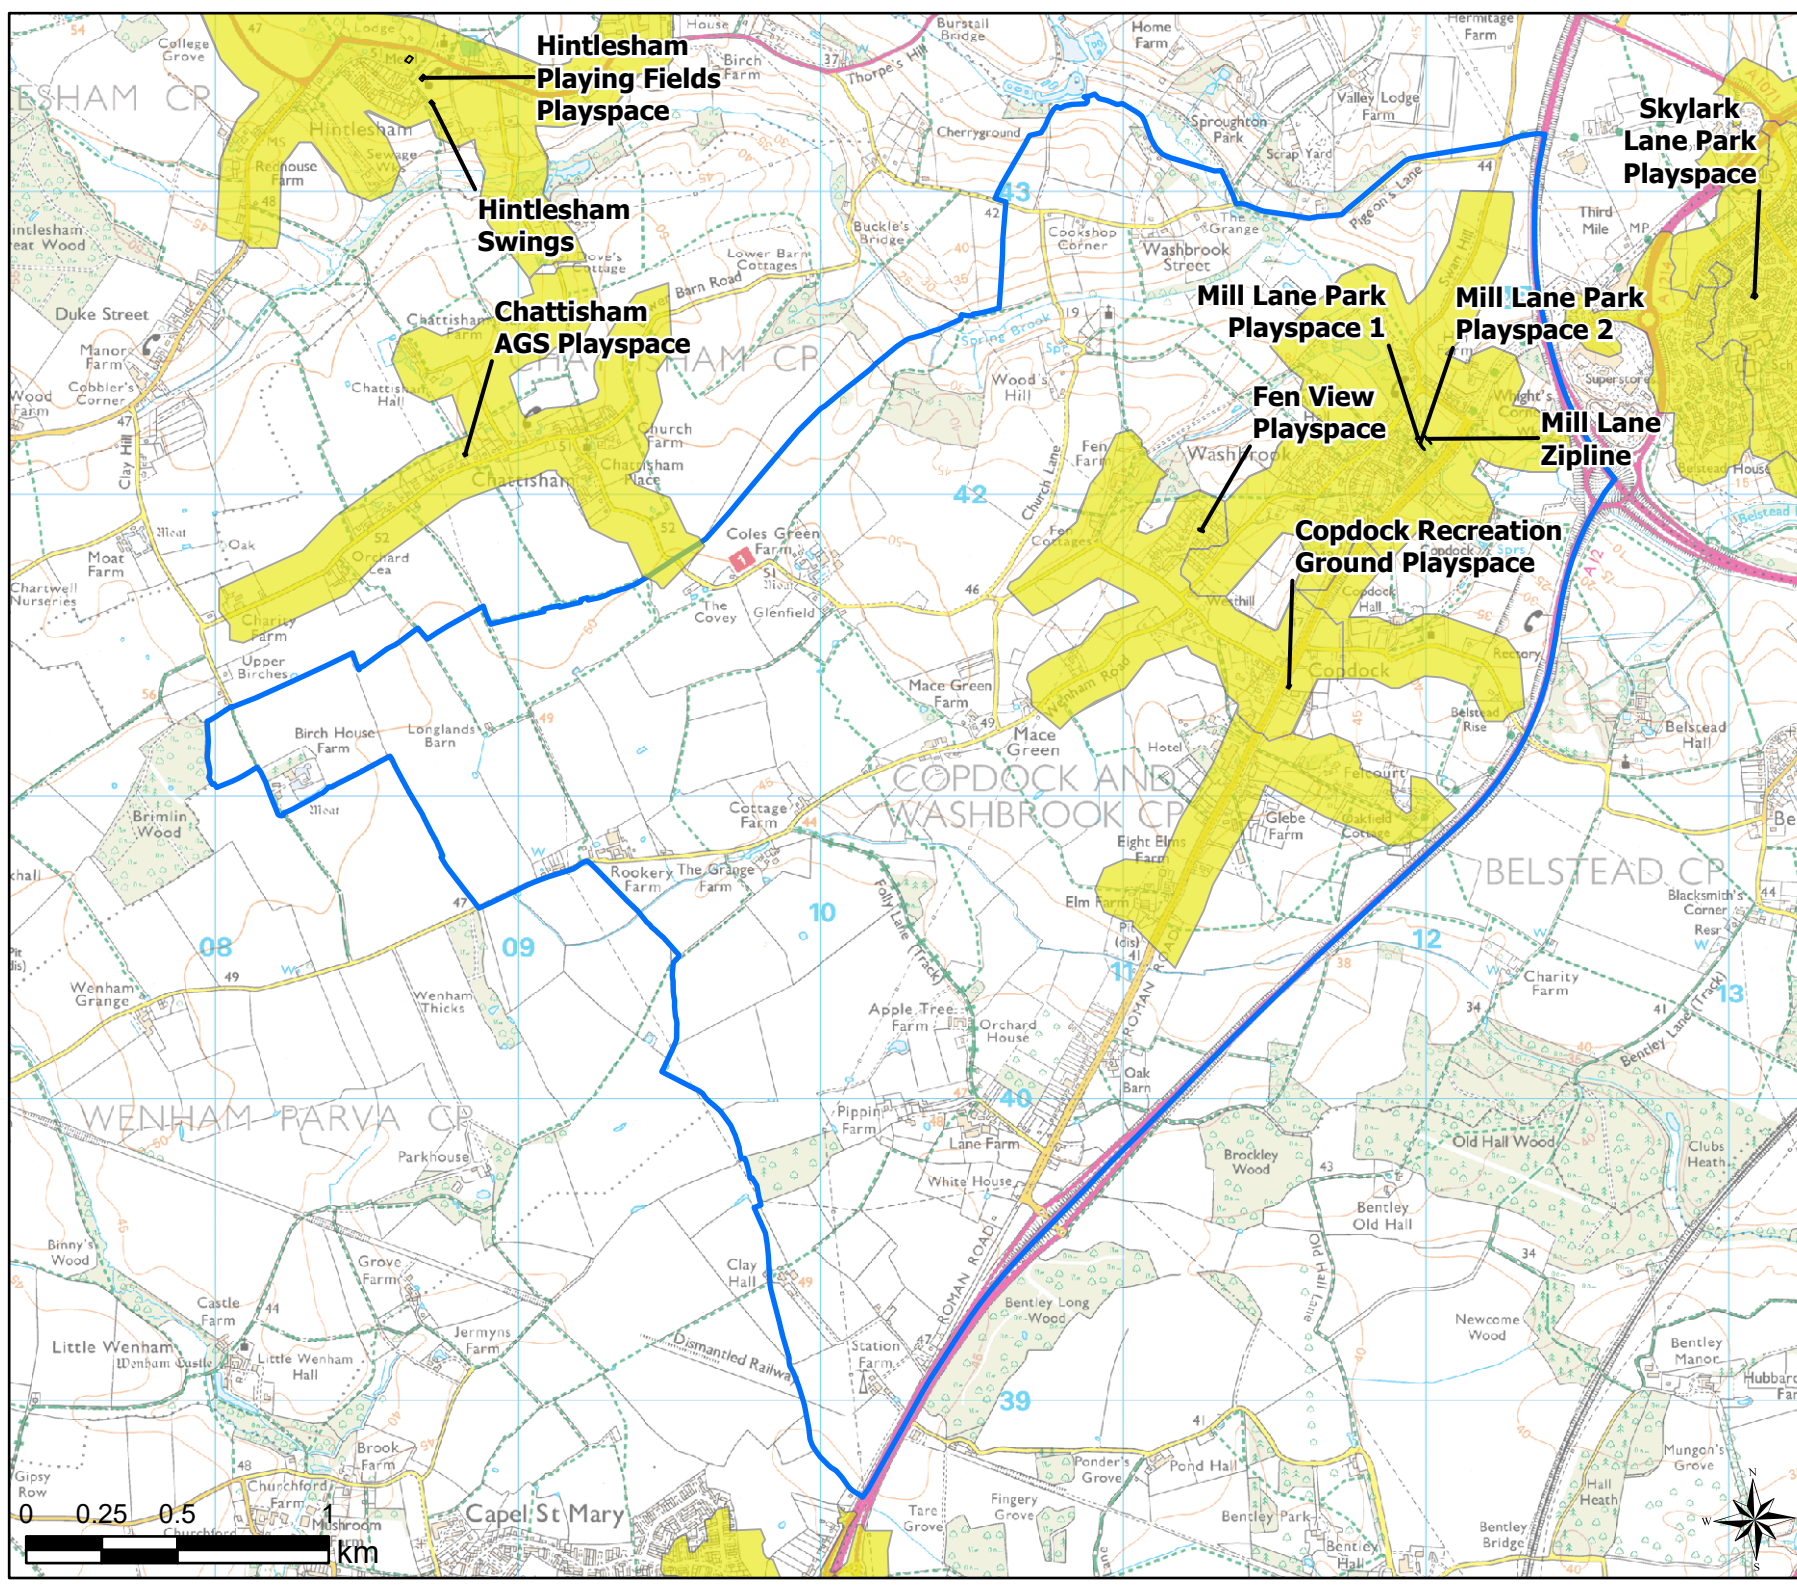

Copdock and Washbrook
Play (Child) Walking Buffers

Legend

- Parish Boundary
- 12 Minute Walking Buffers
- OpenSpace
- Typology
- Play (Child)

Open Space Study

Scale: 1:25,000

Map Produced on: 13/05/2019