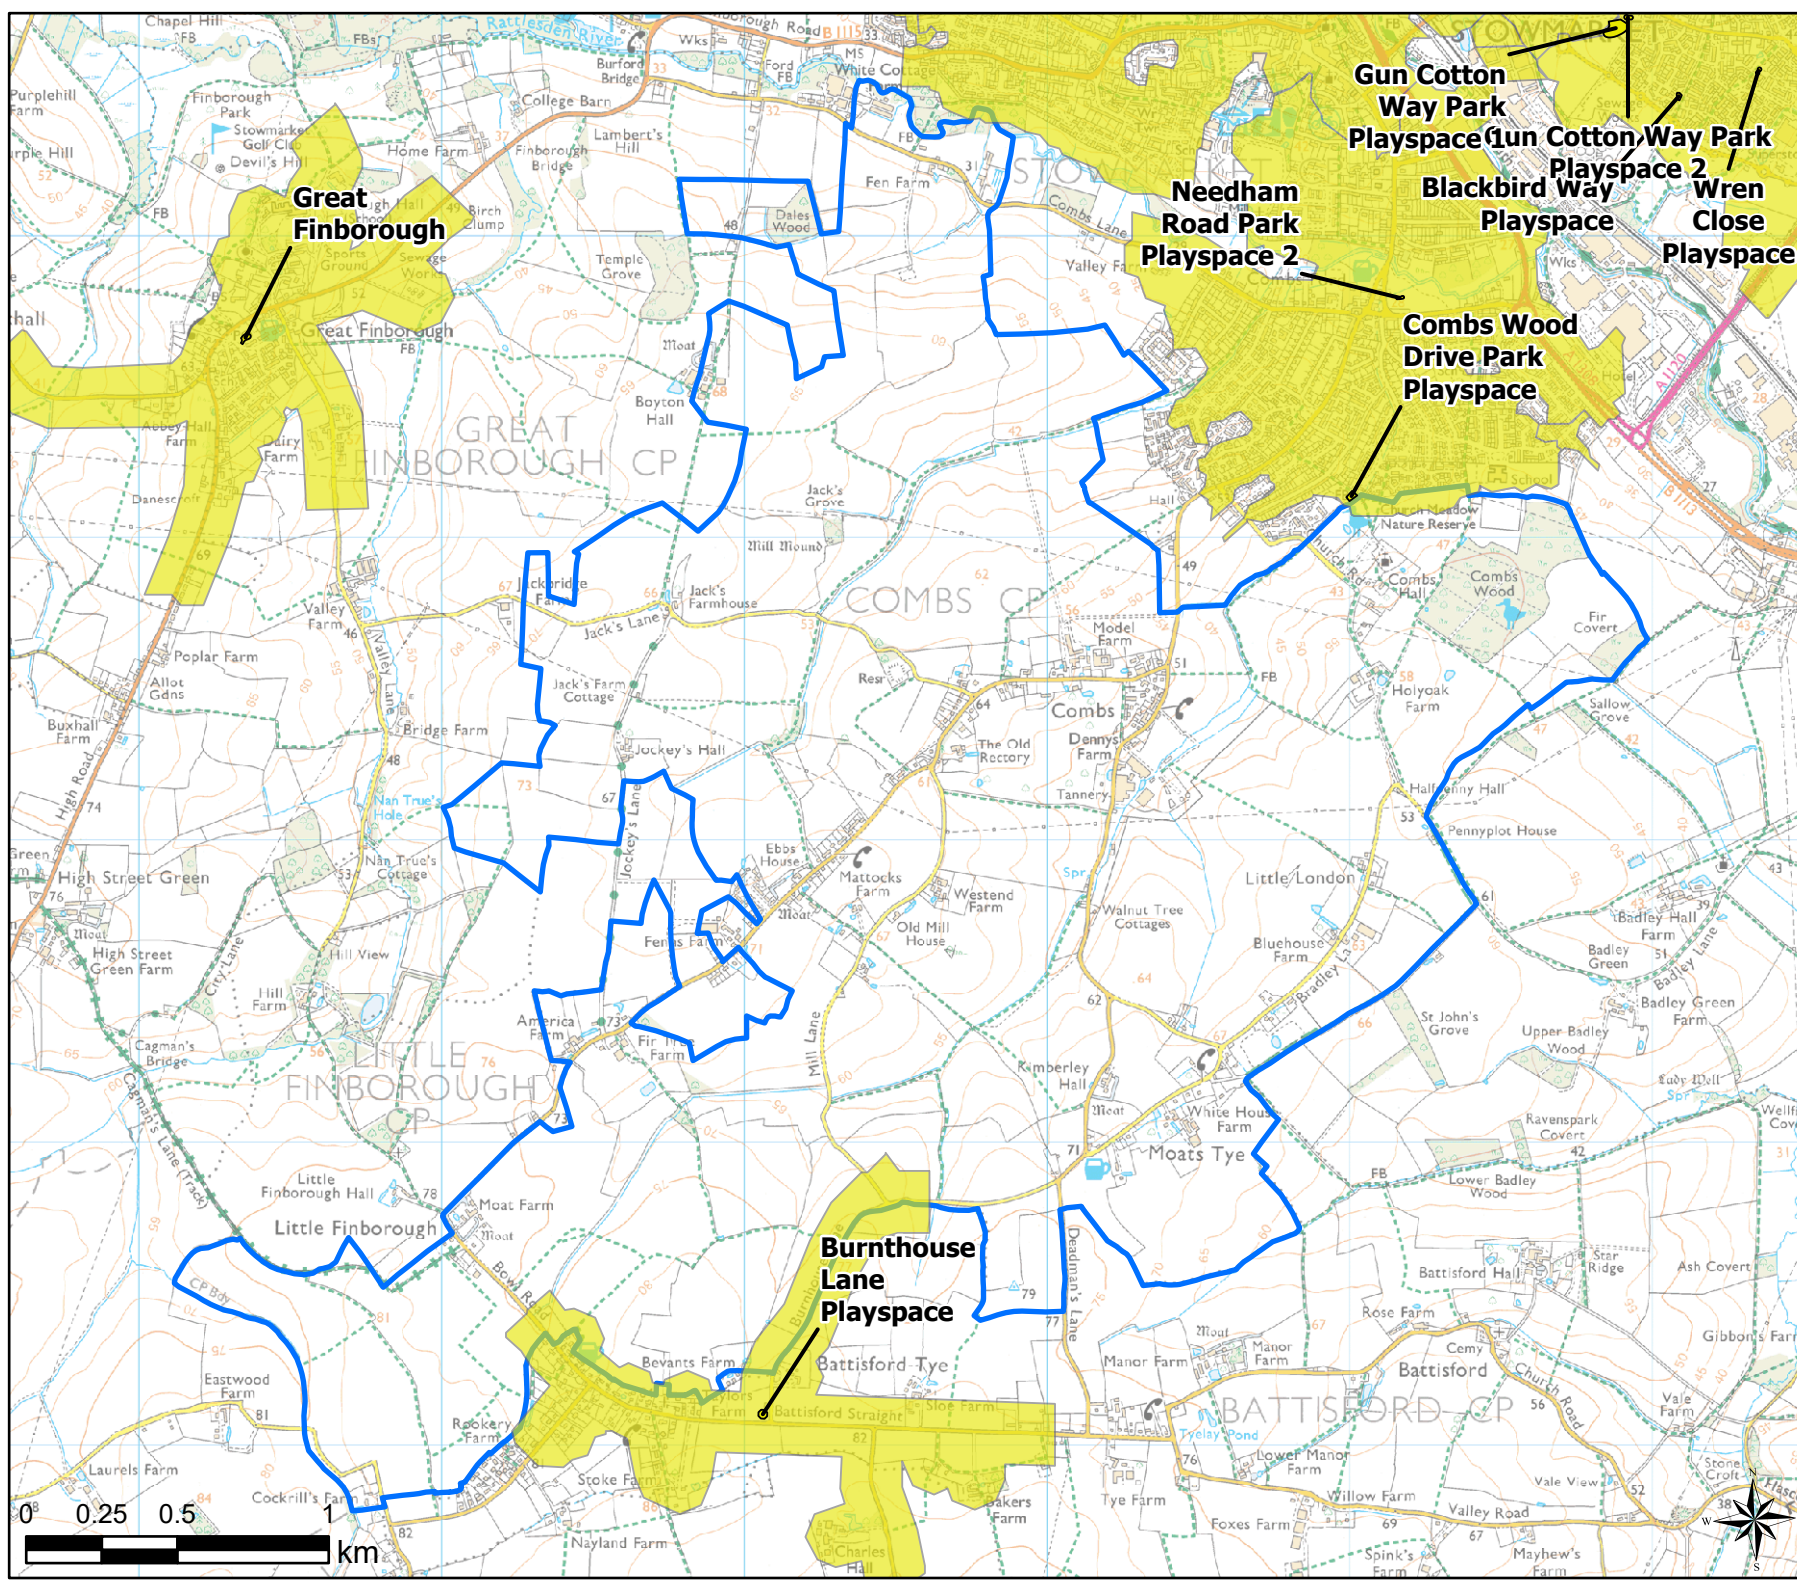

Legend

- Parish Boundary
- 12 Minute Walking Buffers
- OpenSpace
- Typology
- Play (Child)

Open Space Study

Scale: 1:25,000

Map Produced on: 13/05/2019

Combs

Play (Child) Walking Buffers

Legend