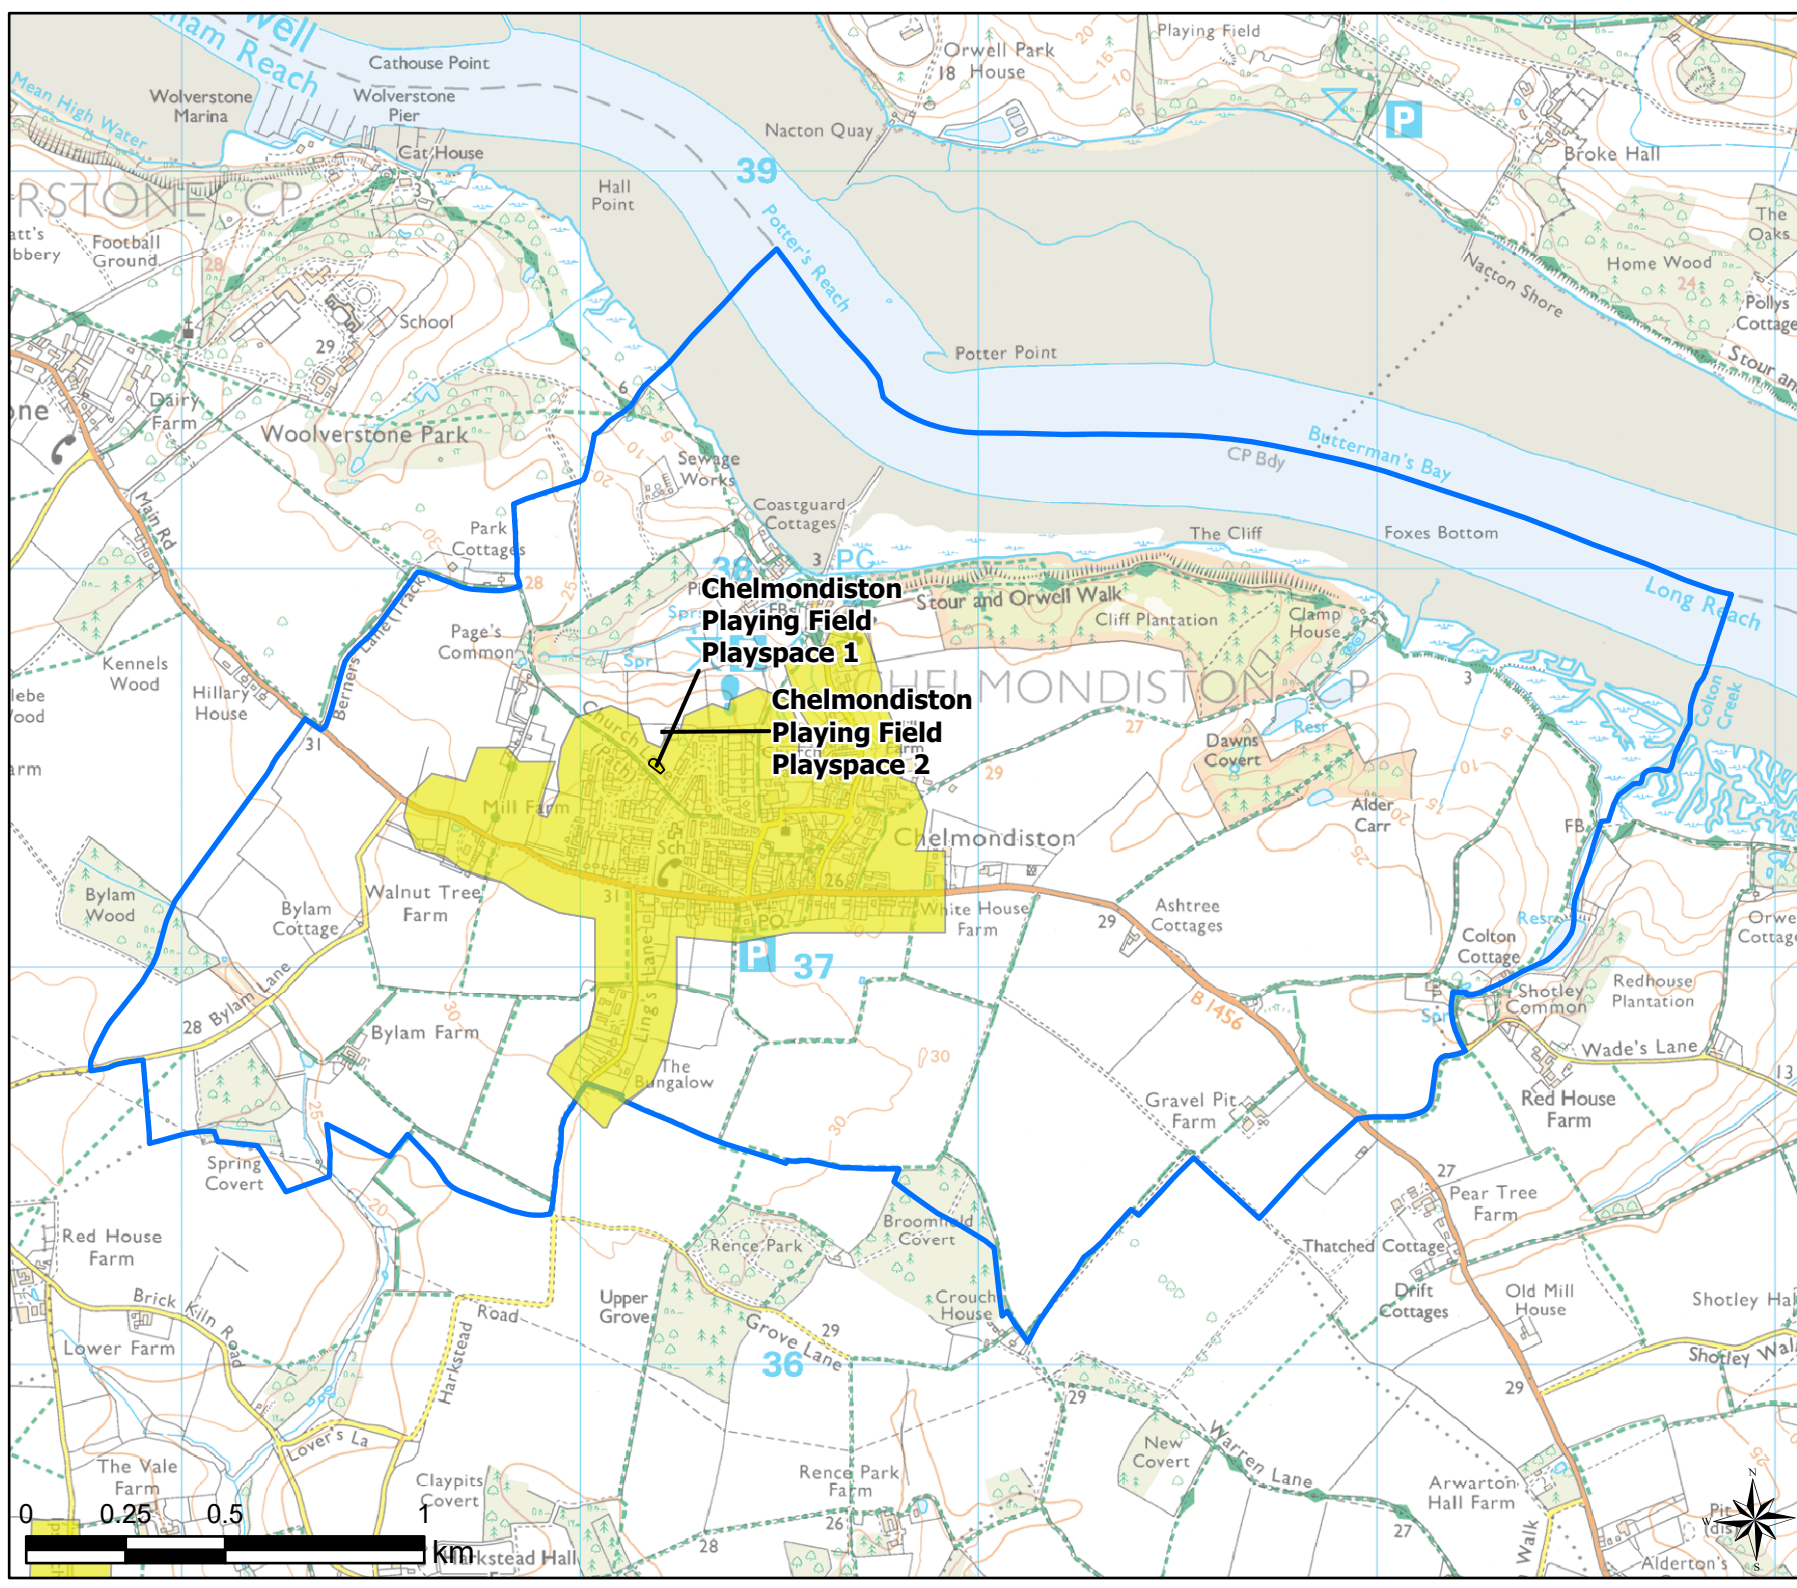

Map Produced on: 13/05/2019

Chelmondiston

Play (Child) Walking Buffers

Legend

-  Parish Boundary
-  12 Minute Walking Buffers
-  OpenSpace
-  Typology
-  Play (Child)

Open Space Study

Scale: 1:19,000

Map Produced on: 13/05/2019