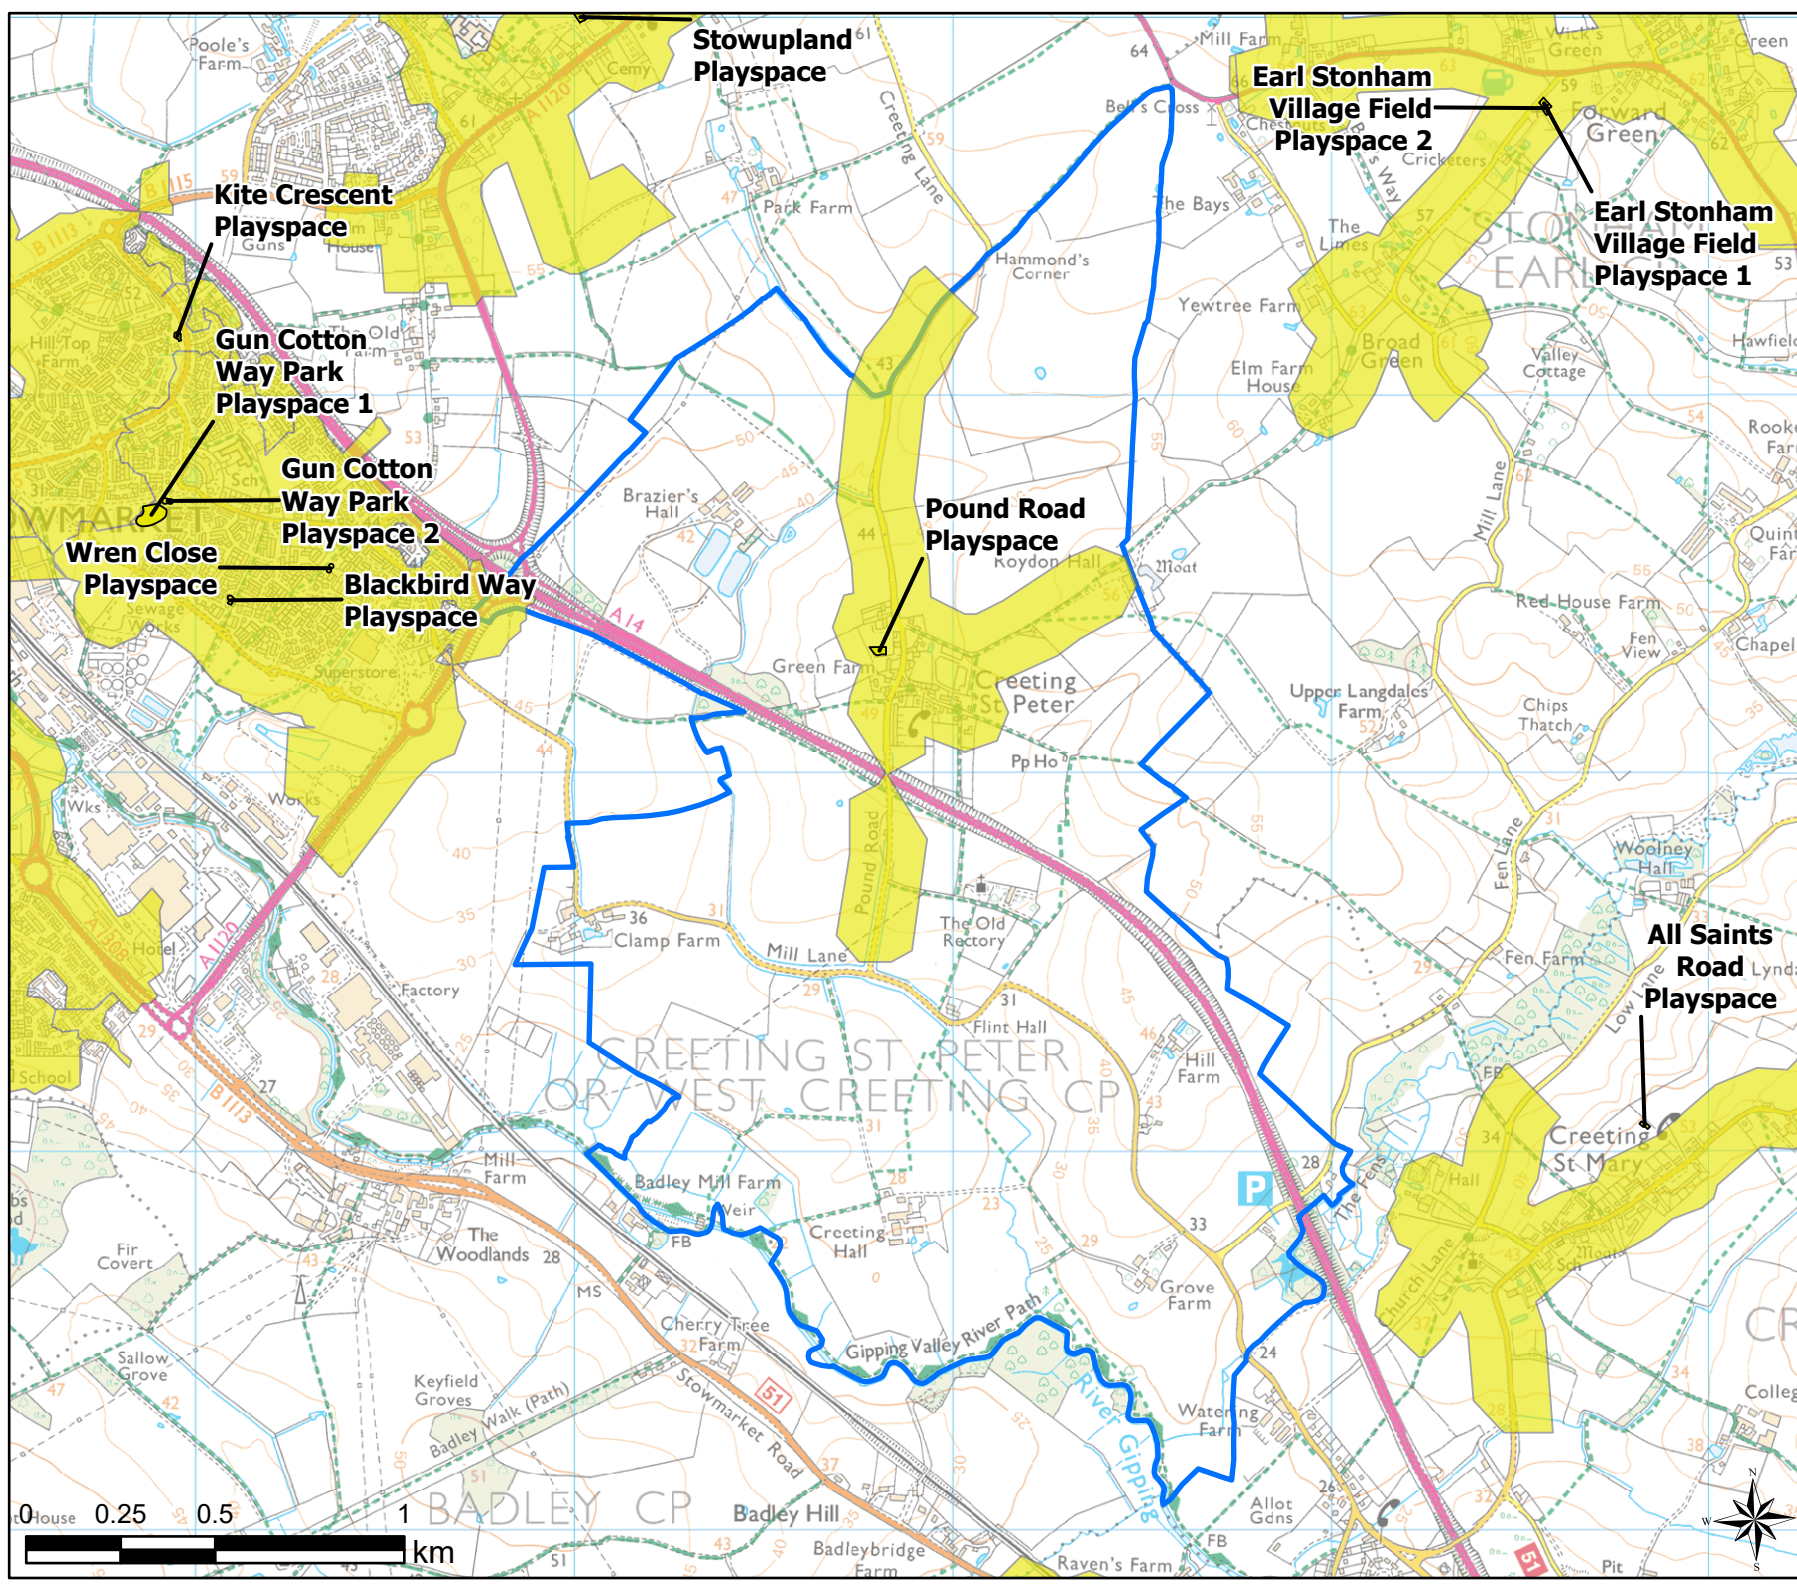

Creting St. Peter
Play (Child) Walking Buffers

Legend

- Parish Boundary
- 12 Minute Walking Buffers
- OpenSpace
- Typology
- Play (Child)

Open Space Study

Scale: 1:20,000

Map Produced on: 13/05/2019