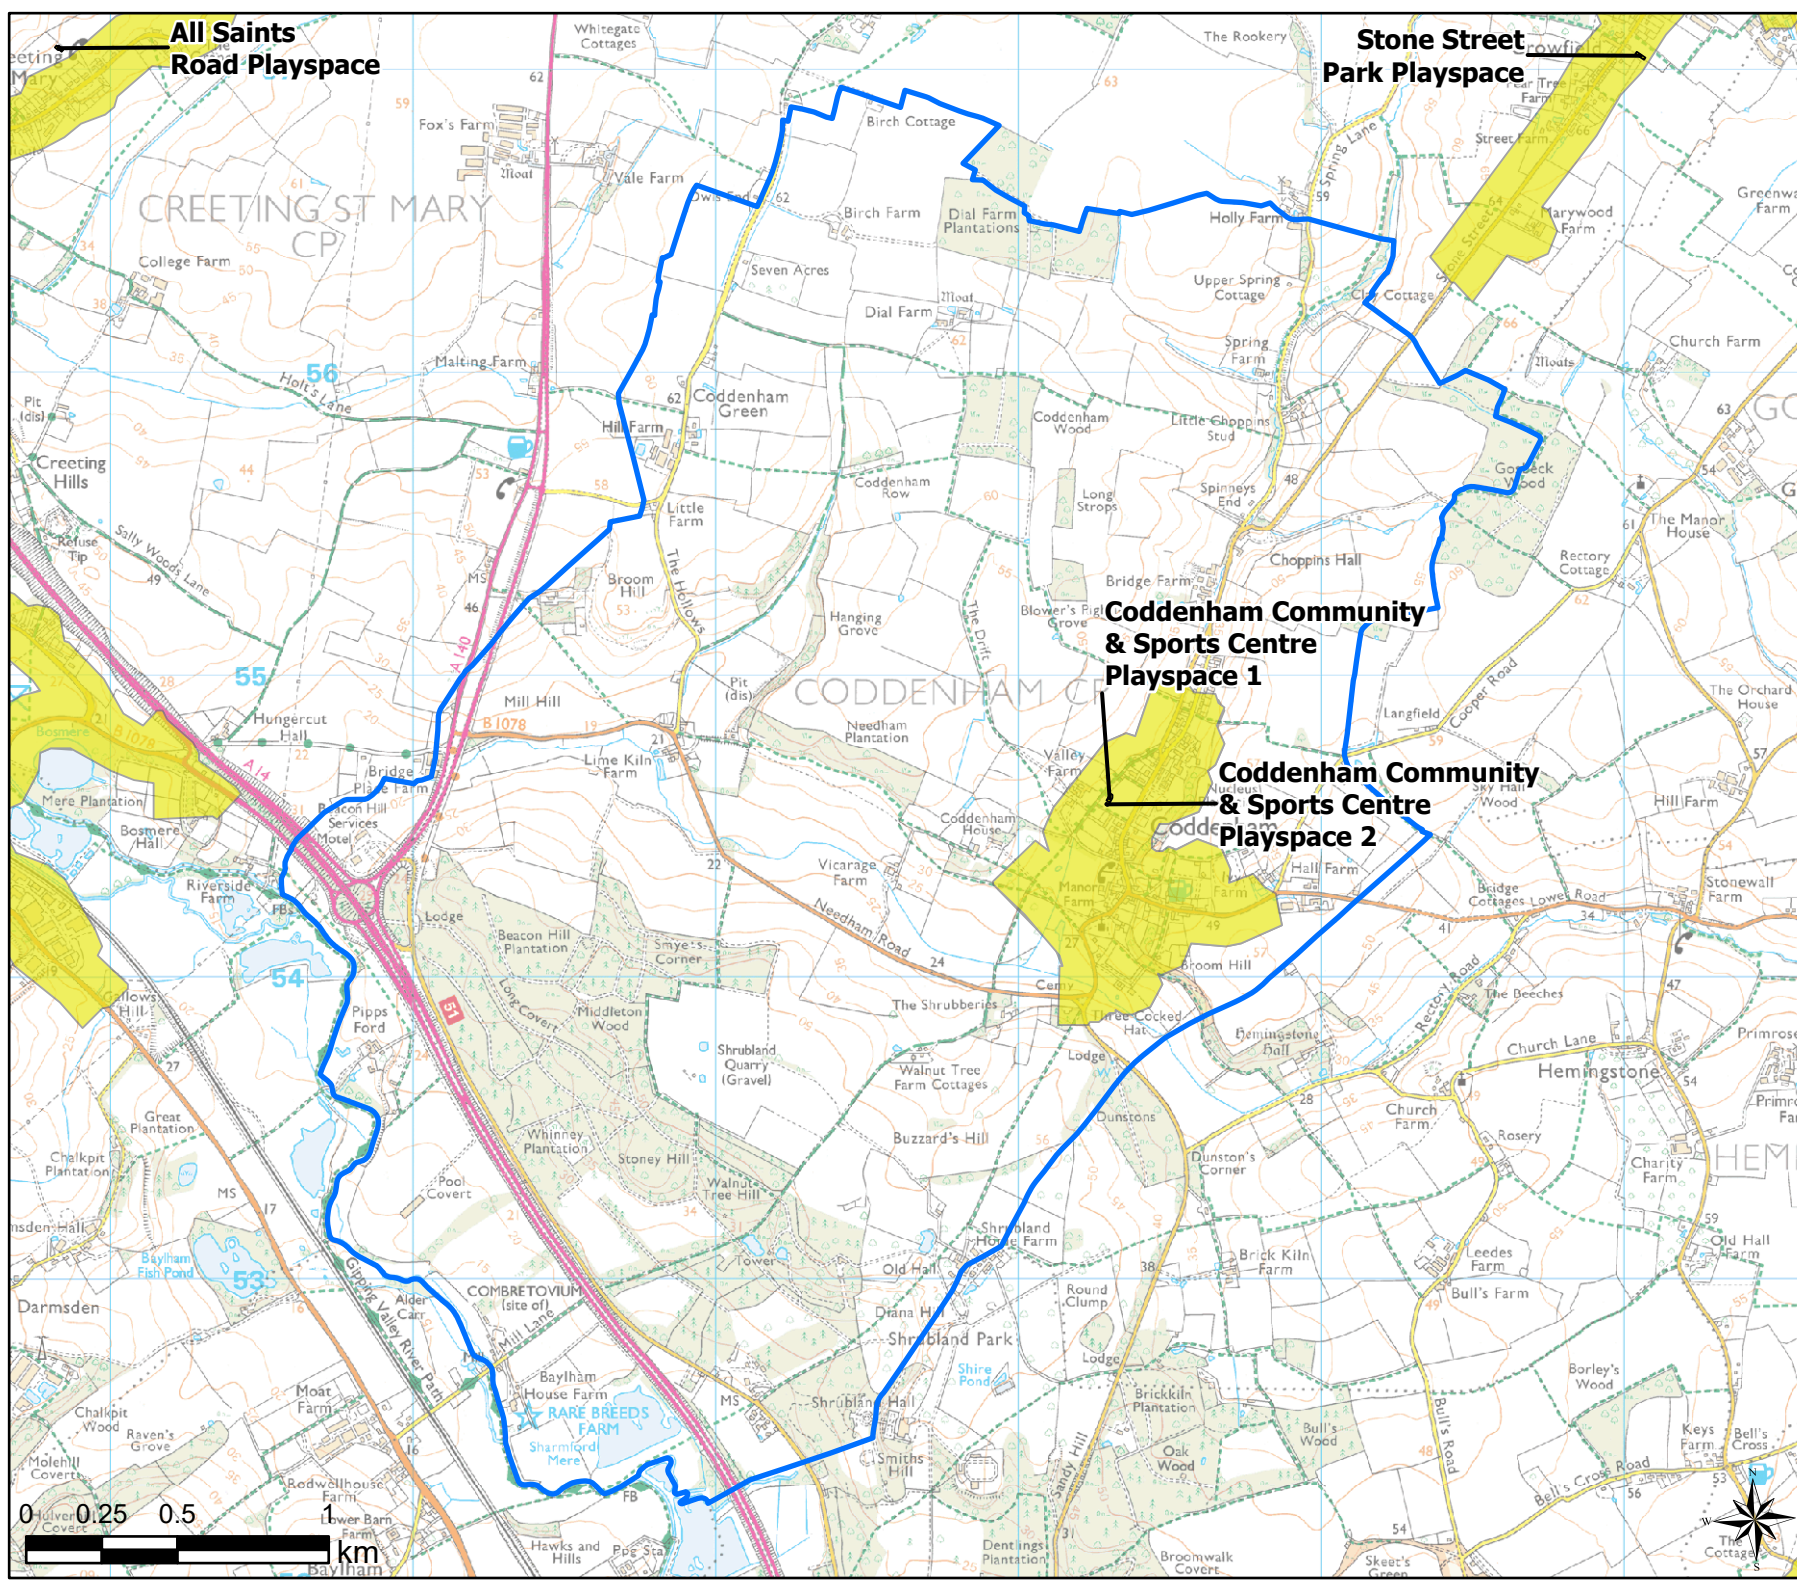

Play (Child) Walking Buffers

Legend

-  Parish Boundary
-  12 Minute Walking Buffers
- OpenSpace
- Typology
-  Play (Child)

Open Space Study

Scale: 1:27,000

Map Produced on: 13/05/2019

Coddenham
Play (Child) Walking Buffers