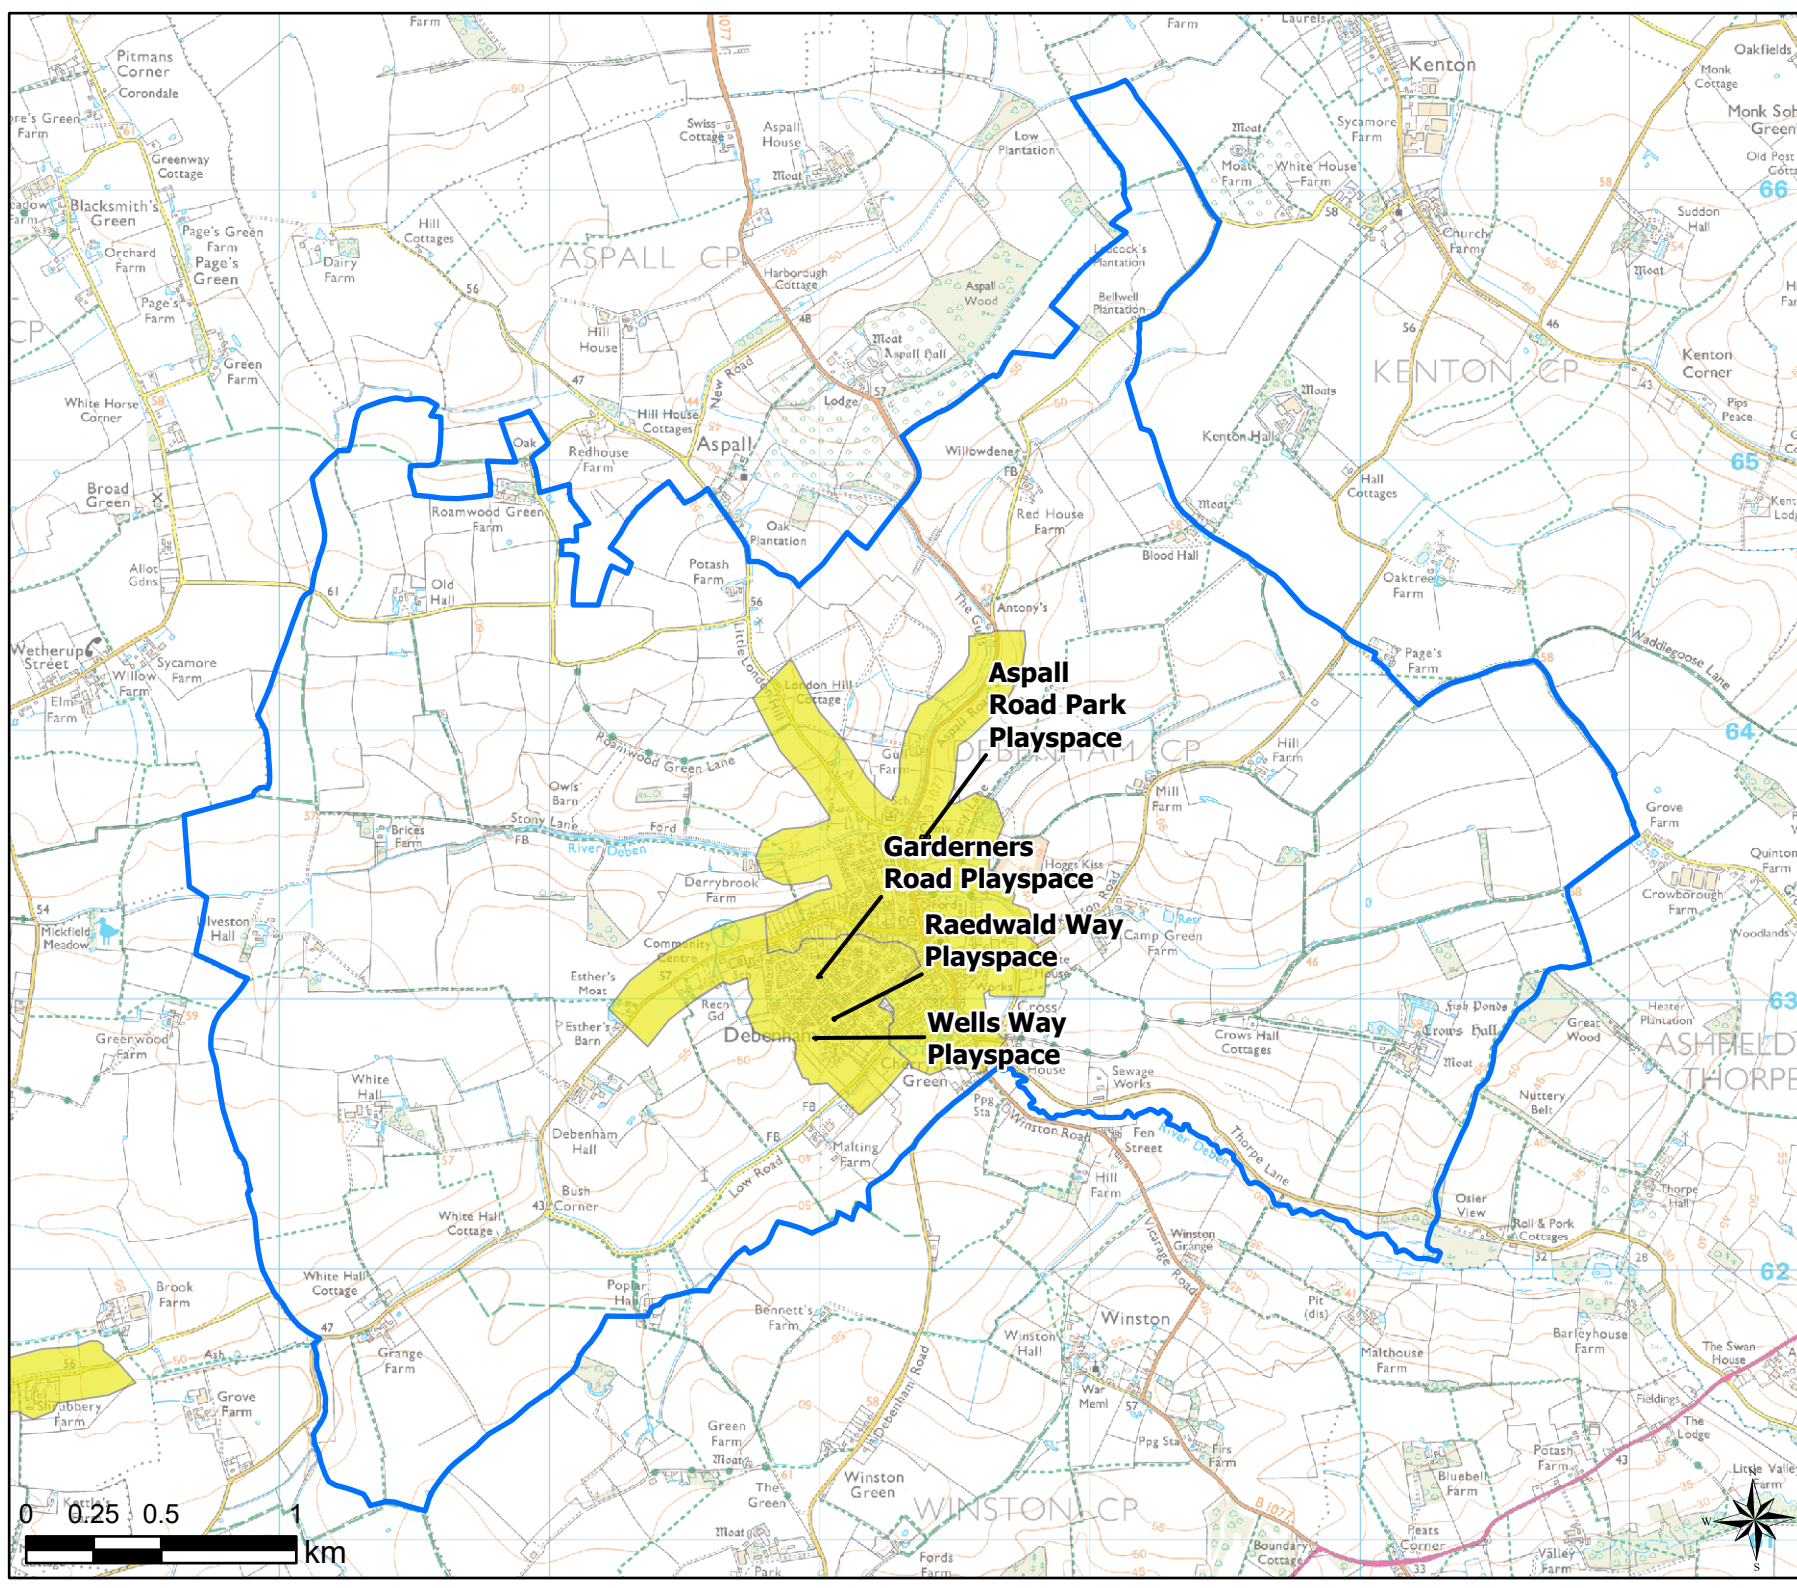

Legend

-  Parish Boundary
-  12 Minute Walking Buffers

Open Space Study

Scale: 1:15,000

Map Produced on: 13/05/2019

Debenham

Play (Child) Walking Buffers

Legend

-  Parish Boundary
-  12 Minute Walking Buffers
-  OpenSpace
-  Typology
-  Play (Child)

Open Space Study

Scale: 1:28,000

Map Produced on: 13/05/2019

Denham

Play (Child) Walking Buffers

Legend

-  Parish Boundary
-  12 Minute Walking Buffers