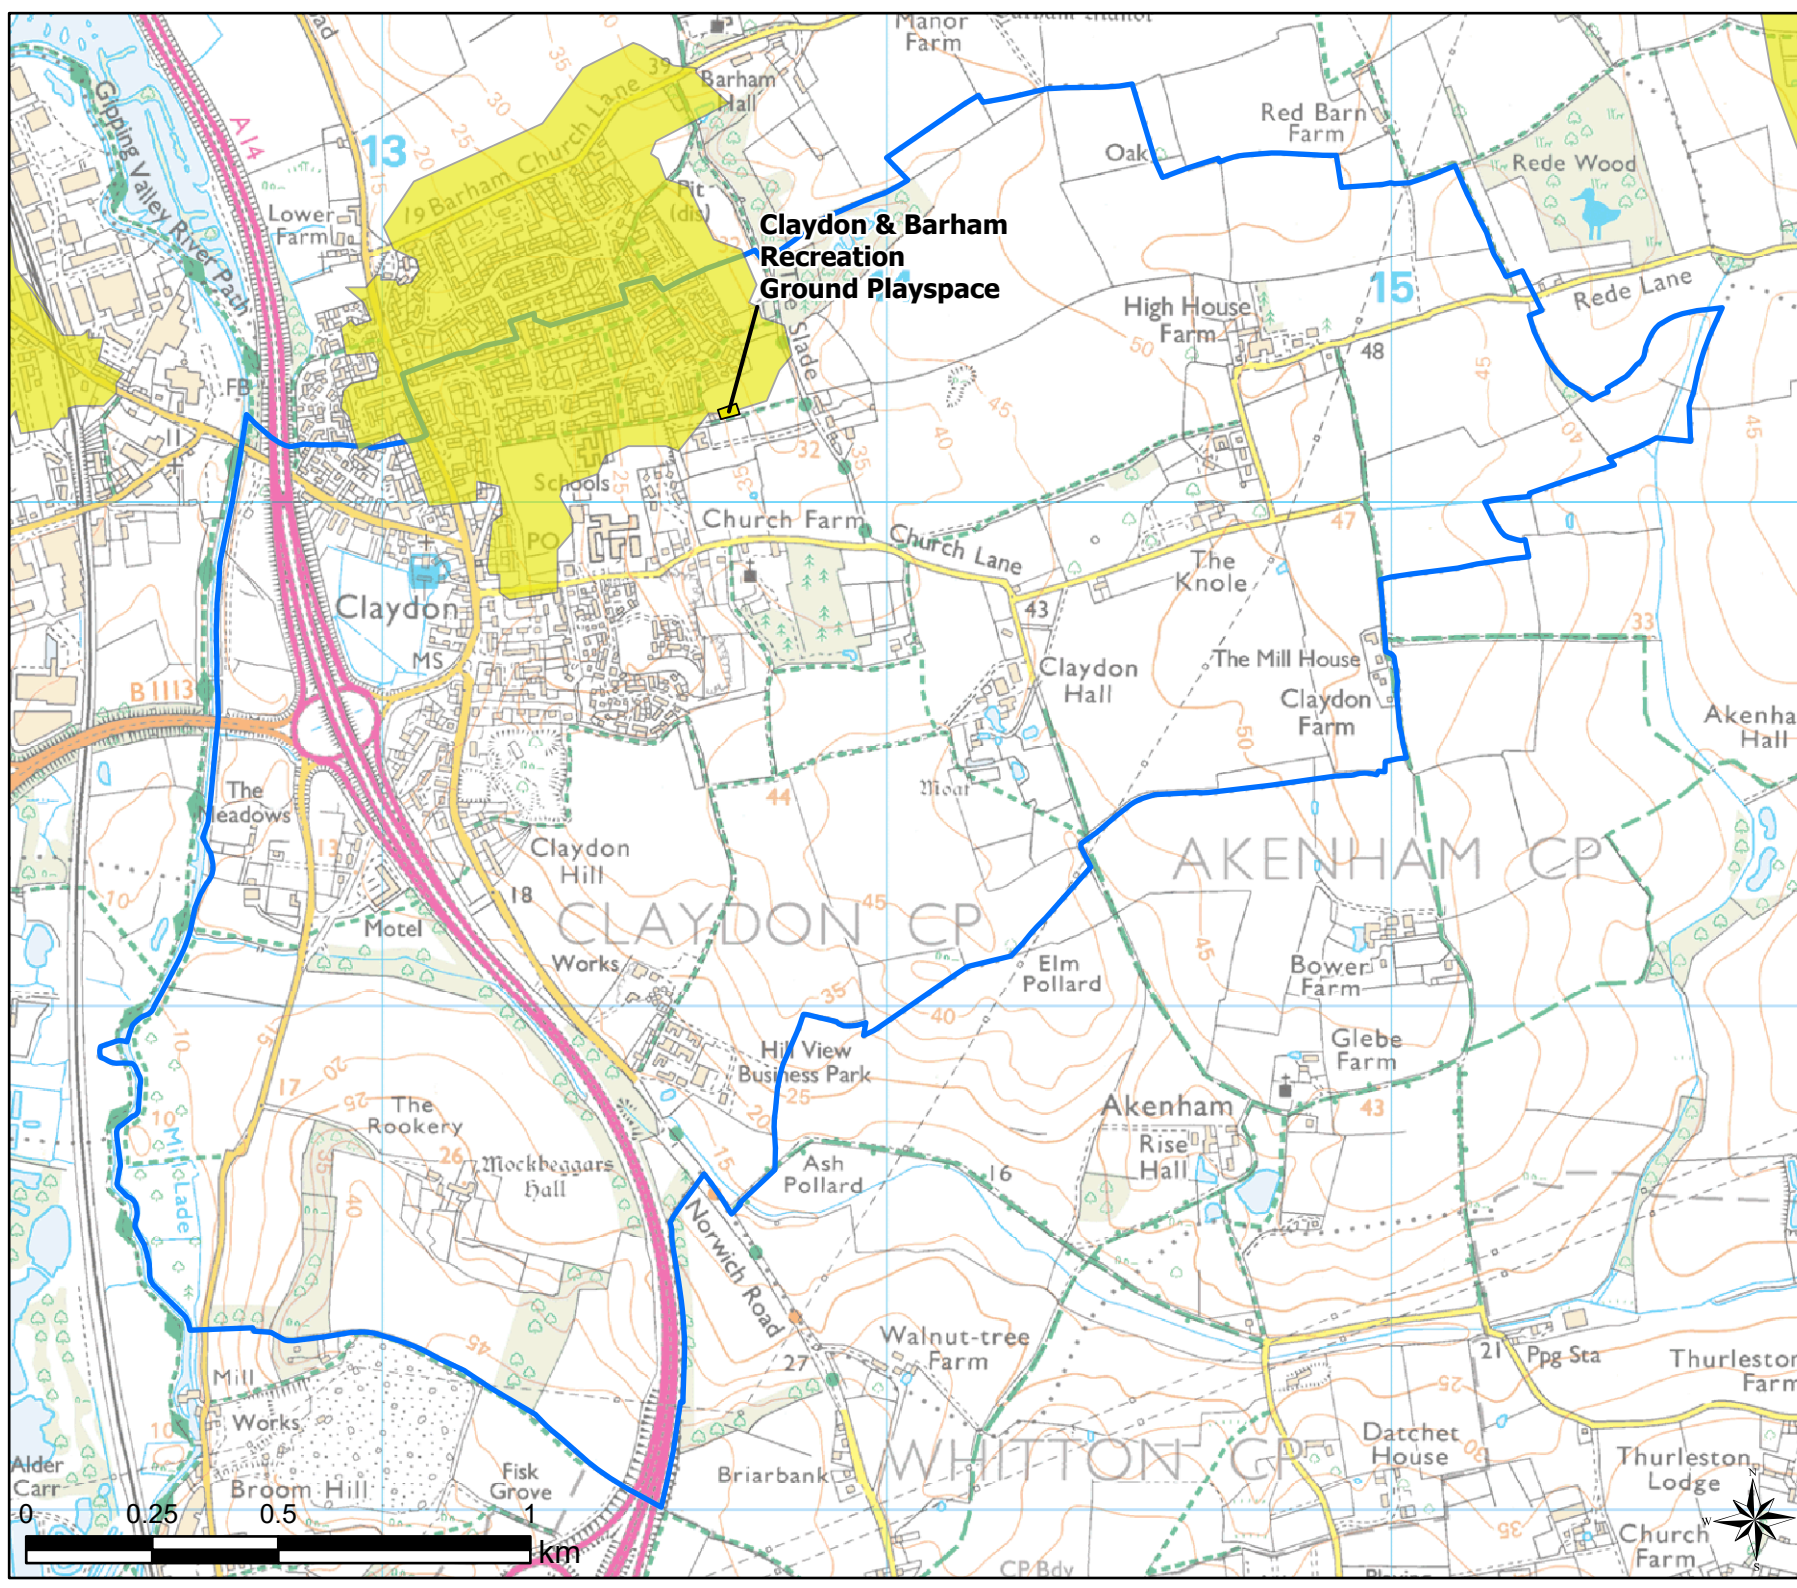

ethos
Environmental Planning

Chilton
Play (Child) Walking Buffers

Legend

- Parish Boundary
- 12 Minute Walking Buffers
- OpenSpace
- Typology
- Play (Child)

Open Space Study

Scale: 1:12,000

Map Produced on: 13/05/2019