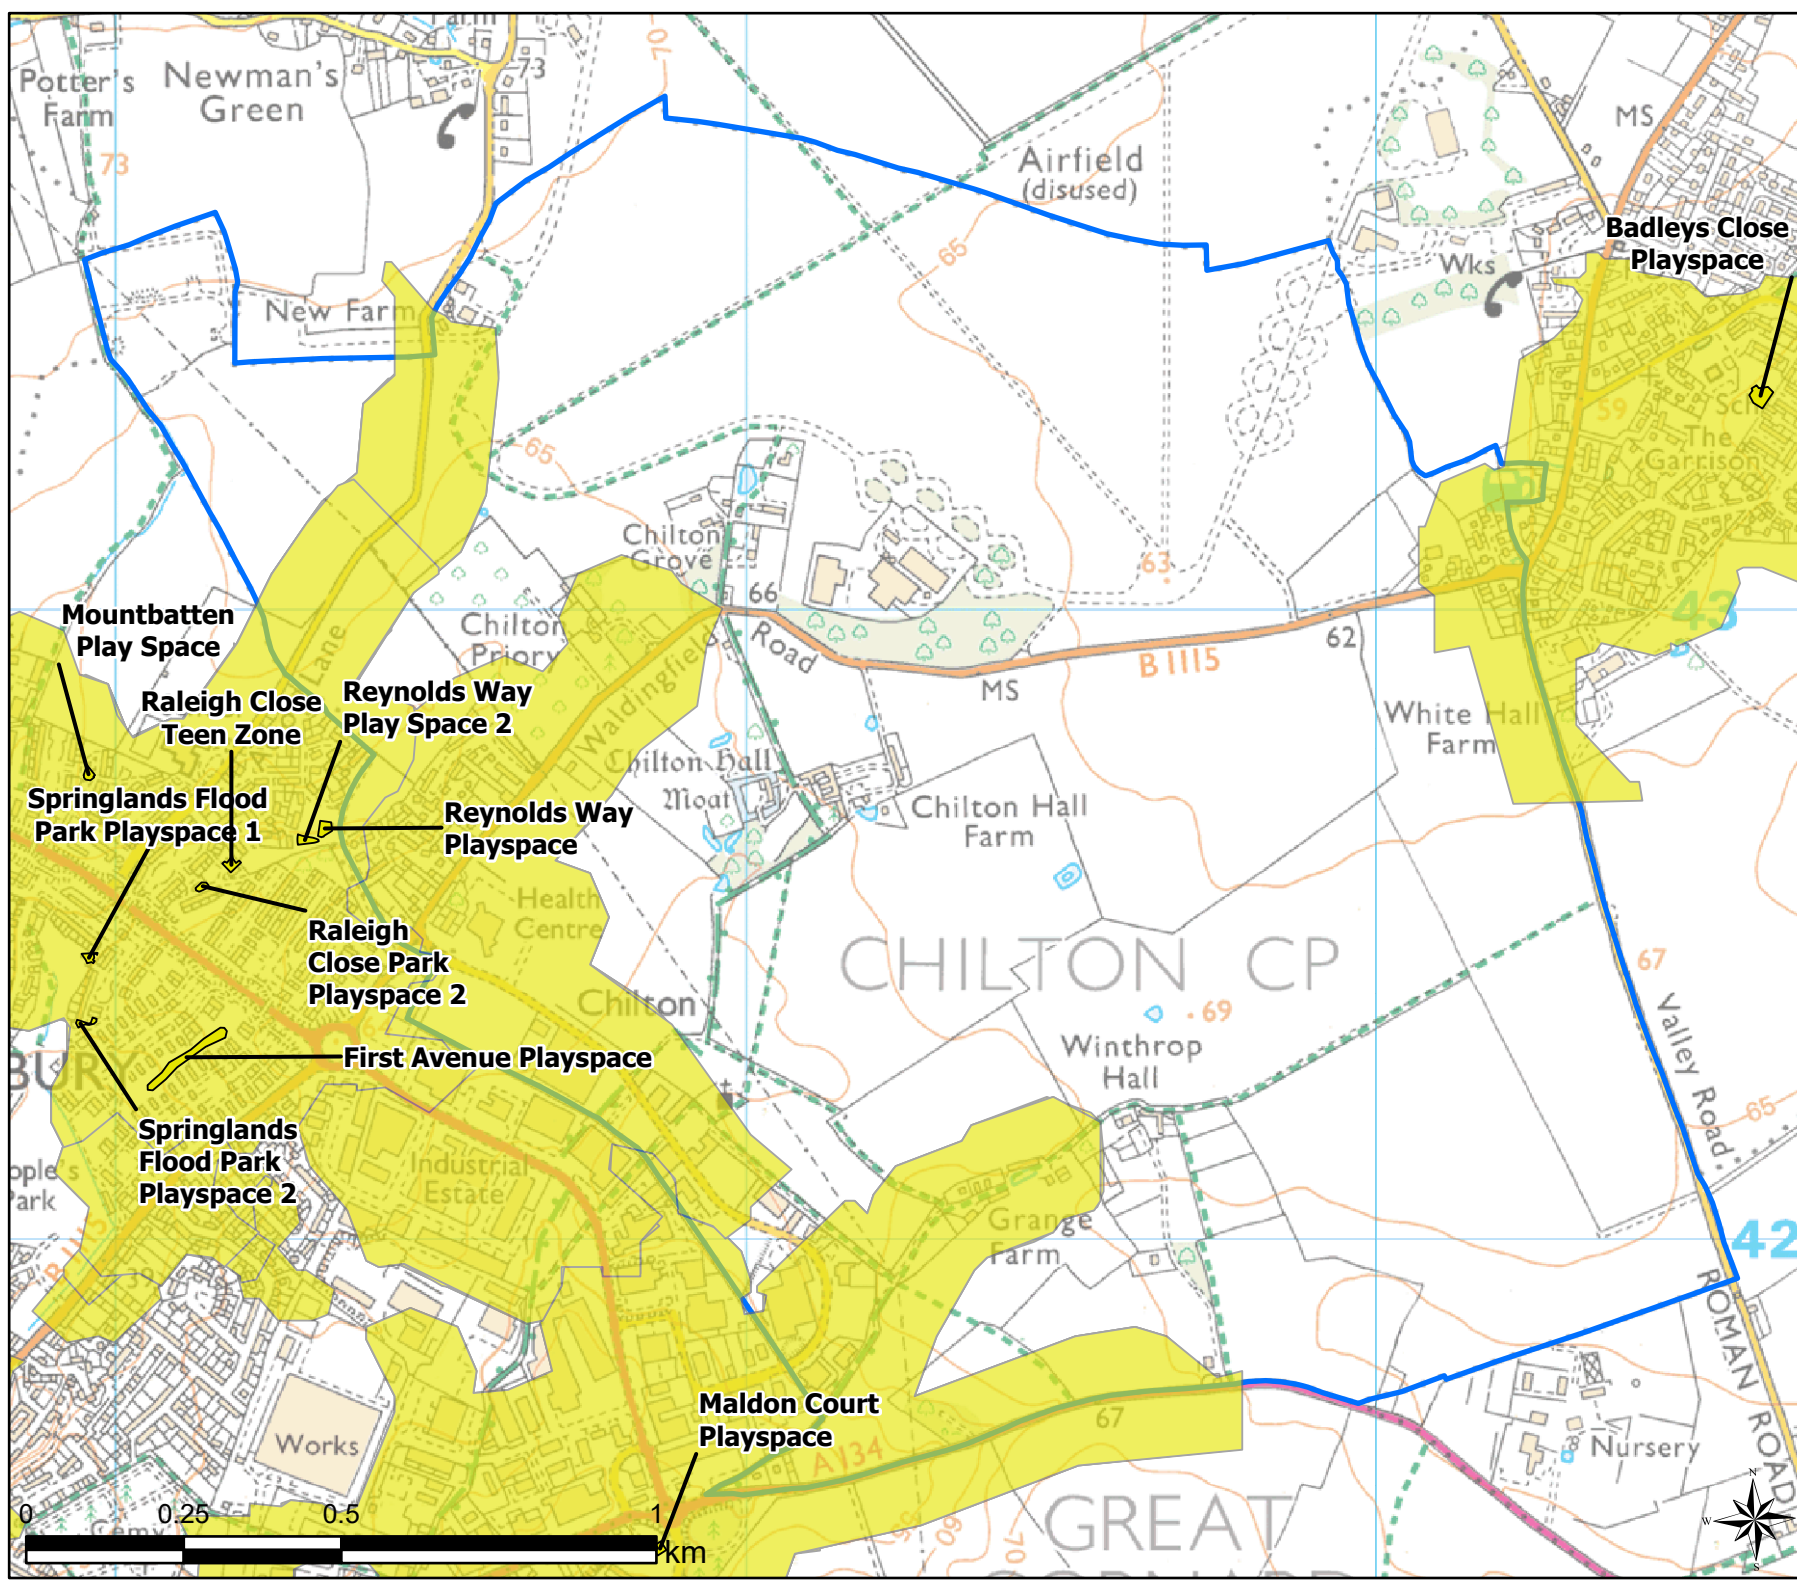

Map Produced on: 13/05/2019

Chelmondiston

Play (Child) Walking Buffers

Legend

-  Parish Boundary
-  12 Minute Walking Buffers
-  OpenSpace
-  Typology
-  Play (Child)

Open Space Study

Scale: 1:19,000

Map Produced on: 13/05/2019

ethos
Environmental Planning

Chilton
Play (Child) Walking Buffers

Legend

- Parish Boundary
- 12 Minute Walking Buffers
- OpenSpace
- Typology
- Play (Child)

Open Space Study

Scale: 1:12,000

Map Produced on: 13/05/2019