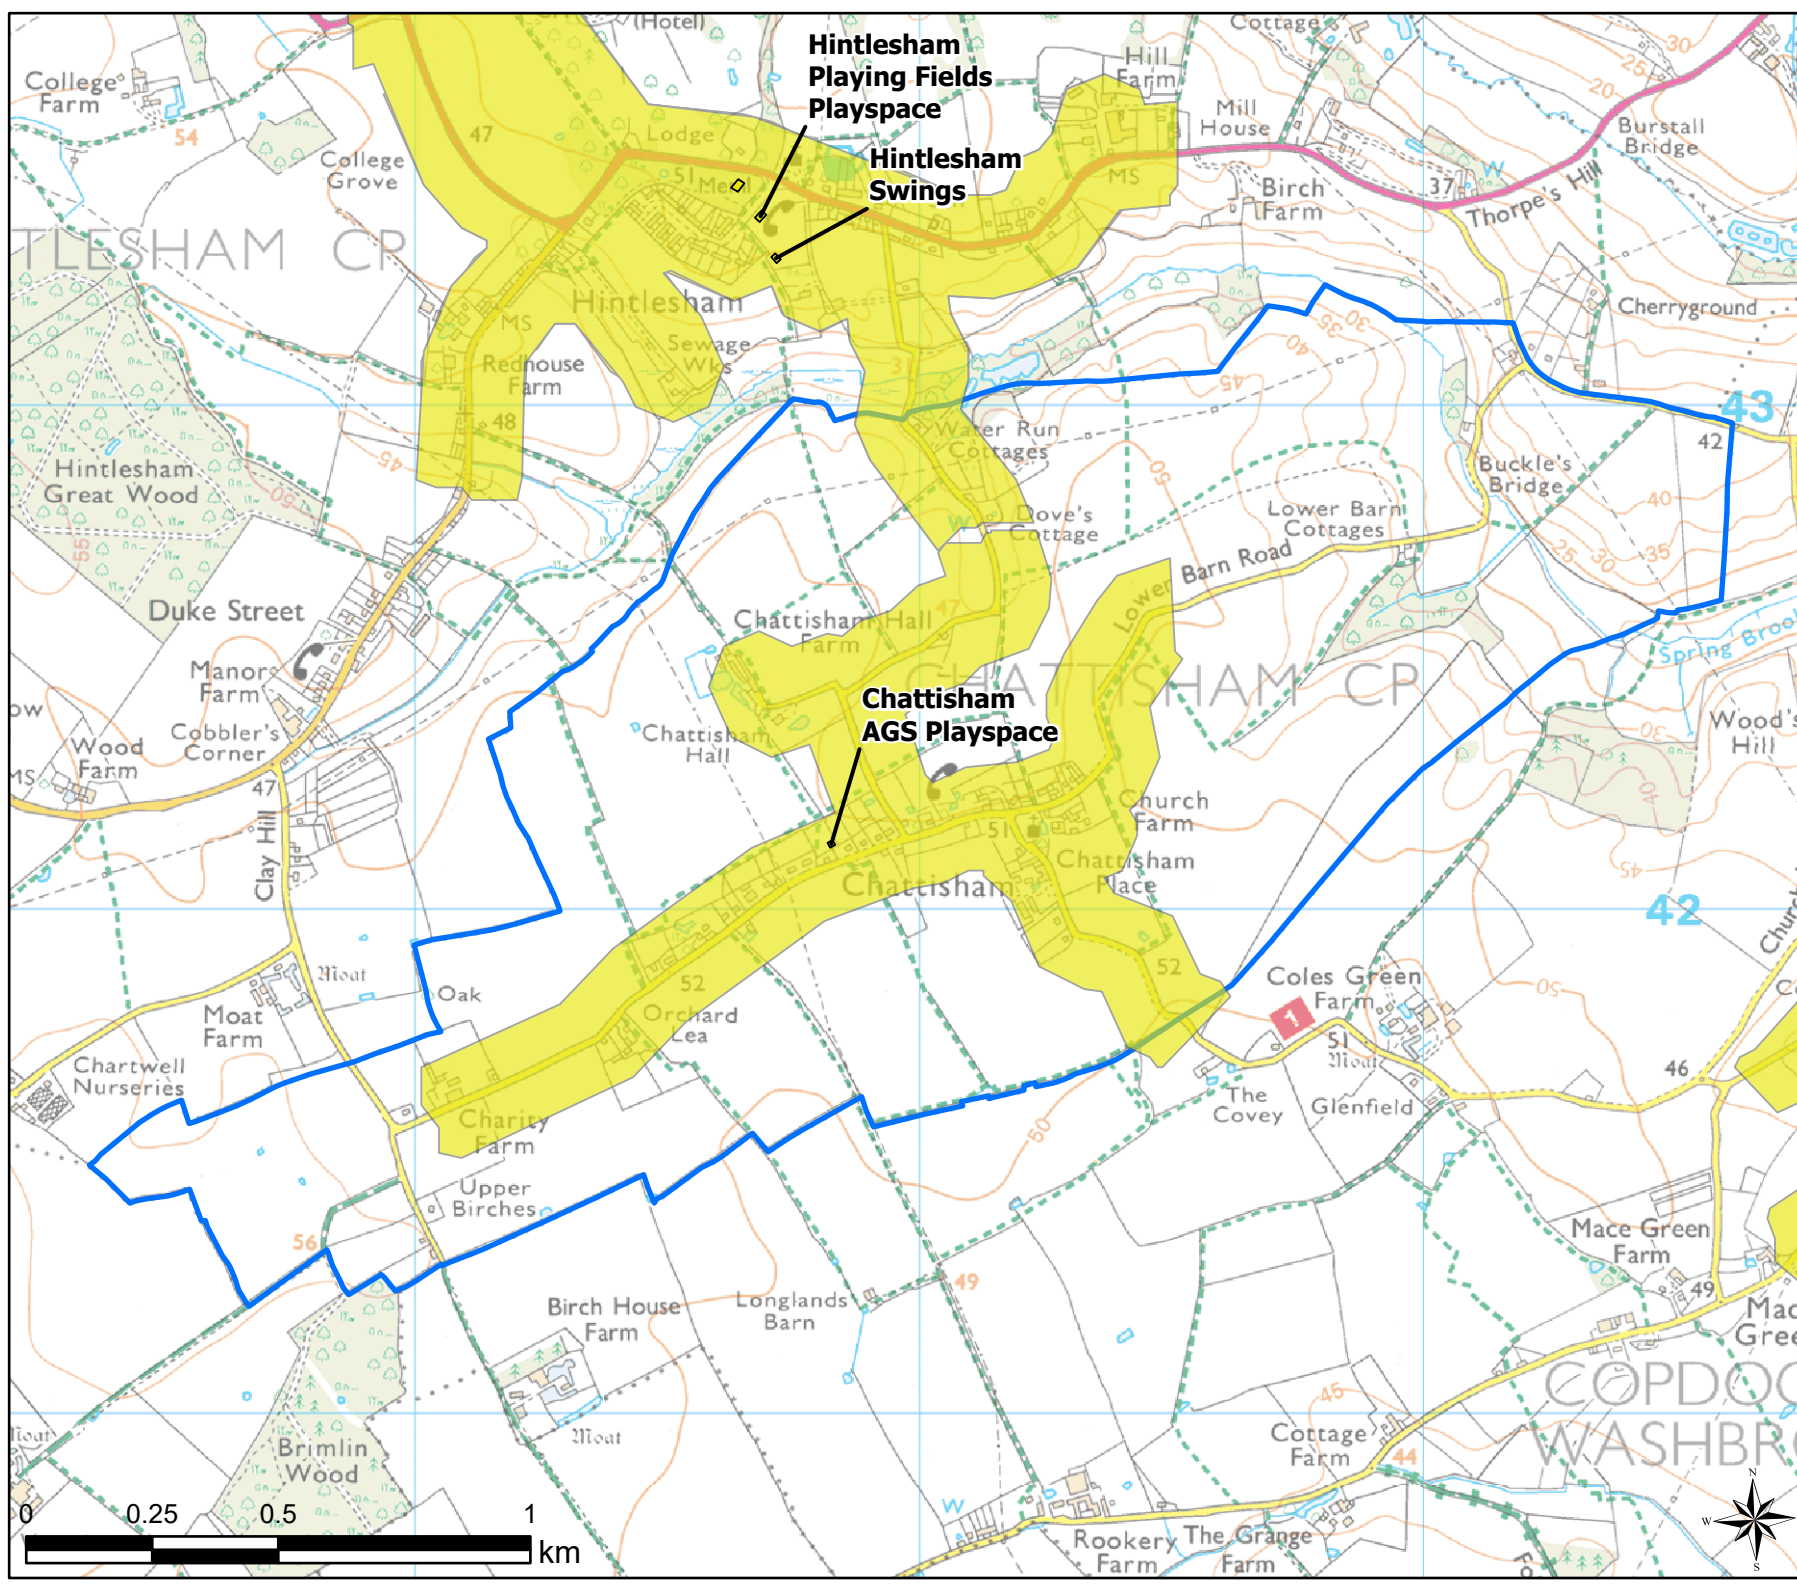

Chattisham
Play (Child) Walking Buffers

Legend

- Parish Boundary
- 12 Minute Walking Buffers
- OpenSpace
- Typology
- Play (Child)

Open Space Study

Scale: 1:15,000

Map Produced on: 13/05/2019