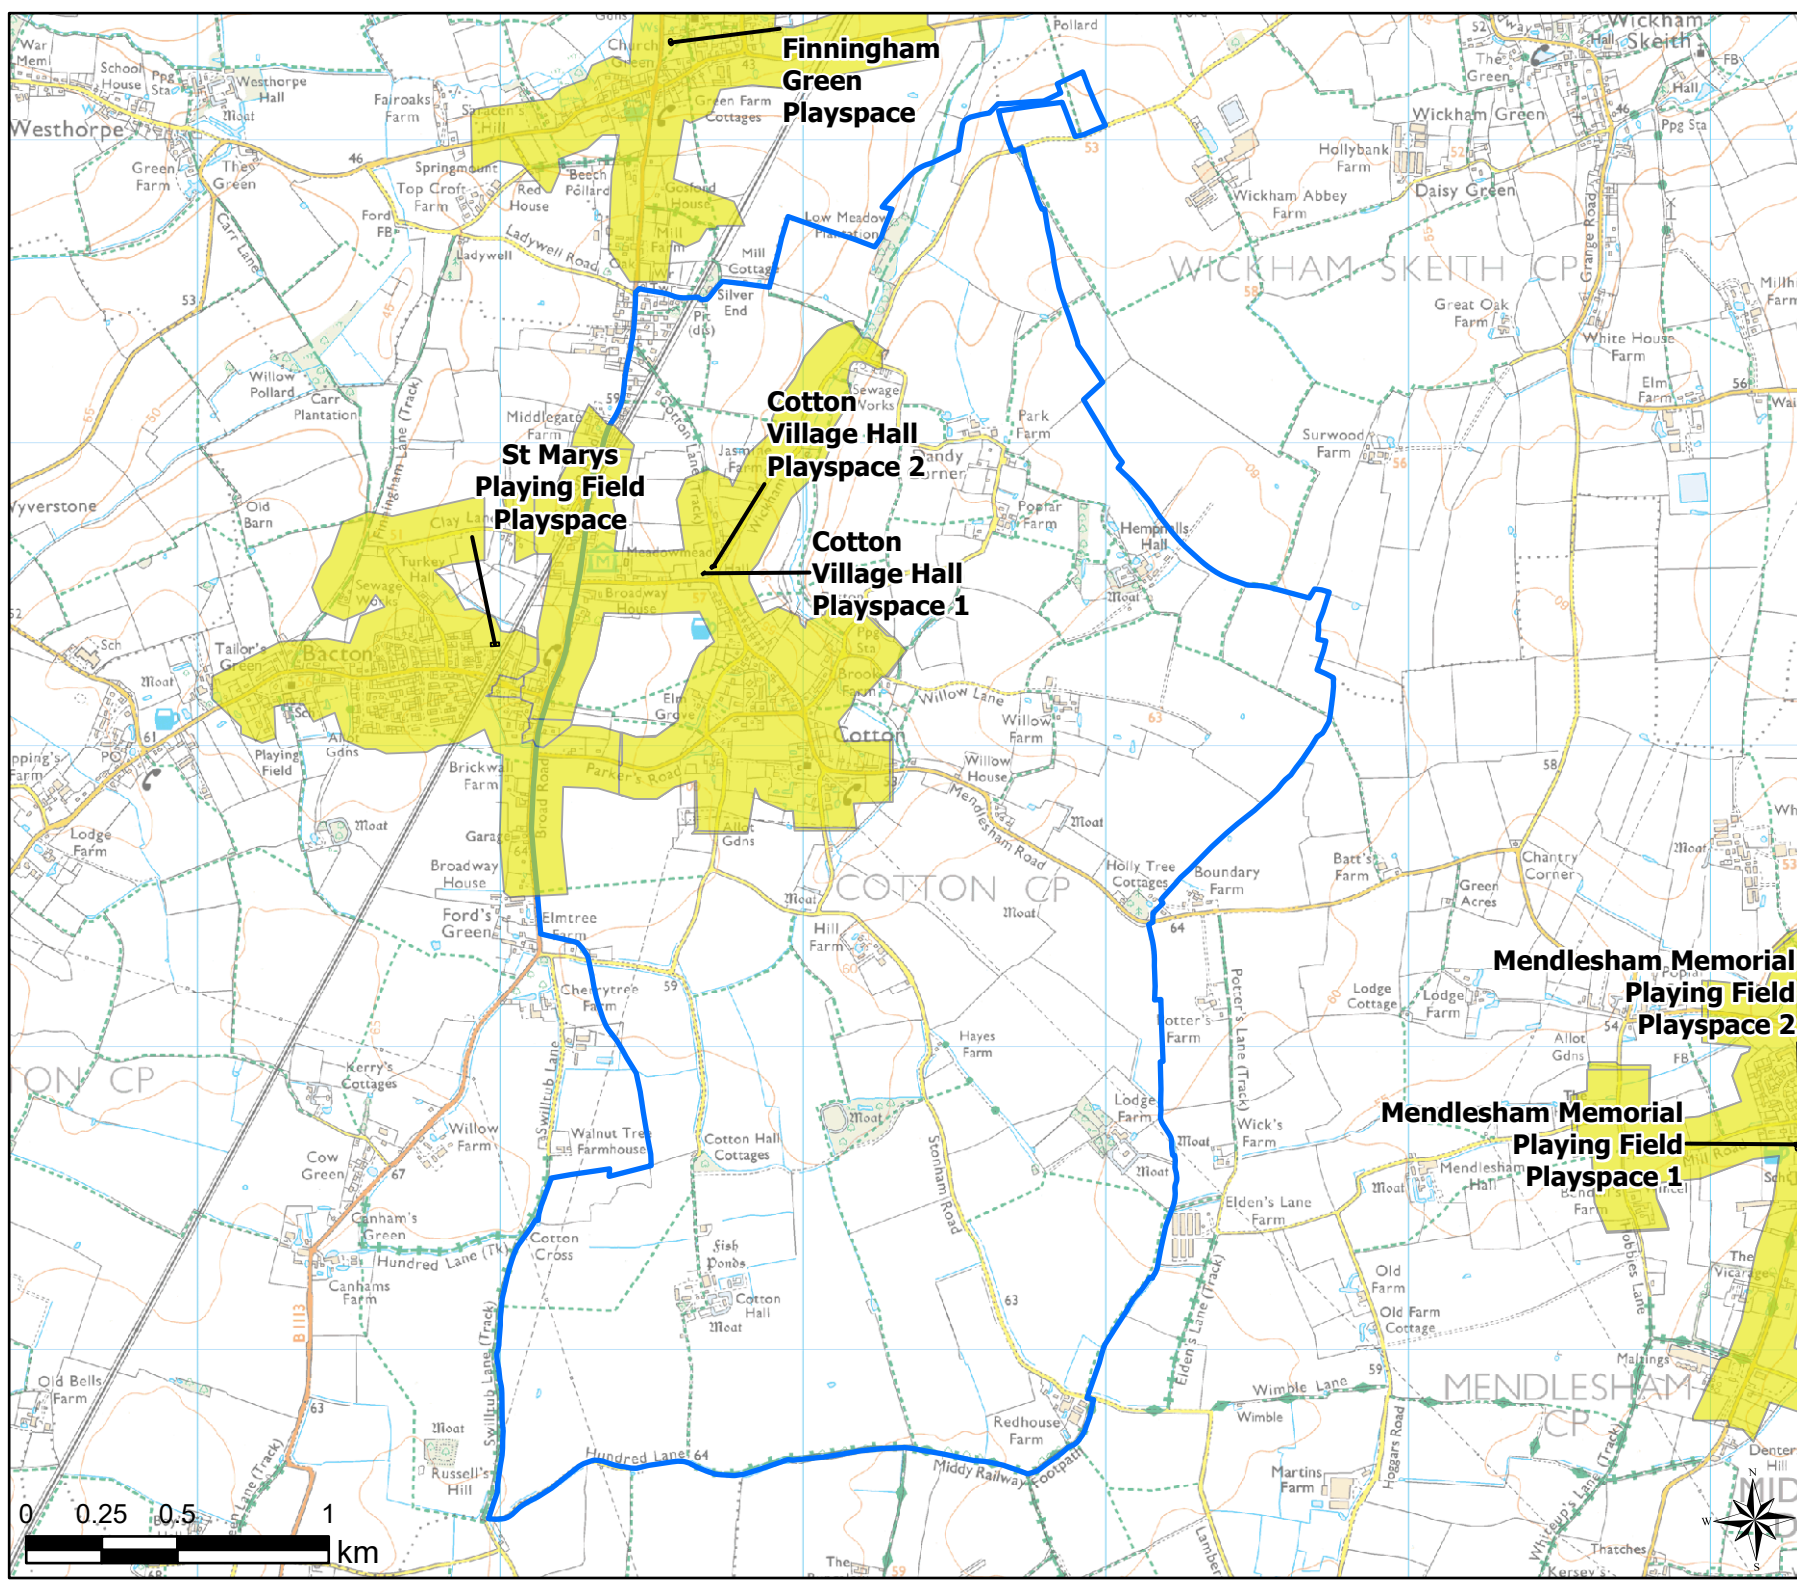

Cotton

Play (Child) Walking Buffers

Legend

- Parish Boundary
- 12 Minute Walking Buffers
- OpenSpace
- Typology
- Play (Child)

Open Space Study

Scale: 1:25,000

Map Produced on: 13/05/2019