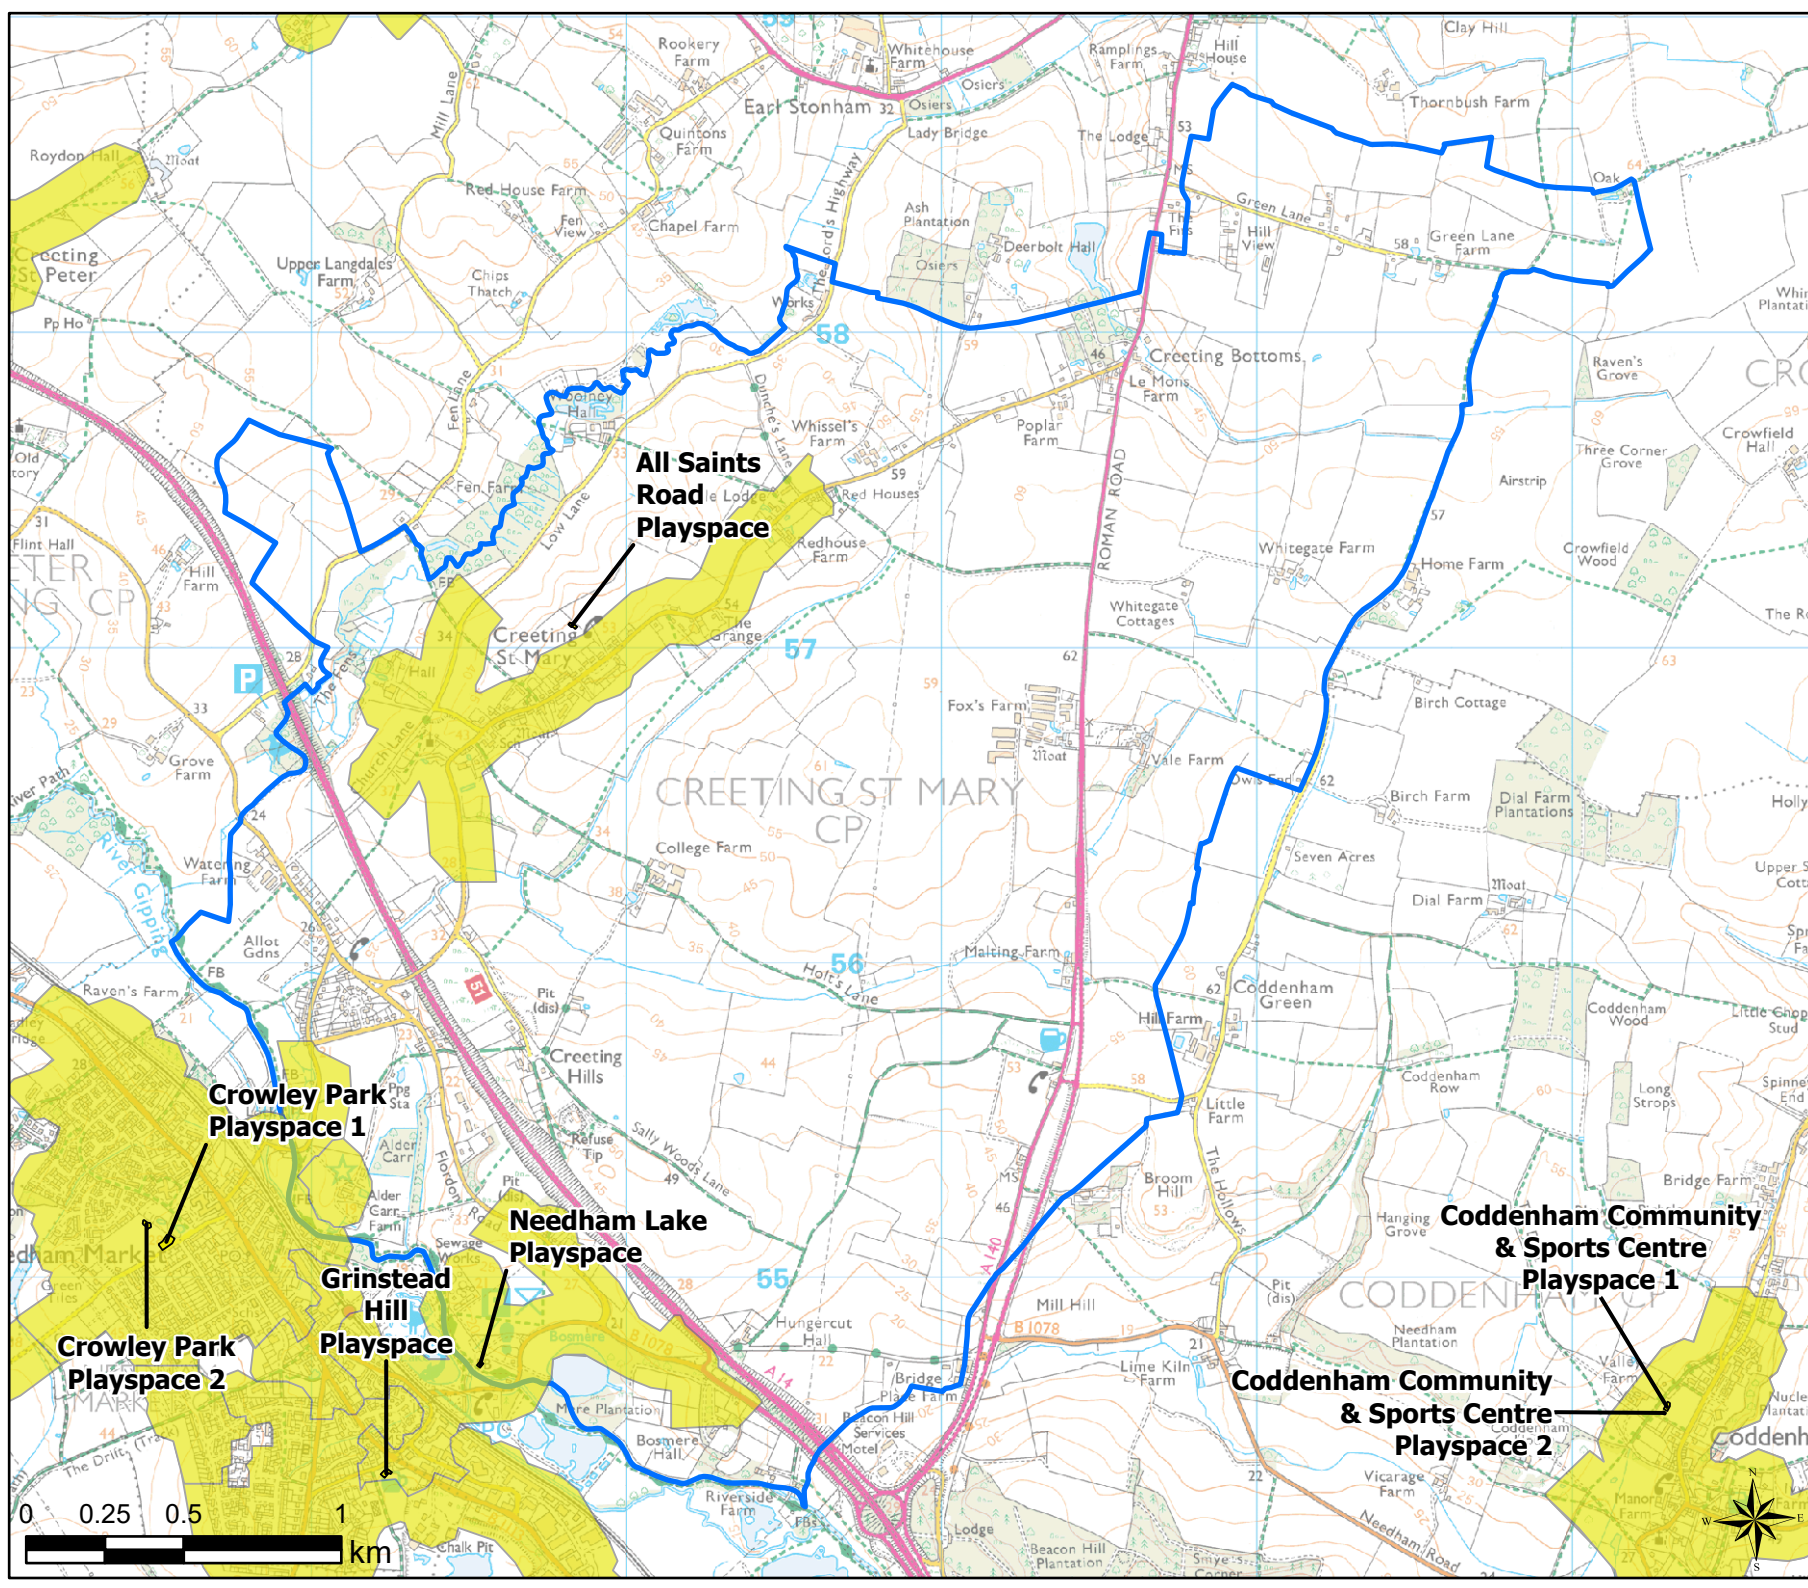

Creting St. Mary
Play (Child) Walking Buffers

Legend

- Parish Boundary
- 12 Minute Walking Buffers
- OpenSpace
- Typology
- Play (Child)

Open Space Study

Scale: 1:24,000

Map Produced on: 13/05/2019