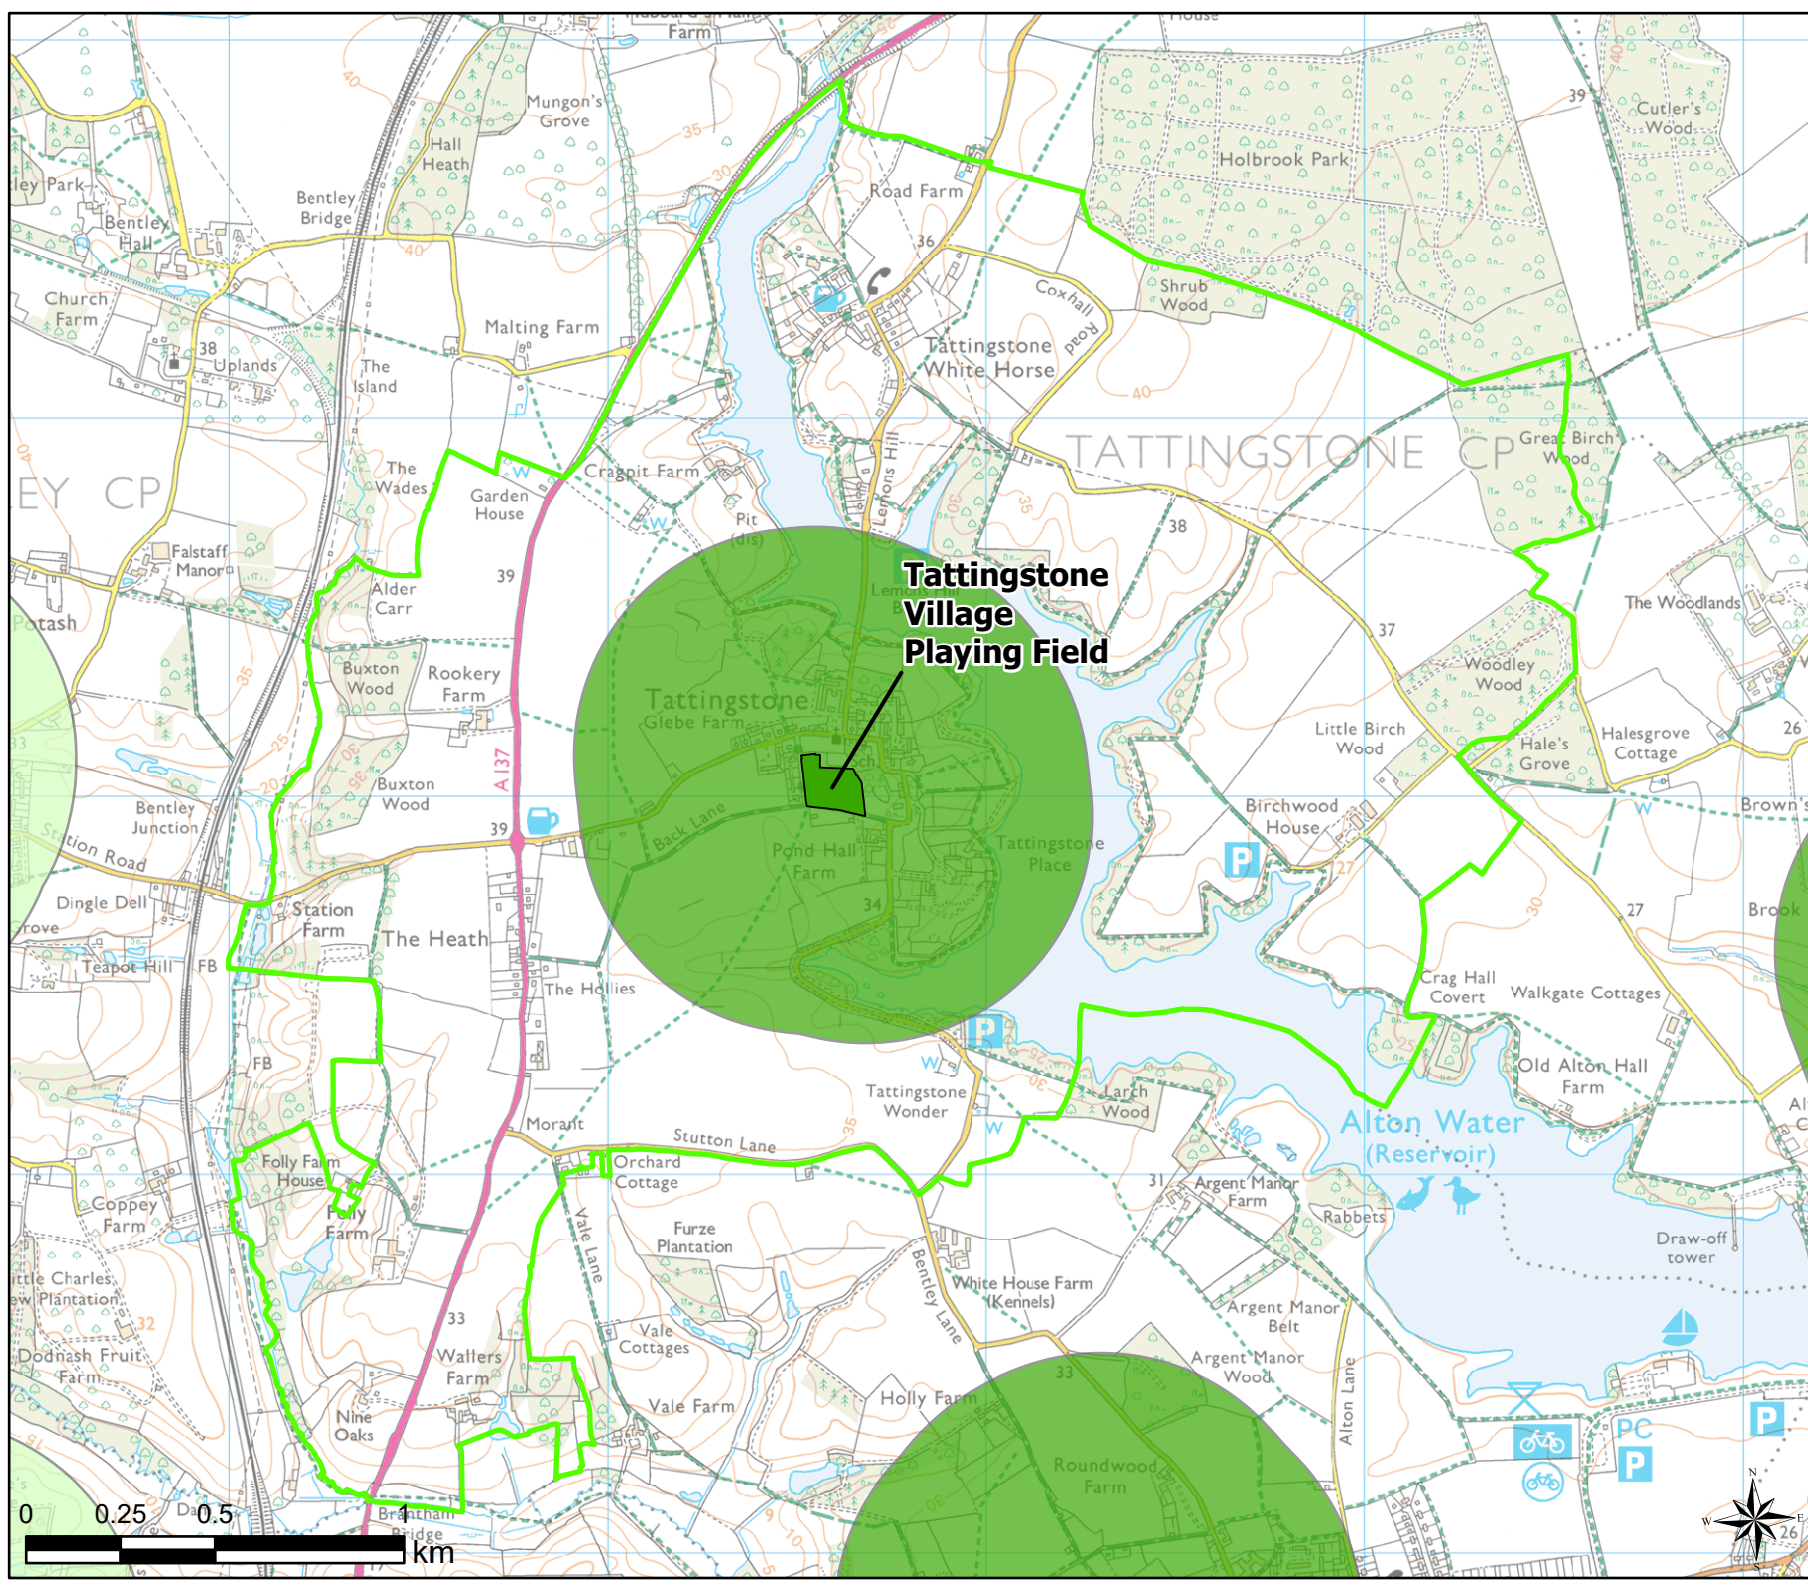

Open Space Study

Scale: 1:20,000

Map Produced on: 13/05/2019

Thorndon Access to Parks, Recreation Grounds and Amenity

Legend

- 2011 OA Outside Buffer
- 600m Buffer: Parks and Recreation Grounds
- 600m Buffer: Amenity Greenspace