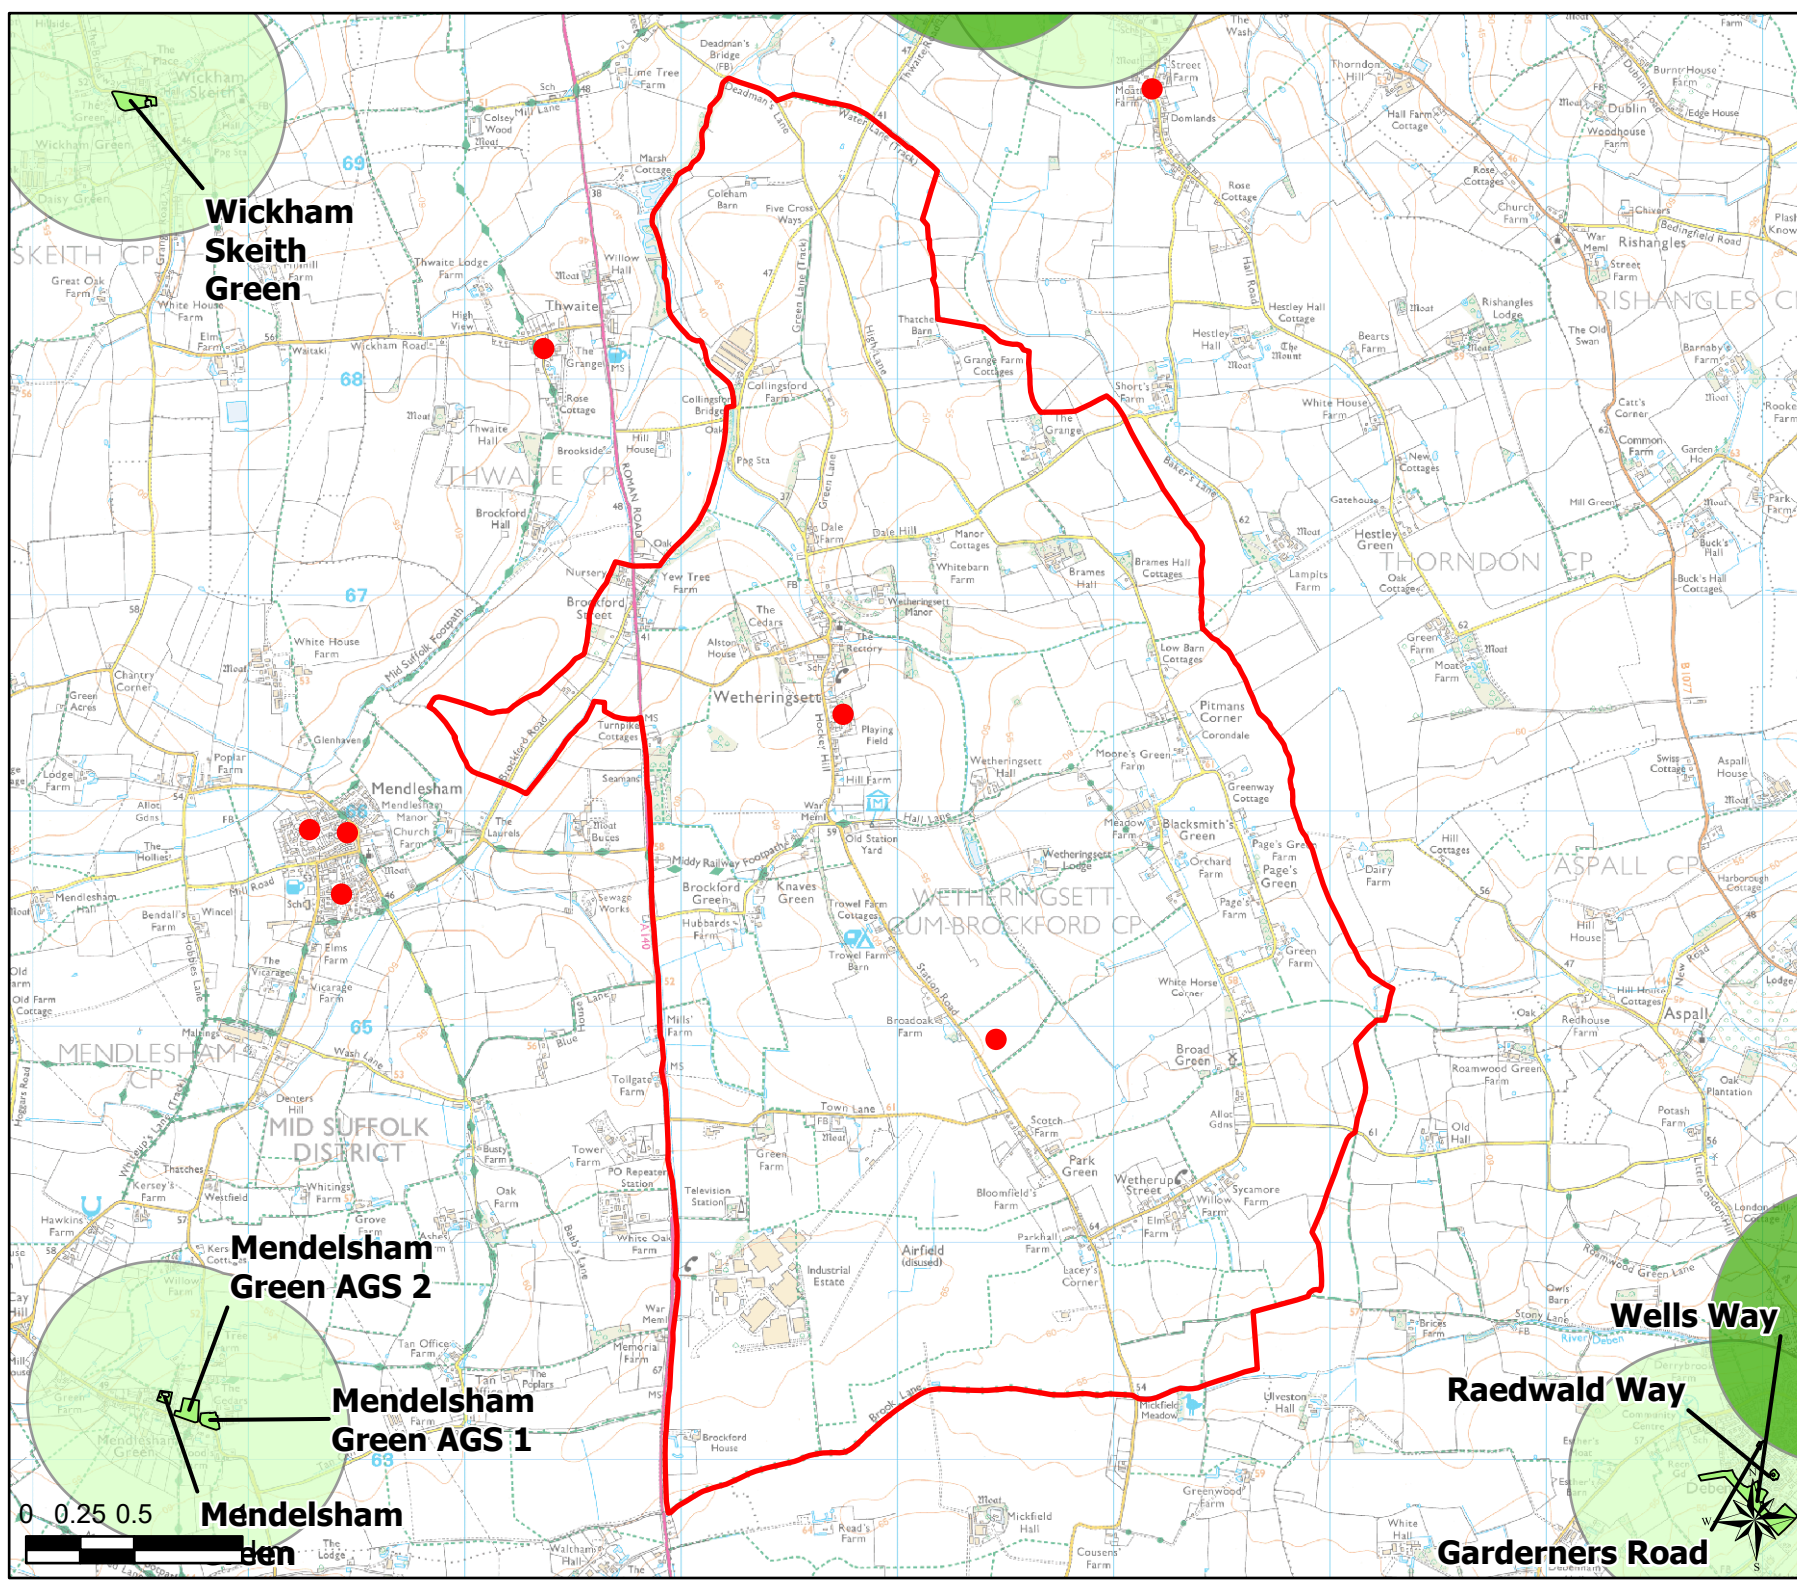

Wetheringsett-cum-Brockford Access to Parks, Recreation Grounds and Amenity

Legend

- 2011 OA Outside Buffer
- 600m Buffer: Parks and Recreation Grounds
- 600m Buffer: Amenity Greenspace
- OpenSpace
- Typology
- Amenity Greenspace
- Parish Boundary
- Shortfall

Open Space Study

Scale: 1:35,000

Map Produced on: 13/05/2019