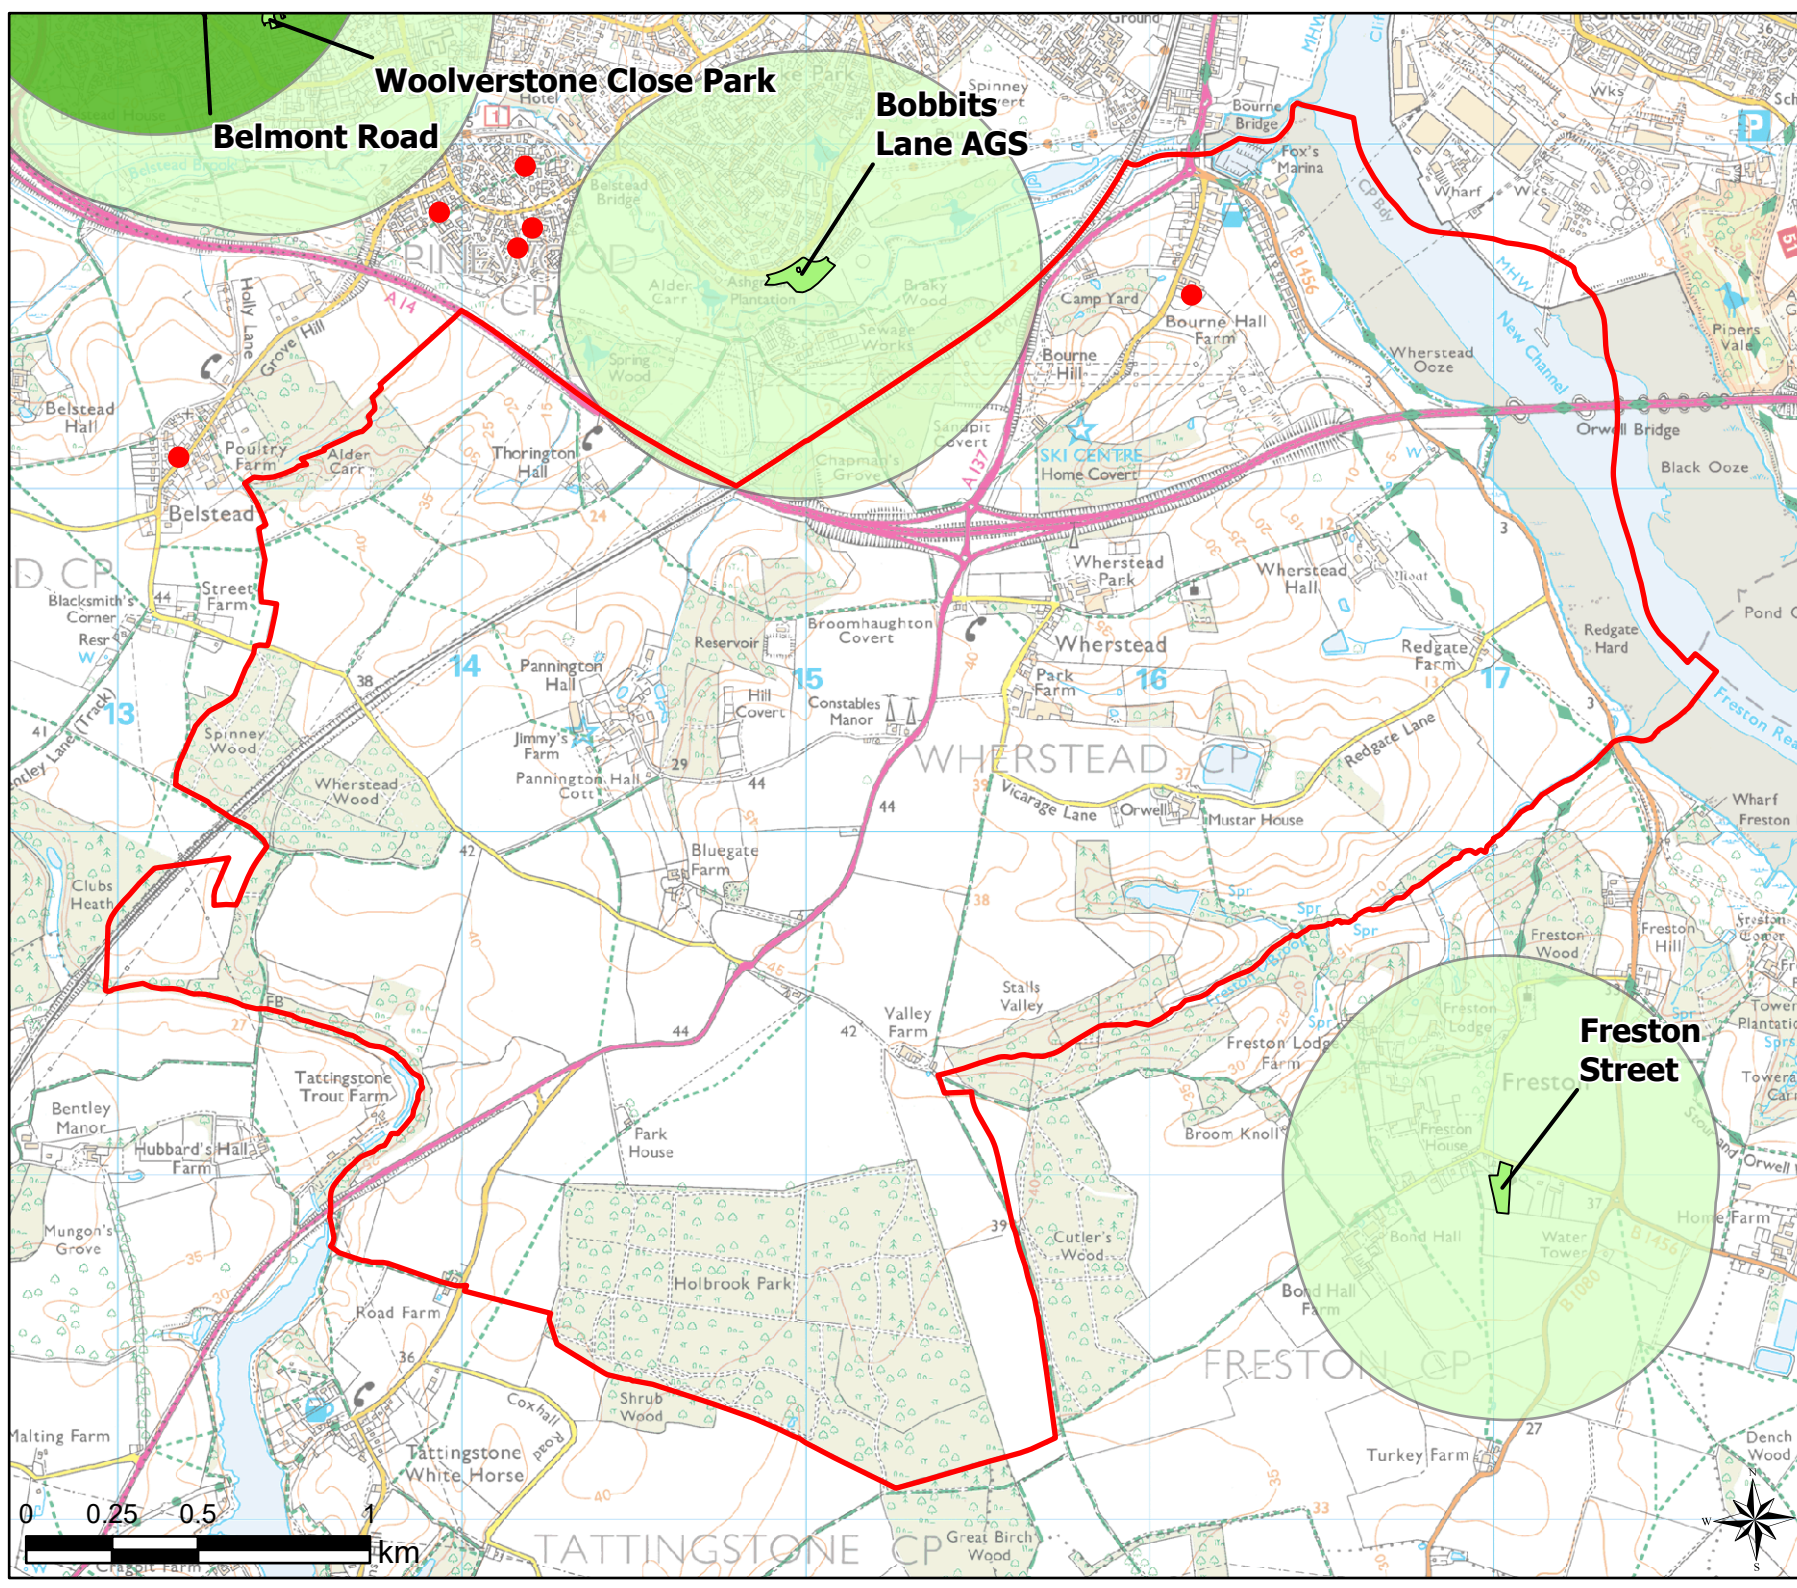

Open Space Study

Scale: 1:18,000

Map Produced on: 13/05/2019

Wherstead
Access to Parks, Recreation Grounds and Amenity

Legend

- 2011 OA Outside Buffer
- 600m Buffer: Parks and Recreation Grounds
- 600m Buffer: Amenity Greenspace