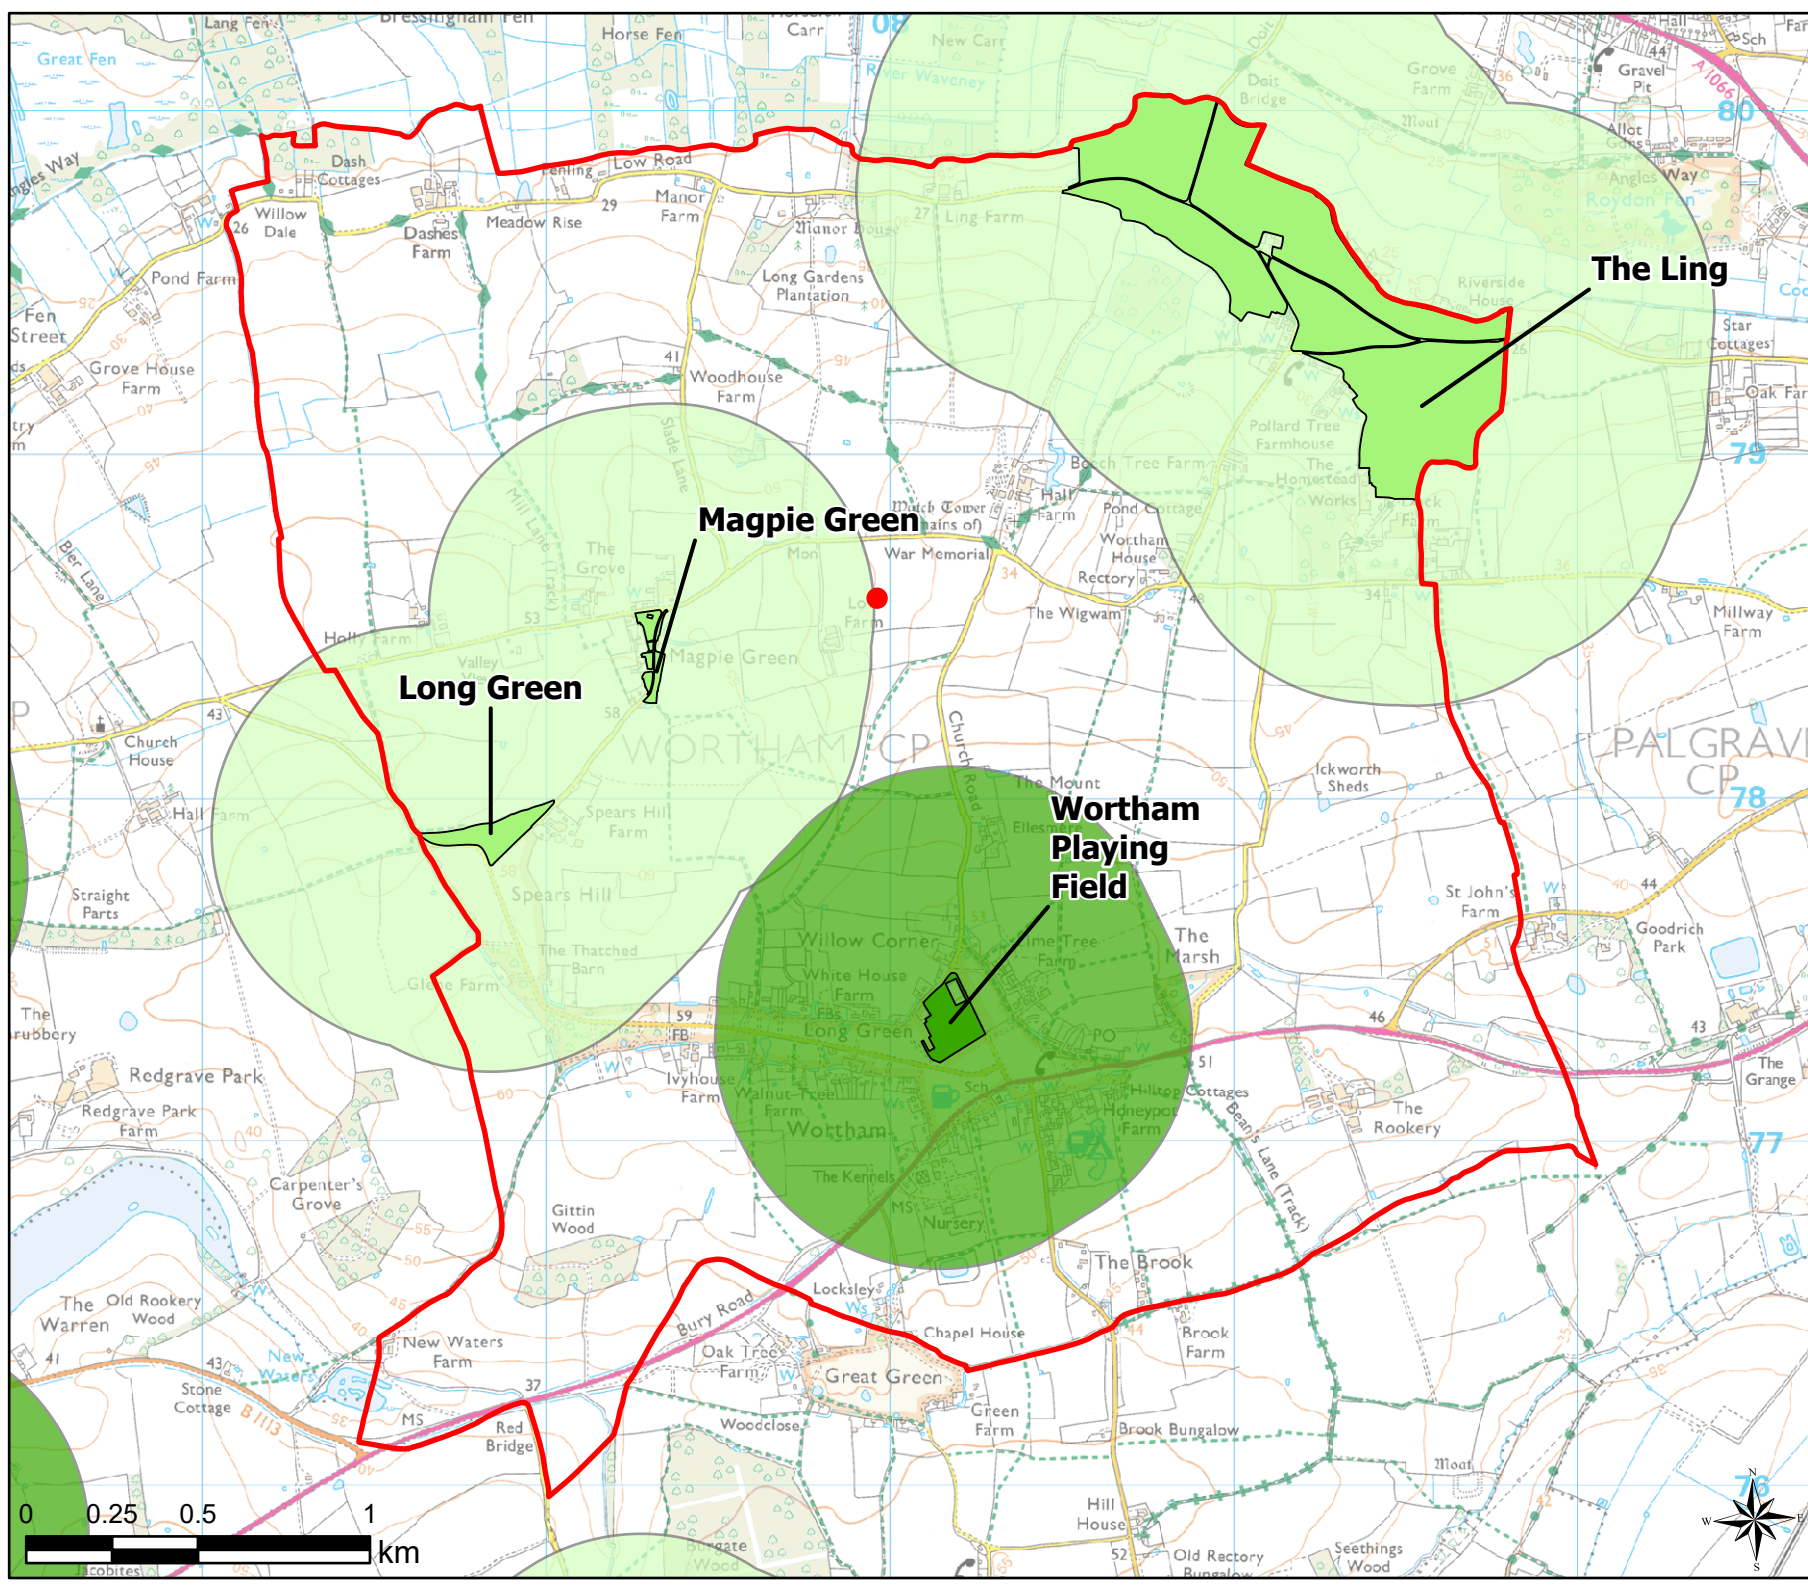

Wortham Access to Parks, Recreation Grounds and Amenity

Legend

- 2011 OA Outside Buffer
- 600m Buffer: Parks and Recreation Grounds
- 600m Buffer: Amenity Greenspace

OpenSpace Typology

- Amenity Greenspace
- Parks and Recreation Grounds

Parish Boundary

- Shortfall

Open Space Study

Scale: 1:22,000

Map Produced on: 13/05/2019