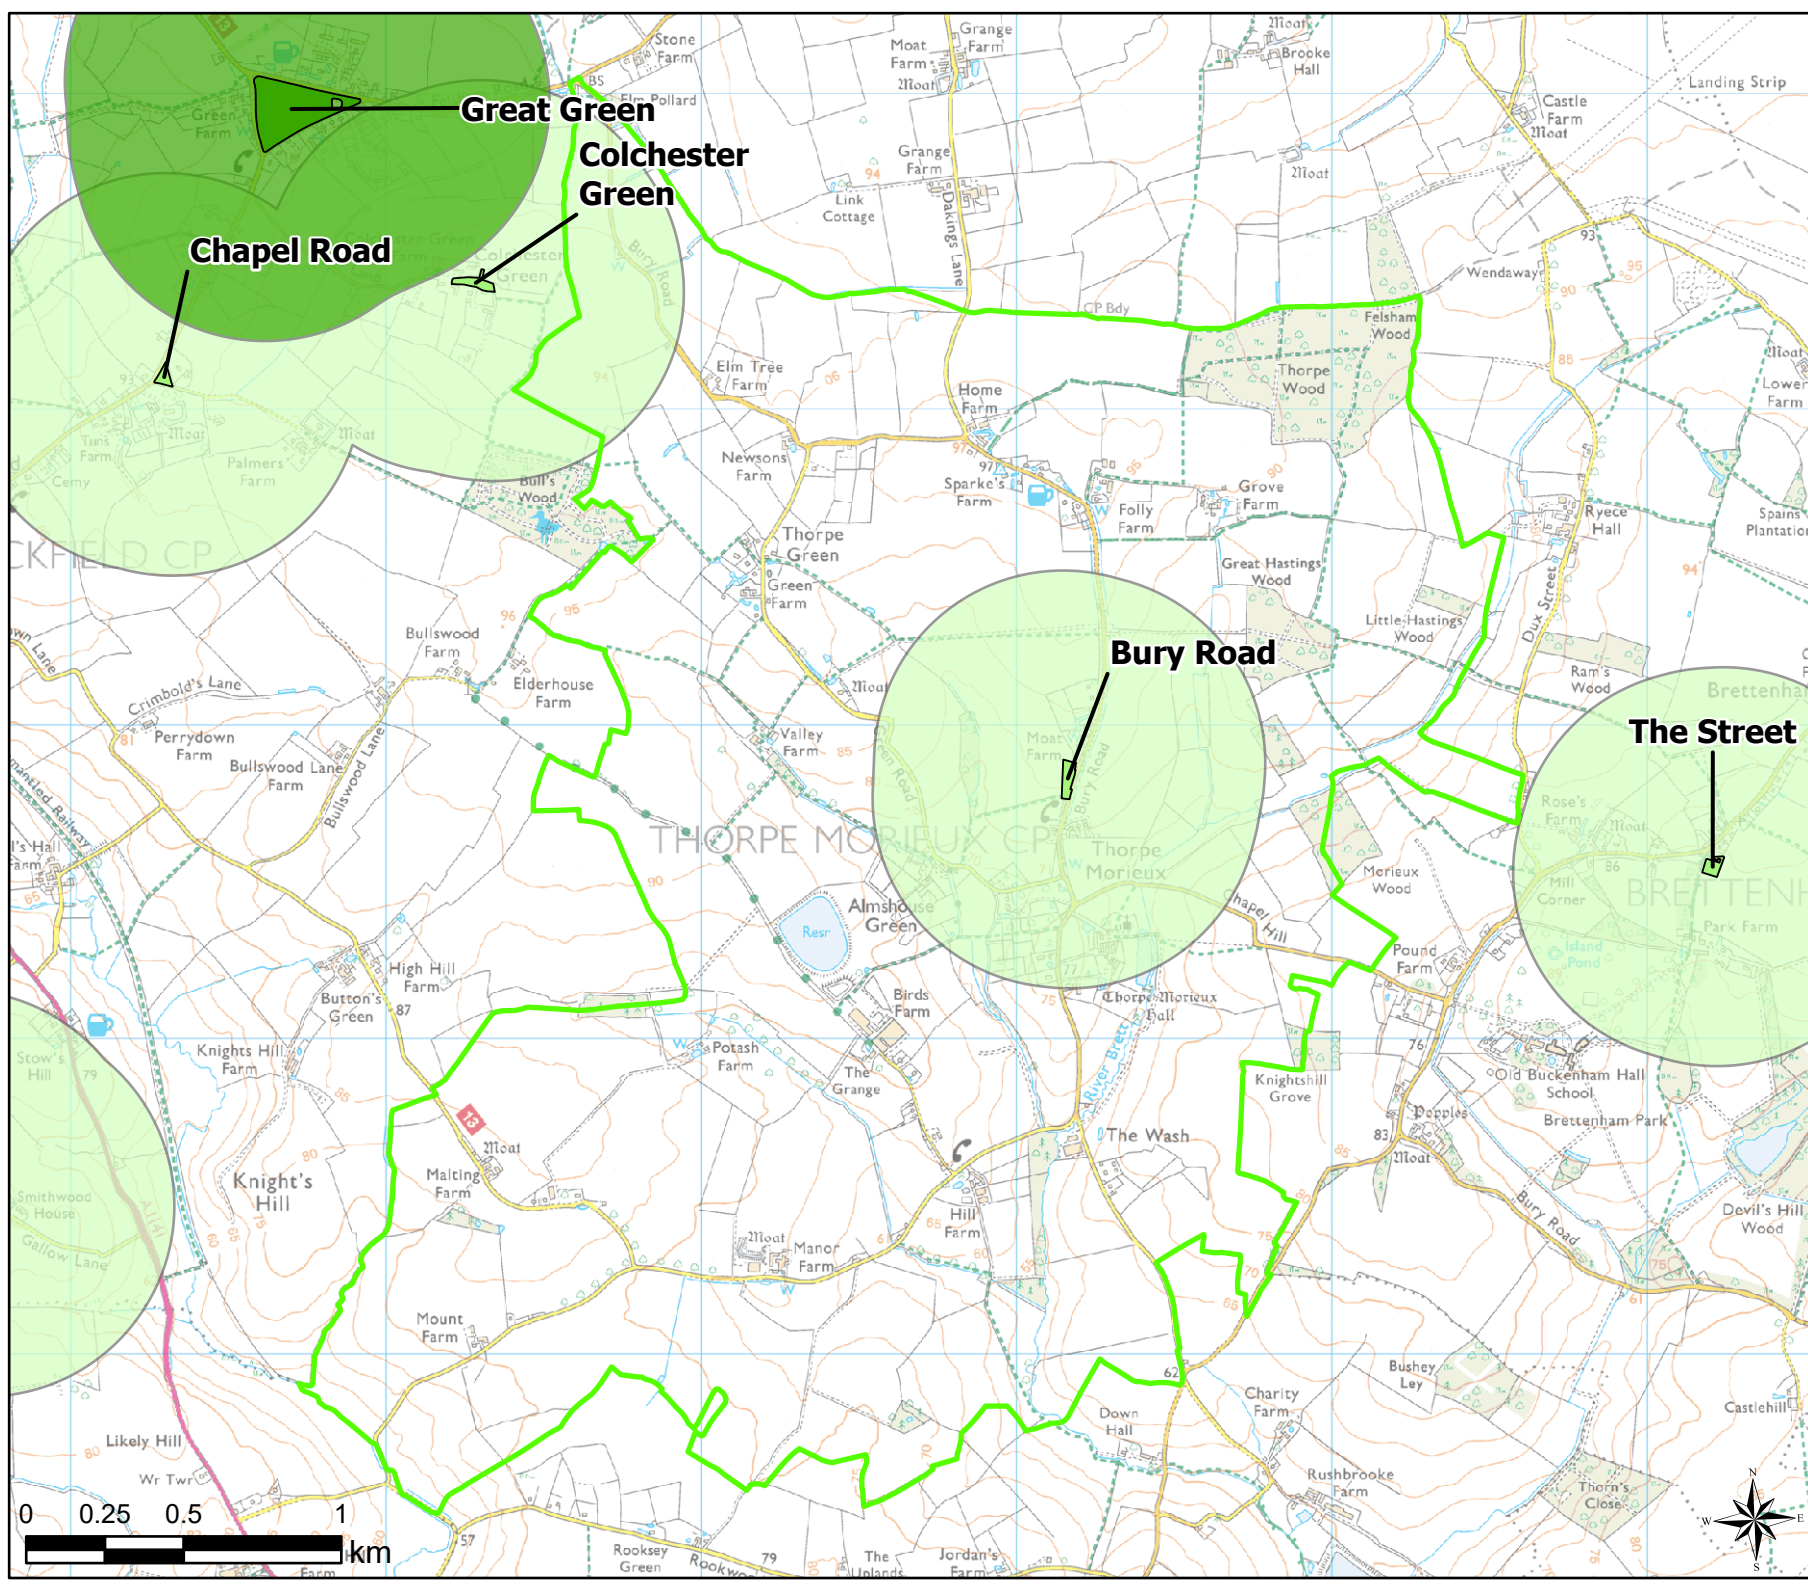

Parish Boundary

- Pass Standard

Open Space Study

Scale: 1:24,000

Map Produced on: 13/05/2019

Thurston Access to Parks, Recreation Grounds and Amenity

Legend

- 2011 OA Outside Buffer
- 600m Buffer: Parks and Recreation Grounds
- 600m Buffer: Amenity Greenspace