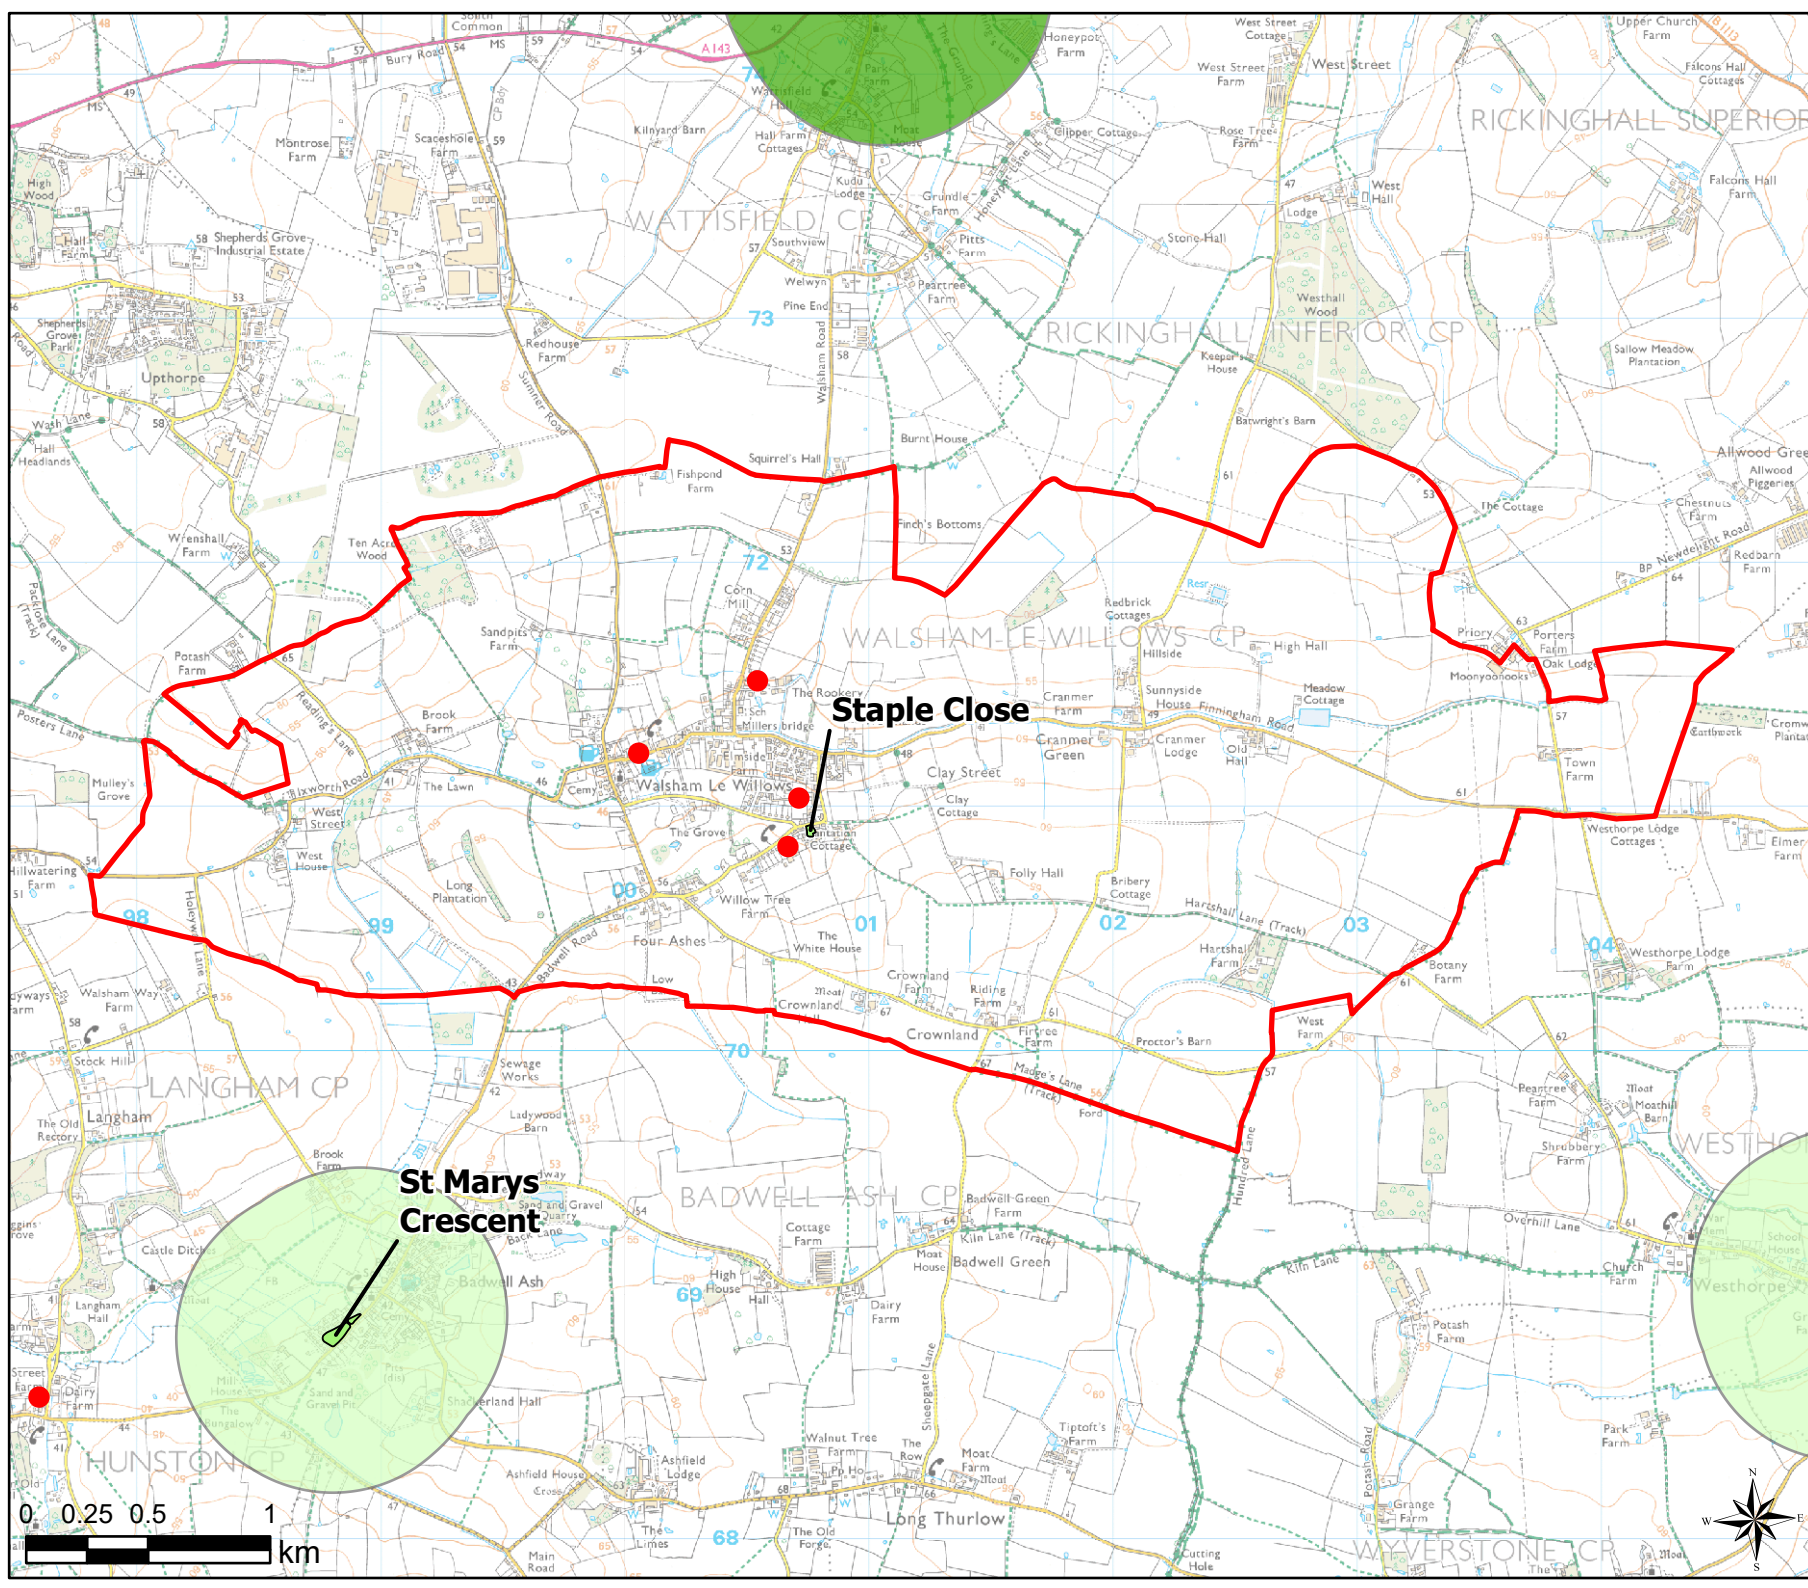

Walsham-le-Willows Access to Parks, Recreation Grounds and Amenity

Legend

- 2011 OA Outside Buffer
- 600m Buffer: Parks and Recreation Grounds
- 600m Buffer: Amenity Greenspace

OpenSpace Typology

- Amenity Greenspace

Parish Boundary

- Shortfall

Open Space Study

Scale: 1:31,000

Map Produced on: 13/05/2019