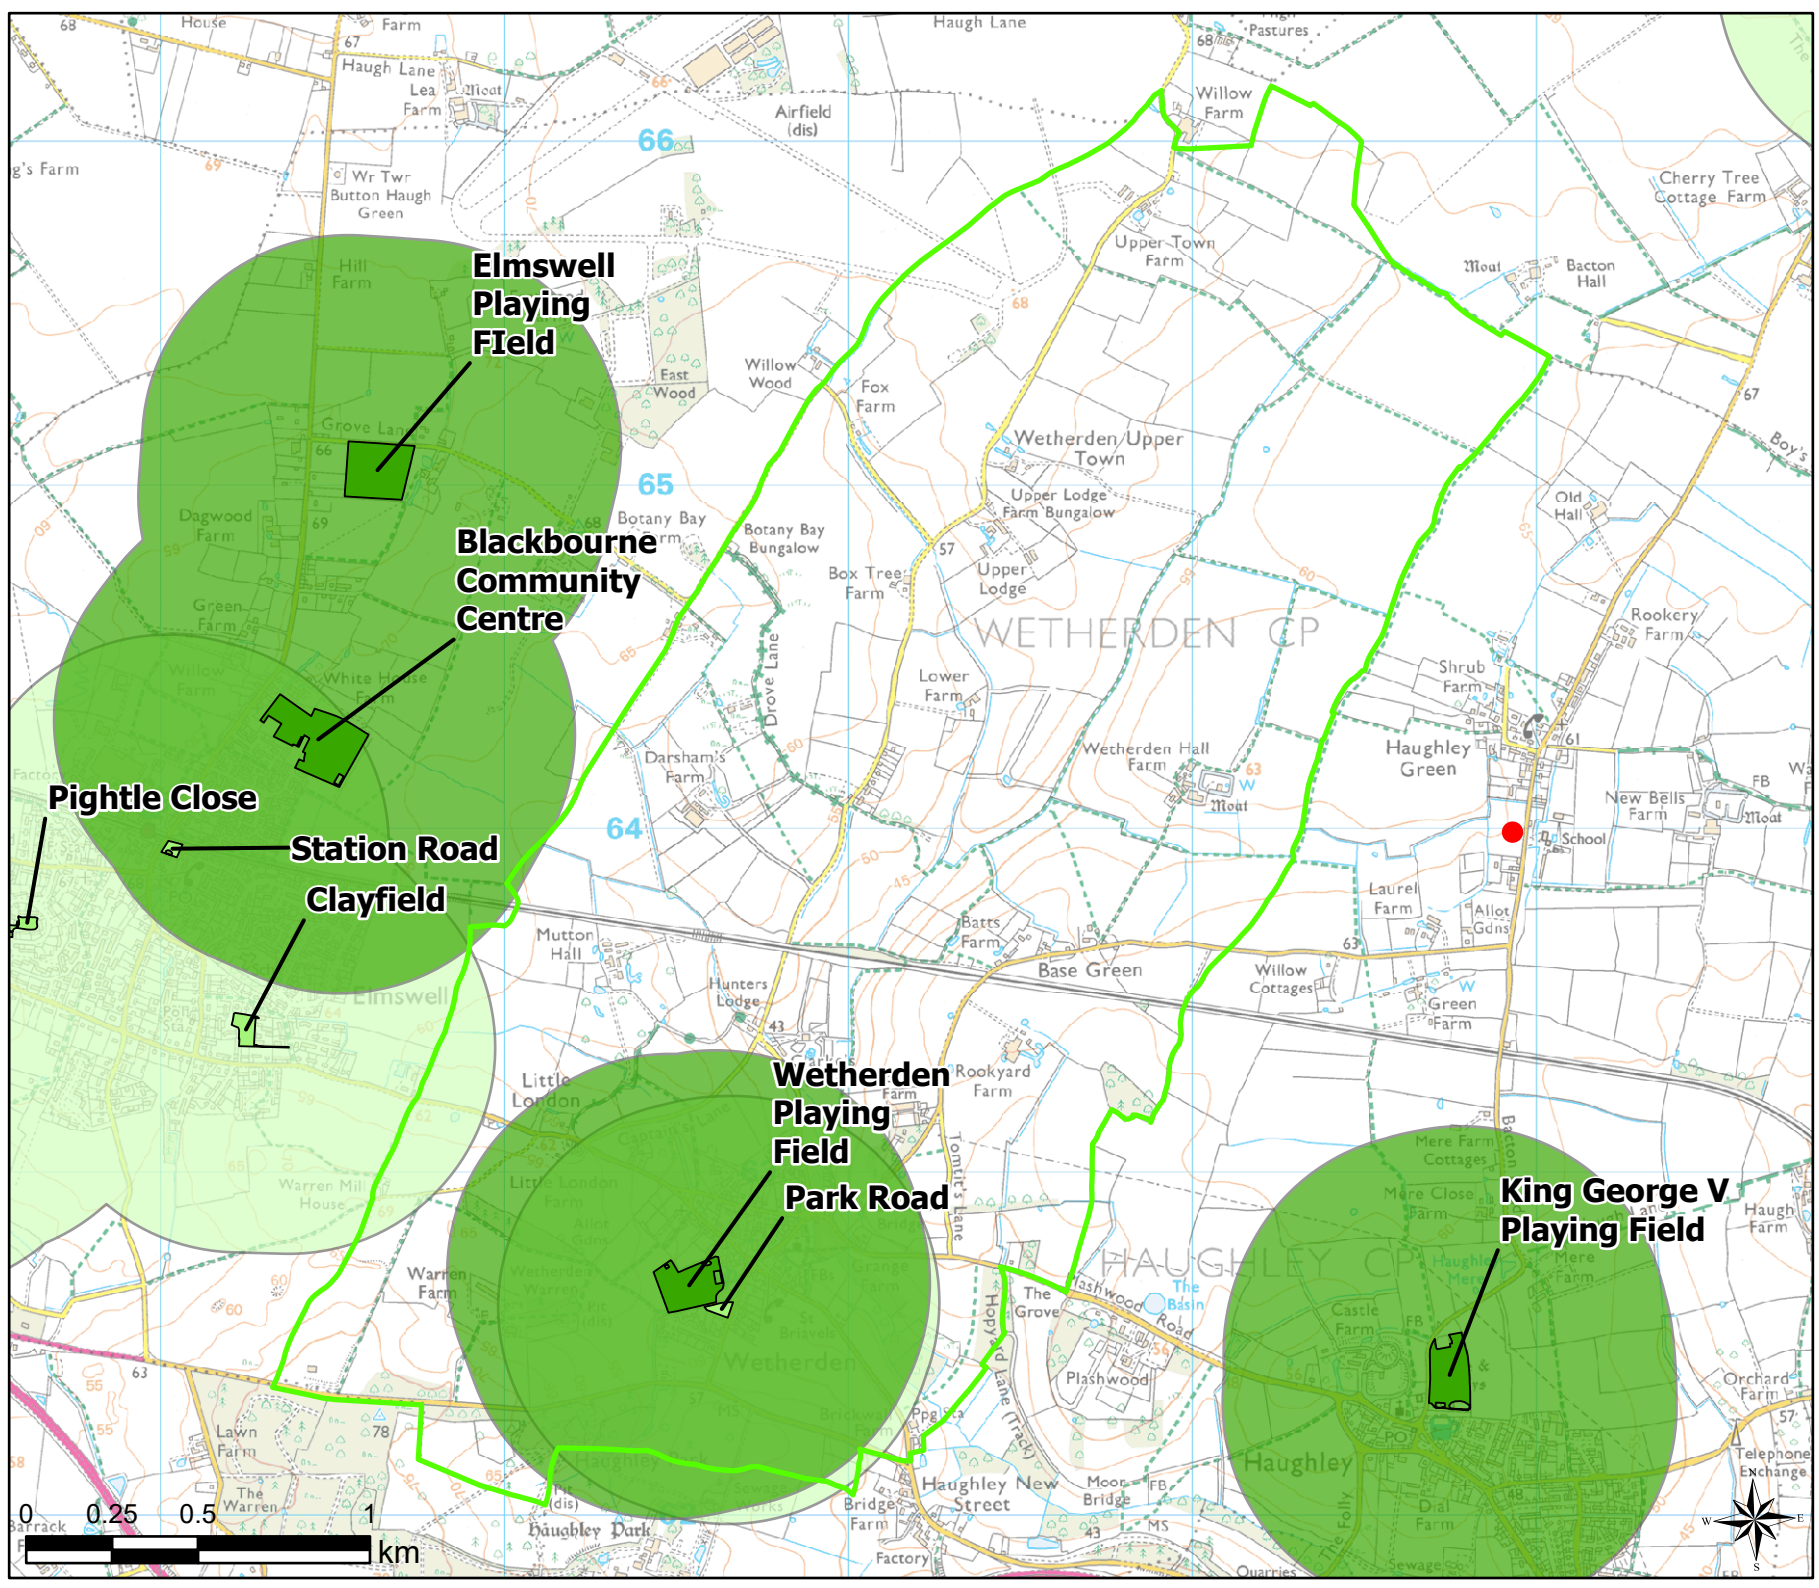

Wetherden
Access to Parks, Recreation
Grounds and Amenity

Legend

- 2011 OA Outside Buffer
- 600m Buffer: Parks and Recreation Grounds
- 600m Buffer: Amenity Greenspace

OpenSpace Typology

- Amenity Greenspace
- Parks and Recreation Grounds

Parish Boundary

- Pass Standard

Open Space Study

Scale: 1:22,000

Map Produced on: 13/05/2019