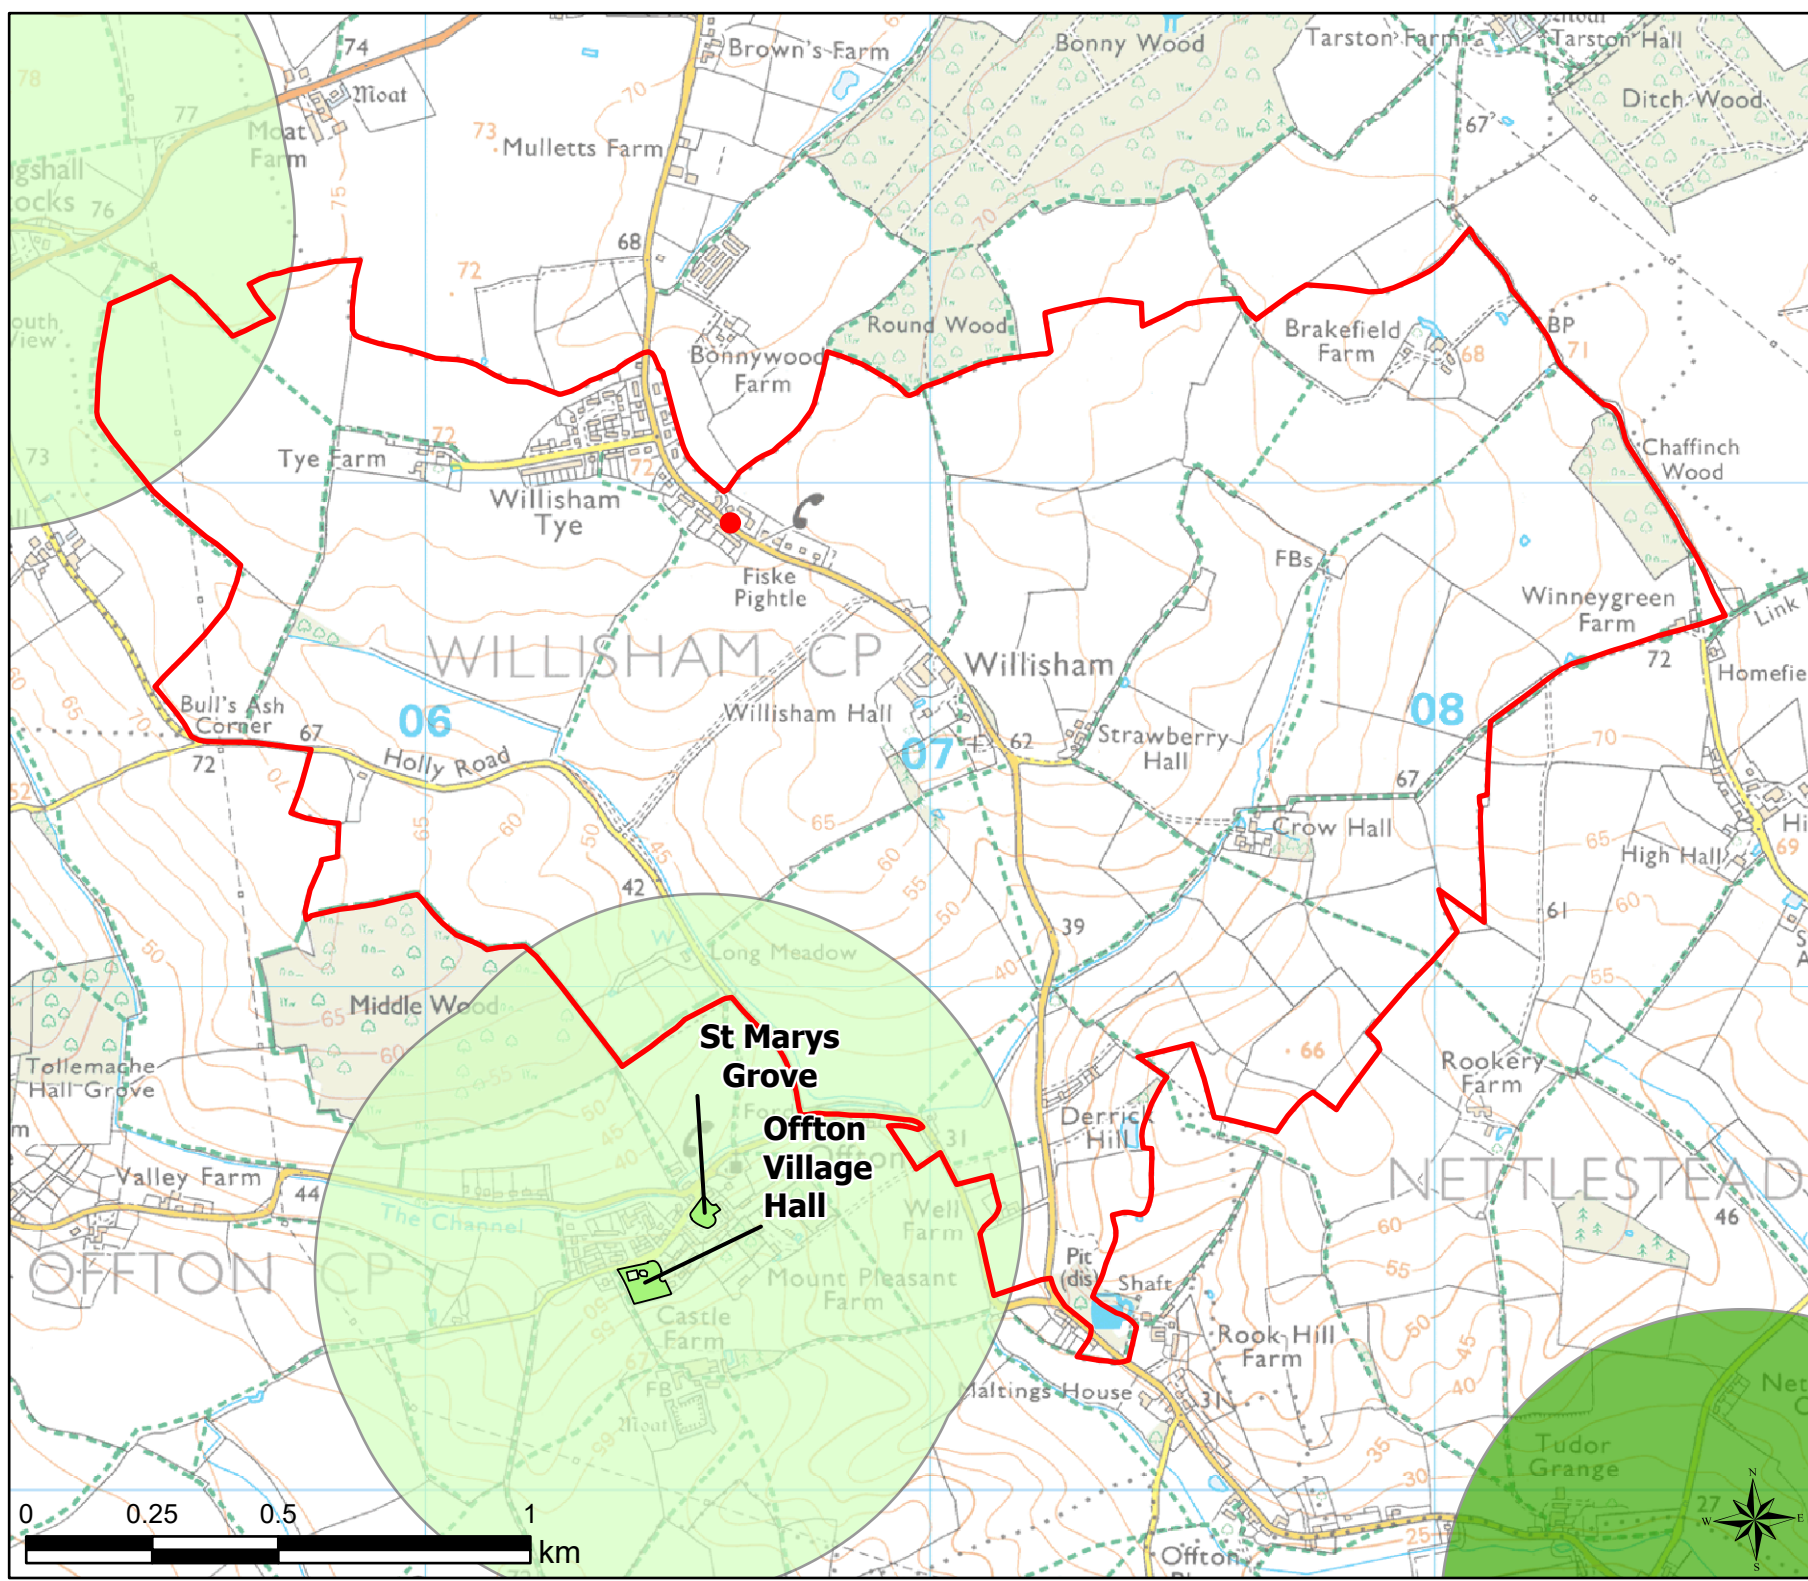

Willisham Access to Parks, Recreation Grounds and Amenity

Legend

- 2011 OA Outside Buffer
- 600m Buffer: Parks and Recreation Grounds
- 600m Buffer: Amenity Greenspace

OpenSpace Typology

- Amenity Greenspace

Parish Boundary

- Shortfall

Open Space Study

Scale: 1:15,000

Map Produced on: 13/05/2019