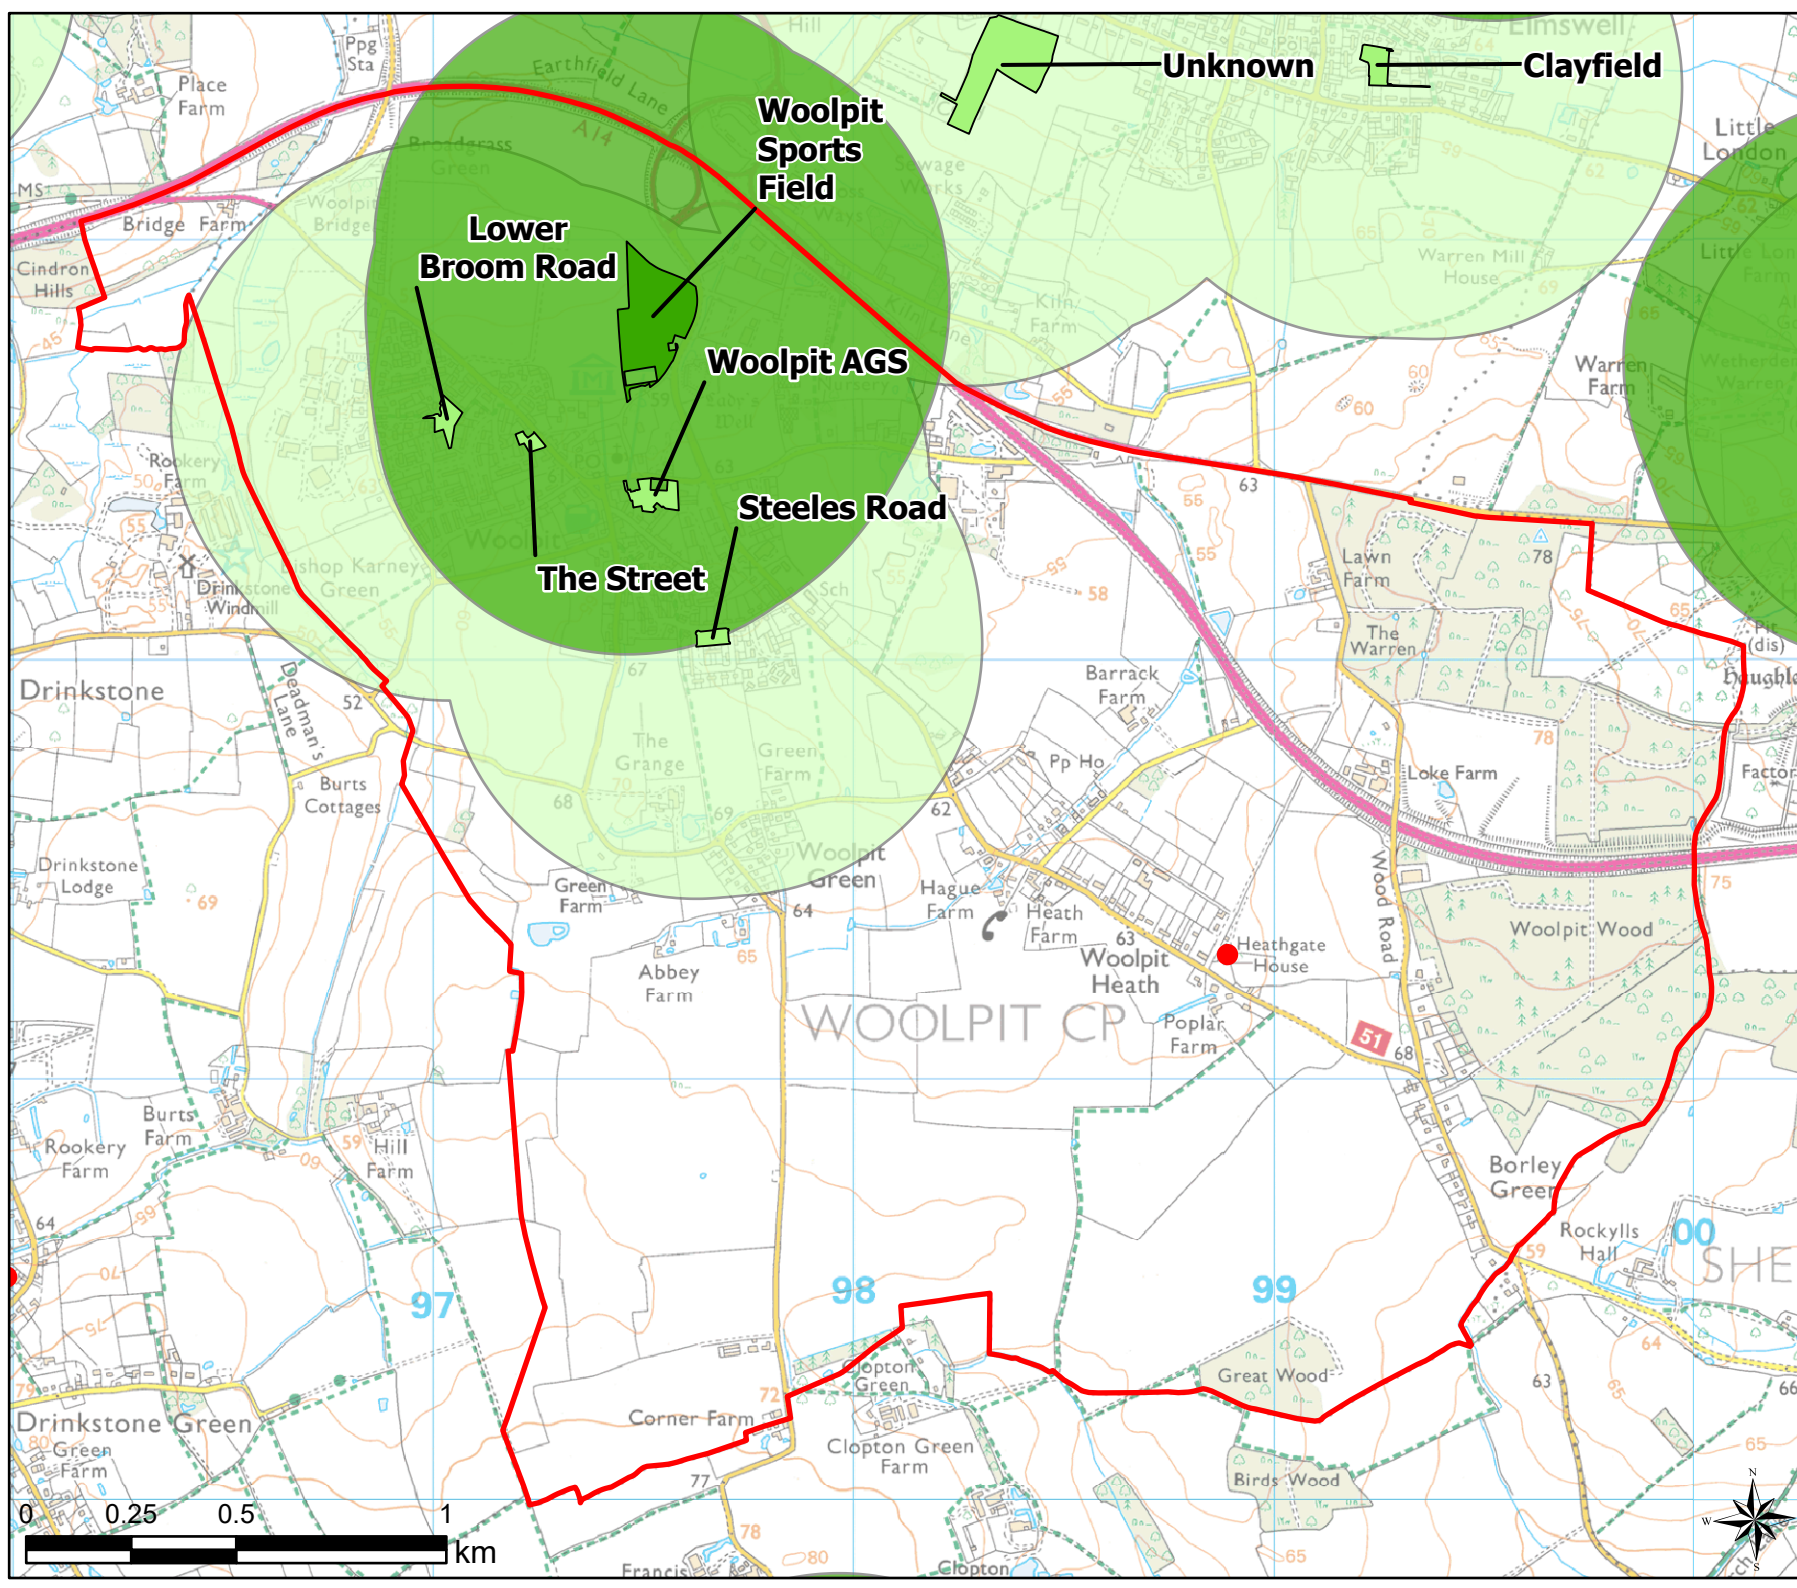

Wingfield Access to Parks, Recreation Grounds and Amenity

Legend

- 2011 OA Outside Buffer
- 600m Buffer: Parks and Recreation Grounds
- Parish Boundary
- Shortfall

Open Space Study

Scale: 1:22,000

Map Produced on: 13/05/2019