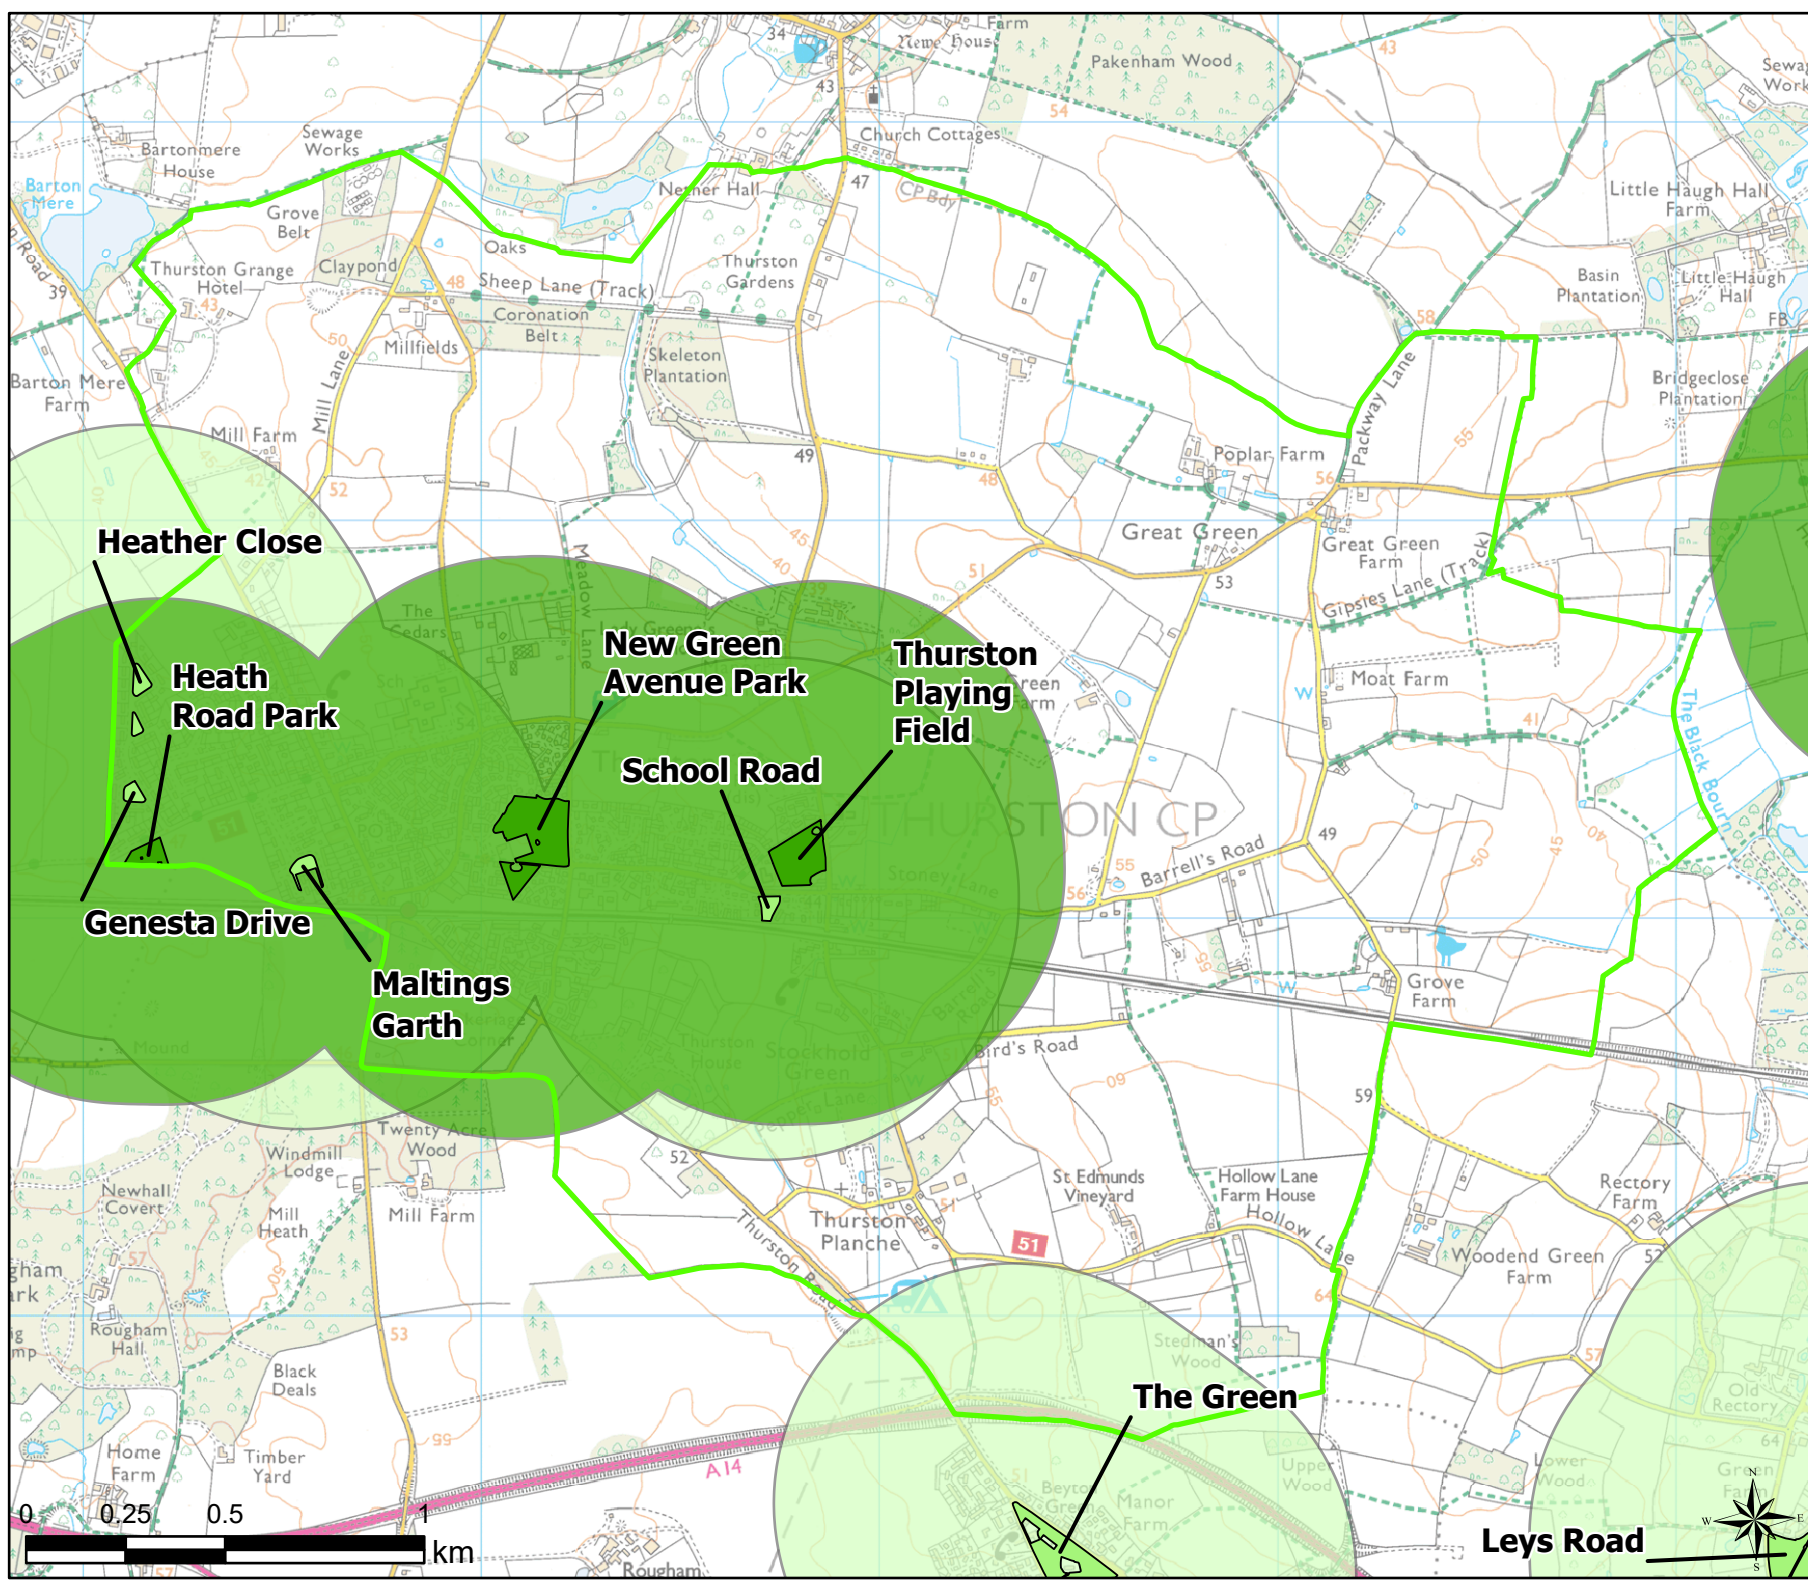

Thurston Access to Parks, Recreation Grounds and Amenity

Legend

- 2011 OA Outside Buffer
- 600m Buffer: Parks and Recreation Grounds
- 600m Buffer: Amenity Greenspace

OpenSpace Typology

- Amenity Greenspace
- Parks and Recreation Grounds

Parish Boundary

- Pass Standard

Open Space Study

Scale: 1:19,000

Map Produced on: 13/05/2019