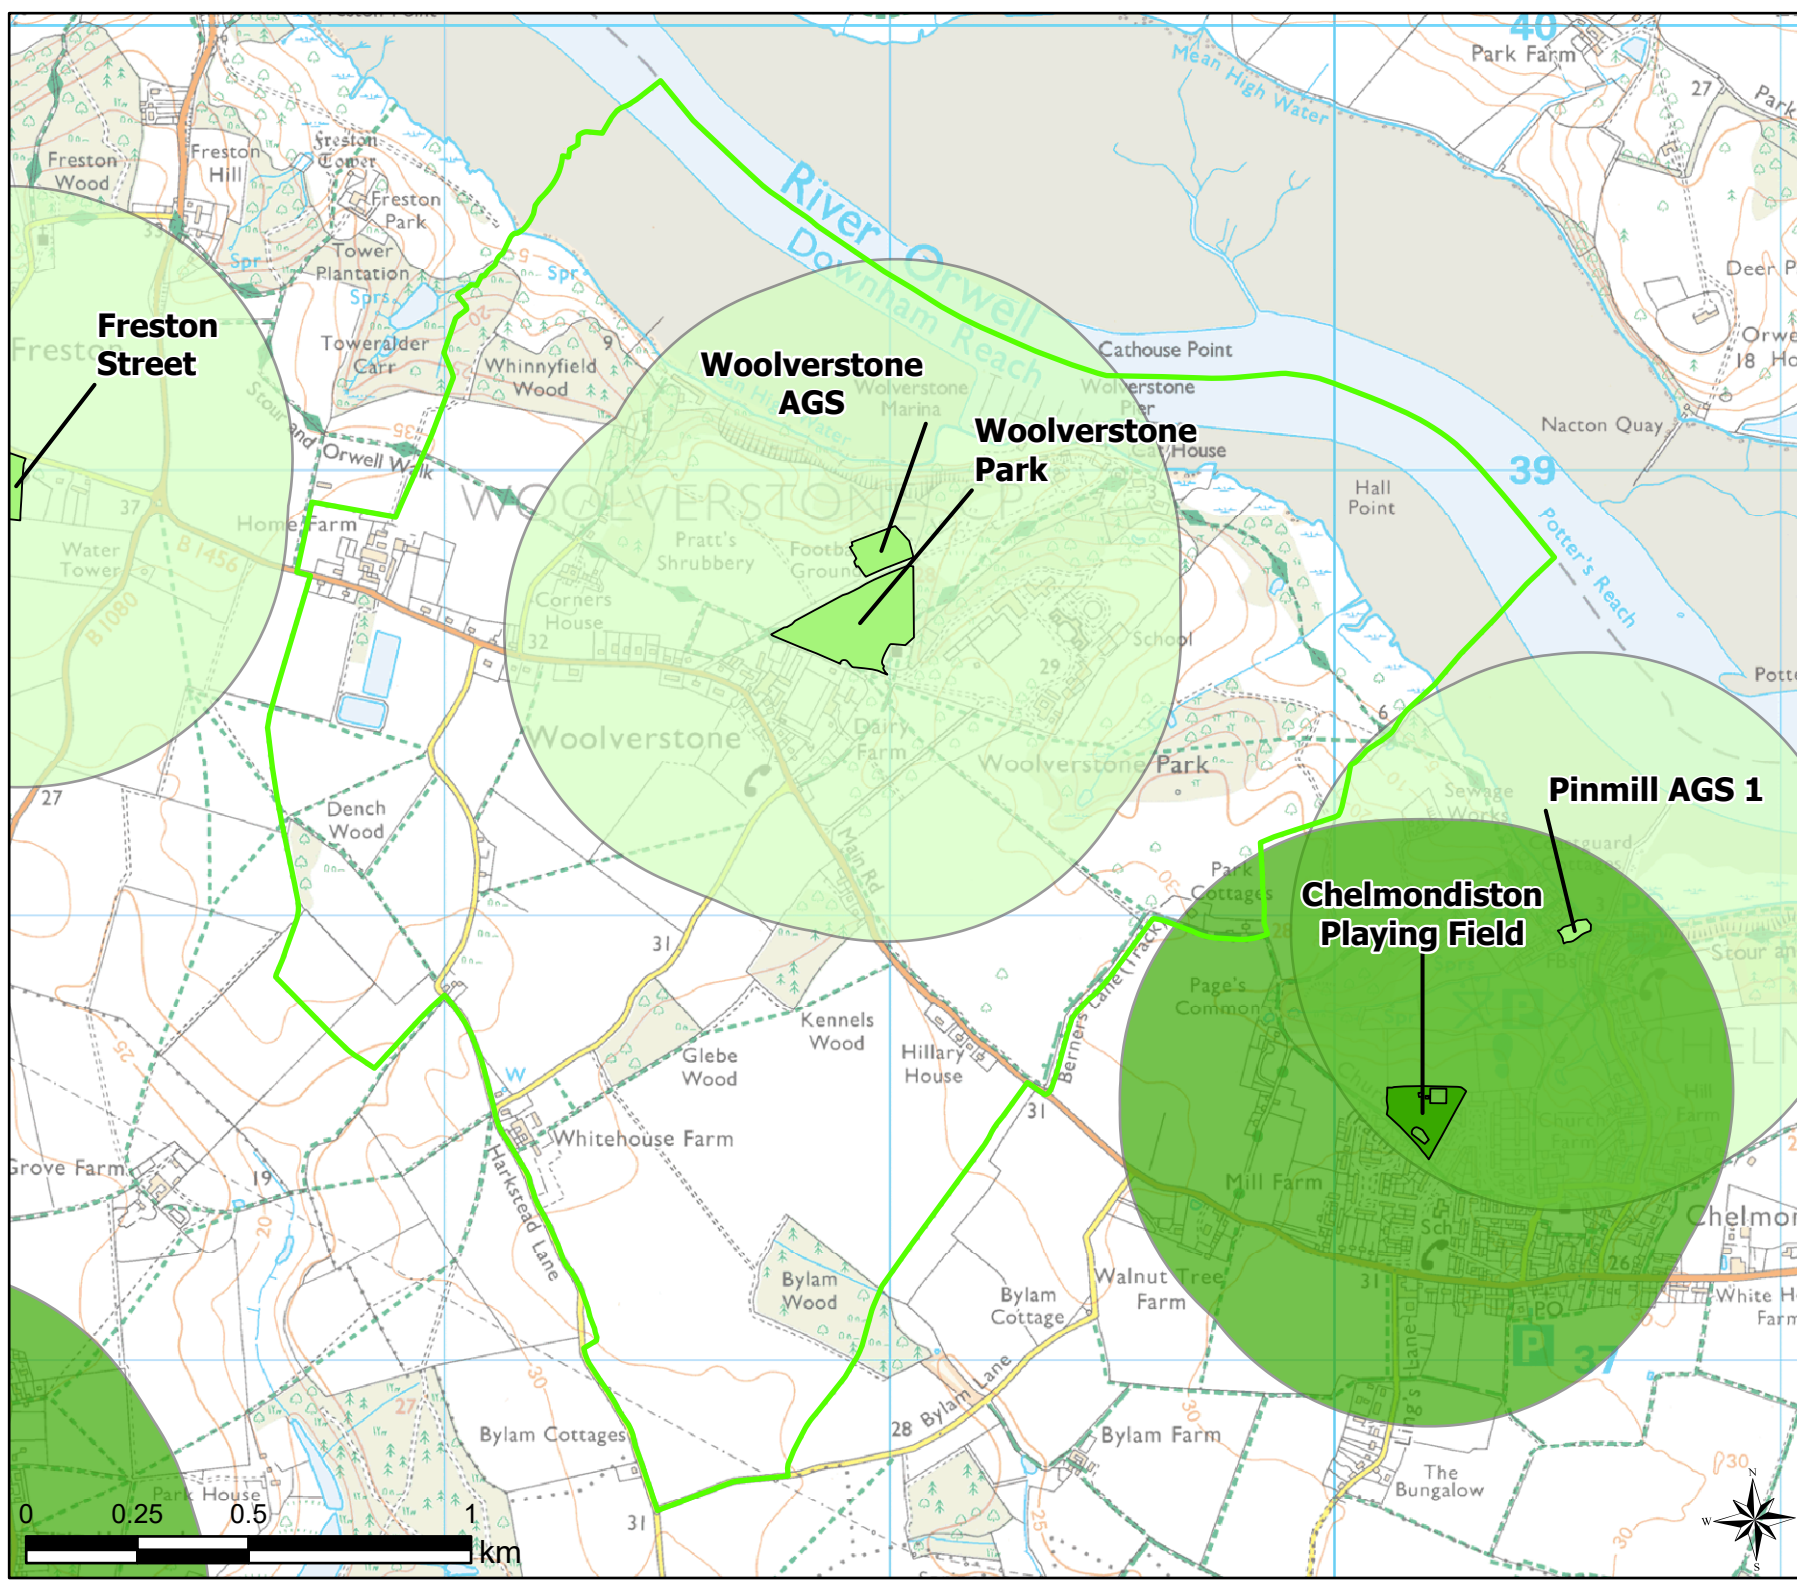

Open Space Study

Scale: 1:18,000

Map Produced on: 13/05/2019

**Woolverstone
Access to Parks, Recreation
Grounds and Amenity**

Legend

- 2011 OA Outside Buffer
- 600m Buffer: Parks and Recreation Grounds
- 600m Buffer: Amenity Greenspace