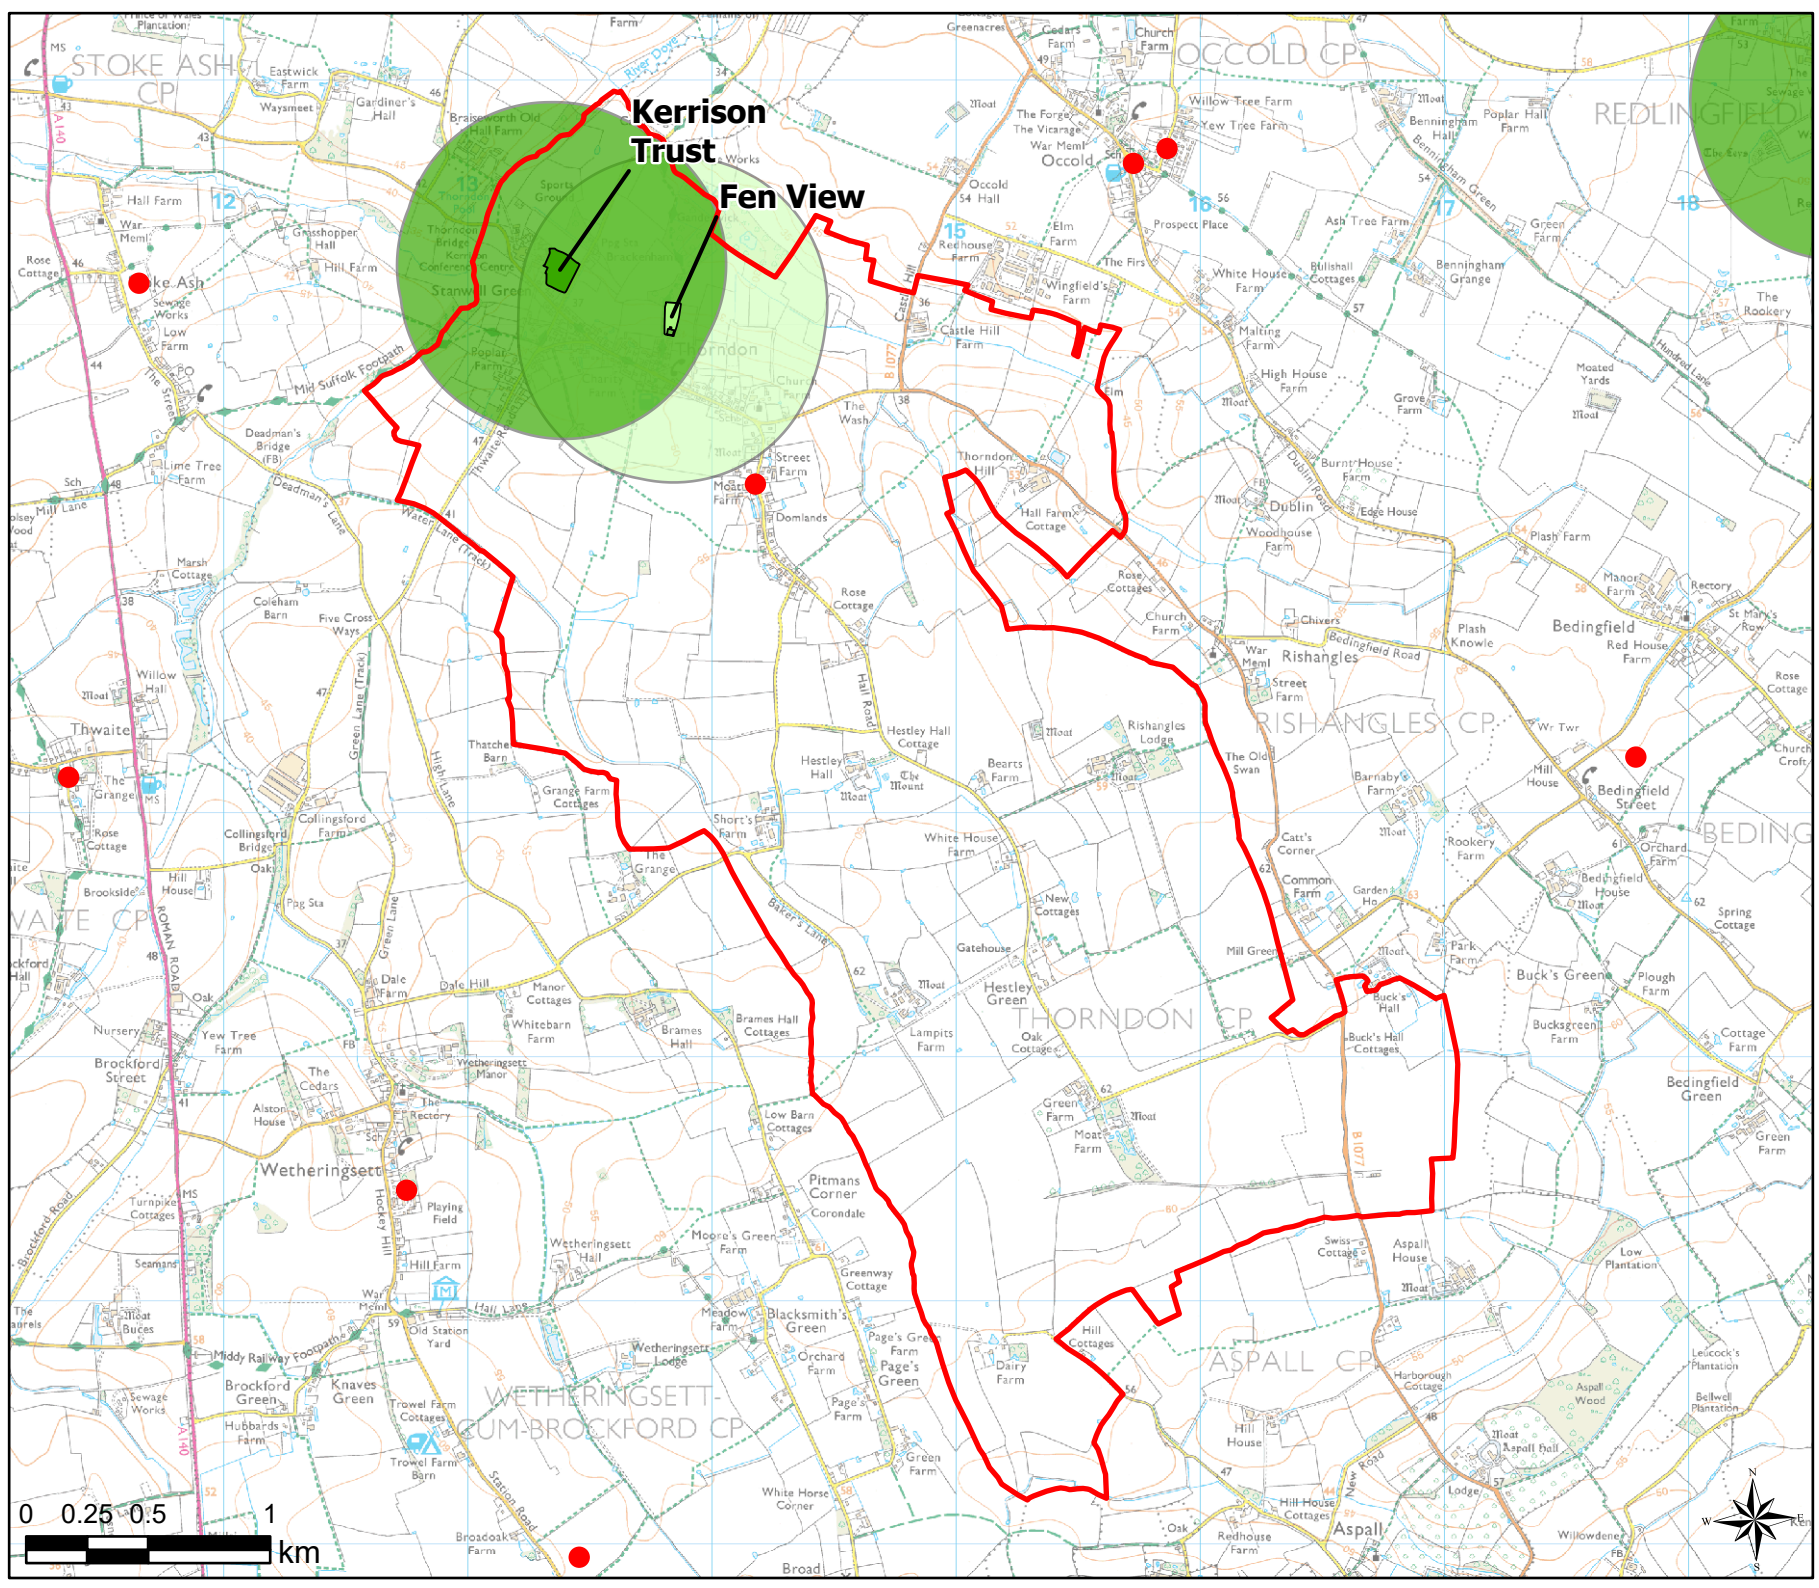

Thorndon Access to Parks, Recreation Grounds and Amenity

Legend

- 2011 OA Outside Buffer
- 600m Buffer: Parks and Recreation Grounds
- 600m Buffer: Amenity Greenspace

OpenSpace Typology

- Amenity Greenspace
- Parks and Recreation Grounds

Parish Boundary

- Shortfall

Open Space Study

Scale: 1:31,000

Map Produced on: 13/05/2019