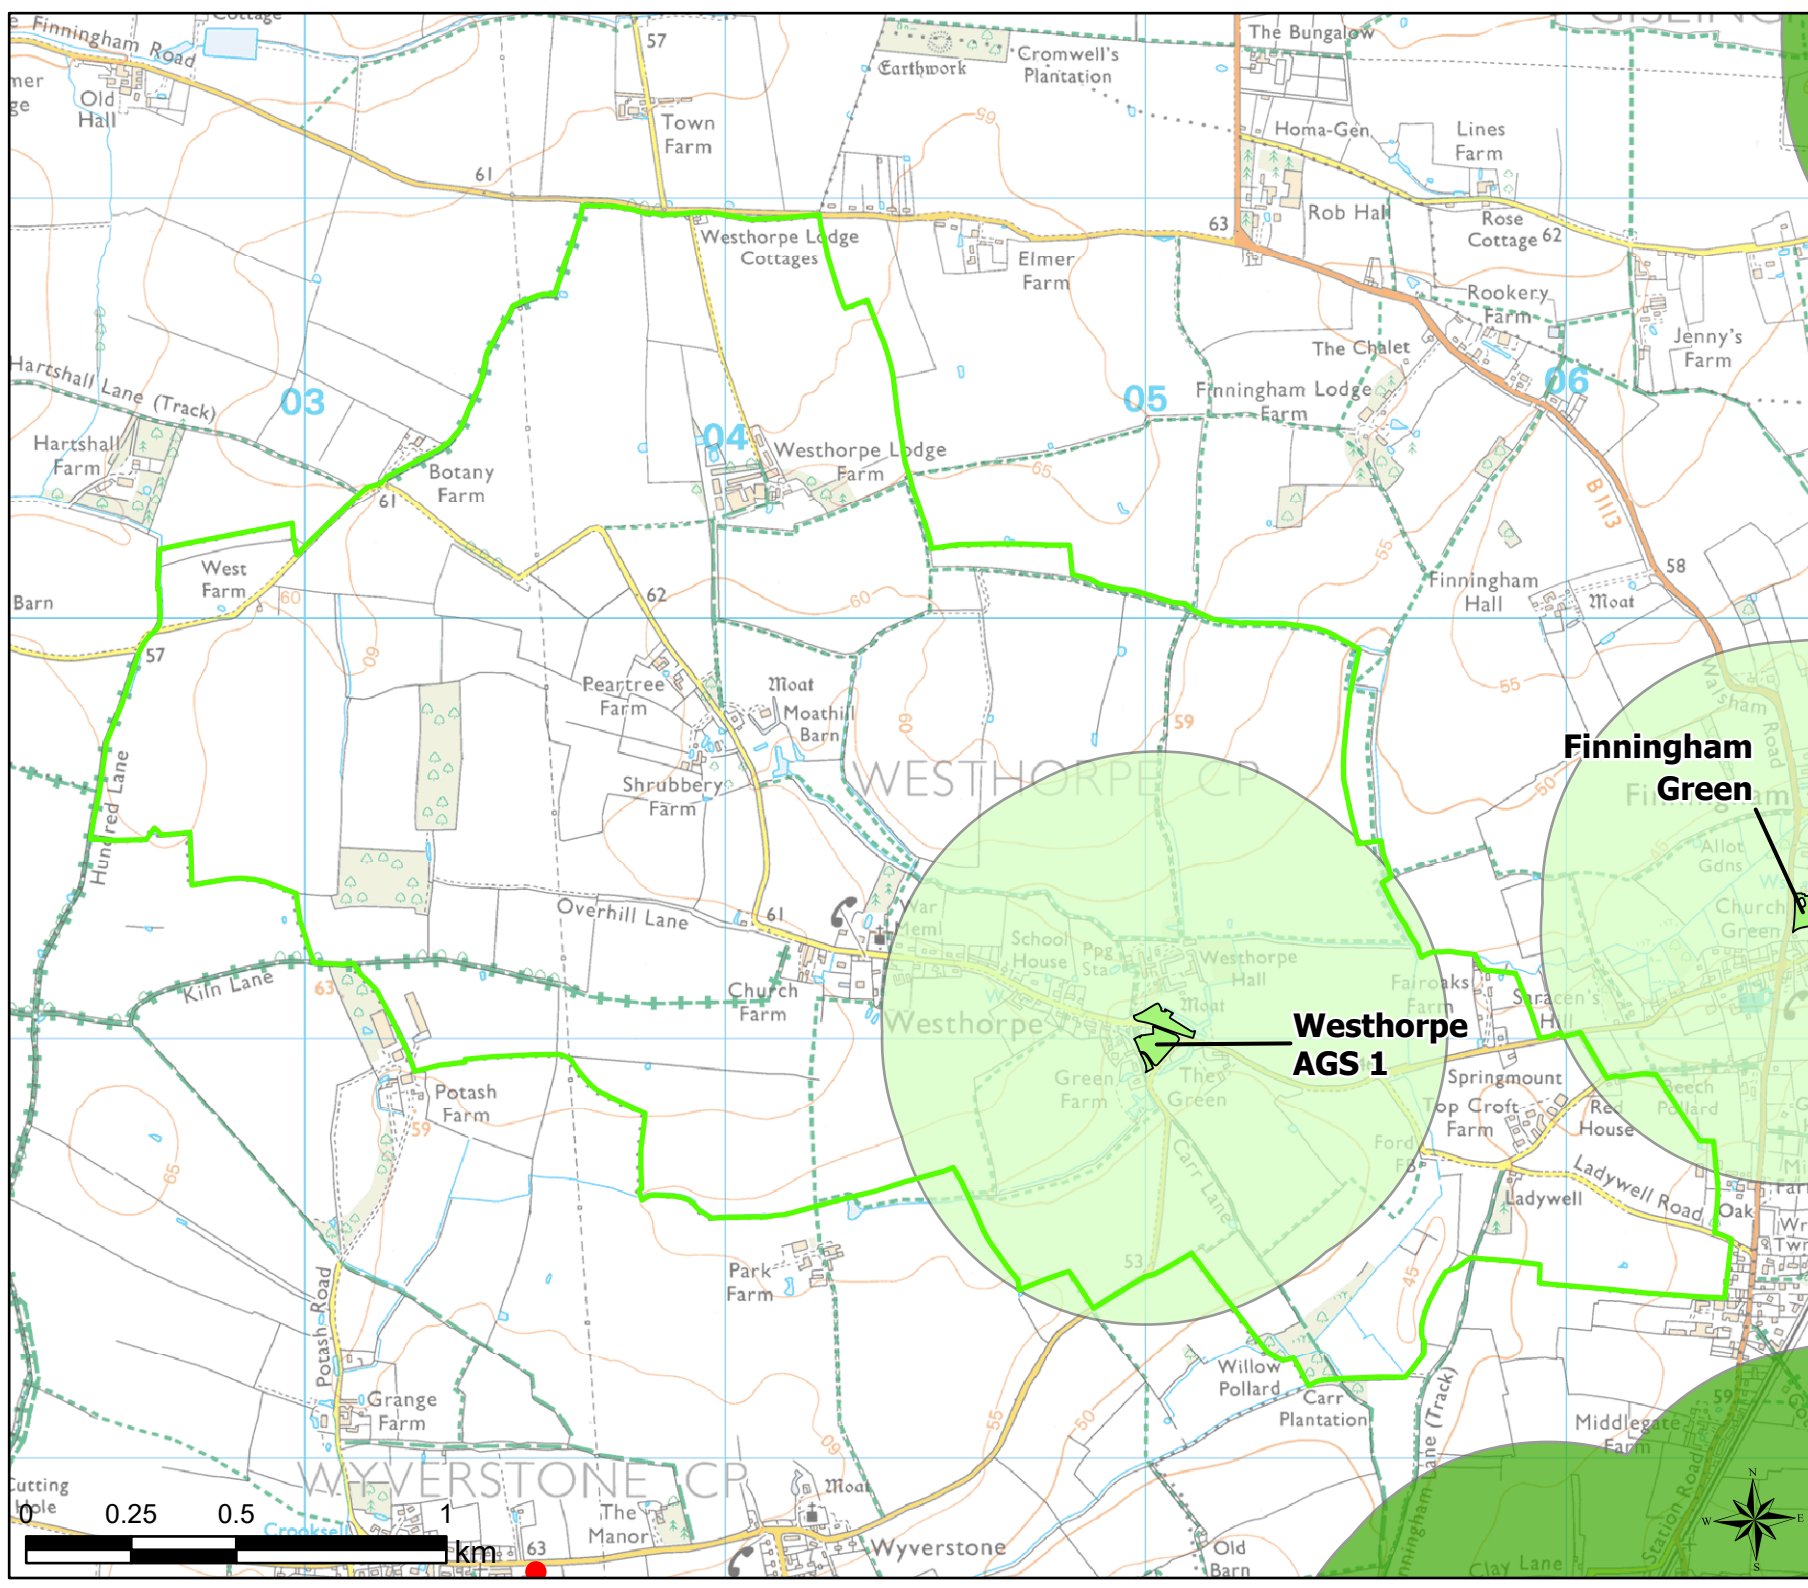

Parish Boundary

- Pass Standard

Open Space Study

Scale: 1:18,000

Map Produced on: 13/05/2019

Wetherden
Access to Parks, Recreation
Grounds and Amenity

Legend

- 2011 OA Outside Buffer
- 600m Buffer: Parks and Recreation Grounds
- 600m Buffer: Amenity Greenspace