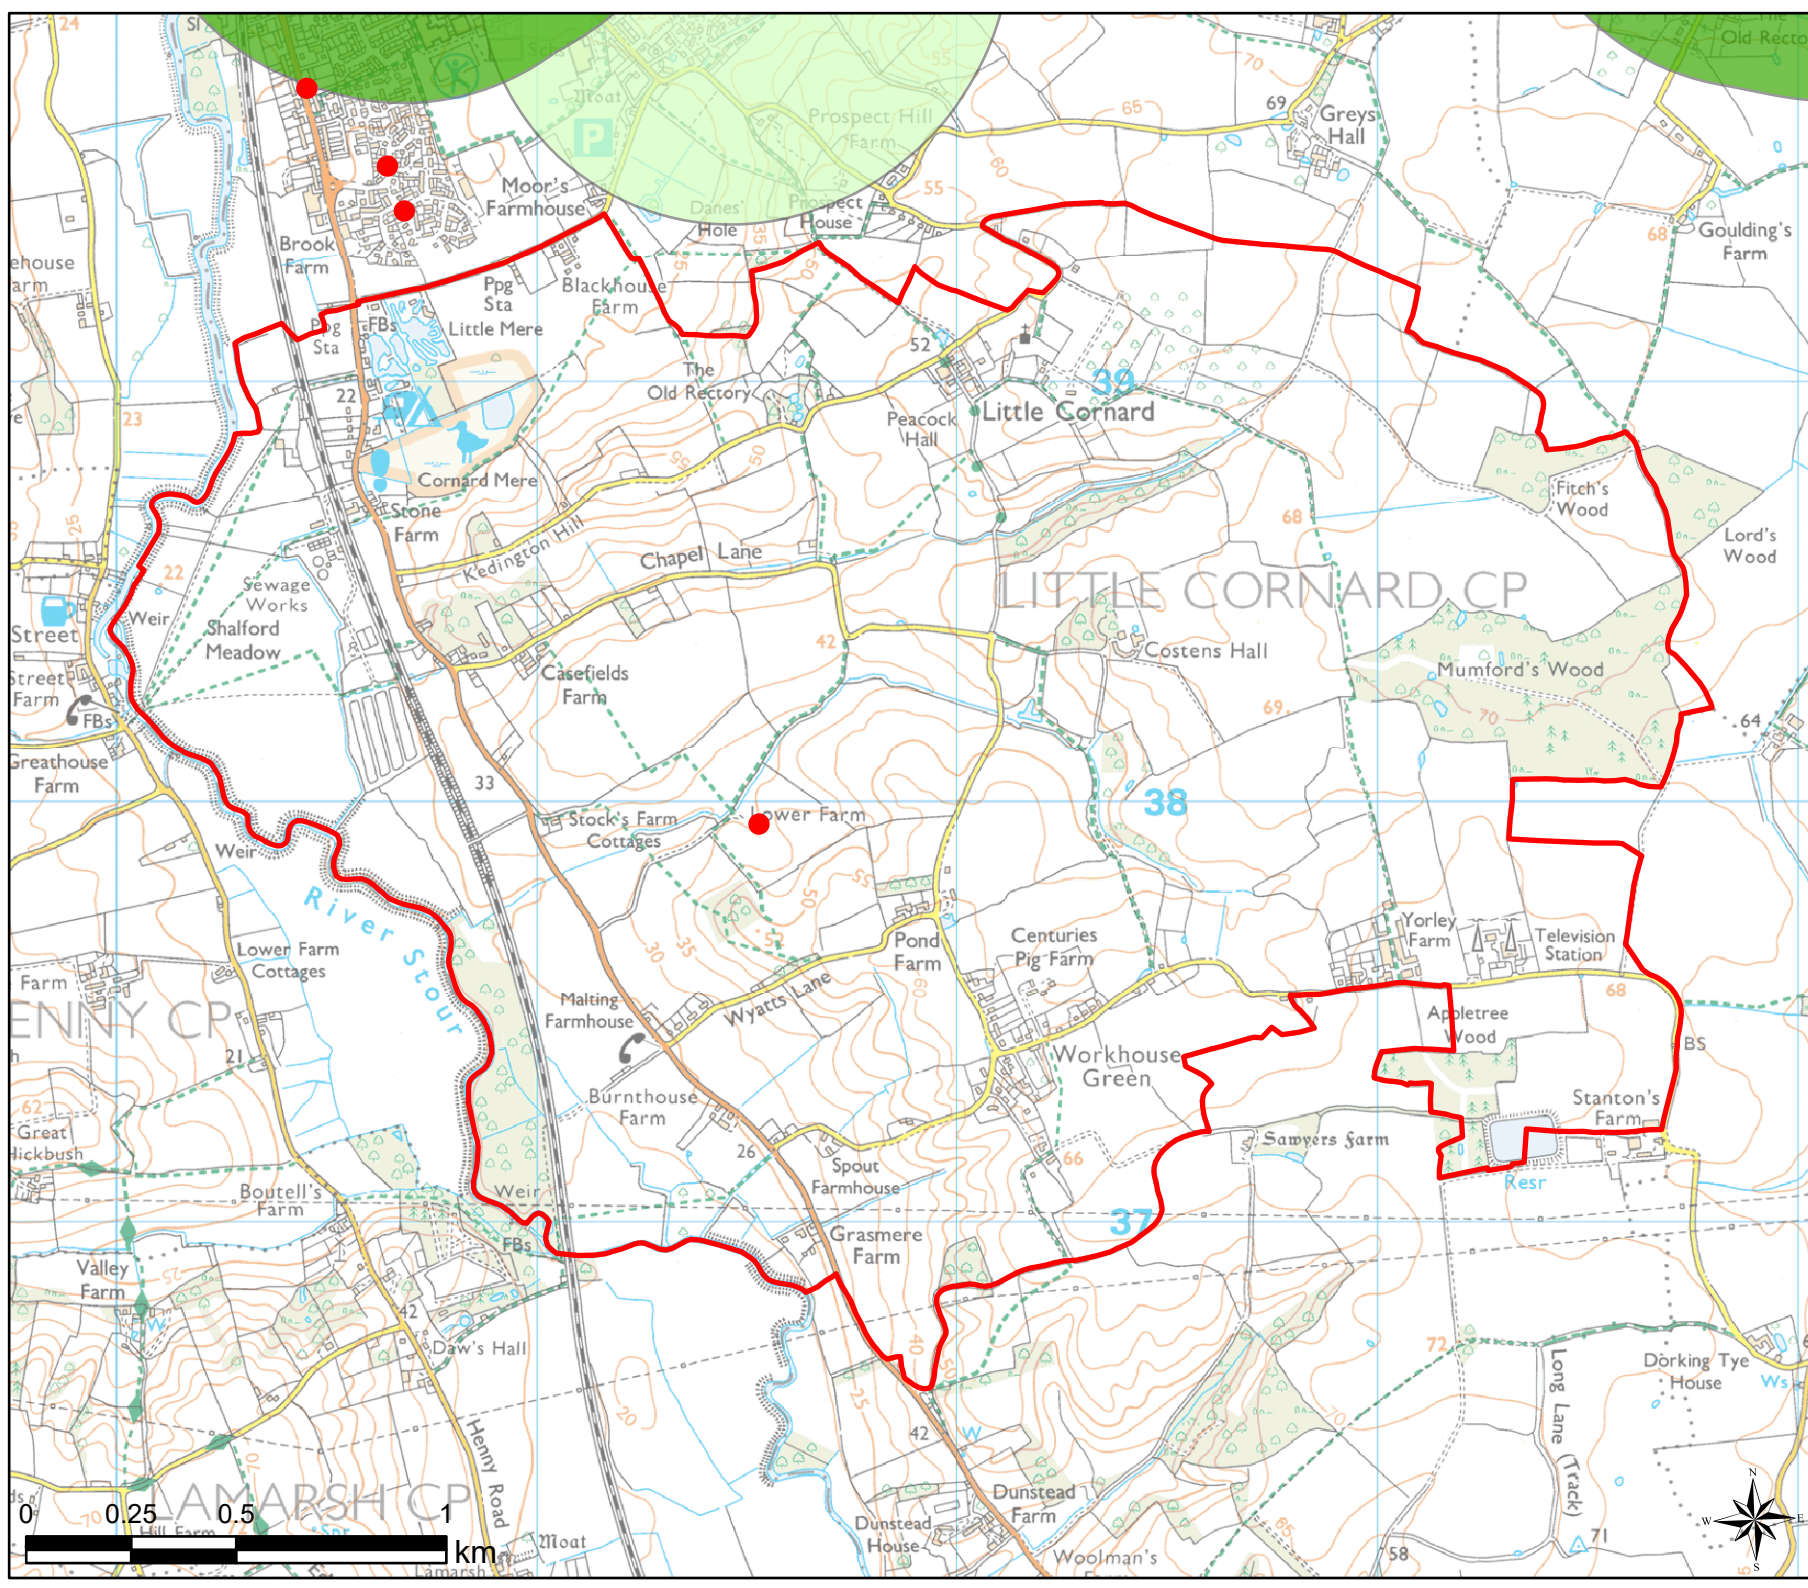

Little Cornard Access to Parks, Recreation Grounds and Amenity

Legend

- 2011 OA Outside Buffer
- 600m Buffer: Parks and Recreation Grounds
- 600m Buffer: Amenity Greenspace
- Parish Boundary
- Shortfall

Open Space Study

Scale: 1:18,000

Map Produced on: 13/05/2019