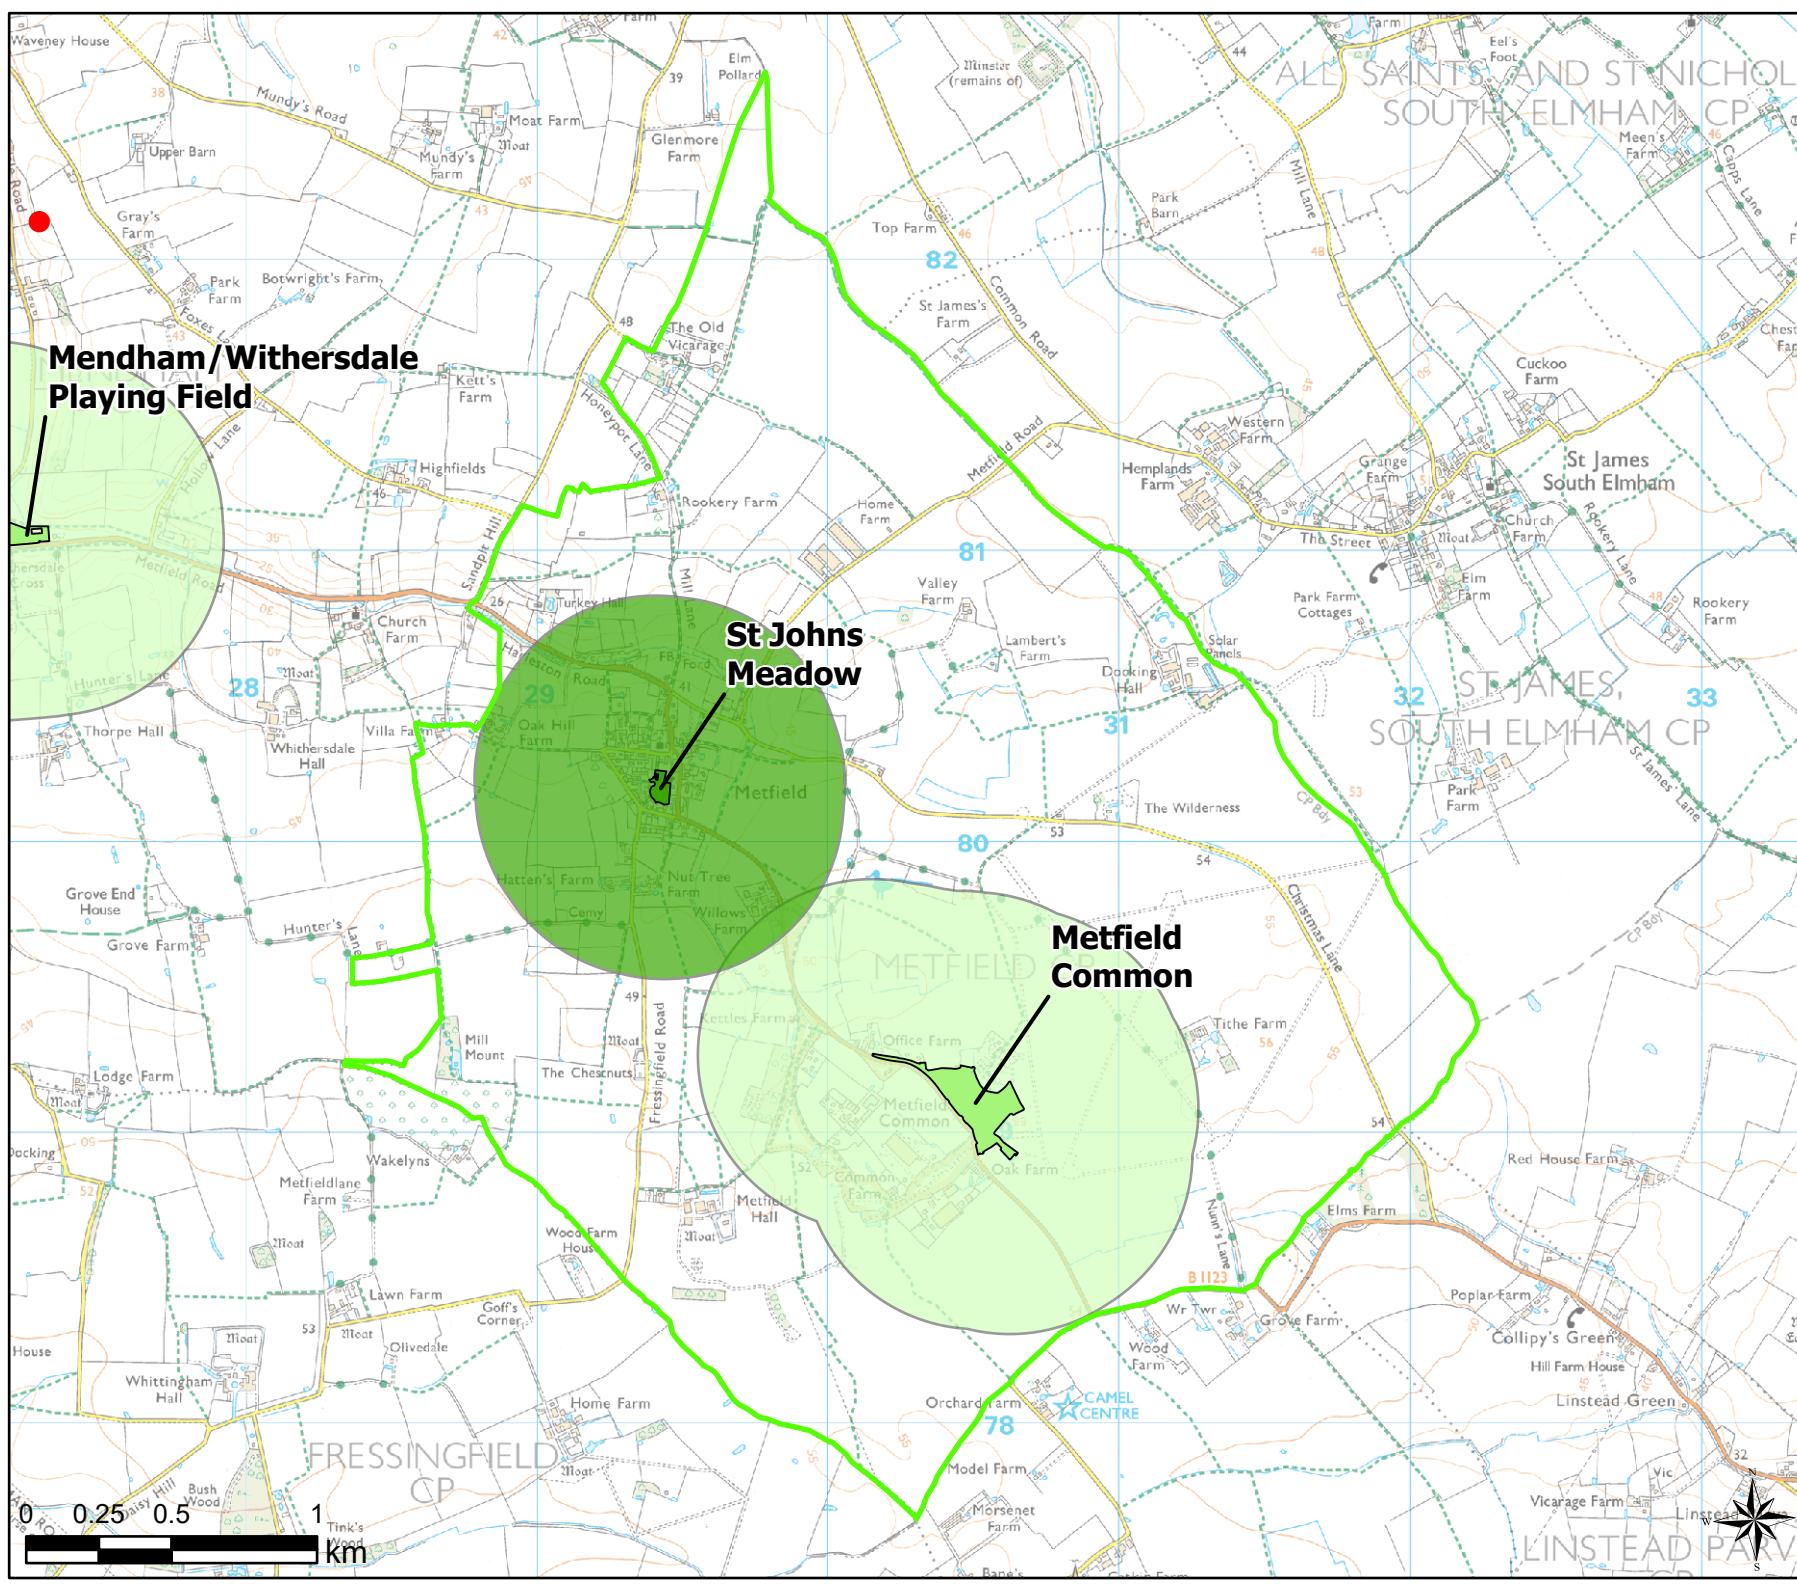

Metfield
Access to Parks, Recreation
Grounds and Amenity

Legend

- 2011 OA Outside Buffer
- 600m Buffer: Parks and Recreation Grounds
- 600m Buffer: Amenity Greenspace
- OpenSpace
- Typology
- Amenity Greenspace
- Parks and Recreation Grounds
- Parish Boundary
- Pass Standard

Open Space Study

Scale: 1:26,000

Map Produced on: 13/05/2019