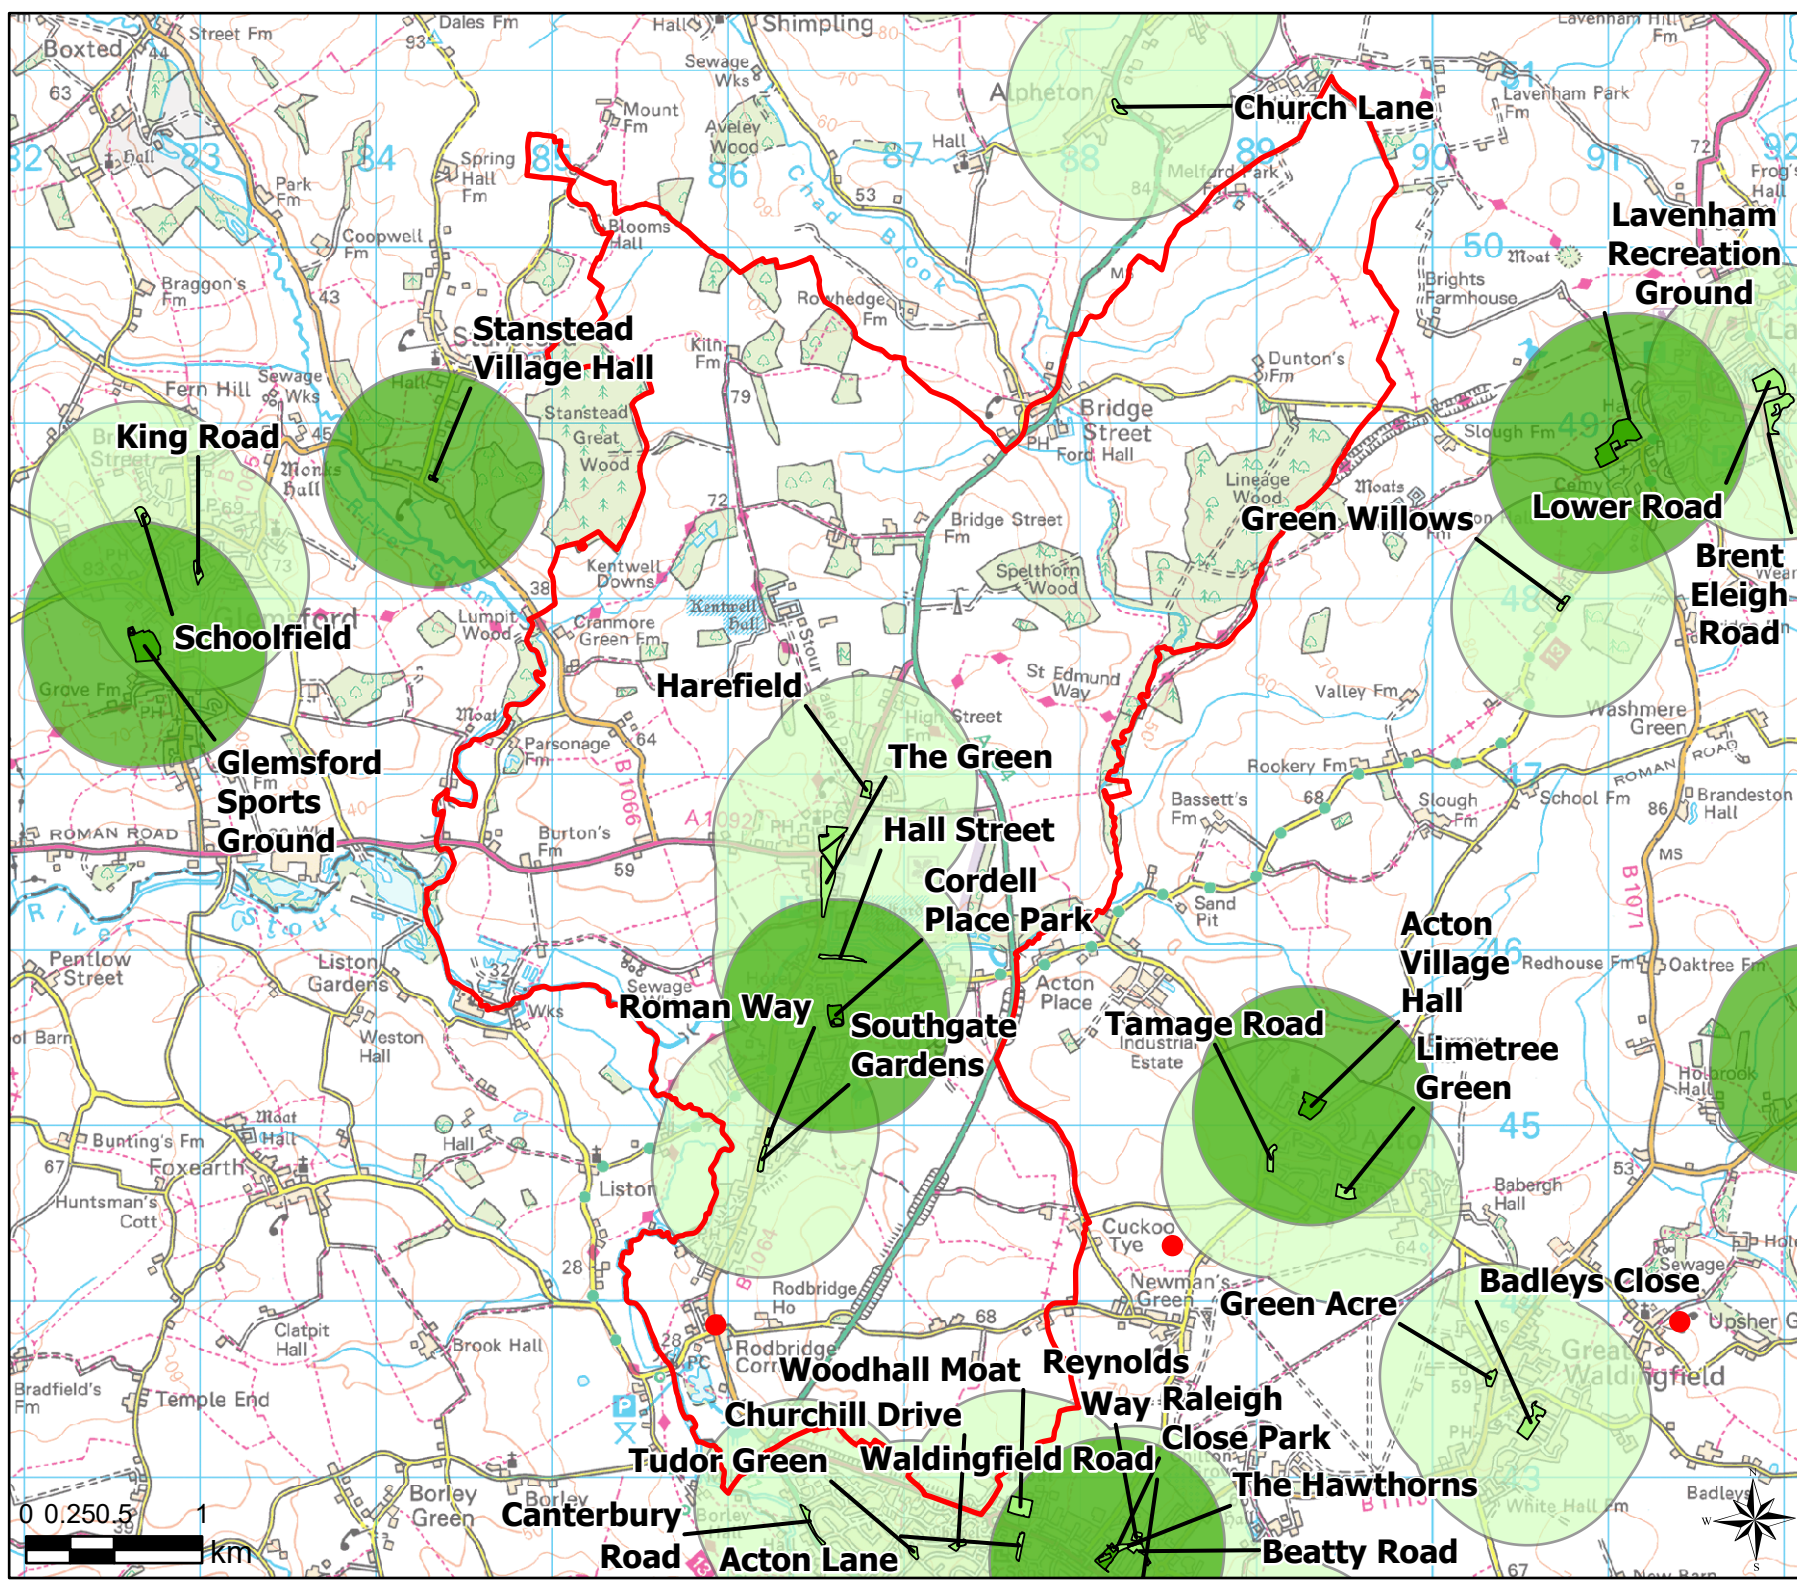

Long Melford
Access to Parks, Recreation Grounds and Amenity

Legend

- 2011 OA Outside Buffer
- 600m Buffer: Parks and Recreation Grounds
- 600m Buffer: Amenity Greenspace
- OpenSpace
- Typology
- Amenity Greenspace
- Parks and Recreation Grounds
- Parish Boundary
- Shortfall

Open Space Study

Scale: 1:43,000

Map Produced on: 13/05/2019