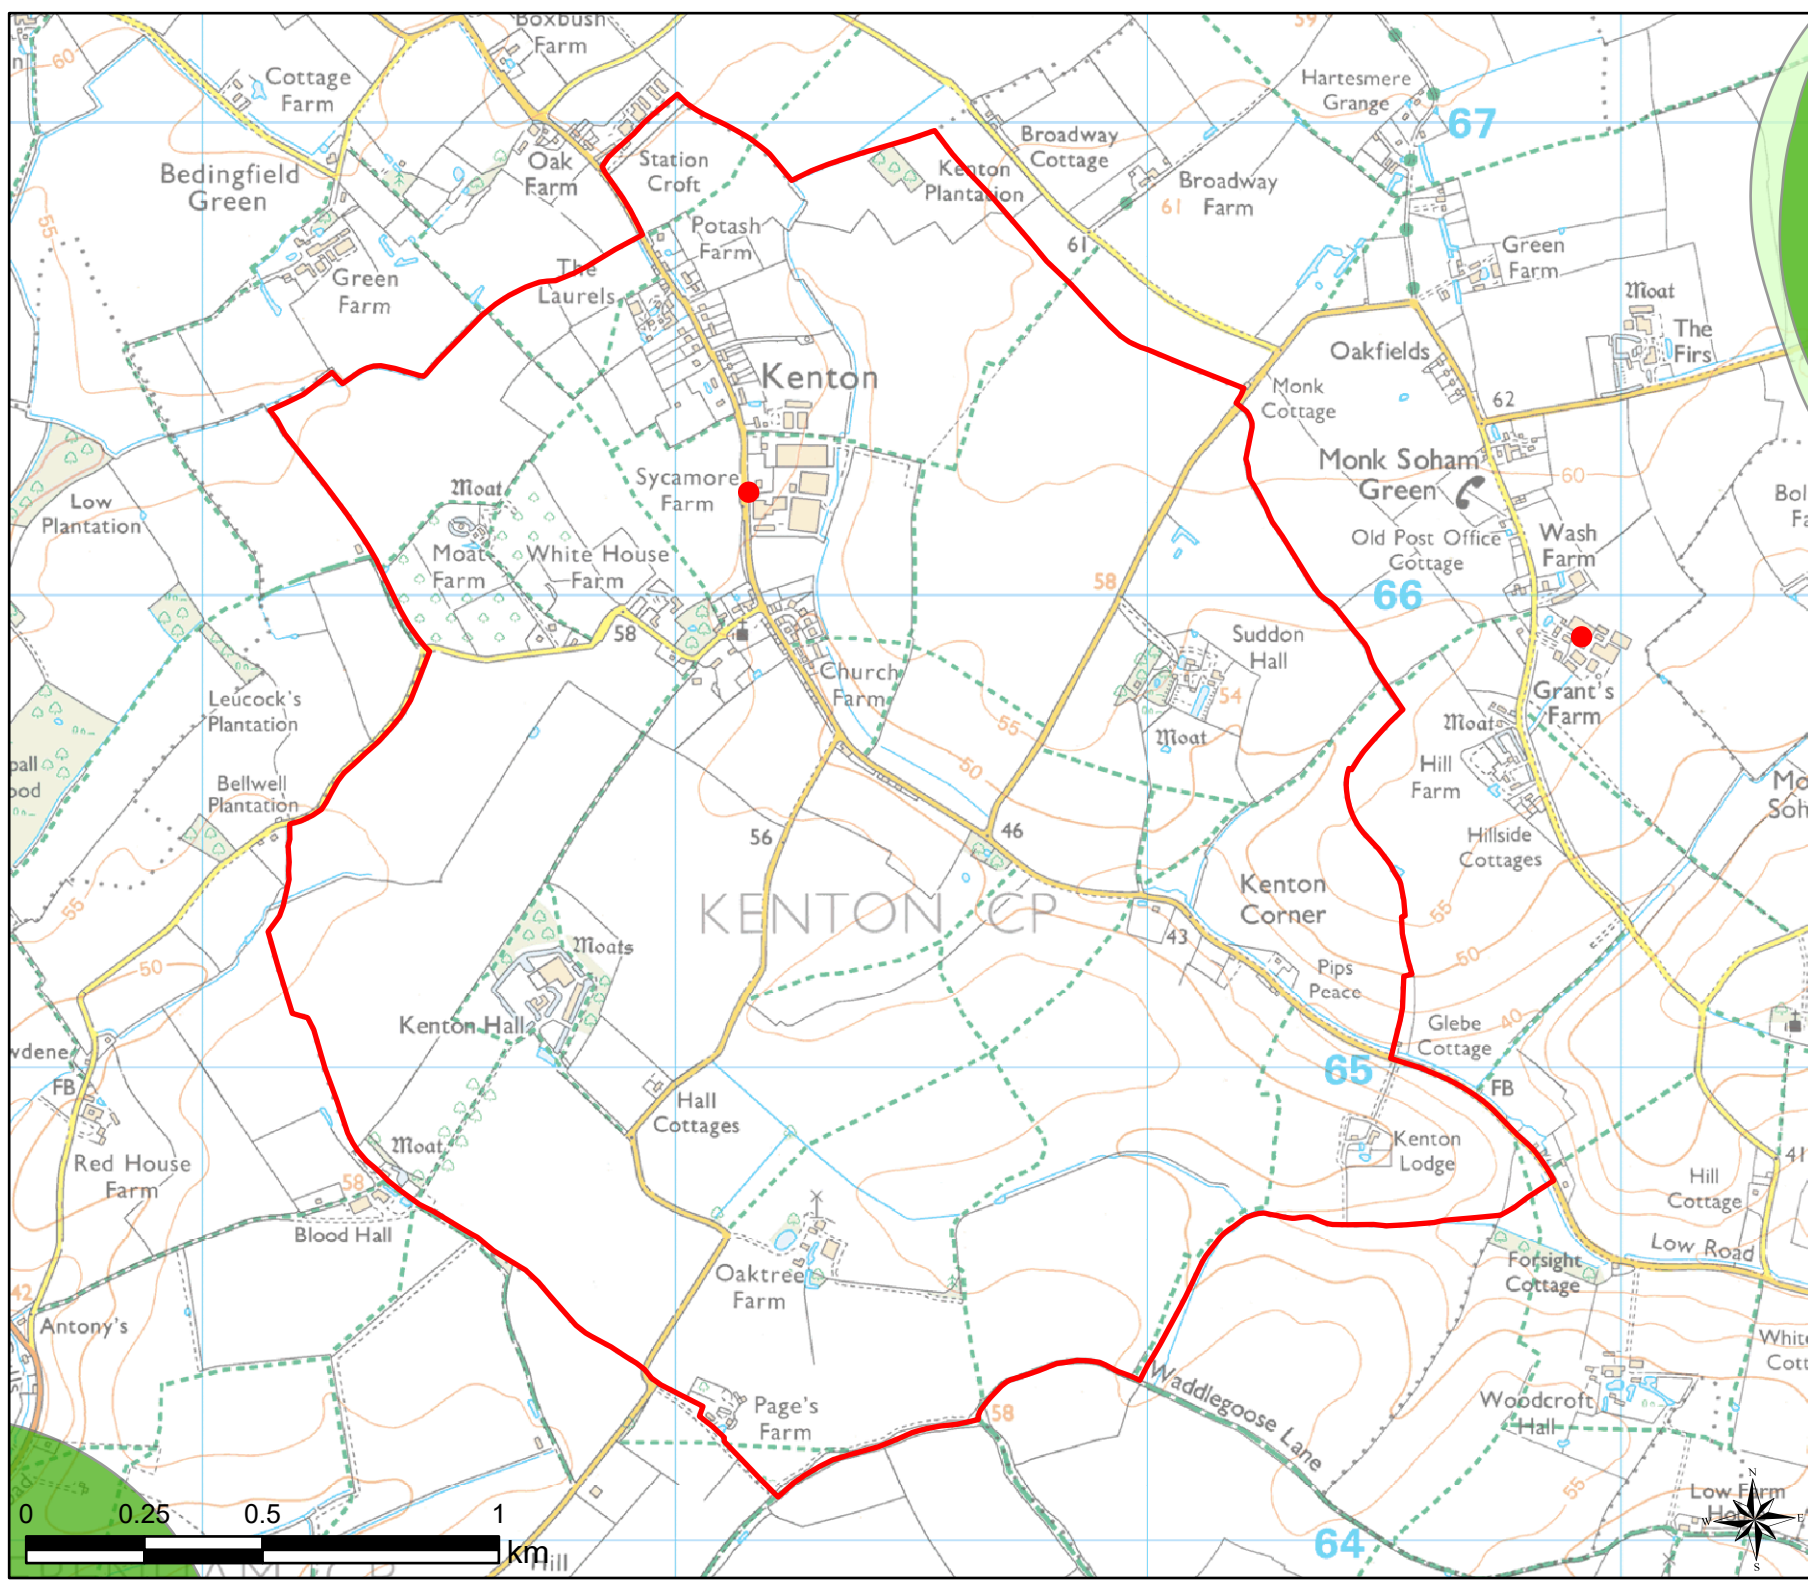

Kenton Access to Parks, Recreation Grounds and Amenity

Legend

- 2011 OA Outside Buffer
- 600m Buffer: Parks and Recreation Grounds
- 600m Buffer: Amenity Greenspace
- Parish Boundary
- Shortfall

Open Space Study