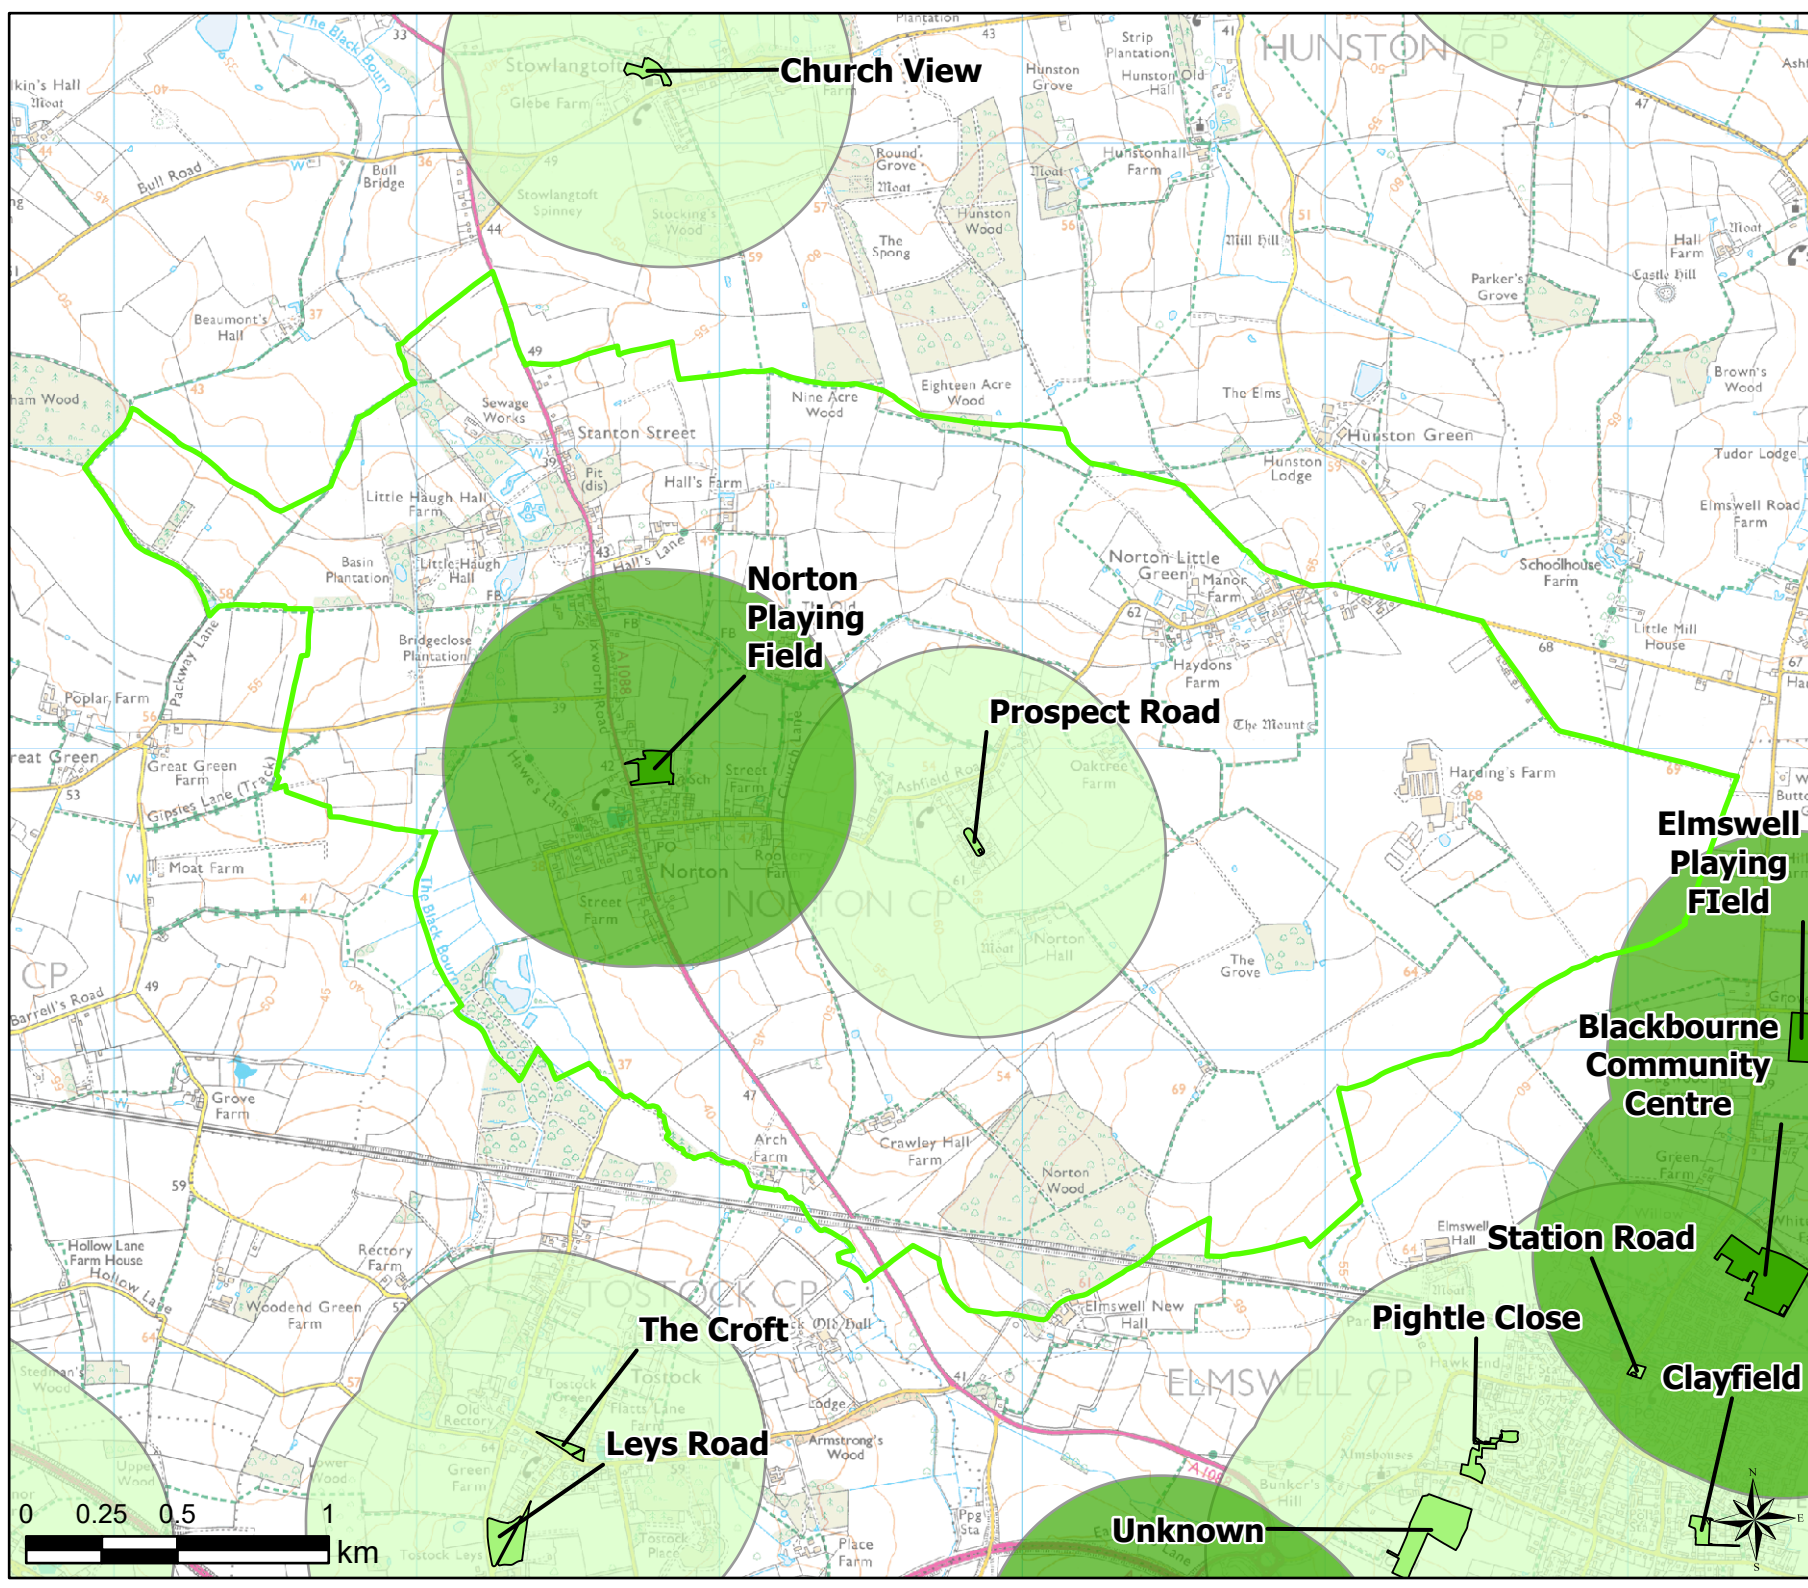

Norton
Access to Parks, Recreation
Grounds and Amenity

Legend

- 2011 OA Outside Buffer
- 600m Buffer: Parks and Recreation Grounds
- 600m Buffer: Amenity Greenspace

OpenSpace

Typology

- Amenity Greenspace
- Parks and Recreation Grounds

Parish Boundary

- Pass Standard

Open Space Study

Scale: 1:25,000

Map Produced on: 13/05/2019