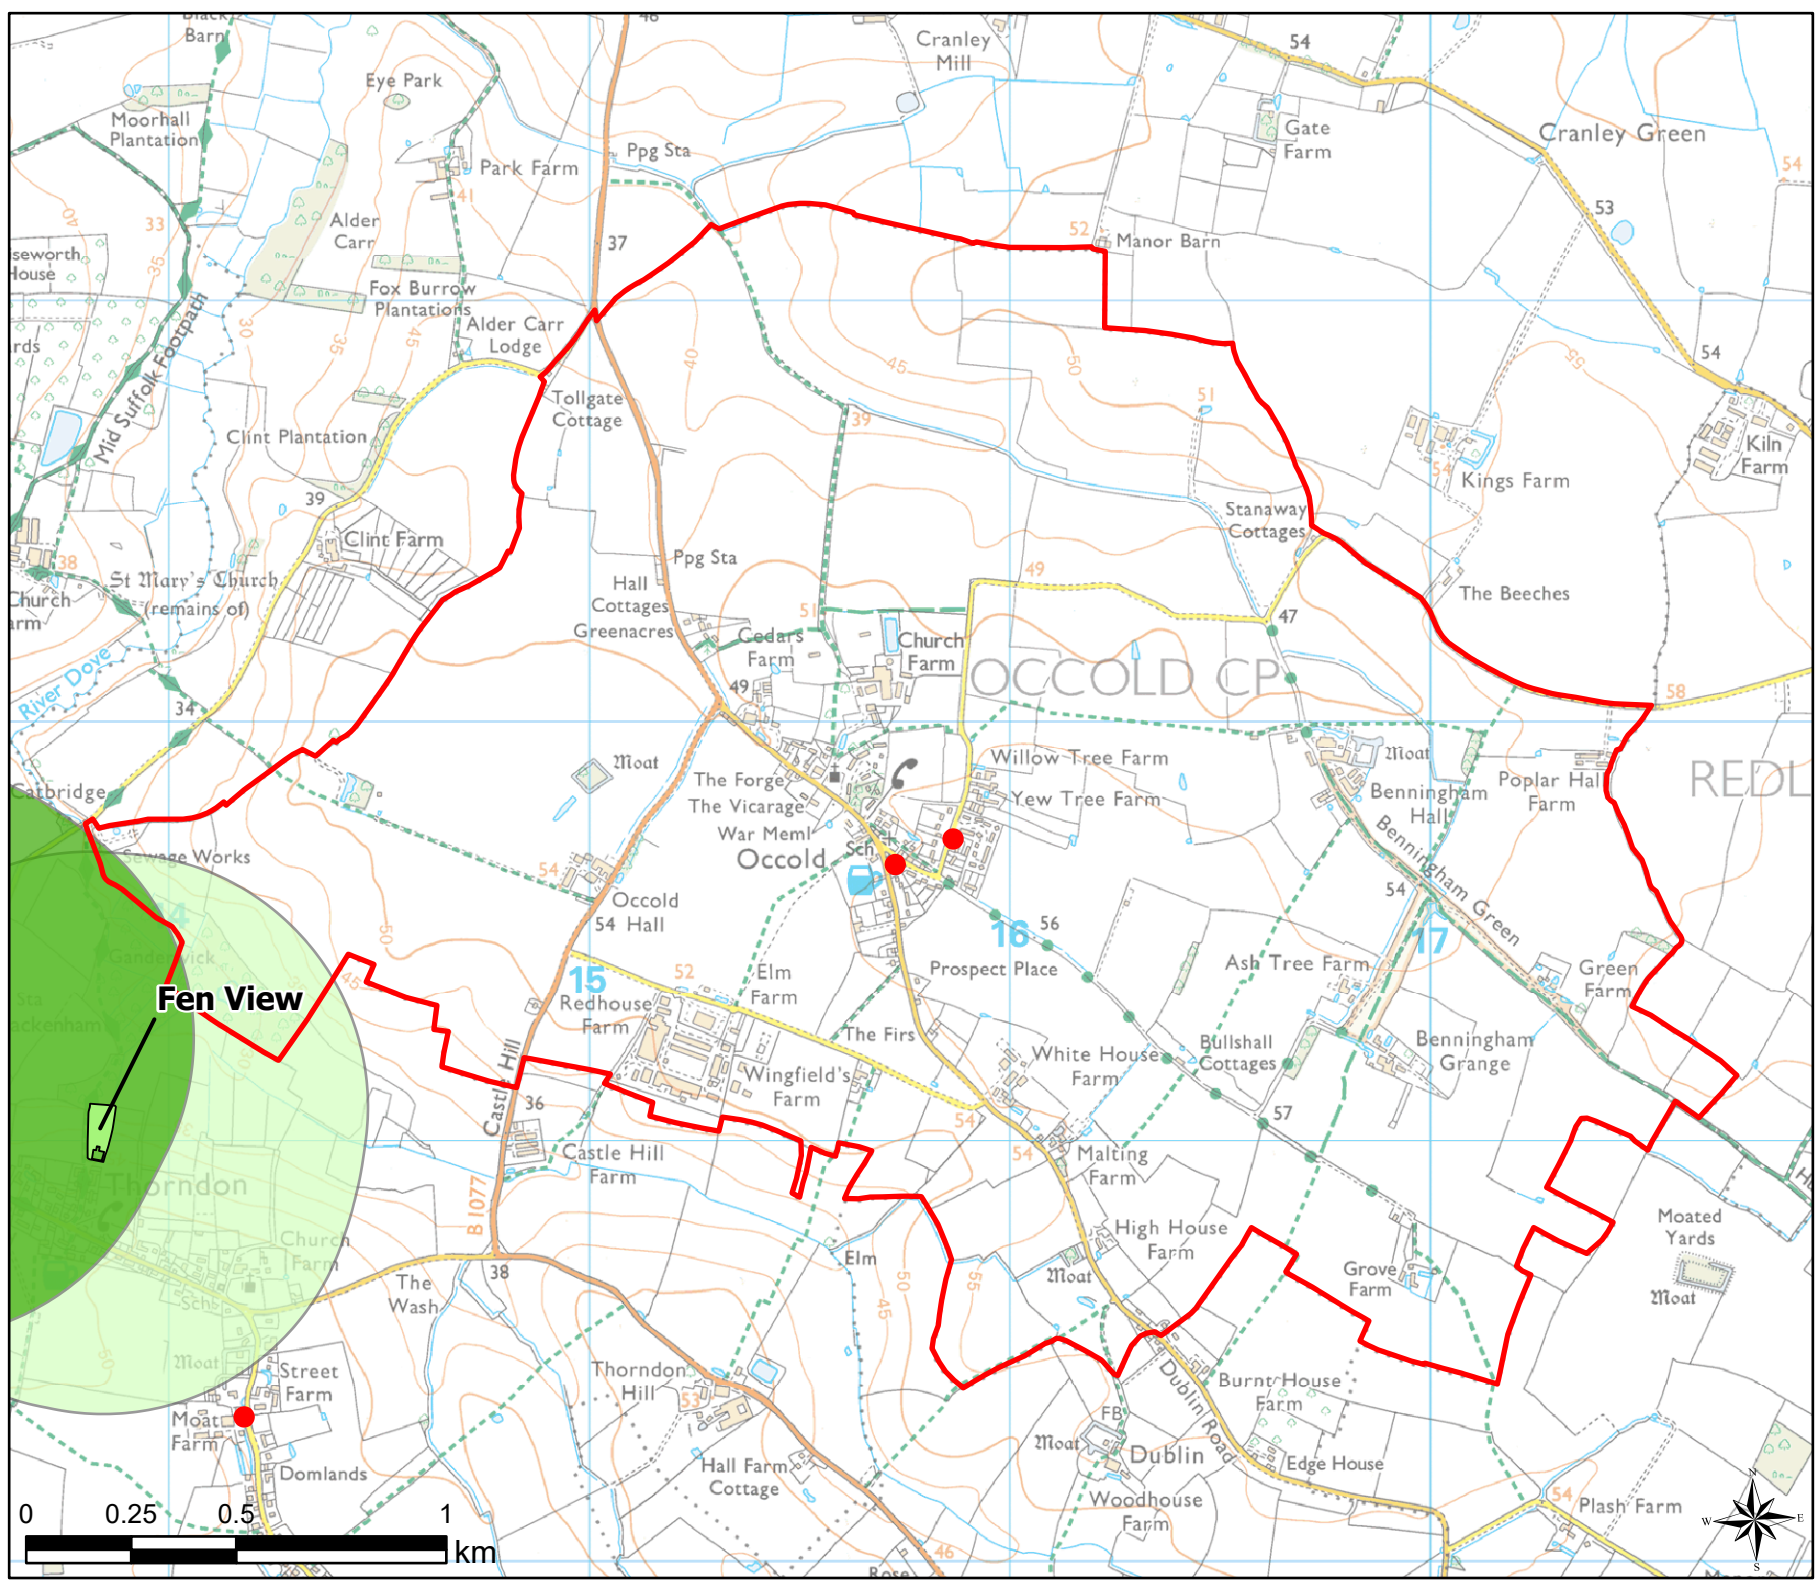

Occold Access to Parks, Recreation Grounds and Amenity

Legend

- 2011 OA Outside Buffer
- 600m Buffer: Parks and Recreation Grounds
- 600m Buffer: Amenity Greenspace
- OpenSpace
- Typology
- Amenity Greenspace
- Parish Boundary
- Shortfall

Open Space Study

Scale: 1:18,000

Map Produced on: 13/05/2019