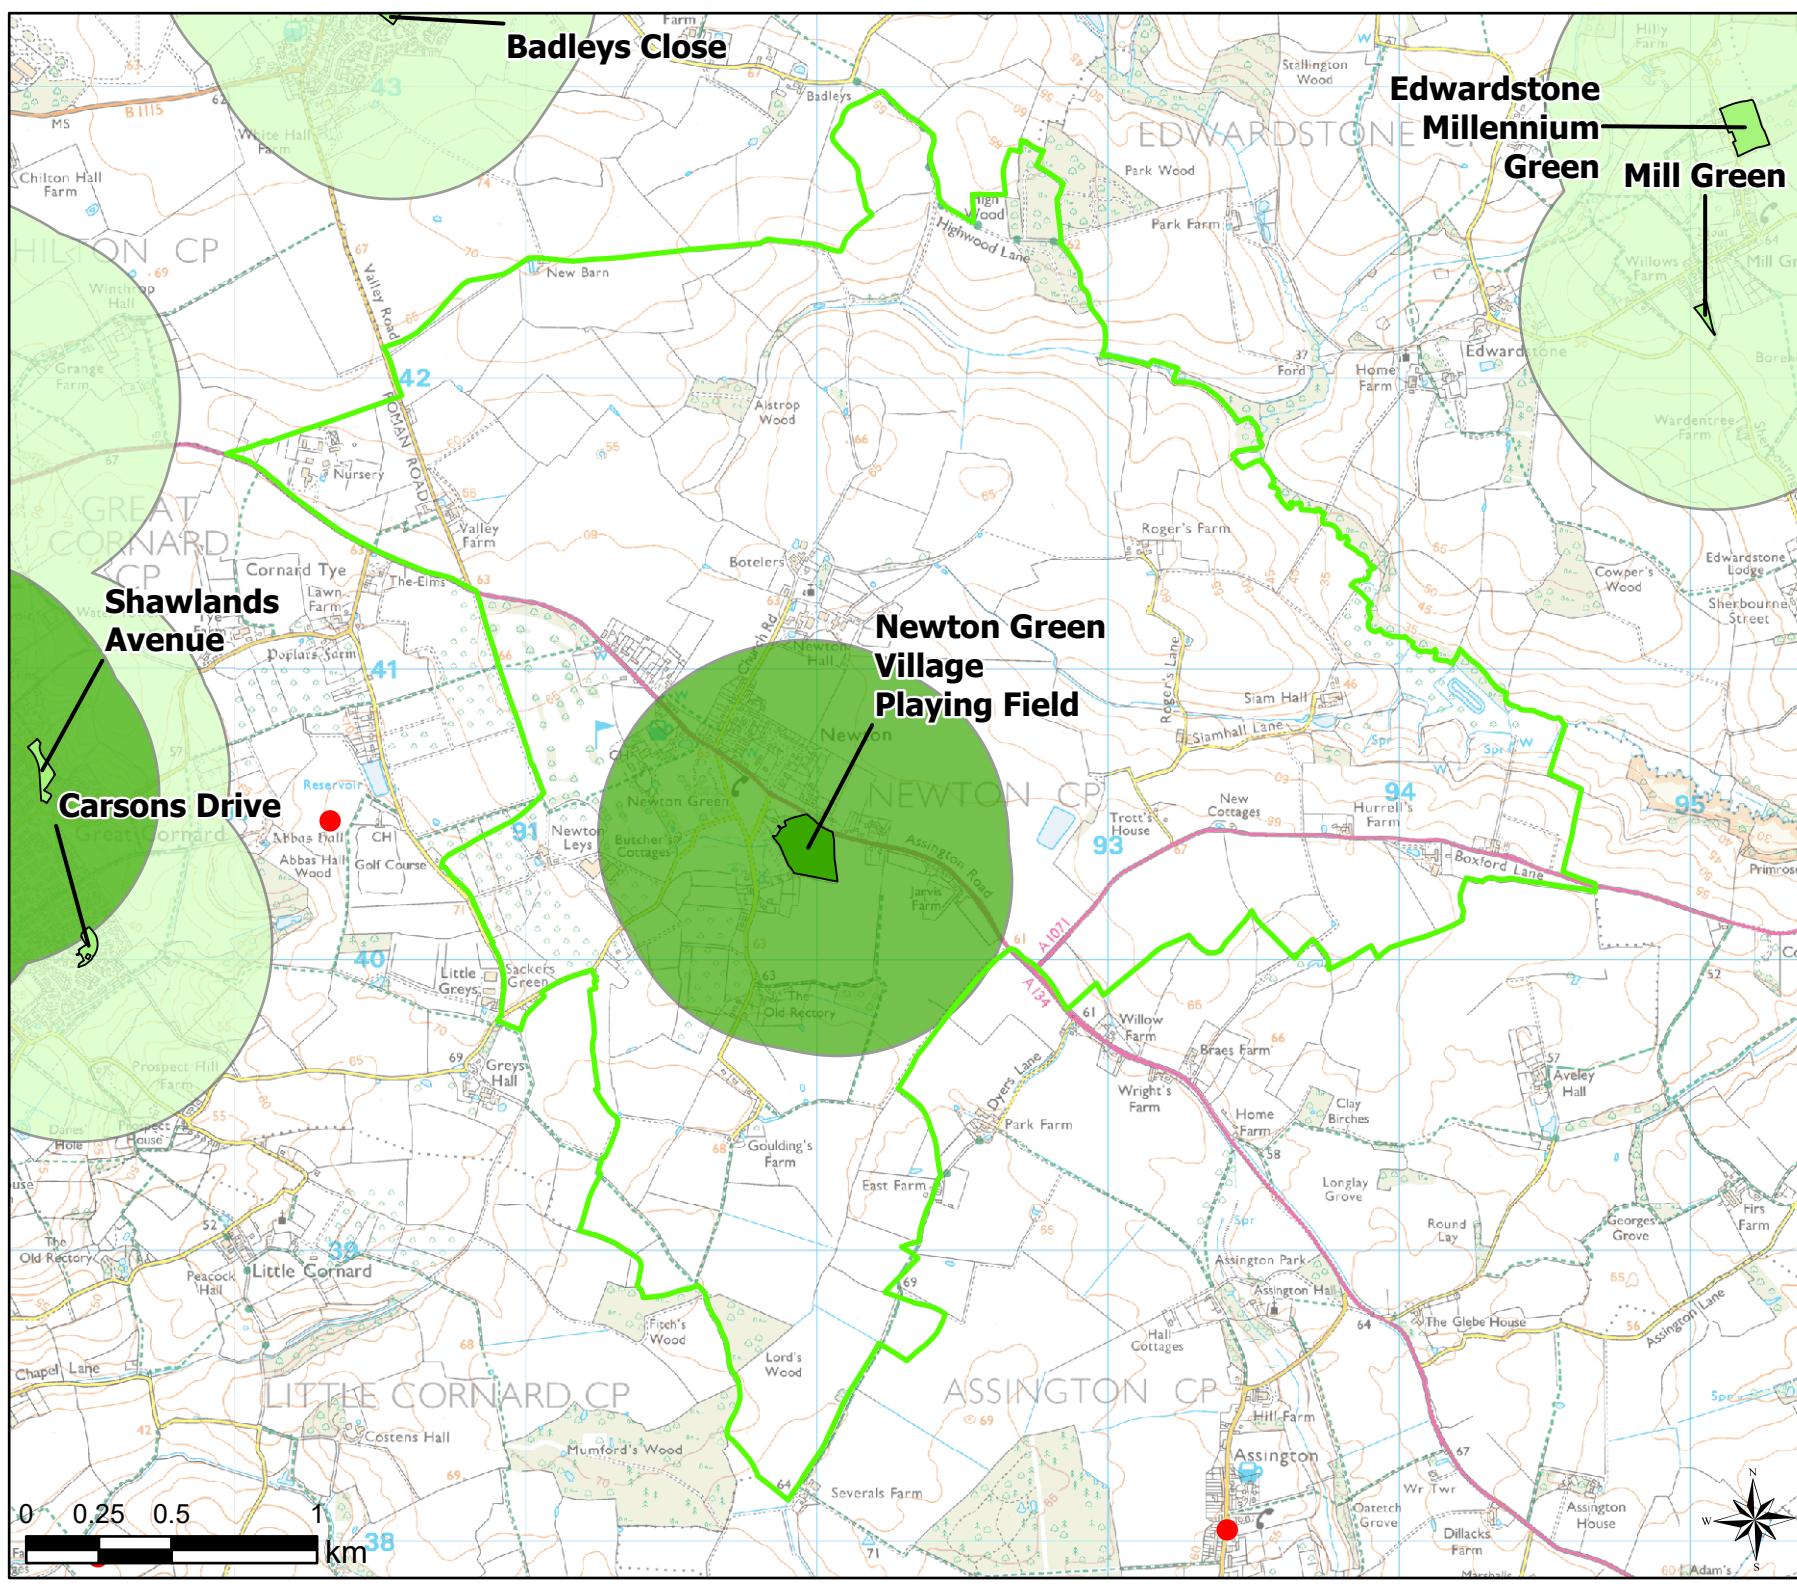

Newton
Access to Parks, Recreation
Grounds and Amenity

Legend

- 2011 OA Outside Buffer
- 600m Buffer: Parks and Recreation Grounds
- 600m Buffer: Amenity Greenspace

OpenSpace

Typology

- Amenity Greenspace
- Parks and Recreation Grounds

Parish Boundary

- Pass Standard

Open Space Study

Scale: 1:26,000

Map Produced on: 13/05/2019