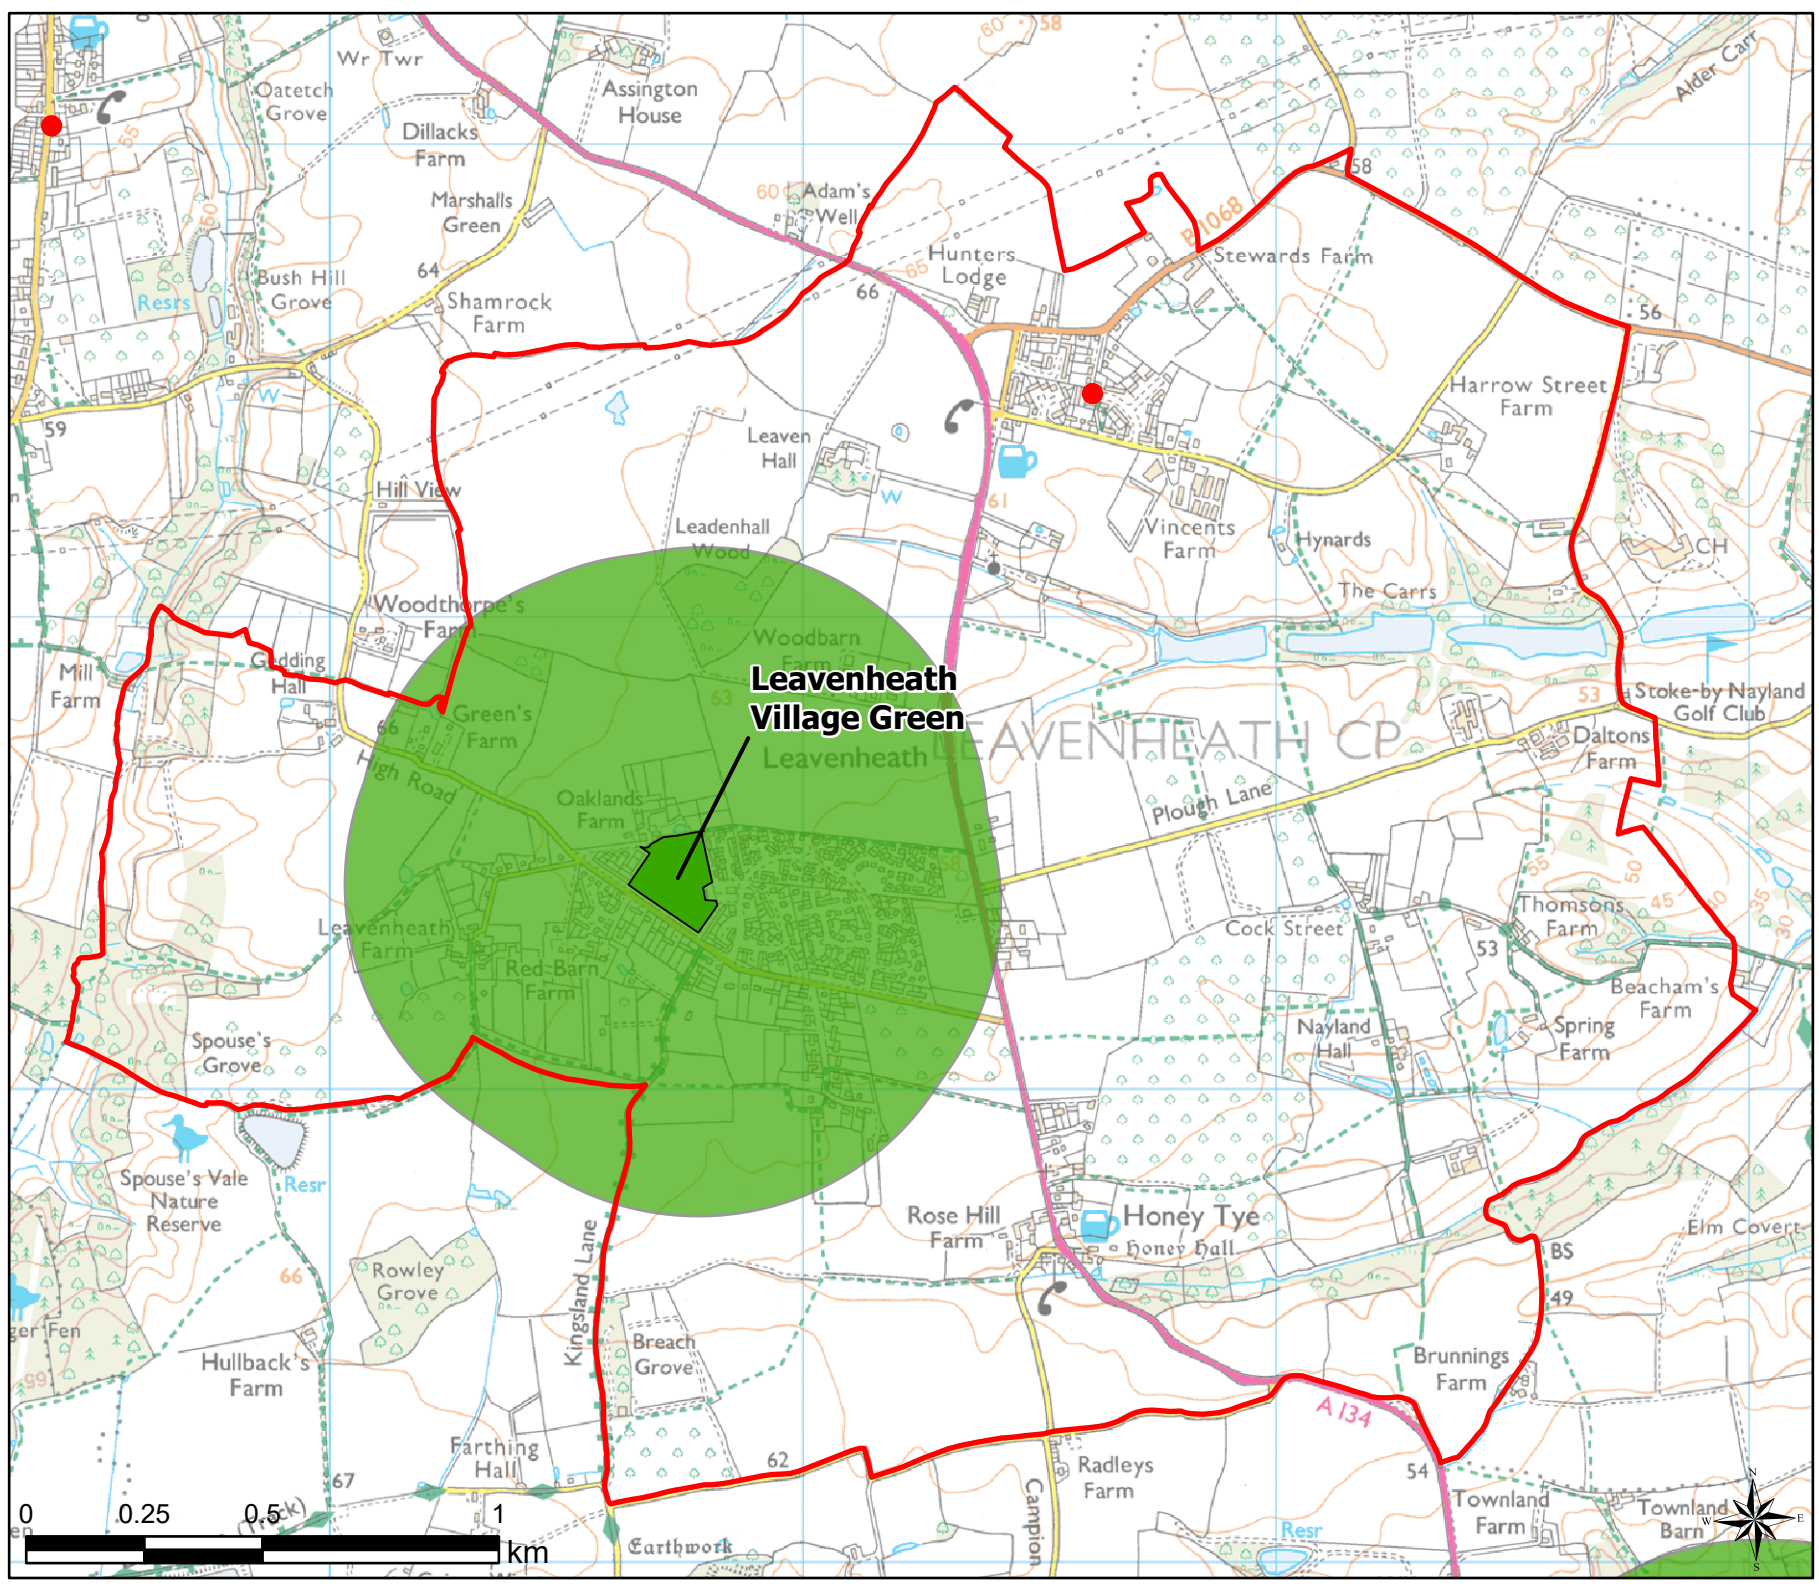

Leavenheath Access to Parks, Recreation Grounds and Amenity

Legend

- 2011 OA Outside Buffer
- 600m Buffer: Parks and Recreation Grounds

OpenSpace Typology

- Parks and Recreation Grounds

Parish Boundary

- Shortfall

Open Space Study

Scale: 1:16,000

Map Produced on: 13/05/2019