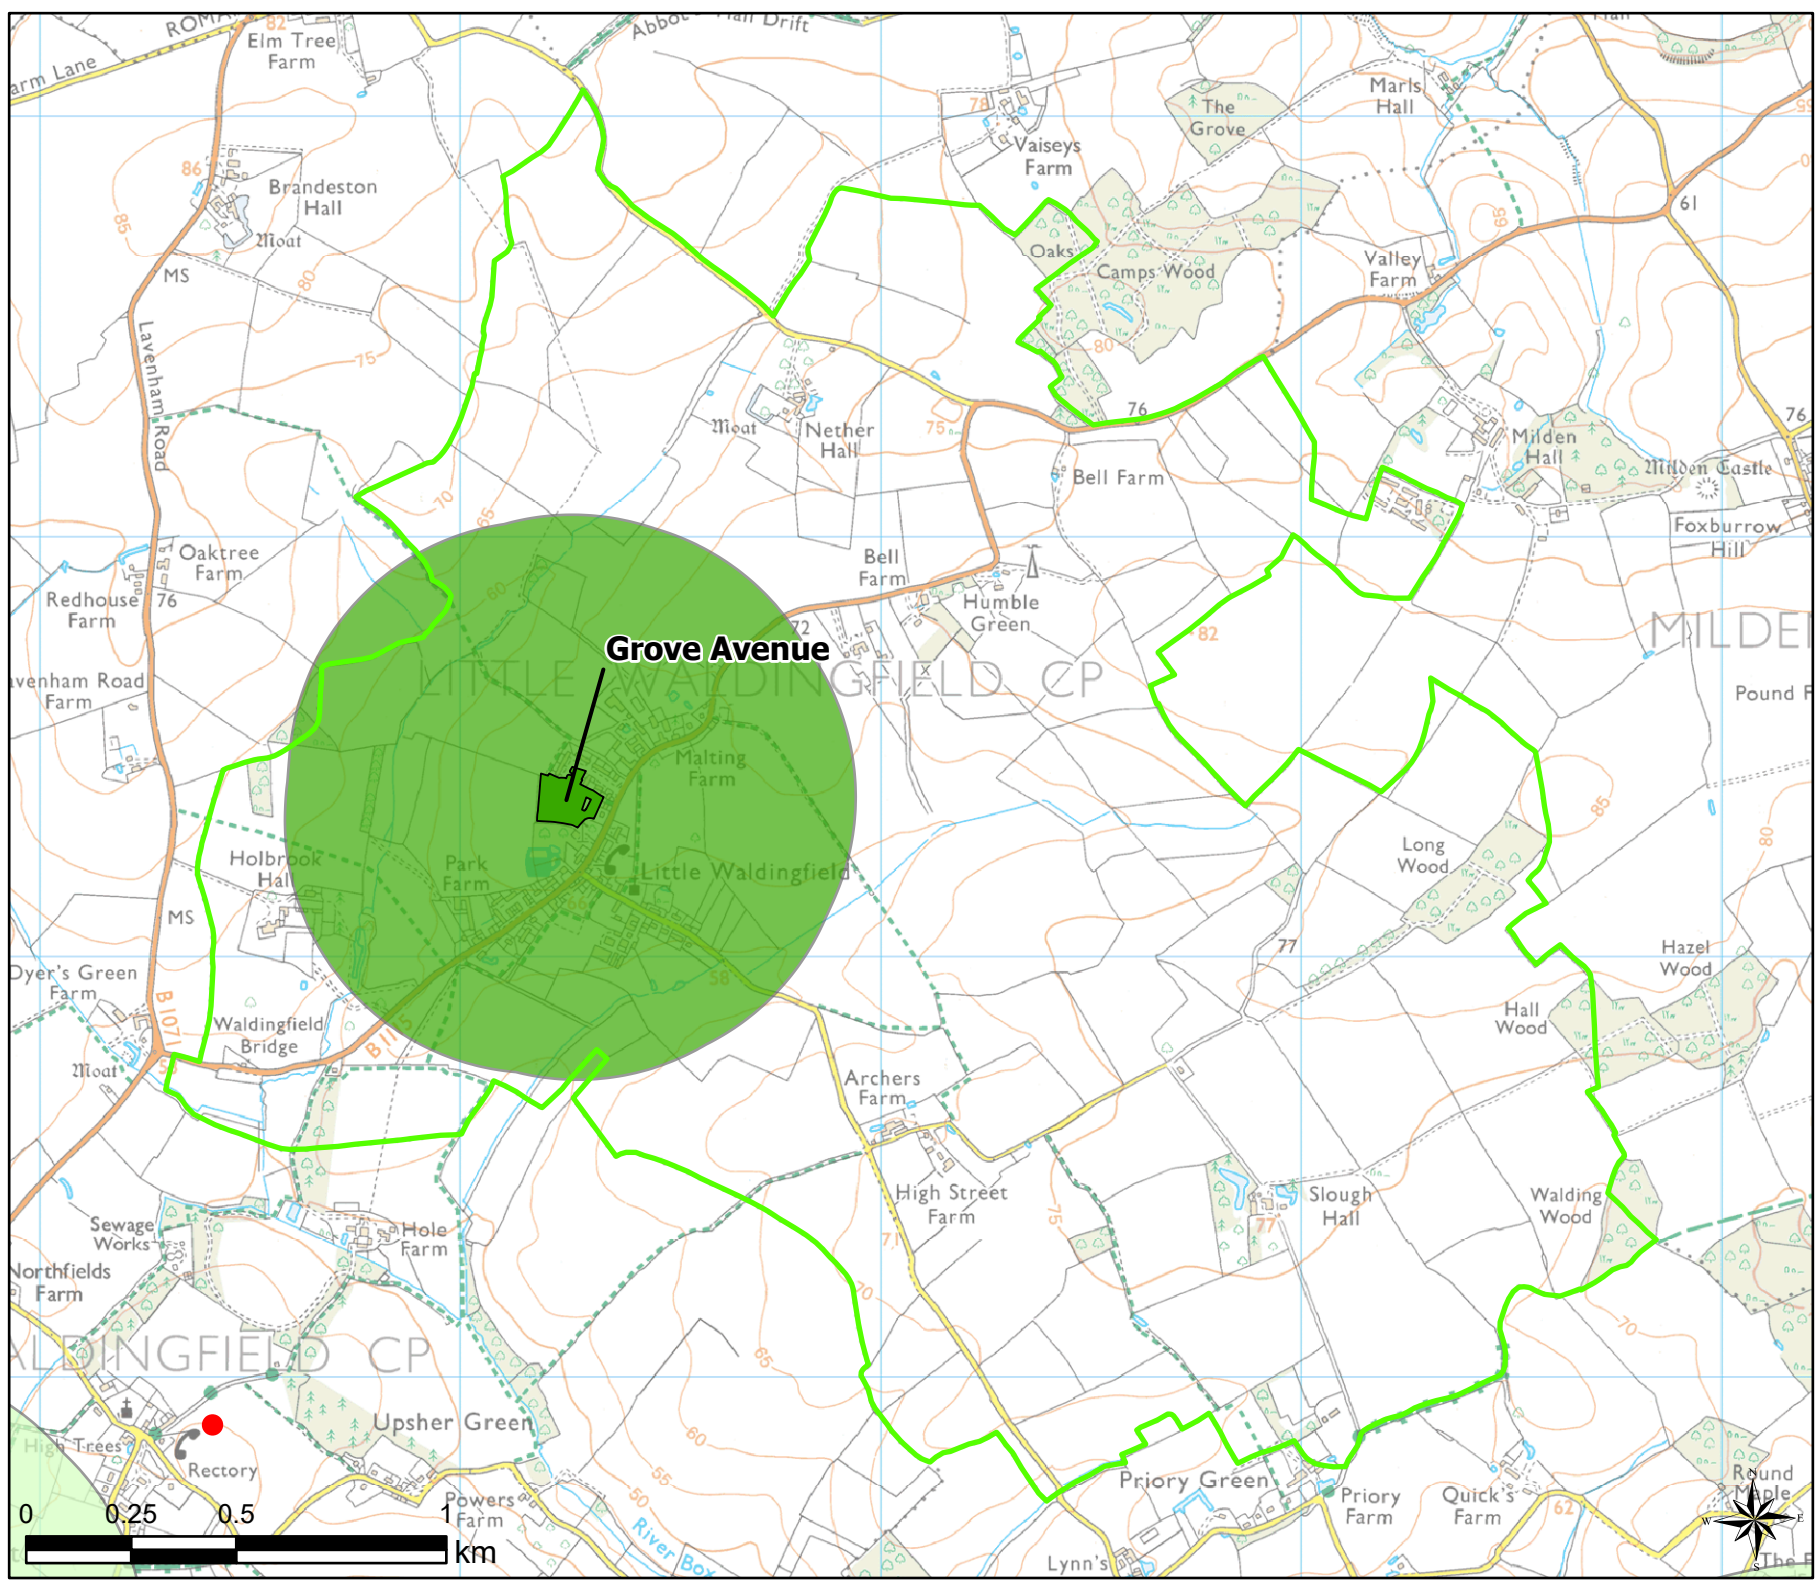

Little Waldingfield Access to Parks, Recreation Grounds and Amenity

Legend

- 2011 OA Outside Buffer
- 600m Buffer: Parks and Recreation Grounds
- 600m Buffer: Amenity Greenspace

OpenSpace Typology

- Parks and Recreation Grounds

Parish Boundary

- Pass Standard

Open Space Study

Scale: 1:18,000

Map Produced on: 13/05/2019