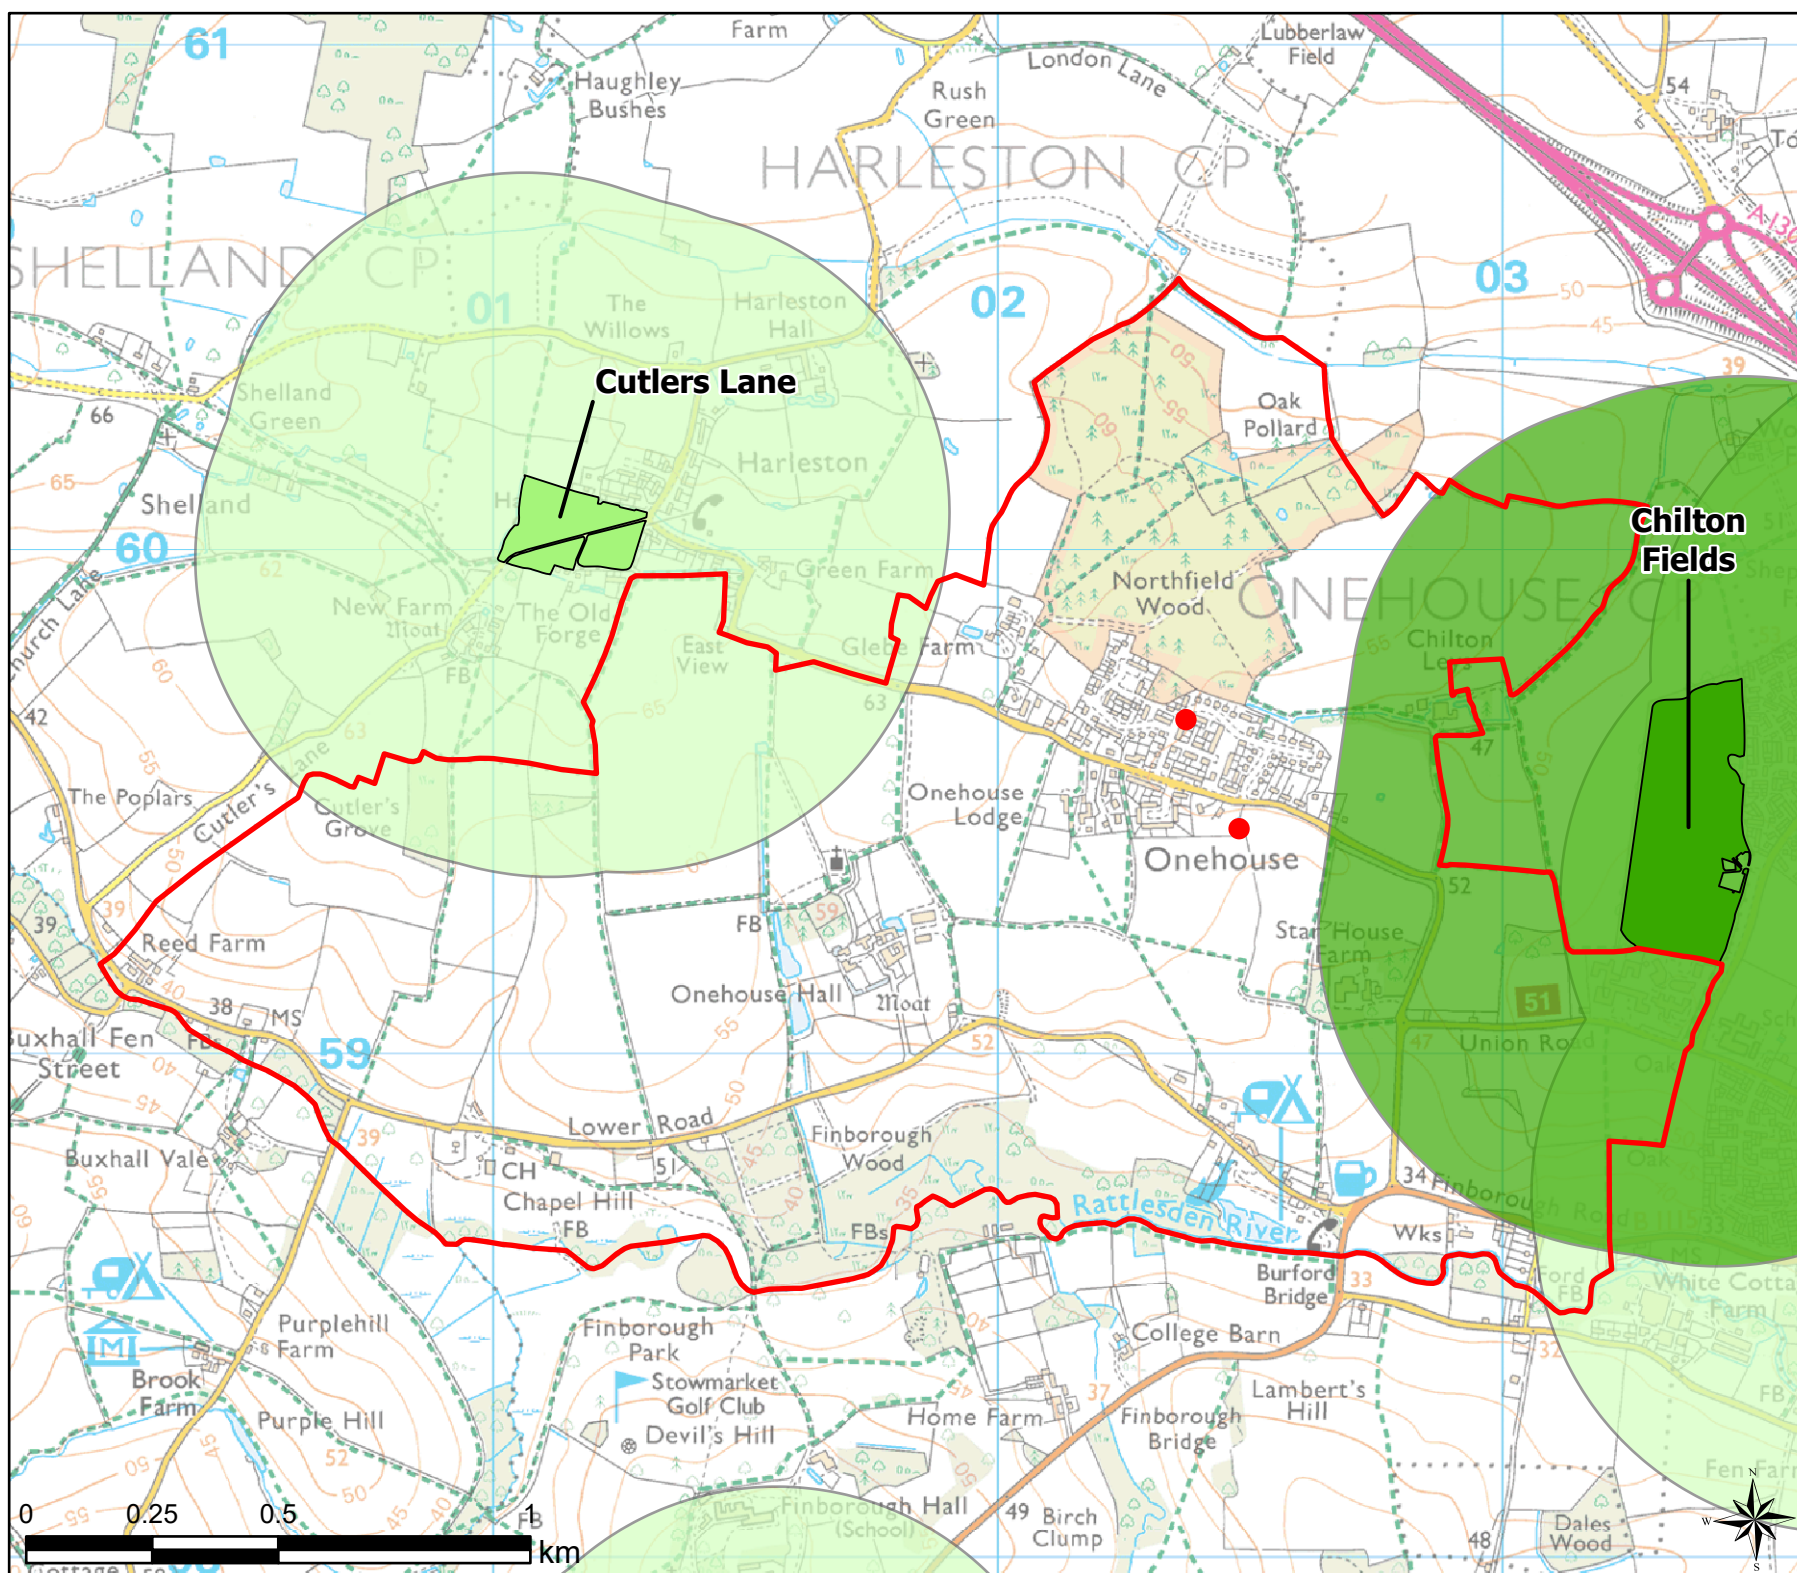

- Amenity Greenspace
- Parks and Recreation Grounds

Parish Boundary

- Shortfall

Open Space Study

Scale: 1:25,000

Map Produced on: 13/05/2019

Onehouse
Access to Parks, Recreation
Grounds and Amenity

Legend

Scale: 1:15,000

Map Produced on: 13/05/2019