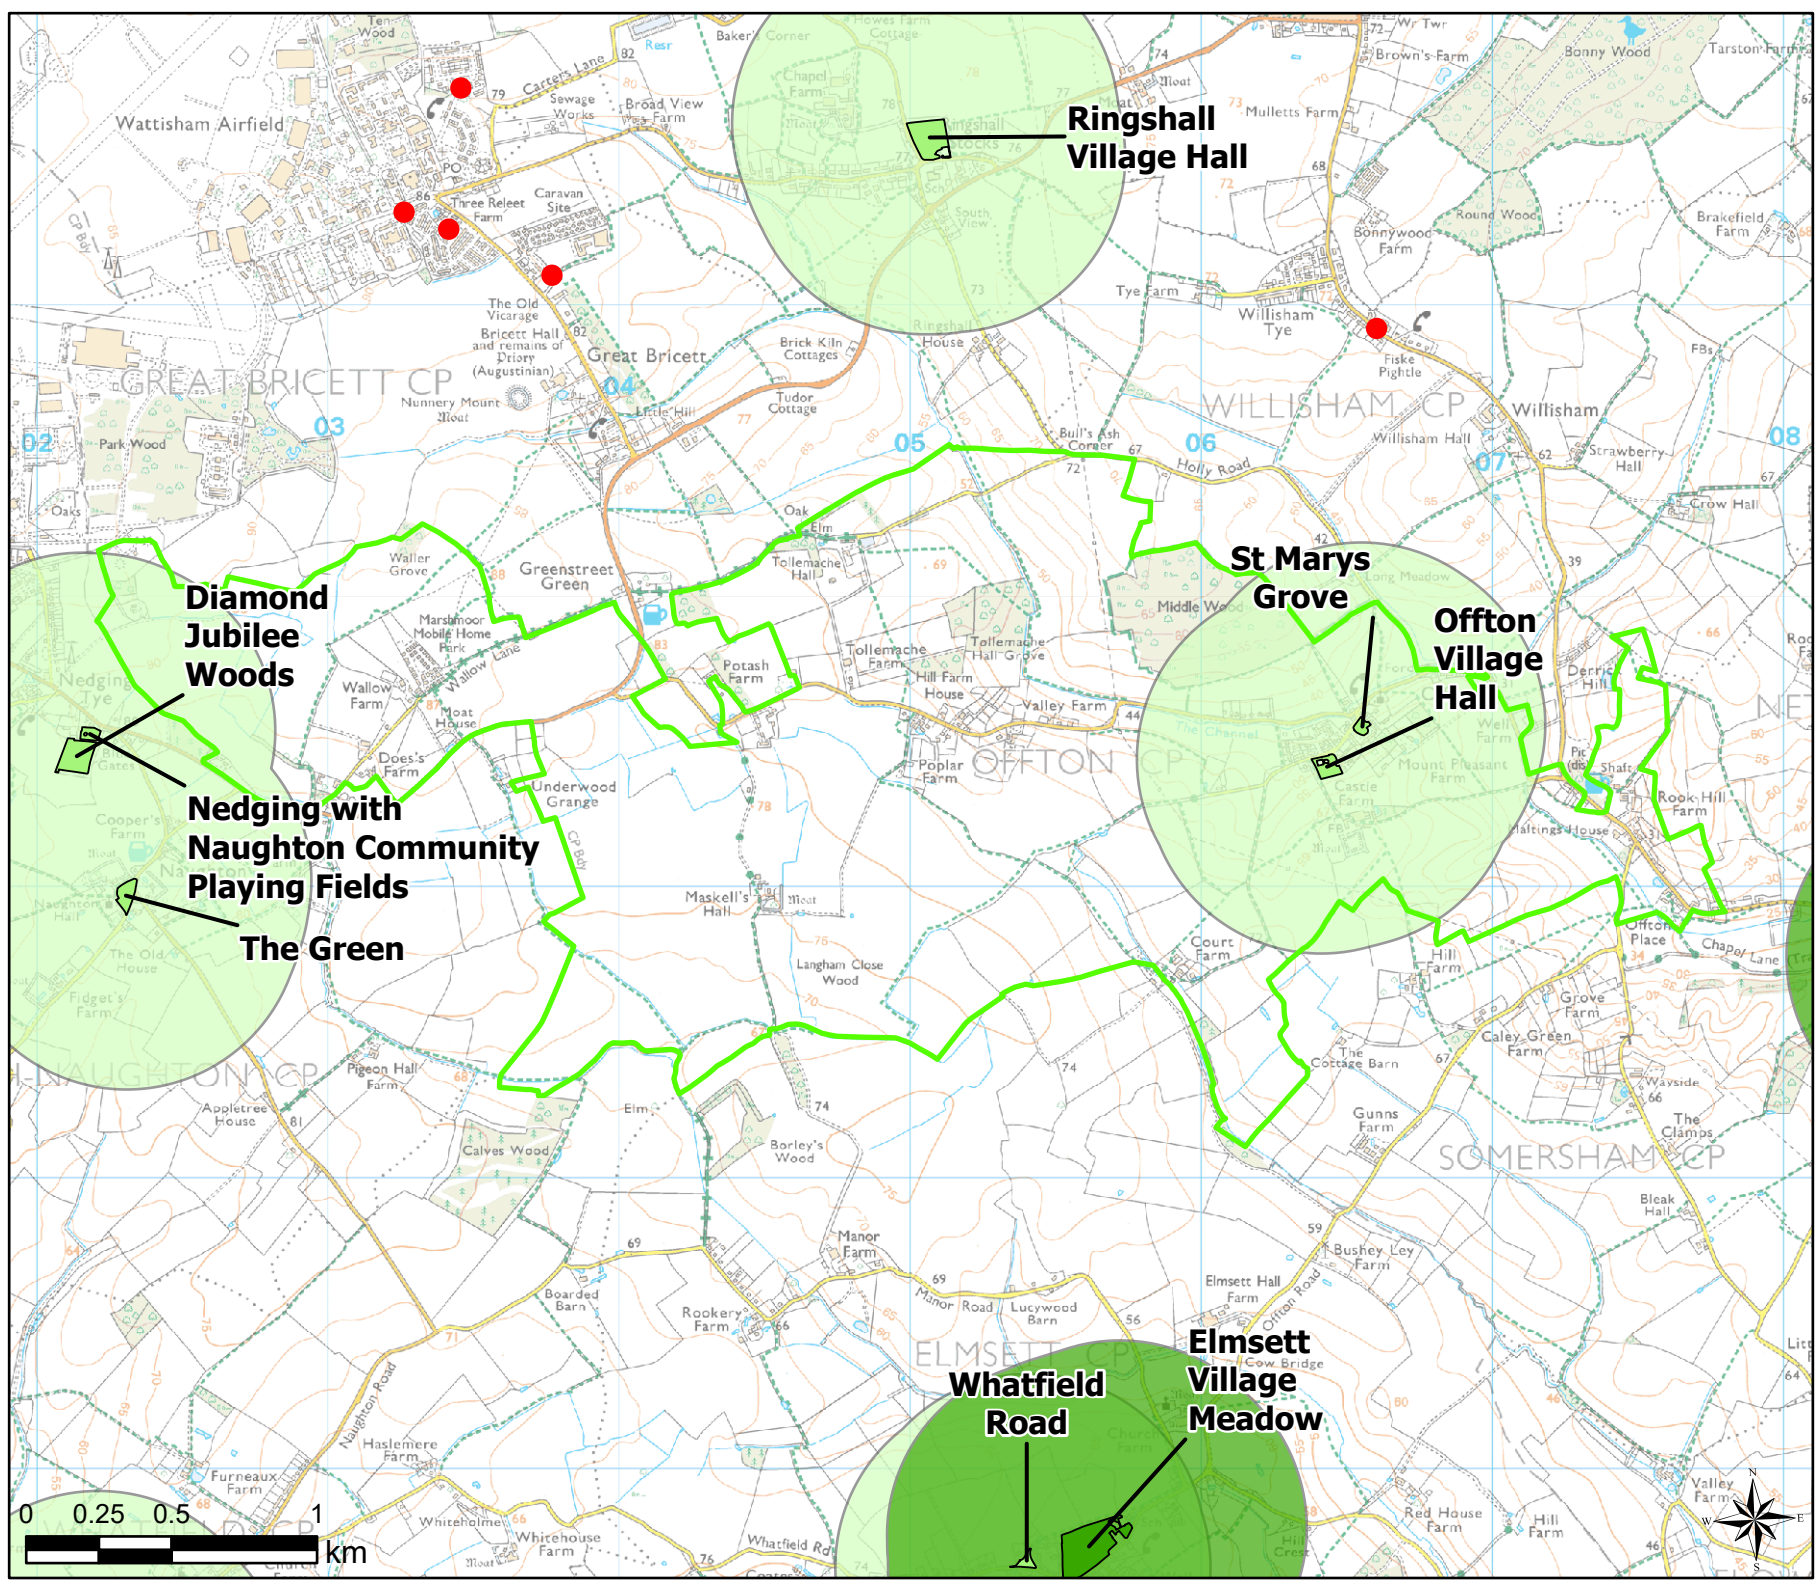

Offton
Access to Parks, Recreation
Grounds and Amenity

Legend

- 2011 OA Outside Buffer
- 600m Buffer: Parks and Recreation Grounds
- 600m Buffer: Amenity Greenspace

OpenSpace

Typology

- Amenity Greenspace
- Parks and Recreation Grounds

Parish Boundary

- Pass Standard

Open Space Study

Scale: 1:26,000

Map Produced on: 13/05/2019