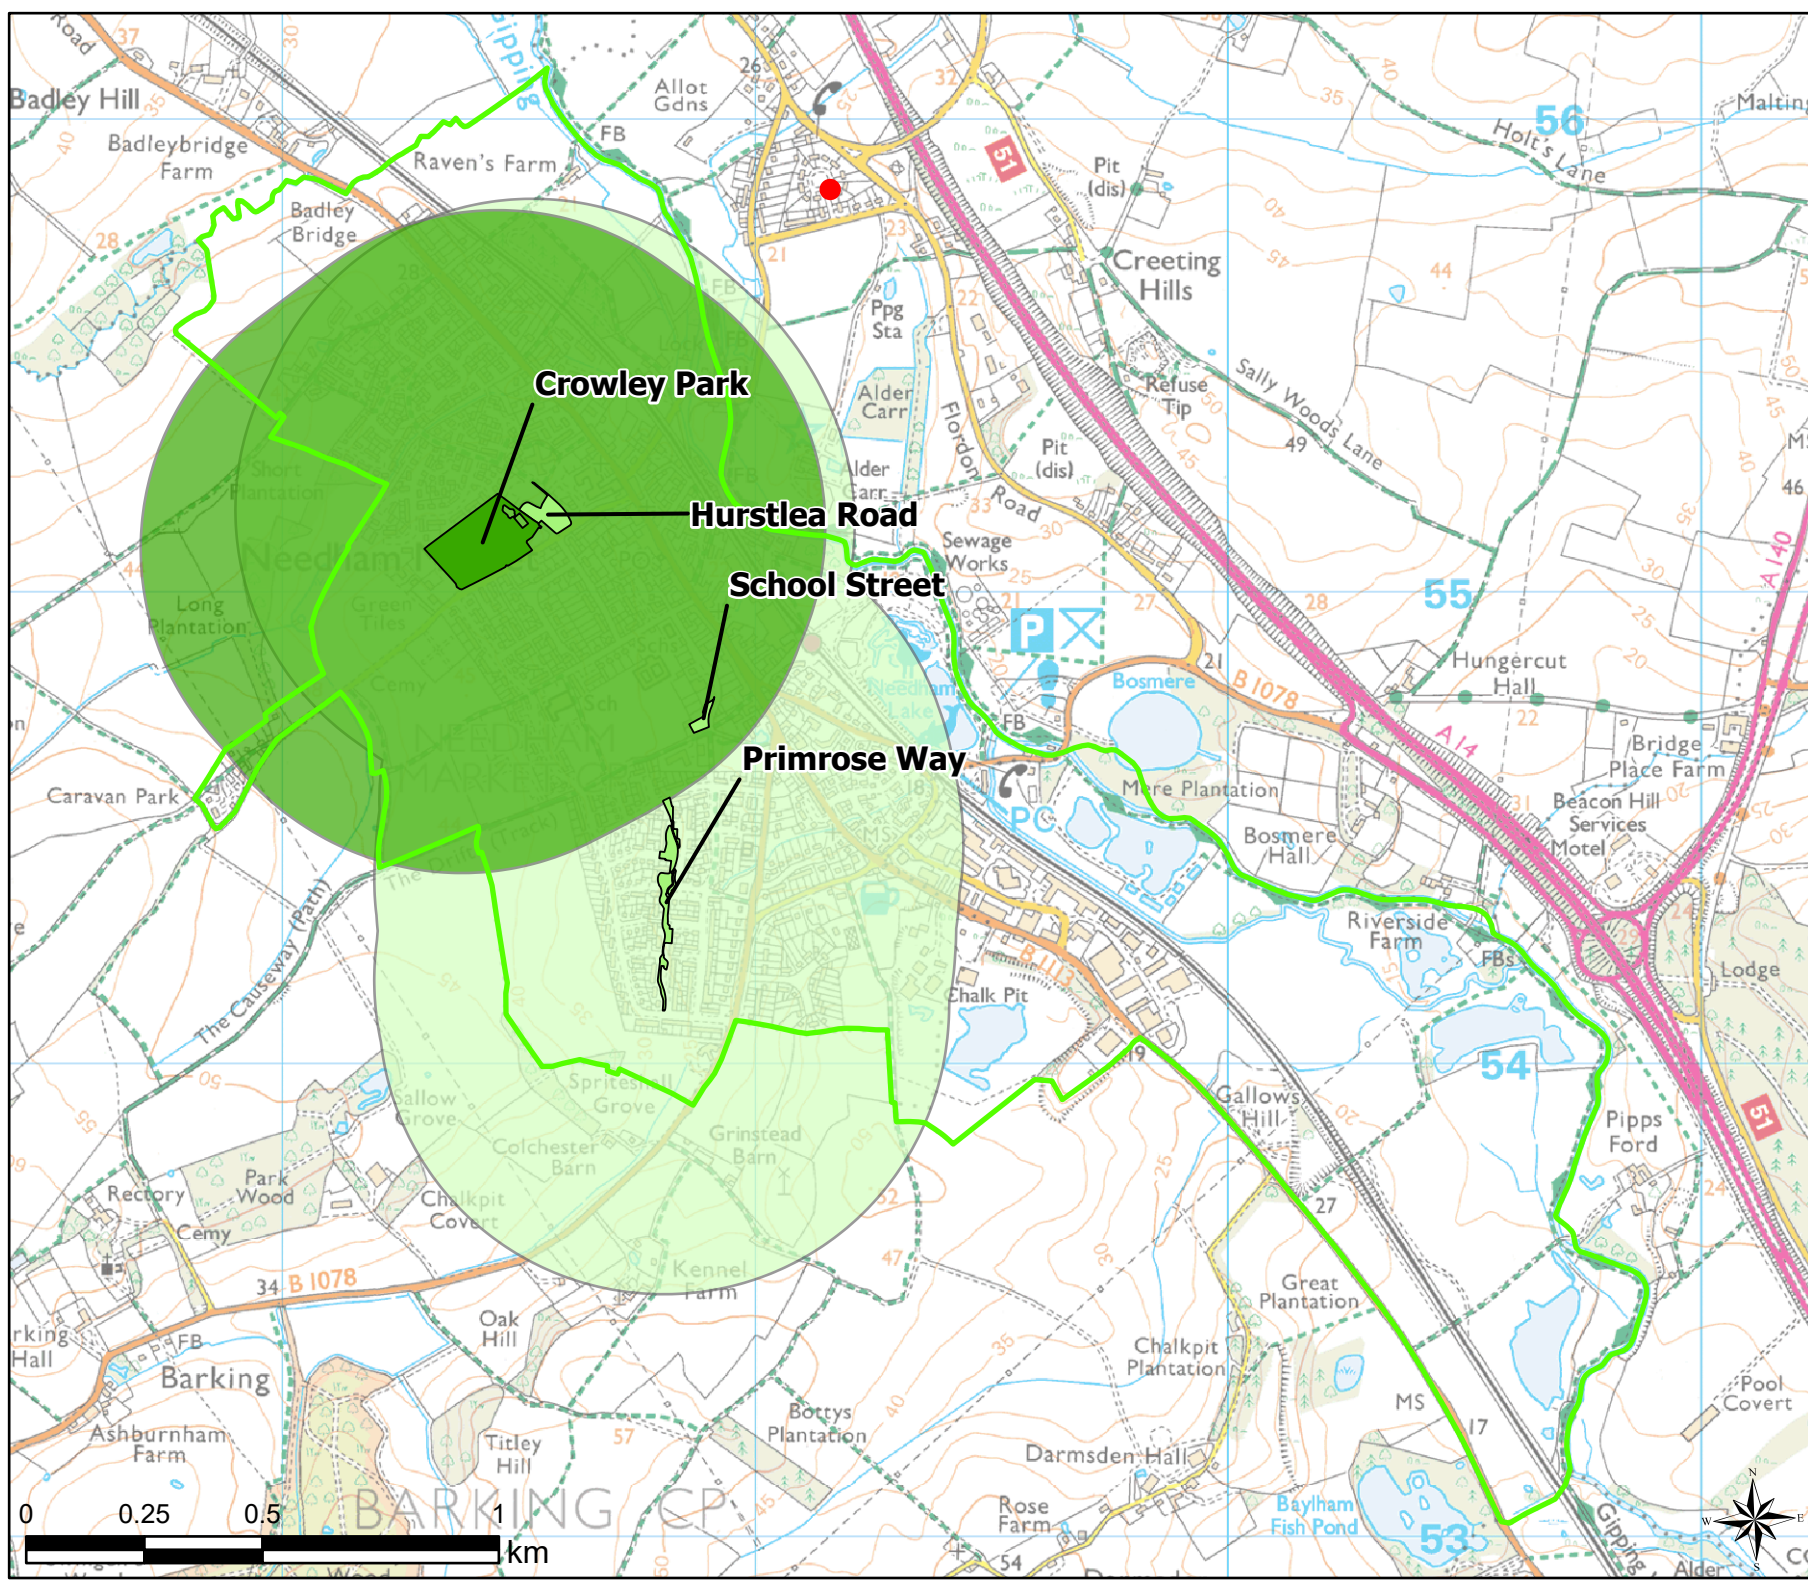

Needham Market Access to Parks, Recreation Grounds and Amenity

Legend

- 2011 OA Outside Buffer
- 600m Buffer: Parks and Recreation Grounds
- 600m Buffer: Amenity Greenspace

OpenSpace Typology

- Amenity Greenspace
- Parks and Recreation Grounds

Parish Boundary

- Pass Standard

Open Space Study

Scale: 1:16,000

Map Produced on: 13/05/2019