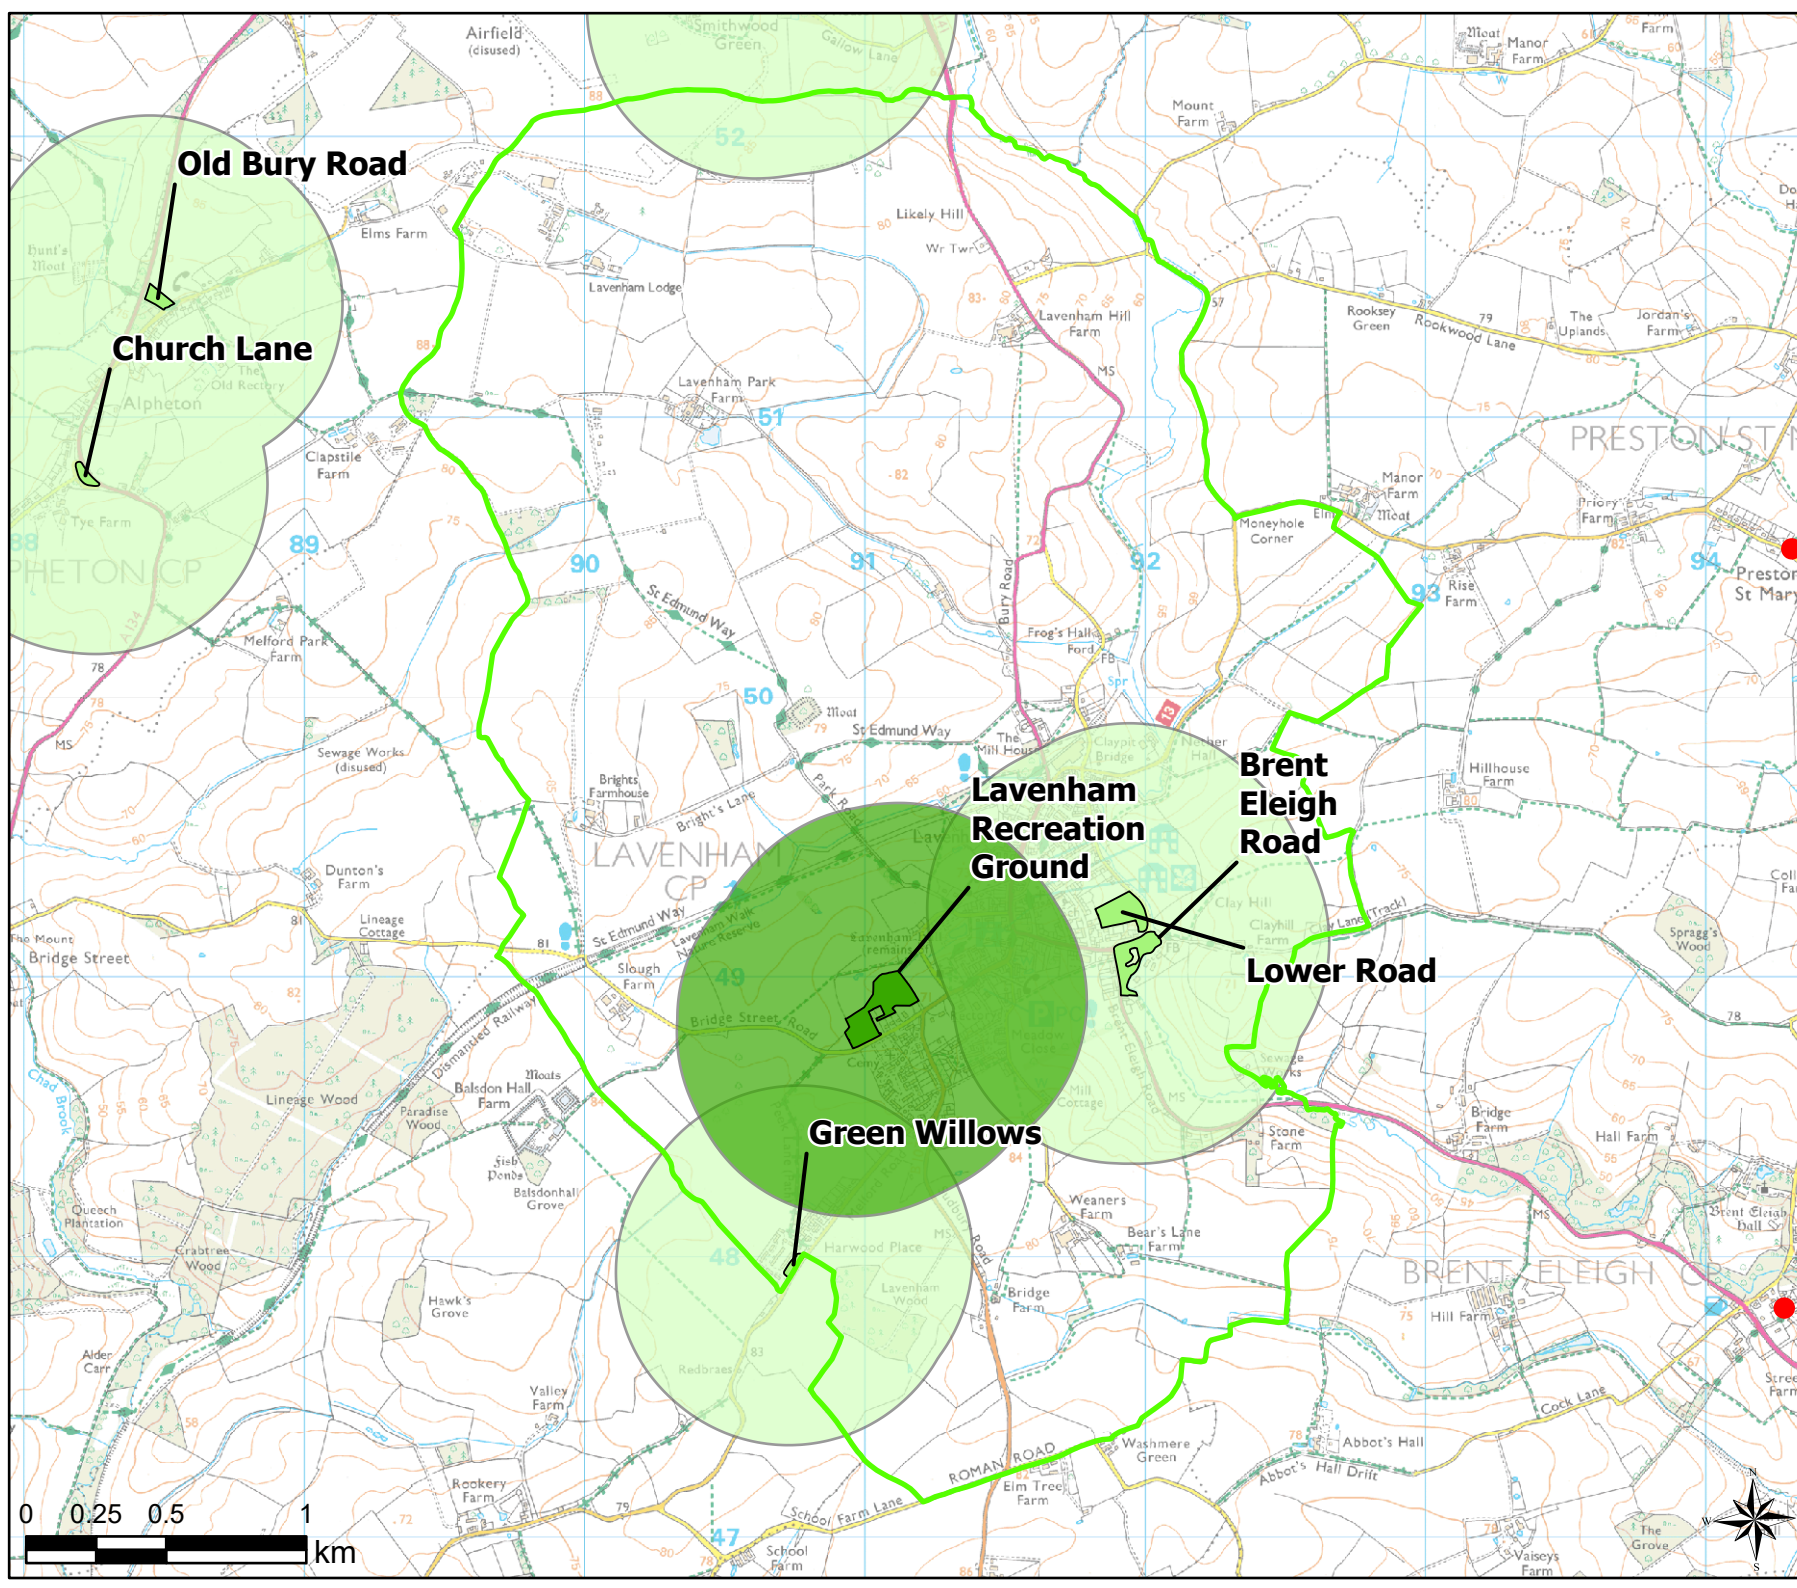

Lavenham
Access to Parks, Recreation
Grounds and Amenity

Legend

- 2011 OA Outside Buffer
- 600m Buffer: Parks and Recreation Grounds
- 600m Buffer: Amenity Greenspace

OpenSpace
Typology

- Amenity Greenspace
- Parks and Recreation Grounds

Parish Boundary
 Pass Standard

Open Space Study

Scale: 1:27,000

Map Produced on: 13/05/2019