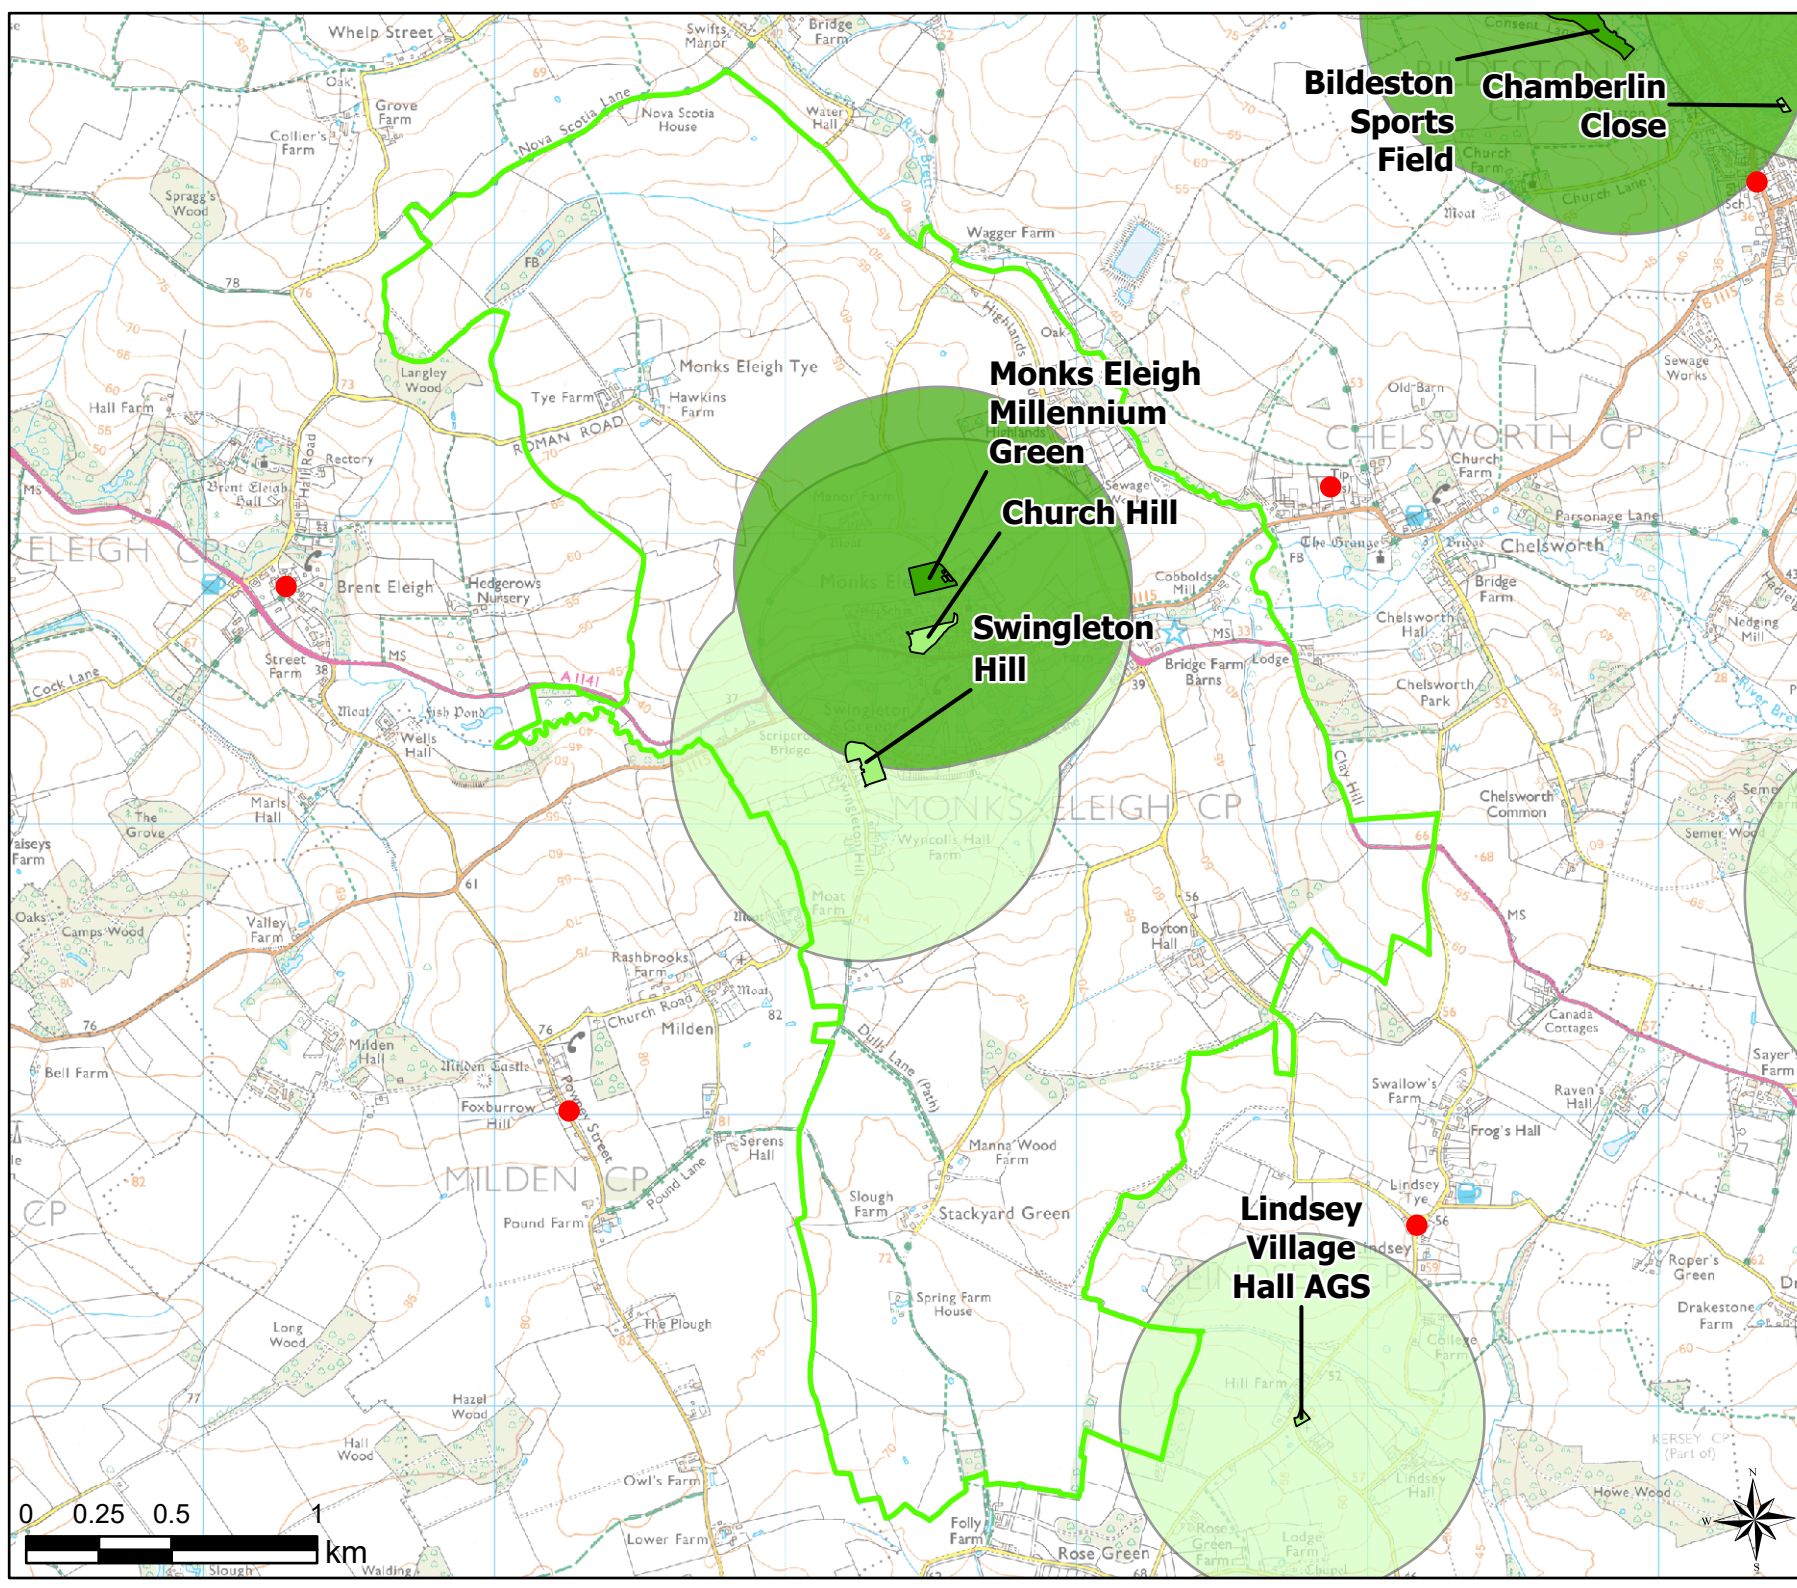

Monks Eleigh
Access to Parks, Recreation
Grounds and Amenity

Legend

- 2011 OA Outside Buffer
- 600m Buffer: Parks and Recreation Grounds
- 600m Buffer: Amenity Greenspace
- OpenSpace
- Typology
- Amenity Greenspace
- Parks and Recreation Grounds
- Parish Boundary
- Pass Standard

Open Space Study

Scale: 1:26,000

Map Produced on: 13/05/2019