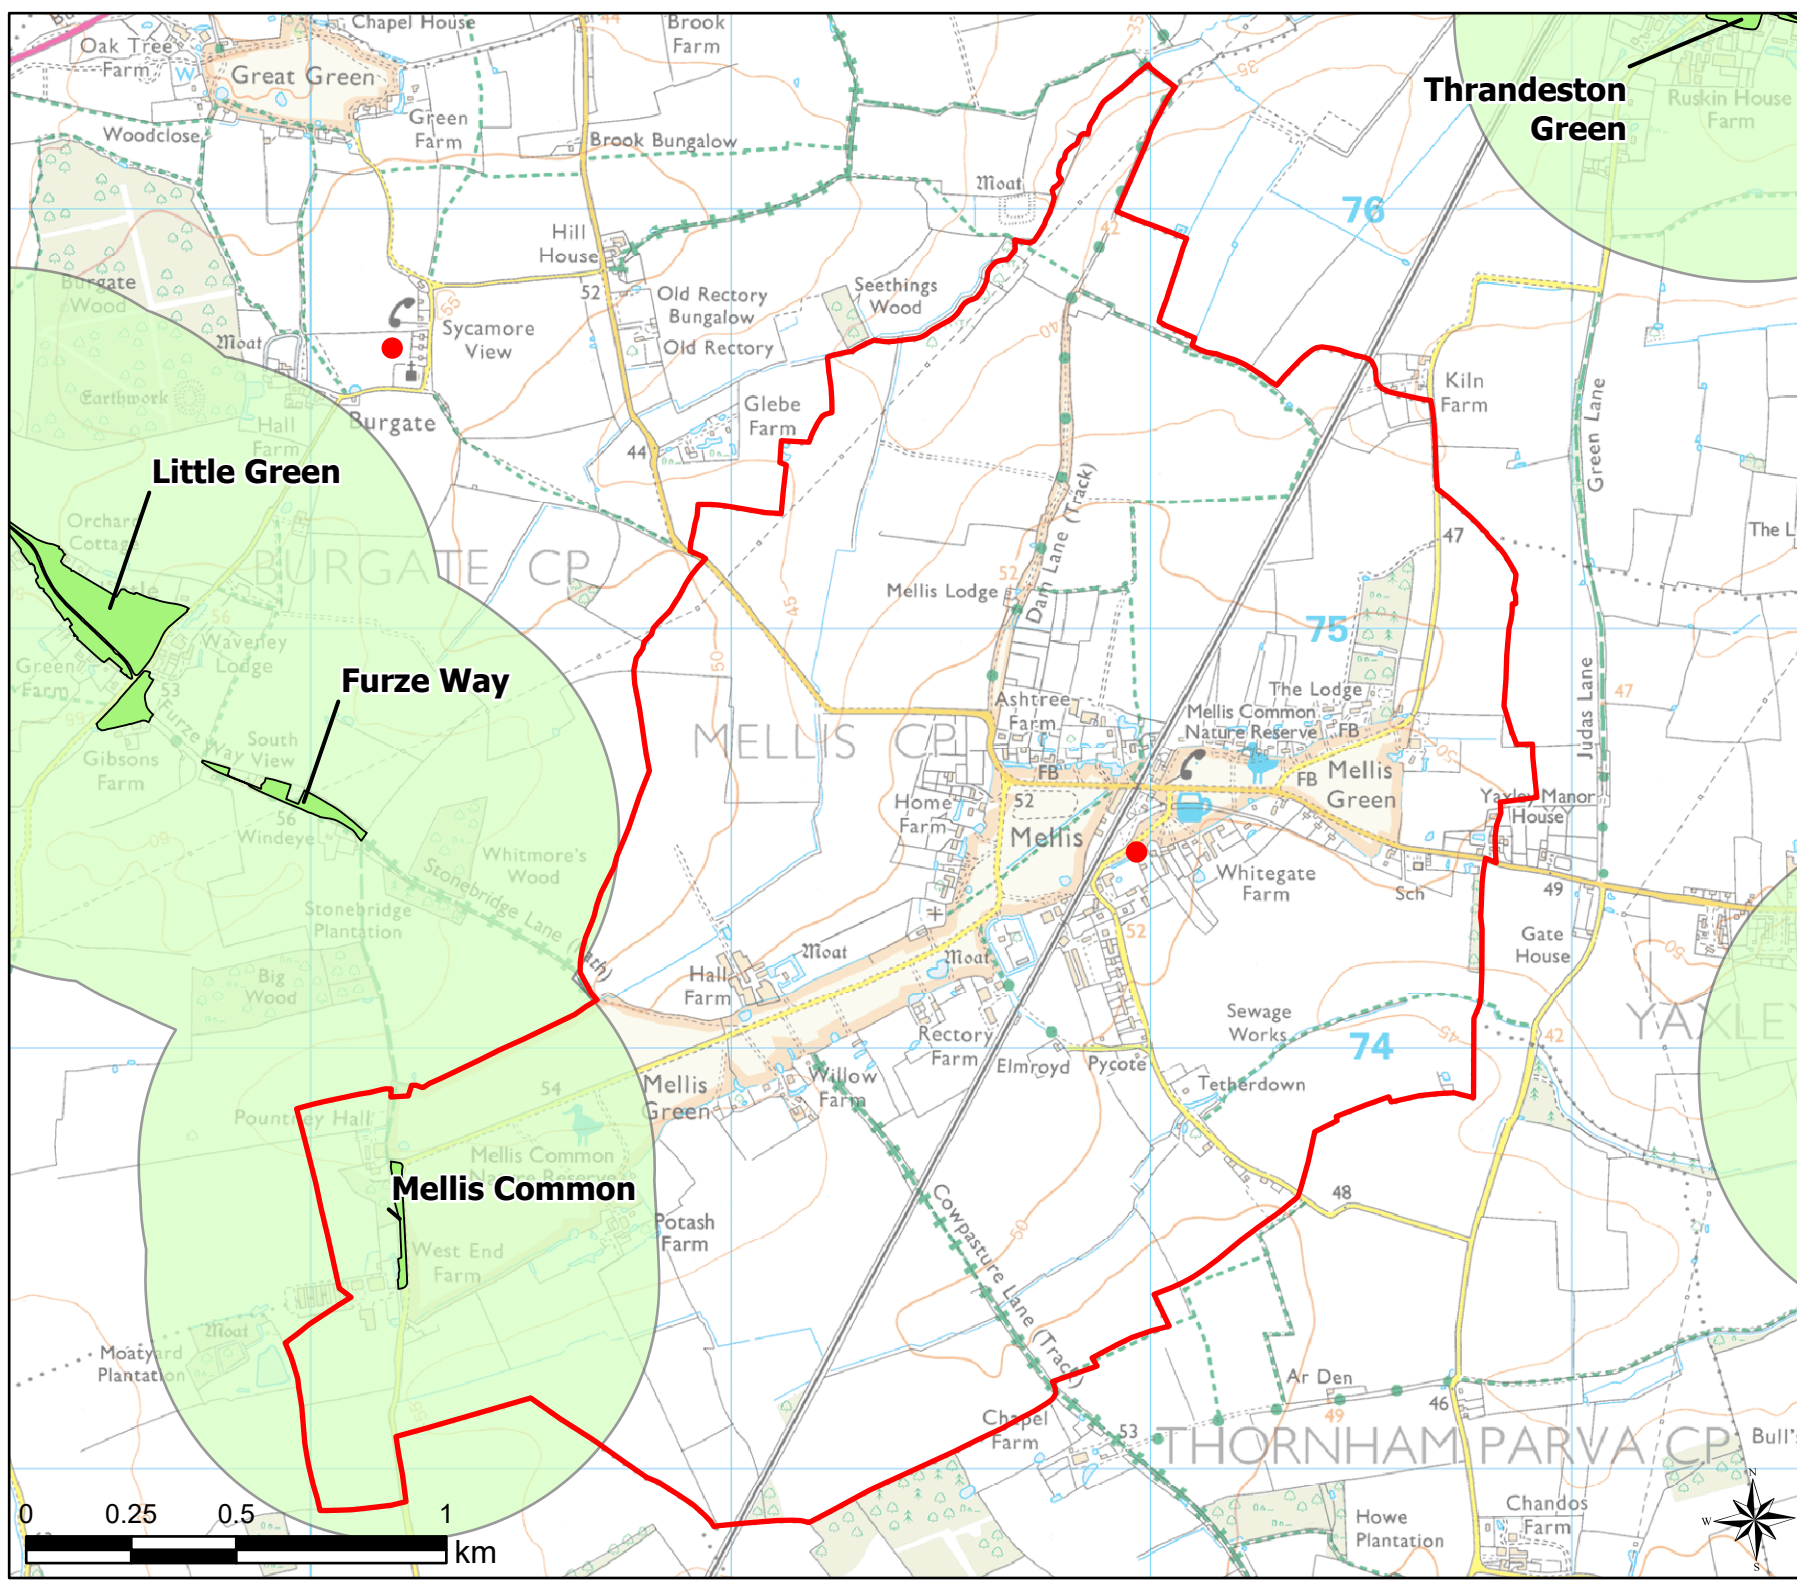

Mellis
Access to Parks, Recreation Grounds and Amenity

Legend

- 2011 OA Outside Buffer
- 600m Buffer: Amenity Greenspace

OpenSpace
Typology

- Amenity Greenspace

Parish Boundary

- Shortfall

Open Space Study

Scale: 1:18,000

Map Produced on: 13/05/2019