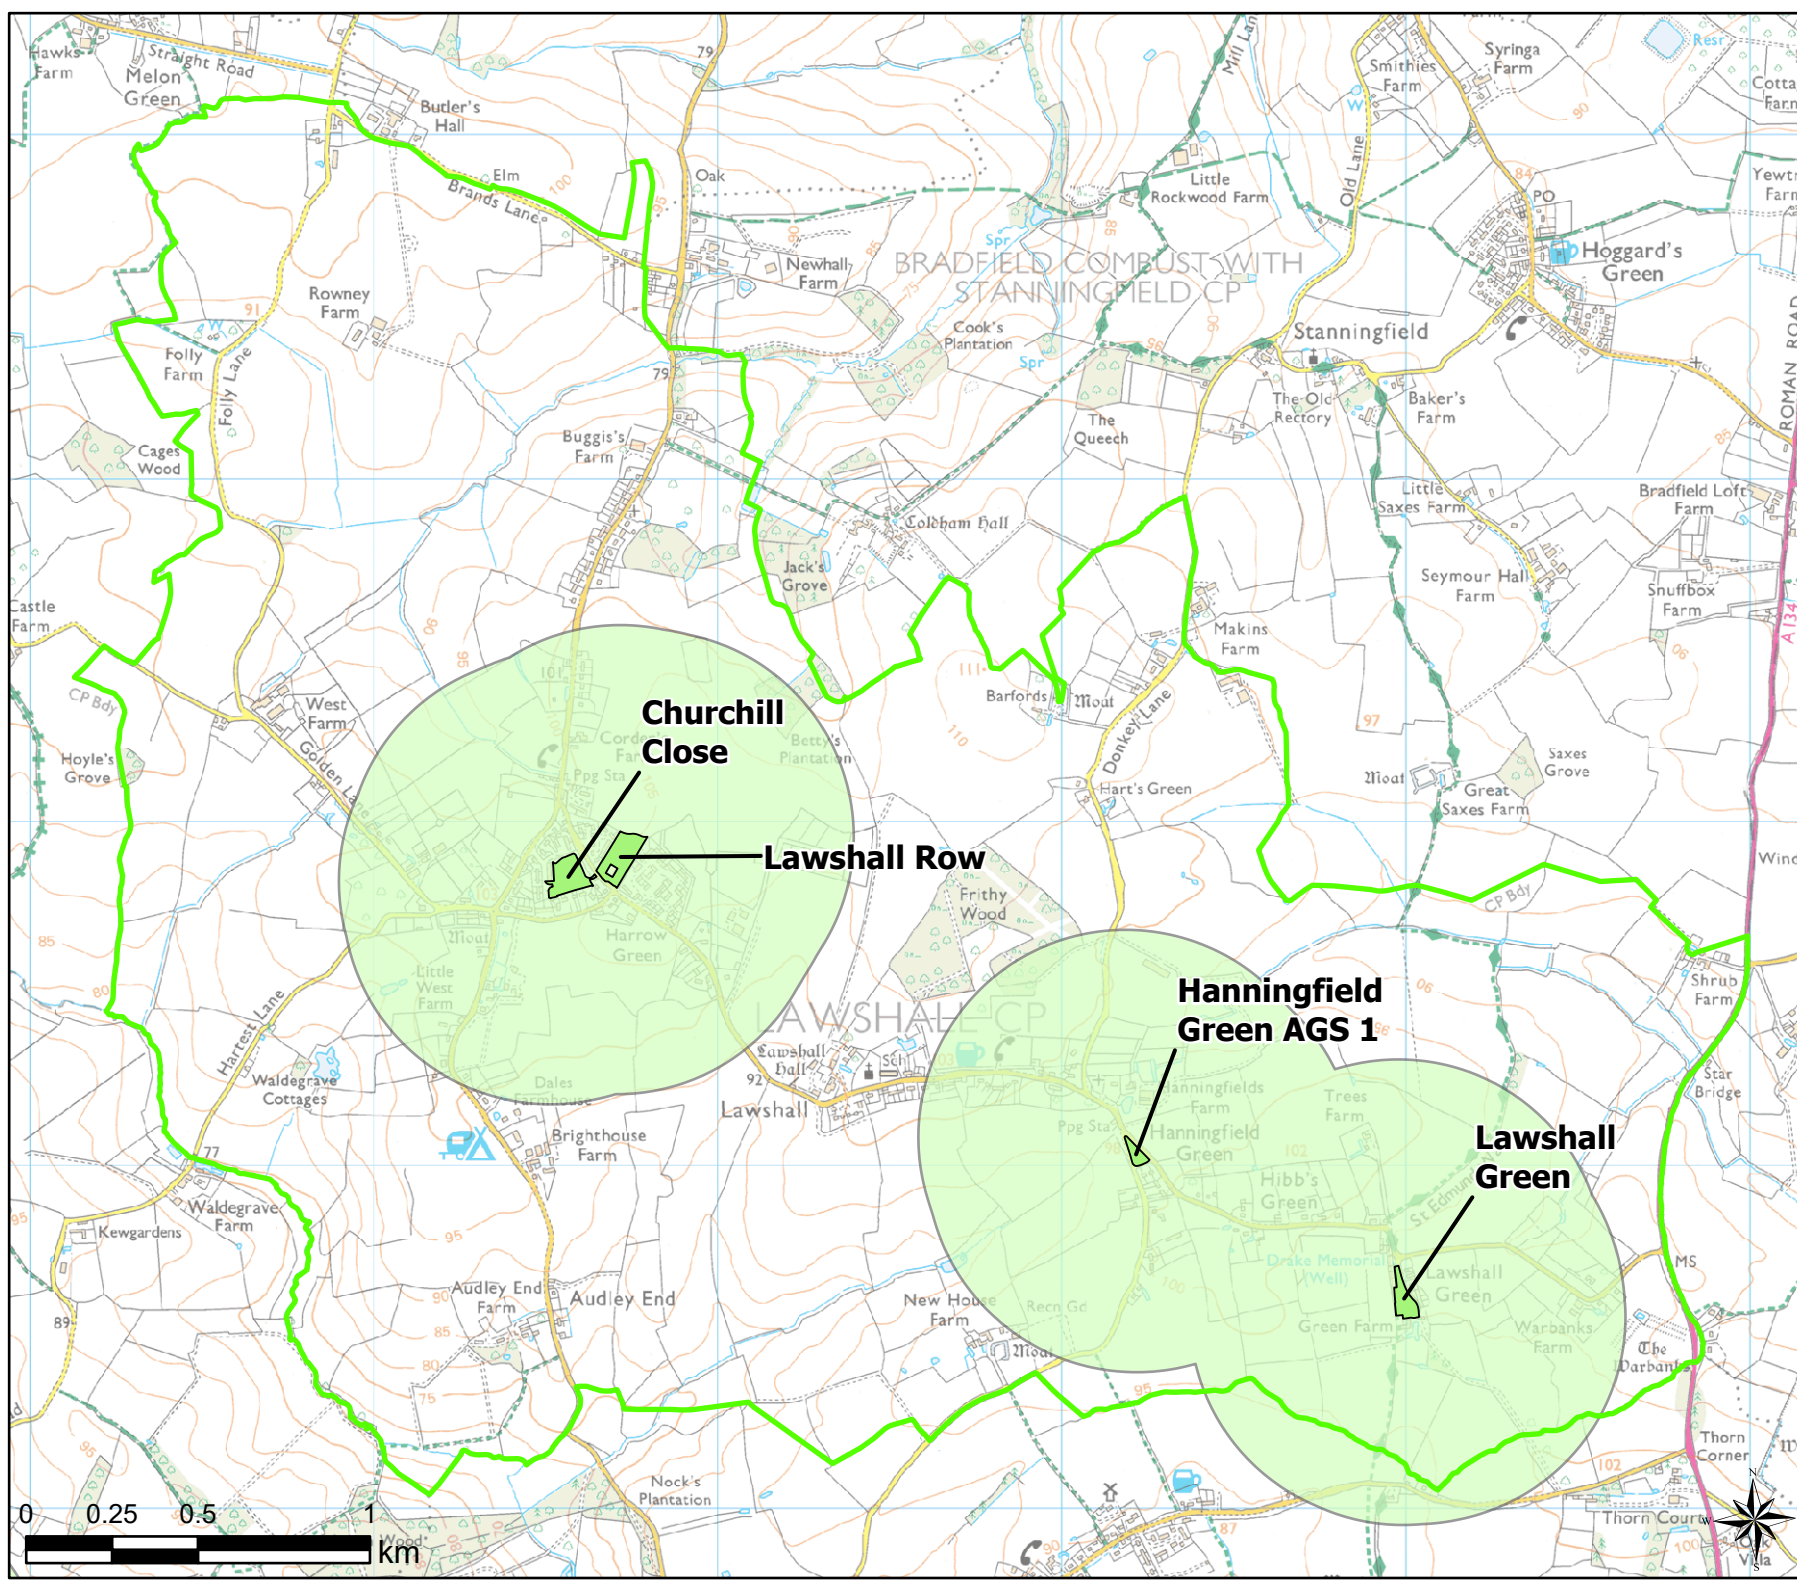

Parish Boundary
 Pass Standard

Open Space Study

Scale: 1:27,000

Map Produced on: 13/05/2019

Lawshall
Access to Parks, Recreation
Grounds and Amenity

Legend

- 2011 OA Outside Buffer
- 600m Buffer: Amenity Greenspace
- OpenSpace
- Typology
- Amenity Greenspace
- Parish Boundary
- Pass Standard