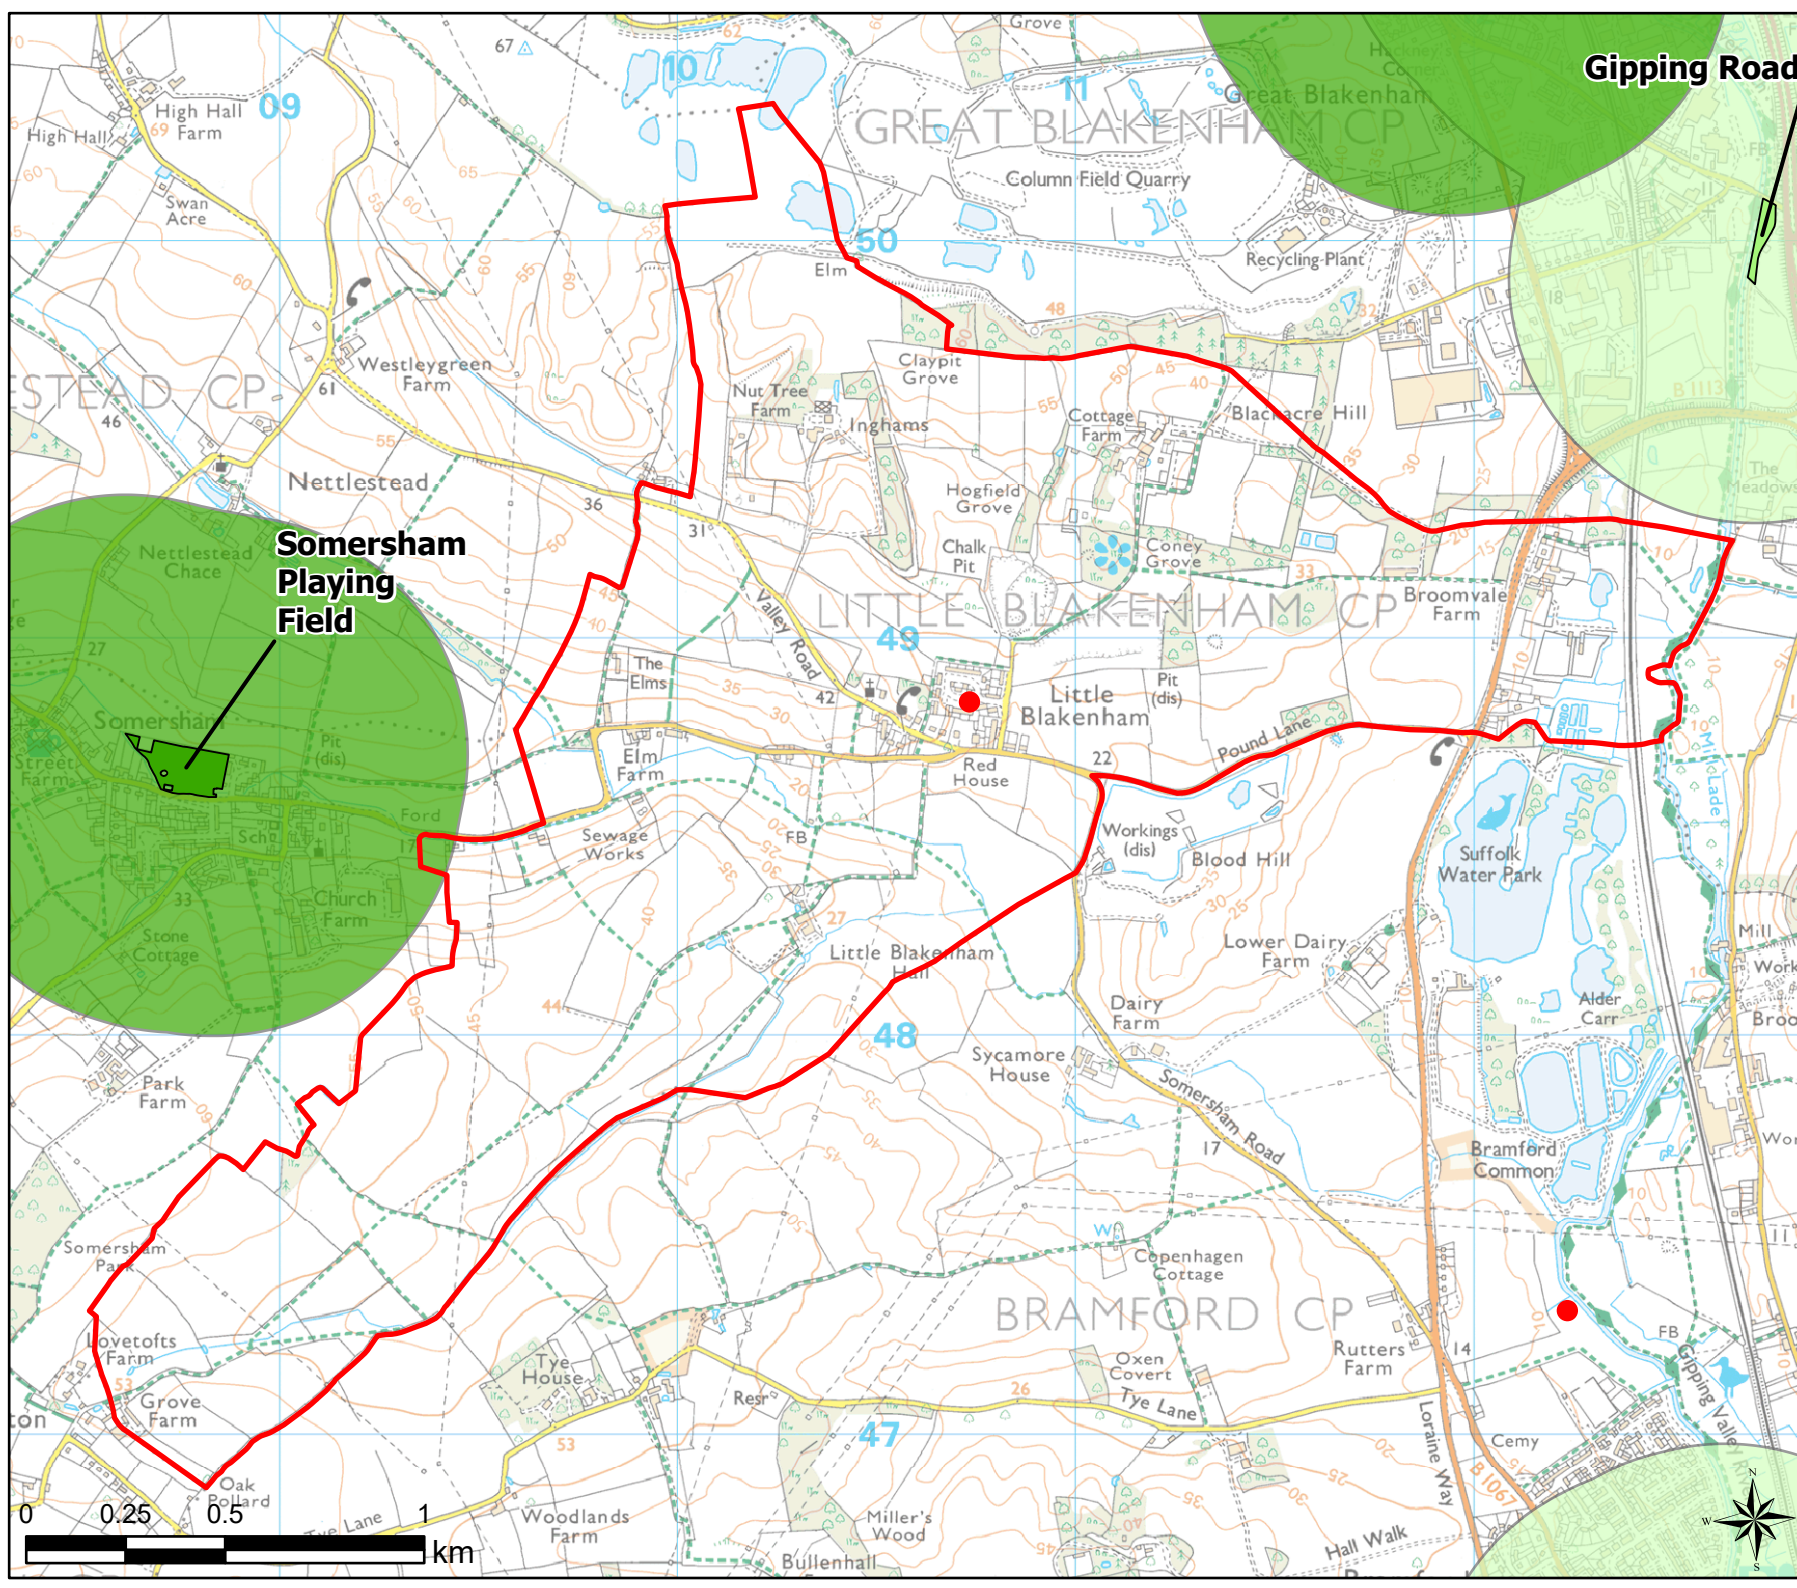

Open Space Study

Scale: 1:18,000

Map Produced on: 13/05/2019

Little Blakenham
Access to Parks, Recreation
Grounds and Amenity

Legend

- 2011 OA Outside Buffer
- 600m Buffer: Parks and Recreation Grounds
- 600m Buffer: Amenity Greenspace