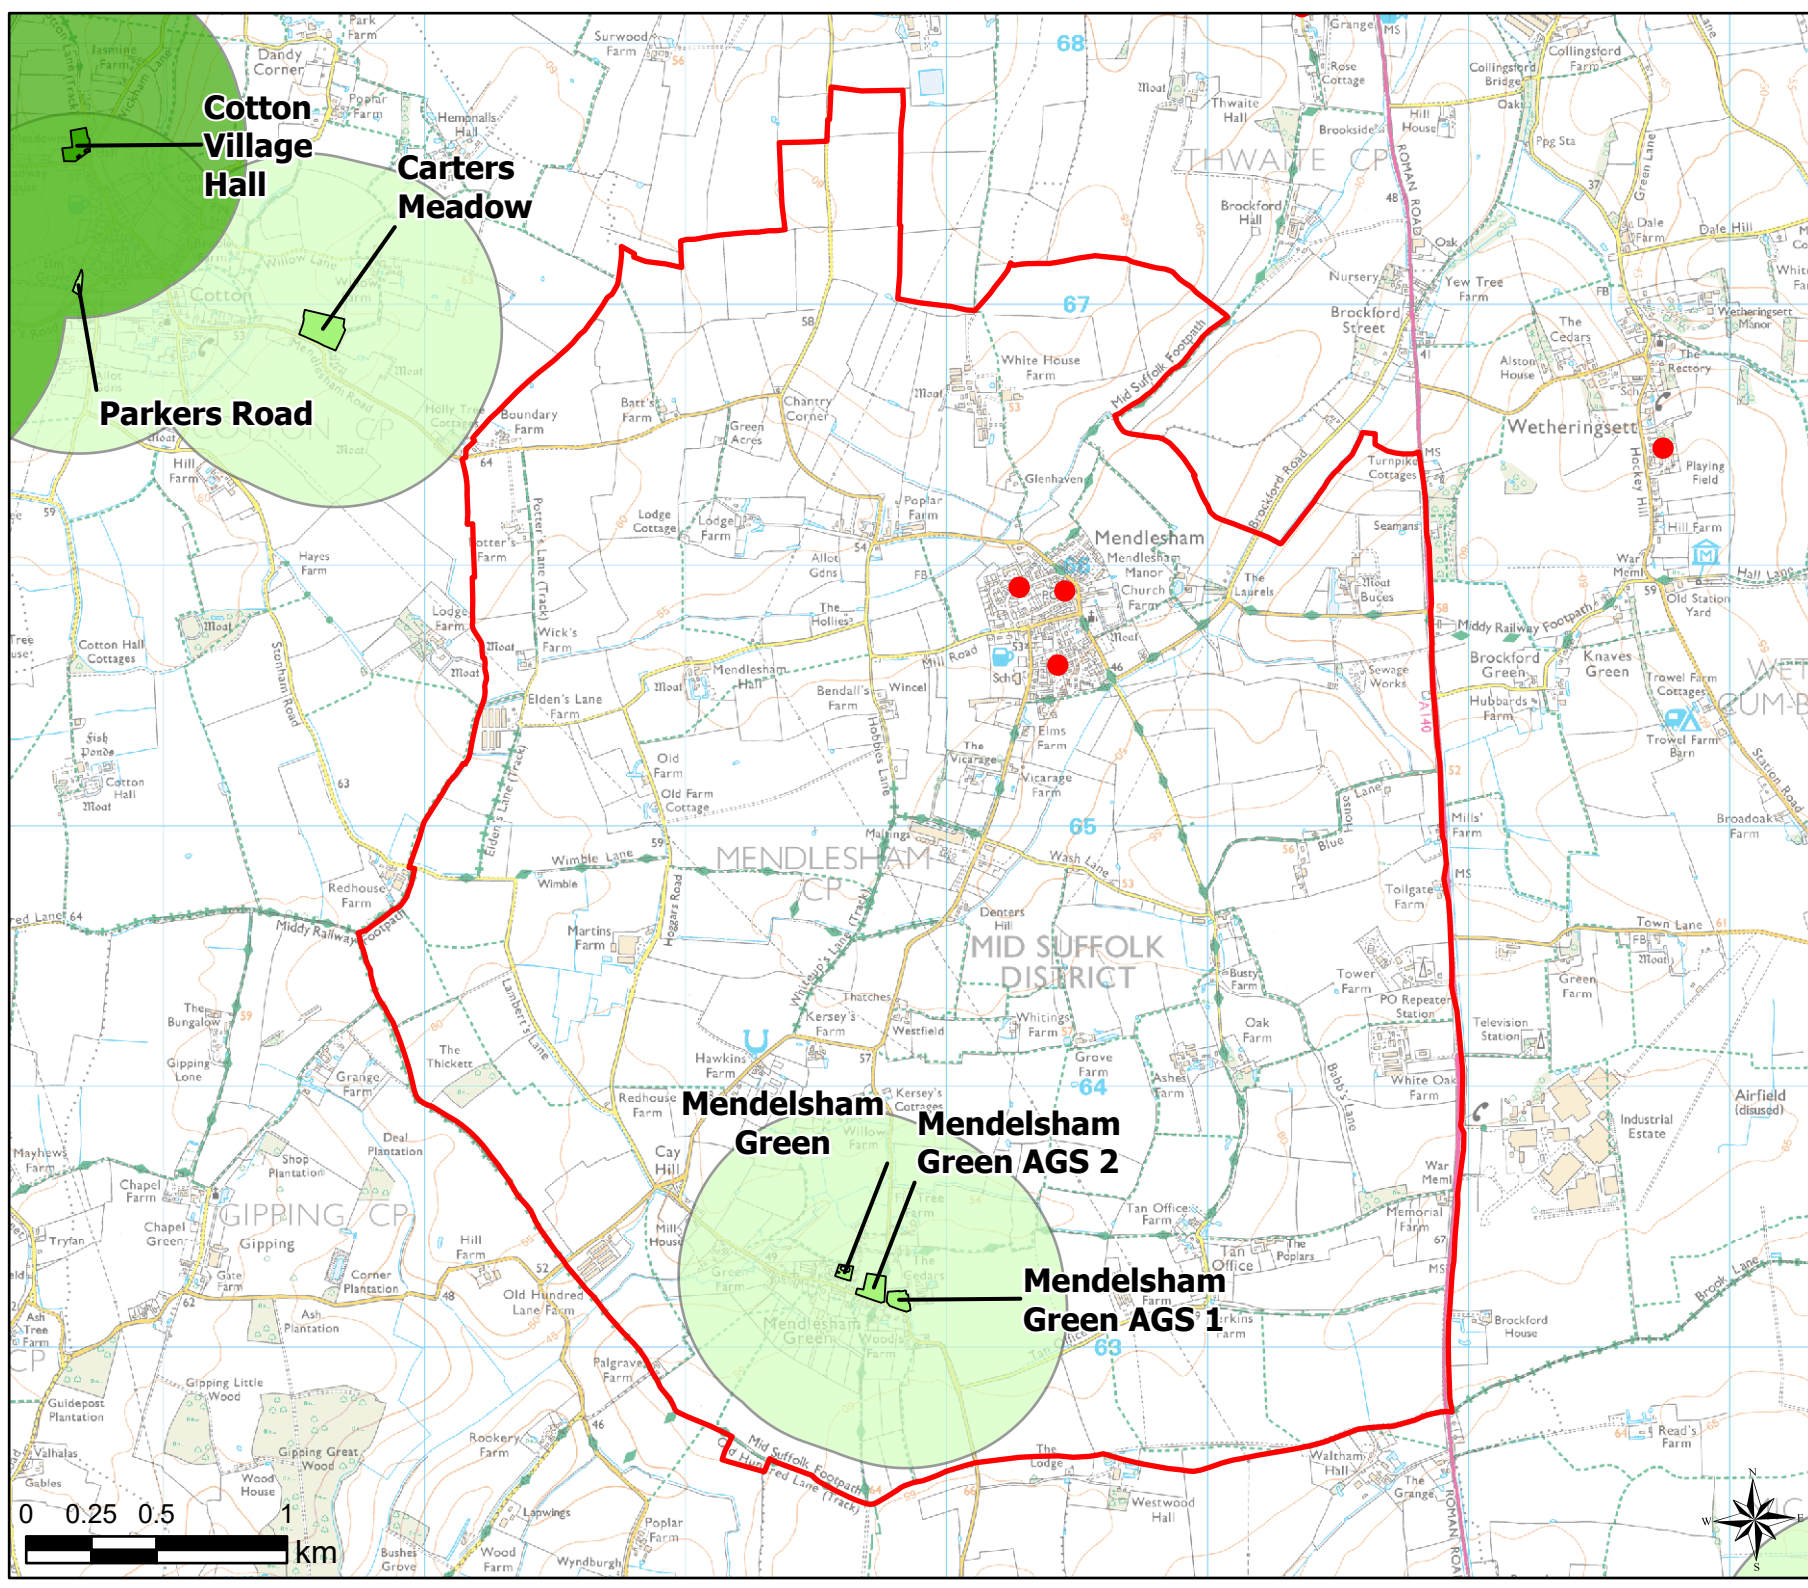

Mendlesham Access to Parks, Recreation Grounds and Amenity

Legend

- 2011 OA Outside Buffer
- 600m Buffer: Parks and Recreation Grounds
- 600m Buffer: Amenity Greenspace

OpenSpace Typology

- Amenity Greenspace
- Parks and Recreation Grounds

Parish Boundary

- Shortfall

Open Space Study

Scale: 1:29,000

Map Produced on: 13/05/2019