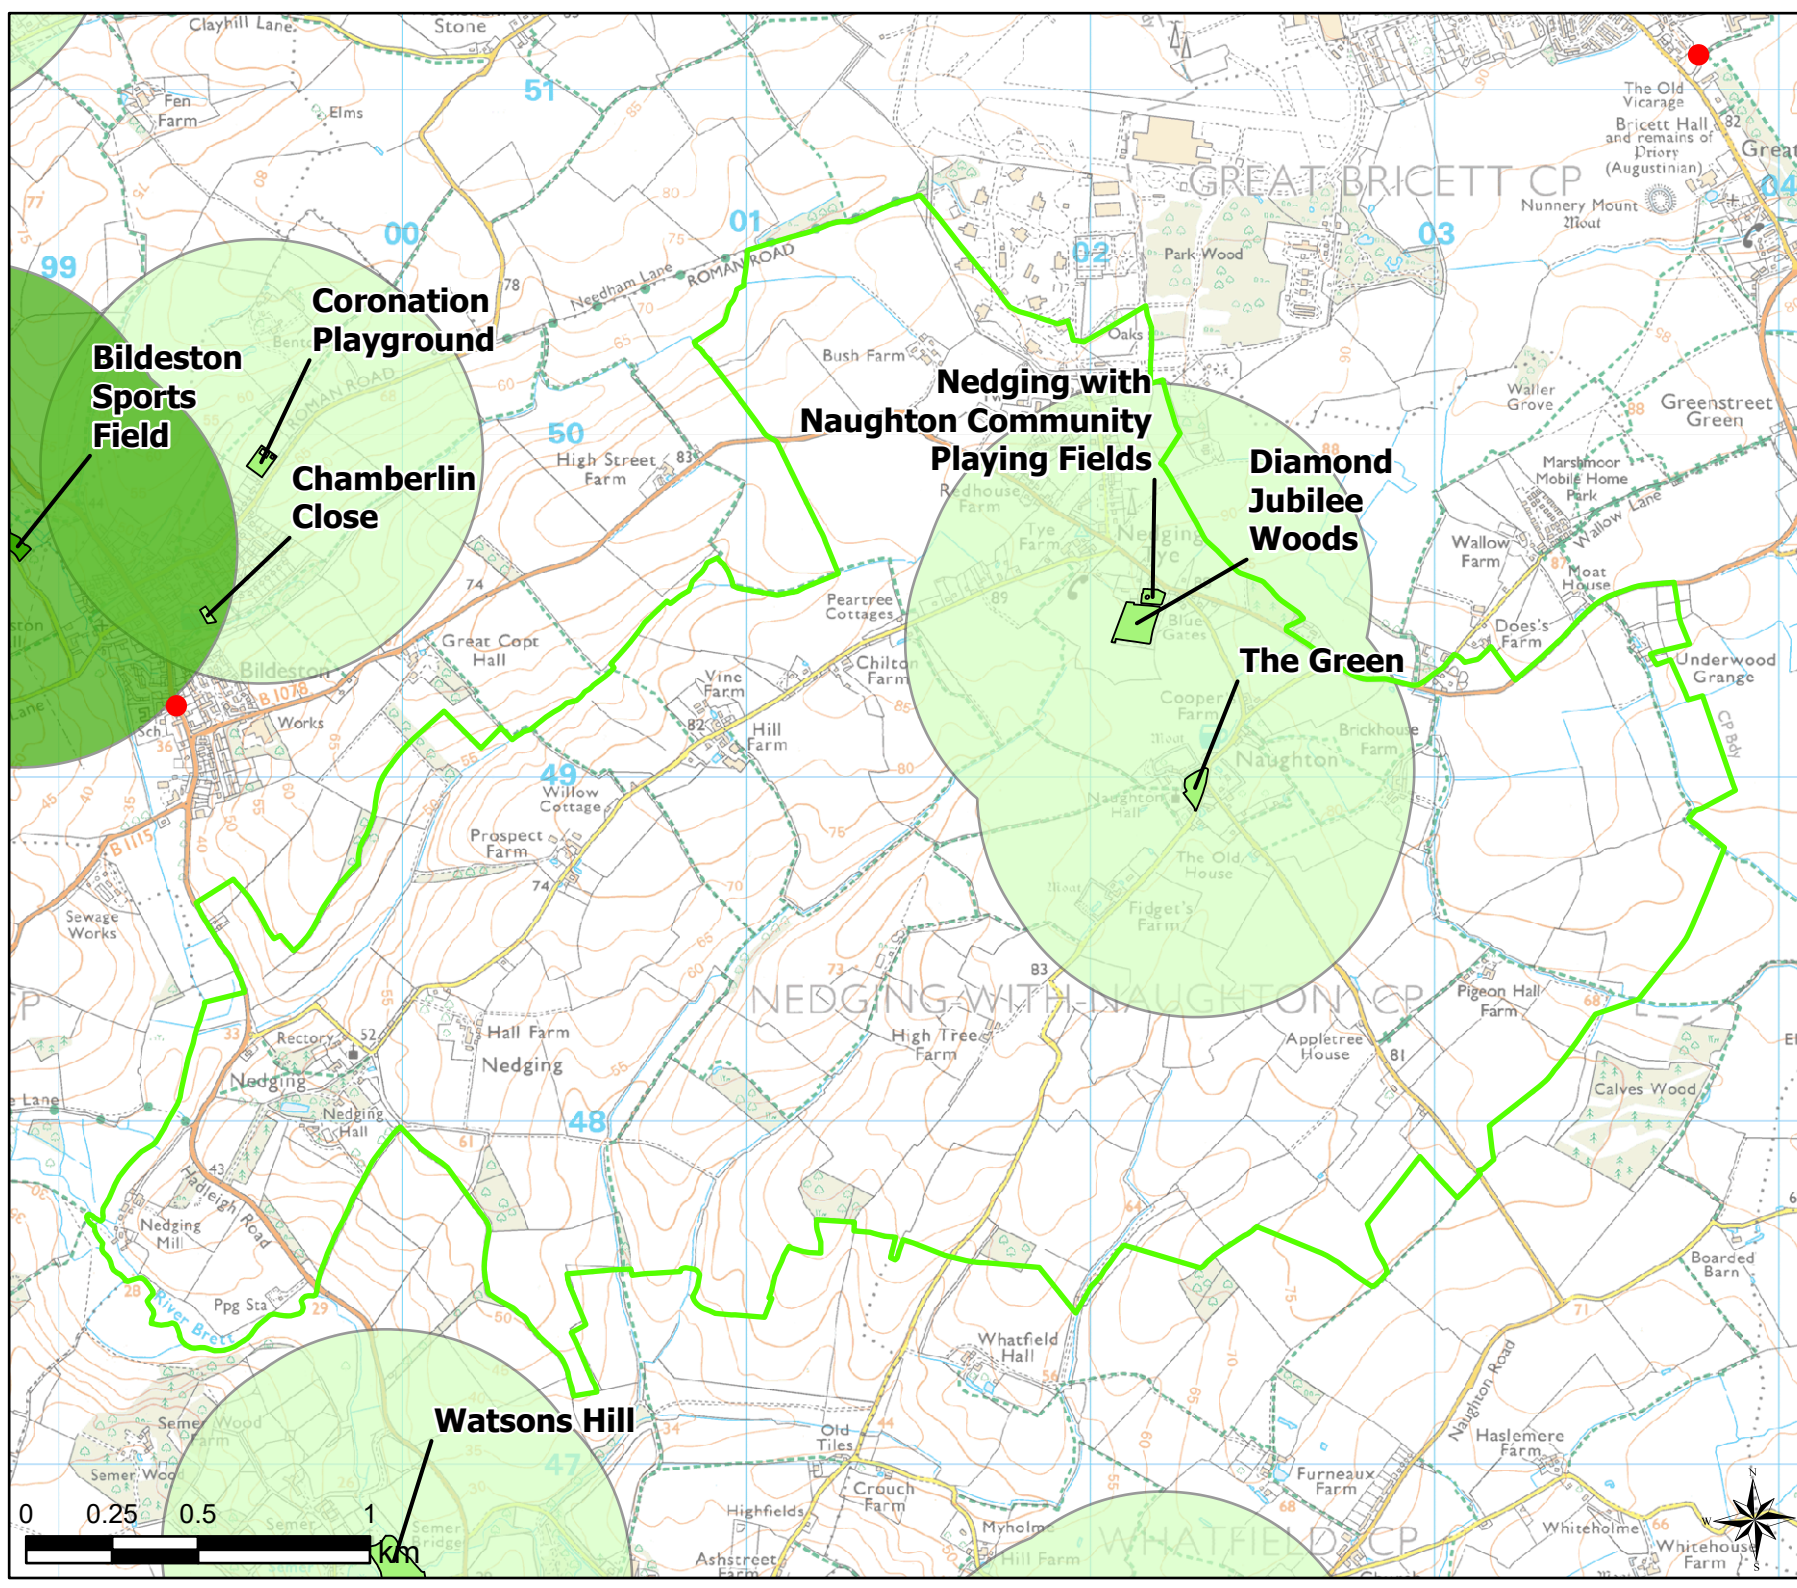

**Nedging-with-Naughton
Access to Parks, Recreation
Grounds and Amenity**

Legend

- 2011 OA Outside Buffer
- 600m Buffer: Parks and Recreation Grounds
- 600m Buffer: Amenity Greenspace
- OpenSpace
- Typology
- Amenity Greenspace
- Parks and Recreation Grounds
- Parish Boundary
- Pass Standard

Open Space Study

Scale: 1:22,000

Map Produced on: 13/05/2019