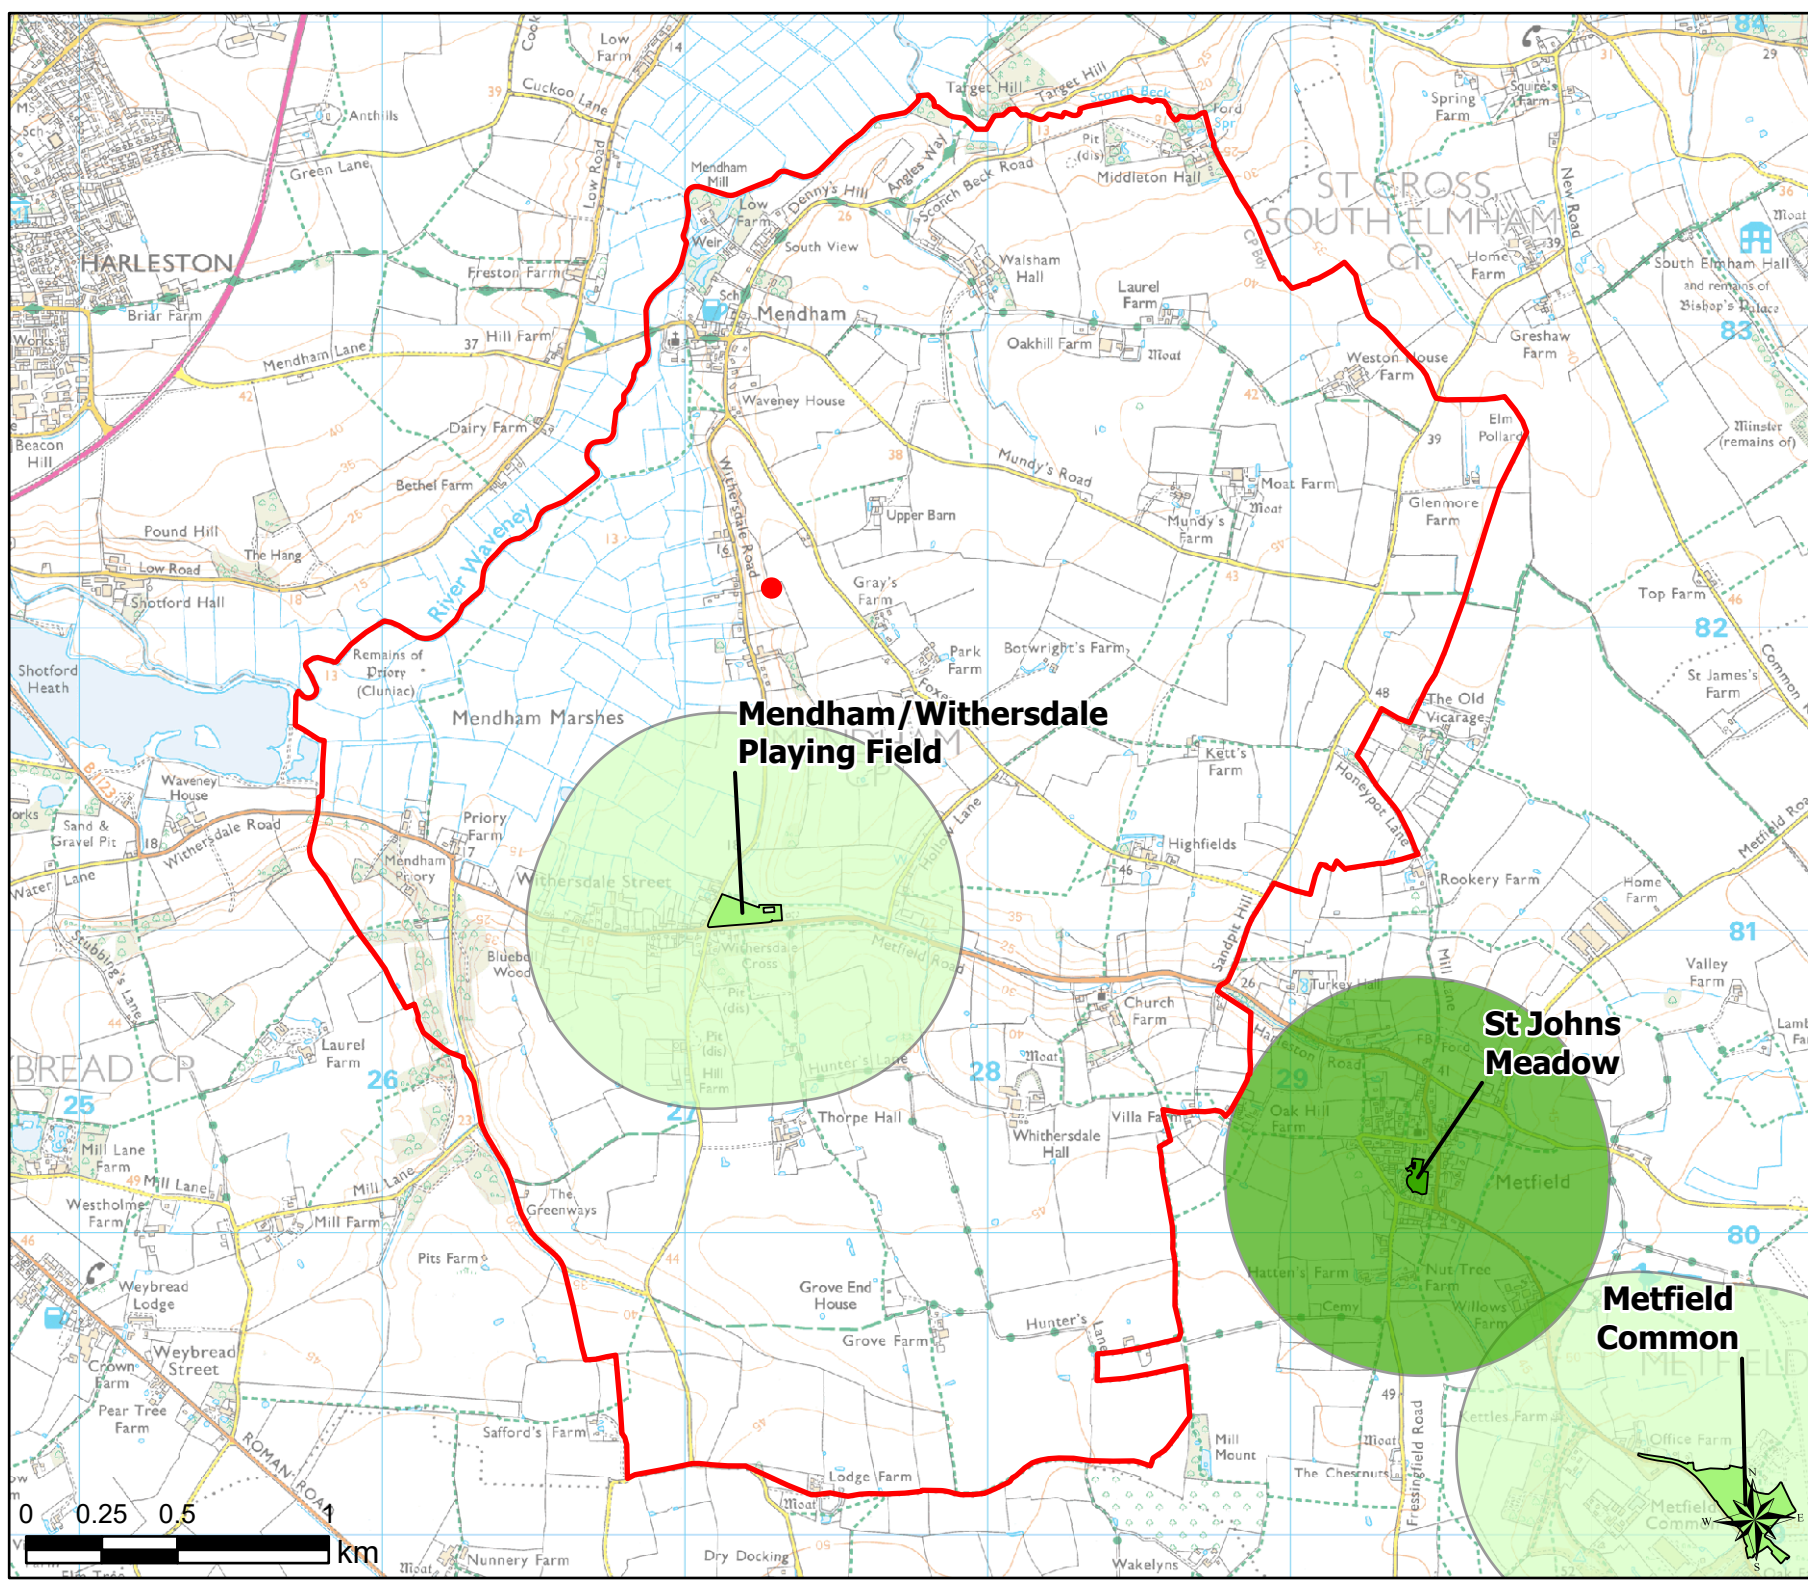

Mendham
Access to Parks, Recreation
Grounds and Amenity

Legend

- 2011 OA Outside Buffer
- 600m Buffer: Parks and Recreation Grounds
- 600m Buffer: Amenity Greenspace

OpenSpace Typology

- Amenity Greenspace
- Parks and Recreation Grounds

Parish Boundary

- Shortfall

Open Space Study

Scale: 1:25,000

Map Produced on: 13/05/2019