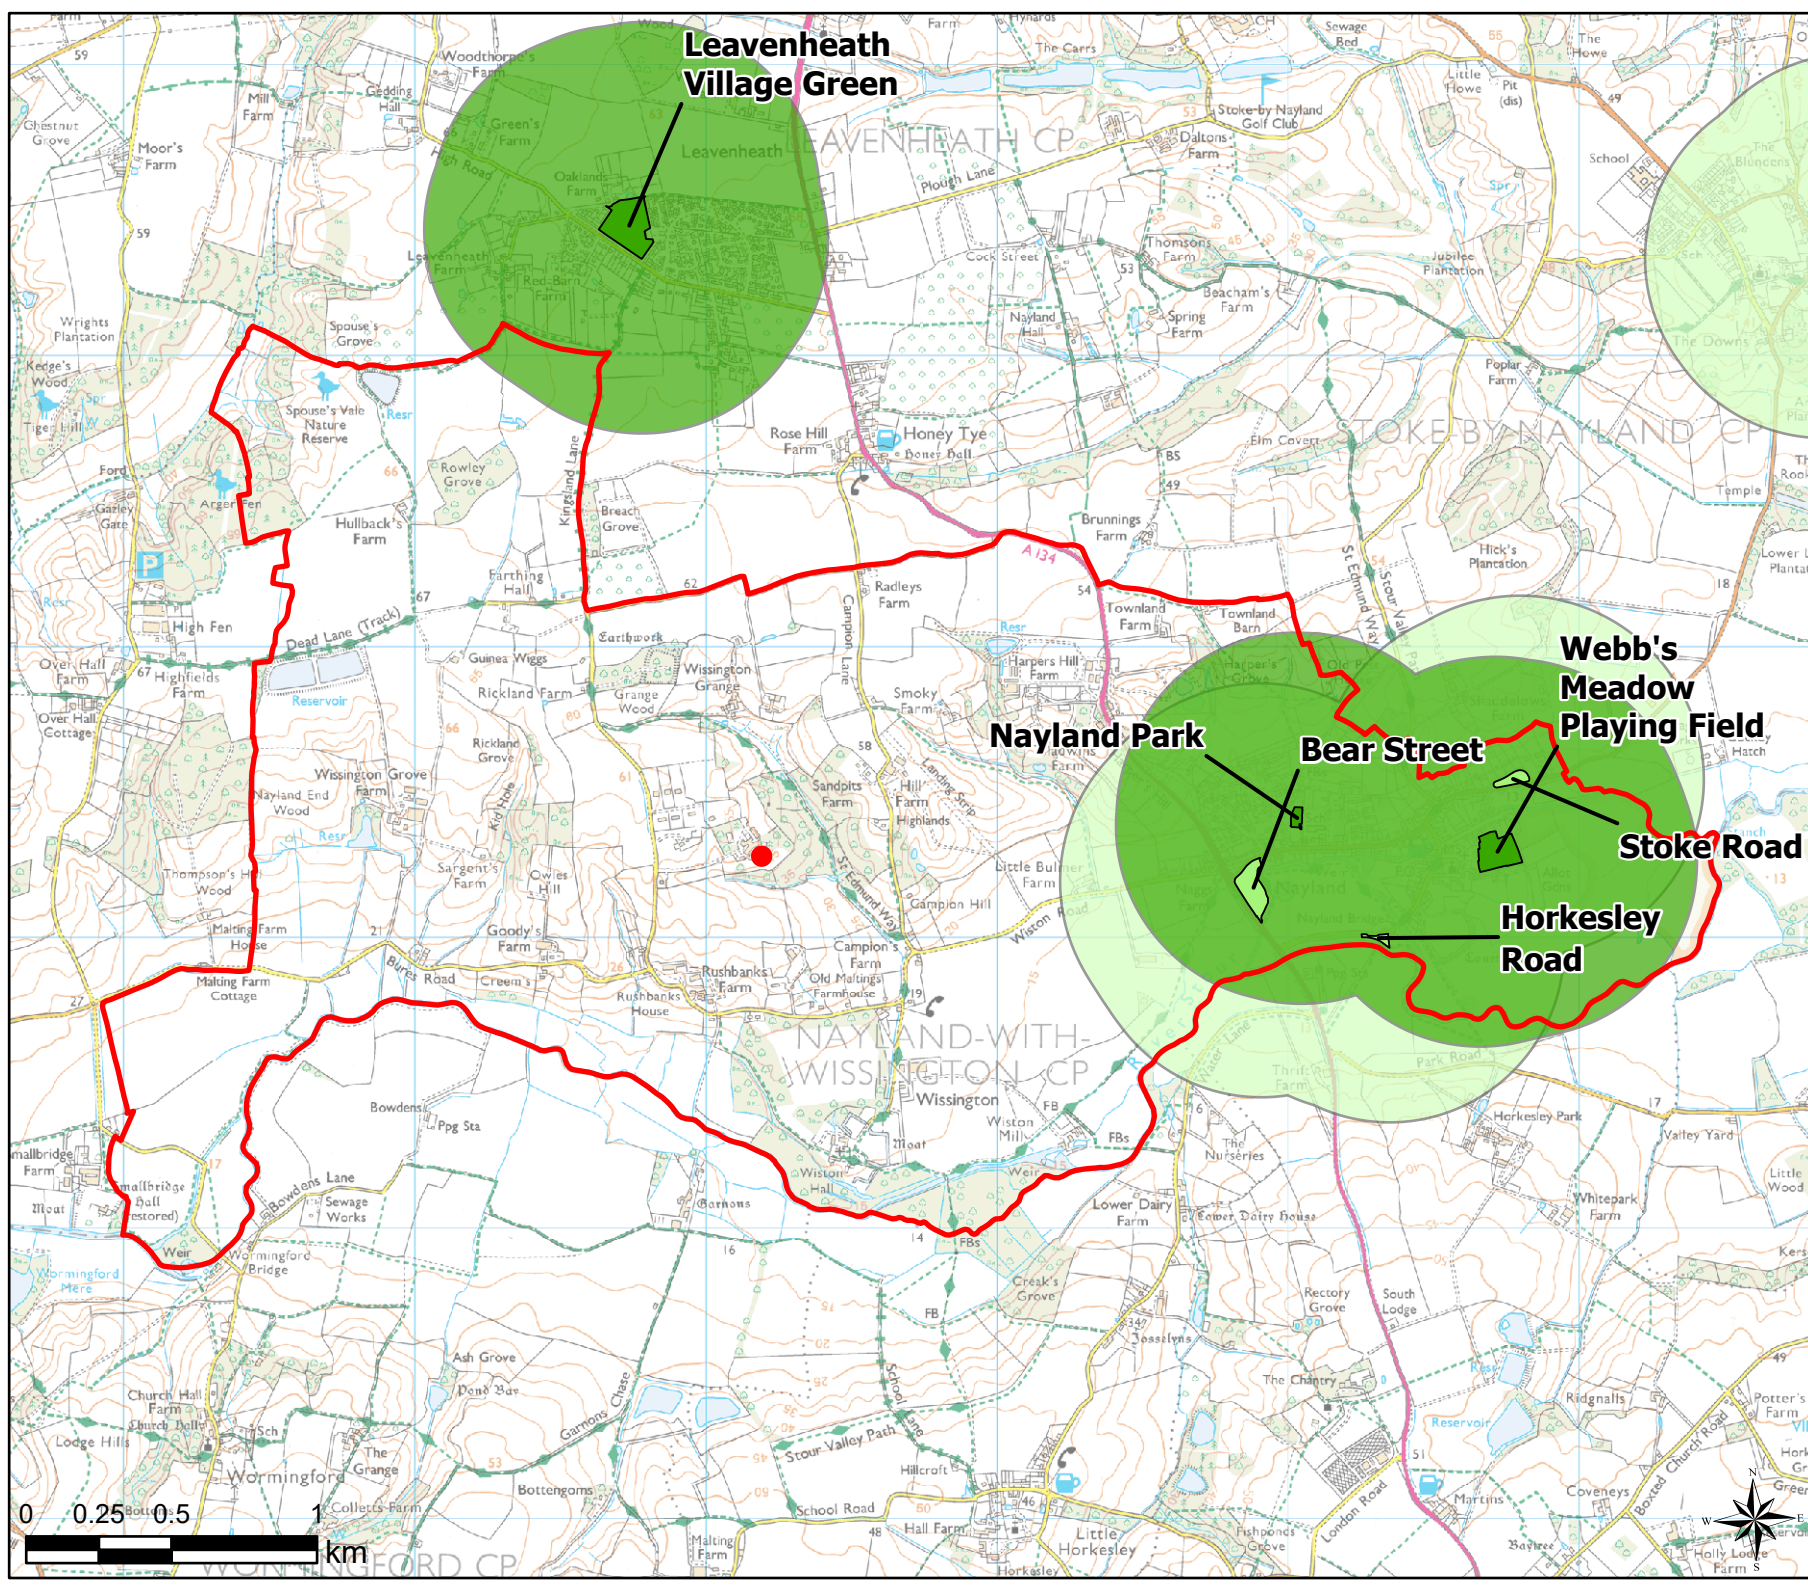

Open Space Study

Scale: 1:26,000

Map Produced on: 13/05/2019

**Nayland-with-Wissington
Access to Parks, Recreation
Grounds and Amenity**

Legend

- 2011 OA Outside Buffer
- 600m Buffer: Parks and Recreation Grounds
- 600m Buffer: Amenity Greenspace
- OpenSpace
- Typology
- Amenity Greenspace
- Parks and Recreation Grounds
- Parish Boundary
- Shortfall