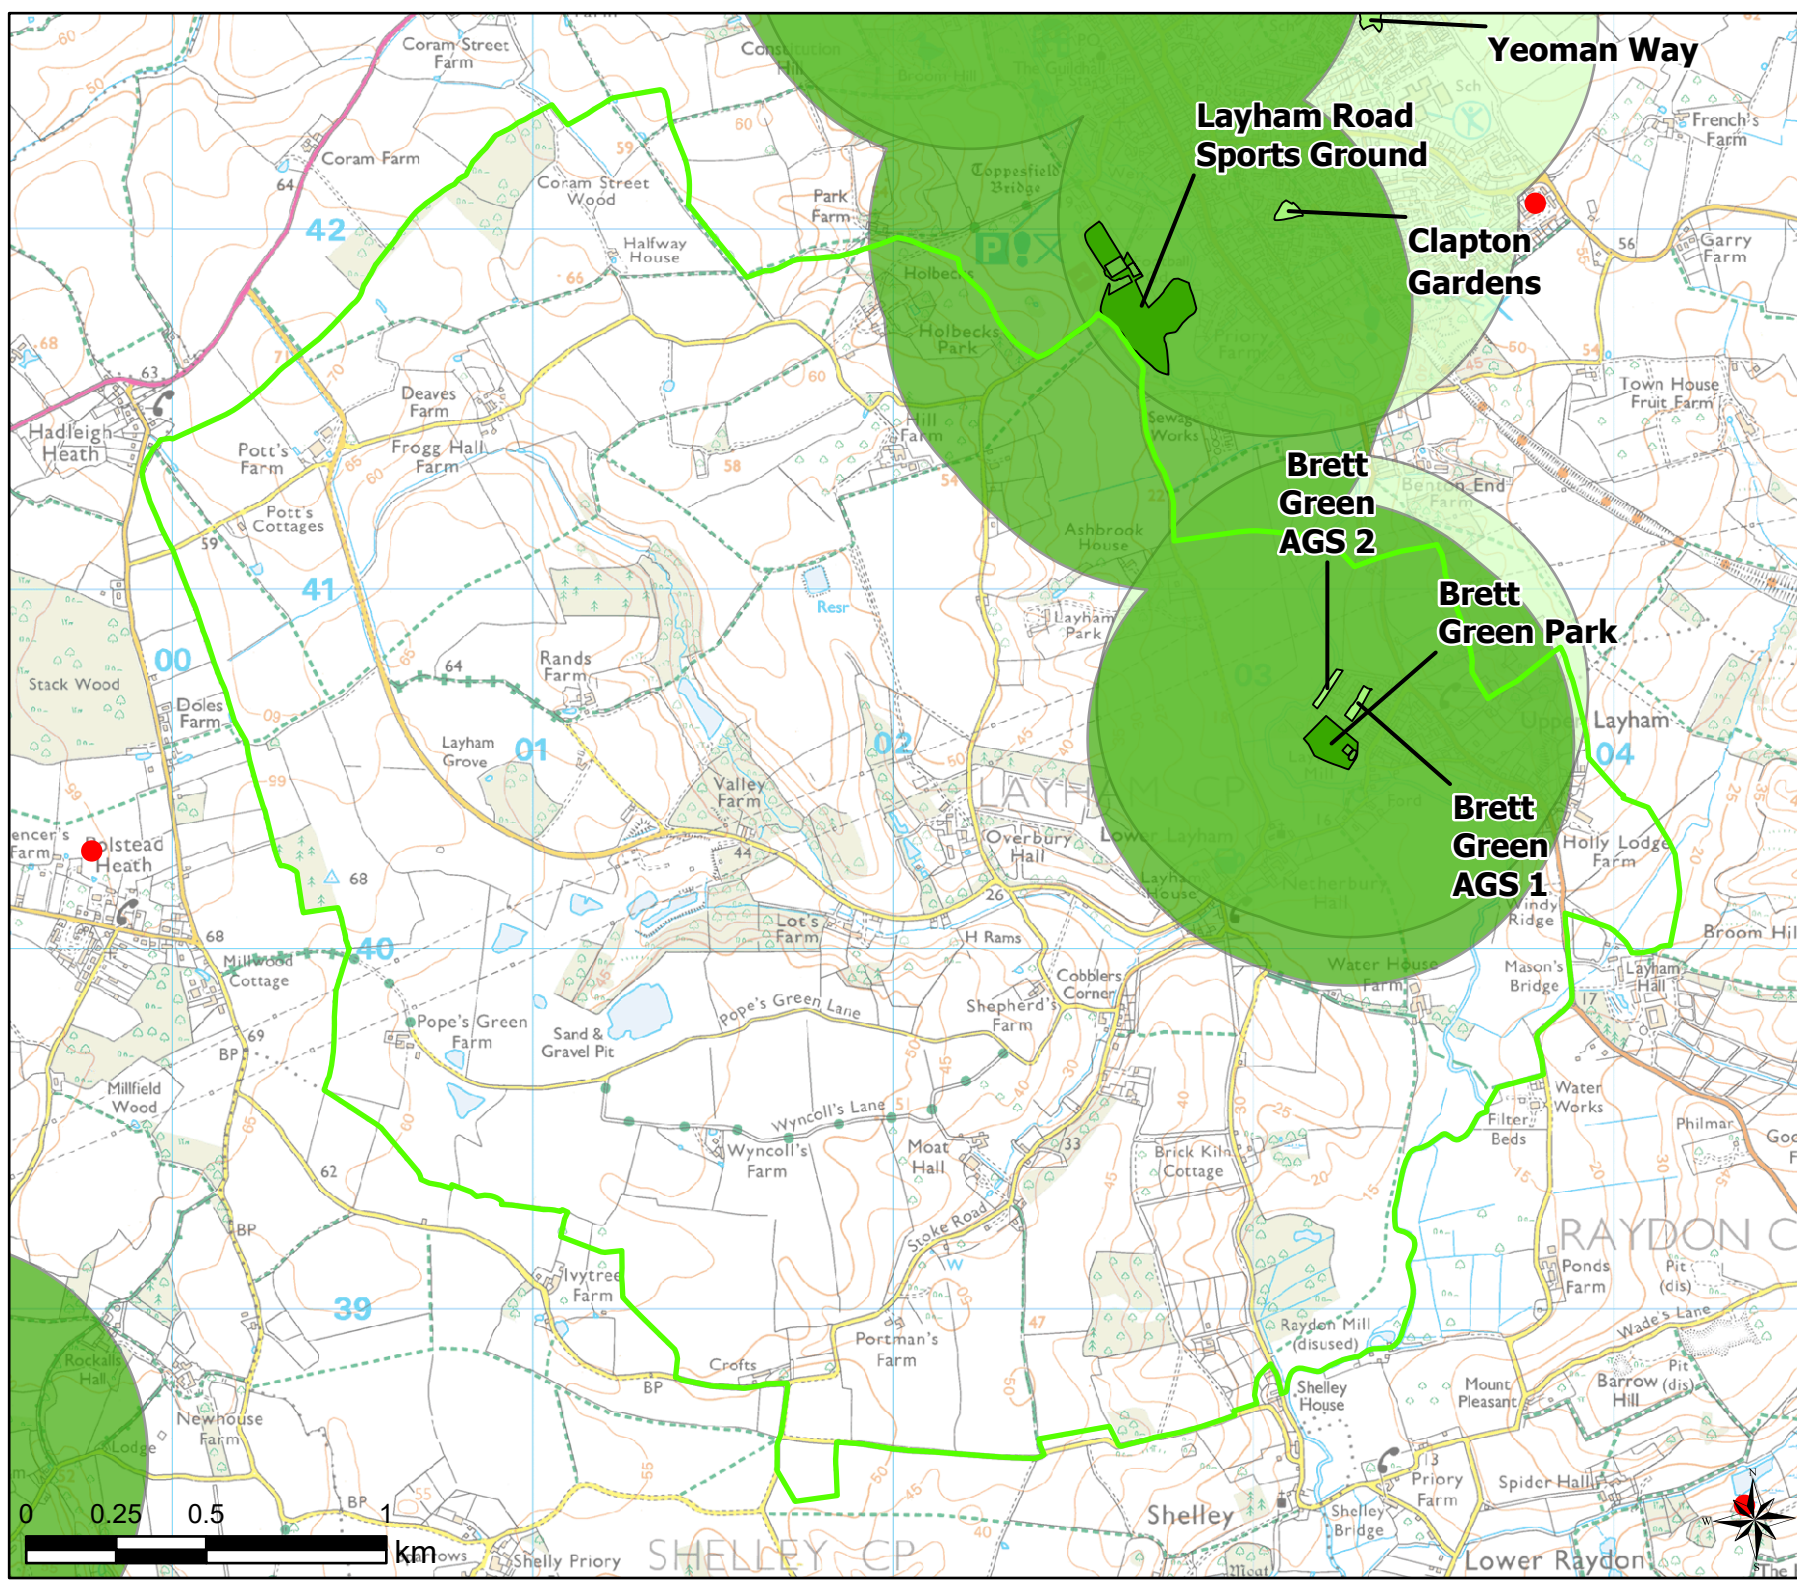

Layham
Access to Parks, Recreation
Grounds and Amenity

Legend

- 2011 OA Outside Buffer
- 600m Buffer: Parks and Recreation Grounds
- 600m Buffer: Amenity Greenspace

OpenSpace

Typology

- Amenity Greenspace
- Parks and Recreation Grounds

Parish Boundary

- Pass Standard

Open Space Study

Scale: 1:21,000

Map Produced on: 13/05/2019