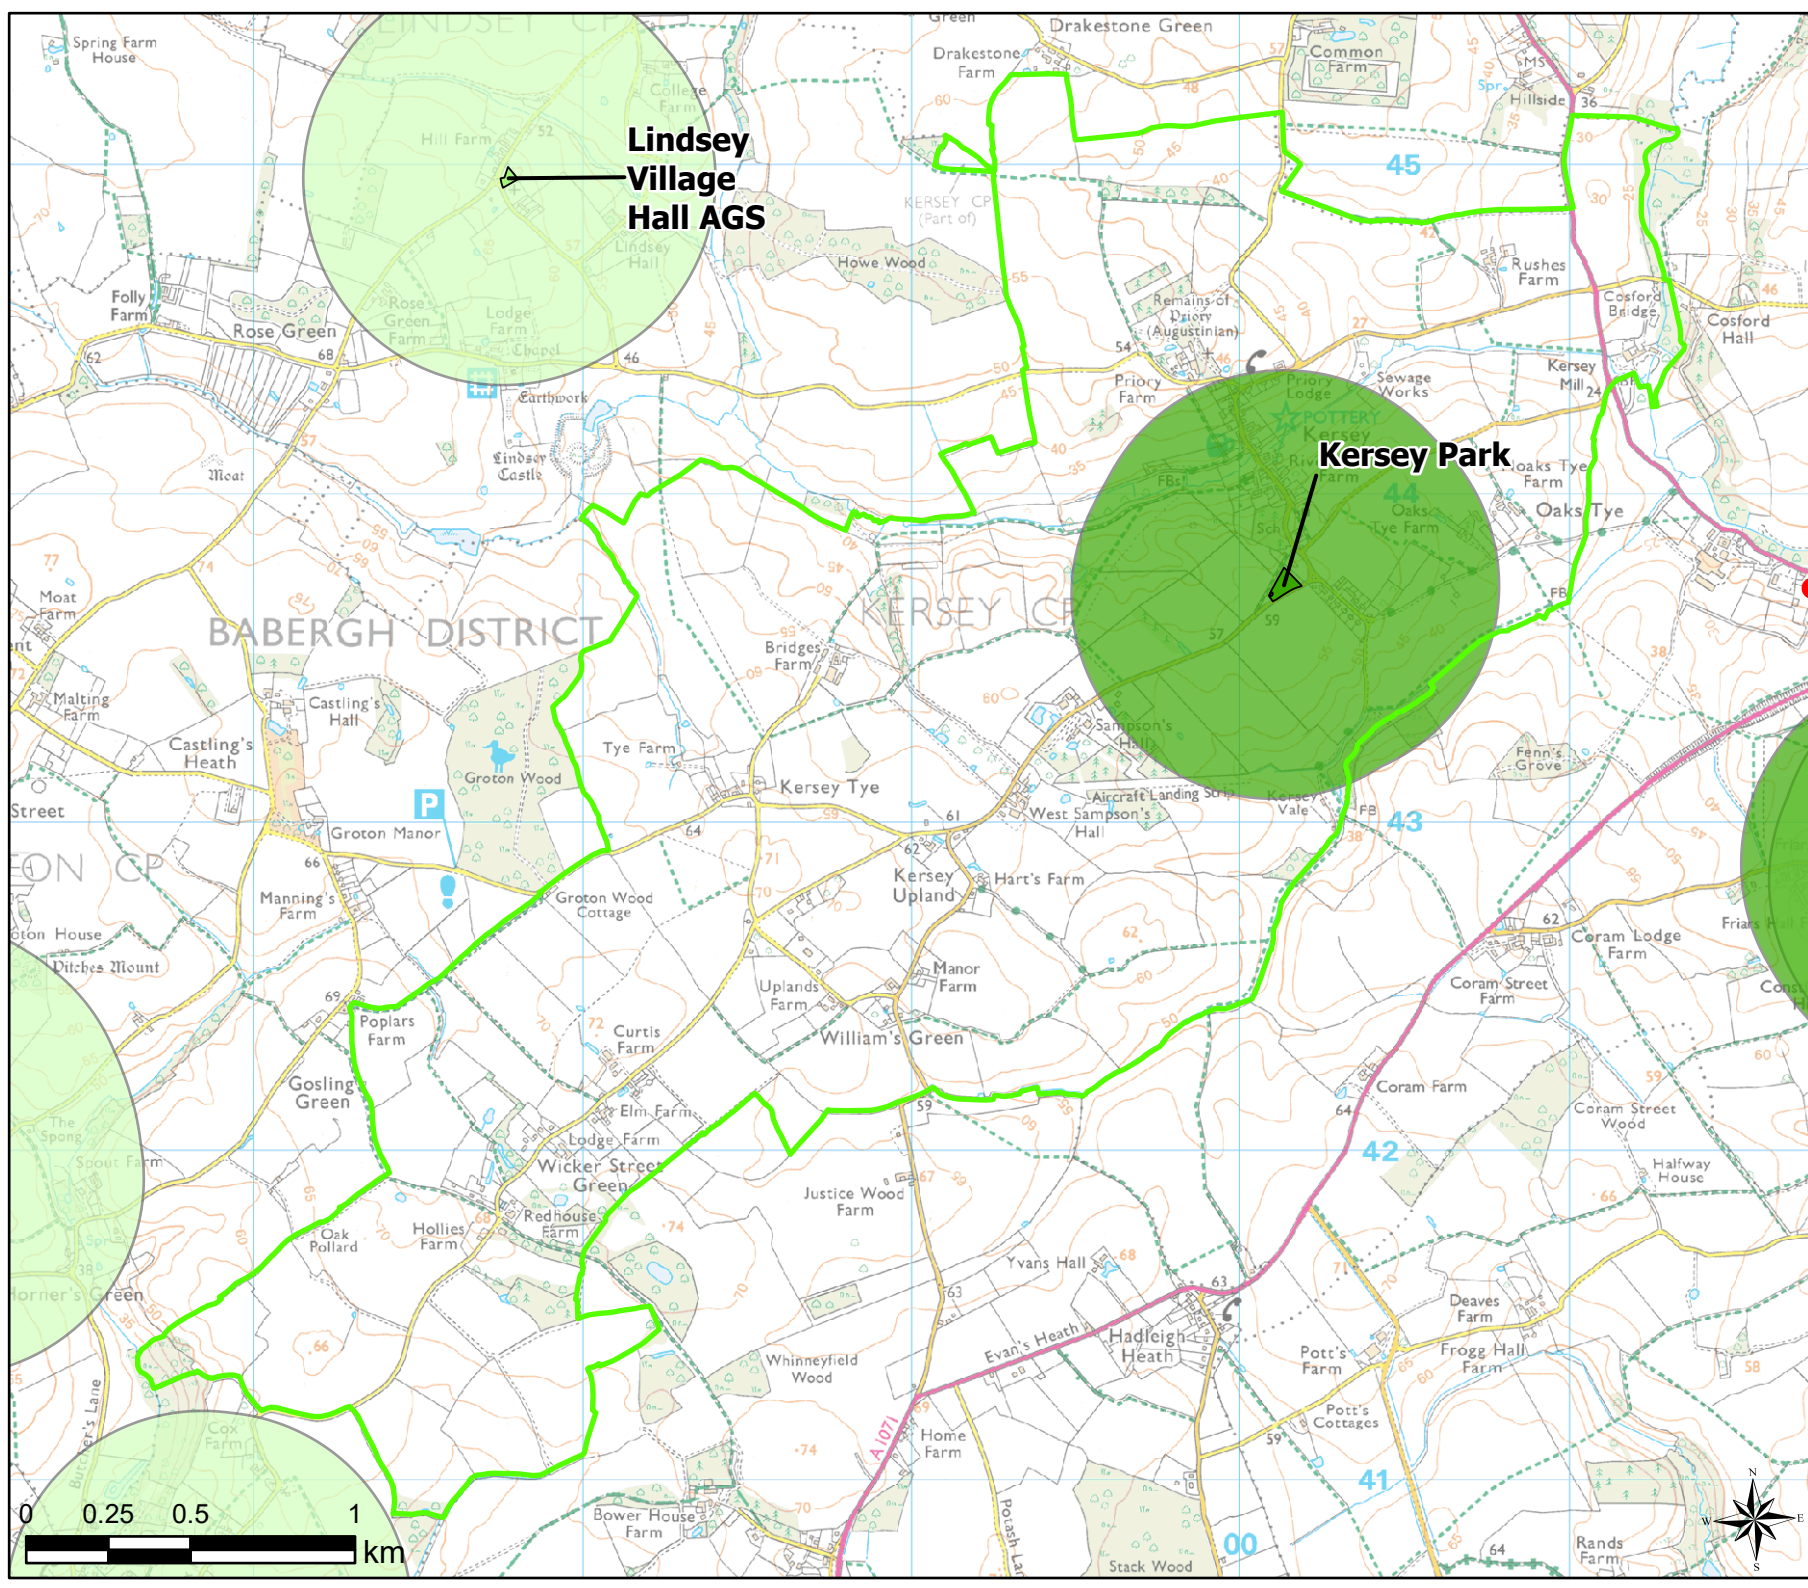

Kersey Access to Parks, Recreation Grounds and Amenity

Legend

- 2011 OA Outside Buffer
- 600m Buffer: Parks and Recreation Grounds
- 600m Buffer: Amenity Greenspace

OpenSpace

Typology

- Amenity Greenspace
- Parks and Recreation Grounds

Parish Boundary

- Pass Standard

Open Space Study

Scale: 1:23,000

Map Produced on: 13/05/2019