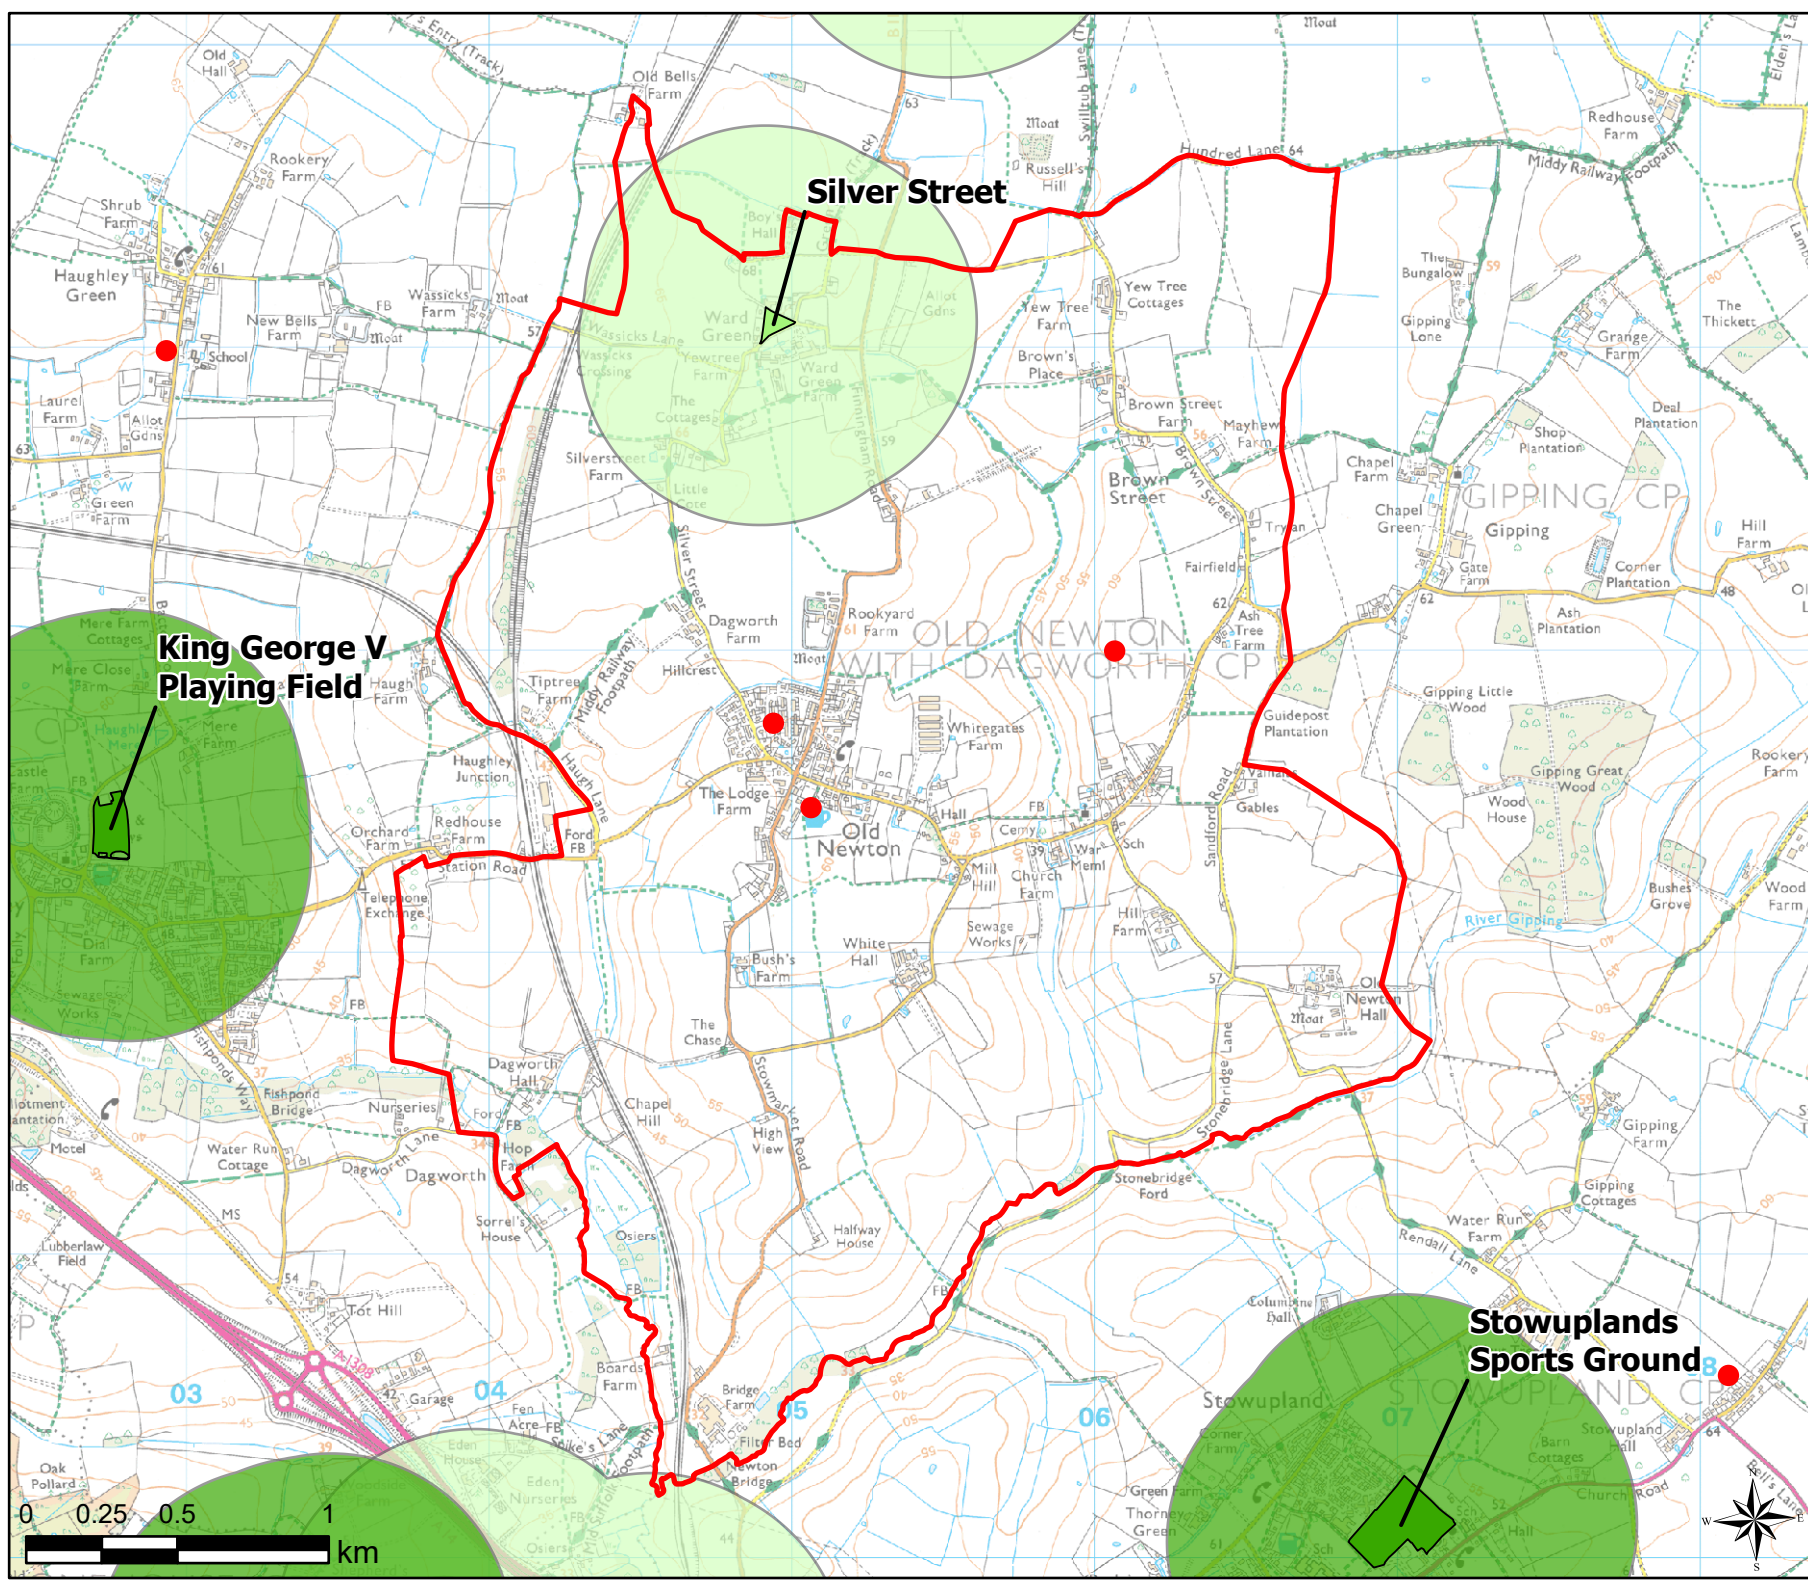

**Old Newton with Dagworth
Access to Parks, Recreation
Grounds and Amenity**

Legend

- 2011 OA Outside Buffer
- 600m Buffer: Parks and Recreation Grounds
- 600m Buffer: Amenity Greenspace

OpenSpace

Typology

- Amenity Greenspace
- Parks and Recreation Grounds

Parish Boundary

- Shortfall

Open Space Study

Scale: 1:25,000

Map Produced on: 13/05/2019