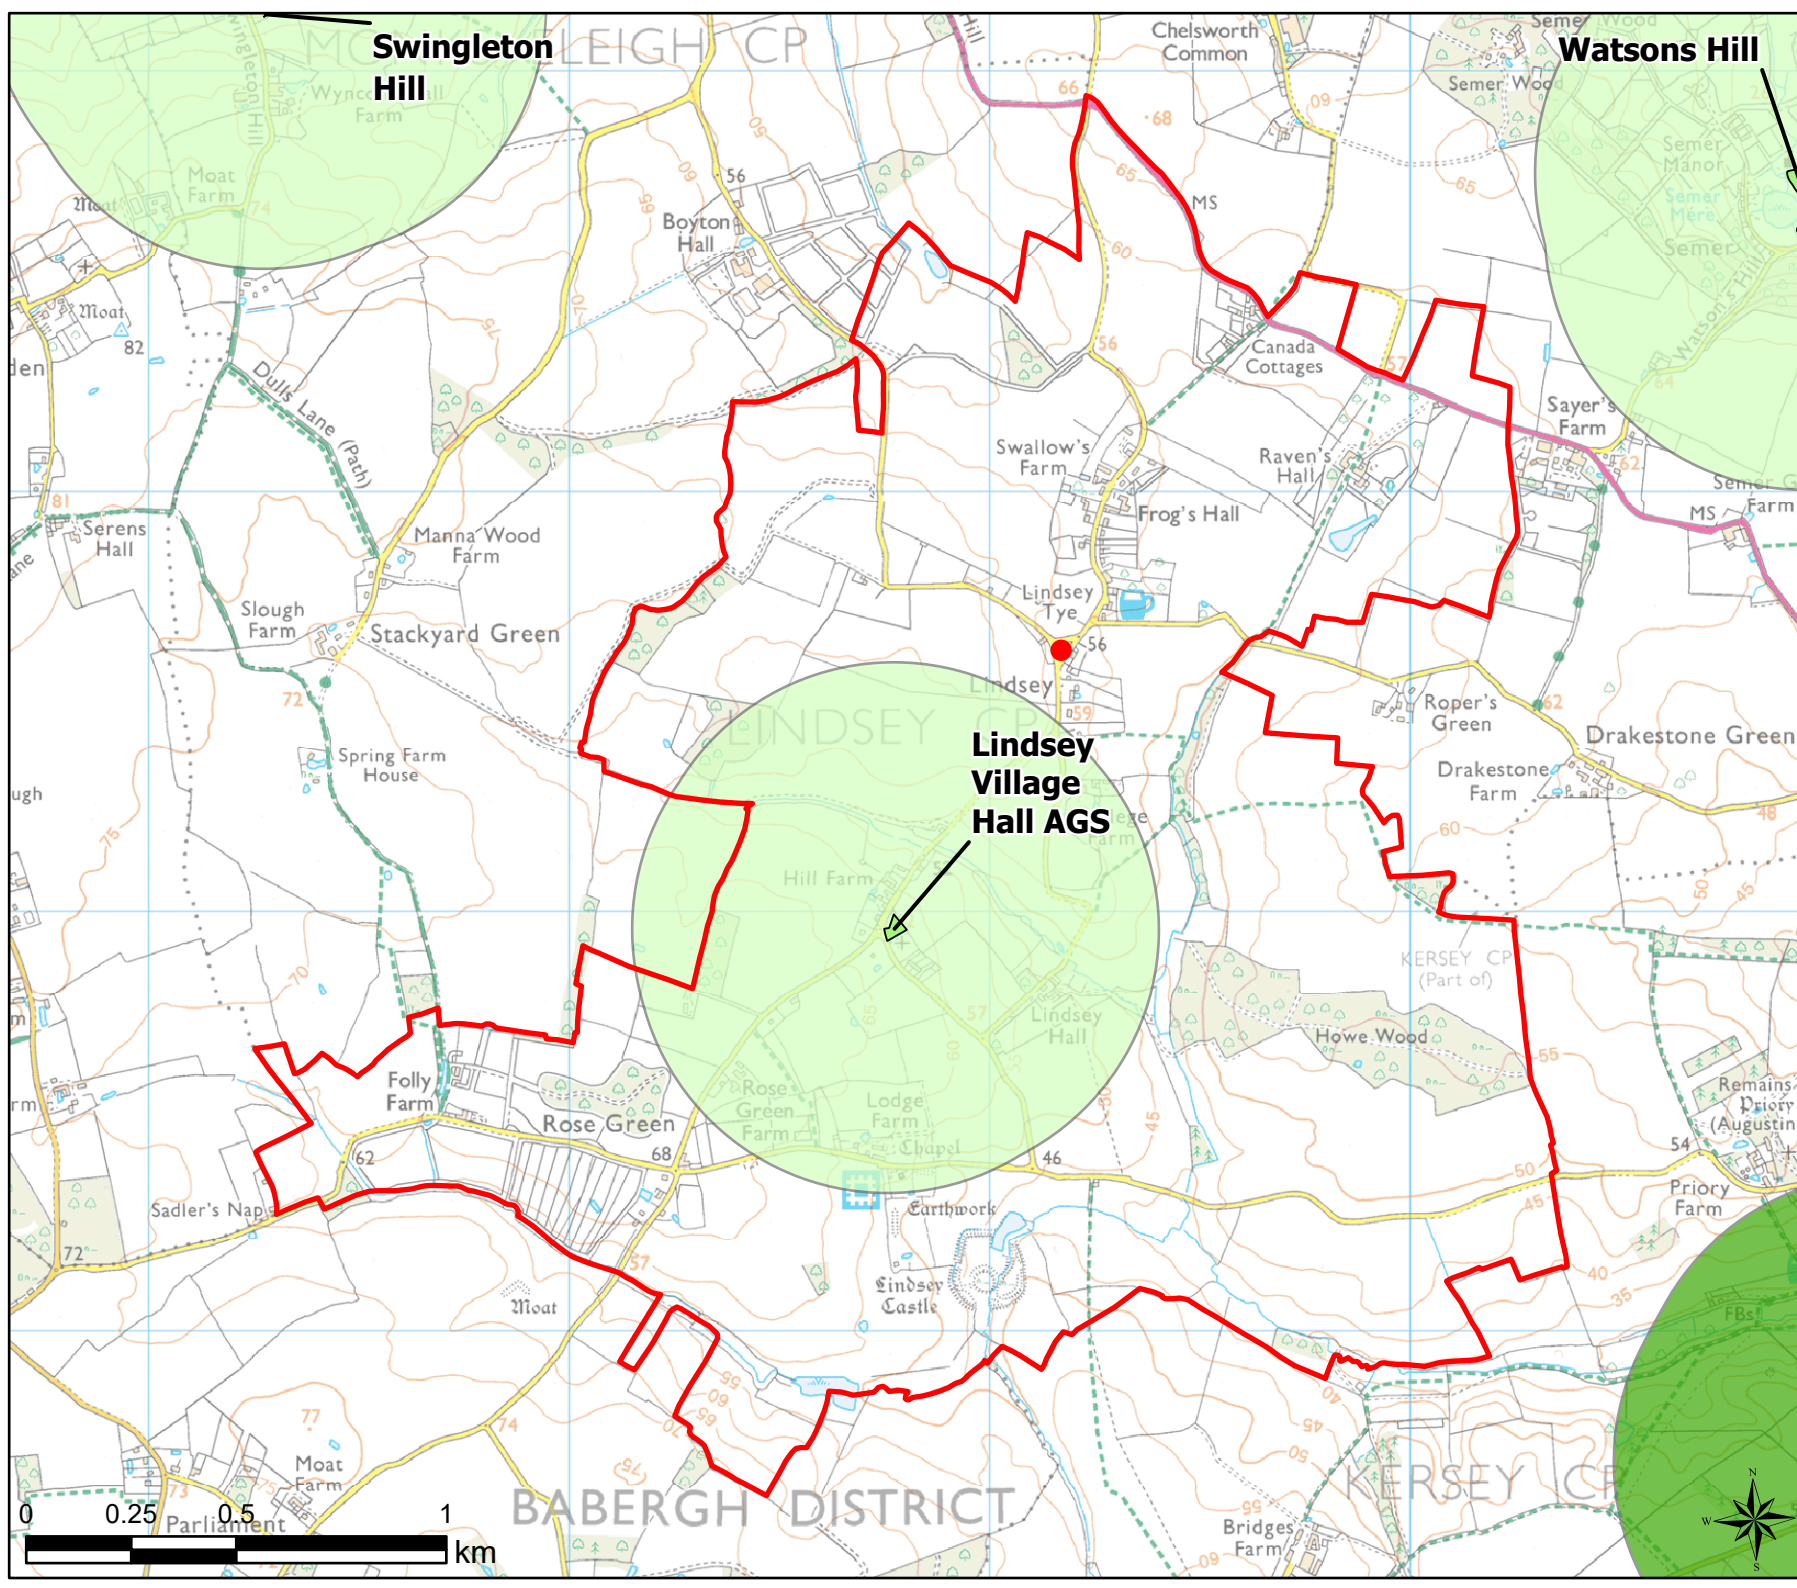

Lindsey
Access to Parks, Recreation
Grounds and Amenity

Legend

- 2011 OA Outside Buffer
- 600m Buffer: Parks and Recreation Grounds
- 600m Buffer: Amenity Greenspace
- OpenSpace
- Typology
- Amenity Greenspace
- Parish Boundary
- Shortfall

Open Space Study

Scale: 1:18,000

Map Produced on: 13/05/2019