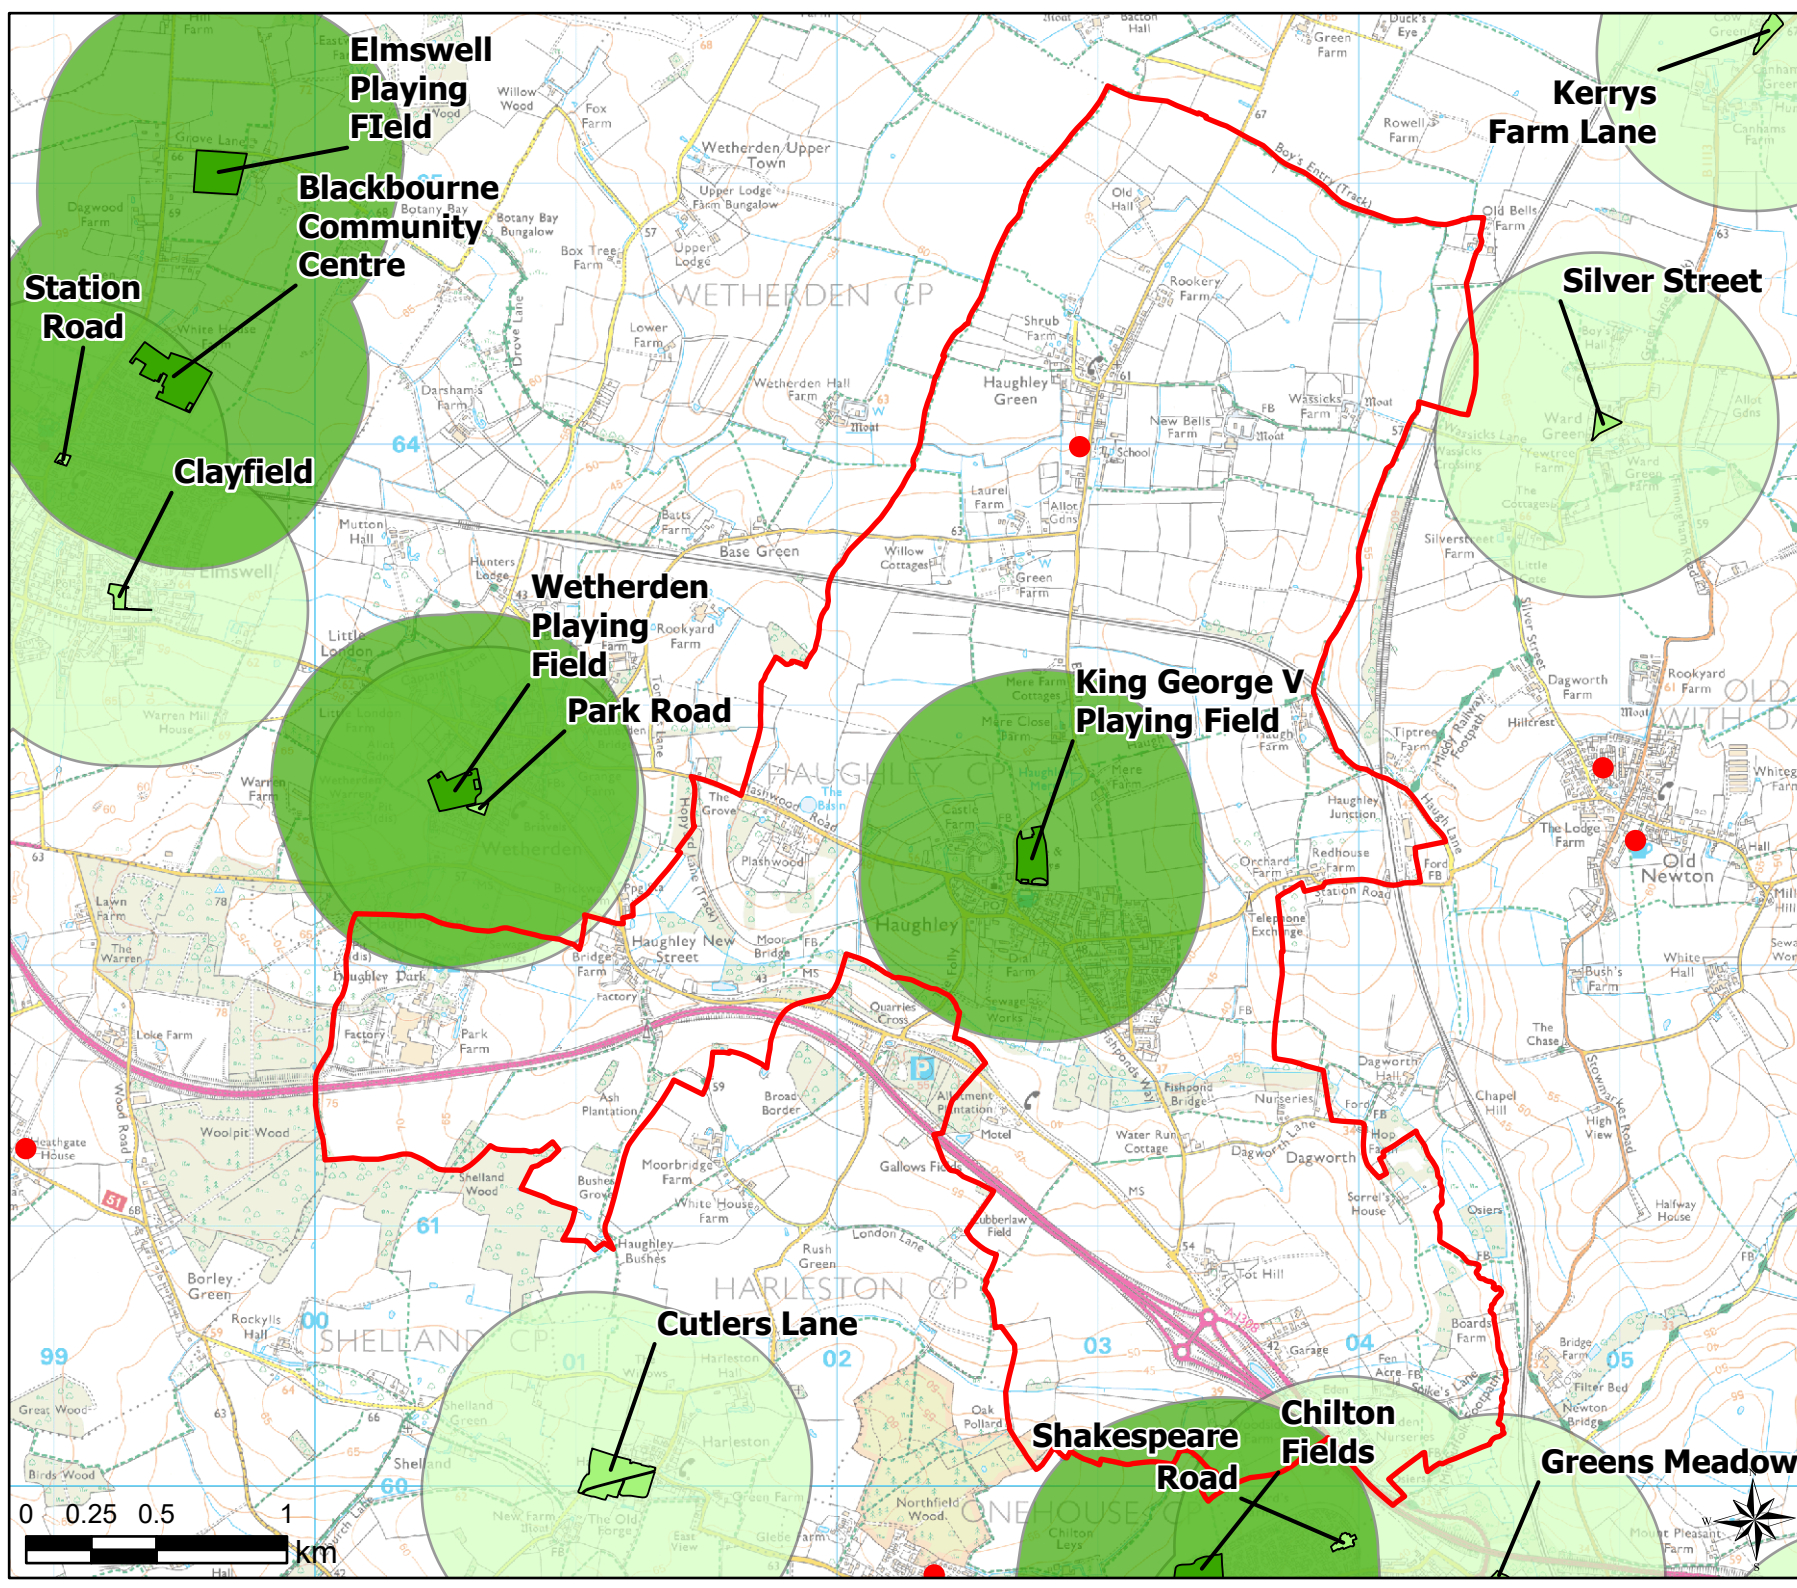

OpenSpace

Typology

- Amenity Greenspace
- Parish Boundary
- Pass Standard

Open Space Study

Scale: 1:19,000

Map Produced on: 13/05/2019

Haughley
 Access to Parks, Recreation
 Grounds and Amenity

Legend