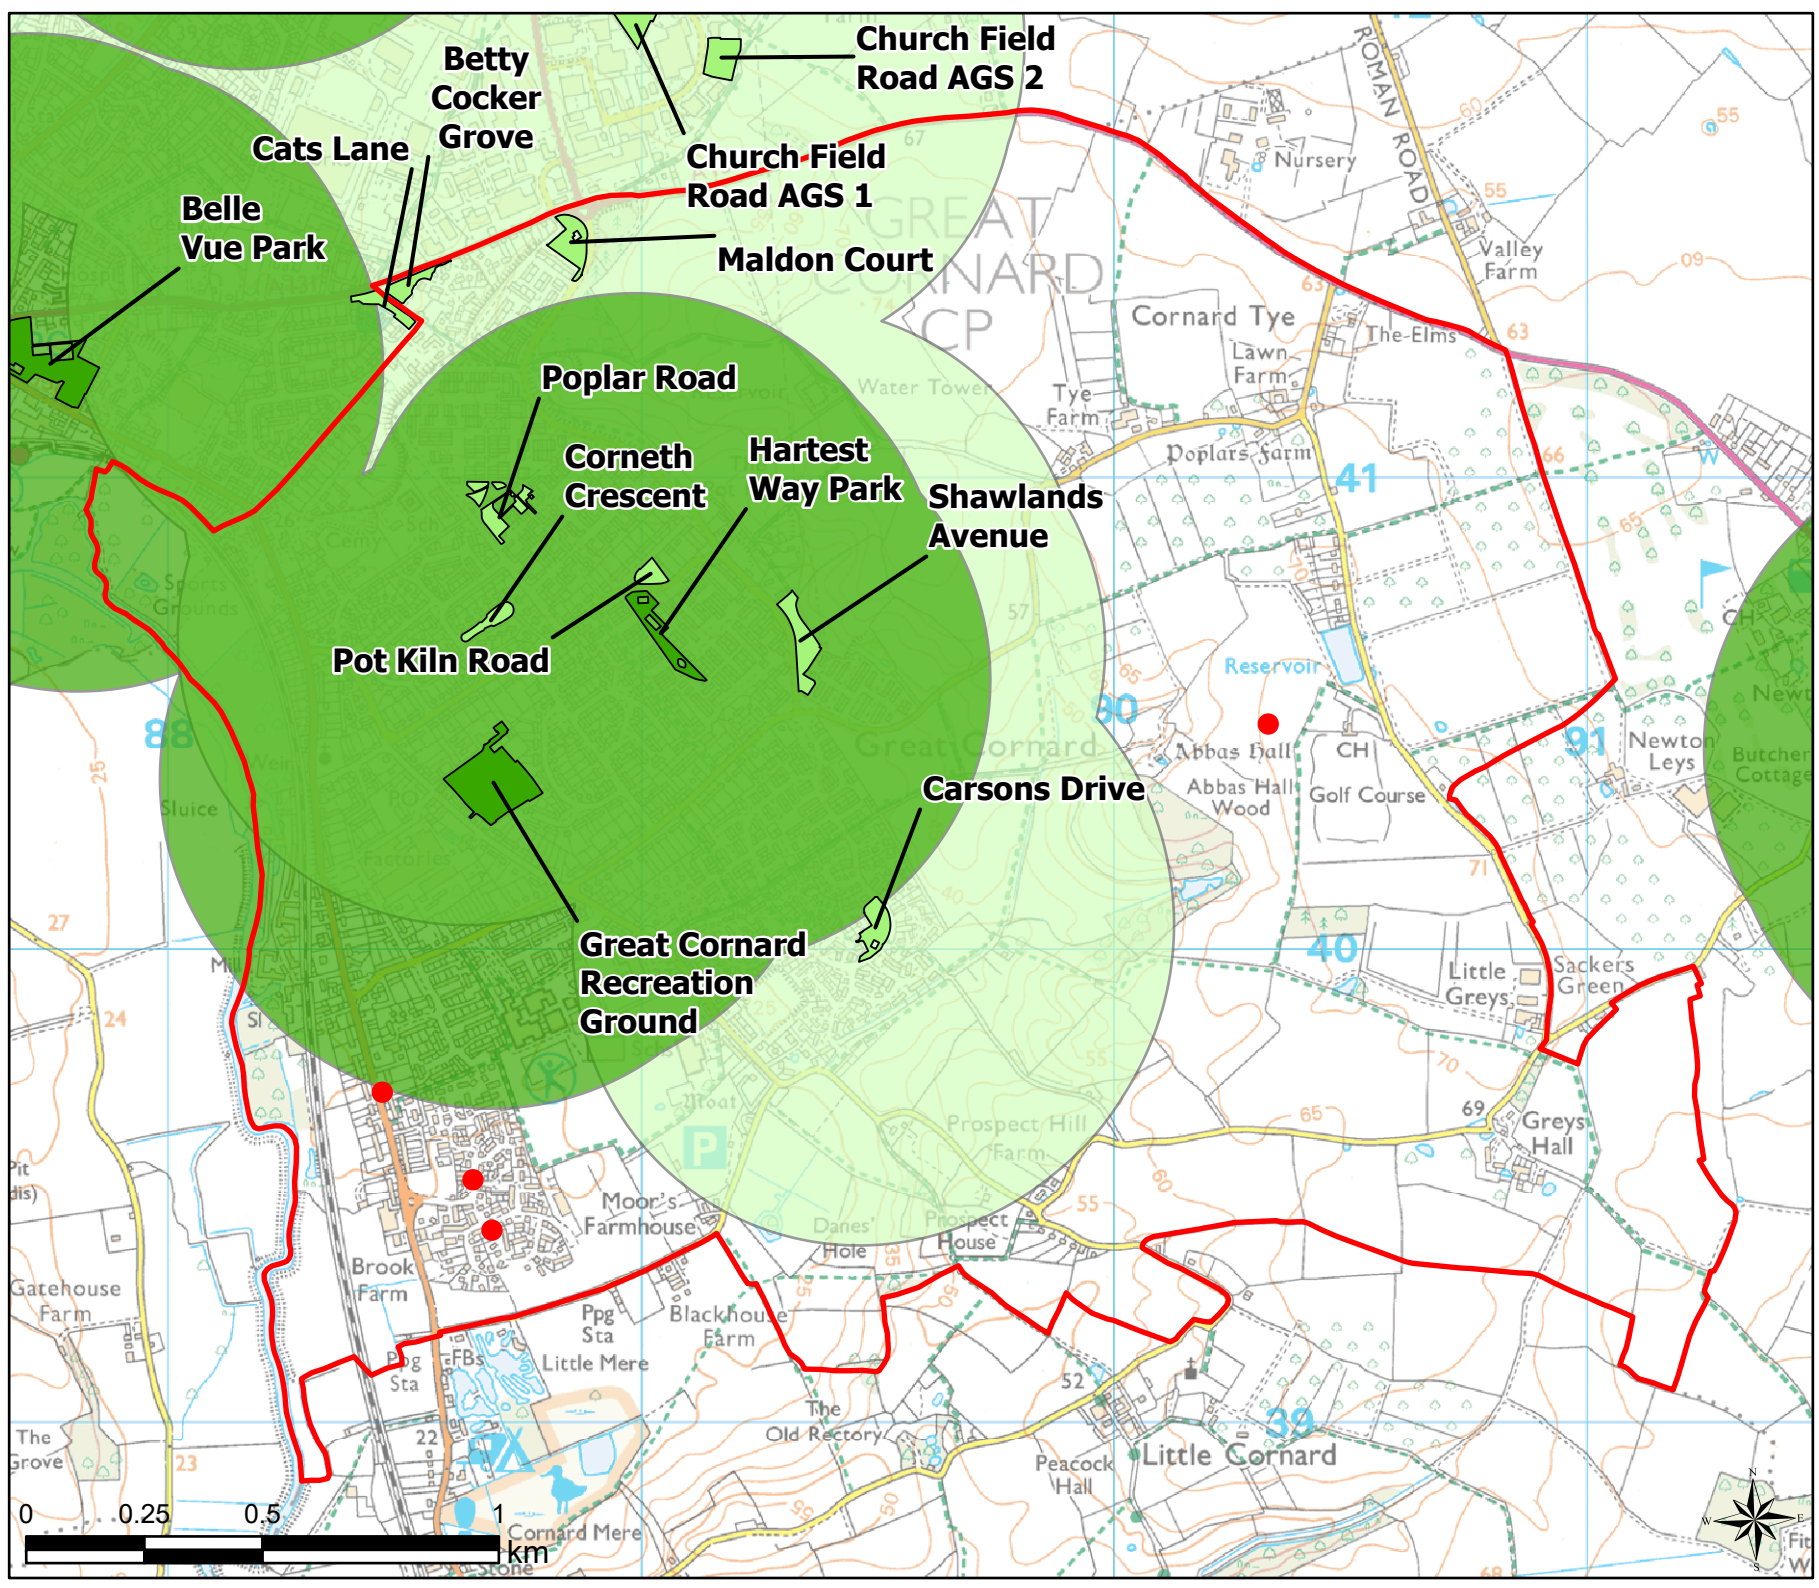

Great Cornard
Access to Parks, Recreation
Grounds and Amenity

Legend

- 2011 OA Outside Buffer
- 600m Buffer: Parks and Recreation Grounds
- 600m Buffer: Amenity Greenspace

OpenSpace

Typology

- Amenity Greenspace
- Parks and Recreation Grounds

Parish Boundary

- Shortfall

Open Space Study

Scale: 1:16,000

Map Produced on: 13/05/2019