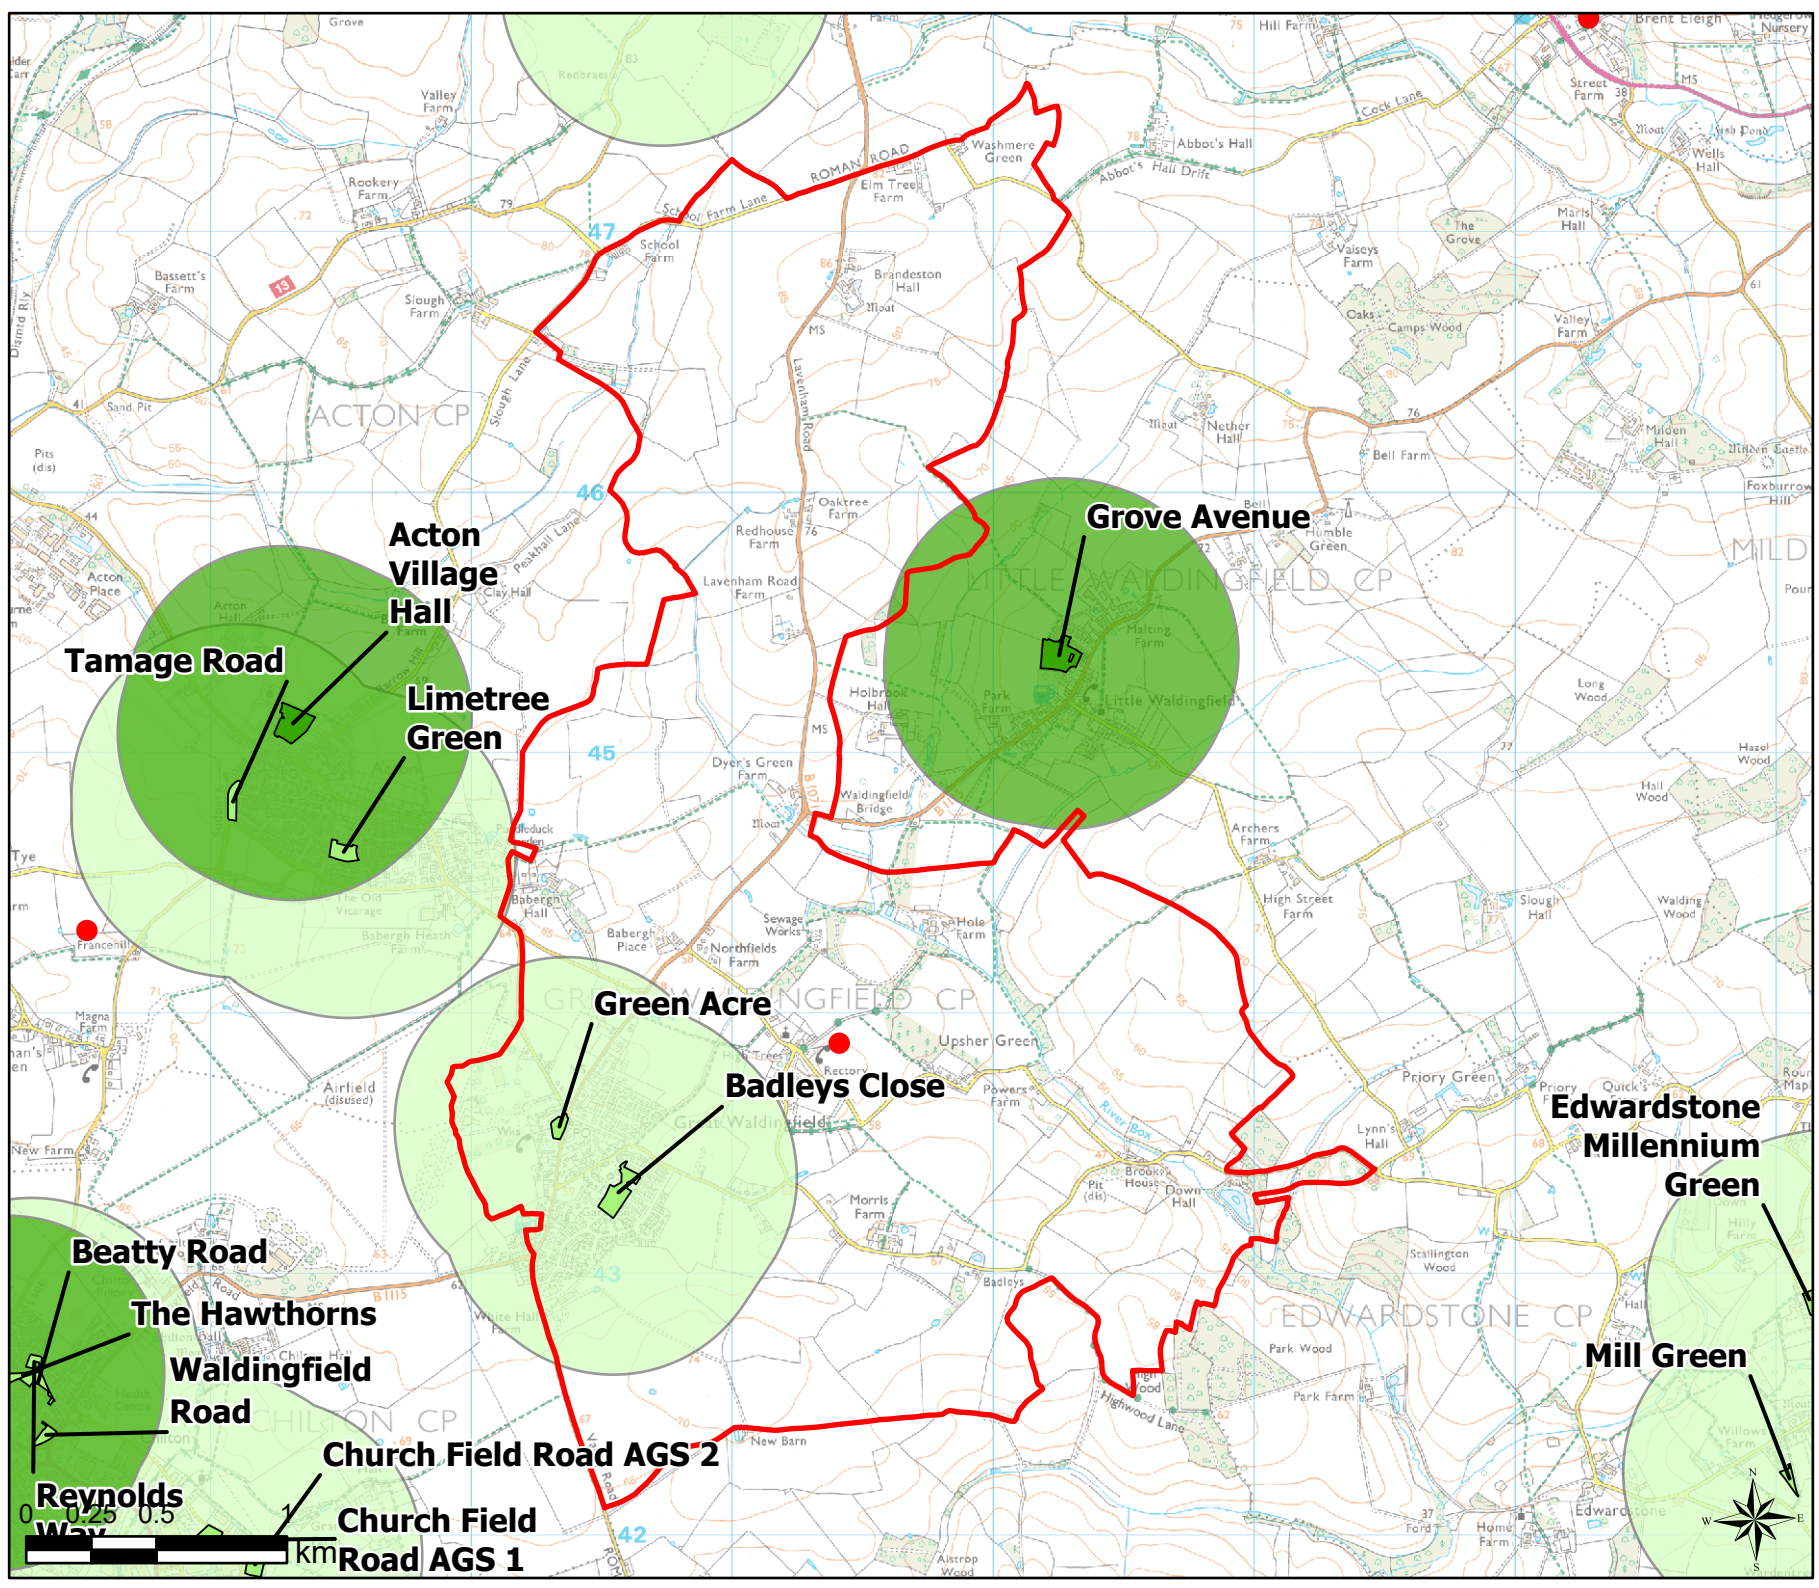

Great Waldingfield Access to Parks, Recreation Grounds and Amenity

Legend

- 2011 OA Outside Buffer
- 600m Buffer: Parks and Recreation Grounds
- 600m Buffer: Amenity Greenspace

OpenSpace Typology

- Amenity Greenspace
- Parks and Recreation Grounds

Parish Boundary

- Shortfall

Open Space Study

Scale: 1:29,000

Map Produced on: 13/05/2019