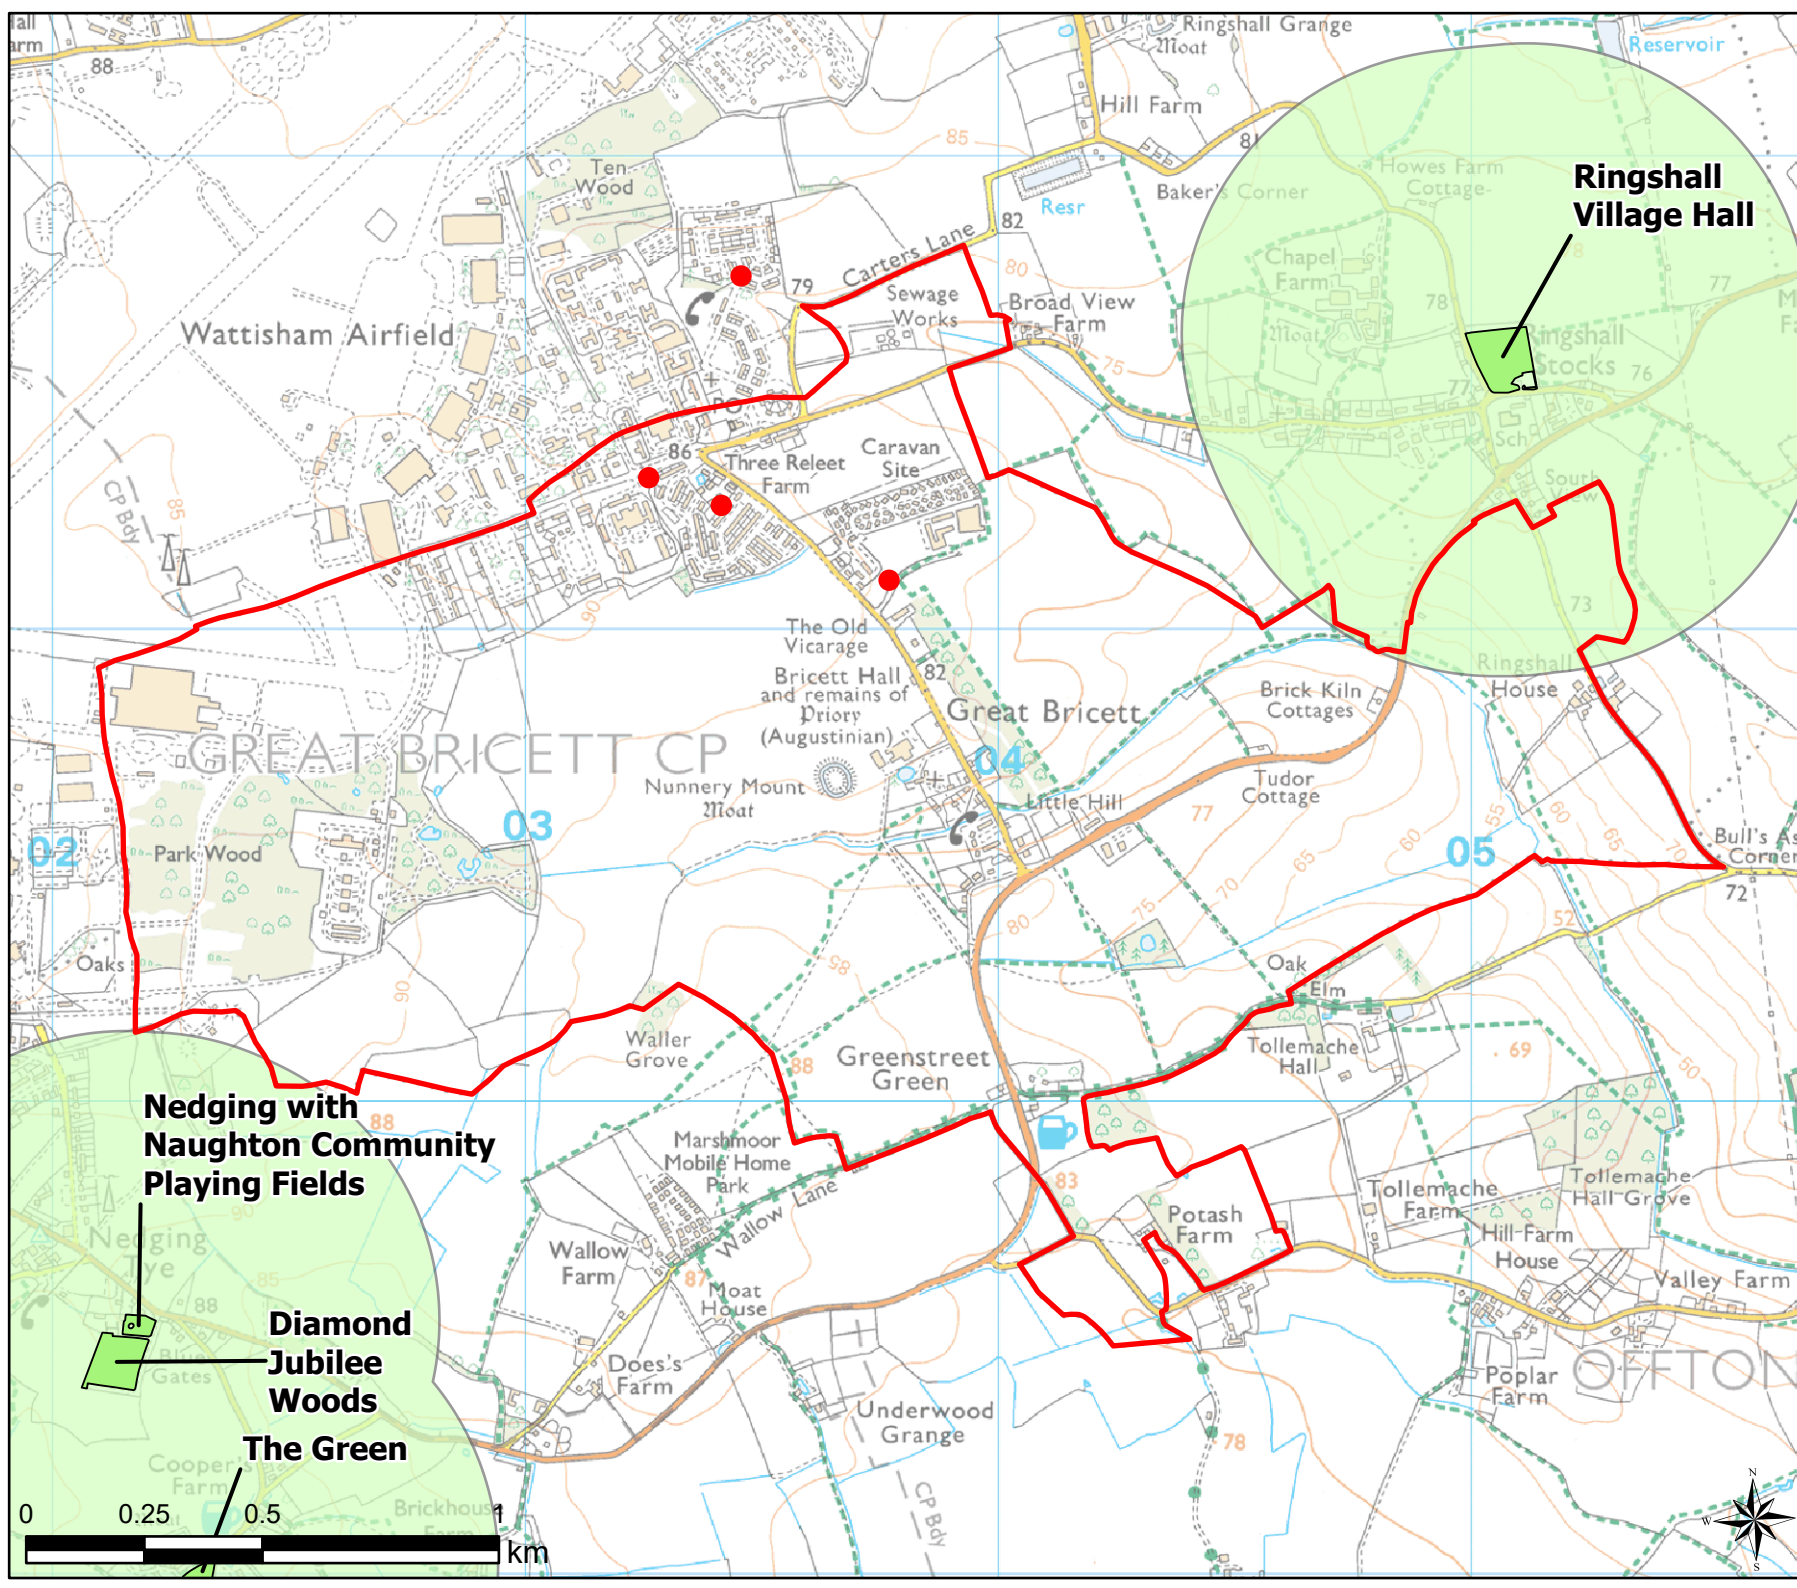

OpenSpace
Typology

- Amenity Greenspace
- Parks and Recreation Grounds

Parish Boundary
 Pass Standard

Open Space Study

Scale: 1:13,000

Map Produced on: 13/05/2019

**Great Bricett
Access to Parks, Recreation
Grounds and Amenity**