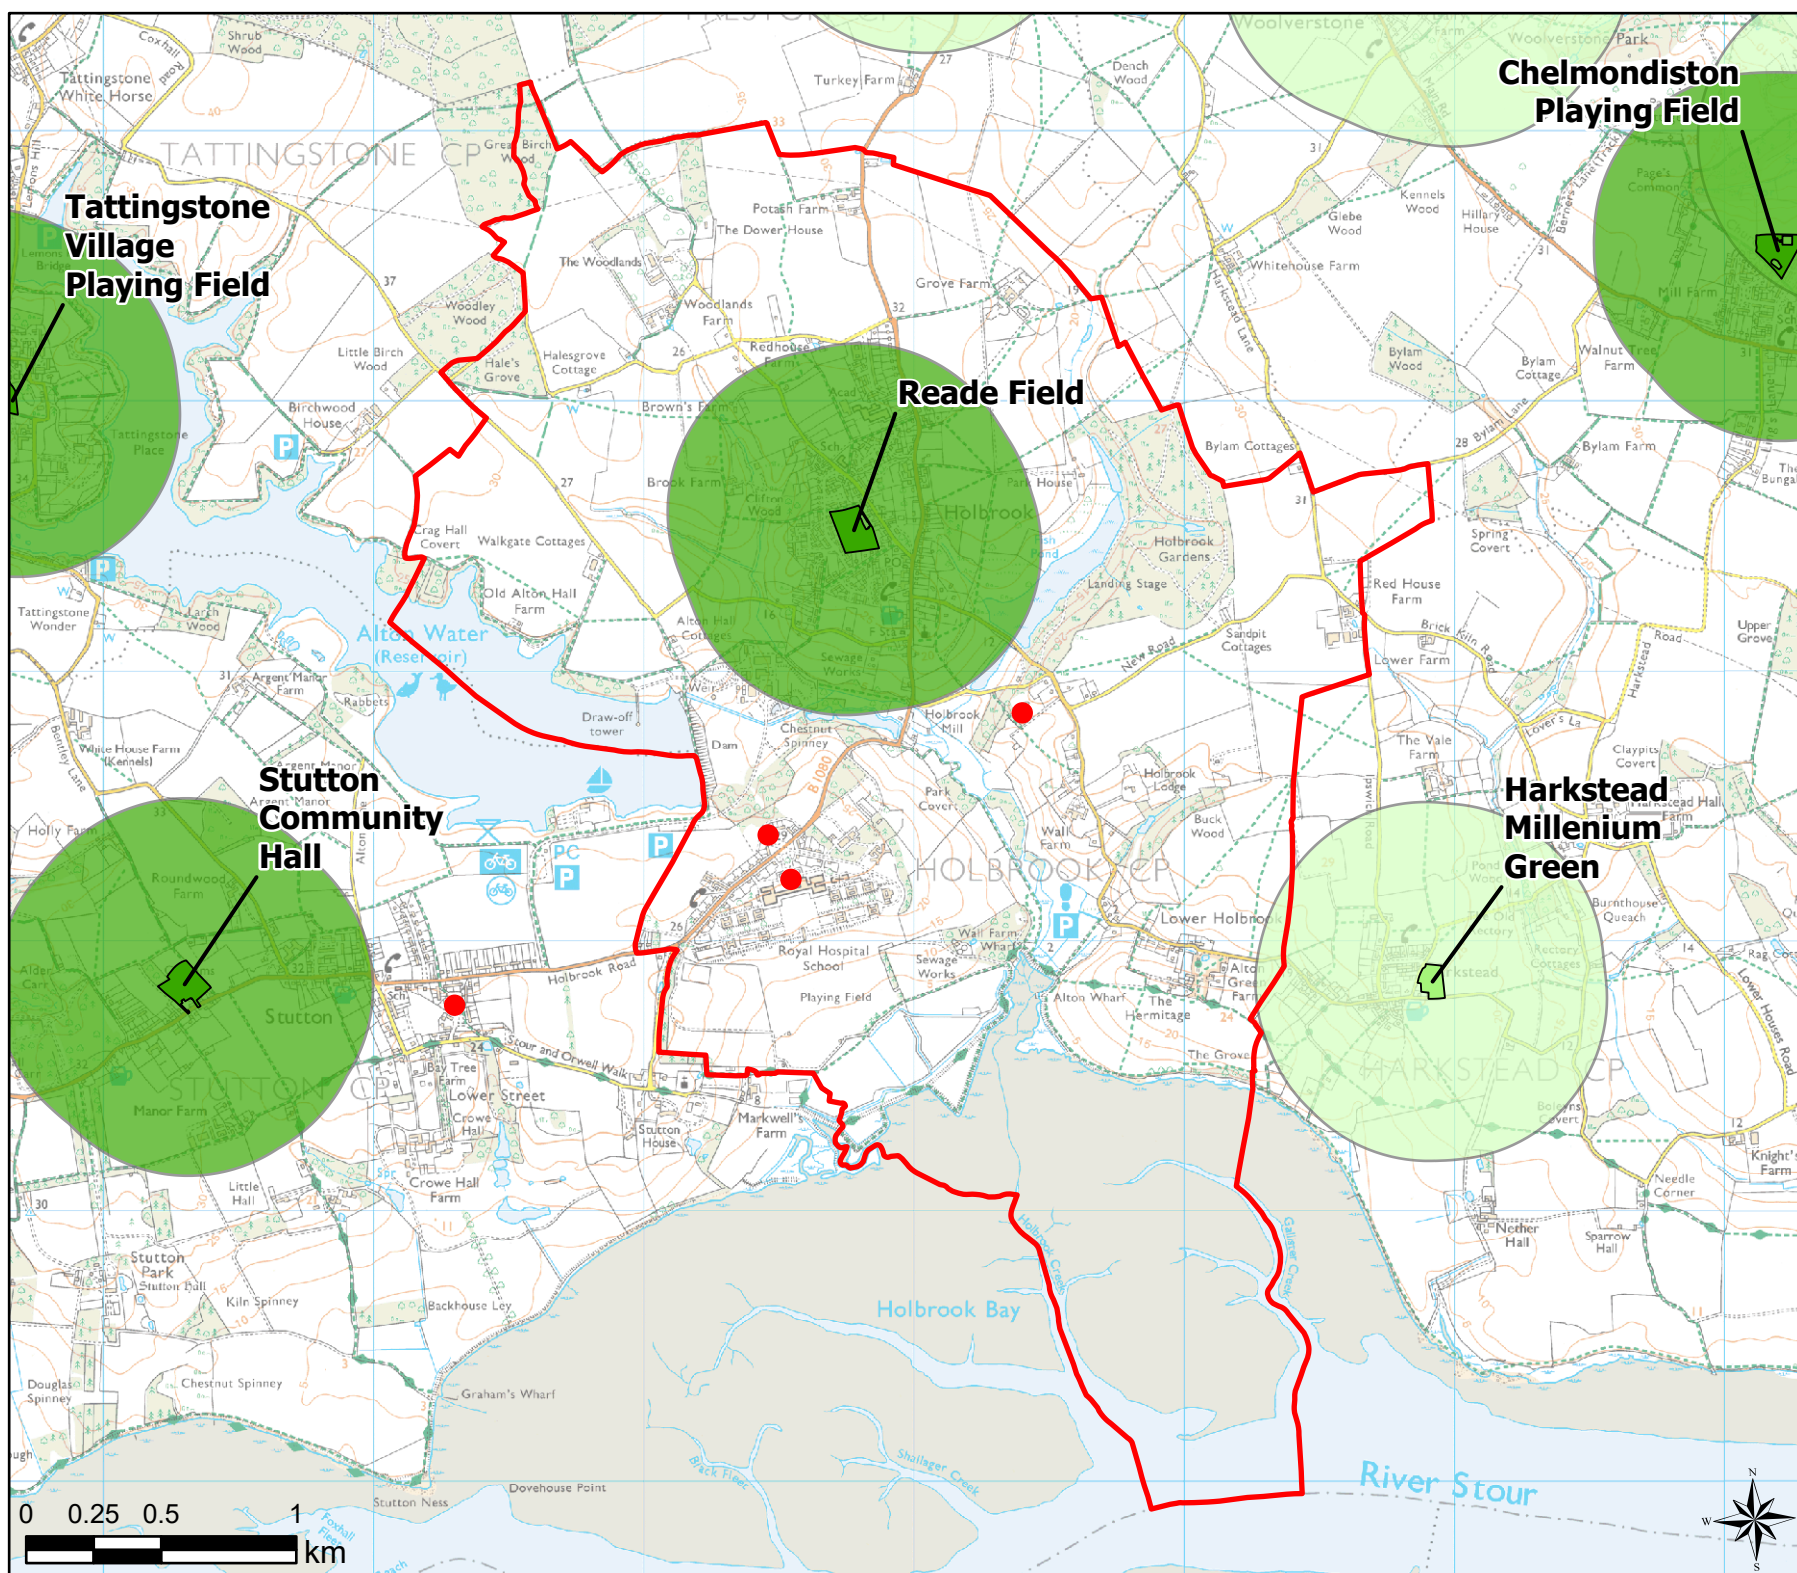

Open Space Study

Scale: 1:30,000

Map Produced on: 13/05/2019

Holbrook
 Access to Parks, Recreation
 Grounds and Amenity

Legend

- 2011 OA Outside Buffer
- 600m Buffer: Parks and Recreation Grounds
- 600m Buffer: Amenity Greenspace