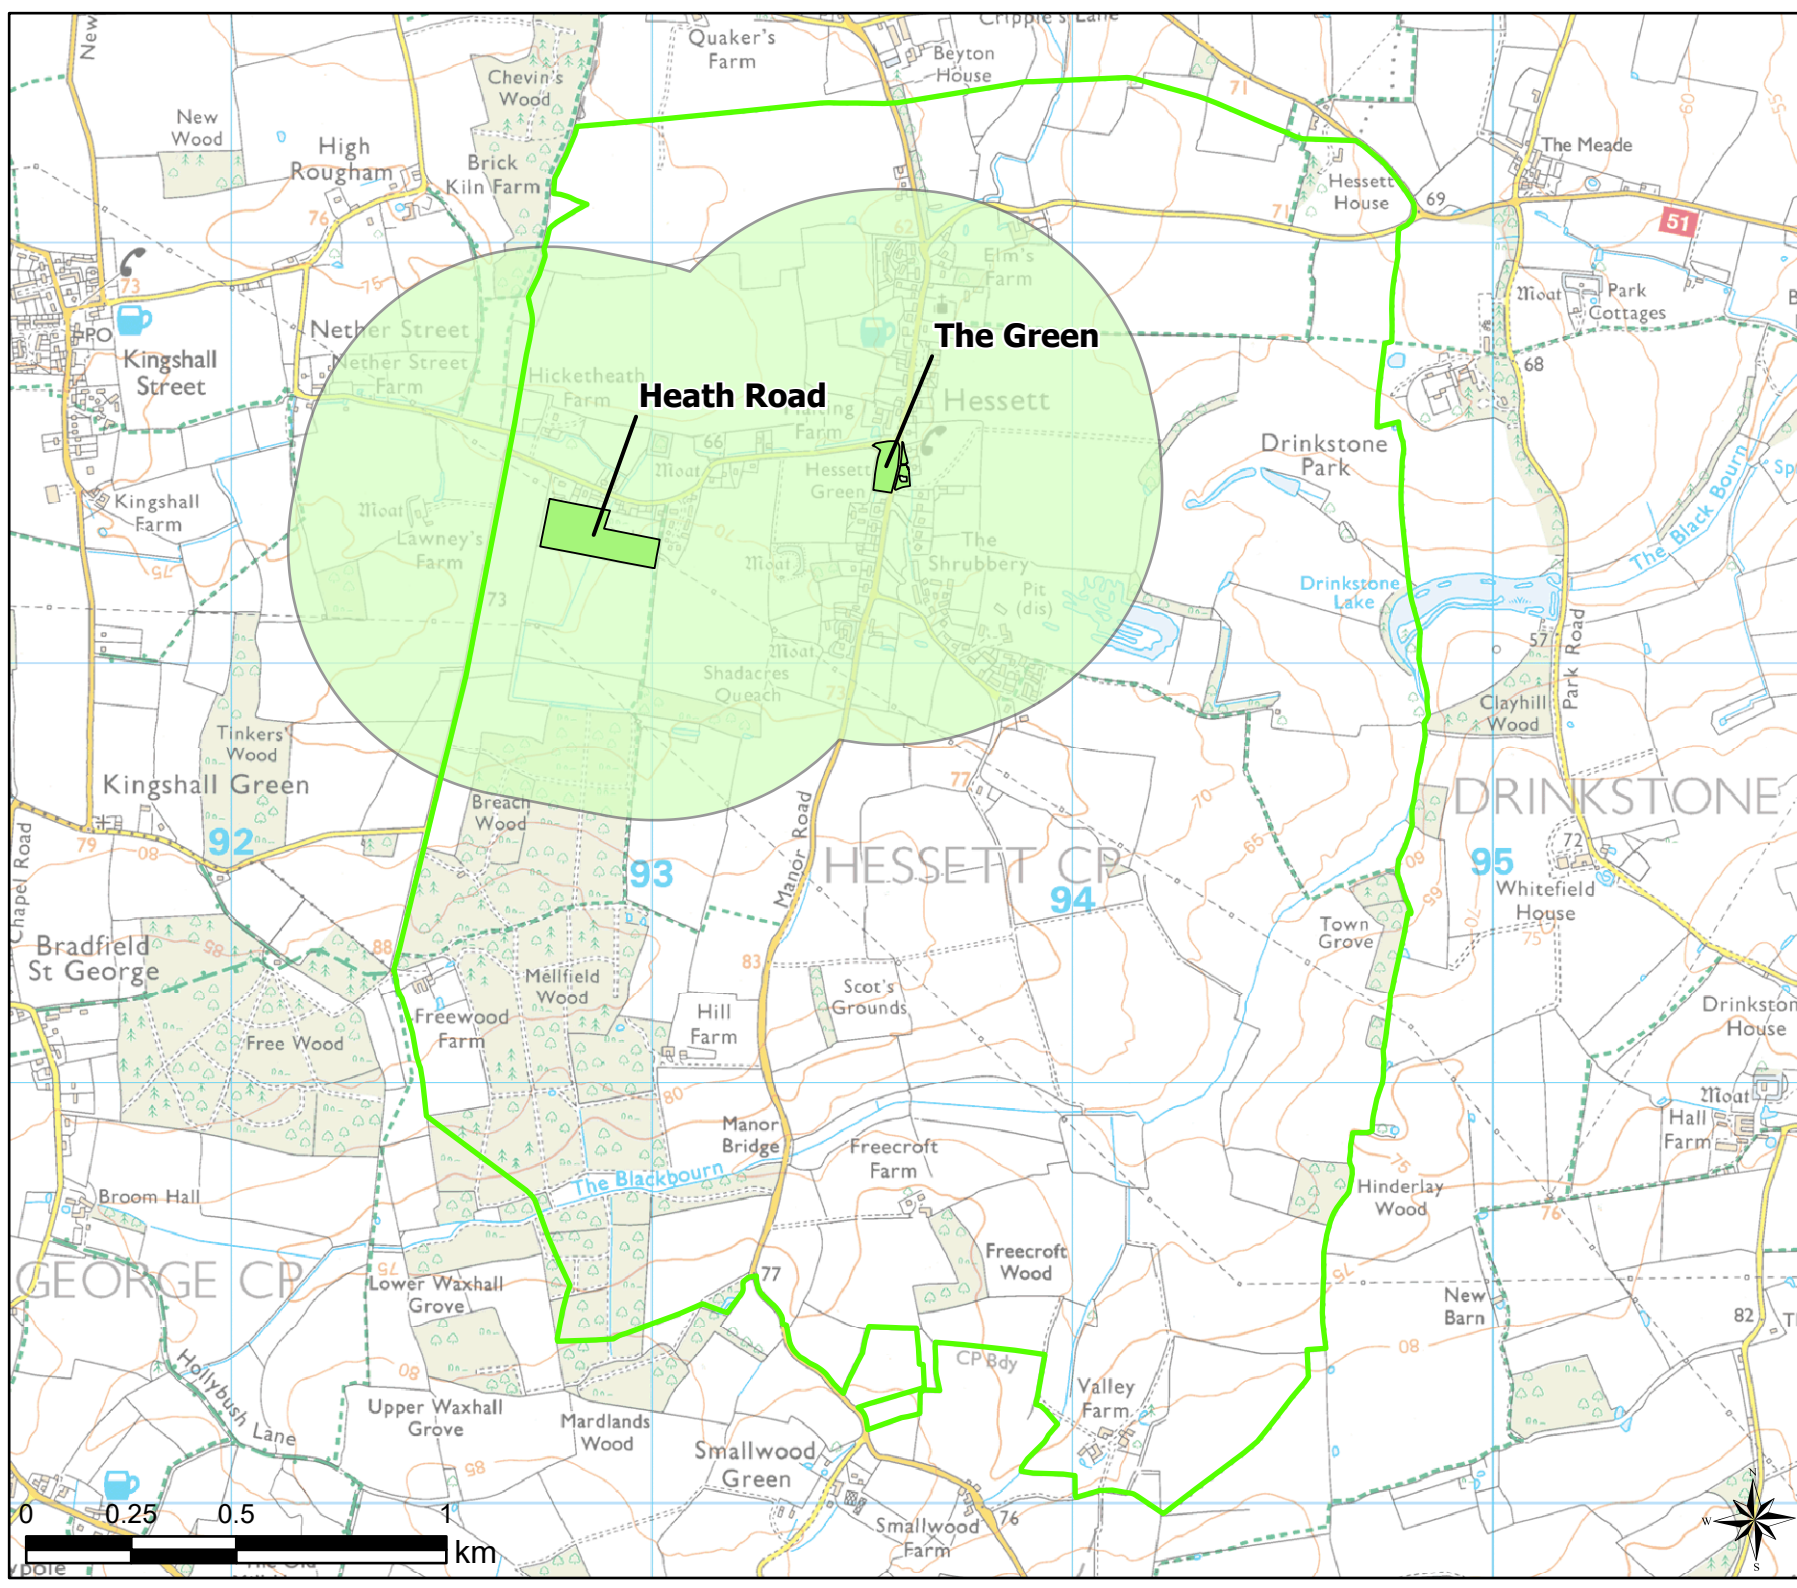

Map Produced on: 13/05/2019

Hessett

Access to Parks, Recreation Grounds and Amenity

Legend

- 2011 OA Outside Buffer
- 600m Buffer: Amenity Greenspace
- OpenSpace
- Typology
- Amenity Greenspace
- Parish Boundary
- Pass Standard