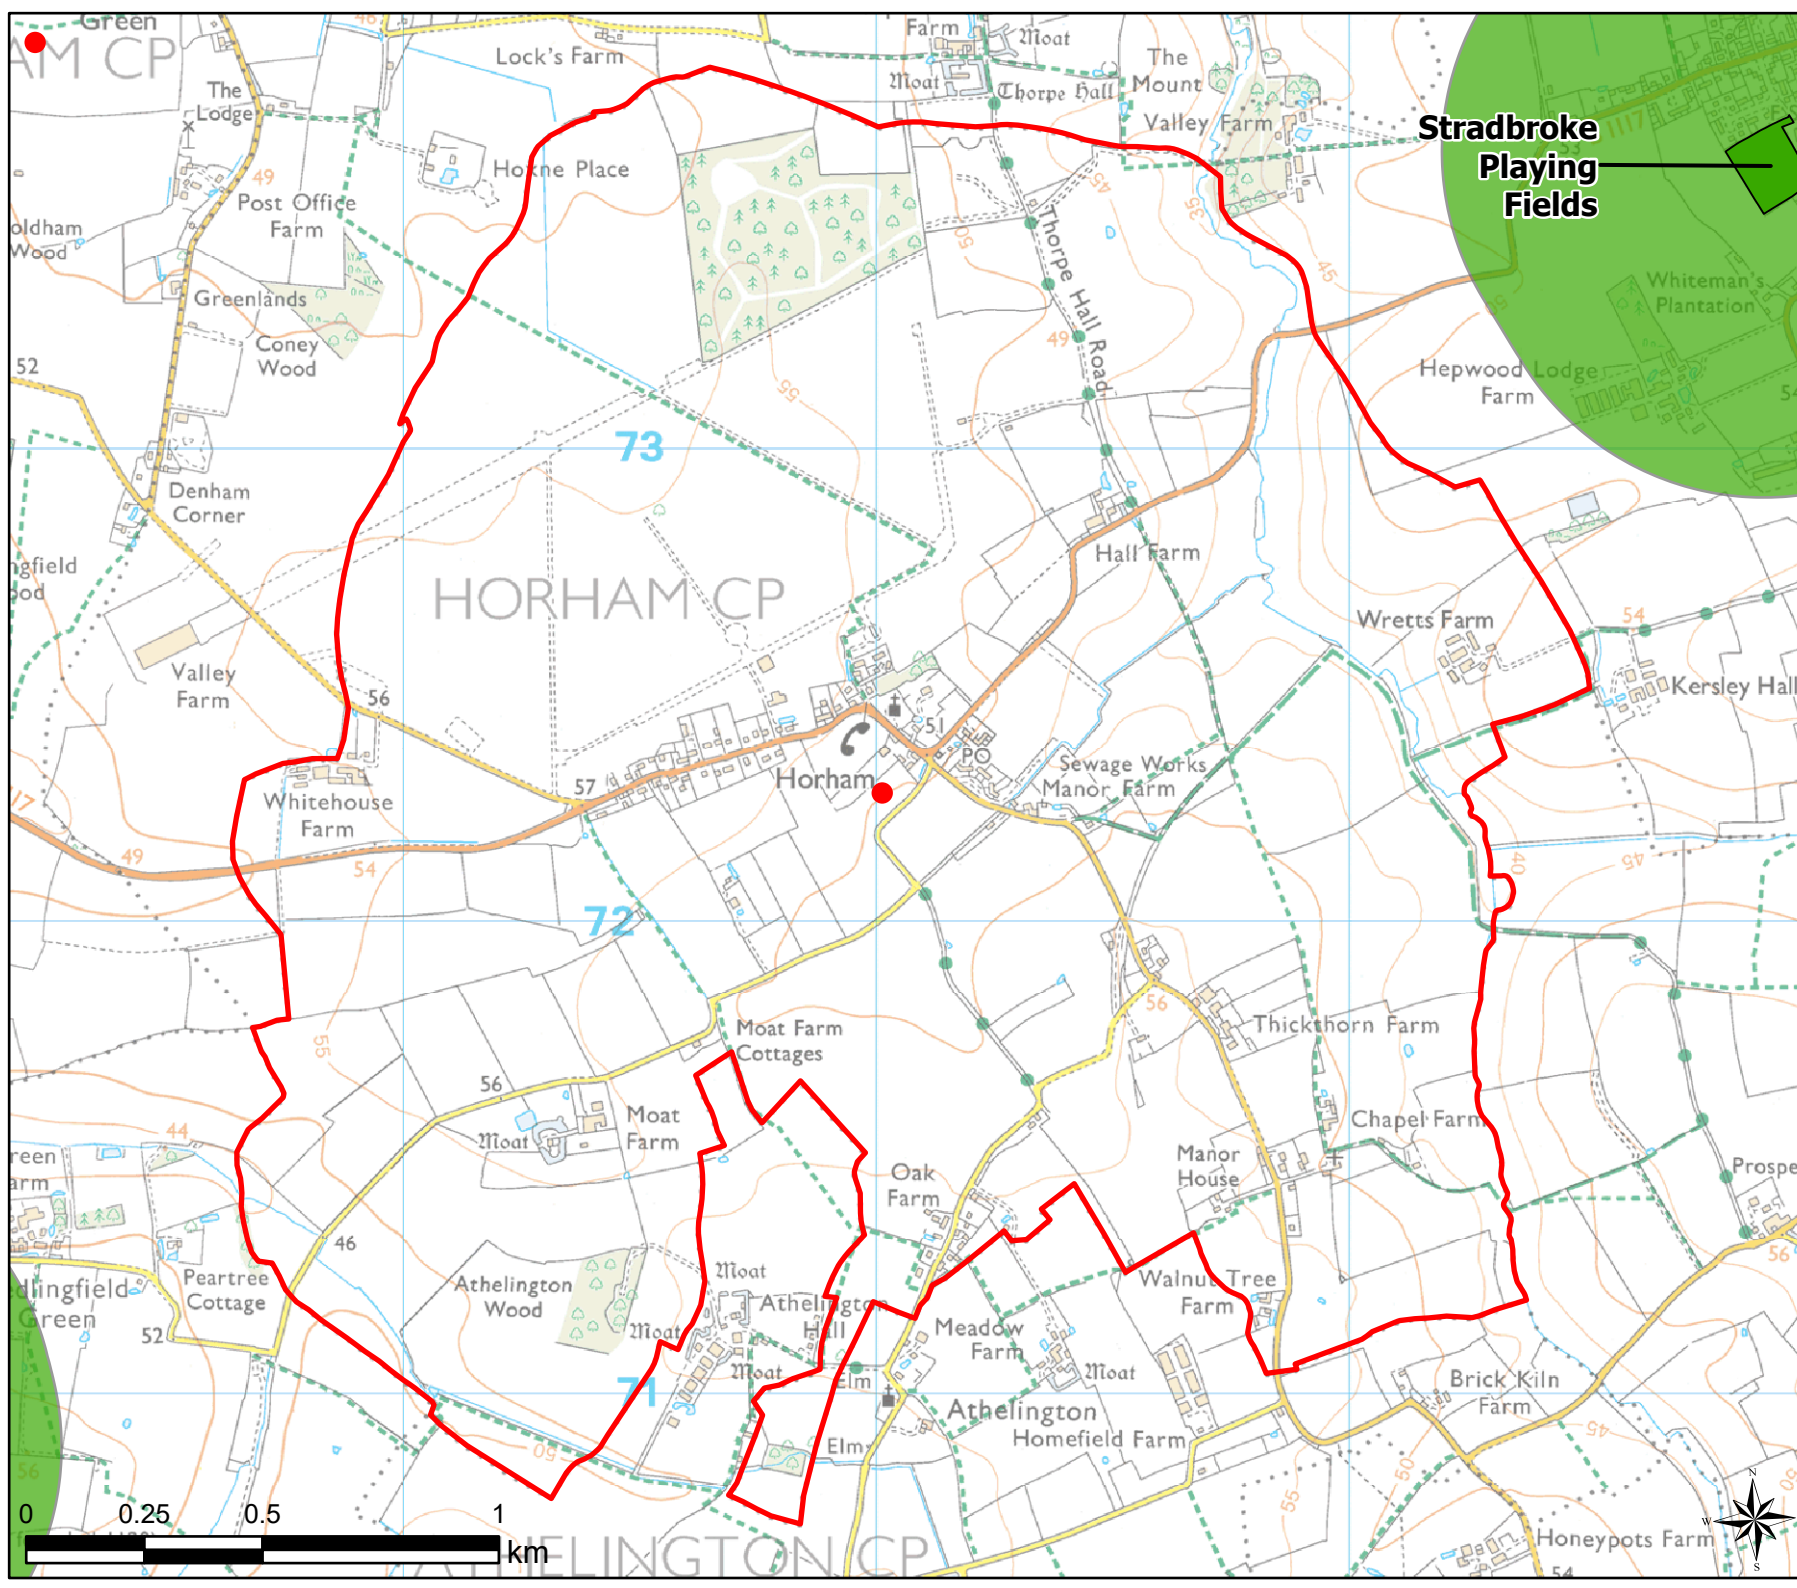

Legend

- 2011 OA Outside Buffer
- 600m Buffer: Amenity Greenspace

**OpenSpace
Typology**

- Amenity Greenspace
- Parish Boundary
- Pass Standard

Open Space Study

Scale: 1:15,000

Map Produced on: 13/05/2019

Horham Access to Parks, Recreation Grounds and Amenity