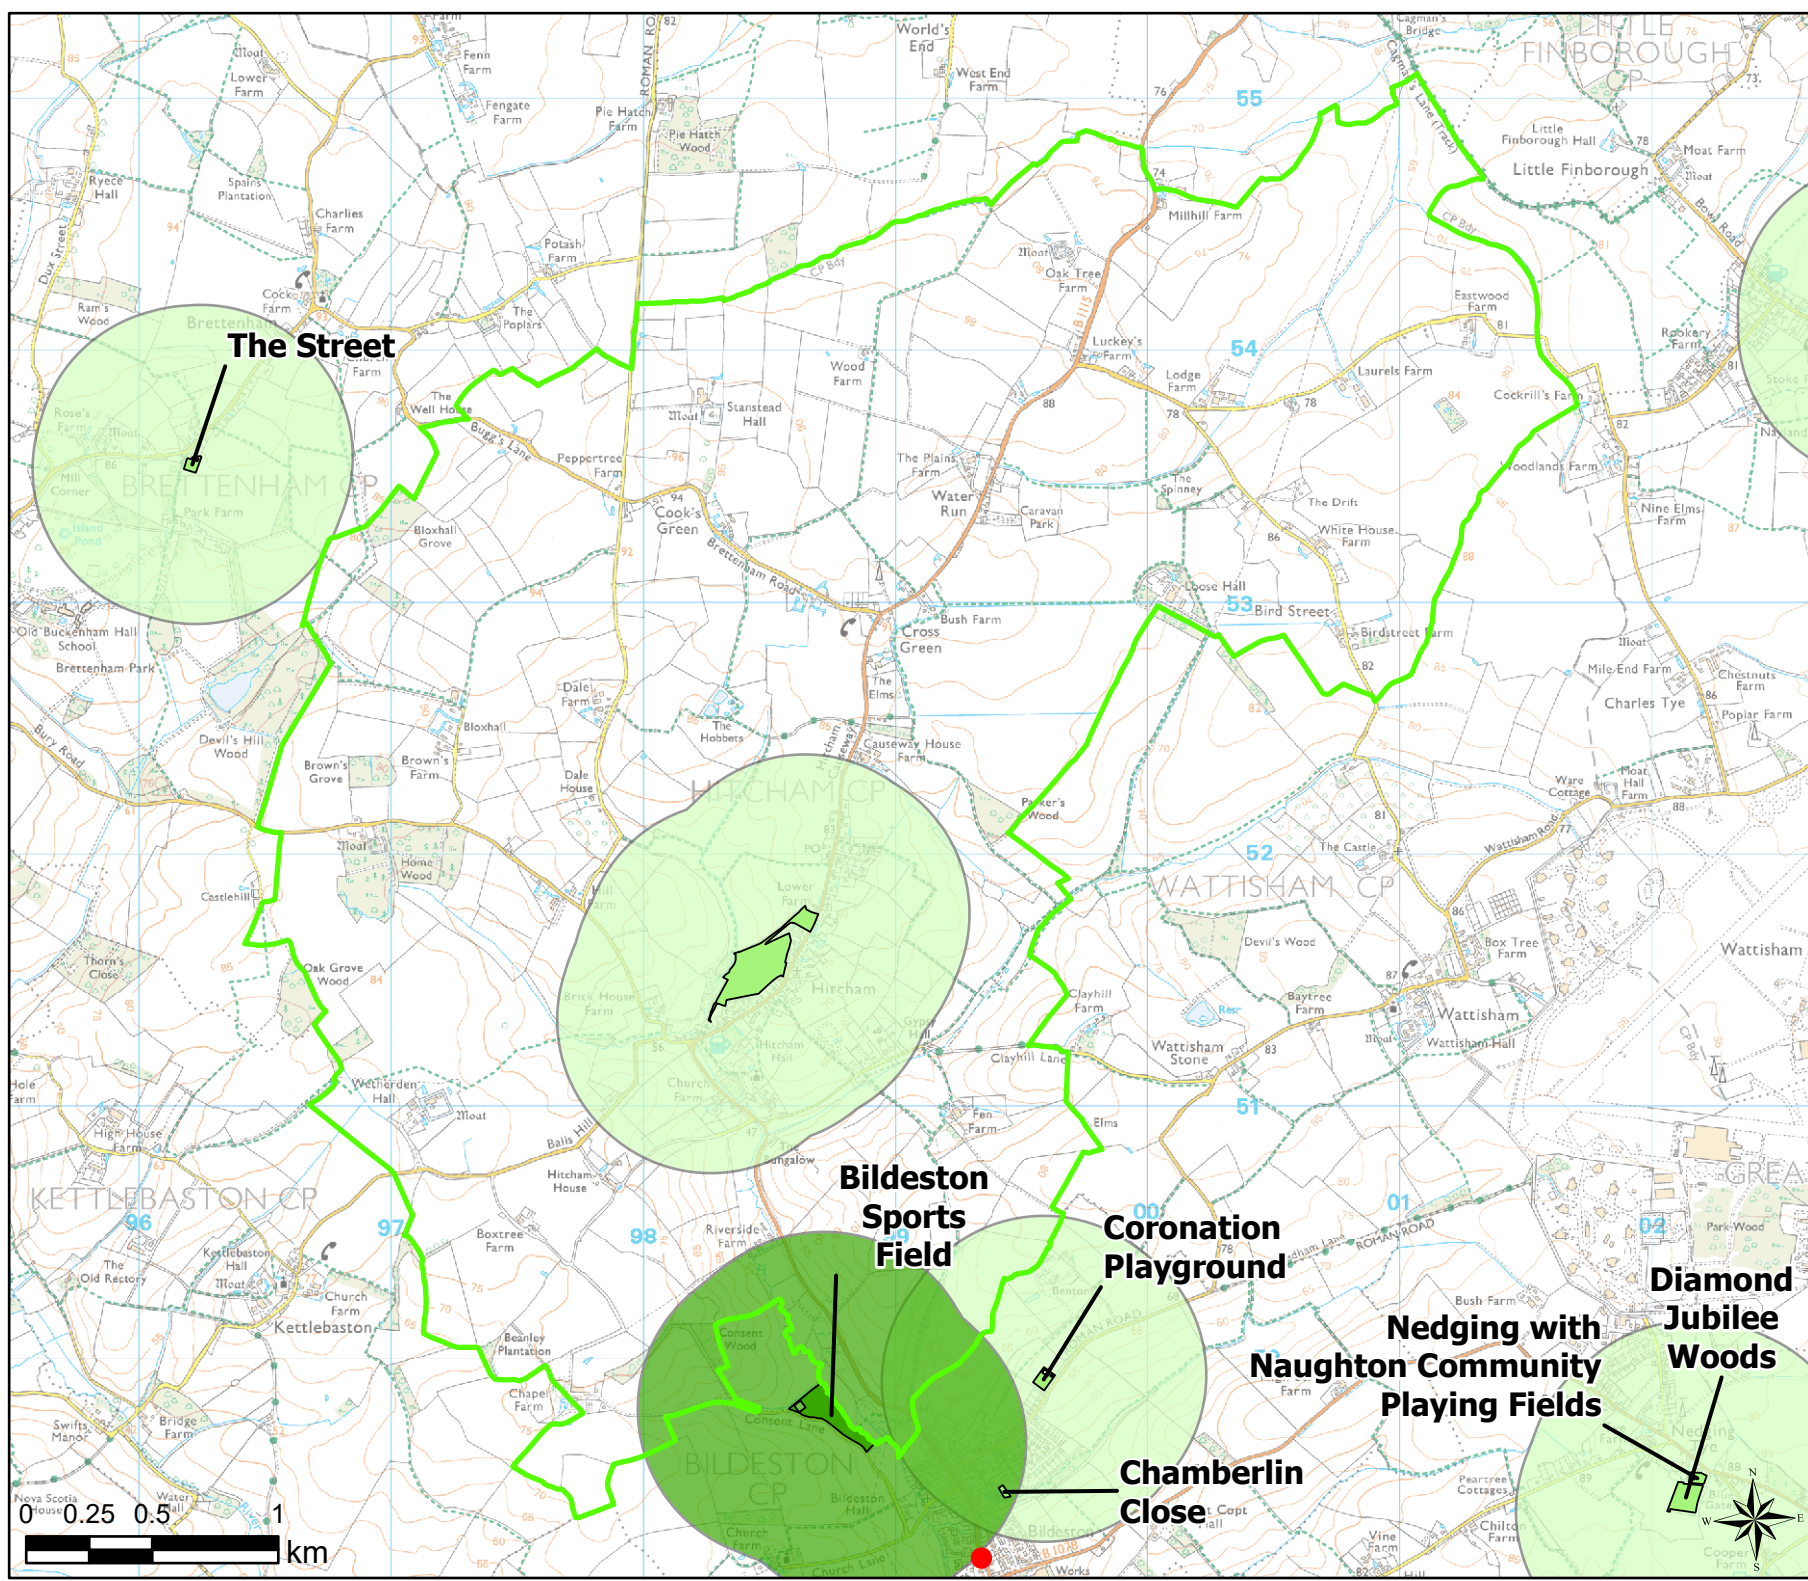

Open Space Study

Scale: 1:30,000

Map Produced on: 13/05/2019

Holbrook
 Access to Parks, Recreation
 Grounds and Amenity

Legend

- 2011 OA Outside Buffer
- 600m Buffer: Parks and Recreation Grounds
- 600m Buffer: Amenity Greenspace