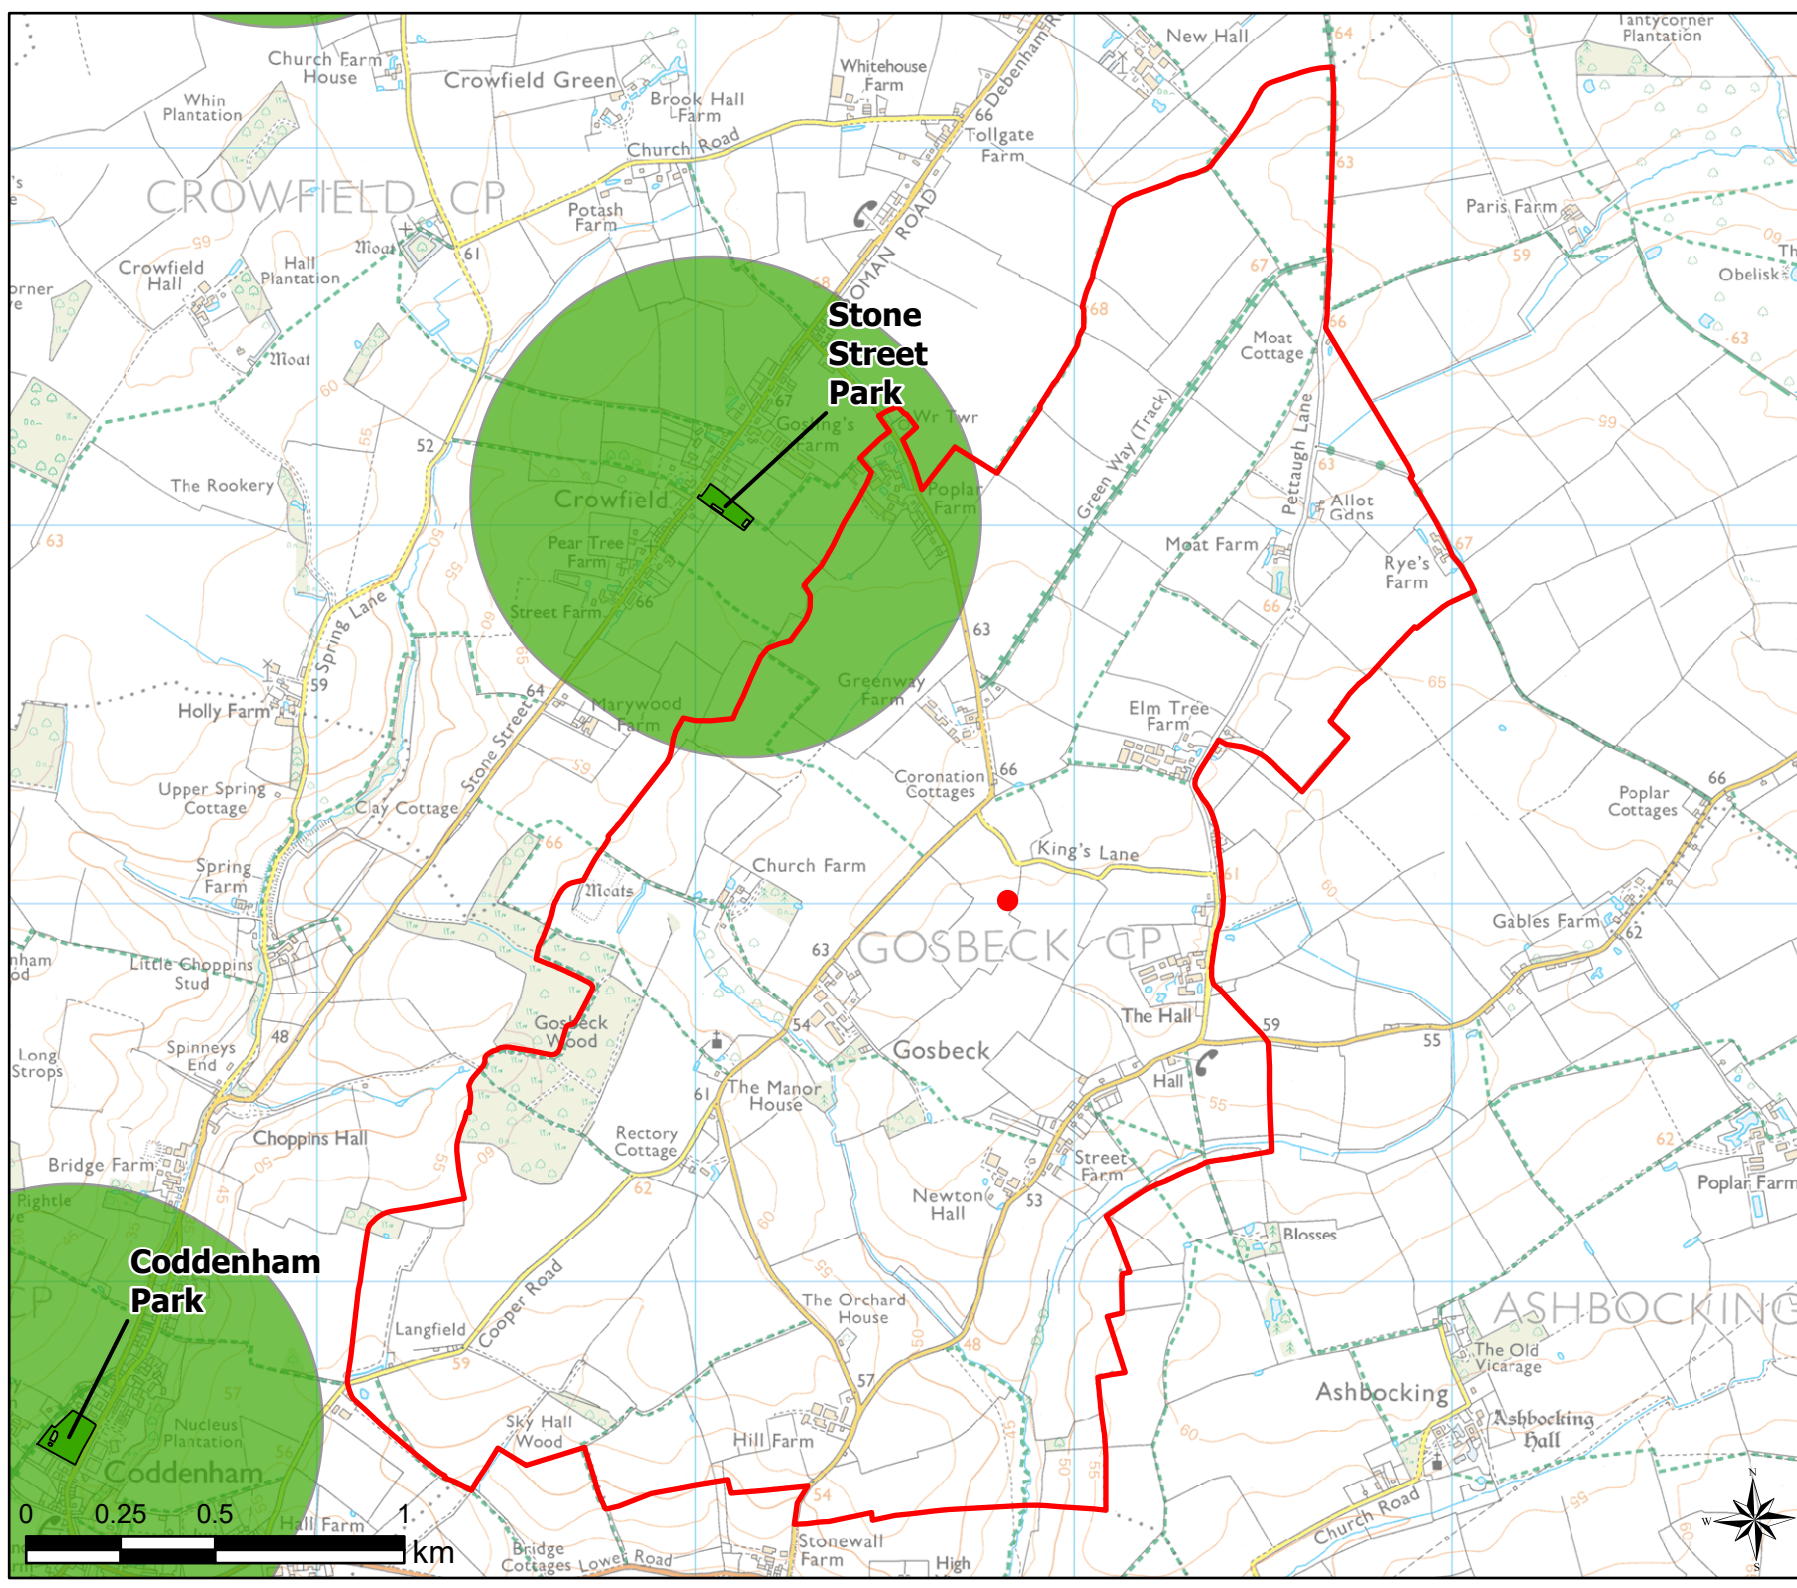

Open Space Study

Scale: 1:20,000

Map Produced on: 13/05/2019

Gosbeck

Access to Parks, Recreation Grounds and Amenity

Legend

- 2011 OA Outside Buffer
- 600m Buffer: Parks and Recreation Grounds
- OpenSpace Typology
 - Parks and Recreation Grounds
- Parish Boundary
 - ▭ Shortfall