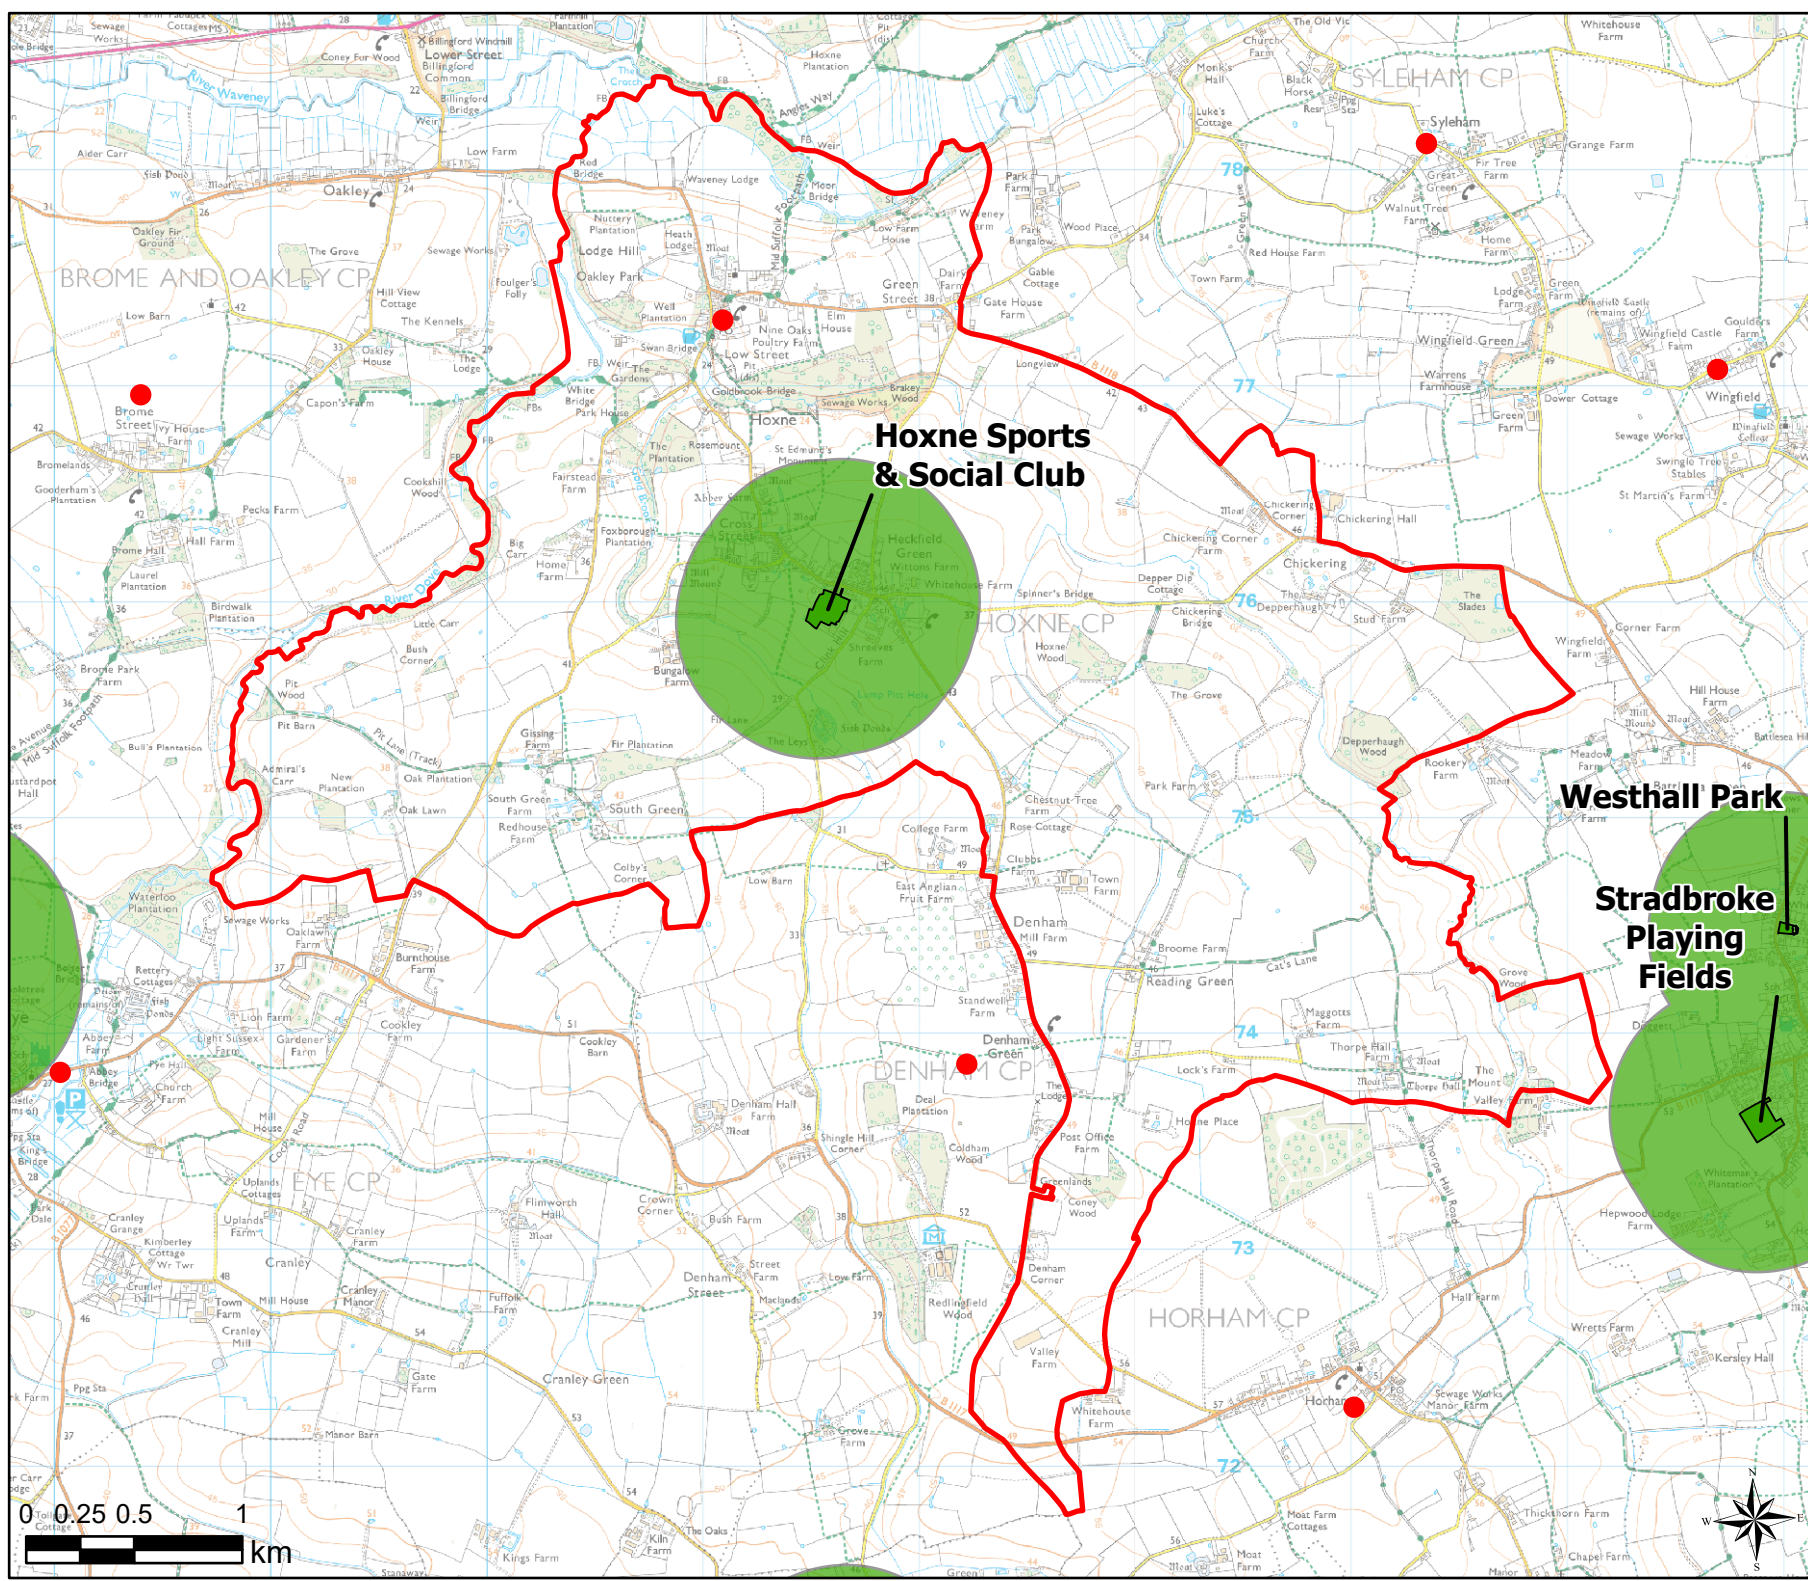

Hoxne Access to Parks, Recreation Grounds and Amenity

Legend

- 2011 OA Outside Buffer
- 600m Buffer: Parks and Recreation Grounds

OpenSpace Typology

- Parks and Recreation Grounds

Parish Boundary

- Shortfall

Open Space Study

Scale: 1:35,000

Map Produced on: 13/05/2019