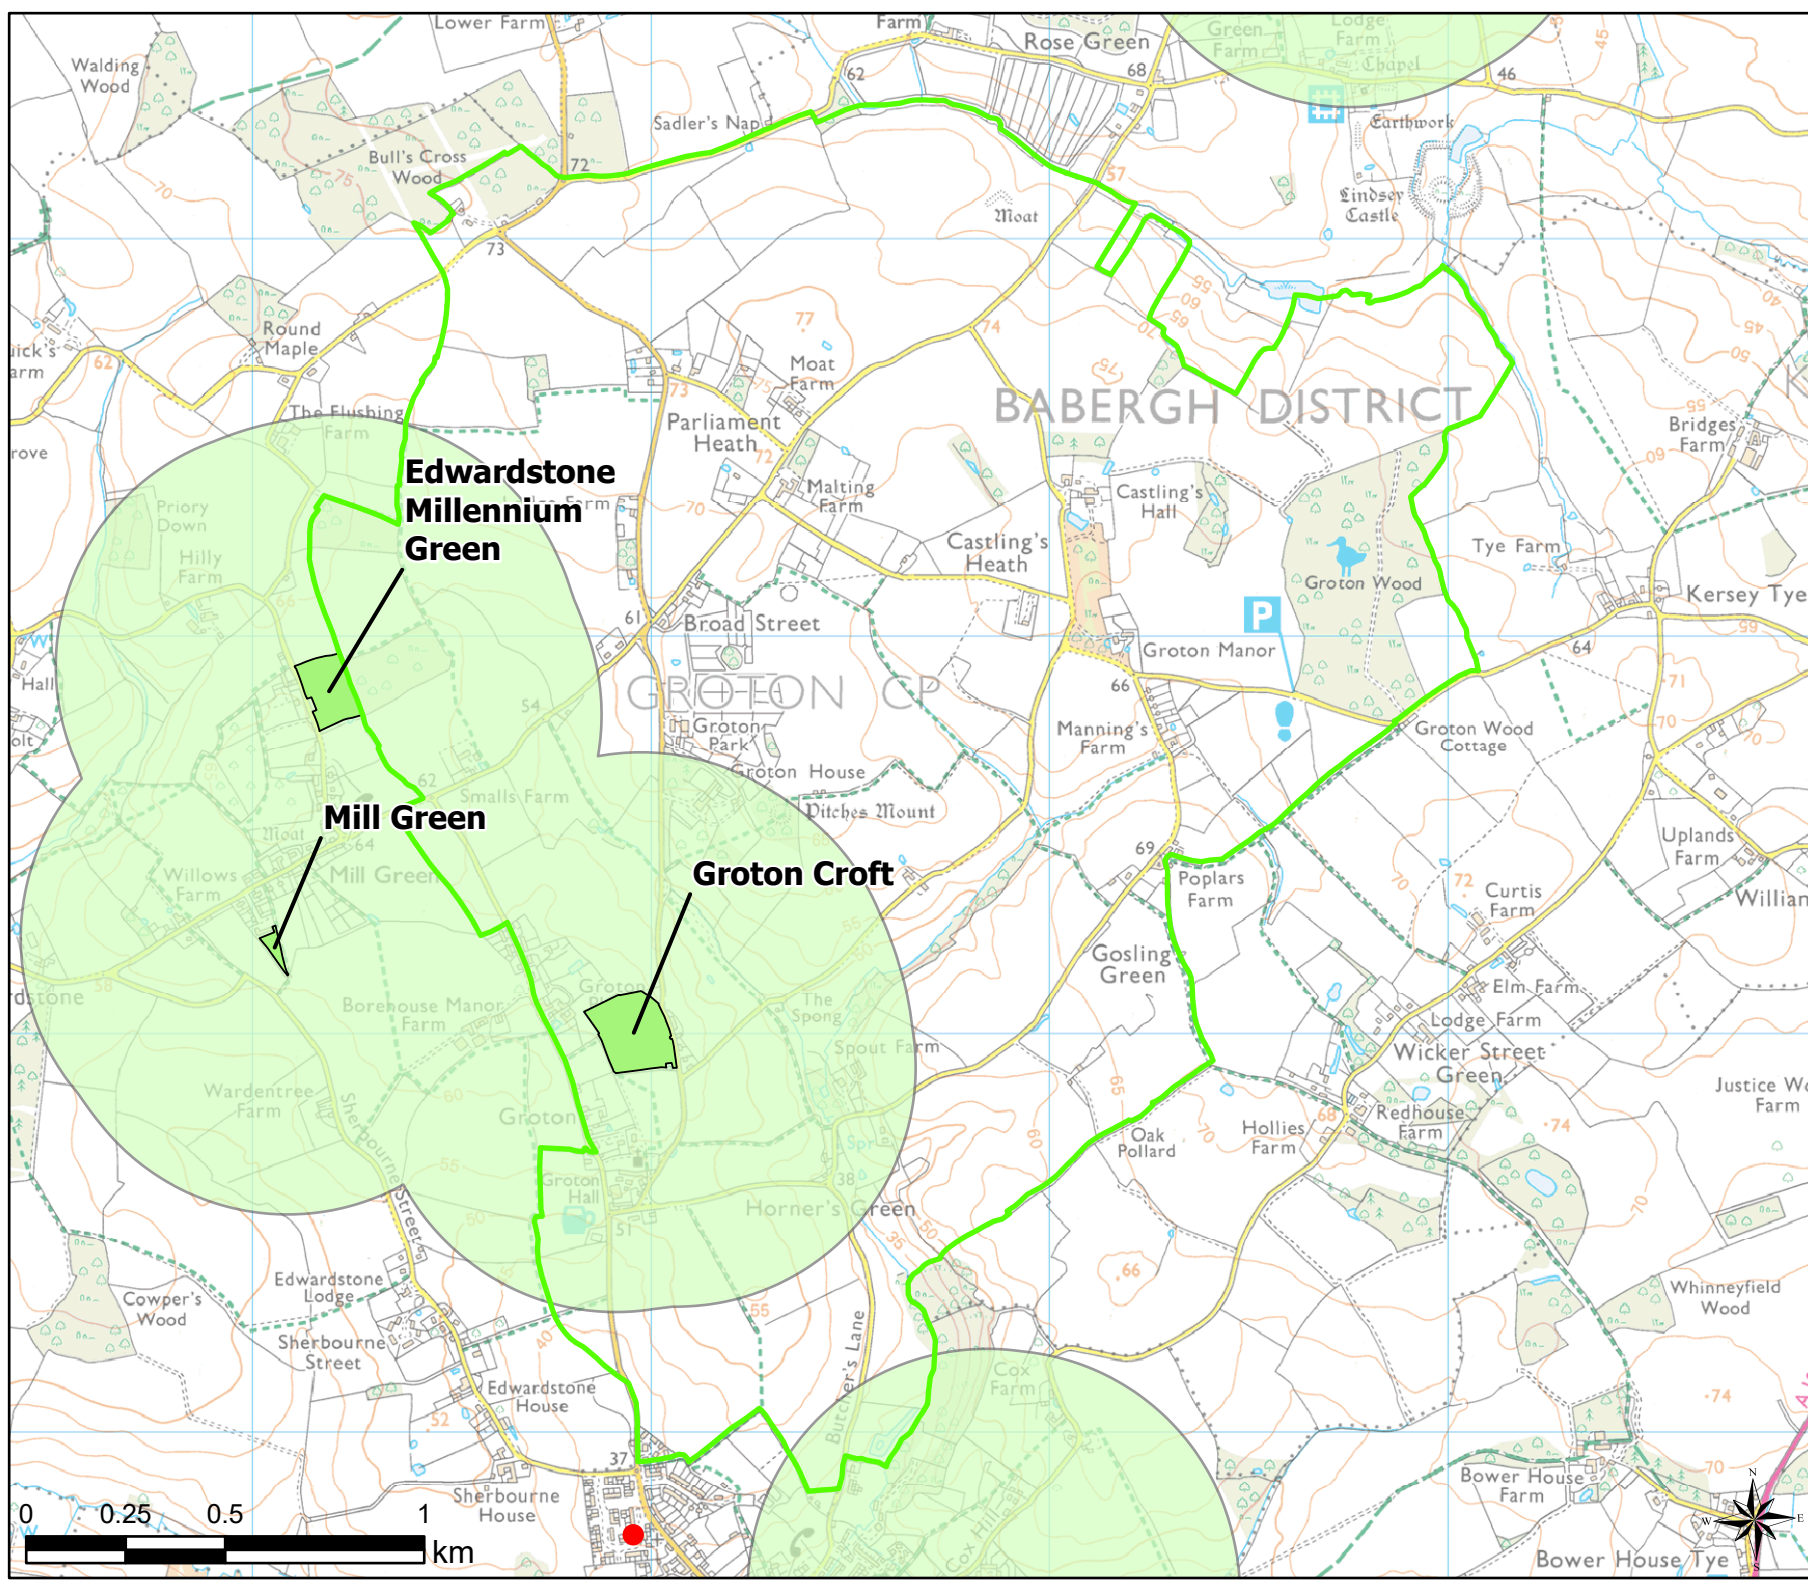

**Groton
Access to Parks, Recreation
Grounds and Amenity**

Legend

- 2011 OA Outside Buffer
- 600m Buffer: Amenity Greenspace
- OpenSpace
- Typology
- Amenity Greenspace
- Parish Boundary
- Pass Standard

Open Space Study

Scale: 1:19,000

Map Produced on: 13/05/2019