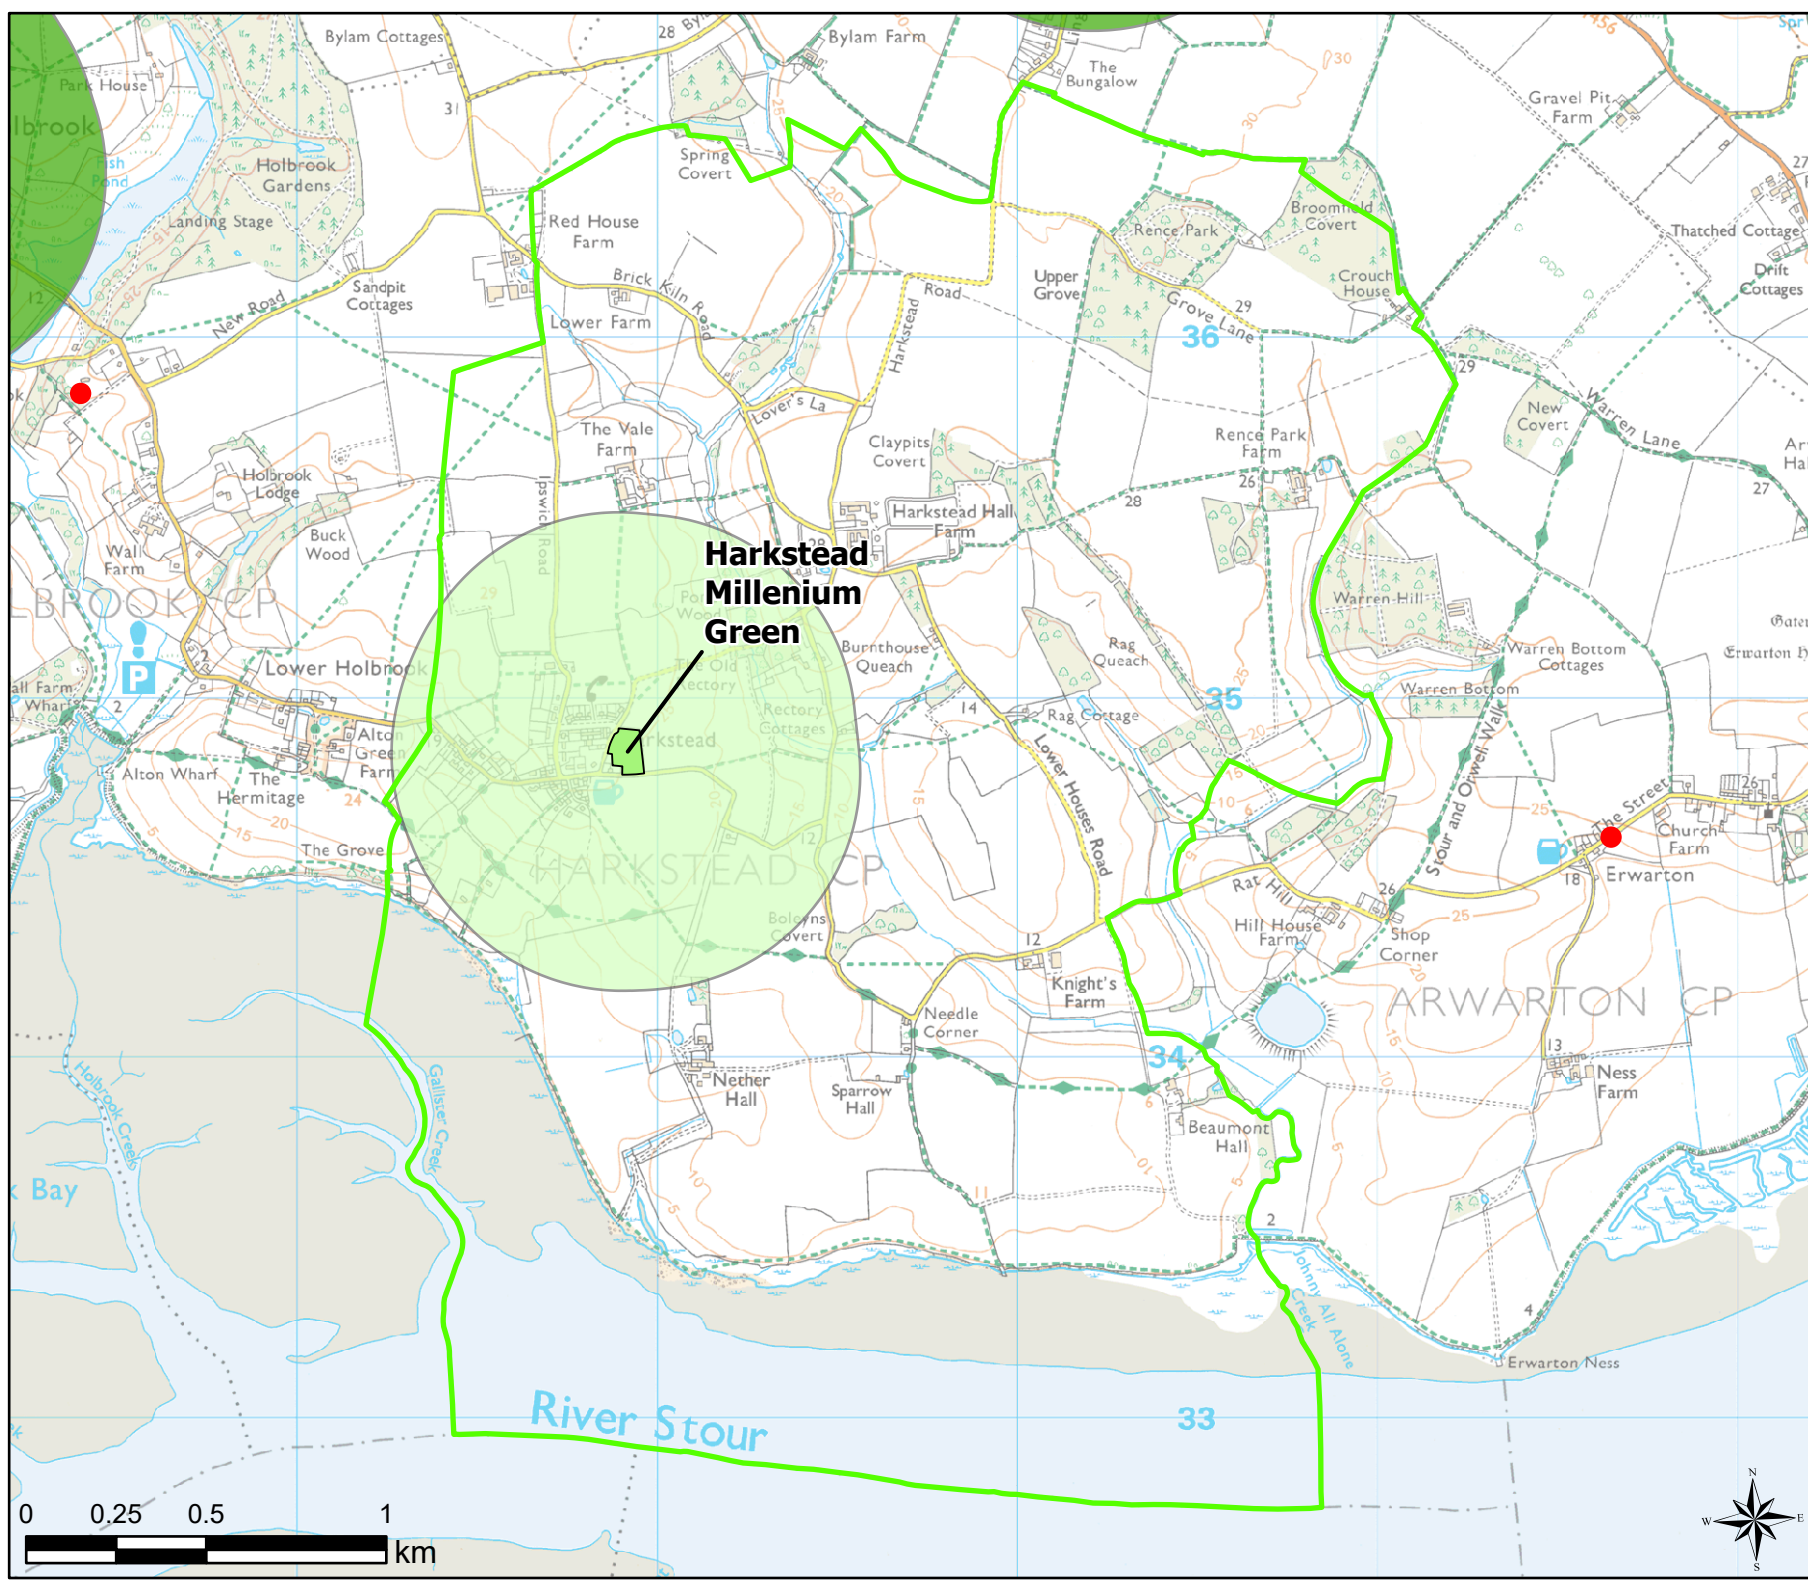

Harkstead Access to Parks, Recreation Grounds and Amenity

Legend

- 2011 OA Outside Buffer
- 600m Buffer: Parks and Recreation Grounds
- 600m Buffer: Amenity Greenspace

OpenSpace

Typology

- Amenity Greenspace

Parish Boundary

- Pass Standard

Open Space Study

Scale: 1:21,000

Map Produced on: 13/05/2019