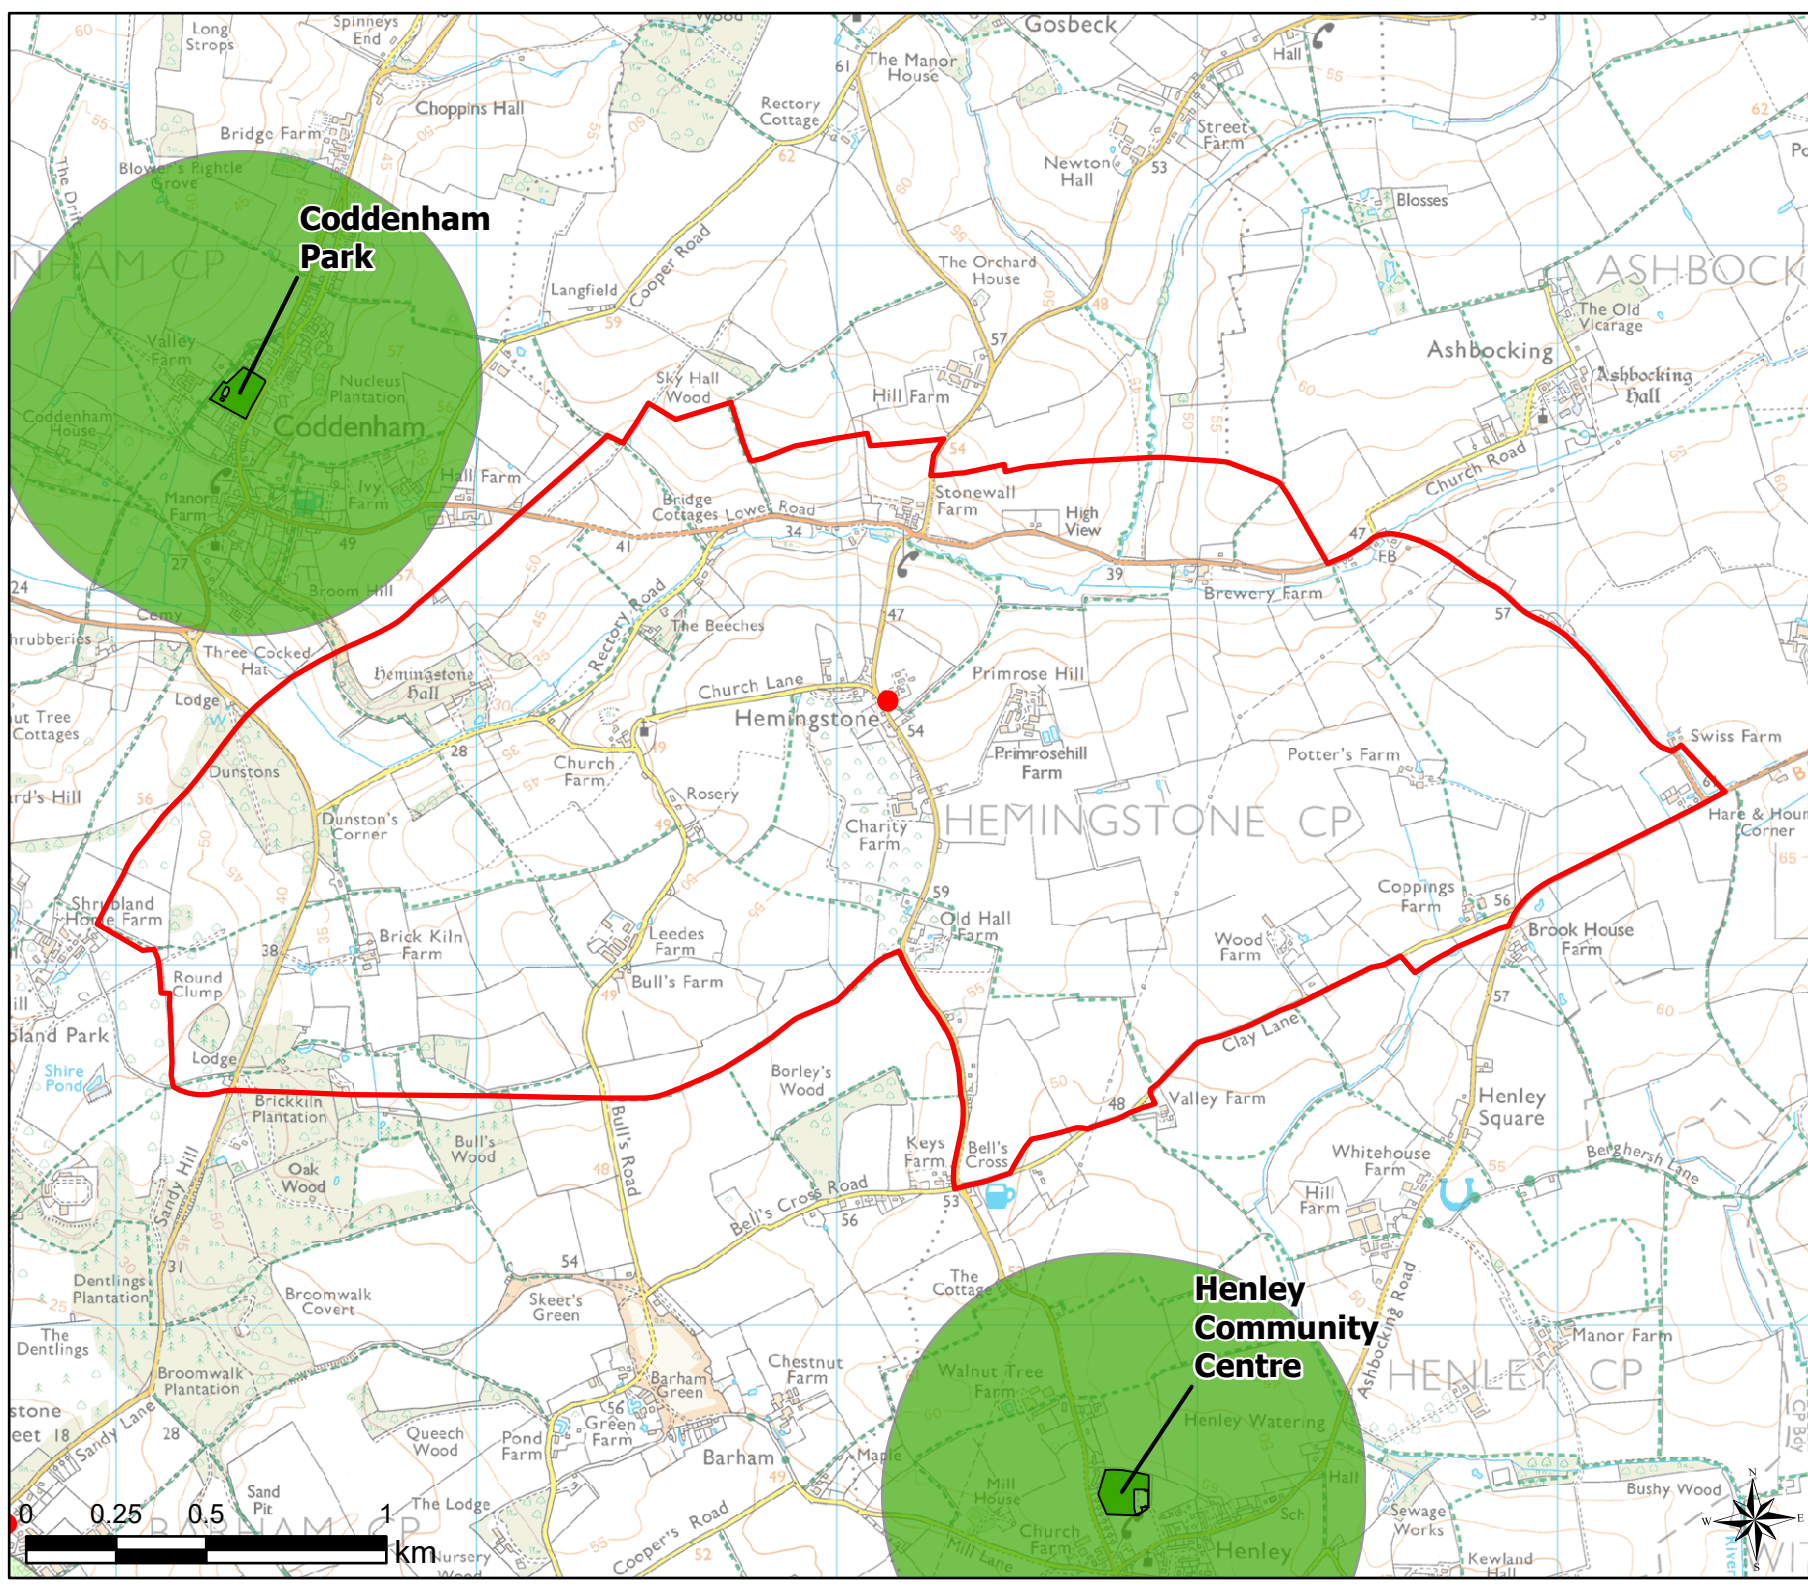

Hemingstone Access to Parks, Recreation Grounds and Amenity

Legend

- 2011 OA Outside Buffer
- 600m Buffer: Parks and Recreation Grounds
- 600m Buffer: Amenity Greenspace

OpenSpace Typology

- Parks and Recreation Grounds

Parish Boundary

- Shortfall

Open Space Study

Scale: 1:21,000

Map Produced on: 13/05/2019