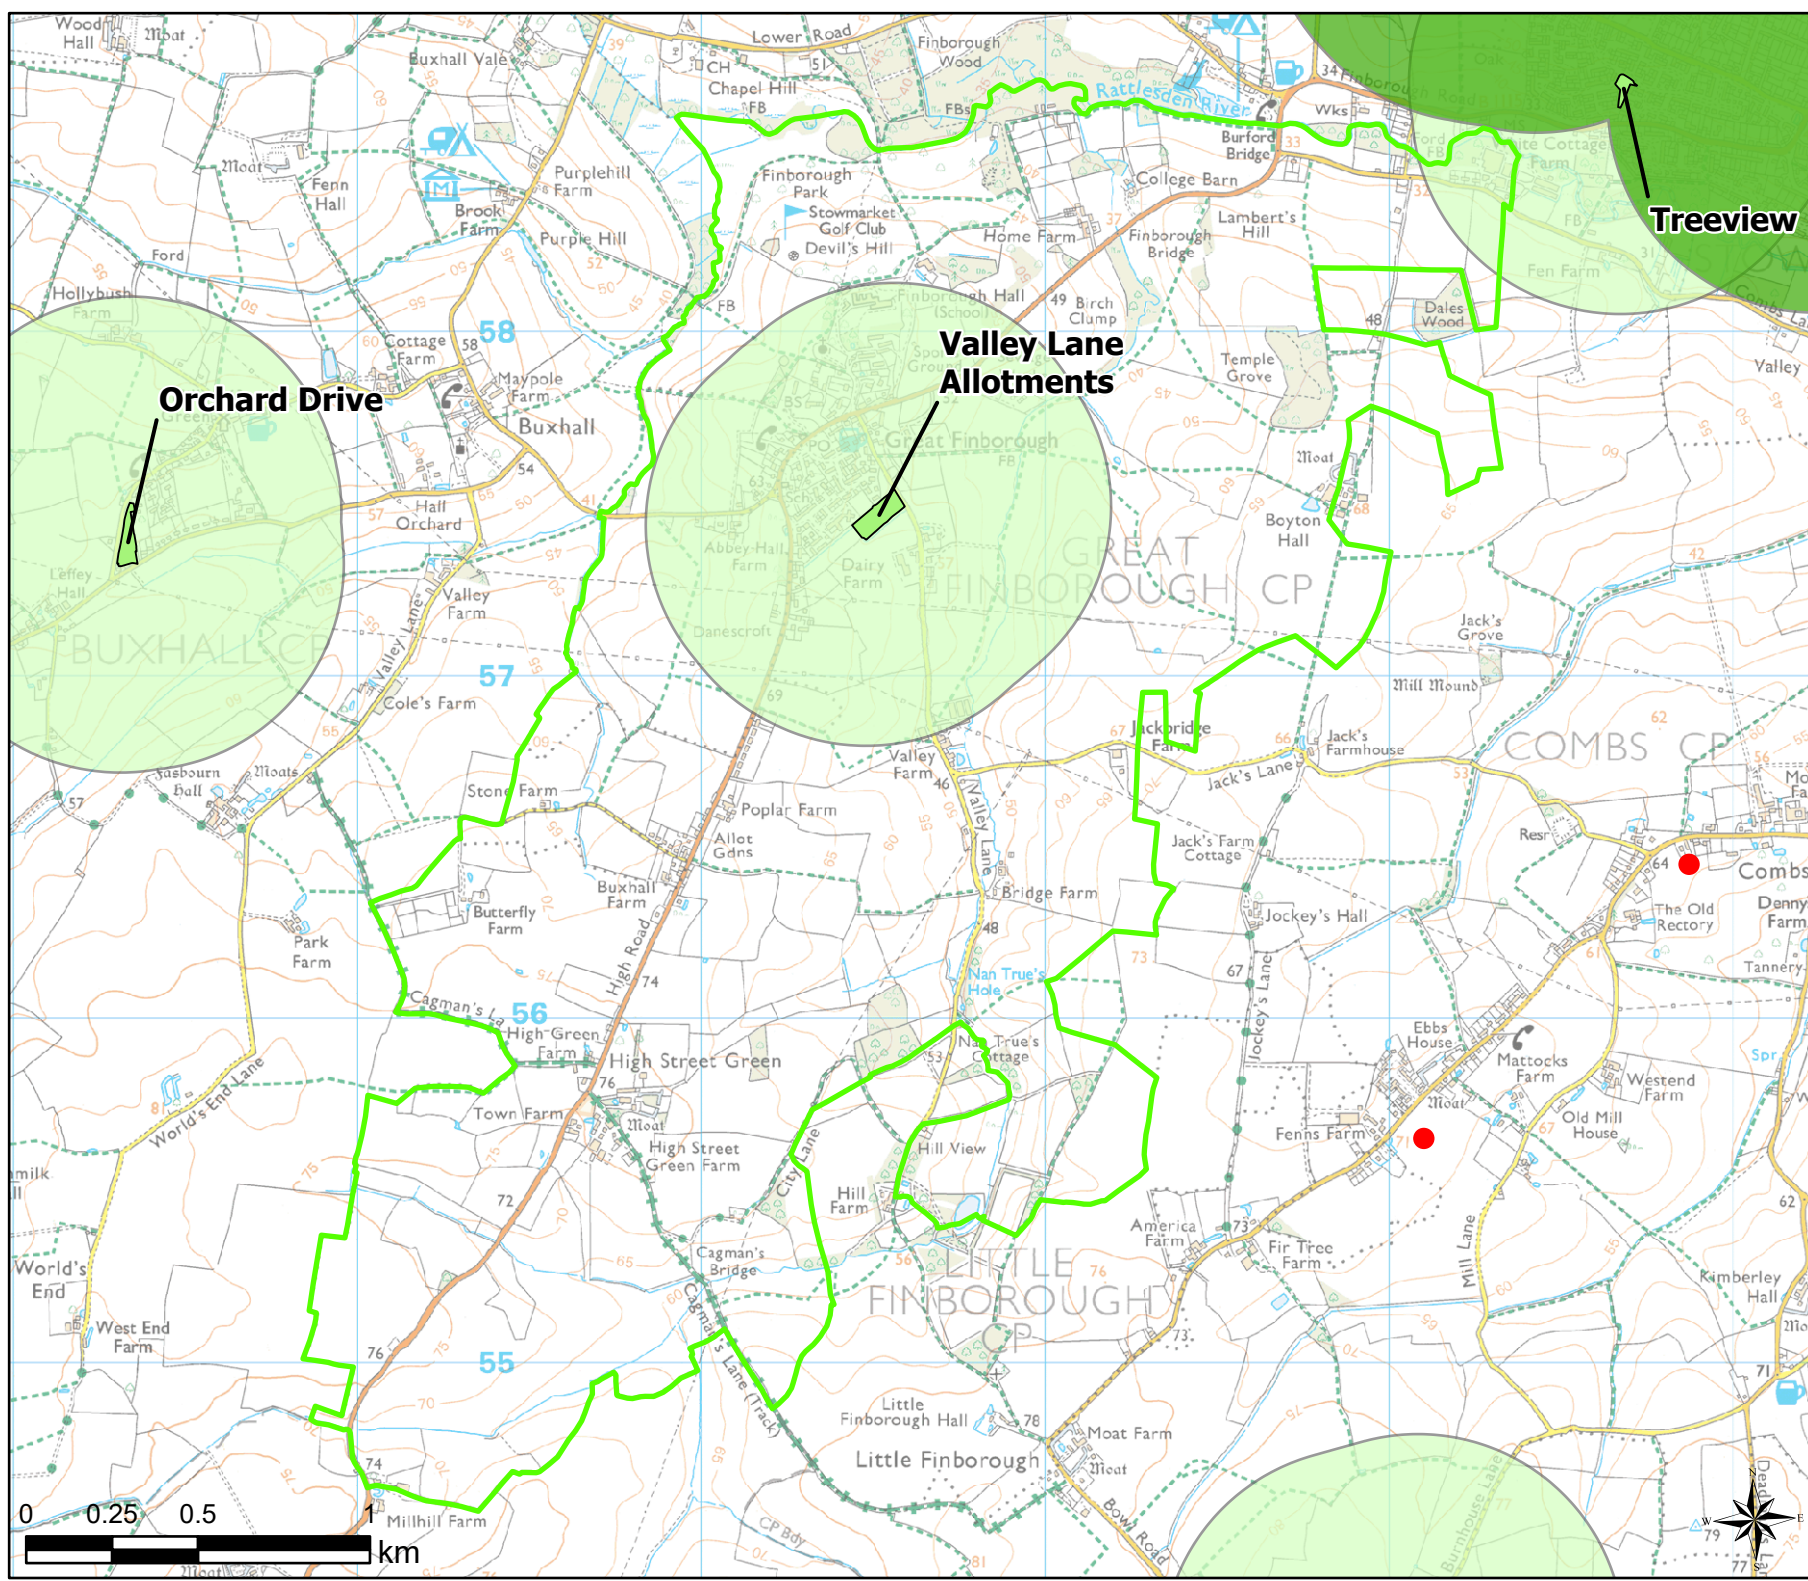

Open Space Study

Scale: 1:22,000

Map Produced on: 13/05/2019

Great Waldingfield Access to Parks, Recreation Grounds and Amenity

Legend

- 2011 OA Outside Buffer
- 600m Buffer: Parks and Recreation Grounds
- 600m Buffer: Amenity Greenspace