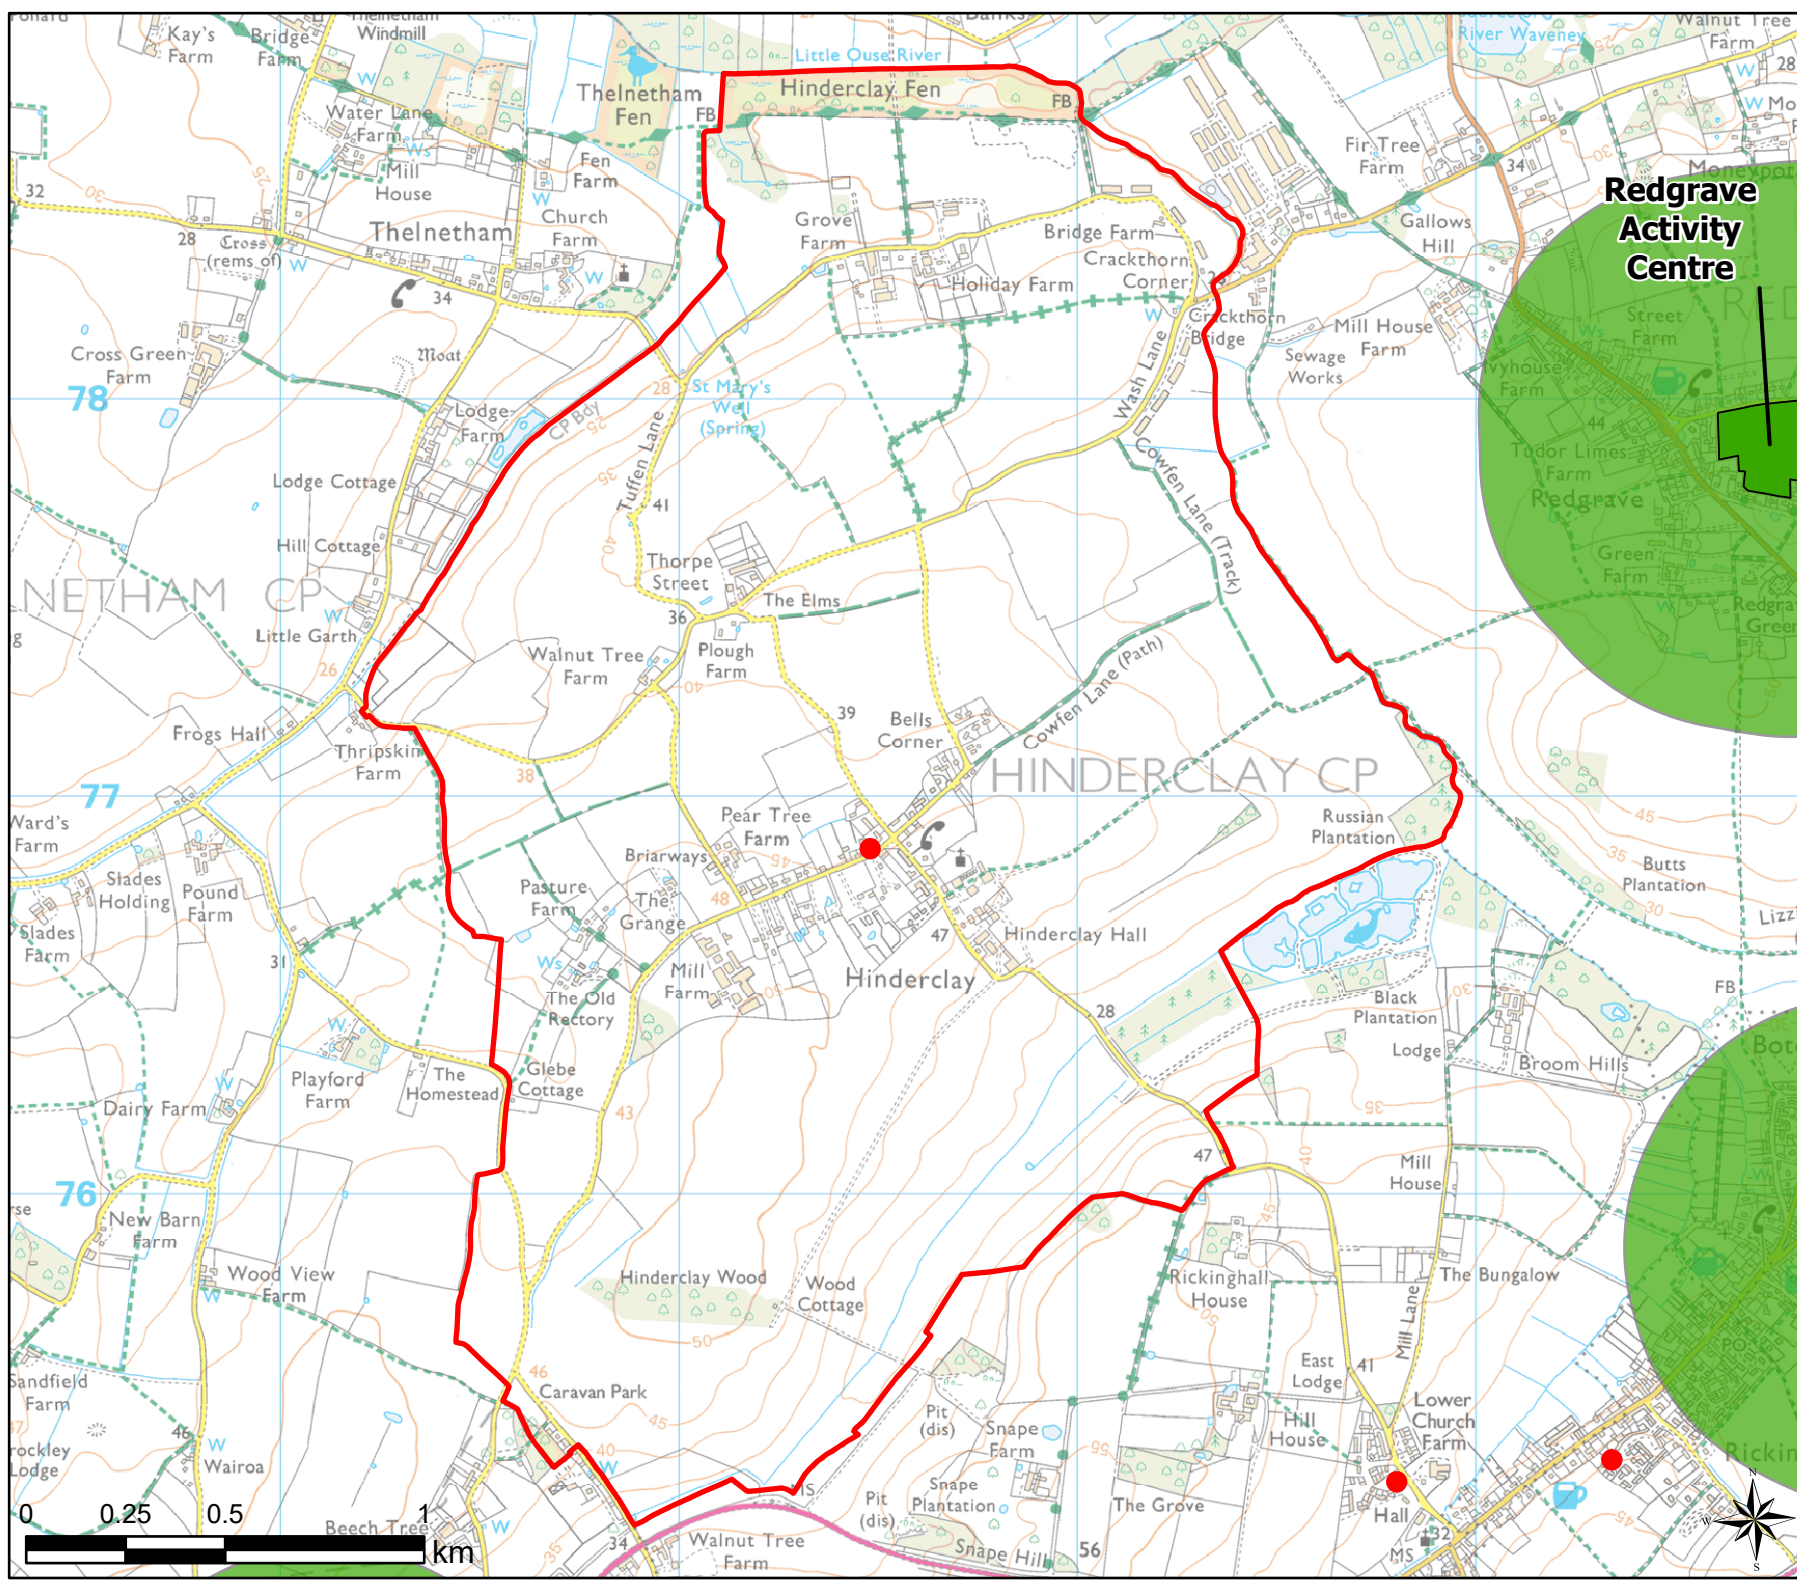

Hinderclay
Access to Parks, Recreation
Grounds and Amenity

Legend

- 2011 OA Outside Buffer
- 600m Buffer: Parks and Recreation Grounds
- OpenSpace
- Typology
- Parks and Recreation Grounds
- Parish Boundary
- Shortfall

Open Space Study

Scale: 1:19,000

Map Produced on: 13/05/2019