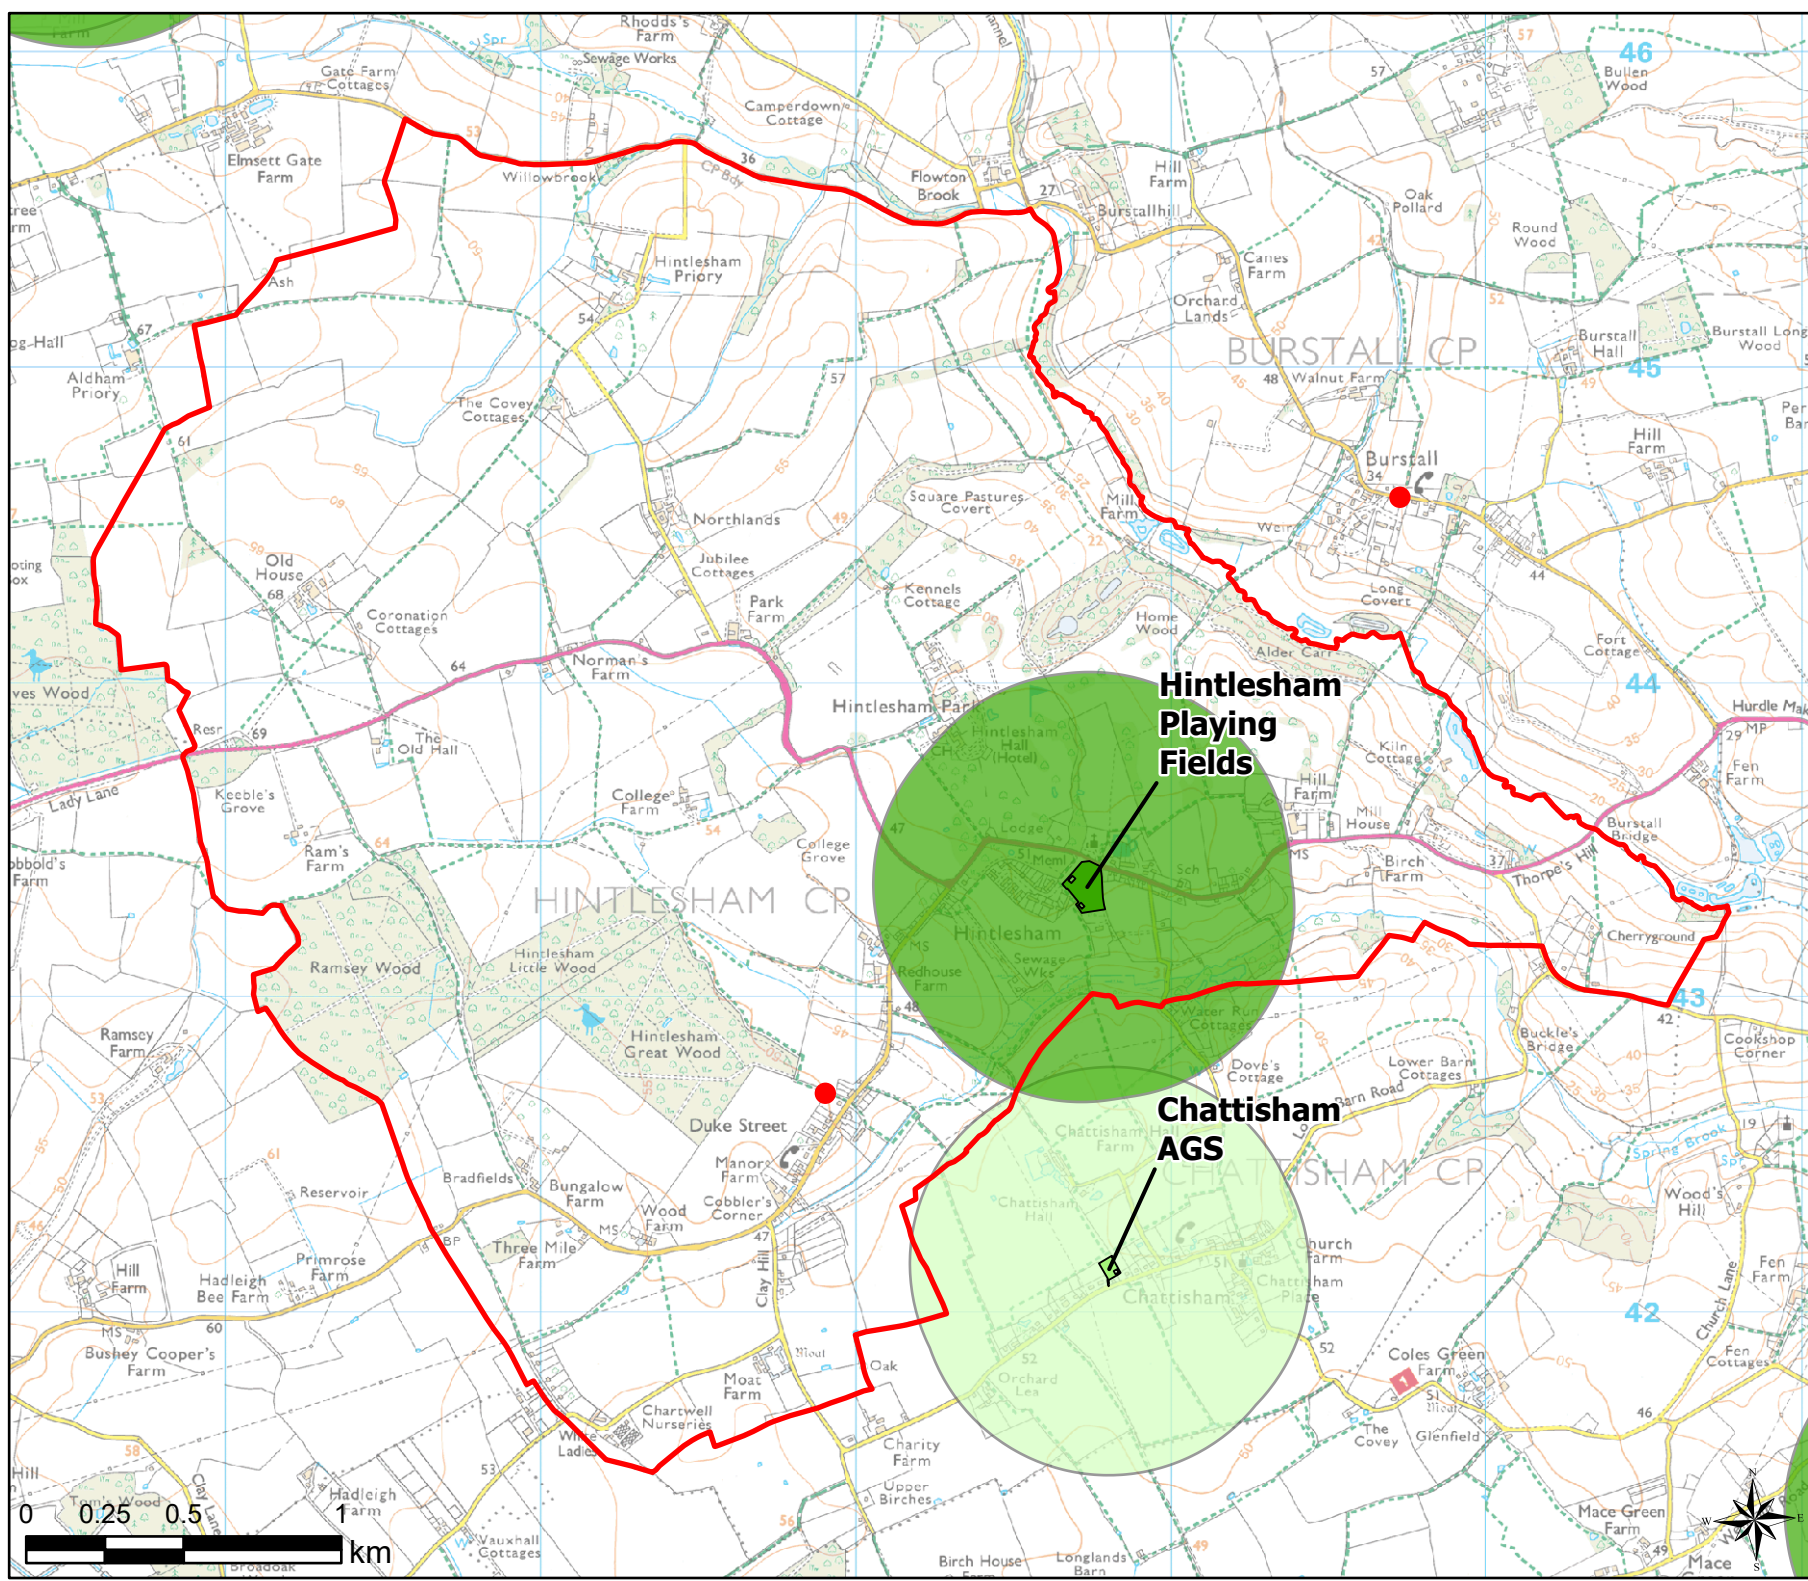

Hintlesham Access to Parks, Recreation Grounds and Amenity

Legend

- 2011 OA Outside Buffer
- 600m Buffer: Parks and Recreation Grounds
- 600m Buffer: Amenity Greenspace

OpenSpace Typology

- Amenity Greenspace
- Parks and Recreation Grounds

Parish Boundary

- Shortfall

Open Space Study

Scale: 1:24,000

Map Produced on: 13/05/2019