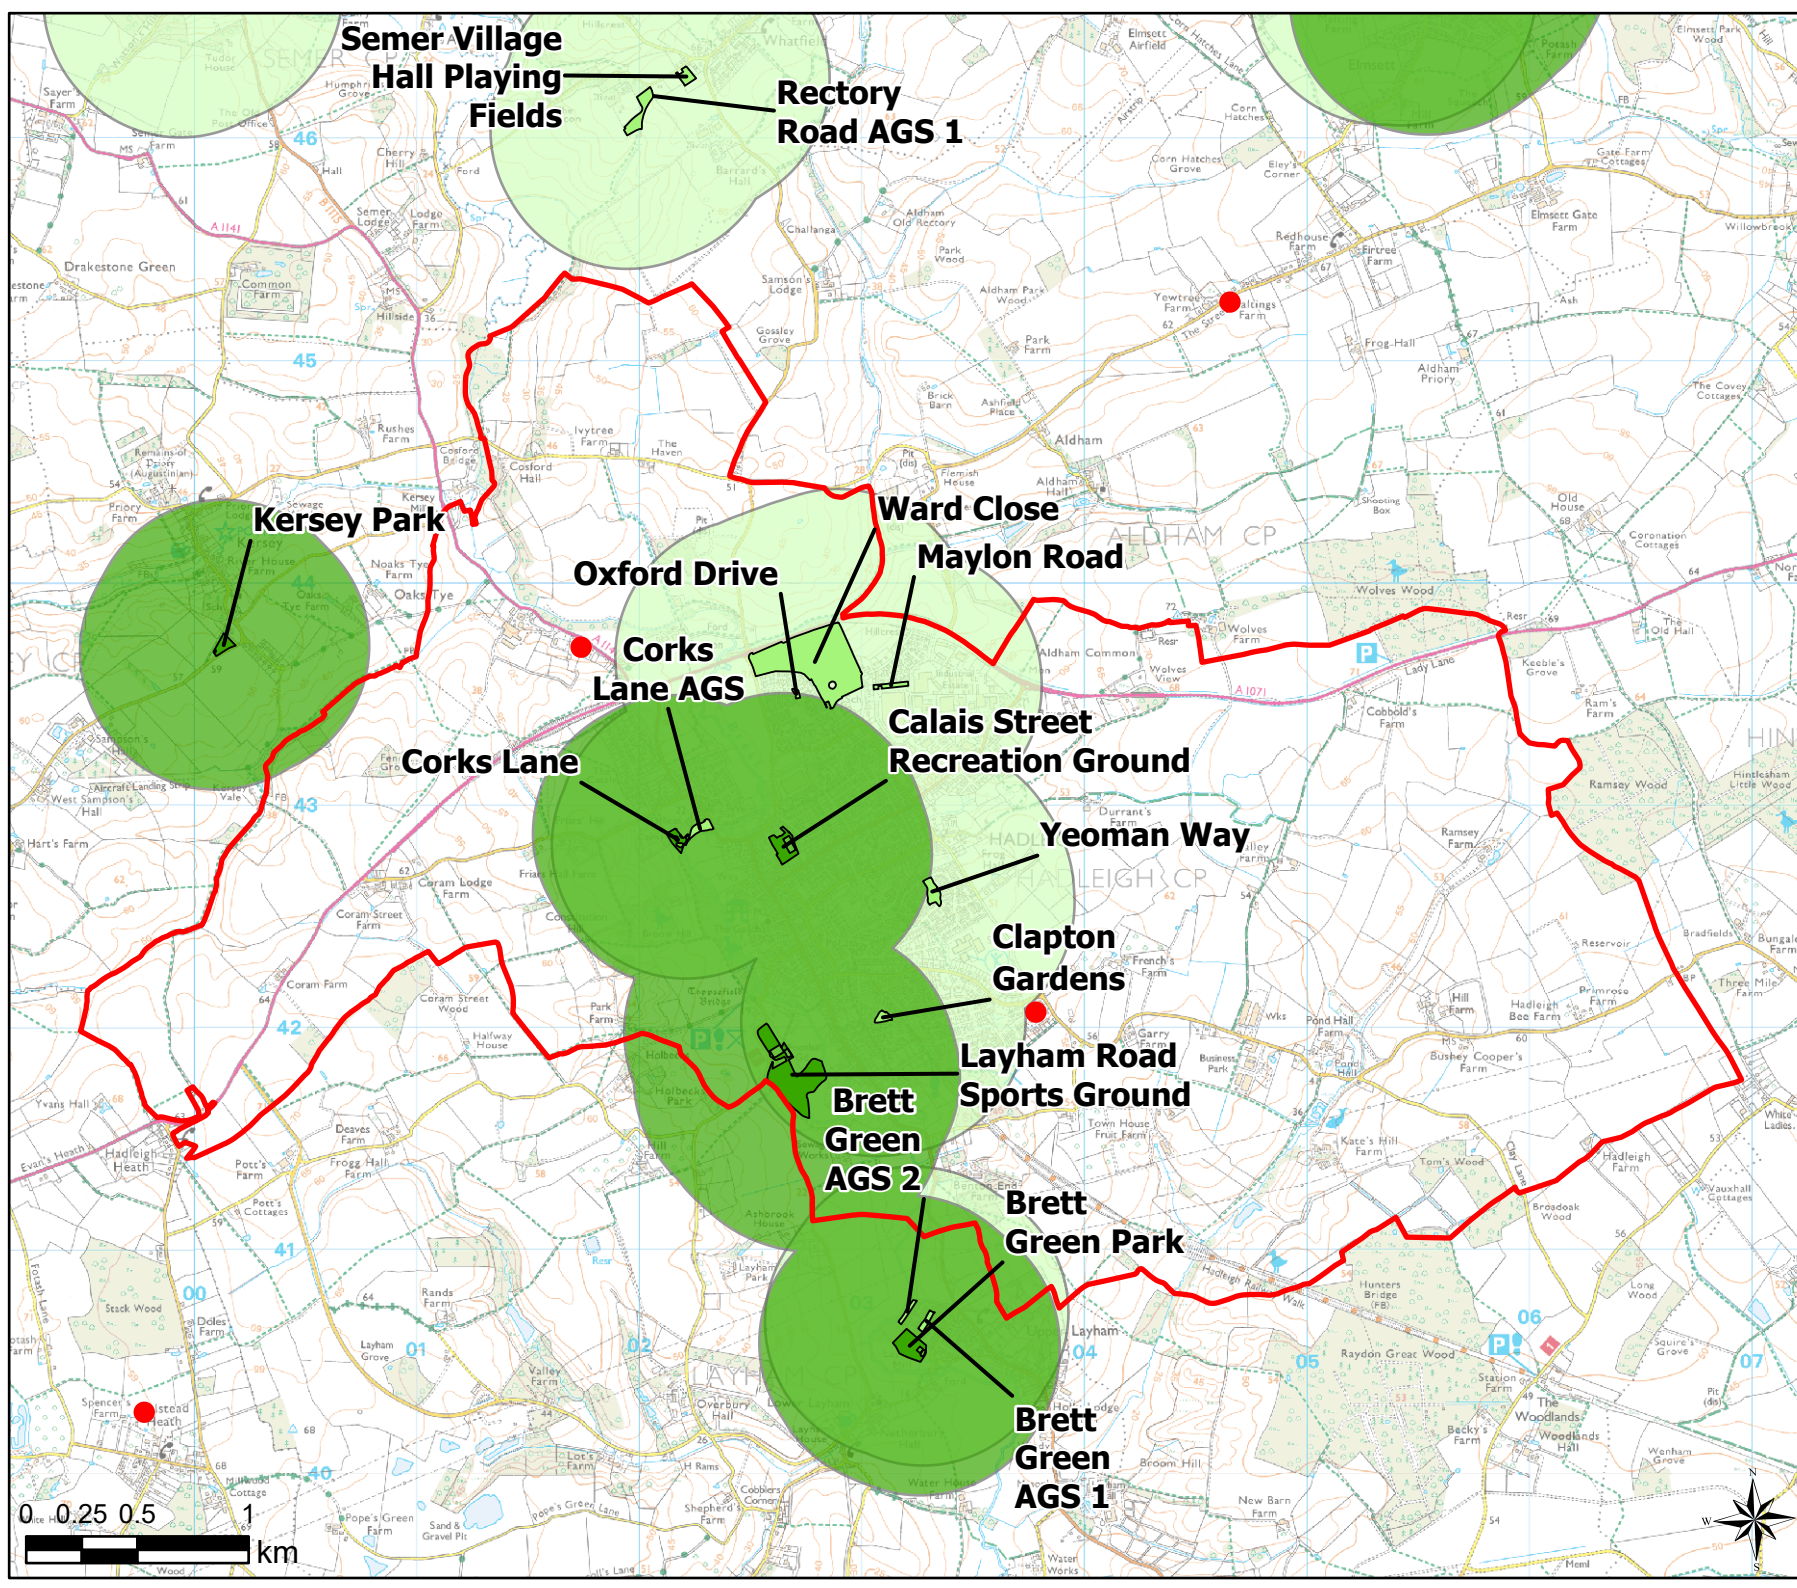

Hadleigh
Access to Parks, Recreation Grounds and Amenity

Legend

- 2011 OA Outside Buffer
- 600m Buffer: Parks and Recreation Grounds
- 600m Buffer: Amenity Greenspace

OpenSpace Typology

- Amenity Greenspace
- Parks and Recreation Grounds

Parish Boundary

- Shortfall

Open Space Study

Scale: 1:34,000

Map Produced on: 13/05/2019