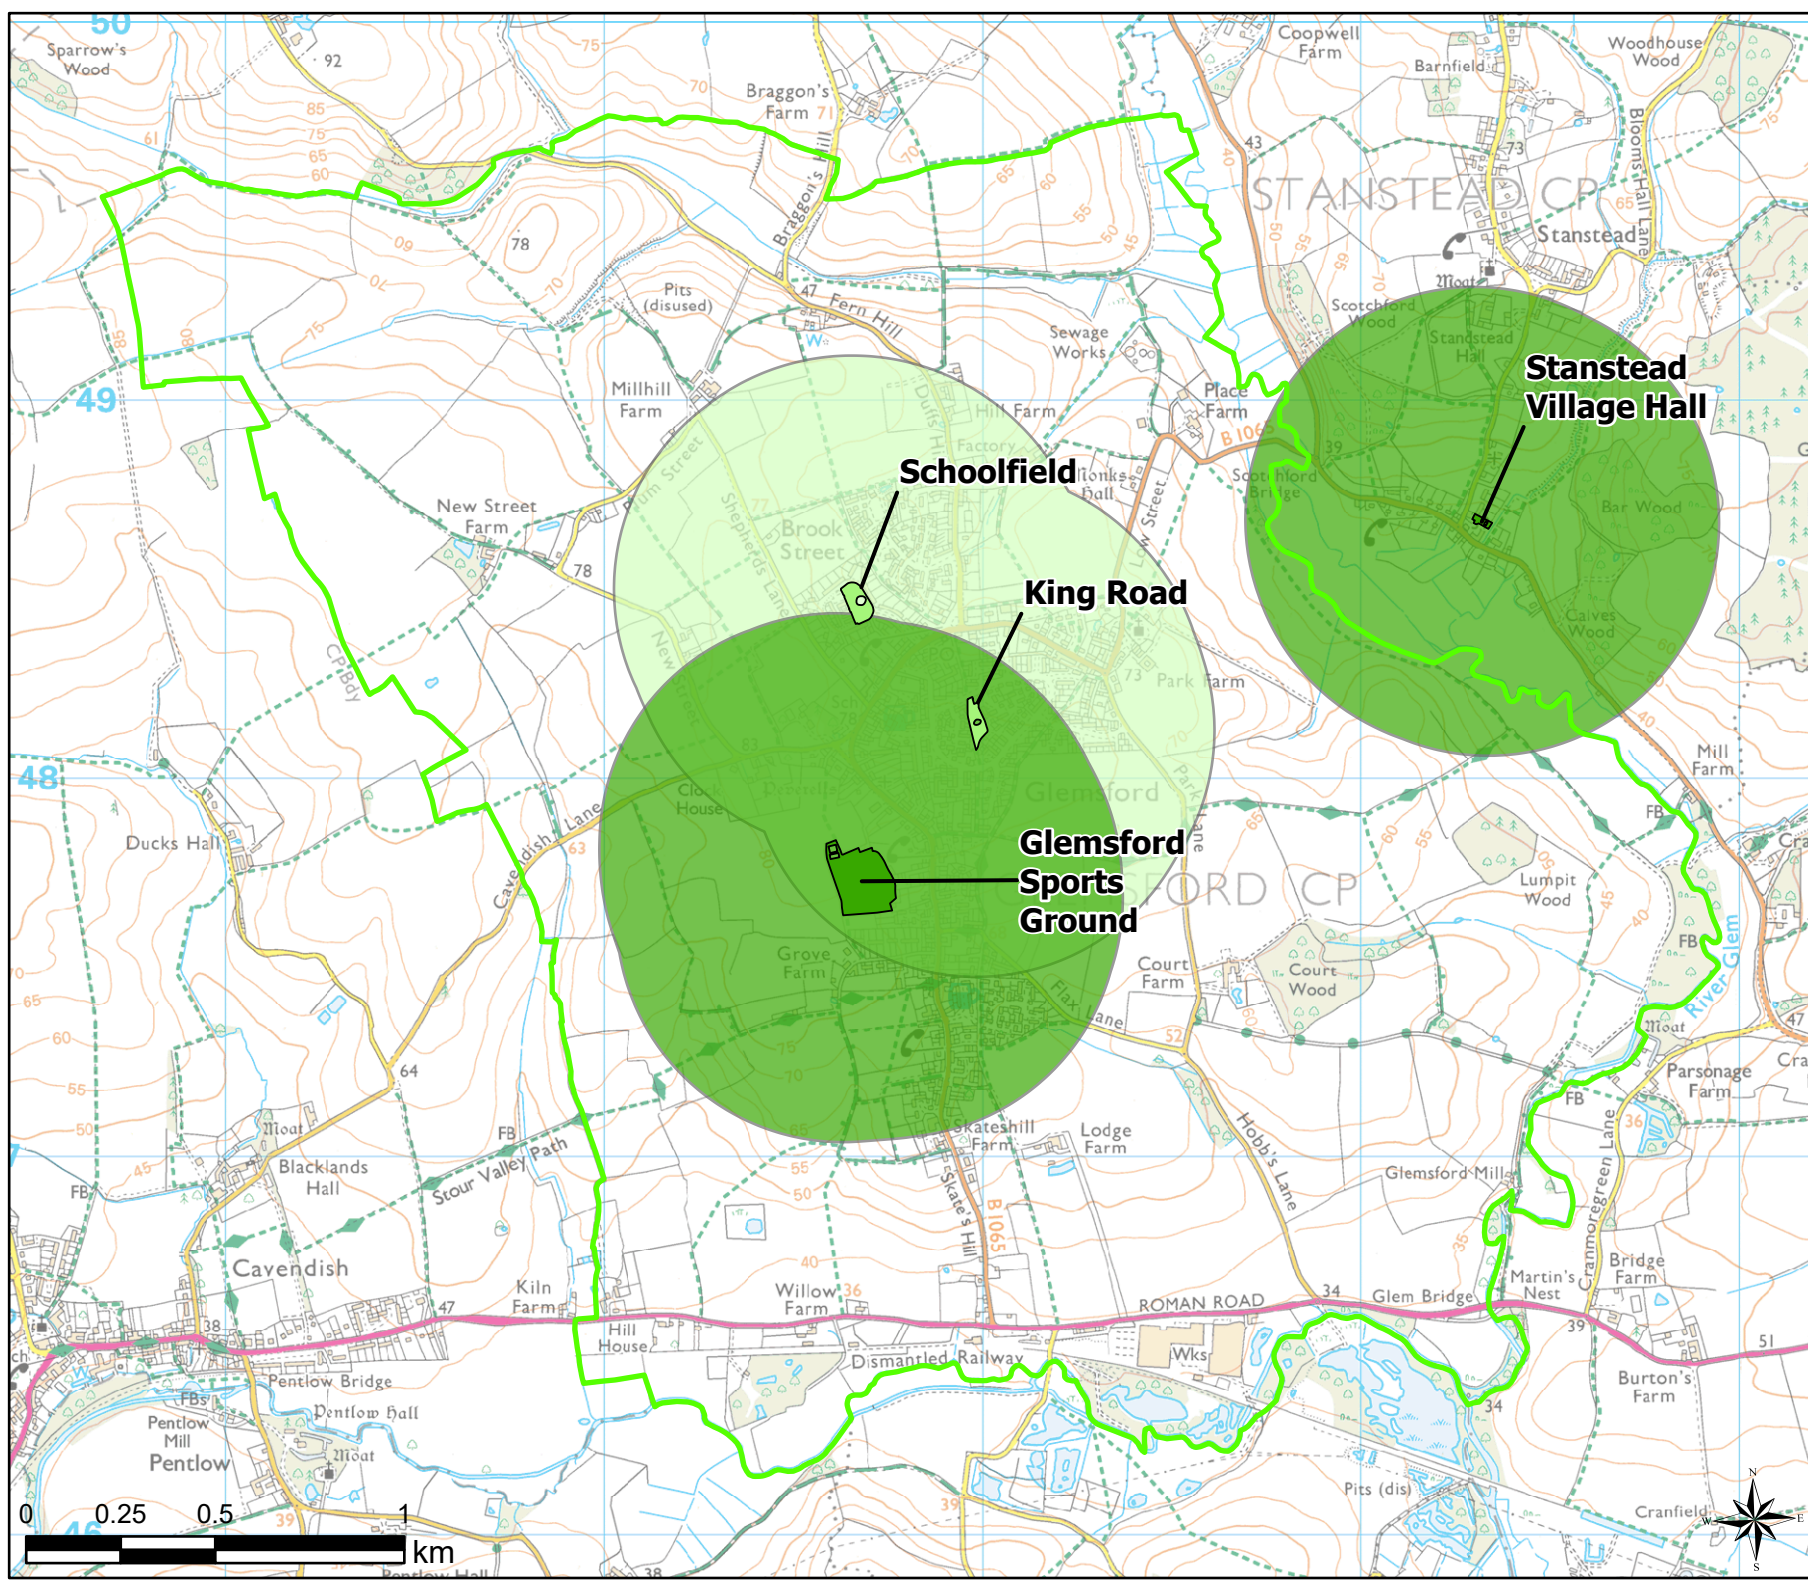

Open Space Study

Scale: 1:20,000

Map Produced on: 13/05/2019

Gosbeck

Access to Parks, Recreation Grounds and Amenity

Legend

- 2011 OA Outside Buffer
- 600m Buffer: Parks and Recreation Grounds
- OpenSpace Typology
 - Parks and Recreation Grounds
- Parish Boundary
 - ▭ Shortfall