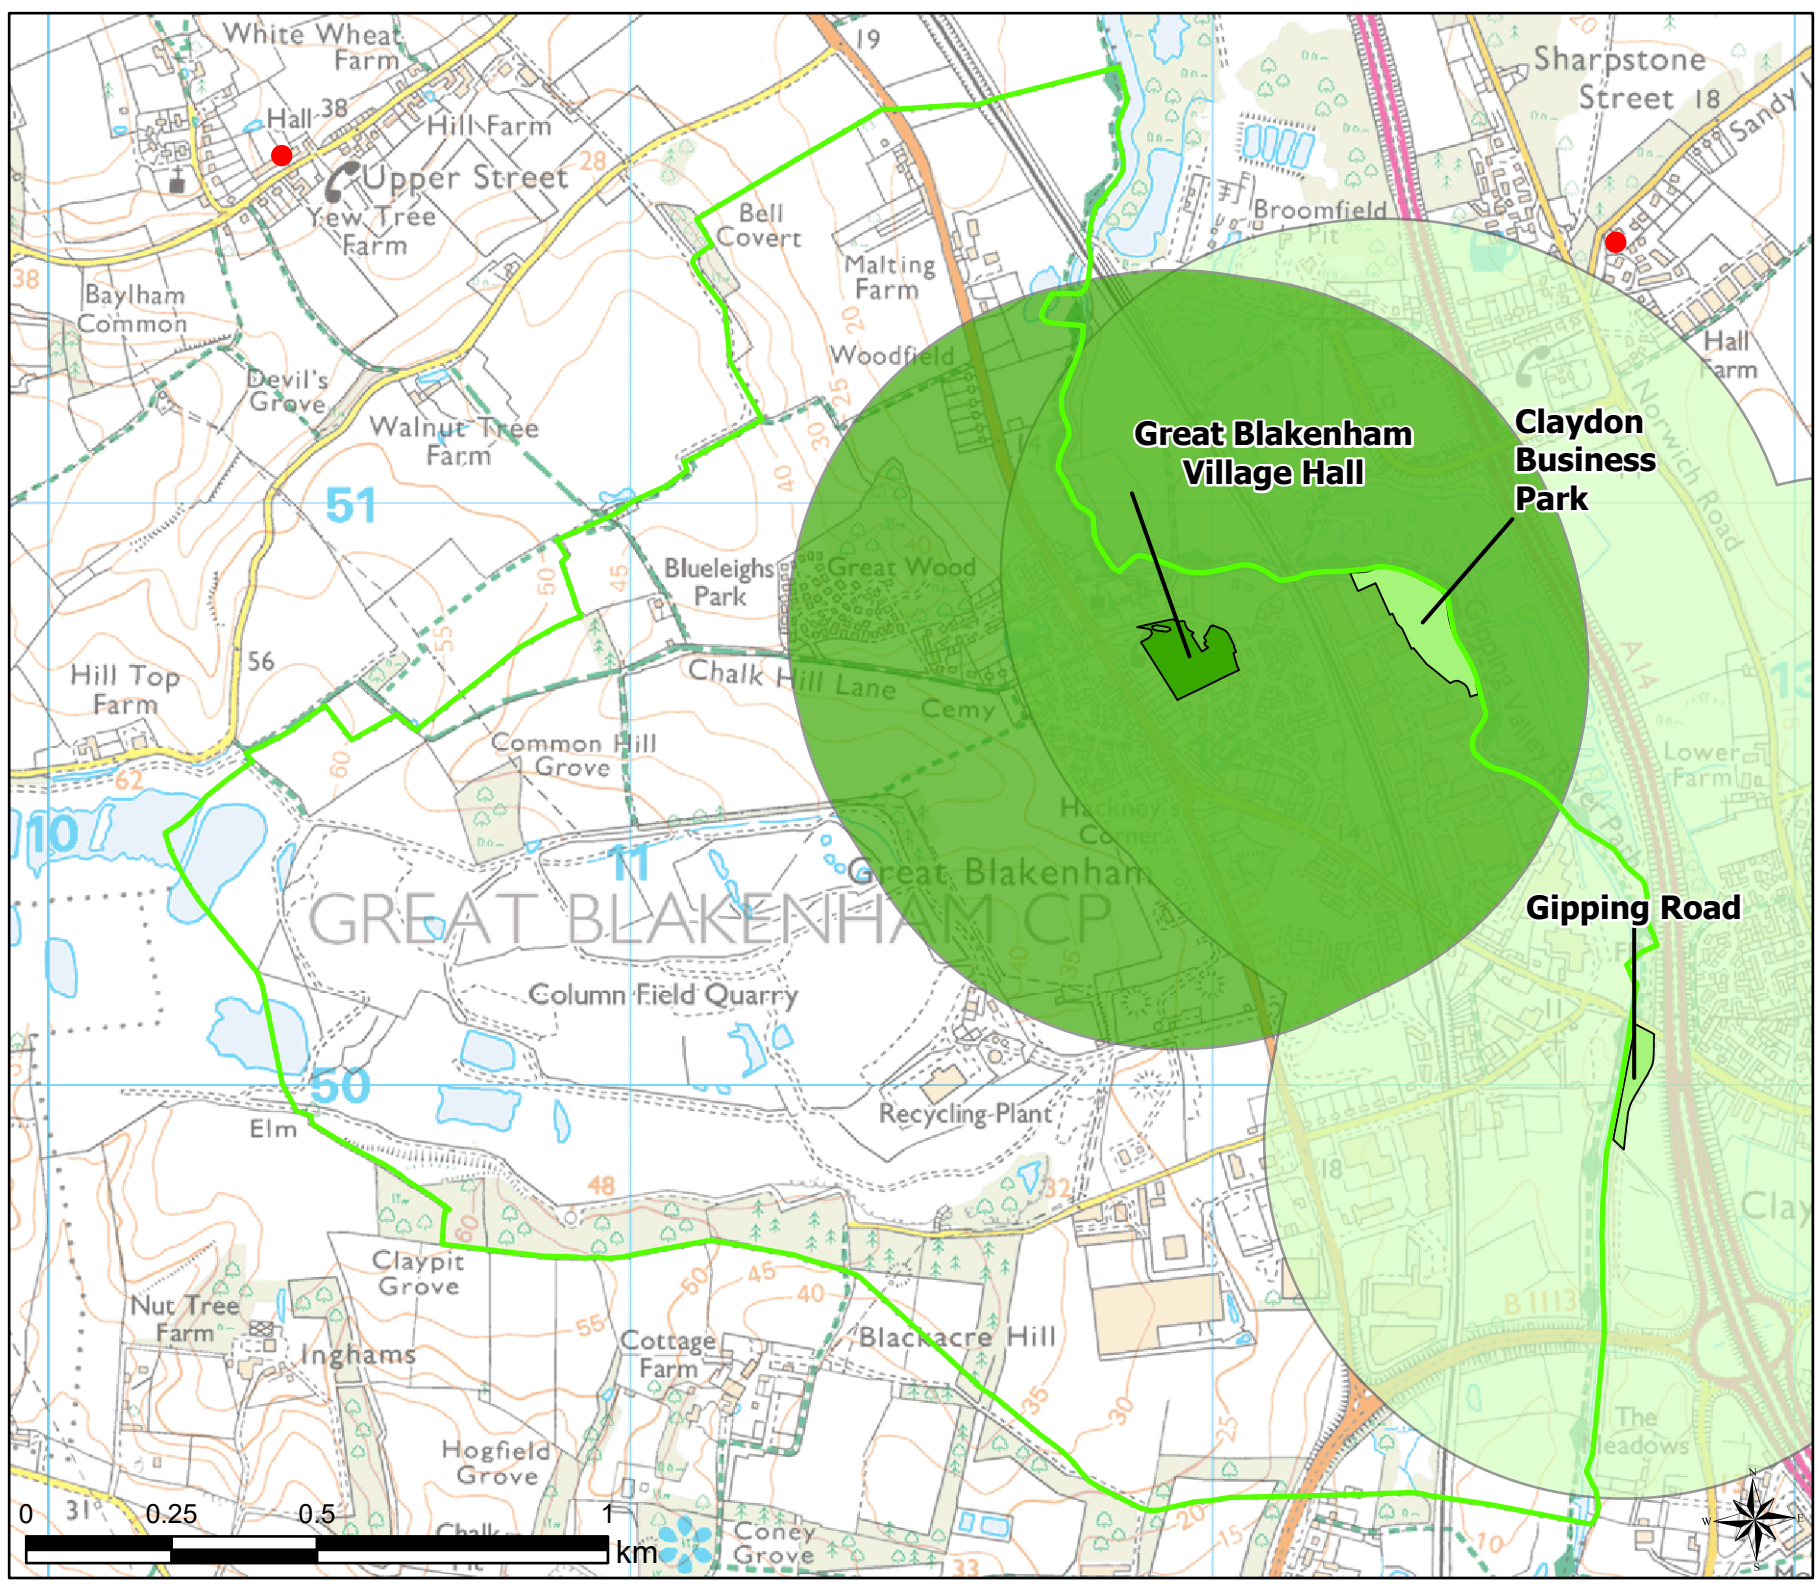

Great Blakenham
Access to Parks, Recreation
Grounds and Amenity

Legend

- 2011 OA Outside Buffer
- 600m Buffer: Parks and Recreation Grounds
- 600m Buffer: Amenity Greenspace

OpenSpace
Typology

- Amenity Greenspace
- Parks and Recreation Grounds

Parish Boundary
 Pass Standard

Open Space Study

Scale: 1:13,000

Map Produced on: 13/05/2019