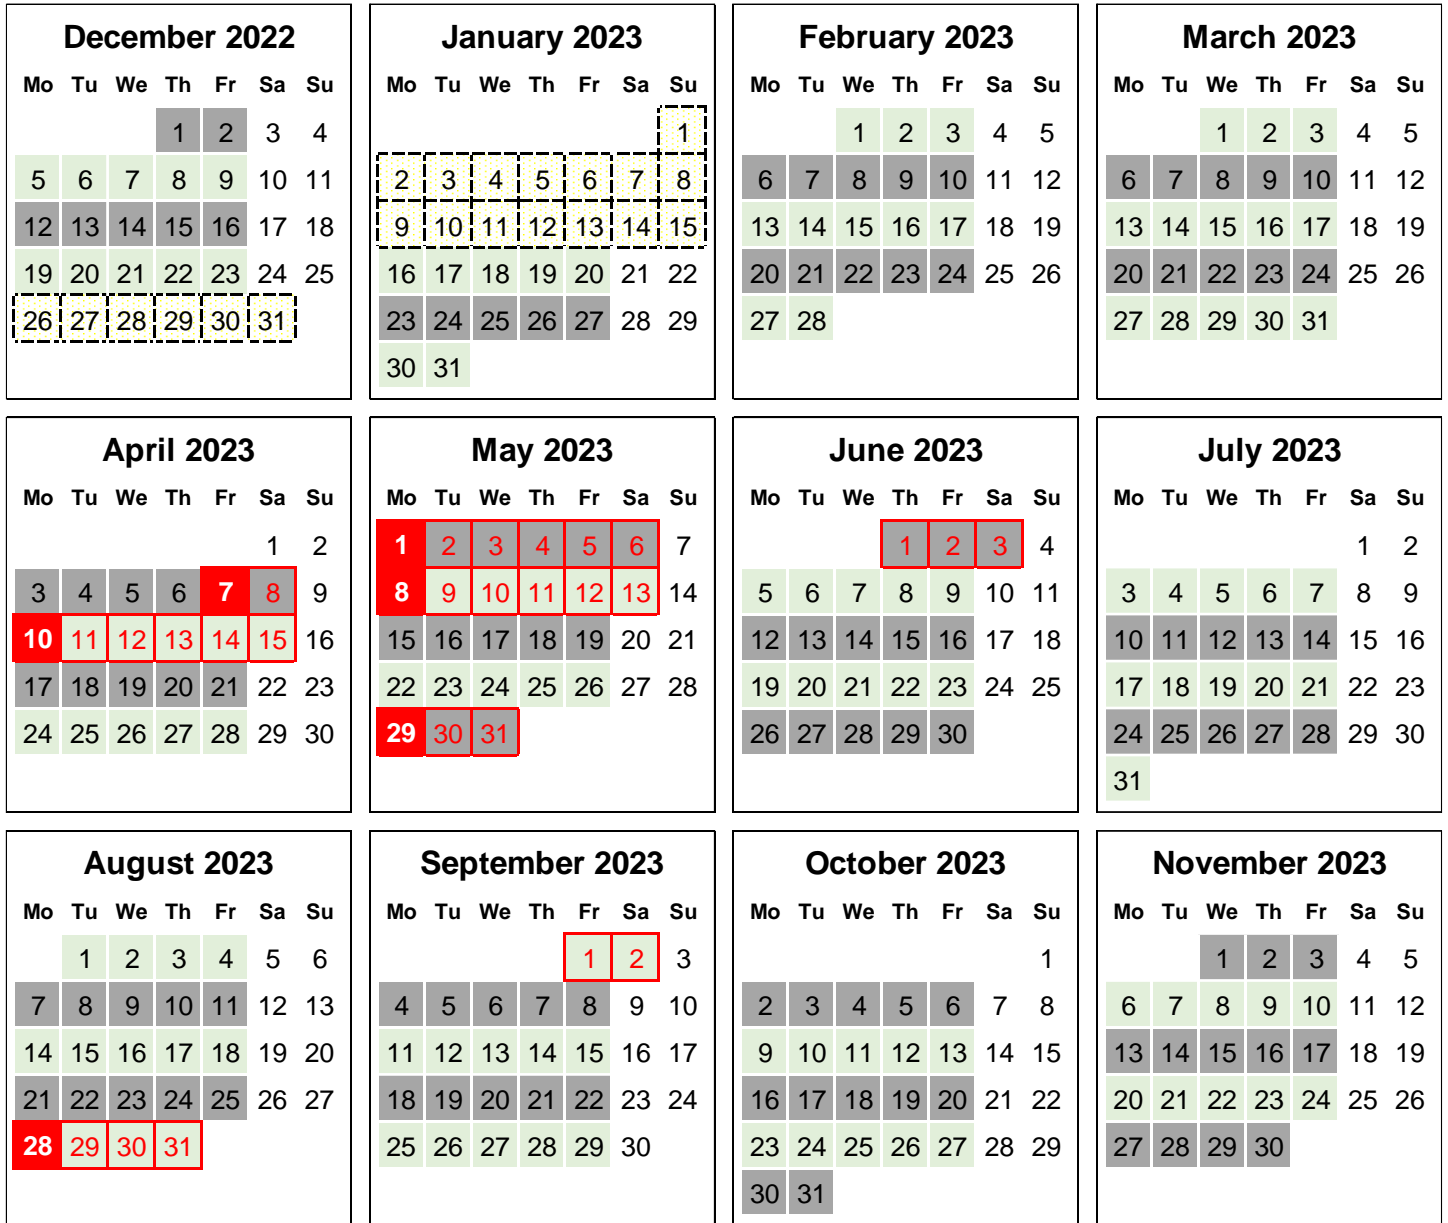

# MID SUFFOLK

## Refuse and Recycling Collection Schedule 2023

-  **REFUSE** (general rubbish) collection week
-  **RECYCLING** collection week
-  Please refer to the MID SUFFOLK Christmas & New Year Waste Collection Schedule 2022-23
-  Collections following a bank holiday will be a day later than usual for the rest of the week